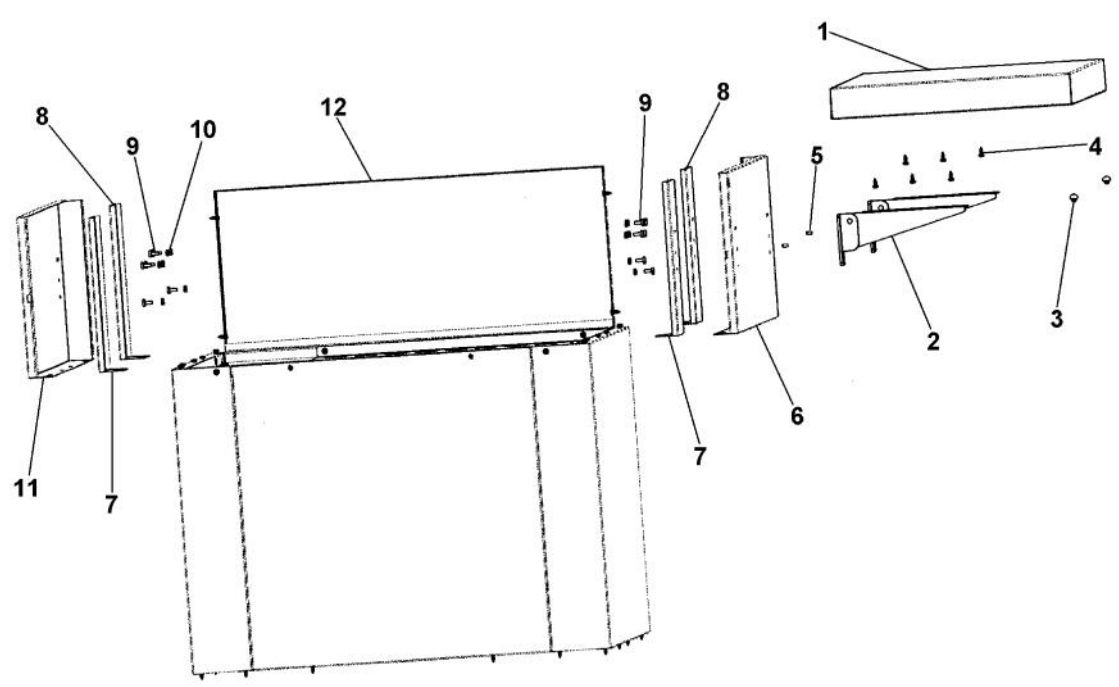

Ref #	Part Number	Qty.	Description
1	B2004202		L.P. TANK STRAP (VGBQ)
2	N/A		HEAT SHIELD - MUST ORDER ITEM NO. 11
3	PD020070		1/4 X 20 X 1 SHOULDER THUMB SCREW
4	PD030043		1/4-20 CAGE NUT SS
5	PD020059		1/4-20 X 1/2 CAP SCREW SS
6	B10013403		BOTTOM COVER PLATE (BQC030)
7	PD020055		NO.10 X 1/2 PAN PHIL. TEK. SS
8	B2008982		CASTER BRACE
9	B3009850		CART BOTTOM - 30
10	PC030020		CASTER, SWIVEL
11	PC030021		CASTER, FIXED
NI	PA010109		HOLE PLUG 5/8

Ref #	Part Number	Qty.	Description
1	B3005378		SIDE SHELF PH II BQC530TSS
2	PC020031		FOLD DOWN SHELF BRACKET
3	PD040060		RUBBER GROMMET
4	PD020055		NO.10 X 1/2 PAN PHIL. TEK. SS
5	PD020118		ALLEN SCREW
6	B2009856		30 UPPER CART SIDE RH (BQC300T3)
7	B2009859		GRILL CART SIDE BRACE FRONT (30)
8	B2009858		GRILL CART SIDE BRACE BACK (30)
9	PD020056		NO.10-24 X 1/2 PH.TR. M.S. SS
10	PD030044		10-24 KEPS NUT SS
11	B2009855		30 UPPER CART SIDE LH (BQC300T3)
12	B2009857		30 UPPER CART BACK

Ref #	Part Number	Qty.	Description
1	B2009854		CART TOP - 30
2	B20013402		CART BACK (BQC030)
3	B2009863		30 CART CROSS BRACE (BQC300T3)
4	PD020055		NO.10 X 1/2 PAN PHIL. TEK. SS
5	B20013401		FRONT COVER (BQC030)
6	B2009851		RH CART SIDE BQC300T3SS
7	B2009852		LH CART SIDE BQC300T2SS