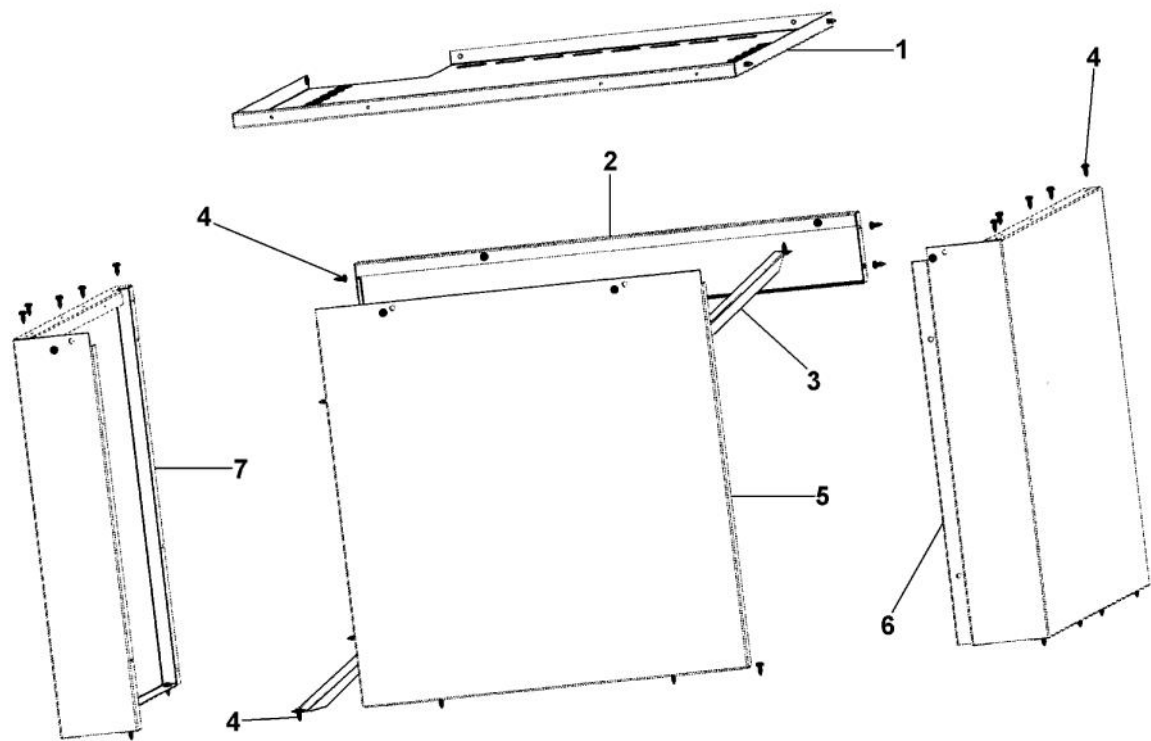

Ref #	Part Number	Qty.	Description
1	B2004202		L.P. TANK STRAP (VGBQ)
2	N/A		HEAT SHIELD - MUST ORDER ITEM NO. 11
3	PD020070		1/4 X 20 X 1 SHOULDER THUMB SCREW
4	PD030043		1/4-20 CAGE NUT SS
5	PD020059		1/4-20 X 1/2 CAP SCREW SS
6	B10013403		BOTTOM COVER PLATE (BQC030)
7	PD020055		NO.10 X 1/2 PAN PHIL. TEK. SS
8	B2008982		CASTER BRACE
9	B3009850		CART BOTTOM - 30
10	PC030020		CASTER, SWIVEL
11	PC030021		CASTER, FIXED
NI	PA010109		HOLE PLUG 5/8

Ref #	Part Number	Qty.	Description
1	B3005378		SIDE SHELF PH II BQC530TSS
2	PC020031		FOLD DOWN SHELF BRACKET
3	PD040060		RUBBER GROMMET
4	PD020055		NO.10 X 1/2 PAN PHIL. TEK. SS
5	PD020118		ALLEN SCREW
6	B2009856		30 UPPER CART SIDE RH (BQC300T3)
7	B2009859		GRILL CART SIDE BRACE FRONT (30)
8	B2009858		GRILL CART SIDE BRACE BACK (30)
9	PD020056		NO.10-24 X 1/2 PH.TR. M.S. SS
10	PD030044		10-24 KEPS NUT SS
11	B2009855		30 UPPER CART SIDE LH (BQC300T3)
12	B2009857		30 UPPER CART BACK

Ref #	Part Number	Qty.	Description
1	B2009854		CART TOP - 30
2	B20013402		CART BACK (BQC030)
3	B2009863		30 CART CROSS BRACE (BQC300T3)
4	PD020055		NO.10 X 1/2 PAN PHIL. TEK. SS
5	B20013401		FRONT COVER (BQC030)
6	B2009851		RH CART SIDE BQC300T3SS
7	B2009852		LH CART SIDE BQC300T2SS