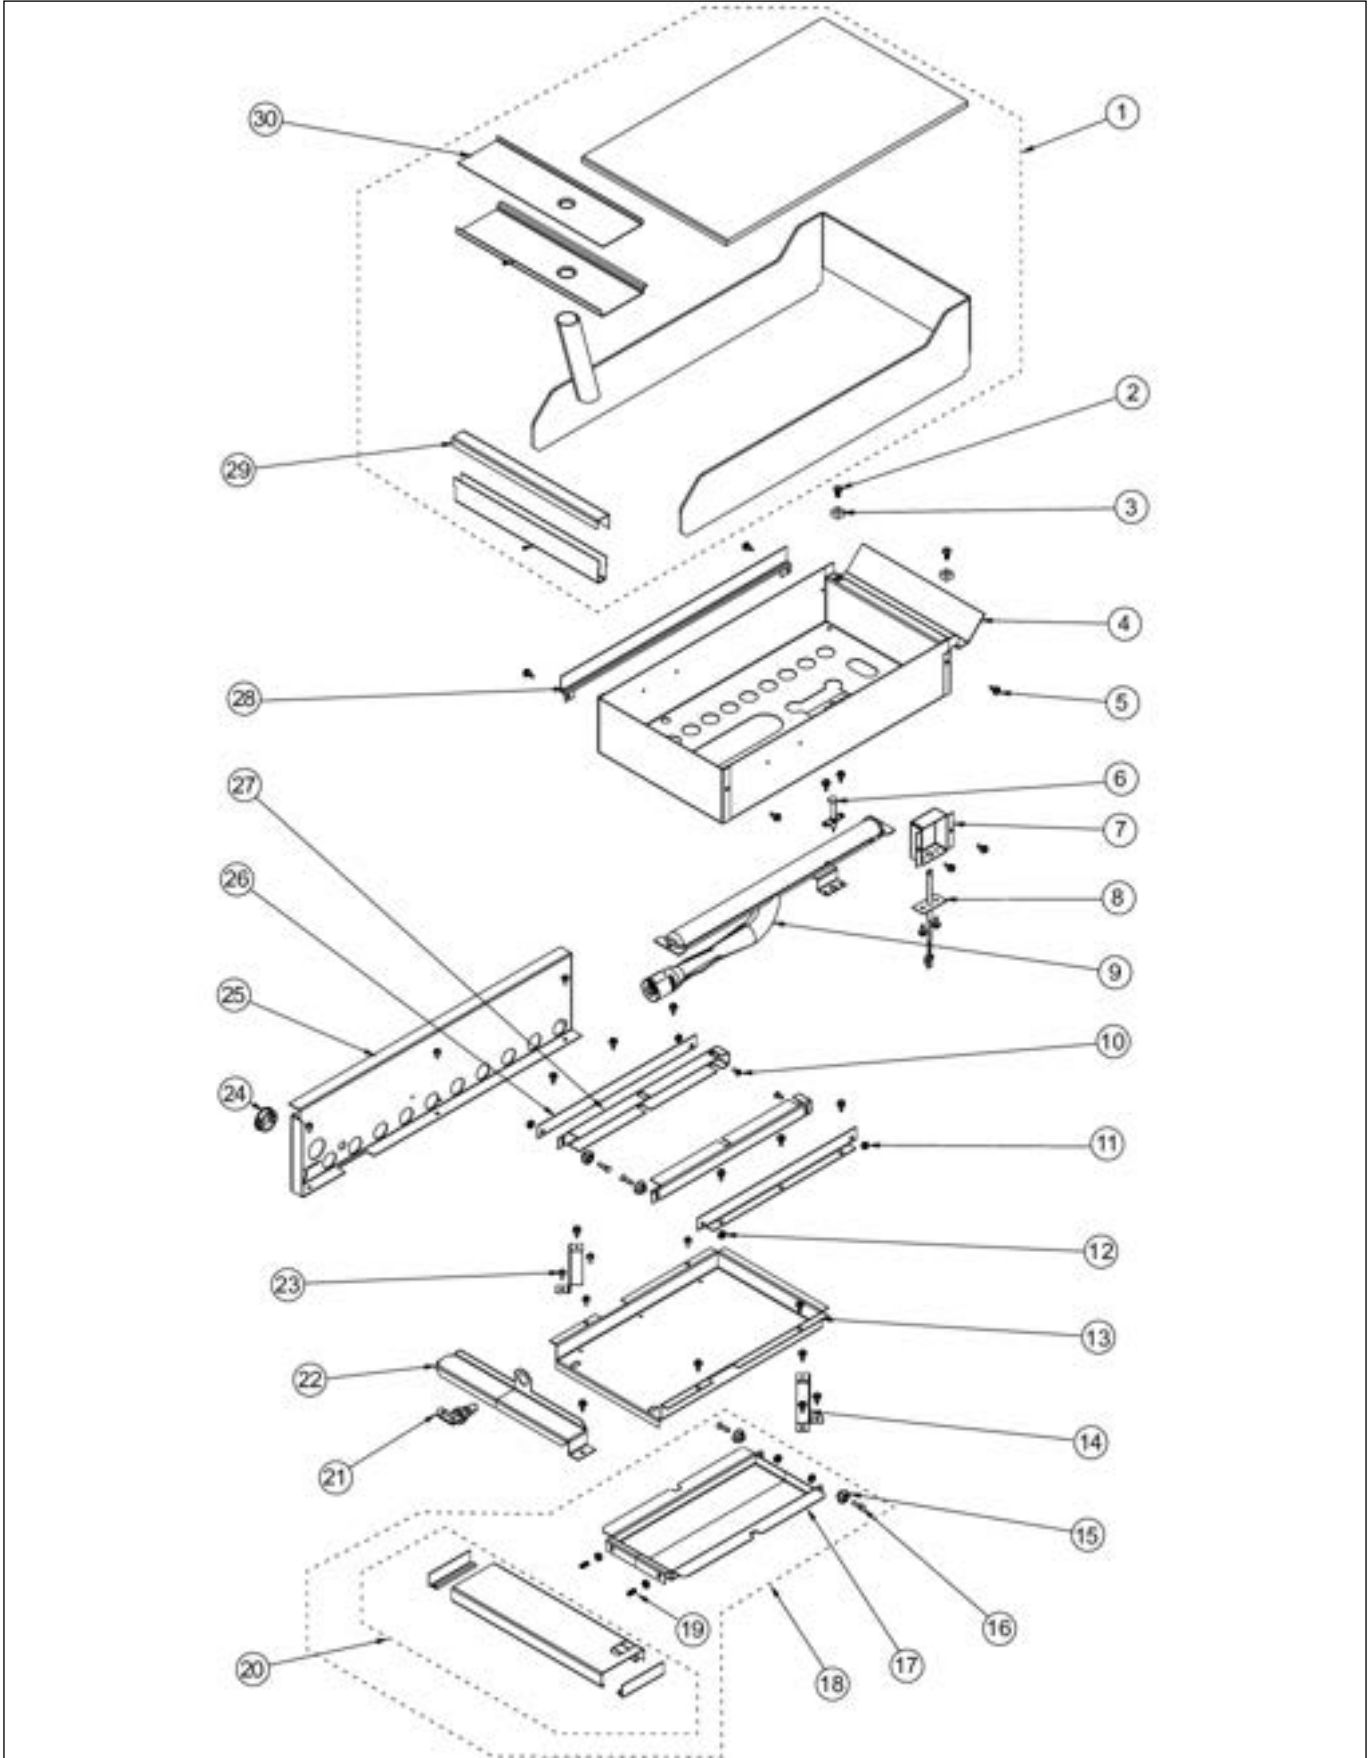

GRIDDLE ASSEMBLY

Item	Part No.	Name	Qty	Uom	NOTES
1	039416-000	GRIDDLE, 12" W/A	1	EA	Not available online / Call for pricing and availability
2	PD020056	' #10-24 X 1/2" PH.TR. M.S. *SS*	2	EA	
3	PD030050	10-24 CAGE NUT *SS*	2	EA	
4	027797-000	FIREBOX, GRIDDLE	1	EA	
5	003860-000	10-18 x .500 FASTNR,SCR,HXWH,STL,ZPLT	23	EA	
6	PA020028	SPARK IGNITER	1	EA	
7	027813-000	MOUNT, TEMP SENSOR	1	EA	
8	PE050206	RTD THERMOSTAT PROBE	1	EA	
9	013888-000	GRIDDLE, BURNER, ASM, NAT, W/IGNITOR BRACKET	1	EA	
10	PD020072	#8-32 X 3/8 PH PH MS (VEWD)	2	EA	
11	PD030098	8-32 HEX KEP NUT S.S.	2	EA	
12	PD030044	10-24 KEPS NUT *SS*	6	EA	
13	034320-000	MOUNT, DRIP PAN	1	EA	
14	034333-000	BRACKET,MTG	2	EA	
15	PC020025	DRIP TRAY WHEEL	4	EA	
16	PD020082	10 X 24 COUNTERSUNK S.S. SCREW	4	EA	
17	034319-000	48" DRIP PAN	1	EA	
18	034316-000	DRIP PAN ASM, BVGRC848	1	EA	
19	PD020068	' #10 - 32 X 1/2"TRUSS. PHIL. M.*SS*	2	EA	
20	PB040190	90 DEGREE ORIFICE FITTING #50 NAT	1	EA	
21	034317-000	HANDLE, DRIP PAN ASM, 48"	1	EA	
21	034332-000	BRACKET, ORIFICE	1	EA	
23	PD020004	10X3/8PH.HD.TYPE 25 REPL PD040125	7	EA	
24	PD040152	SNAP BUSHING	1	EA	
25	036011-000	SUPPORT, BURNER, RH BVGRC8486G	1	EA	
26	034331-000	BRACKET, SLIDE	2	EA	
27	034328-000	CHANNEL SLIDE	2	EA