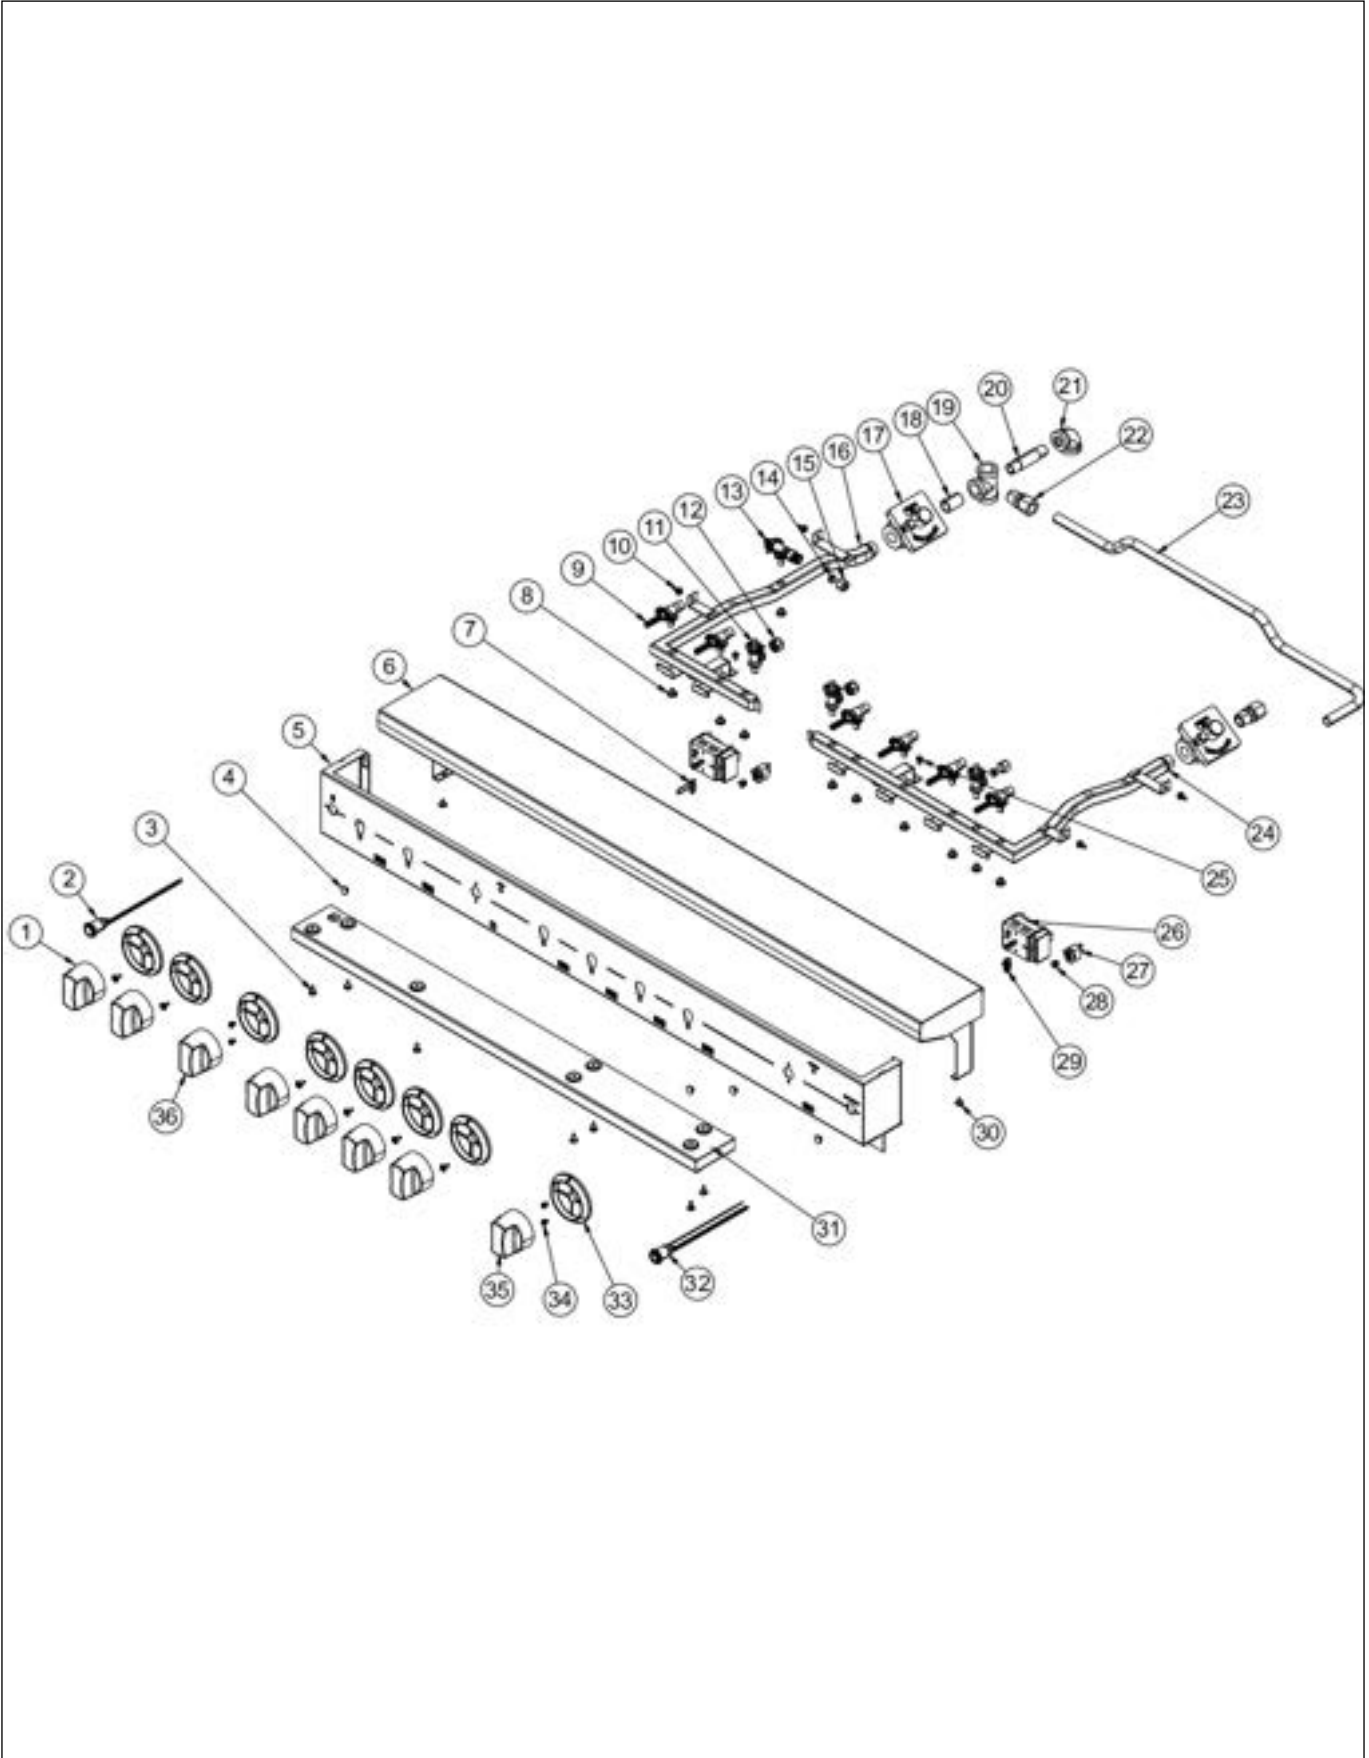

**BVGRC836-6GW**

BURNER BOX AREA .....	1
CONTROL PANEL .....	2
DOOR ASSEMBLY .....	3
DRAWER ASSEMBLY .....	4
GRIDDLE ASSEMBLY .....	5
LOWER UNIT AND SIDE PANELS .....	6
OVEN BURNER AREA .....	7
OVEN CAVITY .....	8
OVEN ELECTRONICS .....	9
OVEN RACKS .....	10
REAR SHEET METAL .....	11
SURFACE COOKING AREA .....	12
Appendix A:Pages Index .....	A
Appendix B:Parts Index .....	B

CONTROL PANEL

Item	Part No.	Name	Qty	Uom	NOTES
1	026591-000	KNOB ASM, TOP BURNER, BRIGADE	6	EA	
2	040122-000	SWITCH, PUSH BTTN, ASSY	1	EA	Not available online / Call for pricing and availability
3	PD020046	' #8 X 1/2 SCREWS	13	EA	
4	PD040004	GROMMET BUMPER	4	EA	
5	033460-2487	PANEL, CTRL, ASM BVGRC8486G W/GRAPHICS	1	EA	
6	035329-000	SHELF, PLATE, ASM BVGRC848	1	EA	
7	027954-000	JUMPER, THERMOSTAT, BRIGADE	1	EA	
8	PD010012	VALVE BOLT 1/4-20 UNC-2B 5/16" M.S.	10	EA	
9	034366-000	VALVE, BRNR 9/16-24 UNEF ASM	6	EA	
10	003860-000	10-18 x .500 FASTNR, SCR, HXWH, STL, ZPLT	4	EA	
11	007147-000	SHUT OFF VALVE	3	EA	
12	039031-000	VALVE, CAP, BRS, 3/8"	2	EA	
13	013320-000	VALVE, SHUTOFF, 90 DEGREE	1	EA	
14	PB040192	3/8" CC FERREL (DGCU)	2	EA	
15	PB040213	3/8" COMPRESSION NUT (DGCU)	2	EA	
16	036782-000	MANIFOLD, BRIGADE, 36" LH	1	EA	
17	PA070003	PRESSURE REGULATOR (NAT.)	2	EA	
18	PB040046	1/2" CLOSE NIPPLE	1	EA	
19	PA050031	PIPE TEE - 1/2" FEMALE	1	EA	
20	PA050033	PIPE NIPPLE - 1/2" X 3"	1	EA	
21	PB040053	1/2" 90 DEG, ELBOW	1	EA	
22	036811-000	FITTING, 5/8" OD TUBE, 1/2" NPTF	2	EA	
23	036744-000	TUBE, MANIFOLD, CONNECTING, SUPPORT	1	EA	
24	036787-000	MANIFOLD, BRIGADE, 36" RH	1	EA	
25	PD020004	10X3/8PH.HD.TYPE 25 REPL PD040125	2	EA	