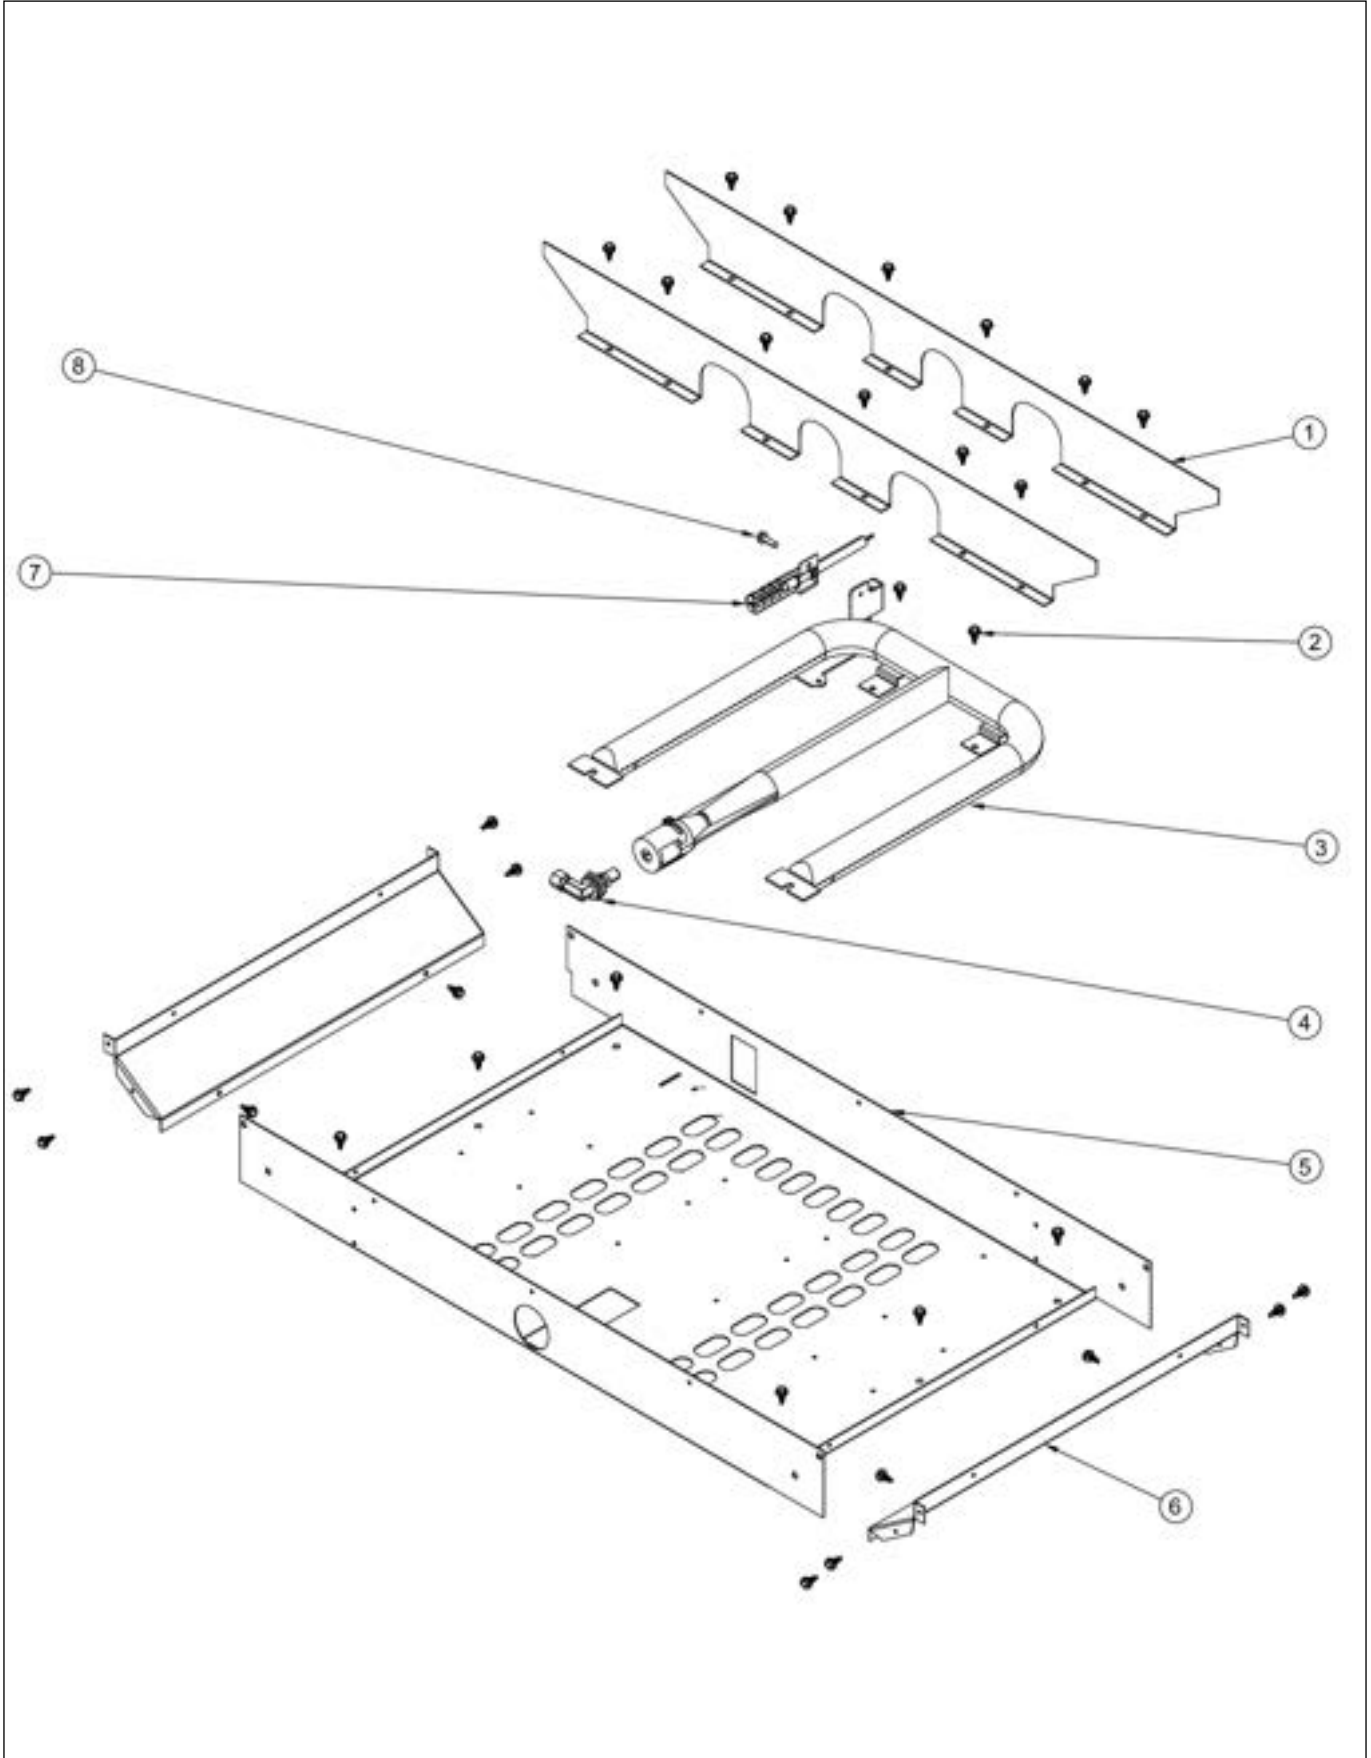

OVEN BURNER AREA

Item	Part No.	Name	Qty	Uom	NOTES
1	038575-000	OVEN,CVTY,CHANNEL, HEAT	2	EA	
2	PD020048	NO.10 X 1/2 TEK 410 SS SCREW	32	EA	
3	008191-000	OVEN BURNER ASSY	1	EA	
4	038590-000	90 DEG. ORIFICE FITTING	1	EA	
5	037407-402	OVEN,CVTY,BOT,BRIGADE 36" PORCELAIN BK	1	EA	
6	014747-000	BRACKET, BNR, SIDE, PORCELAIN	2	EA	
7	PB040170	BAKE IGNITION ELECTRODE	1	EA	
8	023005-000	SCREW,HEX,WASHER HEAD, #10-32X1/2"	1	EA