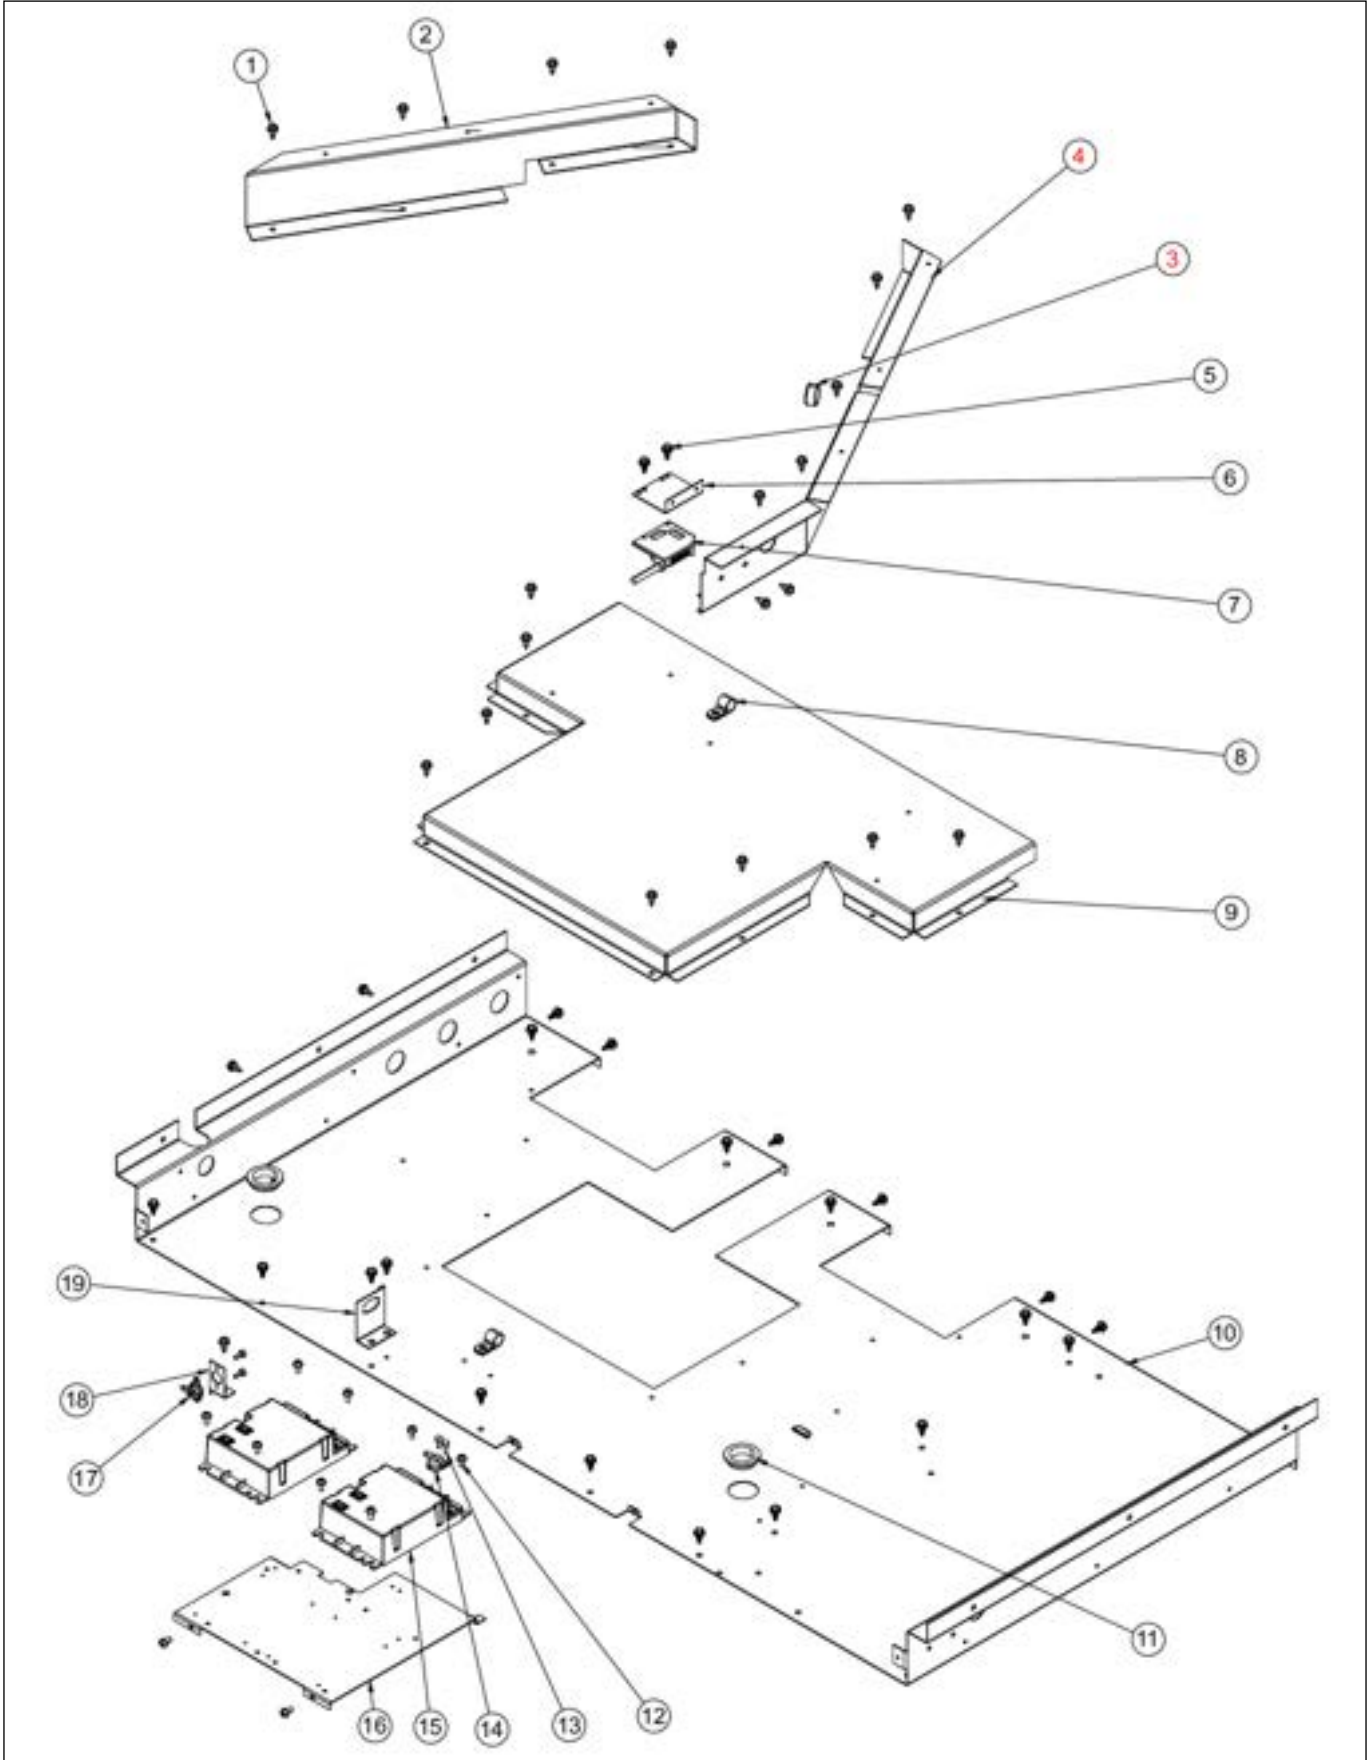

OVEN ELECTRONICS

Item	Part No.	Name	Qty	Uom	NOTES
1	003860-000	10-18 x .500 FASTNR,SCR,HXWH,STL,ZPLT	22	EA	
2	027311-000	DIVERTER, AIR LH	1	EA	
3	PD040005	SNAP BUSHING - 7/8"	1	EA	
4	036016-000	DIVERTER, AIR, RH 48-6G	1	EA	
5	PD020048	NO.10 X 1/2 TEK 410 SS SCREW	22	EA	
6	A20012649	DOOR SWITCH BRACKET	1	EA	
7	PE050208	DOOR SWITCH	1	EA	
8	PD030118	INSULATED CLAMP	2	EA	
9	025822-000	COVER, INSL	1	EA	
10	034347-000	PANEL, TOP, INSUL, 48"	1	EA	
11	PB070079	SILICONE EXTRUSION (DGSU)	2	EA	
12	PD020004	10X3/8PH.HD.TYPE 25 REPL PD040125	10	EA	
13	PD020067	#6 X 3/8" PAN PHIL. TEK *SS*	4	EA	
14	PJ030043	BI-METAL THERMOSTAT	1	EA	
15	023651-000	DSI120-2-LVS	2	EA	
16	008011-000	36" ELECTRONIC PLATE	1	EA	
17	PJ030022	BI-METAL THERMOSTAT, 115 DEGREES (FAN SWITCH)	1	EA	
18	012438-000	SWITCH, LIM, BRKT	1	EA	
19	033668-000	BRACKET, DISCONNECT	1	EA