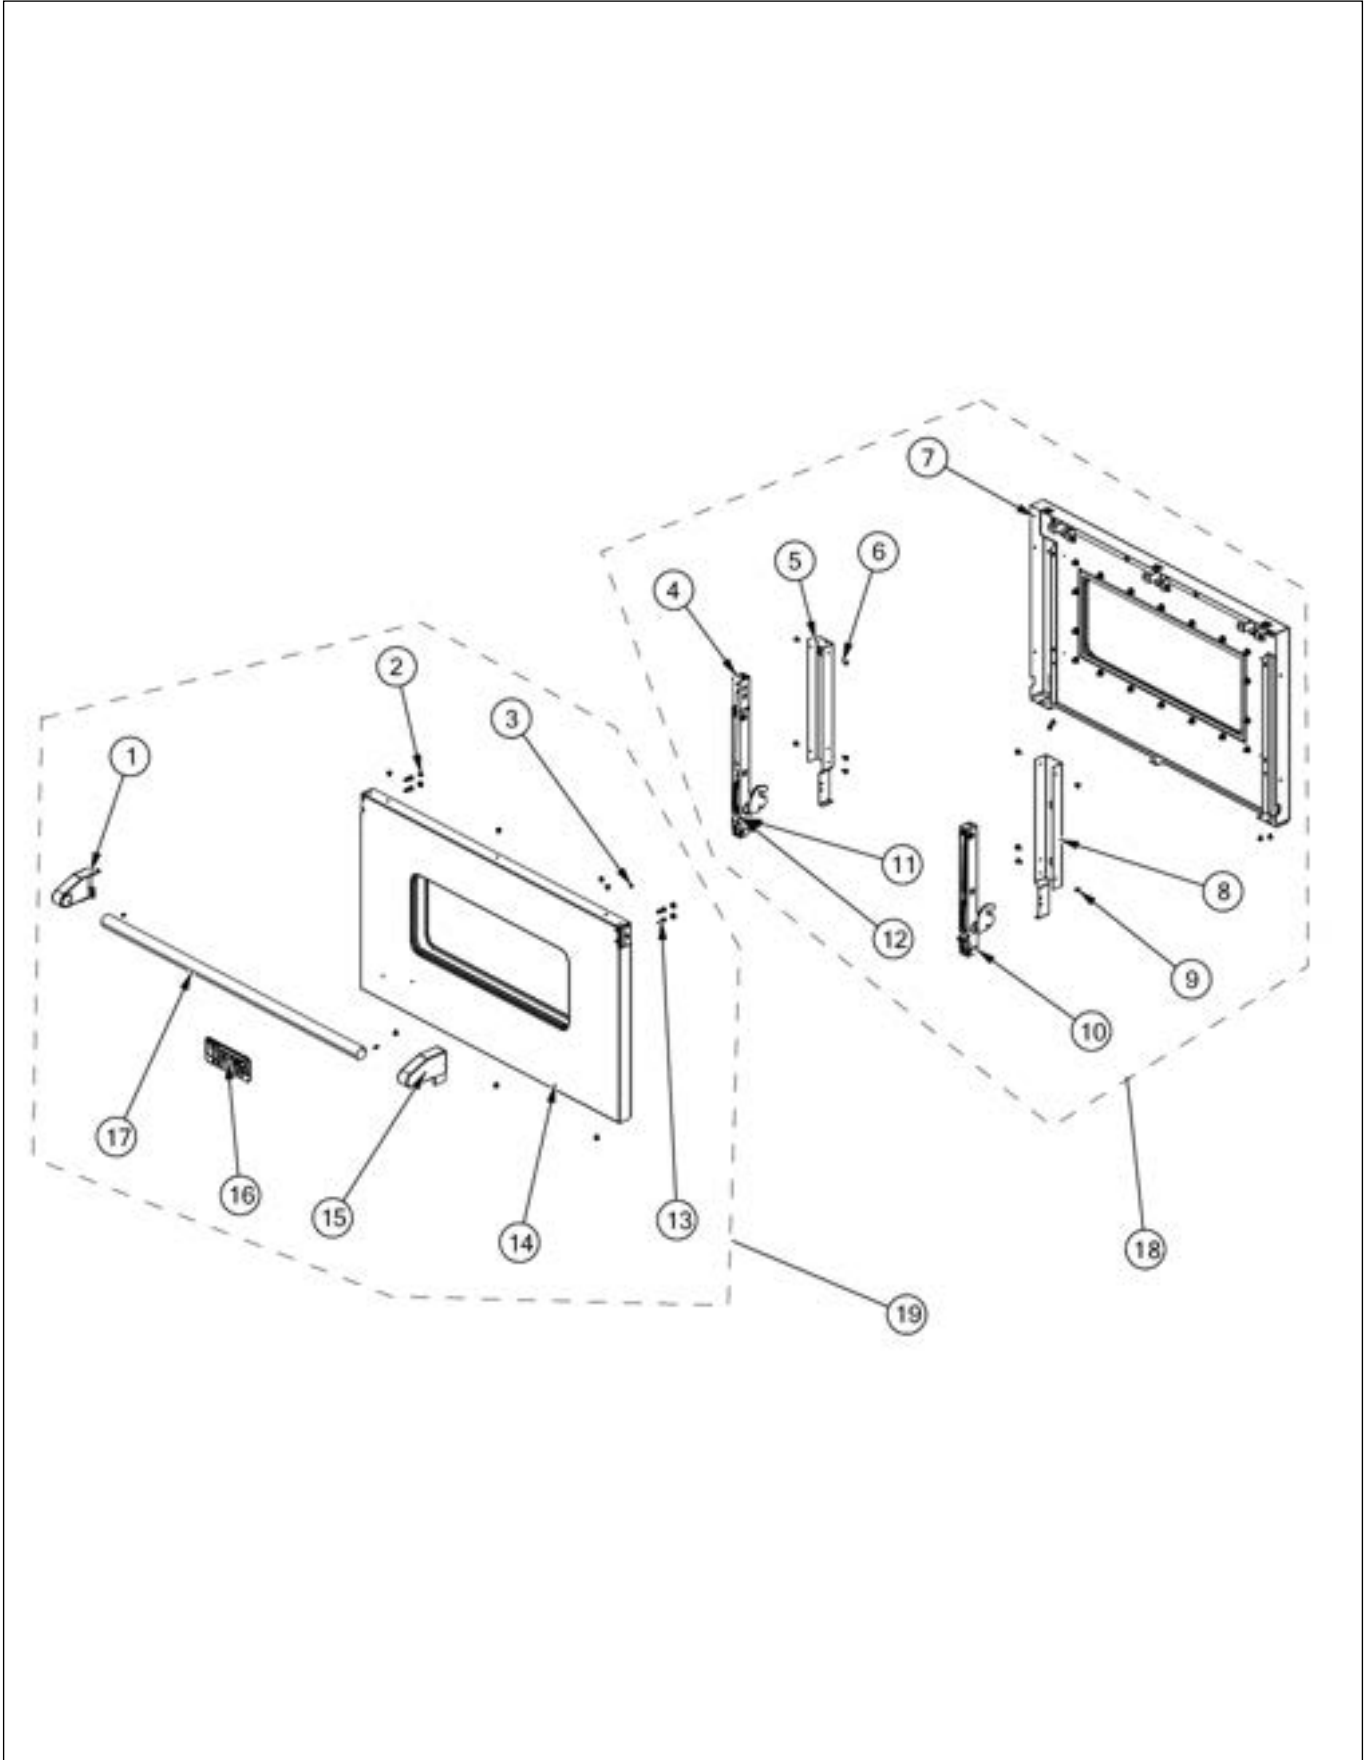

DOOR ASSEMBLY

Item	Part No.	Name	Qty	Uom	NOTES
1	031406-000	ENDCAP, HDL, LH ASSY	1	EA	
2	004907-000	STEEL FINISHING PLUG, NICKEL PLTD 25/64" HOLE	4	EA	
3	PD030006	CAPPED WASHER PAL NUT	2	EA	
4	036560-000	HINGE, DAMPENING, BRIGADE	1	EA	
5	033917-000	BRACKET, MTG, HINGE LH	1	EA	
6	PD020002	10 X 1/2 PH.TR.HD.SMS.	32	EA	
7	037417-000	DOOR, IS, WELDED, ASM	1	EA	NO LONGER AVAILABLE
8	033925-000	BRACKET, MTG, HINGE RH	1	EA	
9	PD020032	SRW-8(A)X3/8"PH.WFR HD 7/16DIA*NICL	10	EA	
10	036937-000	HINGE, DOOR, LT GREEN SPRING, BRIGADE W/W	1	EA	
11	PD030010	#10-24 KEPS NUT ZINC PLATED	2	EA	
12	PD010003	10-24 X 1/2 PH.TR.HD.SERD.M.S.	2	EA	
13	030823-000	#10-32 PAN HEAD PHILLIPS MACHINE SCREW	4	EA	
14	025832-000	PANEL, DOOR, O/S 36", BRIGADE W/WIN SS	1	EA	
14	034850-002	PANEL, DOOR, O/S 36", BRIGADE W/WIN BK	1	EA	Not available online / Call for pricing and availability
14	034850-003	PANEL, DOOR, O/S 36", BRIGADE W/WIN BT	1	EA	Not available online / Call for pricing and availability
14	034850-004	PANEL, DOOR, O/S 36", BRIGADE W/WIN SG	1	EA	Not available online / Call for pricing and availability
14	034850-005	PANEL, DOOR, O/S 36", BRIGADE W/WIN GG	1	EA	Not available online / Call for pricing and availability
14	034850-006	PANEL, DOOR, O/S 36", BRIGADE W/WIN WH	1	EA	Not available online / Call for pricing and availability
14	034850-008	PANEL, DOOR, O/S 36", BRIGADE W/WIN BU	1	EA	Not available online / Call for pricing and availability