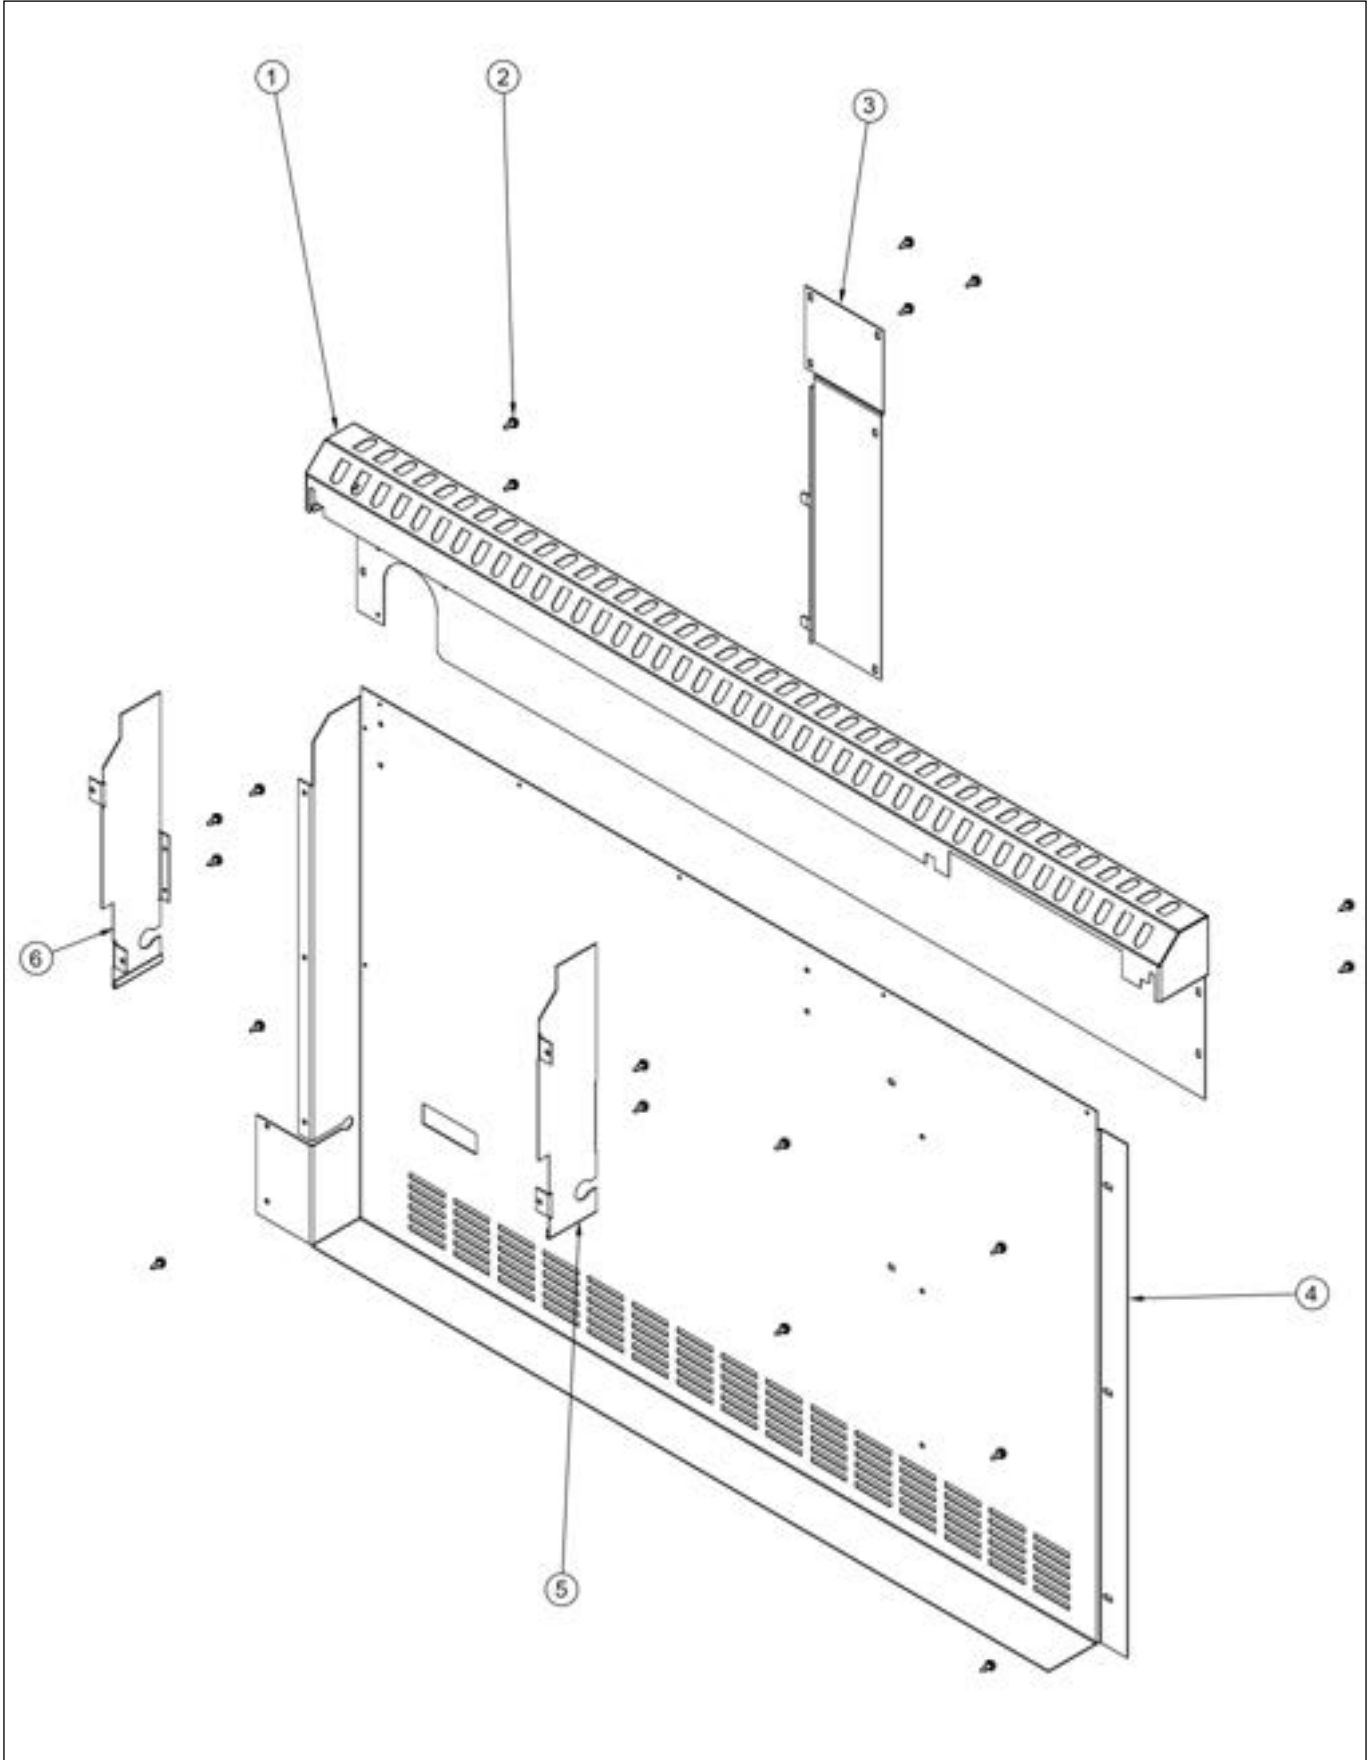

REAR SHEET METAL

Item	Part No.	Name	Qty	Uom	NOTES
1	034337-000	ISLAND TRIM ASM, 48" BRIGADE	1	EA	
2	003860-000	10-18 x .500 FASTNR,SCR,HXWH,STL,ZPLT	19	EA	
3	036551-000	PANEL, ACS, REAR	1	EA	
4	035290-000	COVER, BACK, 48"	1	EA	
5	031395-000	BRACKET, DIVERTER, LH	1	EA	
6	031394-000	BRACKET, DIVERTER, RH	1	EA