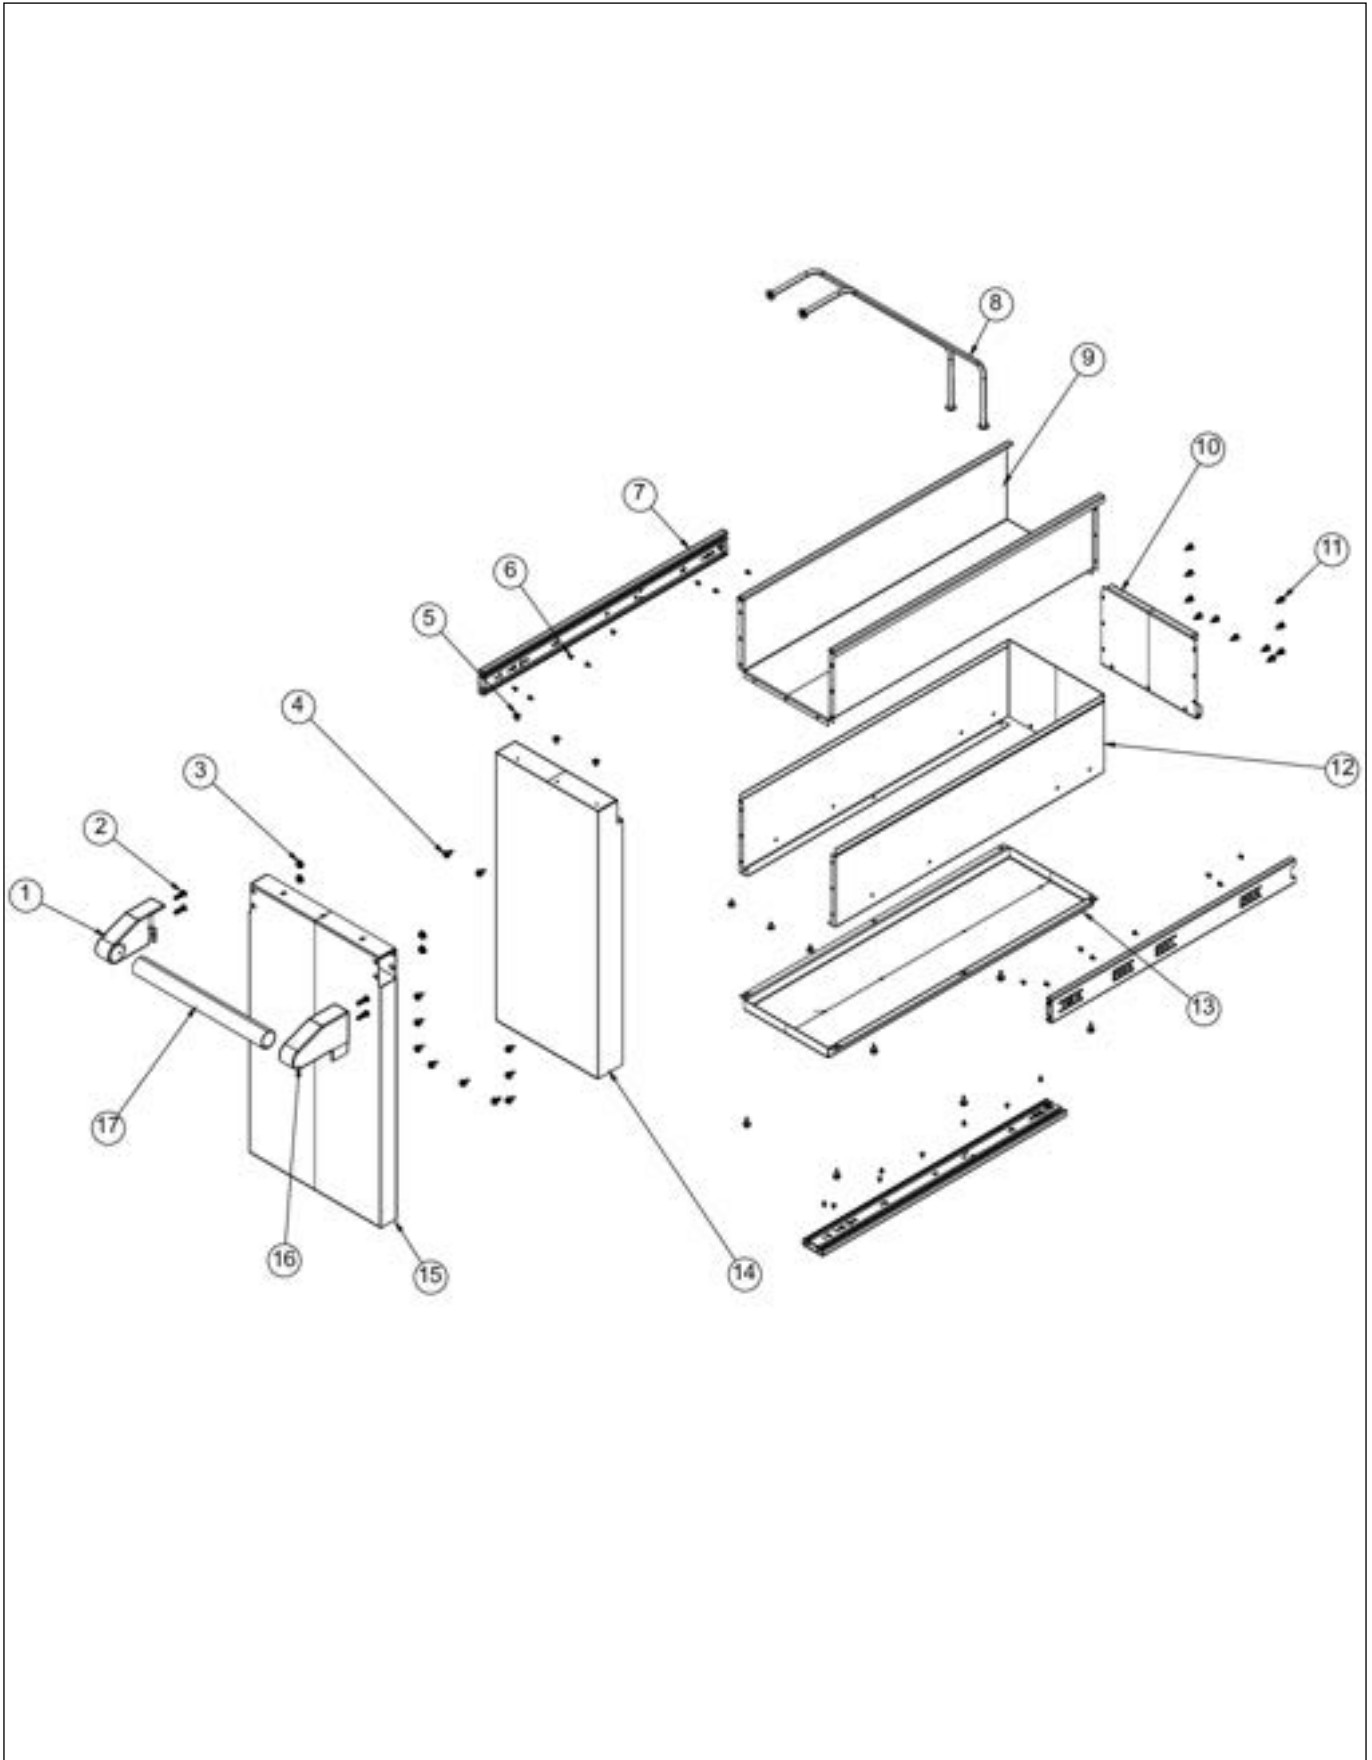

DRAWER ASSEMBLY

Item	Part No.	Name	Qty	Uom	NOTES
1	031406-000	ENDCAP, HDL, LH ASSY	1	EA	
2	030823-000	#10-32 PAN HEAD PHILLIPS MACHINE SCREW	4	EA	
3	004907-000	STEEL FINISHING PLUG, NICKEL PLTD 25/64" HOLE	4	EA	
4	003860-000	10-18 x .500 FASTNR,SCR,HXWH,STL,ZPLT	17	EA	
5	PD020032	SRW-8(A)X3/8"PH.WFR HD 7/16DIA*NICL	6	EA	
6	PC040014	POP RIVOT-SS42 *SS*	23	EA	
7	PC080010	SLIDE	3	EA	
8	034315-000	DIVIDER, ROD	2	EA	
9	034311-000	BASE, DRAWER	1	EA	
10	034312-000	PANEL, DRAWER REAR	1	EA	
11	PD020055	#10 X 1/2" PAN PHIL. TEK.*SS*	11	EA	
12	034313-000	FRAME, OUTER DRAWER	1	EA	
13	034355-000	MOUNT, DRAWER SLIDE	1	EA	
14	034310-000	LINER, DRAWER FRONT	1	EA	
15	034309-000	SKIN, DRAWER FRONT	1	EA	
15	038874-002	SKIN, DRAWER, FRONT, BK	1	EA	
15	038874-003	SKIN, DRAWER, FRONT, BT	1	EA	
15	038874-004	SKIN, DRAWER, FRONT, SG	1	EA	
15	038874-005	SKIN, DRAWER, FRONT, GG	1	EA	
15	038874-006	SKIN, DRAWER, FRONT, WH	1	EA	
15	038874-008	SKIN, DRAWER, FRONT, BU	1	EA	
15	038874-009	SKIN, DRAWER, FRONT, LE	1	EA	
15	038874-010	SKIN, DRAWER, FRONT, MJ	1	EA	
15	038874-012	SKIN, DRAWER, FRONT, VB	1	EA	
15	038874-013	SKIN, DRAWER, FRONT, CB	1	EA	
15	038874-015	SKIN, DRAWER, FRONT, PL	1	EA	
15	038874-016	SKIN, DRAWER, FRONT, CH	1	EA	
15	038874-017	SKIN, DRAWER, FRONT, TP	1	EA	
15	038874-018	SKIN, DRAWER, FRONT, CW NLA	1	EA	
15	038874-021	SKIN, DRAWER, FRONT, SA	1	EA	