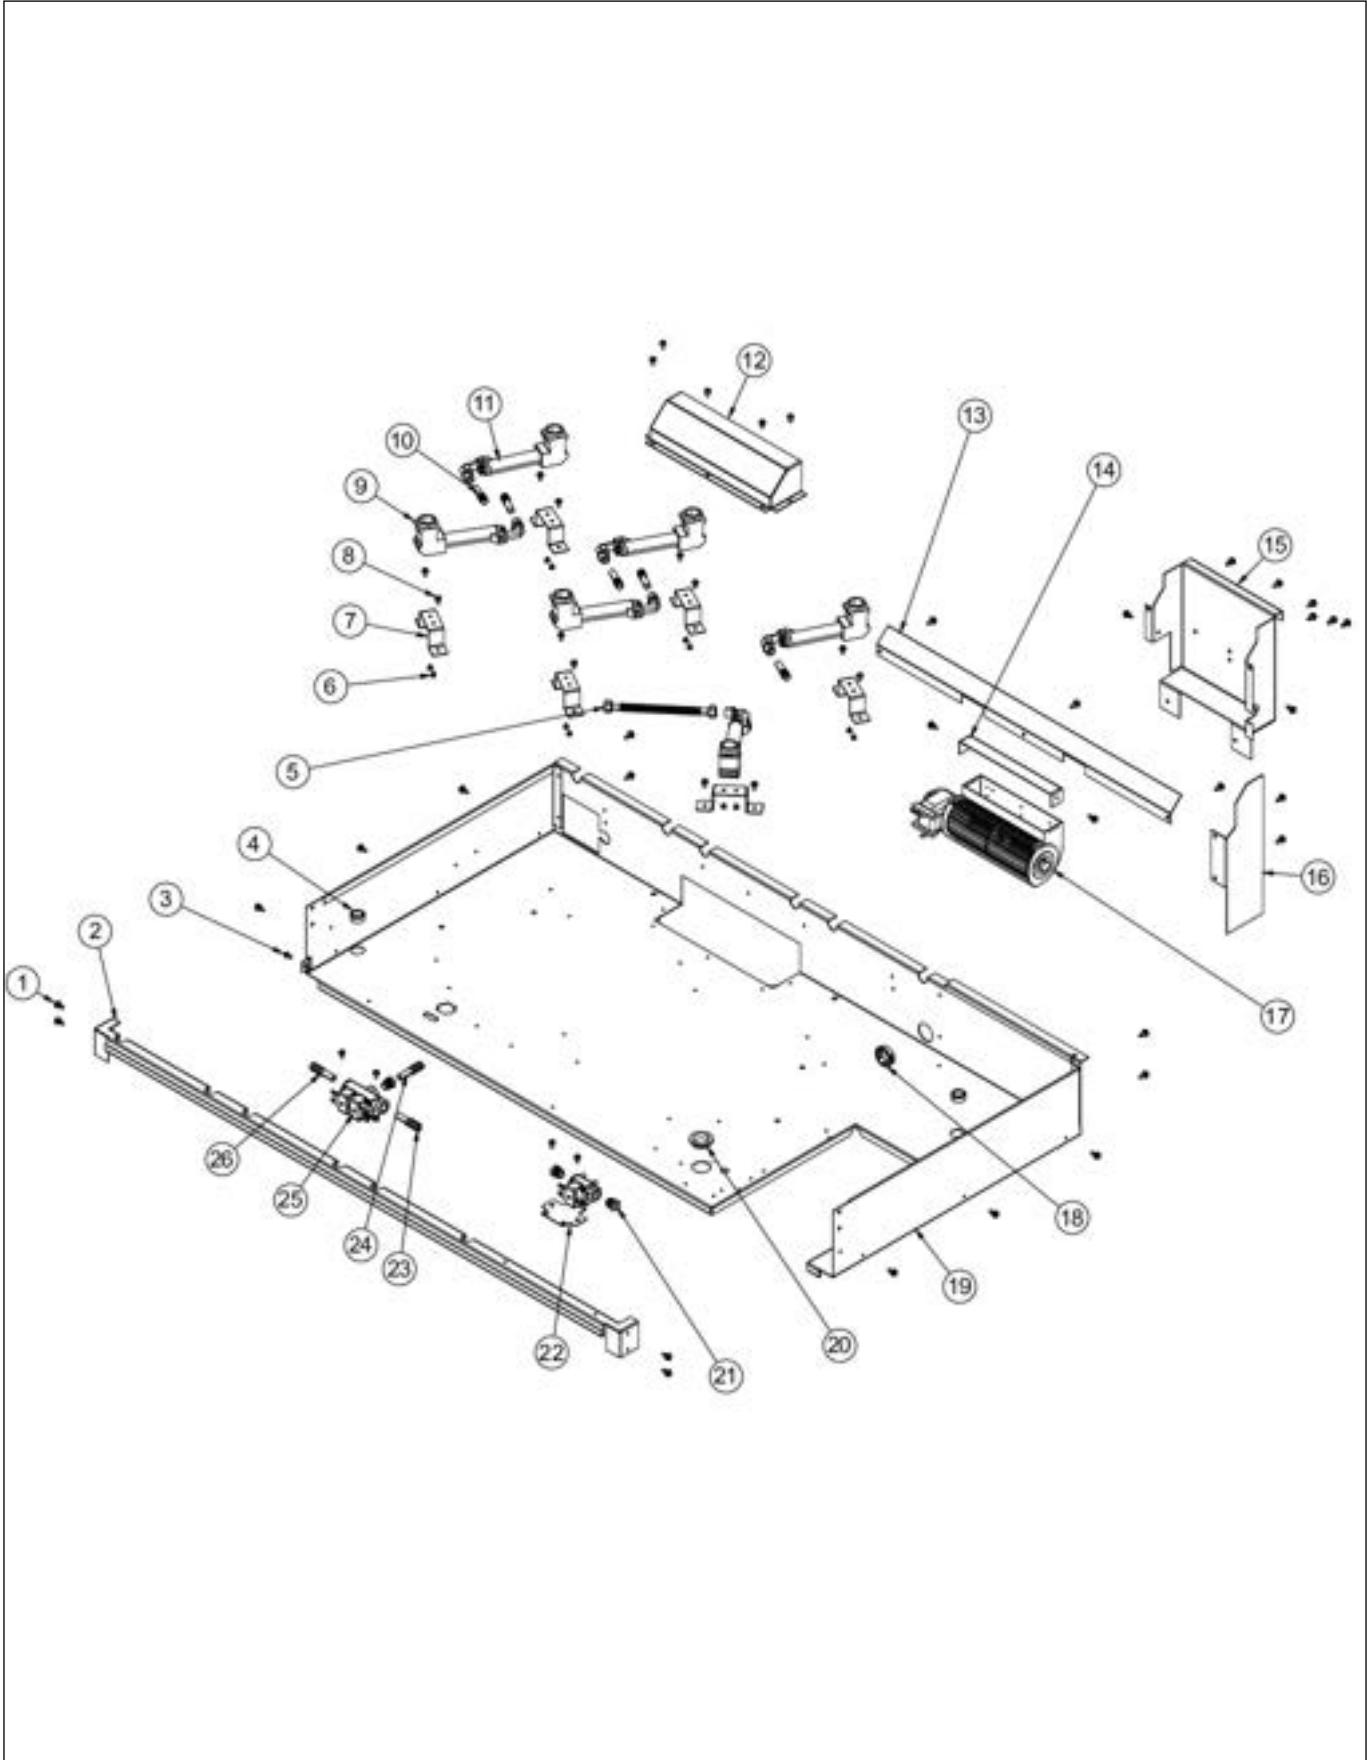

BURNER BOX AREA

Item	Part No.	Name	Qty	Uom	NOTES
1	003860-000	10-18 x .500 FASTNR,SCR,HXWH,STL,ZPLT	29	EA	
2	034356-000	BRACKET, MTG, BVGRC848 CNTRL PANEL	1	EA	Not available online / Call for pricing and availability
3	PD020010	10 X 3/8 GREEN GROUNDING SCREW	1	EA	
4	PD040005	SNAP BUSHING - 7/8"	2	EA	
5	PB020198	20" FLEX TUBING	1	EA	
6	PD010028	BOLT M 4X5	12	EA	
7	027734-000	BRACKET, ELB, MTG	6	EA	
8	PD020004	10X3/8PH.HD.TYPE 25 REPL PD040125	21	EA	
9	027102-040	BURNER STEM ASM, E, NAT	3	EA	
10	PB020191	15" FLEX TUBE	5	EA	
11	027102-042	BURNER STEM ASM, D, NAT	3	EA	
12	036773-000	COVER, FAN	1	EA	
13	031313-000	DIVERTER, AIR 36	1	EA	
14	031341-000	BRACKET, FAN	1	EA	
15	027295-000	COVER, BLO	1	EA	
16	038258-000	DIVIDER, AIR, GRIDDLE	1	EA	
17	029399-000	FAN,BLO,2 SPEED	1	EA	
18	PD040152	SNAP BUSHING	1	EA	
19	034348-000	BURNER BOX, BVGRC8486G	1	EA	
20	PB070079	SILICONE EXTRUSION (DGSU)	1	EA	
21	PB040050	3/8CC MALE COMP. FITTING W/FERRULE	3	EA	
22	009111-000	VALVE, SOL, SINGLE	1	EA	
23	PB020218	3/8 S.S. FLEX TUBING 70"	1	EA	
24	PB020126	3/8"" S.S. FLEX TUBING 15"" (DGPU)	1	EA	
25	009112-000	VALVE, SOL, DOUBLE	1	EA	
26	PB020217	3/8 S.S. FLEX TUBING 57"	1	EA