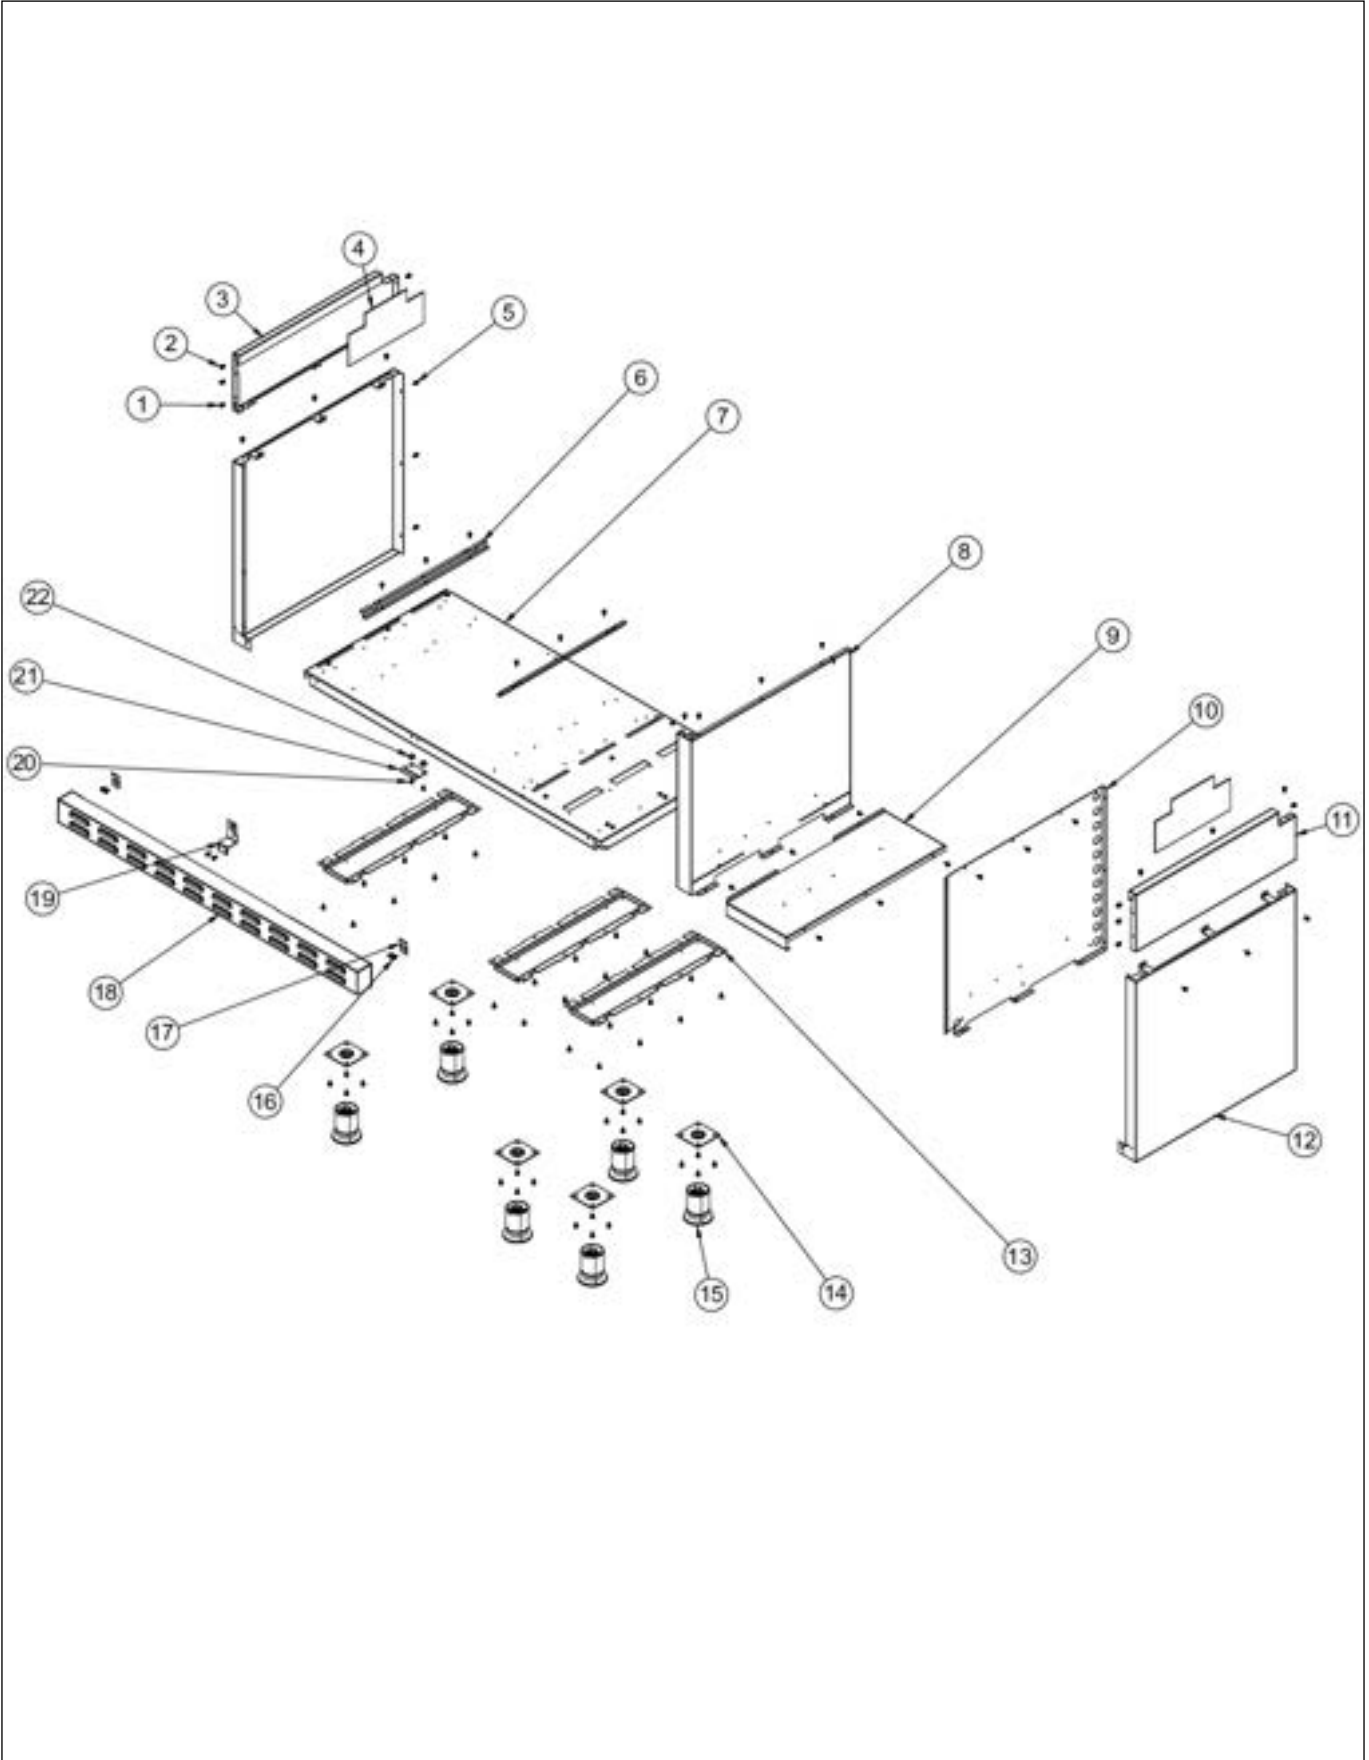

LOWER UNIT AND SIDE PANELS

Item	Part No.	Name	Qty	Uom	NOTES
1	014143-000	SCR 10-12 A SHLD TRP 1/2 S ZN BLUE	4	EA	
2	003801-000	SHOULDER SCREW, #10	9	EA	
3	030964-000	COVER, OS, LH UPPER	1	EA	
4	031477-000	INSULATION, 6 X 12 FOIL BACKED	2	EA	
5	003860-000	10-18 x .500 FASTNR,SCR,HXWH,STL,ZPLT	77	EA	
6	NON-SERVICEABLE	OVEN BOTTOM INSUL. BRACE (VGSC306)	2	EA	
7	034346-000	BASE, BOTTOM, 48" ASM	1	EA	
8	034329-000	SIDE, CABINET, LH	1	EA	
9	034330-000	BOTTOM, CABINET	1	EA	
10	034327-000	RETAINER, SIDE INSUL, RH	1	EA	
11	034350-000	PANEL, BRIGADE, RH	1	EA	
12	025842-000	SIDE PANEL, O/S RH SS	1	EA	
13	NON-SERVICEABLE	BRACKET, LEG OFFSET	3	EA	
14	PC030007	LEG PLATE - 3/4" THREADED HOLE	6	EA	
15	020001-000	LEG, RANGE, ADJUSTABLE	6	EA	
16	PD020048	NO.10 X 1/2 TEK 410 SS SCREW	2	EA	
17	037525-000	CLIP, RCVR, KICKPLATE	2	EA	
18	033337-000	KICKPLATE, 48" SS	1	EA	
19	031476-000	BRACKET, BAKE ORIFICE	1	EA	
20	PD020033	SRW-#10-24X1/2"(23)PH.WFR HD (NKL)	2	EA	
21	037583-000	BRACKET, BOT, KICKPLATE	1	EA	
22	PD030005	SELF RETAINING NUT	2	EA