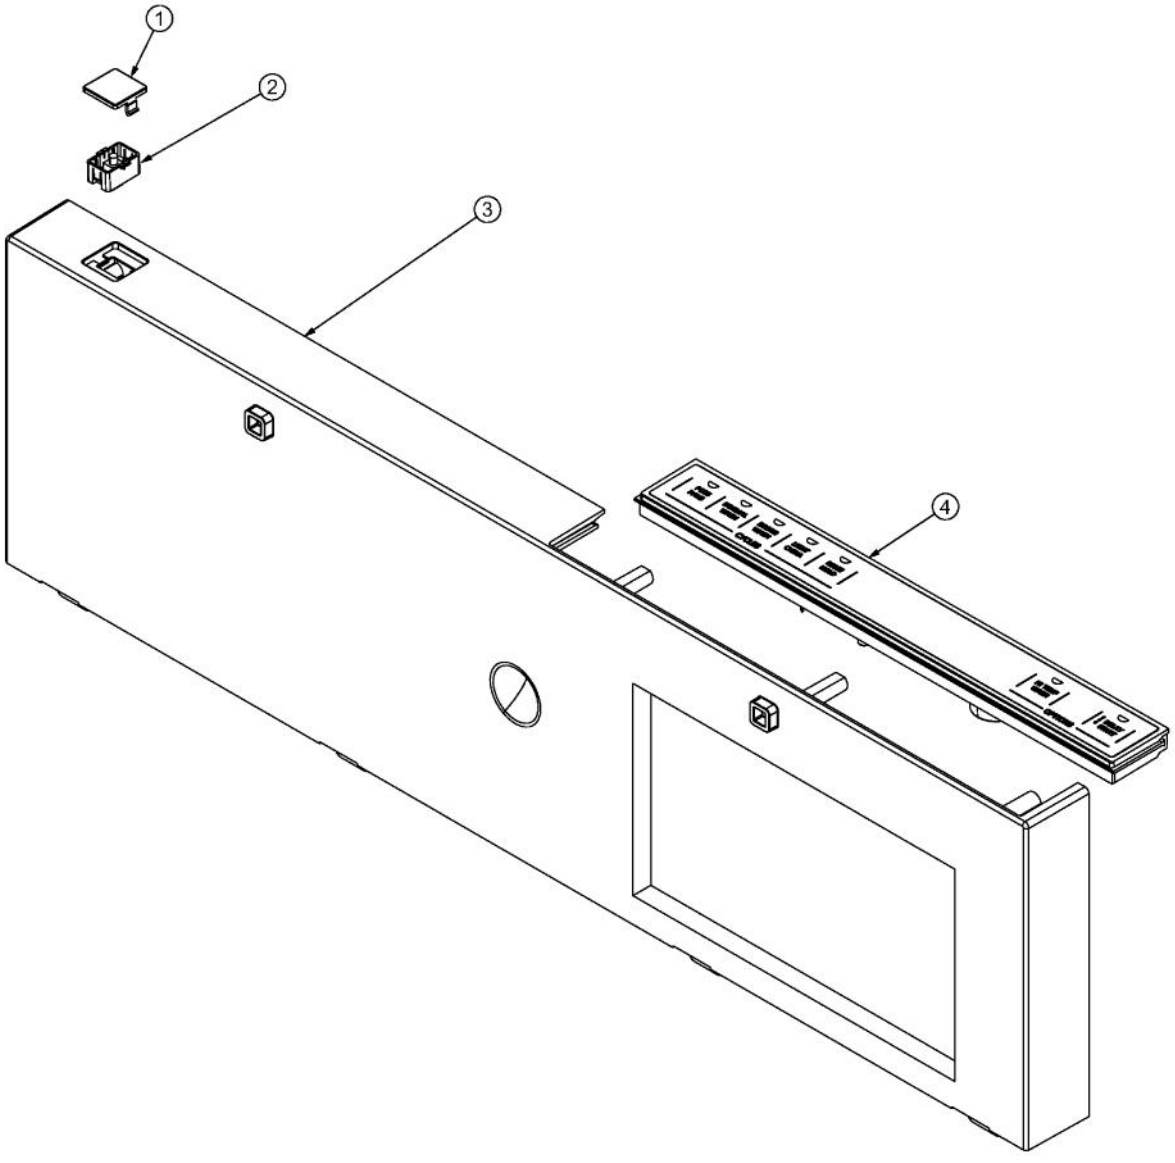

Ref #	Part Number	Qty.	Description
1	002702-000	1	BUTTON, START
2	PE050225	1	MAIN POWER SWITCH
3	013214-000	1	CONSOLE, ELECTRONIC CONTROL, 325
4	024730-000	1	INTERFACE, USER, 325E ASSY
NI	028686-000	1	325 SERIES START SWITCH AND COVER KIT