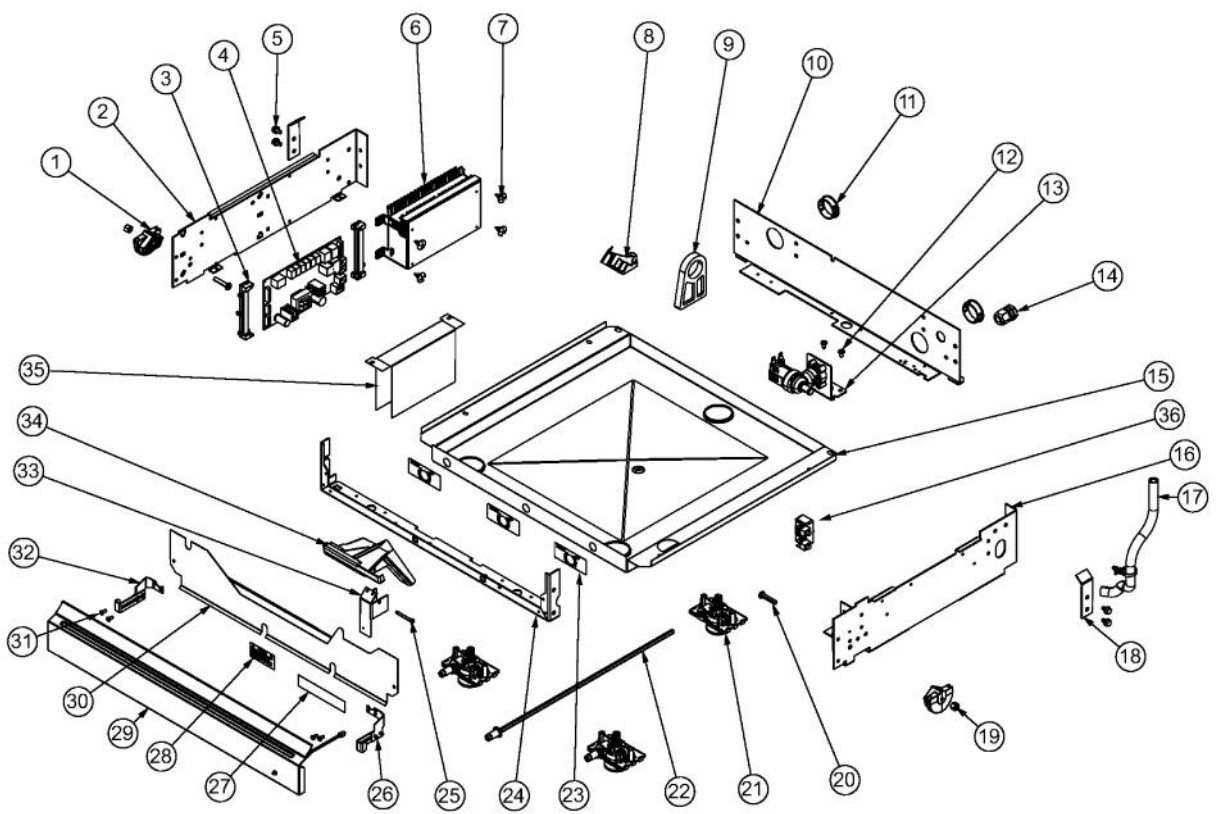

Ref #	Part Number	Qty.	Description
1	PM810488	2	DOOR DAMPENER PULLEY
2	023528-000	1	BASE, LEFT
3	PK030541	1	MOUNT, MACHINE CONTROLLER
4	023931-000	1	CONTROLLER, MACHINE, DISHWASHER
5	PD020255	4	1/4-20 X 3/8 HEX WSHR THD CUT ZINC
6	PE850191	1	ELECTRONIC MOTOR SPEED CONTROL MODULE
7	PC040020	4	NYLON TREE PUSH-IN RIVETS
8	000380-000	1	SUPPORT, MOTOR
9	000370-000	1	MOUNT, MOTOR
10	023516-000	1	BASE, REAR
11	PD040163	2	BUSHING, POWER CORD
12	PD020250	2	SCREW; NO.10-32 X 3/8 TORX, PAN, ZINC, TYPE F
13	012180-000	1	VALVE, WATER, SINGLE SOLENOID
14	PE070209	1	STRAIN RELIEF
15	023489-000	1	PAN, BASE, BOTTOM
16	019005-000	1	RIGHT, SIDE BASE ASSY
17	023731-000	1	HOSE, 13.5 INLET VALVE TO AIR & WATER INLET
18	K2088871	2	CLAMP, TUB REAR
19	PD030179	2	1/4-20 HEX NYLON INSERT LOCK NUT
20	PD020265	2	1/4-20 X 1 1/4 TORX PAN HD MACHINE SCREW
21	G5088830	3	LEG LEVELING SYSTEM ASSEMBLY
22	PM810495	1	HEX BAR
23	PF031283	3	LABEL, LEVELING ARROWS
24	023534-000	1	BASE, FRONT
25	PD020215	1	SCREW, TYPE F, PAN, TORX, ZINC, 8-32 X 1.5, BLUNT
26	010851-000	1	BRACKET, ADJUSTABLE TOE KICK, RIGHT, ASSY
27	008797-000	1	LABEL, CAUTION, LEVELING LEG FEET
28	PF031188	1	WARNING DECAL
29	010984-000	1	PLATE, KICK, ASSY
30	024793-000	1	FRONT PANEL BRKT ASSY 325/450
31	PD020249	4	SCREW, NO.8-18 X 3/8, TYPE B, TORX, PAN HEAD, ZINC, BL...
32	010850-000	1	BRACKET, ADJUSTABLE TOE KICK, LEFT, ASSY
33	024110-000	1	BRACKET, OVERFLOW, MOUNTING
34	008560-000	1	CHANNEL, OVERFLOW
35	PB070338	1	SHIELD, DIELECTRIC
36	PE050229	1	FLOOD SENSOR