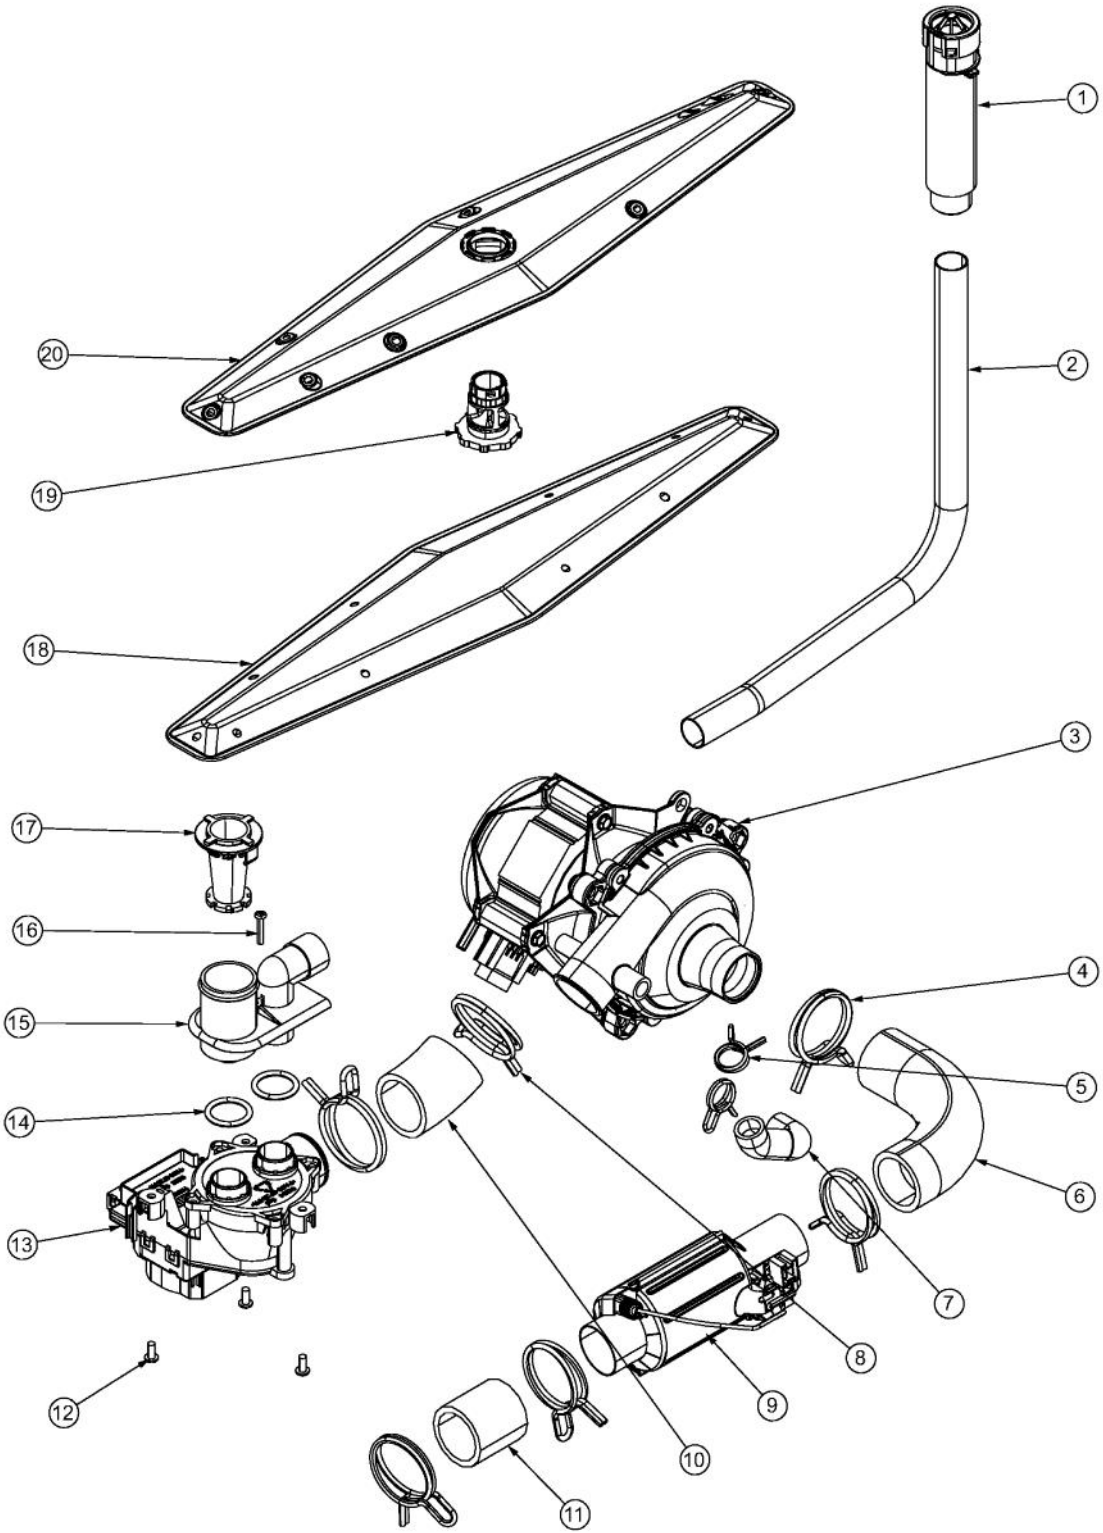

Ref #	Part Number	Qty.	Description
1	004062-000	1	REAR PORT ASSEMBLY
2	F2088867	1	CONDUIT, LOWER
3	019589-000	1	PUMP & MOTOR ASSEMBLY
4	PD030163	4	CLAMP, WIRE HOSE
5	PD030165	2	CLAMP, WIRE, HOSE
6	PB020262	1	HOSE, HEATER TO PUMP
7	PB020264	1	HOSE, PUMP TO PERIMETER SPRAYER
8	002283-000	2	CLAMP,DOUBLE WIRE, HOSE
9	016403-000	1	HEATER, FLOW THRU, 1200 WATT
10	PB020263	1	HOSE, PUMP TO DIVERTER VALVE
11	PB020261	1	HOSE, SUMP TO HEATER
12	PD020262	3	SCREW, 8-14X3/8 TORX, PAN HEAD, PLASTITE, 304 SS
13	PA810147	1	DIVERTER VALVE
NI	040626-000	1	DIVERTER VALVE KIT
14	PB870194	2	O-RING, DIVERTER VALVE
15	PM810359	1	VENTURI PLATE
16	PD020245	1	SCREW, NO.6-19 X 3/4 TORX, PAN HEAD, PLASTITE, 304SS
17	PK830260	1	LOWER SPRAY ARM VENTURI SPINDLE
18	G2188882	1	LOWER SPRAY ARM, ASSEMBLY
19	PK830375	1	MIDDLE SPRAY ARM LOCK NUT, 1/4 TURN
20	G2188879	1	MIDDLE SPRAY ARM, ASSEMBLY