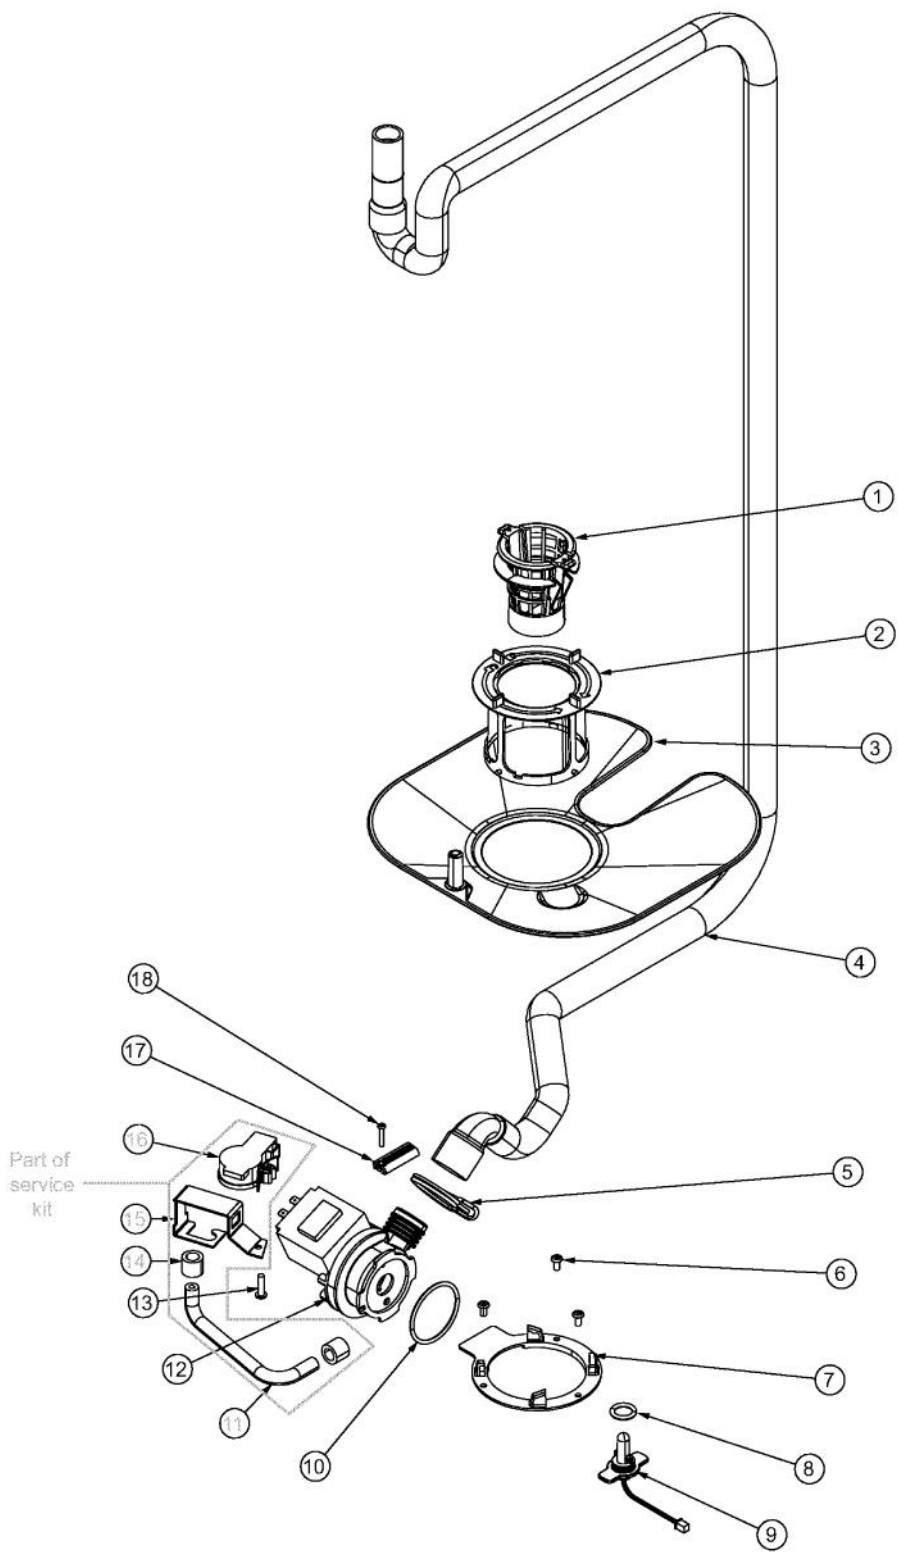

Ref #	Part Number	Qty.	Description
1	PB880032	1	TRAP, GLASS
2	G5088865	1	FINE FILTER ASSEMBLY
3	019381-000	1	FILTER, PRIMARY ASSY
4	PB820205	1	HOSE, DRAIN
5	PD030164	1	CLAMP, DOUBLE WIRE, HOSE, .126
6	009039-000	3	SCREW, NO.10 X 3/8 PHIL PAN HD PLASTITE 18-8 PASSIVAT...
7	PD830110	1	FILTER LOCKING PLATE
8	PB870196	1	SUB TO 020784-000 - O-RING, LEVEL SENSOR
9	003457-000	1	SENSOR, TEMPERATURE ASSY
10	PB870195	1	O-RING, DRAIN PUMP
11	015785-000	1	TUBE, PRESSURE SENSOR
12	013309-000	1	PUMP. DR, 20MM, ASSY
13	PD020253	1	SCREW; NO.10 16X.75, 304SS, PLASTITE, PAN, TORX
14	012197-000	2	BARBLOCK, PRESSURE SENSOR
15	006985-000	1	BRACKET, PRESSURE SENSOR
16	PD160016	1	PRESSURE SENSOR (8073839)
17	PK830239	1	DRAIN FILTER
18	PD020245	1	SCREW, NO.6-19 X 3/4 TORX, PAN HEAD, PLASTITE, 304SS