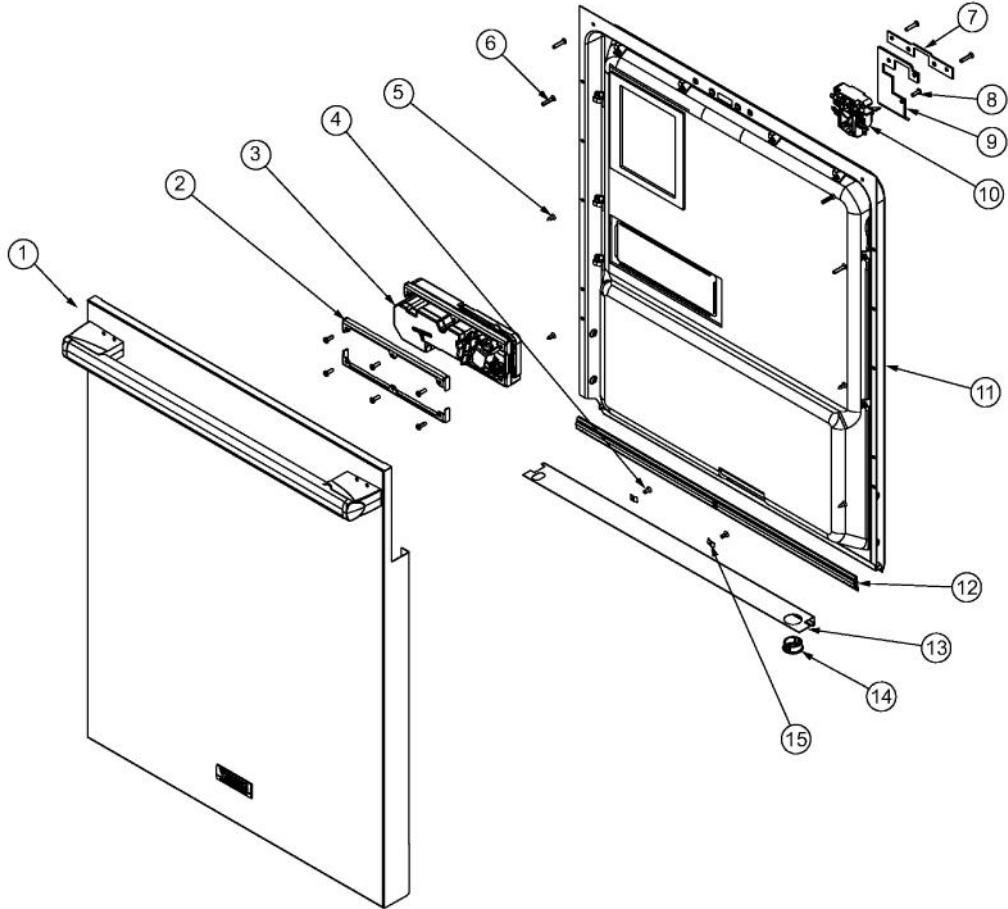

Ref #	Part Number	Qty.	Description
1	019564-000	1	DOOR, SKIN, INTEGRATED, DSNR SS
2	PK050002	1	BRACKET, SOAP/RINSE-AID DISPENSER
3	PM810482	1	DETERGENT/RINSE AID DISPENSER
4	002550-000	2	TINNERMAN NUT
5	PD020264	4	SCREW, 8-18 X 3/8, TORX, FLAT HEAD, 304 SS, TYPE AB
6	PD020211	6	SCREW, PLASTITE, FLAT HEAD, TORX, 304SS, 8-16 X 0.75
7	019464-000	1	SPACER, DOOR LATCH
8	008987-000	7	SCREW, NO.8 X 1/2 PAN TORX ZINC HIGH-LOW
9	000870-000	1	LATCH, BRACKET
10	013380-000	1	DOOR LATCH
11	025030-000	1	DOOR, INNER W BITUMEN 450
12	PB870230	1	SEAL, DOOR LOWER
13	013743-000	1	BRACKET, DOOR, INNER, 325
14	009899-000	1	BUSHING, ENCLOSURE, HEATER, HEYCO SB-1.00-12
15	003655-000	2	NO.8-32 X 1/4 FLAT 18-8 PASSIVATED MACHINE TORX