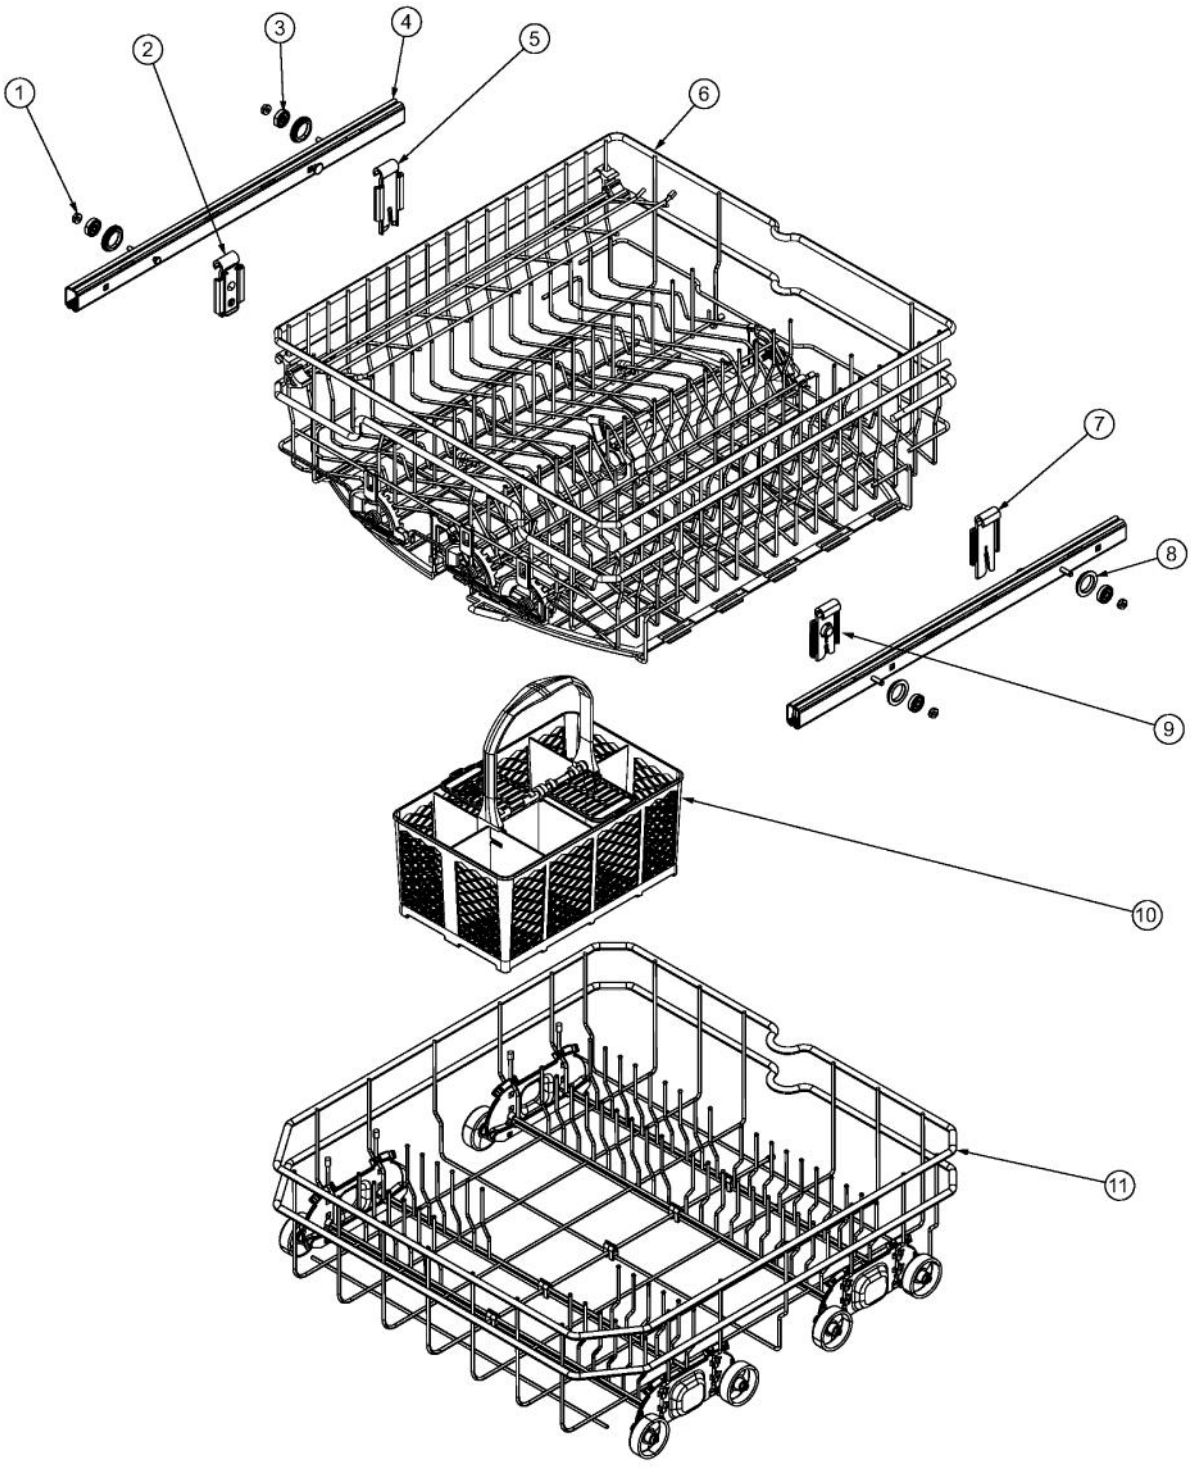

Ref #	Part Number	Qty.	Description
1	PM810488	2	DOOR DAMPENER PULLEY
2	023528-000	1	BASE, LEFT
3	PK030541	1	MOUNT, MACHINE CONTROLLER
4	023931-000	1	CONTROLLER, MACHINE, DISHWASHER
5	PD020255	4	1/4-20 X 3/8 HEX WSHR THD CUT ZINC
6	PE850191	1	ELECTRONIC MOTOR SPEED CONTROL MODULE
7	PC040020	4	NYLON TREE PUSH-IN RIVETS
8	000380-000	1	SUPPORT, MOTOR
9	000370-000	1	MOUNT, MOTOR
10	023516-000	1	BASE, REAR
11	PD040163	2	BUSHING, POWER CORD
12	PD020250	2	SCREW; NO.10-32 X 3/8 TORX, PAN, ZINC, TYPE F
13	012180-000	1	VALVE, WATER, SINGLE SOLENOID
14	PE070209	1	STRAIN RELIEF
15	023489-000	1	PAN, BASE, BOTTOM
16	019005-000	1	RIGHT, SIDE BASE ASSY
17	023731-000	1	HOSE, 13.5 INLET VALVE TO AIR & WATER INLET
18	K2088871	2	CLAMP, TUB REAR
19	PD030179	2	1/4-20 HEX NYLON INSERT LOCK NUT
20	PD020265	2	1/4-20 X 1 1/4 TORX PAN HD MACHINE SCREW
21	G5088830	3	LEG LEVELING SYSTEM ASSEMBLY
22	PM810495	1	HEX BAR
23	PF031283	3	LABEL, LEVELING ARROWS
24	023534-000	1	BASE, FRONT
25	PD020215	1	SCREW, TYPE F, PAN, TORX, ZINC, 8-32 X 1.5, BLUNT
26	010851-000	1	BRACKET, ADJUSTABLE TOE KICK, RIGHT, ASSY
27	008797-000	1	LABEL, CAUTION, LEVELING LEG FEET
28	PF031188	1	WARNING DECAL
29	010984-000	1	PLATE, KICK, ASSY
30	024793-000	1	FRONT PANEL BRKT ASSY 325/450
31	PD020249	4	SCREW, NO.8-18 X 3/8, TYPE B, TORX, PAN HEAD, ZINC, BL...
32	010850-000	1	BRACKET, ADJUSTABLE TOE KICK, LEFT, ASSY
33	024110-000	1	BRACKET, OVERFLOW, MOUNTING
34	008560-000	1	CHANNEL, OVERFLOW
35	PB070338	1	SHIELD, DIELECTRIC
36	PE050229	1	FLOOD SENSOR