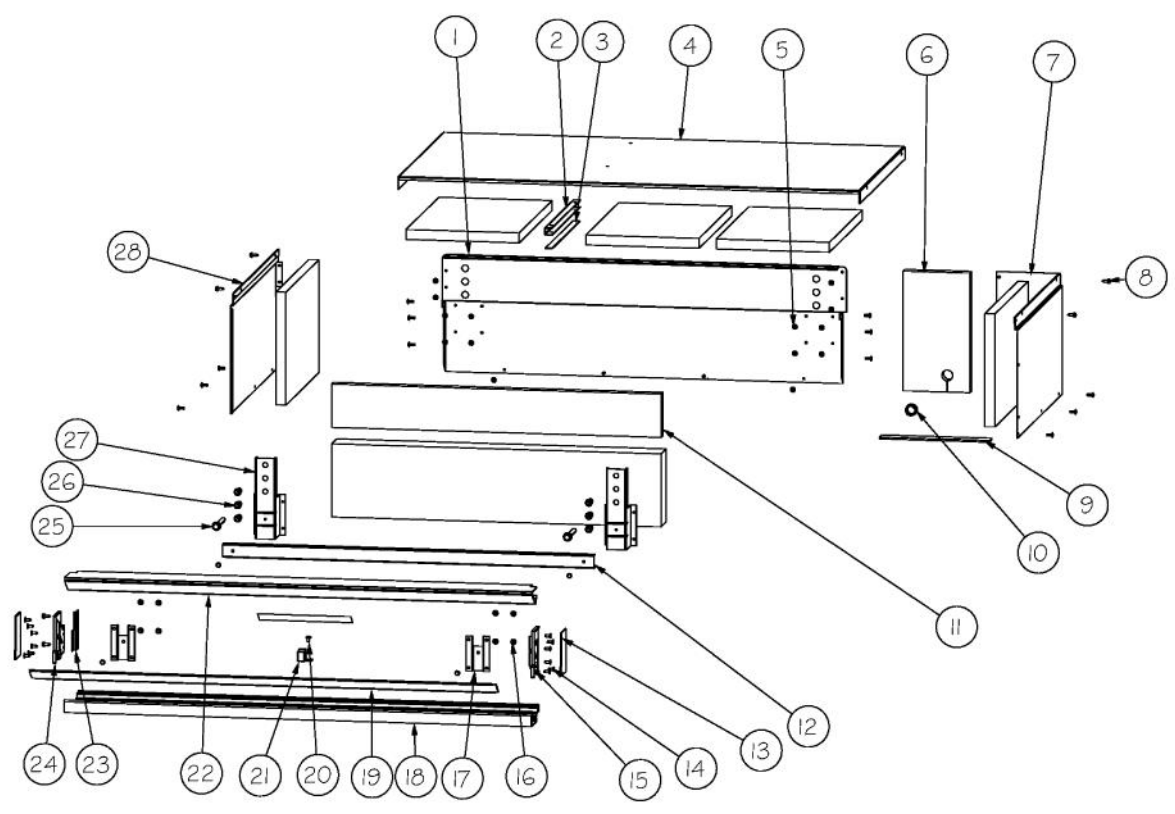

Ref #	Part Number	Qty.	Description
1	K2099933	1	MC BACK 36
2	K2099455	1	SUPPORT MC Z
3	G5099929	1	MC COVER COMPLETE ASM
4	K2099931	1	MC TOP 36
5	PC040010	28	POP RIVET
6	PB970171	1	MC INSULATION - BACK SIDE
7	K2099459	1	MC SIDE R
8	PD020194	10	SCREW-SM
9	A3189370	2	GASKET-FOAM VA3189370
10	A4554806	1	BUSHING-SNAP VA4554806
11	PB070358	1	INSULATION MC COVER
12	K20915902	1	CROSSMEMBER PSM 36
13	PM910071	2	COVER - END CAP 12119801
14	M0215318	12	SCREW-SM
15	PM910348	1	ENP CAP GRILLE R
16	M0224128	8	SCREW-SM
17	PK050004	2	BRACKET GRILLE
18	PM910419	1	GRILLE LOUVER LOWER AF AR 36 L DES FOL
19	PM910429	1	GRILLE LOUVER MID AF AR 36 DES FOL
20	M0230028	1	SCREW-TC
21	PM910084	1	SUPPORT GRILLE 12201201
22	PM910418	1	GRILLE LOUVER UPPER AF AR 36 DES FOL
23	K2099471	1	BRACKET GRILLE SUPPORT L
24	PM910349	1	END CAP GRILLE L
25	PD020233	2	SCR LAG 5/16-9 GX 5/16X7/16 WAF IHXW 3 S ZN
26	PD040157	6	BEARING SLEEVE
27	K20915675	2	BRACKET PSM
28	K2099460	1	MC SIDE L
NI	014631-000	1	GRILLE, ASM, 36 BTM, DES, LH
NI	014627-000	1	GRILLE, ASM, 36 BTM DES, RH