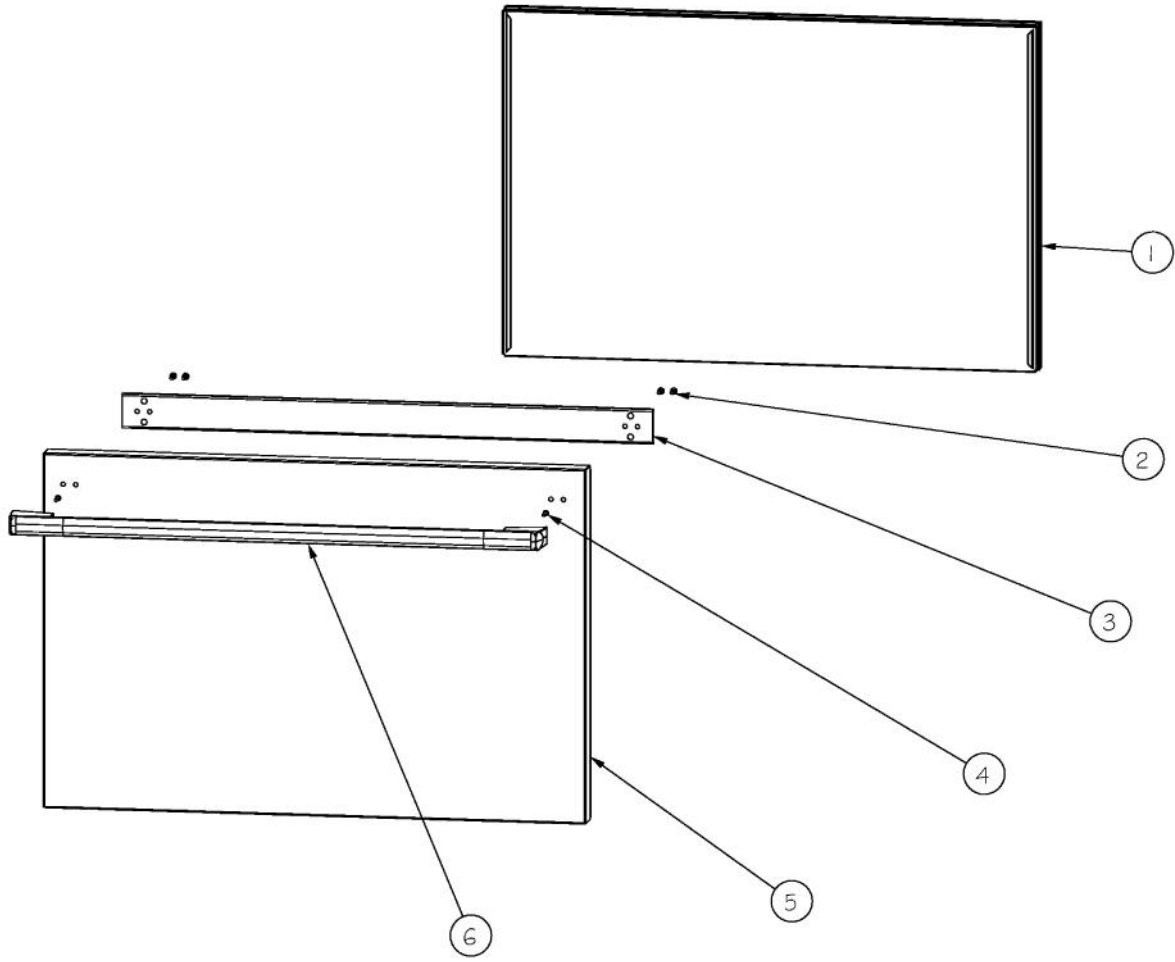

Ref #	Part Number	Qty.	Description
1	PK930054	1	LINER DOOR 36 BM FZ
2	008974-000	4	SCREW 10 - 32 X 3/4 SLOT HEX WASHER
3	014249-000	1	BRACKET, HDL, DES 36
4	PD020043	2	NO.6-32 X .750 PH. CTRSK T(F)-VGSO166
5	014310-000	1	SKIN,DOOR,BM DES FZ SS
5	014309-002	1	SKIN, DOOR, BM 36 DES FZ BK
5	014309-003	1	SKIN, DOOR, BM 36 DES FZ BT
5	014309-004	1	SKIN, DOOR, BM 36 DES FZ SG
5	014309-005	1	SKIN, DOOR, BM 36 DES FZ GG
5	014309-006	1	SKIN, DOOR, BM 36 DES FZ WH
5	014309-007	1	SKIN, DOOR, BM 36 DES FZ AL
5	014309-008	1	SKIN, DOOR, BM 36 DES FZ BU
5	014309-009	1	SKIN, DOOR, BM 36 DES FZ LE
5	014309-010	1	SKIN, DOOR, BM 36 DES FZ MJ
5	014309-011	1	SKIN, DOOR, BM 36 DES FZ FG
5	014309-012	1	SKIN, DOOR, BM 36 DES FZ VB
5	014309-013	1	SKIN, DOOR, BM 36 DES FZ CB
5	014309-014	1	SKIN, DOOR, BM 36 DES FZ EP
5	014309-015	1	SKIN, DOOR, BM 36 DES FZ PL
5	014309-016	1	SKIN, DOOR, BM 36 DES FZ CH
5	014309-017	1	SKIN, DOOR, BM 36 DES FZ TP
5	014309-018	1	SKIN, DOOR, BM 36 DES FZ CW
5	014309-019	1	SKIN, DOOR, BM 36 DES FZ OG
5	014309-020	1	SKIN, DOOR, BM 36 DES FZ GM
5	014309-021	1	SKIN, DOOR, BM 36 DES FZ SA
5	014309-022	1	SKIN, DOOR, BM 36 DES FZ SE
5	014309-023	1	SKIN, DOOR, BM 36 DES FZ IB
5	014309-024	1	SKIN, DOOR, BM 36 DES FZ AR
5	014309-025	1	SKIN, DOOR, BM 36 DES FZ RR
5	014309-026	1	SKIN, DOOR, BM 36 DES FZ PM
5	014309-027	1	SKIN, DOOR, BM 36 DES FZ MS
6	012827-000	1	HANDLE,ASM,BM DES
6	011058-000	1	DOOR,SKIN,ASM,BM 36 FZ DES SS
6	011018-002	1	DOOR, SKIN, ASM, BM 36 DES FZ BK
6	011018-003	1	DOOR, SKIN, ASM, BM 36 DES FZ BT
6	011018-004	1	DOOR, SKIN, ASM, BM 36 DES FZ SG
6	011018-005	1	DOOR, SKIN, ASM, BM 36 DES FZ GG
6	011018-006	1	DOOR, SKIN, ASM, BM 36 DES FZ WH
6	011018-007	1	DOOR, SKIN, ASM, BM 36 DES FZ AL
6	011018-008	1	DOOR, SKIN, ASM, BM 36 DES FZ BU
6	011018-009	1	DOOR, SKIN, ASM, BM 36 DES FZ LE
6	011018-010	1	DOOR, SKIN, ASM, BM 36 DES FZ MJ
6	011018-011	1	DOOR, SKIN, ASM, BM 36 DES FZ FG
6	011018-012	1	DOOR, SKIN, ASM, BM 36 DES FZ VB
6	011018-013	1	DOOR, SKIN, ASM, BM 36 DES FZ CB
6	011018-014	1	DOOR, SKIN, ASM, BM 36 DES FZ EP
6	011018-015	1	DOOR, SKIN, ASM, BM 36 DES FZ PL
6	011018-016	1	DOOR, SKIN, ASM, BM 36 DES FZ CH
6	011018-017	1	DOOR, SKIN, ASM, BM 36 DES FZ TP
6	011018-018	1	DOOR, SKIN, ASM, BM 36 DES FZ CW
6	011018-019	1	DOOR, SKIN, ASM, BM 36 DES FZ OG
6	011018-020	1	DOOR, SKIN, ASM, BM 36 DES FZ GM
6	011018-021	1	DOOR, SKIN, ASM, BM 36 DES FZ SA
6	011018-022	1	DOOR, SKIN, ASM, BM 36 DES FZ SE
6	011018-023	1	DOOR, SKIN, ASM, BM 36 DES FZ IB
6	011018-024	1	DOOR, SKIN, ASM, BM 36 DES FZ AR
6	011018-025	1	DOOR, SKIN, ASM, BM 36 DES FZ RR
6	011018-026	1	DOOR, SKIN, ASM, BM 36 DES FZ PM
6	011018-027	1	DOOR, SKIN, ASM, BM 36 DES FZ MS