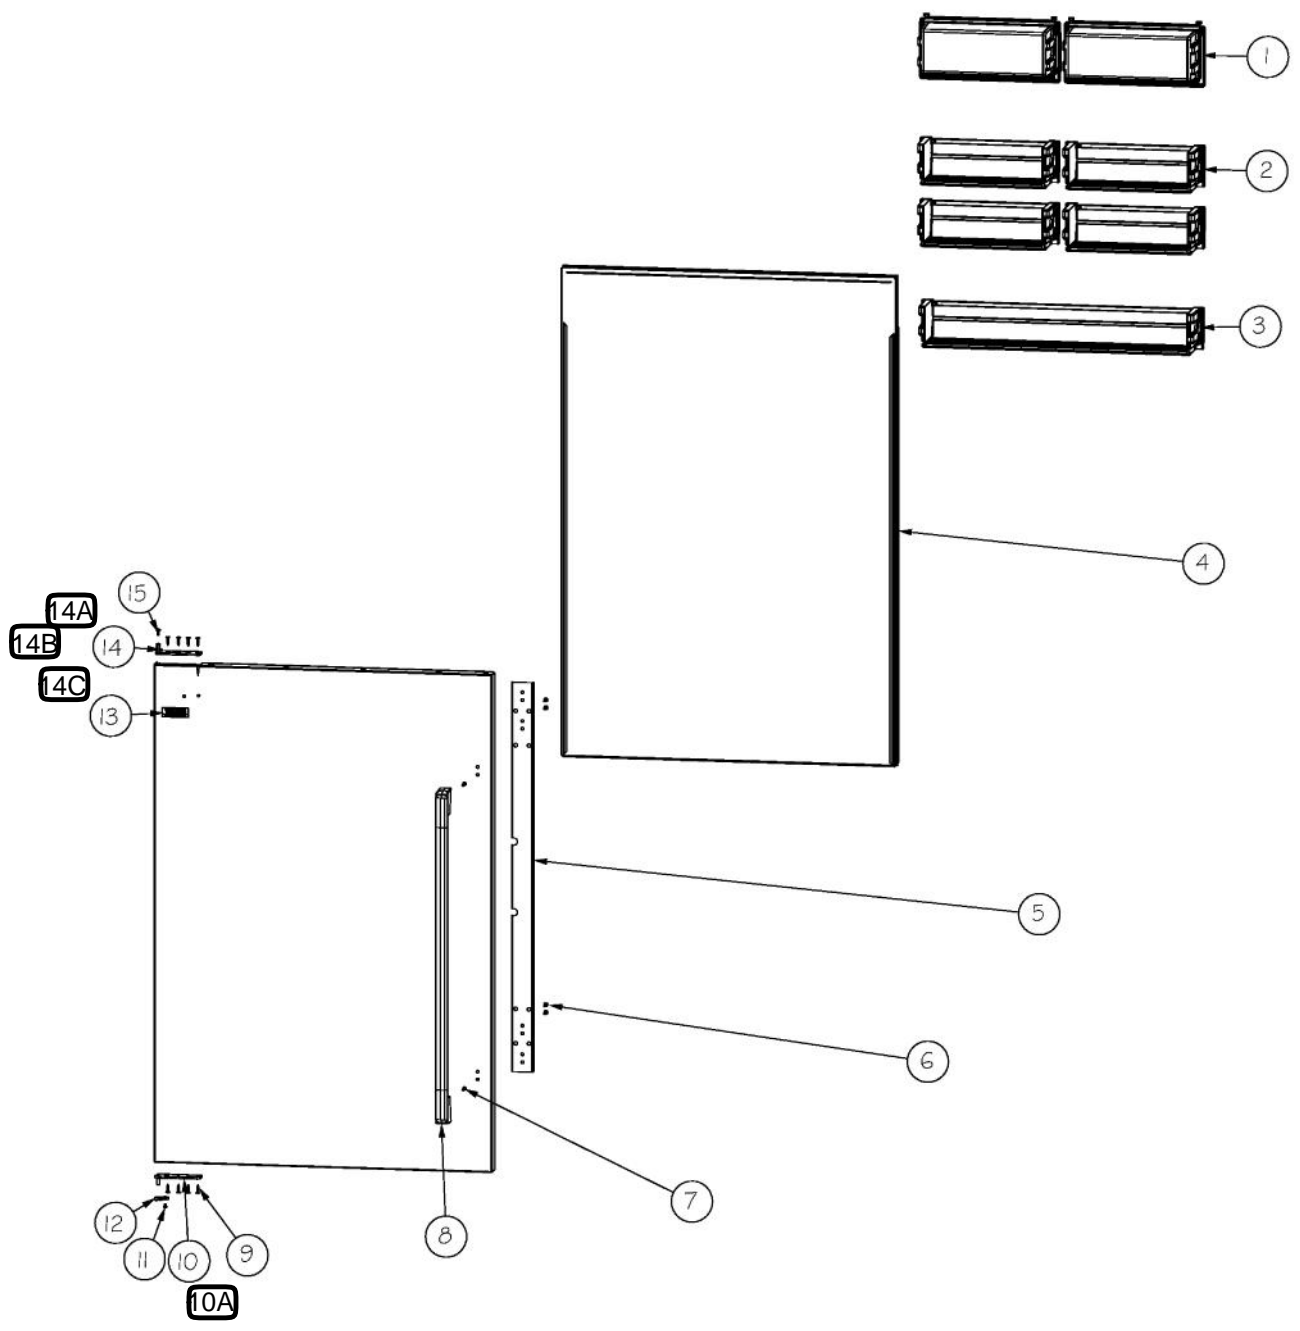

Ref #	Part Number	Qty.	Description
1	K2099933	1	MC BACK 36
2	K2099455	1	SUPPORT MC Z
3	G5099929	1	MC COVER COMPLETE ASM
4	K2099931	1	MC TOP 36
5	PC040010	28	POP RIVET
6	PB970171	1	MC INSULATION - BACK SIDE
7	K2099459	1	MC SIDE R
8	PD020194	10	SCREW-SM
9	A3189370	2	GASKET-FOAM VA3189370
10	A4554806	1	BUSHING-SNAP VA4554806
11	PB070358	1	INSULATION MC COVER
12	K20915902	1	CROSSMEMBER PSM 36
13	PM910071	2	COVER - END CAP 12119801
14	M0215318	12	SCREW-SM
15	PM910348	1	ENP CAP GRILLE R
16	M0224128	8	SCREW-SM
17	PK050004	2	BRACKET GRILLE
18	PM910419	1	GRILLE LOUVER LOWER AF AR 36 L DES FOL
19	PM910429	1	GRILLE LOUVER MID AF AR 36 DES FOL
20	M0230028	1	SCREW-TC
21	PM910084	1	SUPPORT GRILLE 12201201
22	PM910418	1	GRILLE LOUVER UPPER AF AR 36 DES FOL
23	K2099471	1	BRACKET GRILLE SUPPORT L
24	PM910349	1	END CAP GRILLE L
25	PD020233	2	SCR LAG 5/16-9 GX 5/16X7/16 WAF IHXW 3 S ZN
26	PD040157	6	BEARING SLEEVE
27	K20915675	2	BRACKET PSM
28	K2099460	1	MC SIDE L
NI	014631-000	1	GRILLE, ASM, 36 BTM, DES, LH
NI	014627-000	1	GRILLE, ASM, 36 BTM DES, RH