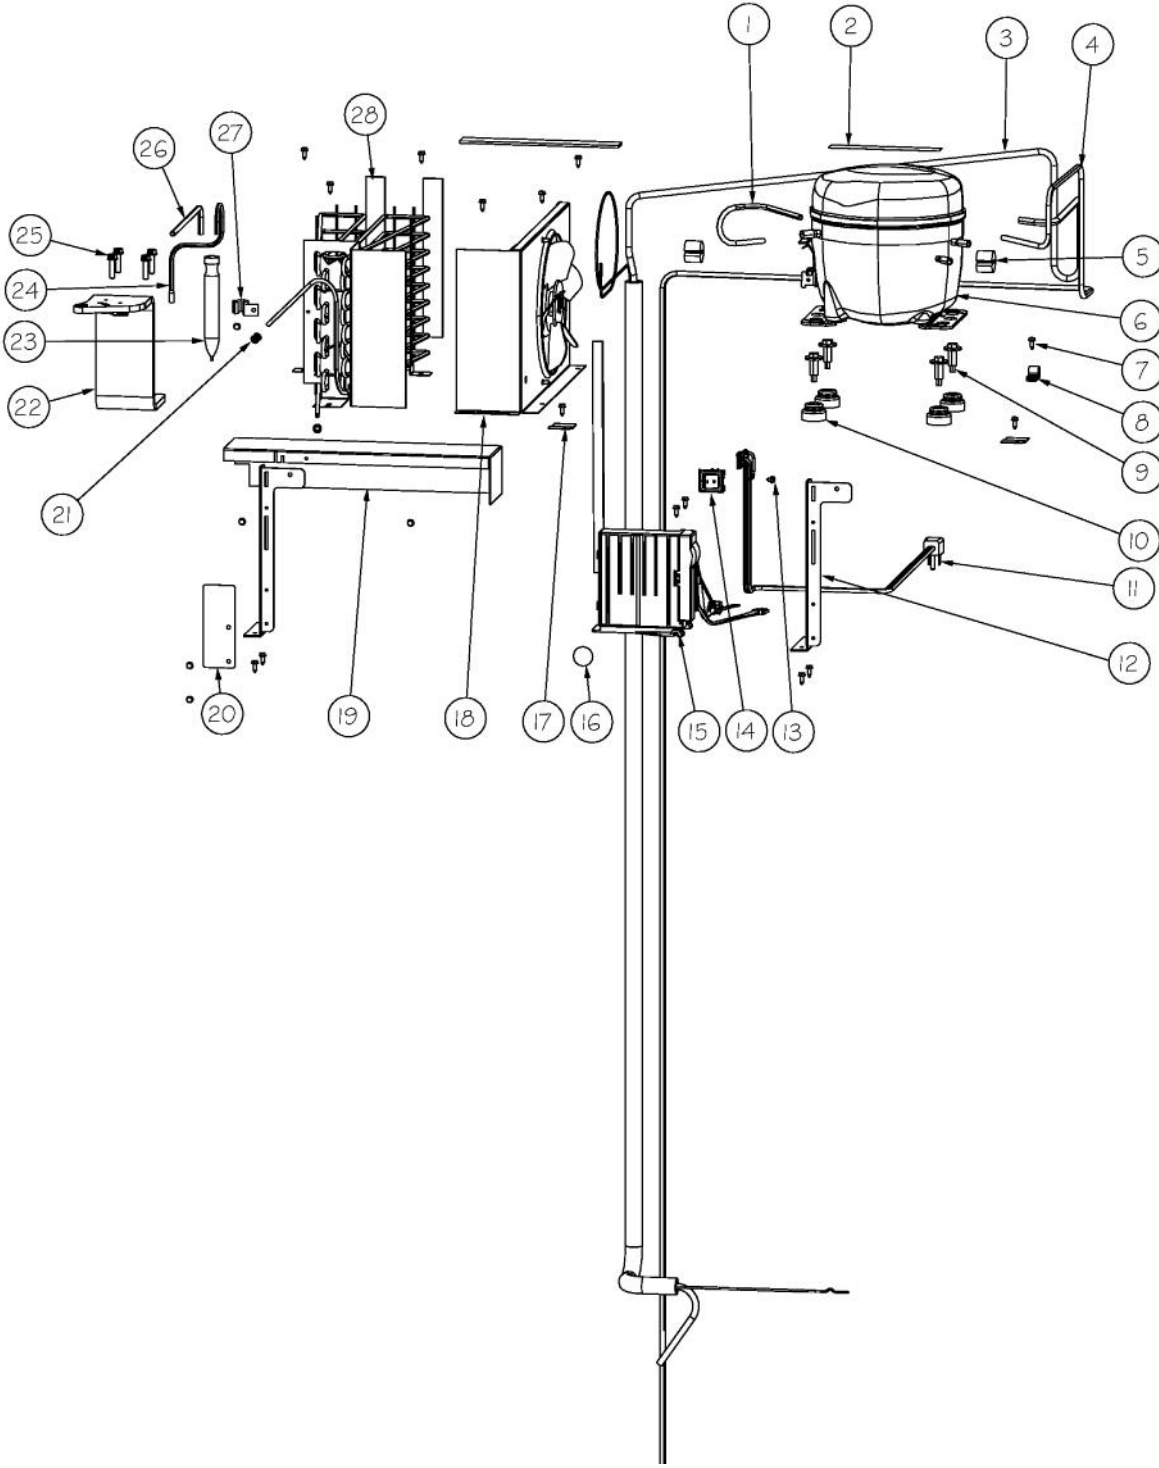

Ref #	Part Number	Qty.	Description
1	F2096507	1	TUBE-PROCESS GRN
2	C8982701	1	LABEL-COMP WARN
3	PB920154	1	HEAT EXCHANGER ASM BM 36
4	F296517	1	DISCHARGE TUBE 12414401
5	10699601	2	DAMPER-TUBING .8
6	PM010619	1	COMPRESSOR VCC
7	PD020194	20	SCREW-SM
8	PD030118	1	SCREW - SHLDR
9	M0221523	4	SCREW - SHLDR
10	10835901	4	GROMMET RUBBER V10835901
11	10916507	1	TUBE-PROCESS GRN
12	K20912569	2	BRACKET GRILLE SUPPORT
13	M0211014	1	SCREW-SM
14	PE950149	1	SWITCH POWER
15	002574-000	1	INVERTER COMPRESSOR
16	PF930682	1	LABEL WARNING INVERTER
17	K2096943	2	PANEL BRACKET
18	G5096494	1	COND. FAN ASSY
19	K20912361	1	DIVERTER AIR HI SIDE 36
20	000975-000	1	SUPPORT, FAN SWITCH
21	007407-000	2	RING,LOK, .187 DIA
22	G50914180	1	TOP HINGE ASM L 36 BM
22	G50914173	1	TOP HINGE ASM R 36 BM
23	030926-000	1	DRIER - HIGH SIDE
24	F2096669	1	TUBE-DRIER COND
25	000570-000	4	HEX SCREW
26	F2097740	1	TUBE PROCESS
27	10547001	1	CLIP-DRIER V10547001
28	A3189370	3	GASKET-FOAM VA3189370