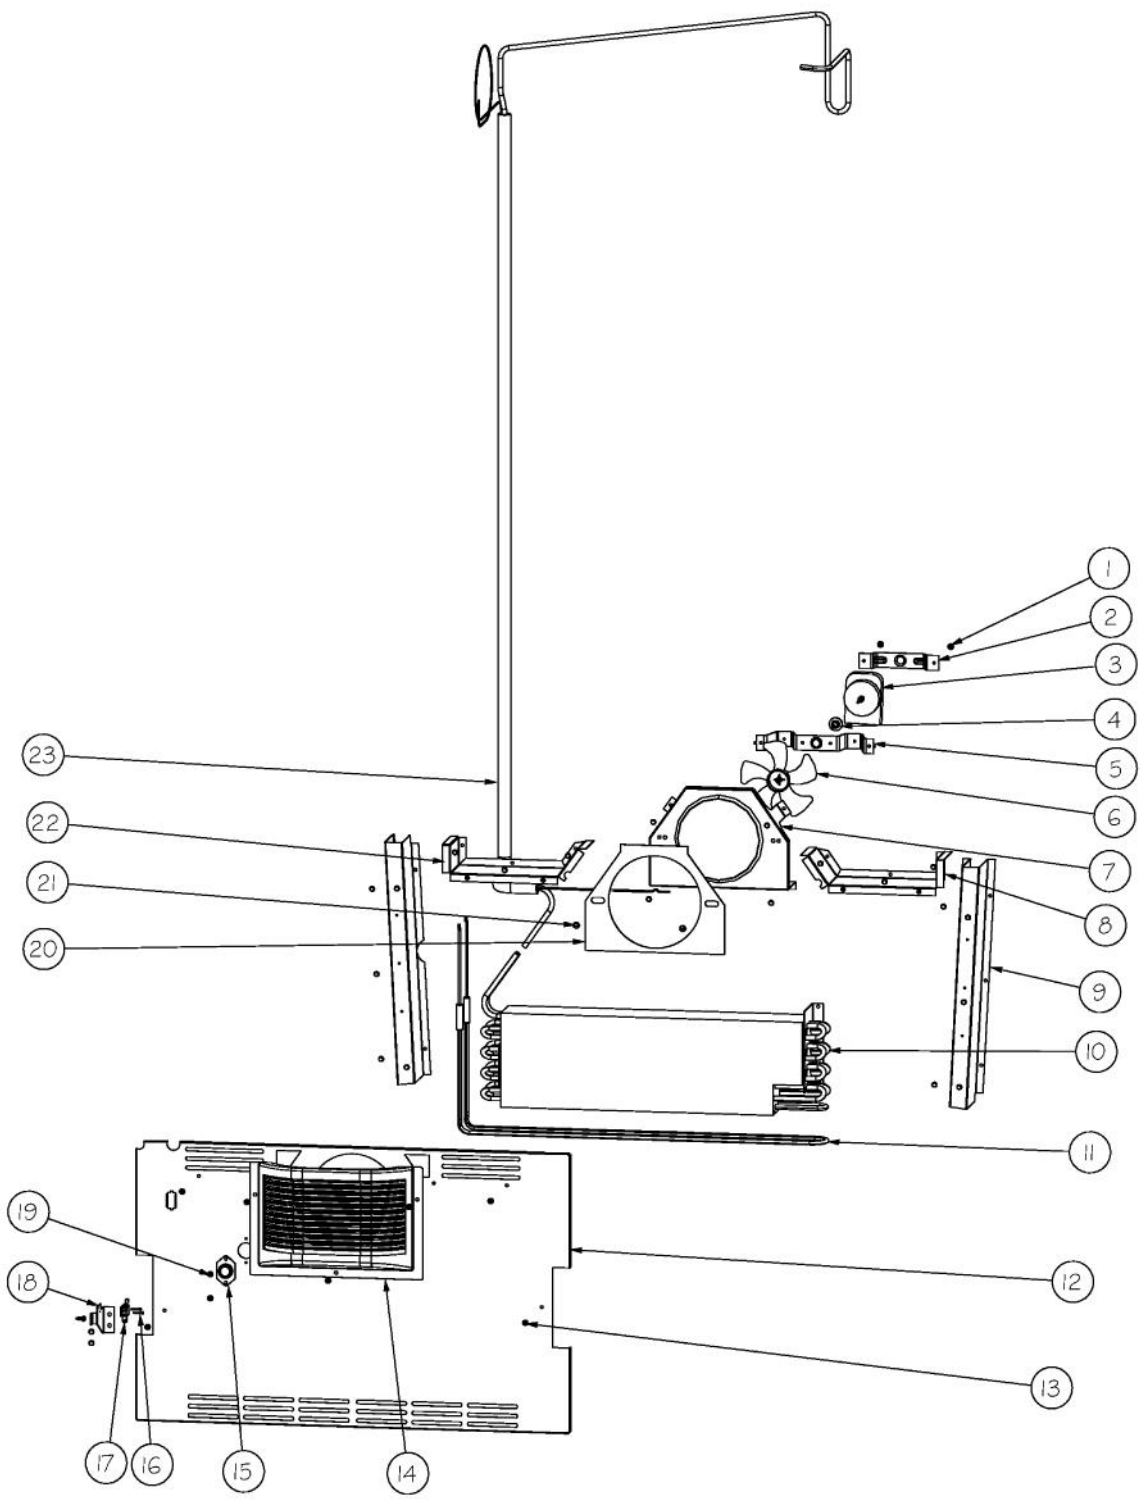

Ref #	Part Number	Qty.	Description
1	PD020193	22	SCR 8-18 X 3/8
2	L21910017	1	BRACKET FAN EVAP
3	PE950153	1	MOTOR EVAP FAN
4	A1017202	1	GROMMET-FAN VA1017202
5	10656101	1	BRKT-MTR UP STEEL V1065601Q
6	12059901	1	FAN-EVAP/5.250 V12059901
7	PM910168	1	SHROUD EVAP FAN BM
8	K2097169	1	BRKT DIVIDER R
9	K2097172	2	RETURN AIR CHANNEL
10	PM910178	1	BOTTOM MOUNT EVAP
11	PJ910030	1	BOTTOM MOUNT EVAP HEATER
12	000247-000	1	COVER, EVAP, BM
13	M0211018	7	SCREW-SM
14	12063301	1	FREEZER FAN COVER
15	C8983701	1	THERMISTOR
16	M0213105	2	SCREW-SM
17	003471-000	1	SWITCH SNAP-ACTION BM 36
18	K2098398	1	36 BM SWITCH MOUNTING BRKT
19	M0211014	2	SCREW-SM
20	12102401	1	GSKT-EVAP FAN SHRD V12102401
21	PD020038	2	SCREW-NO.10 X 3/8 HEX WH.HD.T(F)GREEN
22	K2097168	1	BRKT DIVIDER L
23	031006-000	1	HEAT EXCHANGER ASM BM 36
NI	PB910259	1	THERMOSTAT DEFROST TERMINATOR