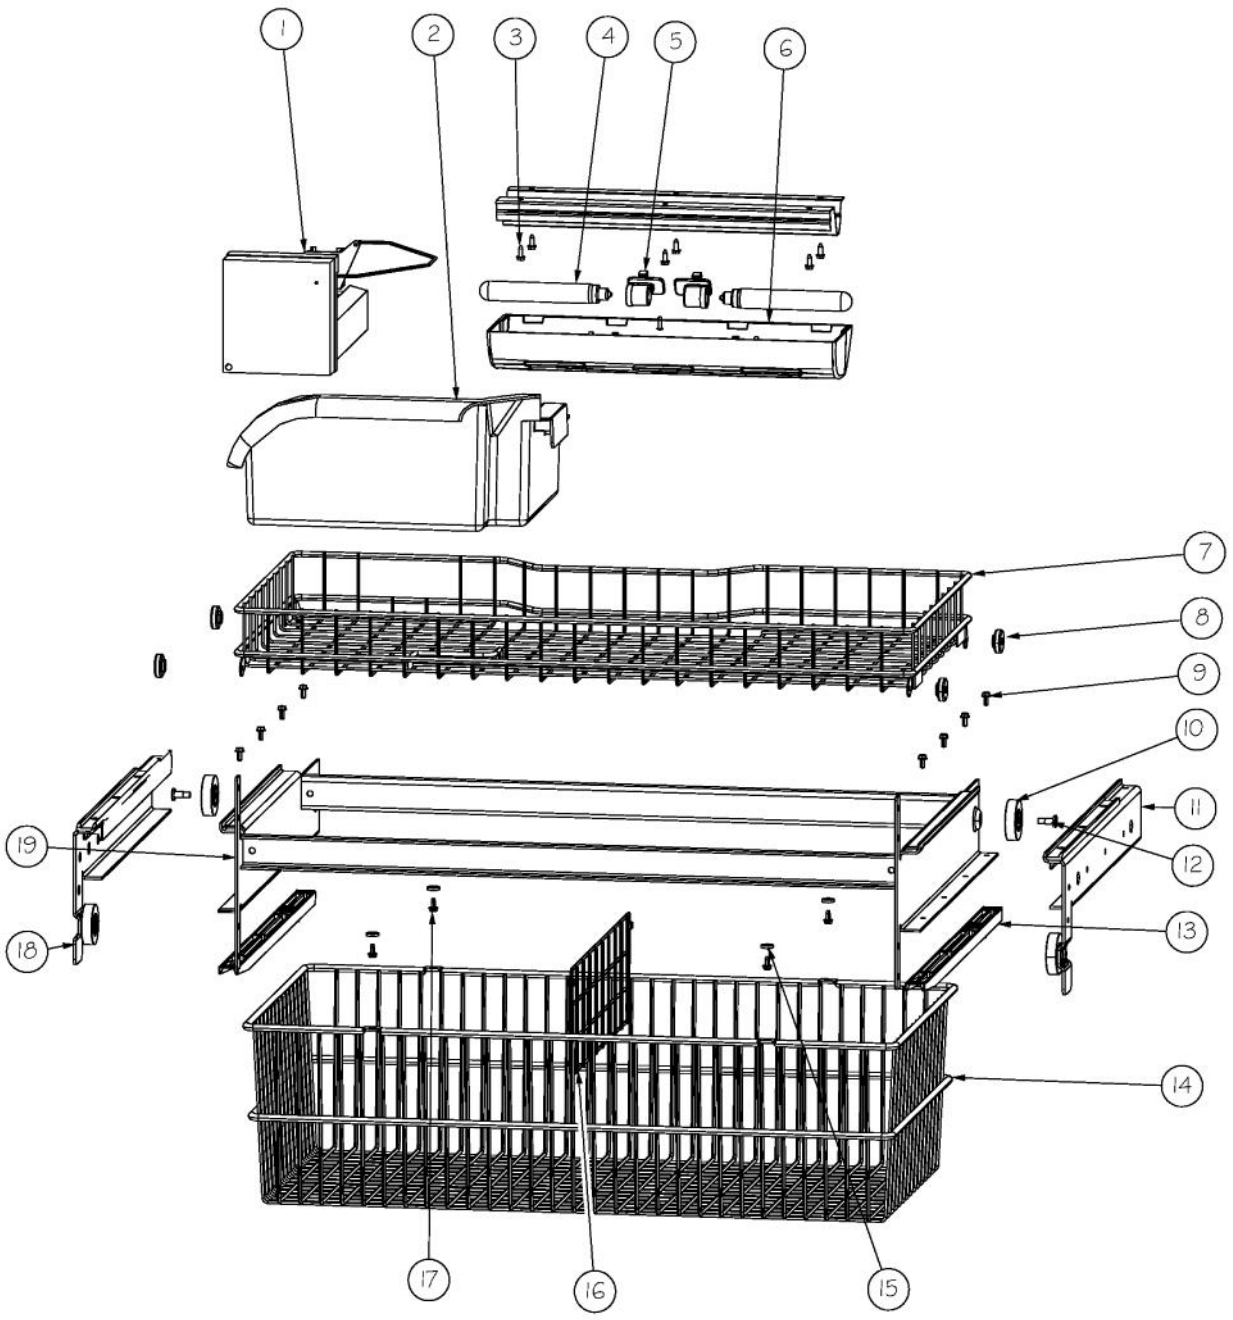

Ref #	Part Number	Qty.	Description
1	L20910705	1	BRACKET LIGHT AR 36
2	PE950125	4	LIGHT SOCKET
3	A3079001	4	LAMP - 40W
4	PD020194	12	SCREW-SM
5	PK930267	1	COVER LIGHT ASM AF AR BM 36
6	000732-000	1	FRESH FOOD FAN - 1.2 W
7	K2096475	1	PLATE-FAN MNT 12404701
8	M0221913	2	SCREW-SM
9	PD020195	3	SCR 8-18 X 5/8
10	12070201	1	CAP-R FAN COVER V12070201
11	M0238535	12	SCREW-SM
12	PM910351	4	SHELF ASM GLASS BM 36 FF
13	PK020074	2	LADDER SIDE BTM 36
14	12071501	1	LADDER-CTR CANT V12071501
15	G50911908	1	SHELF & SLIDE ASM AR 36
16	012396-000	2	DRAWER,PRODUCE,ASM AR 36
17	PK930388	1	DUCT, MEATSAVOR REAR BM 36
18	M0211021	11	SCREW-SM
19	PK930286	1	SHELF MEATSAVOR AR/BM 36
20	PK930175	1	SUPPORT DRAWER MEAT SAVOR SXS 42/48 R
21	M0581001	16	GROMMET-SCREW
22	PK930283	1	DUCT MEATSAVOR SPACER
23	PK930172	1	COVER CONTROL MEAT SAVOR
24	PK930168	1	DIAL CONTROL MEAT SAVOR
25	PM910334	1	ROLLER TENSION
26	PK930169	1	DUCT MEAT SAVOR SXS 42/48 R
27	M0224128	1	SCREW-SM
28	PK930173	1	SUPPORT SLIDE MEAT SAVOR SXS 42/48 R
29	PD920162	6	SCR 8-16 PLASTITE PNP 1/4 S
30	PM910287	1	SLIDE MEAT SAVOR R
31	PK930278	1	DRAWER MEAT SAVOR AR BM 36
32	PM910288	1	SLIDE MEAT SAVOR L
33	PK930174	1	SUPPORT SLIDE MEAT SAVOR SXS 42/48 L
34	PK930284	1	DUCT MEATSAVOR LEFT
35	PK930176	1	SUPPORT DRAWER MEAT SAVOR 42/48 L
36	009916-000	1	MEAT SAVOR LID/DOOR AR/BM36
37	12070202	1	CAP-L FAN COVER V12070202
38	12067401	1	FAN COVER
39	PD020188	2	SCR 8-18 BT HXWS 1 1/2
NI	010093-000	1	PLASMA CLUSTER