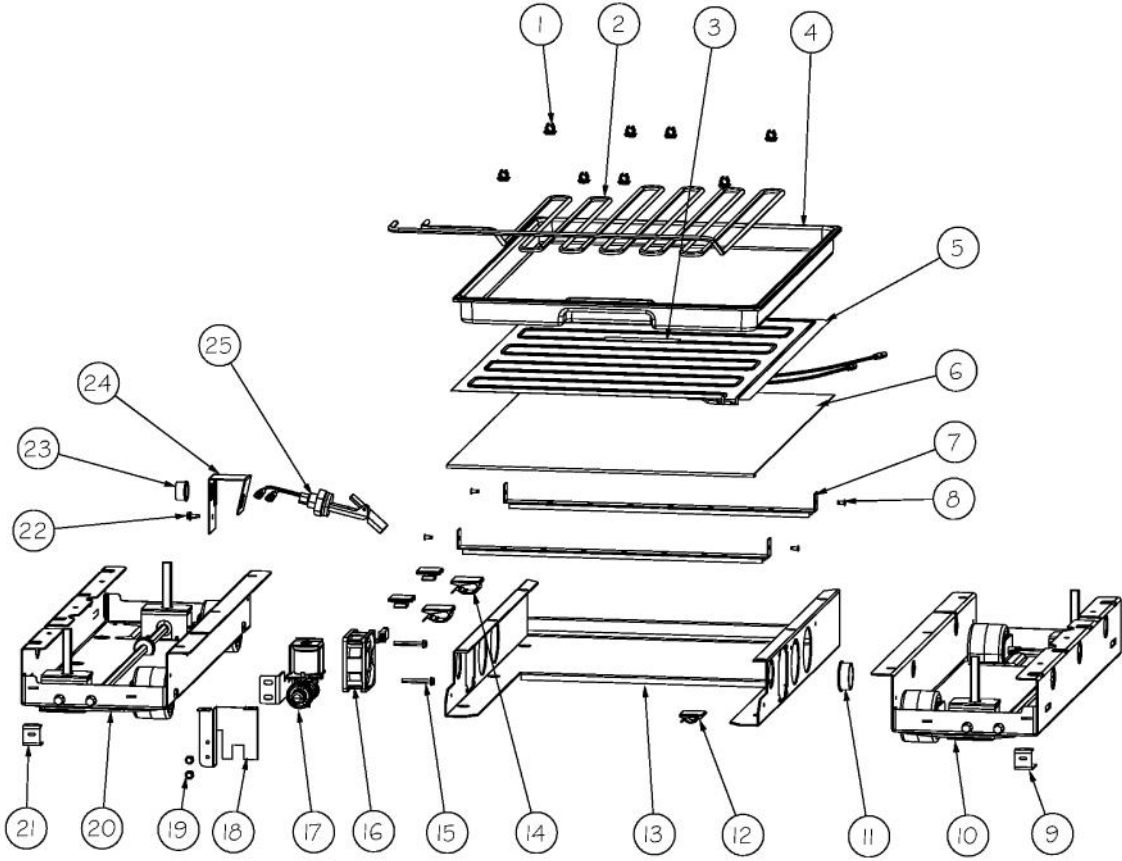

Ref #	Part Number	Qty.	Description
1	PD030146	1	STAND OFF LOCK CLIP
2	F2096549	1	SERPENTINE-DRAIN 12131801
3	PF031267	1	LABEL HEATER PAN
4	PK930348	1	PAN DRAIN
5	PE070707	1	PAN HEATER
6	L20914124	1	TRAY PAN HEATER
7	K20913040	2	BRACKET, CONDENSATE SUPPORT
8	10699601	4	DAMPER-TUBING .8
9	K2098044	1	BRKT GRILLE SUPPORT
10	PM910398	1	LEVELER ASSEMBLY - R
11	A4554817	1	BUSHING-SNAP VA4554817
12	M0104106	3	CLIP-CORD VM0104106
13	K20915952	1	SHIELD BOTTOM DRAIN
14	M0104102	1	CLIP-CORD RED
15	PD020274	1	SCR SLTD HEX WSHR HD 8X1.250 BT
16	004551-000	1	AXIAL FAN
17	PA970012	1	SINGLE WATER VALVE
18	K20913788	1	BRKT VALVE H2O SINGLE
19	M0220417	1	SCREW-TC
20	PM910399	1	LEVELER MODULE L
21	K2098096	1	BRKT GRILLE SUPPORT
22	M0253916	1	SCREW-TF
23	A4554806	1	BUSHING-SNAP VA4554806
24	B20915627	1	BRACKET HORIZ FLOAT SWITCH
25	PE050248	1	FLOAT SWITCH HORIZONTAL