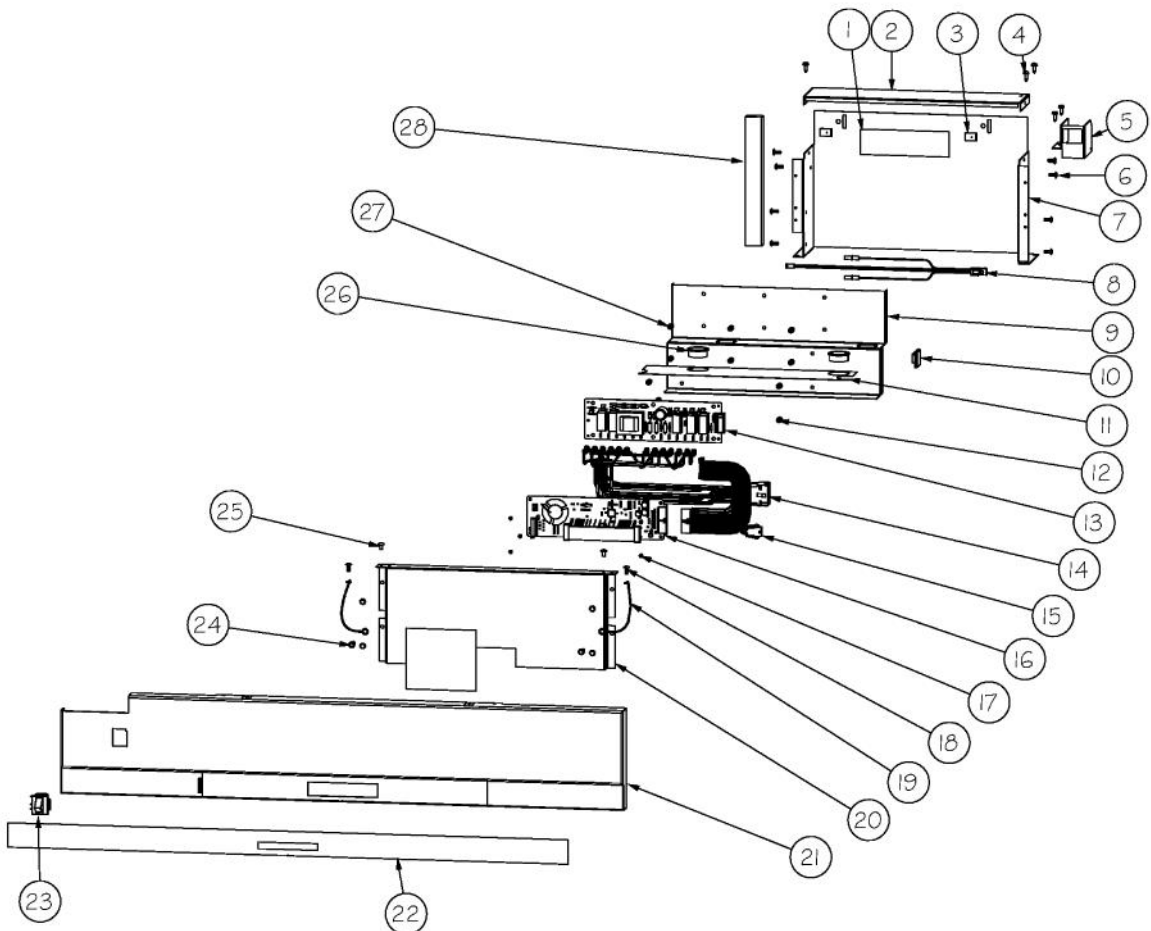

Ref #	Part Number	Qty.	Description
1	PF930487	1	TECH LITERATURE LABEL - 2
2	K20915000	1	CONTROL BOX TOP
3	M0288120	1	NUT-SPEED, VM0288120
4	PD020194	7	SCREW-SM
5	K2098654	1	BRACKET SWITCH POWER
6	PC040010	8	POP RIVET
7	K2099402	1	CONTROL BOX
8	PE970609	1	HARNESS CONTROL BOARD
9	K20910060	1	BRACKET - PC
10	M0104106	1	CLIP-CORD VM0104106
11	005396-000	1	FILM,PROTECTIVE
12	M0585506	4	SUPPORT
13	005319-000	1	POWER CONTROL BOARD ASM
14	PE070785	1	HARNESS HIGH VOLT
15	PE970464	1	HARNESS LOW VOLT
16	PE070728	1	BOARD LOW VOLTAGE
17	PD020013	5	TYPE AB NO.6 X 3/8 PH PAN HD. SMS
18	PC040010	2	POP RIVET
19	12064001	2	SUPP-CONT PANEL
20	K20910061	1	CONTROL BOX FRONT
21	PK030459	1	PANEL CONTROL AR 36 L
22	010491-000	1	OVERLAY SWITCH BTM 36
23	PE950122	1	SWITCH
24	M0238846	1	SCREW-SHLDR
25	M0224128	1	SCREW-SM
26	A4554817	2	BUSHING-SNAP VA4554817
27	M0585504	6	SUPPORT
28	A3030361	1	GASKET, RED