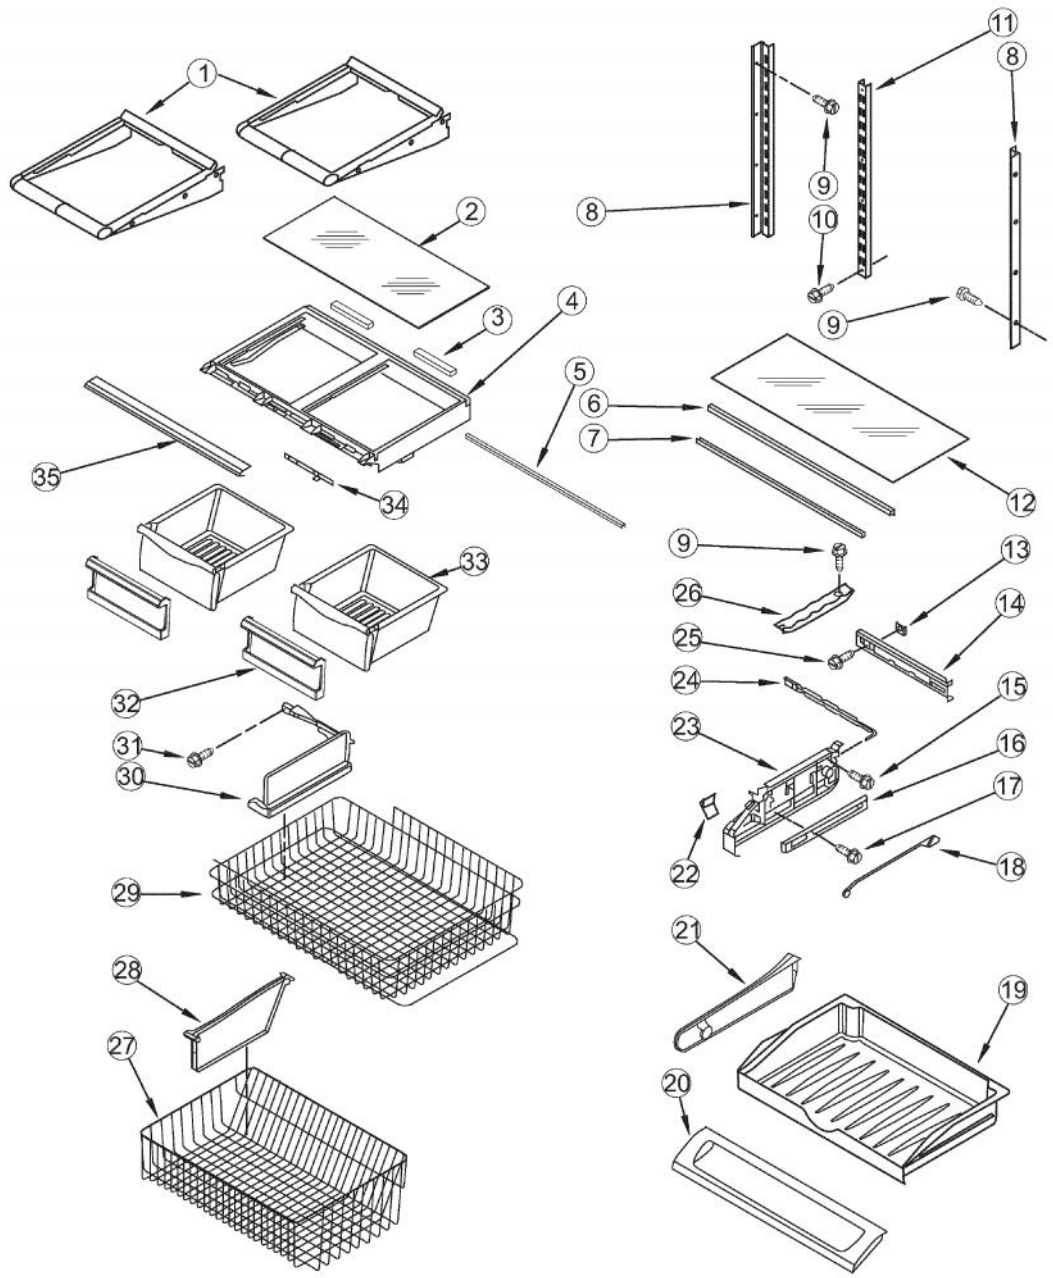

Ref #	Part Number	Qty.	Description
1	PS400066	4	SHELF, GLIDE OUT (67003169)
2	011575-000	1	GLASS, CRISPER COVER
3	011573-000	1	GASKET
4	PS400068	1	FRAME, CRISPER (67006185)
5	PS400073	1	BRACE, CRISPER
6	PS400075	2	EXTRUSION, GLASS SUPPORT (67006010)
7	PS400079	1	BRACE, PANTRY (67002330)
8	PS400105	2	RAIL, SHELF SUPPORT - RH / LH (67002489)
9	PS400042	3	SCREW, SMALL (67006400)
10	PS400106	2	SCREW, CENTER RAIL (67006360)
11	PS400104	1	RAIL, SHELF SUPPORT - CENTER (67001073)
12	PS400074	1	GLASS, PANTRY (67002332)
13	PS400082	1	GASKET, PANTRY (67002329)
14	PS400081	1	CONTROL HOUSING (67005625)
15	PS400078	4	SCREW, END CAP (67006415)
16	011574-000	1	GLIDE, PANTRY
17	PS400013	4	SCREW, DOOR STOP (67006287)
18	PS400086	1	BAR, TEMP CONTROL (67003794)
19	PS400087	1	DRAWER, PANTRY (67003530)
20	011576-000	1	LID, PANTRY
21	PS400089	1	DIVIDER, PANTRY (67002321)
22	PS400085	1	KNOB, TEMP CONTROL (67003791)
23	PS400076	1	END CAP, LH PANTRY
23	PS400115	1	DRAWER SLIDE (12002684)
24	PS400083	1	TEMP CONTROL SLIDE (67003793)
25	PS400042	1	SCREW, SMALL (67006400)
26	PS400080	1	TRACK, DELI DRAWER (67001719)
27	PS400109	1	LOWER FREEZER BASKET (67006026)
28	PS400114	1	DIVIDER, LOWER BASKET (67004812)
29	PS400107	1	UPPER FREEZER BASKET (67004988)
30	PS400111	1	DIVIDER, UPPER BASKET (67004127)
31	PS400112	1	SCREW, UPPER DIVIDER (67006608)
32	PS400069	1	FRONT, CRISPER PAN (67005926)
33	PS400071	1	CRISPER PAN (67002659)
37	PS400070	1	SLIDE, HUMIDITY CONTROL (Y67001287)
38	PS400072	1	EXTRUSION, CRISPER FRONT (W10231489)