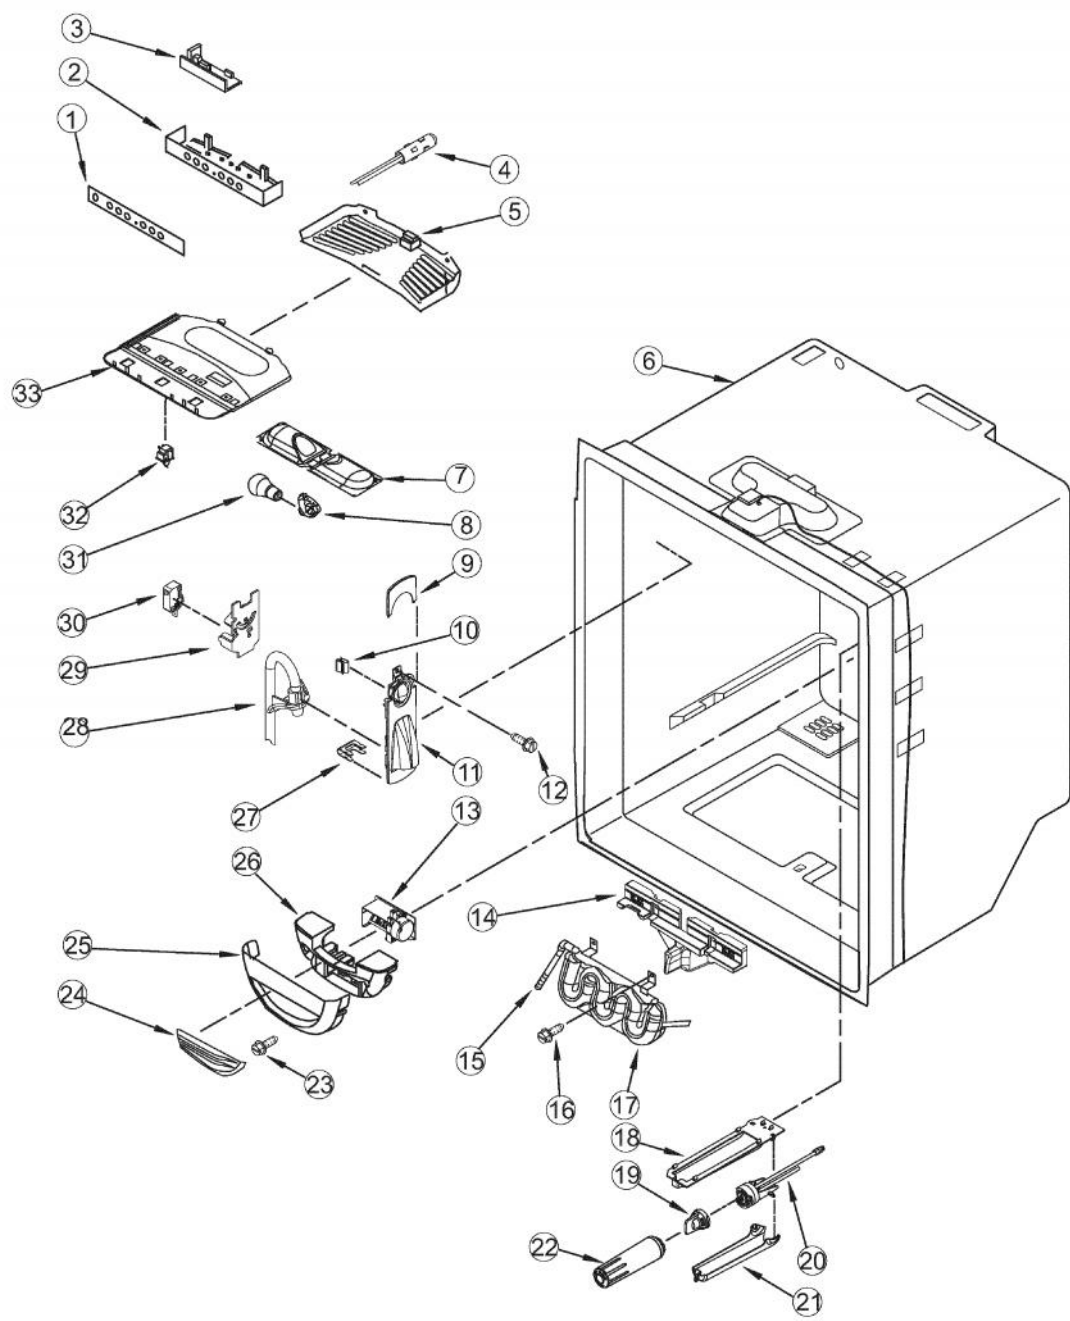

Ref #	Part Number	Qty.	Description
1	011497-000	2	GEAR, LT/RT
2	PS400108	1	SHAFT, RACK (67004017)
3	NOT REPLACEABLE	1	LINER
4	PS400092	1	FUNNEL, DRAIN
5	PS400091	1	SEAL, O-RING
6	PS400090	1	GASKET, DRAIN TUBE
7	PS400143	1	FOAM GASKET (67001291)
8	001507-000	1	WIRING DIAGRAM VGIC48-6G (NON-ADH)
9	001506-000	1	VGIC364Q WIRING DIAGRAM (NON-ADHESIVE)
10	PS400353	1	THERMISTOR
11	PS400139	1	MOTOR, EVAPORATOR FAN (67003636)
12	001508-000	1	WIRING DIAGRAM VGIC48-6Q (NON-ADH)
13	001503-000	1	PRO 27 INSULATION RETAINER (BEFORE 7/17/06)
14	PS400126	1	GASKET (A3189396)
15	PS400149	1	COVER, FREEZER THERMISTOR (67003924)
16	PS400125	1	COVER, EVAPORATOR (67005873)
17	001505-000	1	VGIC364G WIRING DIAGRAM (NON-ADHESIVE)
18	001509-000	1	WIRING DIAGRAM - VGIC48-4G (NON-ADH)
19	PS400129	4	SCREW, SMALL (67006425)
20	PS400058	1	COVER, FREEZER LIGHT (67003905)
21	011498-000	1	SOCKET, LIGHT
22	001499-000	1	PRO 30`` INSULATION RETAINER KIT (AFTER 7-17-06)
23	PS400062	1	SCREW, HOUSING (67006530)
24	PS400060	1	LIGHT HOUSING (67001035)
25	PS400061	1	LIGHT SWITCH / INTERLOCK (12002646)
26	PS400059	1	MODULE, FREEZER CONTROL (67003906)
27	001500-000	1	PRO 30`` INSULATION RETAINER KIT ( BEFORE 7-17-06)
27A	001501-000	1	PRO 27`` INSULATION RETAINER KIT (AFTER 7-17-06)
28	PS400101	8	SCREW, BRACKET (67006473)
29	PS400116	1	BASKET CRADLE - LEFT TRACK (67004728)
29A	PS400117	1	BASKET CRADLE - RIGHT TRACK (67004729)
30	001504-000	1	SLIDE, DRAWER
31	PS400093	6	SCREW, ADAPTER (67006406)
32	PS400118	1	ADAPTER - LEFT TRACK (67004971)
32A	PS400119	1	ADAPTER RIGHT TRACK (67004972)
NI	001510-000	1	WIRING DIAGRAM - VGIC488-4GQ (NON-ADH)