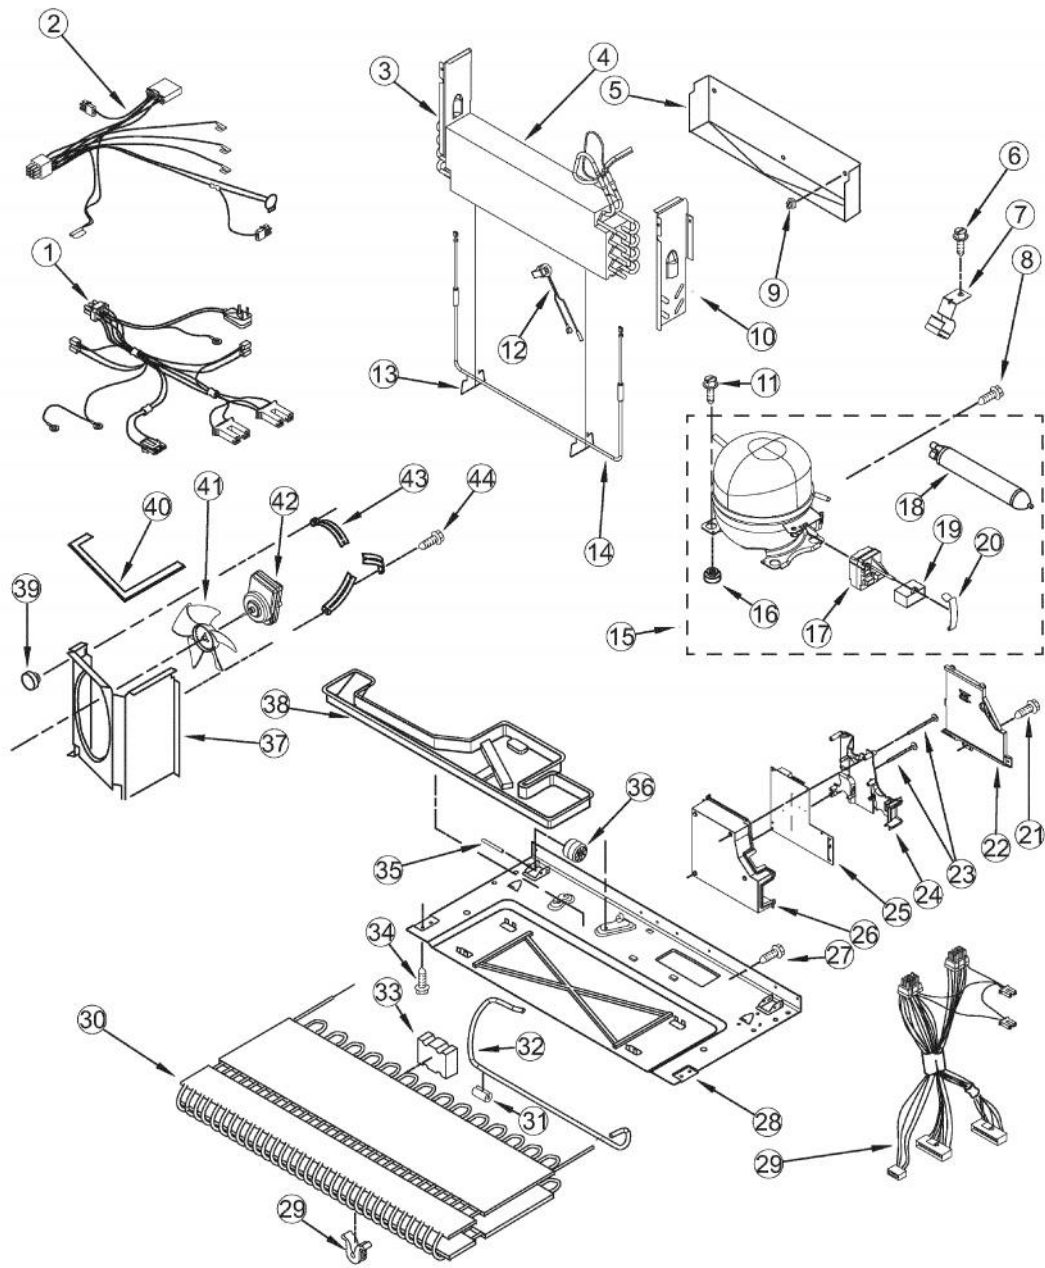

Ref #	Part Number	Qty.	Description
1	011552-000	1	HARNESS, UNIT W/POWER CORD
2	011542-000	1	HARNESS, EVAP. HEATER
3	PS400135	1	DAM, RIGHT RETURN (67001084)
4	PS400143	1	FOAM GASKET (67001291)
5	PS400123	1	DRIP TRAY, E-CT (67002490)
6	PS400148	1	SCREW, CLIP (67006737)
7	011556-000	1	CLIP, DRIER
8	PS400155	1	GROUND SCREW (67006433)
9	PS400124	1	CLIP, EVAPORATOR
10	PS400134	1	DAM, LEFT RETURN (67001083)
11	PS400153	3	SCREW, COMPRESSOR (67006432)
12	011546-000	1	THERMOSTAT, DEFROST
13	011548-000	1	CLIP, HEATER
14	PS400136	1	HEATER, EVAPORATOR (67002493)
15	PS400154	1	COMPRESSOR KIT (8201555)
16	PS400158	4	GROMMET, COMPRESSOR (67003493)
17	011544-000	1	RELAY, START
18	011553-000	1	DRIER
18	011555-000	2	AXLE, ROLLER
19	PS400182	1	CLAMP, TUBE
20	011543-000	1	CLIP, CAPACITOR
21	PS400190	3	SCREW, HV BOX COVER (67006615)
22	PS400189	1	COVER, HV BOX (67005421)
23	PS400184	1	SCREW, HV BOX (67006550)
24	PS400193	1	SPACER, HV BOX (67005418)
25	011562-000	1	BOARD, HV CONTROL
26	011561-000	1	BOX, HV
27	PS400129	1	SCREW, SMALL (67006425)
28	PS400163	1	BASE PAN (67005889)
29	011560-000	4	GROMMET, CONDENSER
29	PS400194	1	HARNESS, HV BOARD (67005419)
30	PS400166	1	CONDENSER (67006131)
31	PS400162	2	GROMMET CONDENSER (67005680)
32	PS400161	1	DISCHARGE TUBE (67004700)
33	011541-000	1	BLOCK, CONDENSER
34	PS400130	1	SCREW (67006573)
36	011559-000	2	ROLLER
37	011554-000	1	SHROUD
38	PS400161	1	DISCHARGE TUBE (67004700)
39	PS400165	3	GROMMET BRACKET (61004743)
40	PS400159	1	SEAL, CONDENSER SHROUD (61003210)
41	011540-000	1	BLADE, FAN
42	011547-000	1	MOTOR, FAN
43	PS400169	1	BRACKET, CONDENSER MOTOR (67004953)
44	PS400170	1	SCREW, BRACKT (67004954)
NI	011564-000	1	VALVE, ACCESS (1/4)
	011566-000	1	VALVE, ACCESS (5/16)
	011567-000	1	VALVE, ACCESS (3/8)
	011568-000	1	VALVE, ACCESS (1/2)
	011569-000	1	VALVE, ACCESS (5/8)
	011571-000	1	VALVE, ACCESS (3/4)
	011572-000	1	VALVE, ACCESS (3/16)