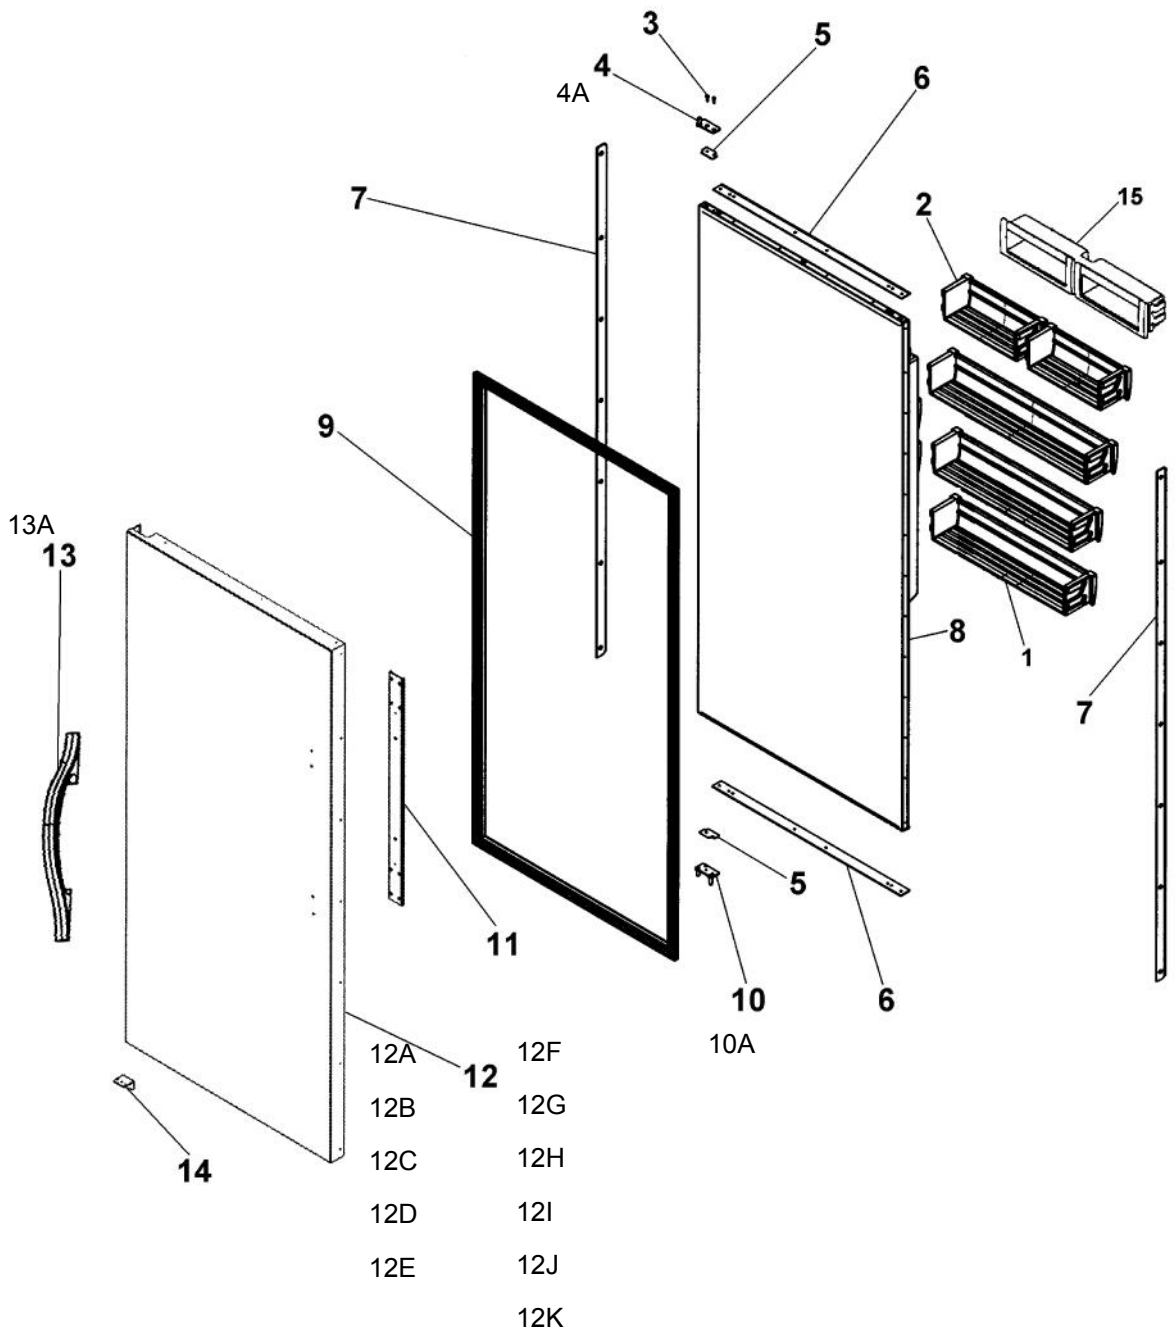

Ref #	Part Number	Qty.	Description
1	G5099297		DOOR BIN ASM FF 36 BM AND AR FULL
2	G5099298		DOOR BIN ASM FF 36 BM AND AR HALF
3	M0226233		SUB TO PD920174 - 10 X 7/8 PHILLIPS SMA TRI LOBE SA
4	PC920132		PIVOT PLATE ASSY - LH
4A	PC920133		PIVOT PLATE ASSY - RH
5	PD940092		SPACER - DOOR HINGE
6	PK930226		TRIM DOOR BULLNOSE 30 TOP/BTM
7	PE940176		TRIM - DOOR SXS PRO SIDES
8	G5098372		DOOR ASM COMPLETE AR 36
9	PB970156		GASKET
10	PC920147		PIVOT PLATE ASSY - WC LH BOT
10A	PC920146		PIVOT PLATE ASSY - WC RH BOT
11	K2097526		BRACKET - HANDLE SUPPORT
12	B2098387		DOOR SKIN AF AR 36 DES L
12A	C9098387BK		DOOR SKIN AF AR 36 DES L
12B	L2098387WH		DOOR SKIN AF AR 36 DES L
12C	C9098387BT		SKIN DOOR AF AR 36 DES L BT
12D	C9098387GG		SKIN DOOR AF AR 36 DES L GG
12E	C9098387SG		SKIN DOOR AF AR 36 DES L SG
12F	B2098389		DOOR SKIN AF AR 36 DES R
12G	C9098389BK		DOOR SKIN AF AR 36 DES R
12H	L2098389WH		DOOR SKIN AF AR 36 DES R
12I	C9098389BT		DOOR SKIN AF AR 36 DES R
12J	C9098389GG		DOOR SKIN AF AR 36 DES R
12K	C9098389SG		DOOR SKIN AF AR 36 DES R
13	PE030166		DESIGNER REFRIGERATOR HANDLE
13A	PE030166PVD		DESIGNER REFRIGERATOR HANDLE PVD
14	C90911328BK		STRIKER SWITCH
15	V12097404		DAIRY MODULE ASM