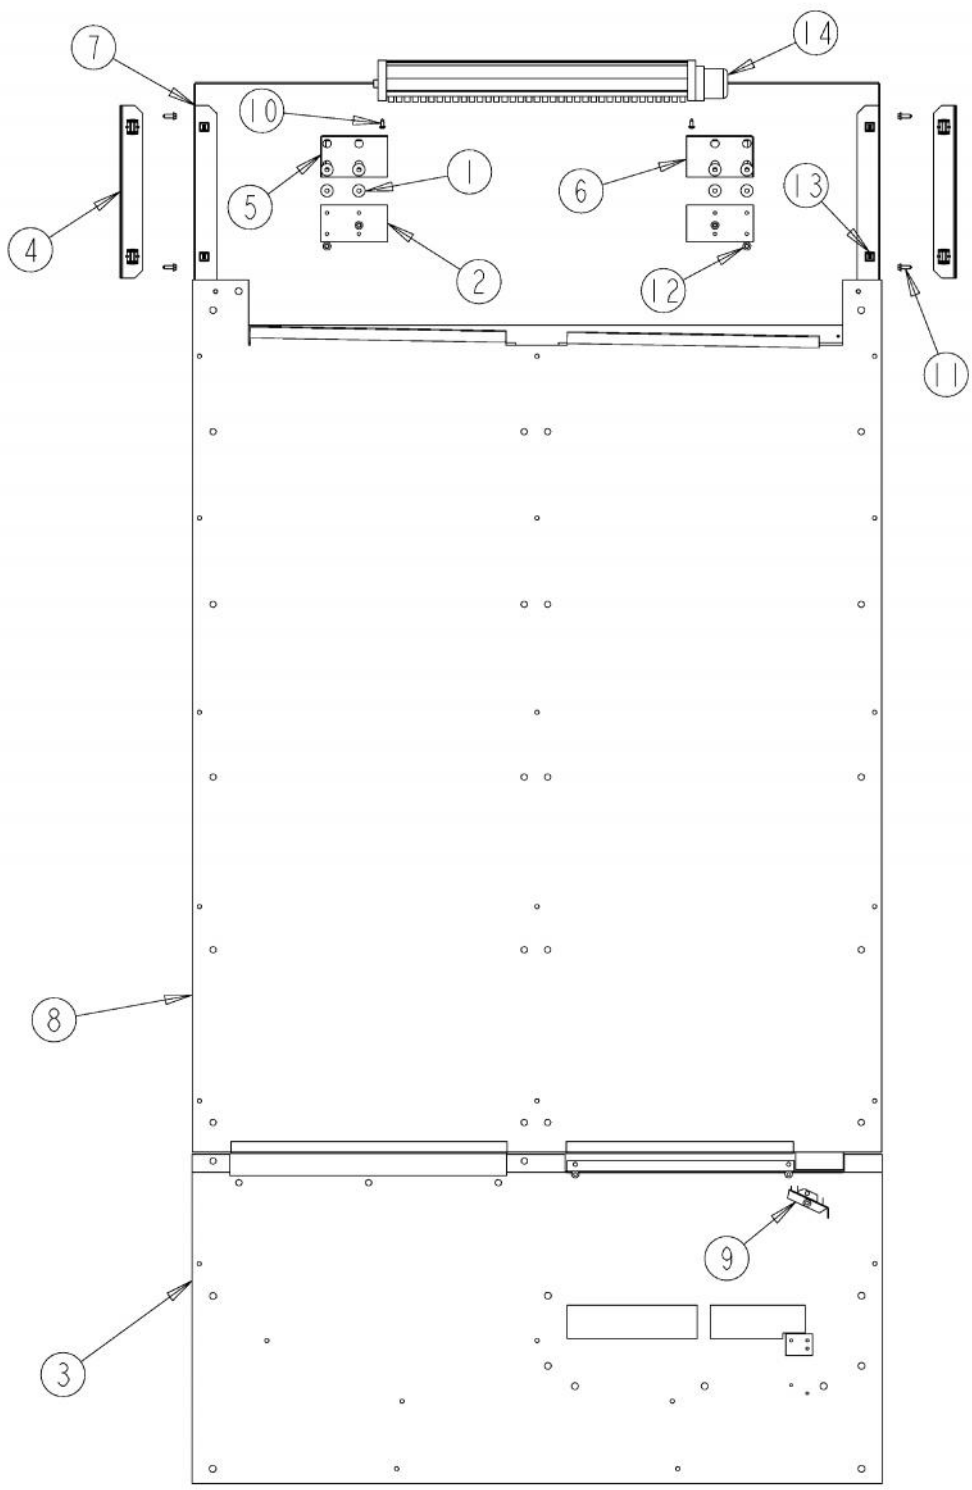

Ref #	Part Number	Qty.	Description
1	L20910705		BRACKET LIGHT AR 36
2	A3079001		LAMP - 40W
3	PE950125		LIGHT SOCKET
4	PK930267		COVER LIGHT ASM AF AR BM 36
5	PM910351		SHELF ASM GLASS BM 36 FF
6	G50911908		SHELF & SLIDE ASM AR 36
7	G50912333		PRODUCE DRAWER ASSEMBLY
8	PK930285		DUCT MEATSAVOR REAR AR 36
9	G50912334		DRAWER DELI ASM AR 36
10	PE950185		FAN, MEAT SAVER
NI	020822-000	1	FAN RESISTOR KIT BEFORE SERIALNo. 110409R00010145
11	PK930284		DUCT MEATSAVOR LEFT
12	PM910280		LADDER SIDE AF 30 36
13	PK930278		DRAWER MEAT SAVER AR BM 36
14	PM910334		ROLLER TENSION
15	PK930168		DIAL CONTROL MEAT SAVER
16	PK930169		DUCT MEAT SAVER SXS 42/48 R
17	PK930172		COVER CONTROL MEAT SAVER
18	PK930283		DUCT MEATSAVOR SPACER
19	PM910287		SLIDE MEAT SAVER R
20	PM910288		SLIDE MEAT SAVER L
21	PK930286		SHELF MEATSAVOR AR/BM 36
22	PK930288		DOOR MEATSAVOR ASM AR/BM 36
23	PM910284		LADDER CENTER AR 36
NI	PM910332		ACCESSORY ASSY

Ref #	Part Number	Qty.	Description
1	PM910455		EVAPORATOR AR 36 30
2	C8983701		THERMISTOR
3	PB920246		TUBE CAPILLARY ASM AR 36 30
4	F20913720		TUBE EVAP AR 36
5	F2099936		TUBE SUCTION AR 36
6	G50914189		DRAIN PAN ASM UPPER AR36
7	M0104102		CLIP-CORD RED
8	M0104106		CLIP-CORD VM0104106
9	M0210417		SCREW, MACHINE
10	M0232929		SCREW-SE
11	M0238535		SCREW-SM
12	PB970187		INSULATION TUBING 57.500
13	PD020194		SCREW-SM
14	PE970641		JUMPER FAN RESISTOR
15	PK030445		PAN DRAIN LOWER EVAP AR 30 36
16	PK030446		DRAIN VERTICAL AR 30 36
17	PM910280		LADDER SIDE AF 30 36
18	PM910284		LADDER CENTER AR 36
19	PM910496		MS HEAT EXCH ASM AR 36 30