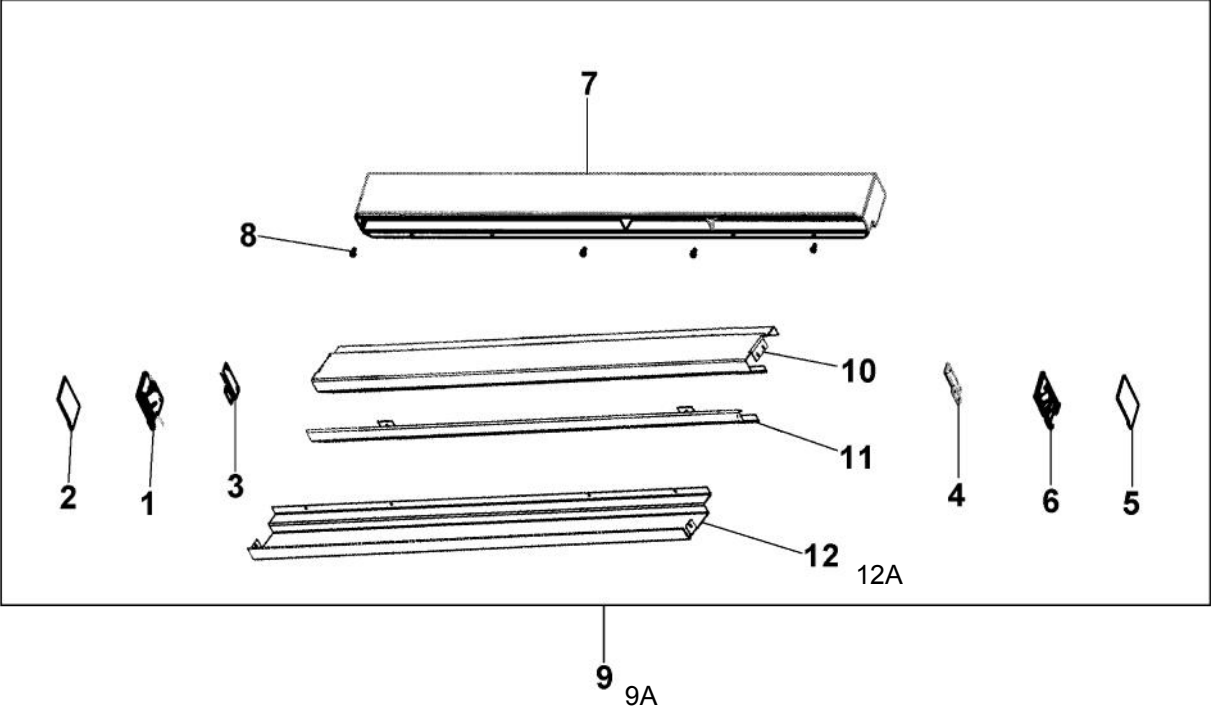

Ref #	Part Number	Qty.	Description
1	PM910349		END CAP GRILLE L
2	PM910071		COVER - END CAP 12119801
3	C9099471BK		BRACKET GRILLE SUPPORT DES L
4	C9099470BK		BRACKET GRILLE SUPPORT DES R
5	PM910072		COVER - END CAP 12119802
6	PM910348		ENP CAP GRILLE R
7	G90911117BK		AIR DUCT ASM COMPLETE AF AR 36 XBKX
8	M0220417		SCREW-TC
9	G32911121		GRILLE ASM AF AR 36 DES R
9A	G32911120		GRILLE ASM AF AR 36 DES L
10	PM910418		GRILLE LOUVER UPPER AF AR 36 DES FOL
11	PM910429		GRILLE LOUVER MID AF AR 36 DES FOL
12	PM910419		GRILLE LOUVER LOWER AF AR 36 L DES FOL
12A	PM910421		GRILLE LOUVER LOWER AF AR 36 R DES FOL
NI	PM910248		MANIFOLD --- FILTER