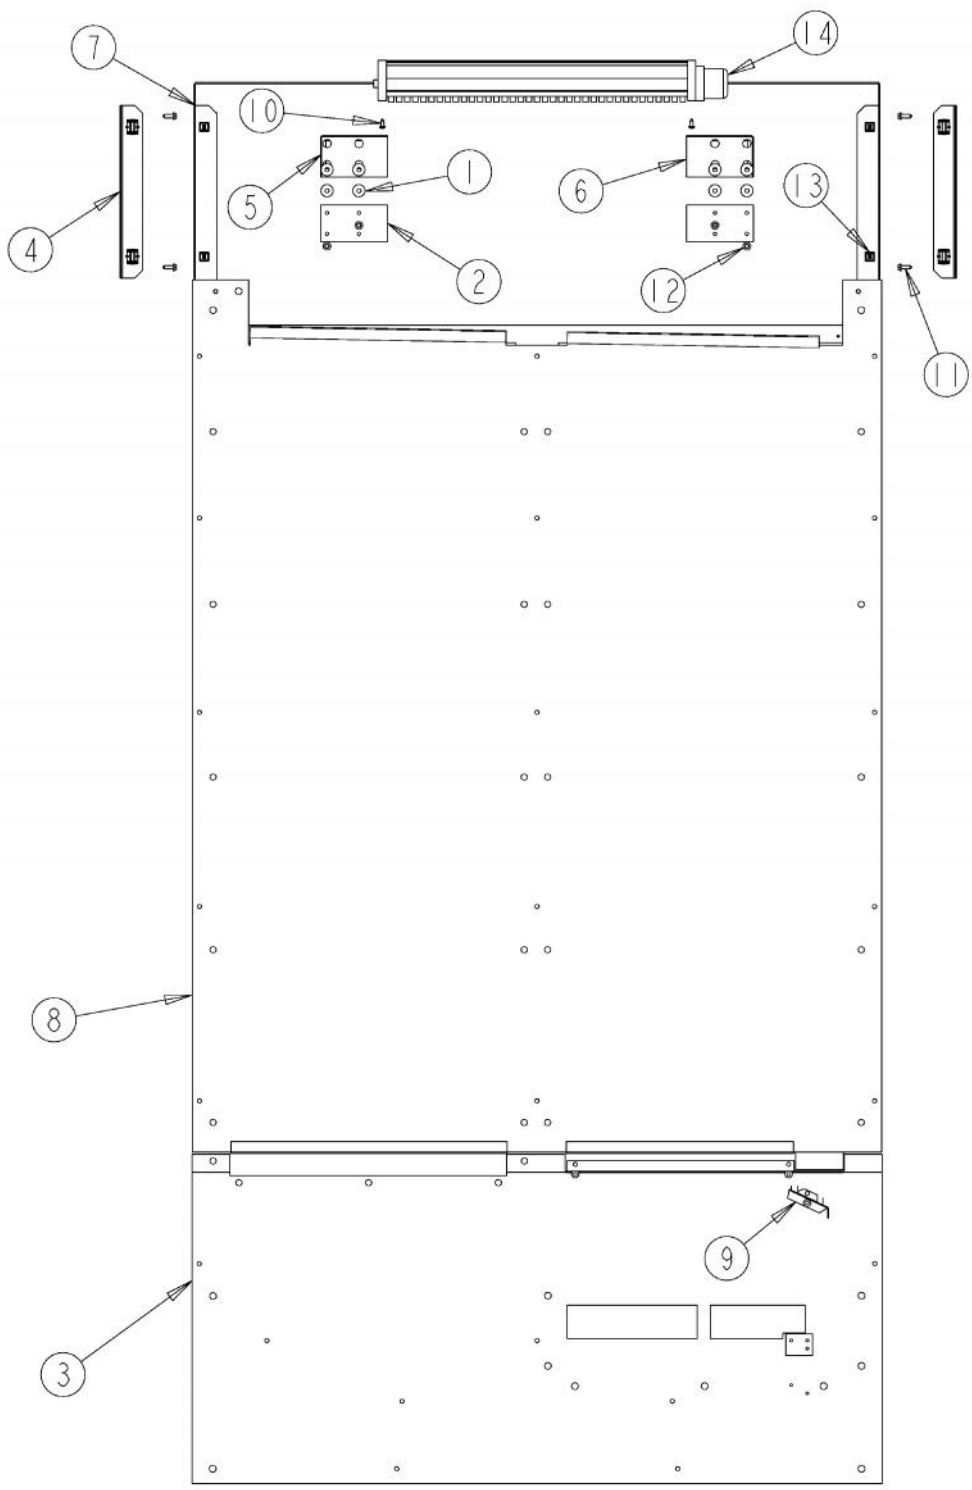

Ref #	Part Number	Qty.	Description
1	12234001		GROMMET-VIBRATION
2	B10914128		SPACER FAN AR 36/30
3	G31913715		COVER ASM LOWER EVAP AR 36
4	G50912369		ANGLE UPR EVAP MTNG AR
5	K20914132		BRKT, FAN MTG RT AR 36
6	K20914133		BRKT, FAN MTG LT AR 36
7	L20910793WH		COVER EVAP AR 36
8	L20913712WH		COVER SUMP UPPER AR 36
9	L20913713WH		DIVIDER AIR AR 36
10	M0217204		SCREW, SM
11	M0238616		SCREW-SM
12	M0238859		SCREW-SHLDR
13	PD950012		STRIKE PANEL ACCESS
14	PE950154		FAN EVAP HORIZ AF AR 30
NI	PB070288		1/4 X 1/2 CLOSED CELL SPONGE