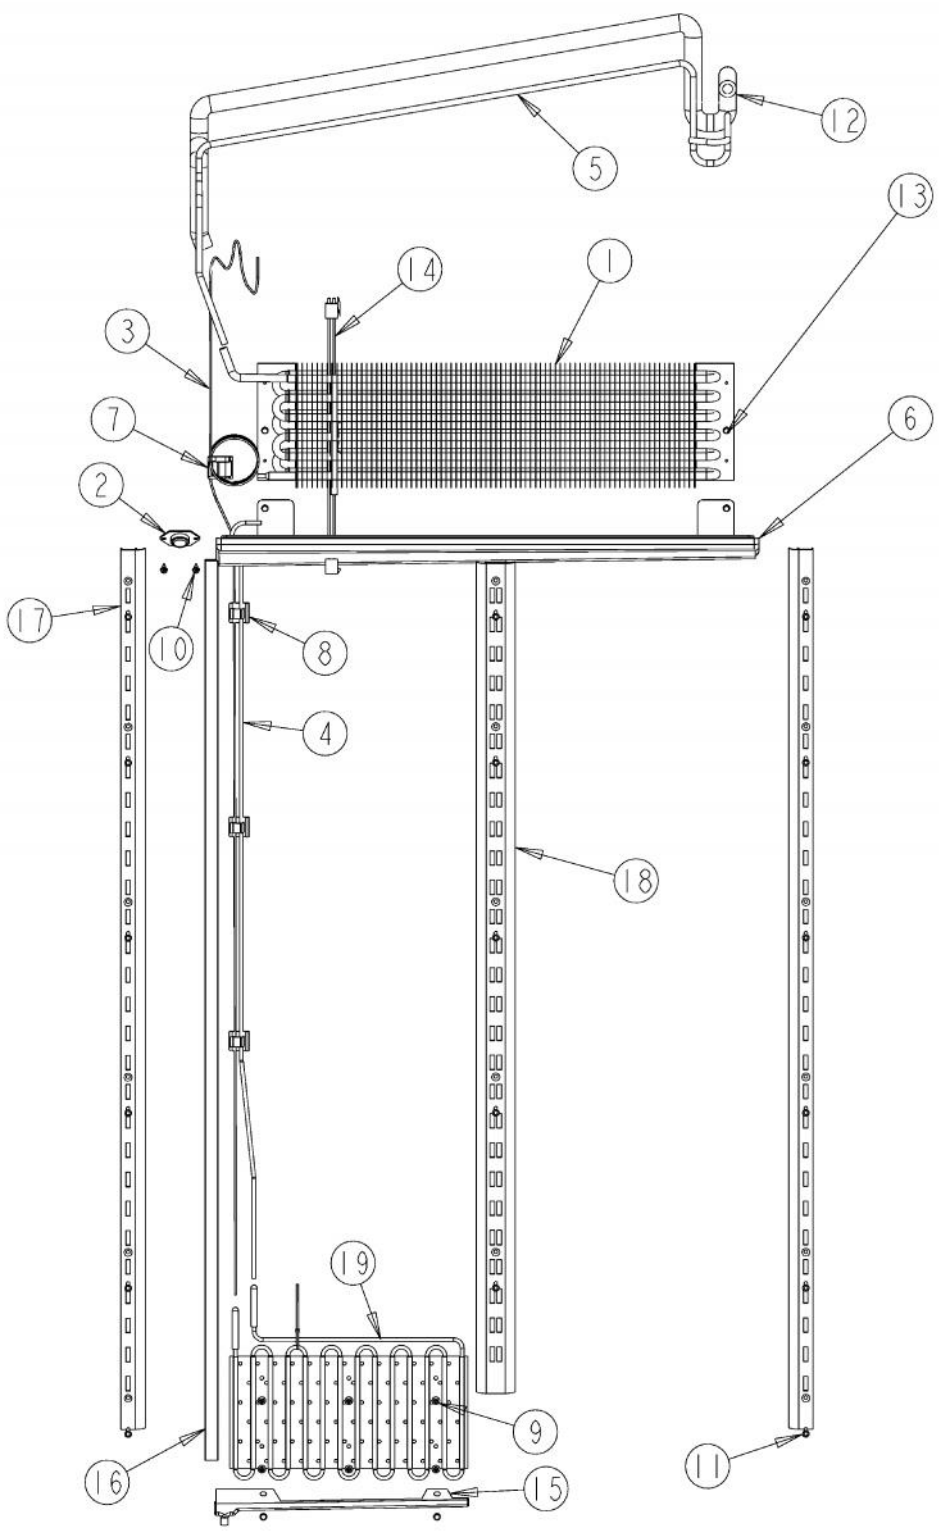

Ref #	Part Number	Qty.	Description
1	L20910705		BRACKET LIGHT AR 36
2	A3079001		LAMP - 40W
3	PE950125		LIGHT SOCKET
4	PK930267		COVER LIGHT ASM AF AR BM 36
5	PM910351		SHELF ASM GLASS BM 36 FF
6	G50911908		SHELF & SLIDE ASM AR 36
7	G50912333		PRODUCE DRAWER ASSEMBLY
8	PK930285		DUCT MEATSAVOR REAR AR 36
9	G50912334		DRAWER DELI ASM AR 36
10	PE950185		FAN, MEAT SAVER
NI	020822-000	1	FAN RESISTOR KIT BEFORE SERIALNo. 110409R00010145
11	PK930284		DUCT MEATSAVOR LEFT
12	PM910280		LADDER SIDE AF 30 36
13	PK930278		DRAWER MEAT SAVER AR BM 36
14	PM910334		ROLLER TENSION
15	PK930168		DIAL CONTROL MEAT SAVER
16	PK930169		DUCT MEAT SAVER SXS 42/48 R
17	PK930172		COVER CONTROL MEAT SAVER
18	PK930283		DUCT MEATSAVOR SPACER
19	PM910287		SLIDE MEAT SAVER R
20	PM910288		SLIDE MEAT SAVER L
21	PK930286		SHELF MEATSAVOR AR/BM 36
22	PK930288		DOOR MEATSAVOR ASM AR/BM 36
23	PM910284		LADDER CENTER AR 36
NI	PM910332		ACCESSORY ASSY

Ref #	Part Number	Qty.	Description
1	PM910455		EVAPORATOR AR 36 30
2	C8983701		THERMISTOR
3	PB920246		TUBE CAPILLARY ASM AR 36 30
4	F20913720		TUBE EVAP AR 36
5	F2099936		TUBE SUCTION AR 36
6	G50914189		DRAIN PAN ASM UPPER AR36
7	M0104102		CLIP-CORD RED
8	M0104106		CLIP-CORD VM0104106
9	M0210417		SCREW, MACHINE
10	M0232929		SCREW-SE
11	M0238535		SCREW-SM
12	PB970187		INSULATION TUBING 57.500
13	PD020194		SCREW-SM
14	PE970641		JUMPER FAN RESISTOR
15	PK030445		PAN DRAIN LOWER EVAP AR 30 36
16	PK030446		DRAIN VERTICAL AR 30 36
17	PM910280		LADDER SIDE AF 30 36
18	PM910284		LADDER CENTER AR 36
19	PM910496		MS HEAT EXCH ASM AR 36 30