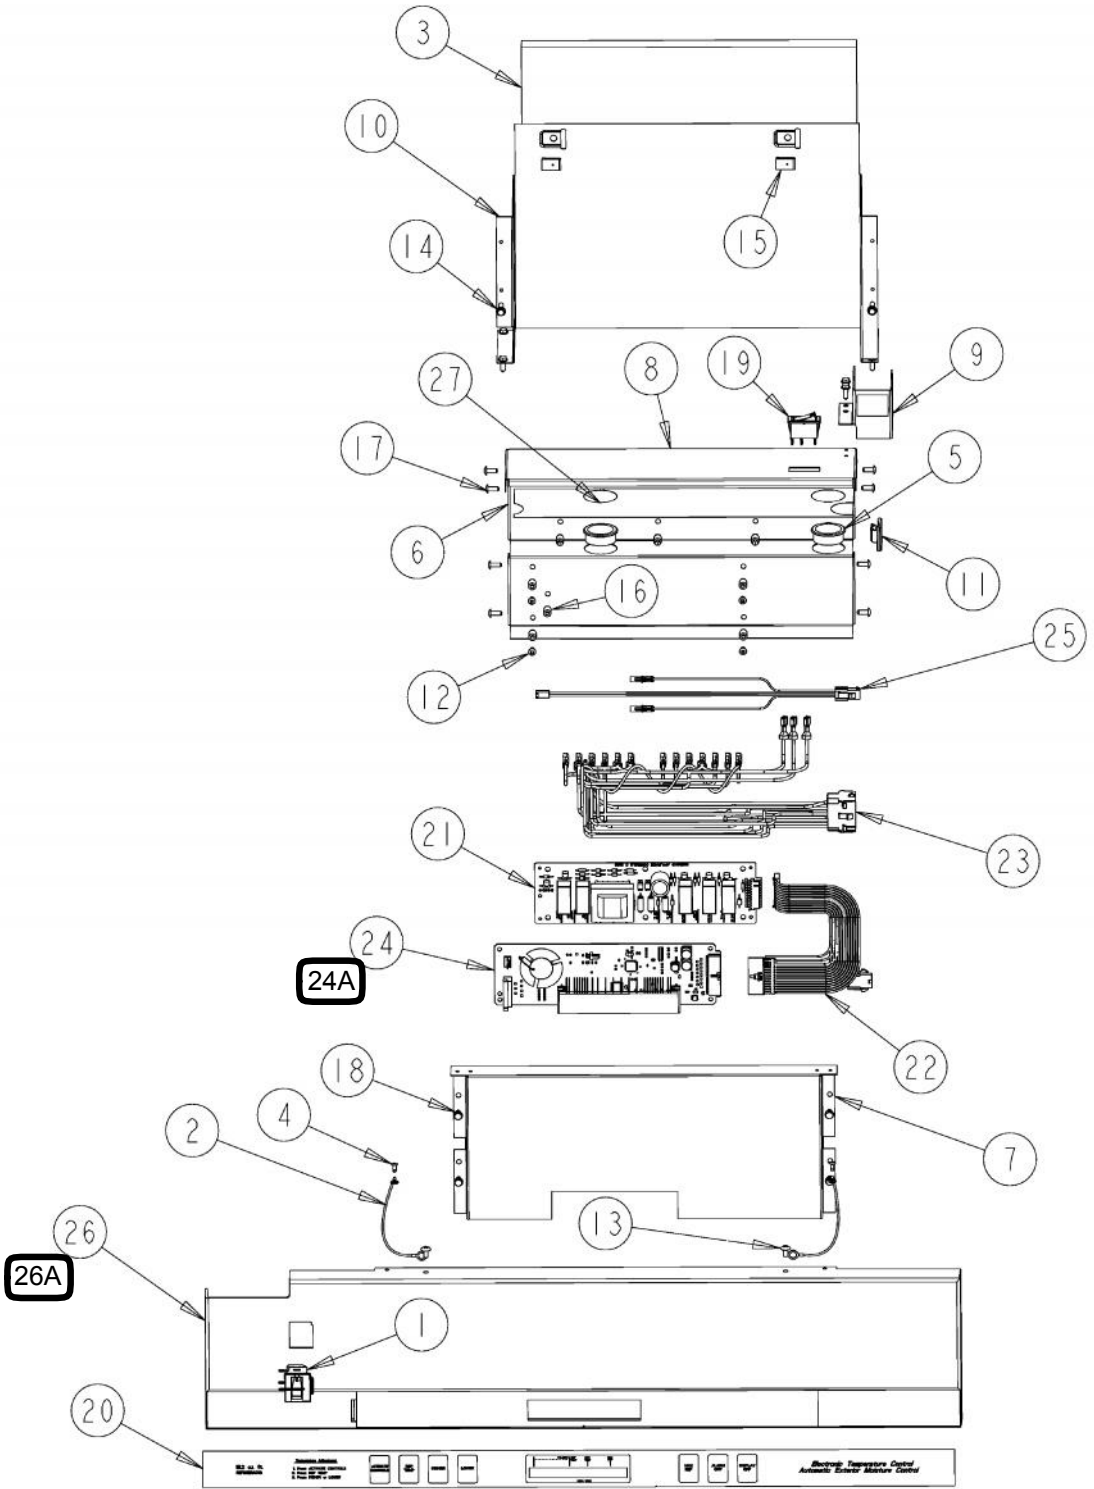

Ref #	Part Number	Qty.	Description
1	F2096507		TUBE-PROCESS GRN
2	PE970608		POWER SUPPLY 24 VDC 15 W
3	10547001		CLIP-DRIER V10547001
4	10699601		DAMPER-TUBING .8
5	10835901		GROMMET RUBBER V10835901
6	F20910737		TUBE DISCHARGE AF AR 36
7	F20911126		TUBE SUCTION AR 30
8	F20912567		TUBE CAPILLARY FORMED
9	F2096669		TUBE-DRIER COND
10	G5096494		COND. FAN ASSY
11	K20912569		BRACKET GRILLE SUPPORT
12	K20912570		DIVERTER AIR HI SIDE 30
13	M0103904		CLAMP-SPEED
14	M0211018		SCREW-SM
15	M0221523		SCREW - SHLDR
16	PD020194		SCREW-SM
17	PB920171		CONDENSER ASM
18	PB970187		INSULATION TUBING 57.500
19	PC920204		HINGE ASM UL
19A	PC920203		HINGE ASM UR
20	PD940088		SCREW, 1/4 X 20 HEX WASHER SERRATED
21	PE950149		SWITCH POWER
22	PE970449		INVERTER ASSEMBLY
23	10743201		DRIER
24	G50911820		COMPRESSOR KIT
NI	10916507		TUBE-PROCESS GRN

Ref #	Part Number	Qty.	Description
1	PE950122		SWITCH
2	12064001		SUPP-CONT PANEL
3	12074703		INSUL-CONT BOX V12074703
4	A4539601		SUB TO PC040010 - RIVET-POP VA4539601
5	A4554817		BUSHING-SNAP VA4554817
6	K20910060		BRACKET - PC
7	K20910061		CONTROL BOX FRONT
8	K20910062		CONTROL BOX TOP
9	K2098654		BRACKET SWITCH POWER
10	K2099402		CONTROL BOX
11	M0104106		CLIP-CORD VM0104106
12	M0217204		SCREW, SM
13	M0224128		SCREW-SM
14	M0238846		SCREW-SHLDR
15	M0288120		NUT-SPEED, VM0288120
16	M0585506		SUPPORT
17	PC040010		POP RIVET
18	PD020194		SCREW-SM
19	PE950150		SPDT ROCKER SW. W/LEGEND
20	PE950181		OVERLAY SWITCH AR 36
21	PE970463		HIGH VOLT BOARD
22	PE970464		HARNESS LOW VOLT
23	PE970465		HARNESS HIGH VOLT
24	G50911823		LOW VOLT BOARD KIT (BEFORE 1/22/05)
24A	PE970603		LOW VOLT BOARD (AFTER 1/22/05)
25	PE970609		HARNESS CONTROL BOARD
26	PK030459		PANEL CONTROL AR 36 L
26A	PK030458		PANEL CONTROL AR 36 R
27	PM910325		FILM PROTECTIVE