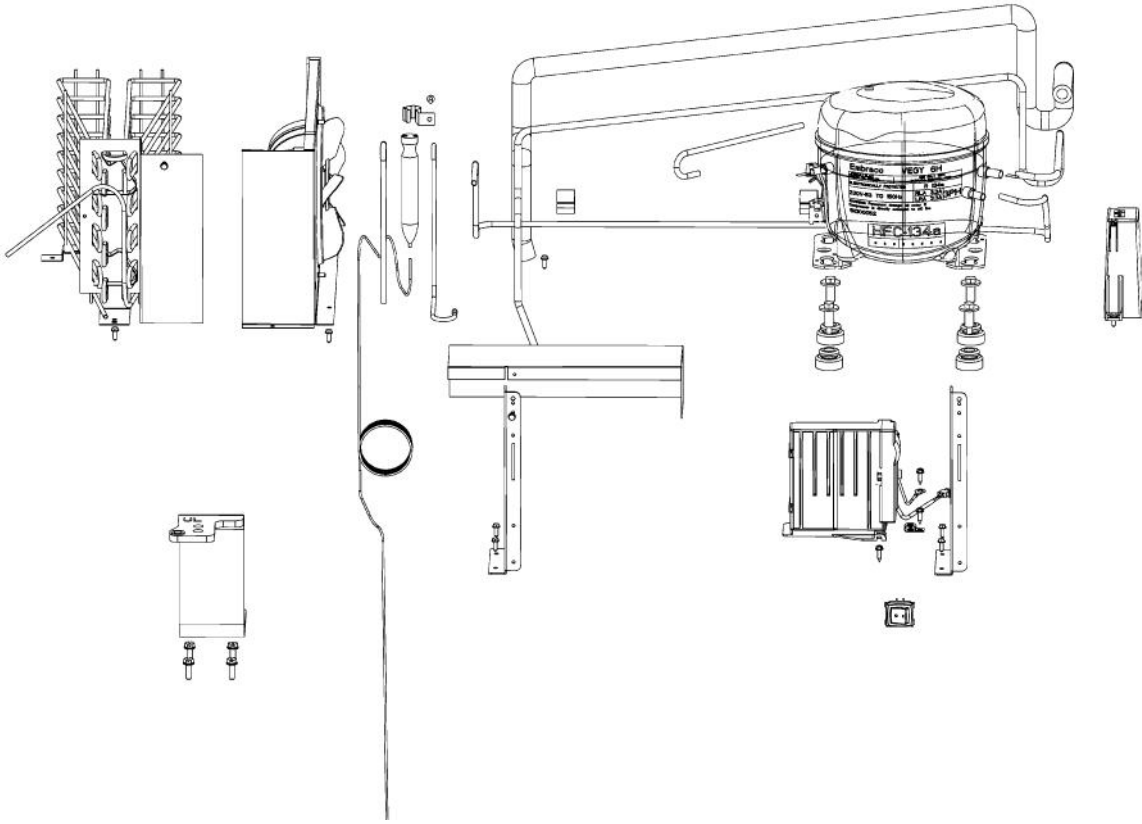

Ref #	Part Number	Qty.	Description
1	L20910705		BRACKET LIGHT AR 36
2	A3079001		LAMP - 40W
3	PE950125		LIGHT SOCKET
4	PK930267		COVER LIGHT ASM AF AR BM 36
5	PM910351		SHELF ASM GLASS BM 36 FF
6	G50911908		SHELF & SLIDE ASM AR 36
7	G50912333		PRODUCE DRAWER ASSEMBLY
8	PK930285		DUCT MEATSAVOR REAR AR 36
9	G50912334		DRAWER DELI ASM AR 36
10	PE950185		FAN, MEAT SAVER
NI	020822-000	1	FAN RESISTOR KIT BEFORE SERIALNo. 110409R00010145
11	PK930284		DUCT MEATSAVOR LEFT
12	PM910280		LADDER SIDE AF 30 36
13	PK930278		DRAWER MEAT SAVER AR BM 36
14	PM910334		ROLLER TENSION
15	PK930168		DIAL CONTROL MEAT SAVER
16	PK930169		DUCT MEAT SAVER SXS 42/48 R
17	PK930172		COVER CONTROL MEAT SAVER
18	PK930283		DUCT MEATSAVOR SPACER
19	PM910287		SLIDE MEAT SAVER R
20	PM910288		SLIDE MEAT SAVER L
21	PK930286		SHELF MEATSAVOR AR/BM 36
22	PK930288		DOOR MEATSAVOR ASM AR/BM 36
23	PM910284		LADDER CENTER AR 36
NI	PM910332		ACCESSORY ASSY

Ref #	Part Number	Qty.	Description
1	PM910455		EVAPORATOR AR 36 30
2	C8983701		THERMISTOR
3	PB920246		TUBE CAPILLARY ASM AR 36 30
4	F20913720		TUBE EVAP AR 36
5	F2099936		TUBE SUCTION AR 36
6	G50914189		DRAIN PAN ASM UPPER AR36
7	M0104102		CLIP-CORD RED
8	M0104106		CLIP-CORD VM0104106
9	M0210417		SCREW, MACHINE
10	M0232929		SCREW-SE
11	M0238535		SCREW-SM
12	PB970187		INSULATION TUBING 57.500
13	PD020194		SCREW-SM
14	PE970641		JUMPER FAN RESISTOR
15	PK030445		PAN DRAIN LOWER EVAP AR 30 36
16	PK030446		DRAIN VERTICAL AR 30 36
17	PM910280		LADDER SIDE AF 30 36
18	PM910284		LADDER CENTER AR 36
19	PM910496		MS HEAT EXCH ASM AR 36 30