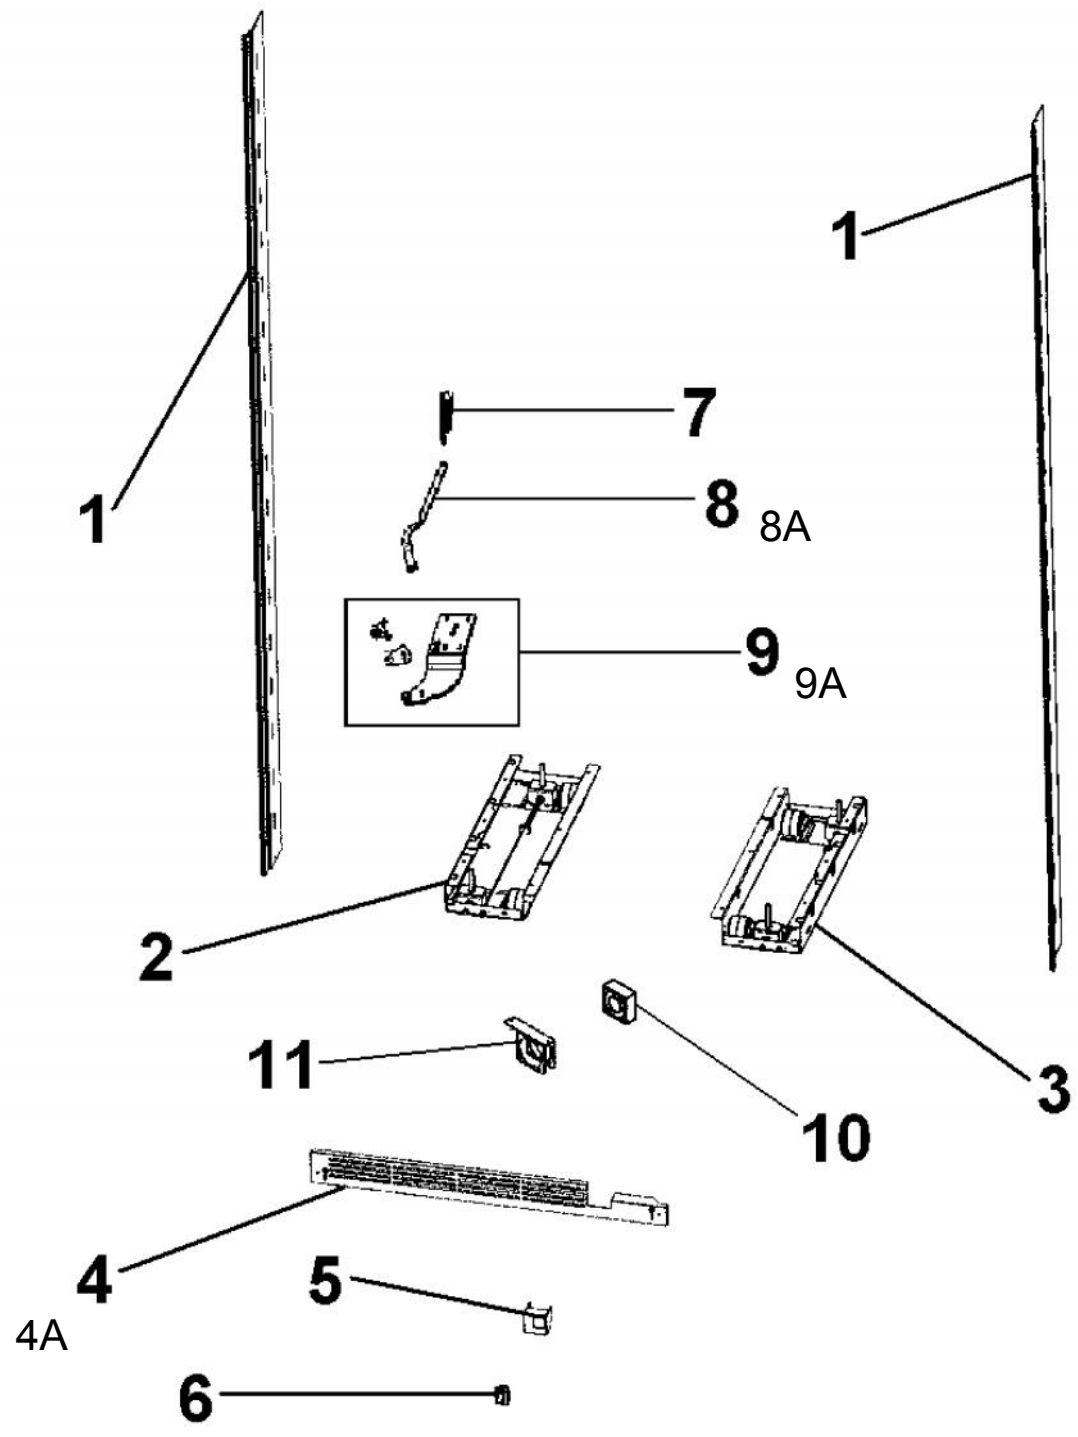

Ref #	Part Number	Qty.	Description
1	PK920066		SIDE TRIM
2	PM910399		LEVELER MODULE L
3	PM910398		LEVELER ASSEMBLY - R
4	G50911378		GRILLE TOE ASM COMPLETE 36 R
4A	G50911379		GRILLE TOE ASM 36 LH
5	C9098046BK		BASE GRILLE SWITCH MOUNT
6	PE950147		SWITCH SPST NC BLACK
7	PC910015		SPRING EXTENSION
8	PC920149		BAR-WC BOT HINGE LH
8A	PC920166		BAR-WC BOT HINGE RH
9	G3298649		HINGE ASM COMPLETE LL
9A	G3298648		HINGE ASM COMPLETE LR
10	12075003		MOTOR-REF FAN
11	K20911976		BRACKET EVAP FAN ICE