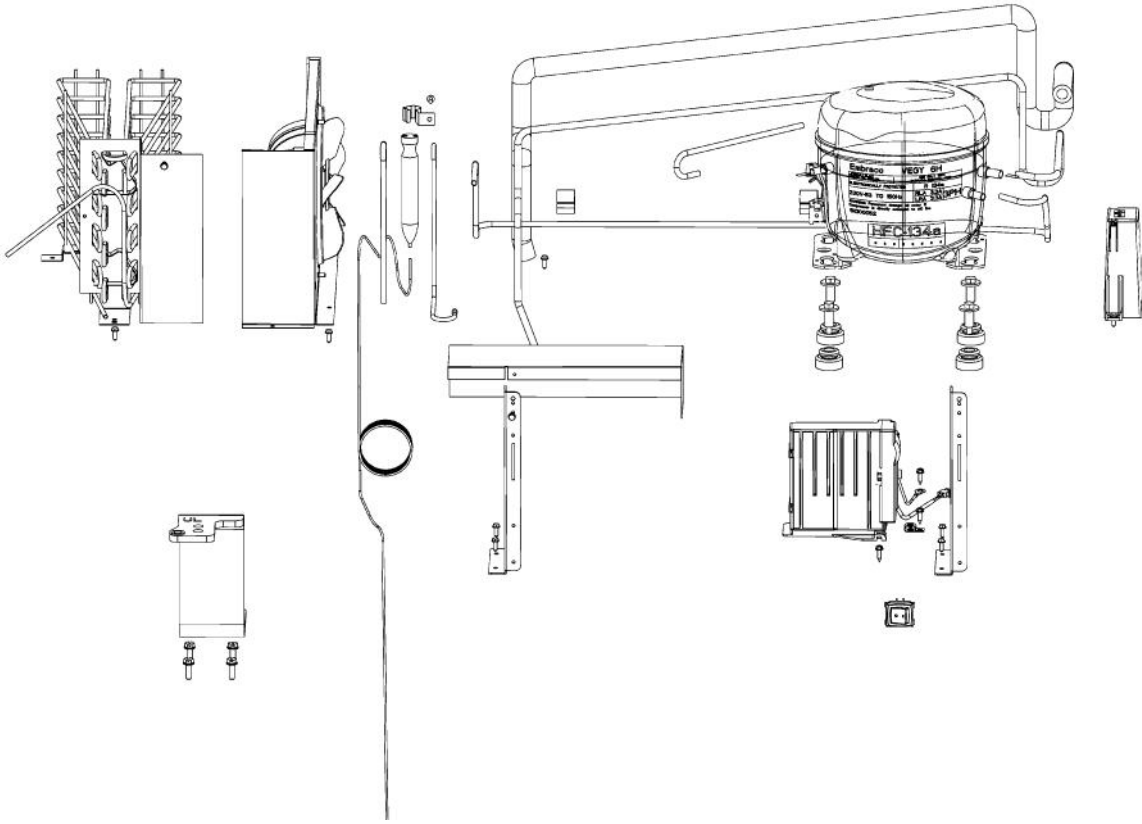

Ref #	Part Number	Qty.	Description
1	F2096507		TUBE-PROCESS GRN
2	PE970608		POWER SUPPLY 24 VDC 15 W
3	10547001		CLIP-DRIER V10547001
4	10699601		DAMPER-TUBING .8
5	10835901		GROMMET RUBBER V10835901
6	F20910737		TUBE DISCHARGE AF AR 36
7	F20911126		TUBE SUCTION AR 30
8	F20912567		TUBE CAPILLARY FORMED
9	F2096669		TUBE-DRIER COND
10	G5096494		COND. FAN ASSY
11	K20912569		BRACKET GRILLE SUPPORT
12	K20912570		DIVERTER AIR HI SIDE 30
13	M0103904		CLAMP-SPEED
14	M0211018		SCREW-SM
15	M0221523		SCREW - SHLDR
16	PD020194		SCREW-SM
17	PB920171		CONDENSER ASM
18	PB970187		INSULATION TUBING 57.500
19	PC920204		HINGE ASM UL
19A	PC920203		HINGE ASM UR
20	PD940088		SCREW, 1/4 X 20 HEX WASHER SERRATED
21	PE950149		SWITCH POWER
22	PE970449		INVERTER ASSEMBLY
23	10743201		DRIER
24	G50911820		COMPRESSOR KIT
NI	10916507		TUBE-PROCESS GRN

Ref #	Part Number	Qty.	Description
1	PE950122		SWITCH
2	12064001		SUPP-CONT PANEL
3	12074703		INSUL-CONT BOX V12074703
4	A4539601		SUB TO PC040010 - RIVET-POP VA4539601
5	A4554817		BUSHING-SNAP VA4554817
6	K20910060		BRACKET - PC
7	K20910061		CONTROL BOX FRONT
8	K20910062		CONTROL BOX TOP
9	K2098654		BRACKET SWITCH POWER
10	K2099402		CONTROL BOX
11	M0104106		CLIP-CORD VM0104106
12	M0217204		SCREW, SM
13	M0224128		SCREW-SM
14	M0238846		SCREW-SHLDR
15	M0288120		NUT-SPEED, VM0288120
16	M0585506		SUPPORT
17	PC040010		POP RIVET
18	PD020194		SCREW-SM
19	PE950150		SPDT ROCKER SW. W/LEGEND
20	PE950181		OVERLAY SWITCH AR 36
21	PE970463		HIGH VOLT BOARD
22	PE970464		HARNESS LOW VOLT
23	PE970465		HARNESS HIGH VOLT
24	G50911823		LOW VOLT BOARD KIT (BEFORE 1/22/05)
24A	PE970603		LOW VOLT BOARD (AFTER 1/22/05)
25	PE970609		HARNESS CONTROL BOARD
26	PK030459		PANEL CONTROL AR 36 L
26A	PK030458		PANEL CONTROL AR 36 R
27	PM910325		FILM PROTECTIVE