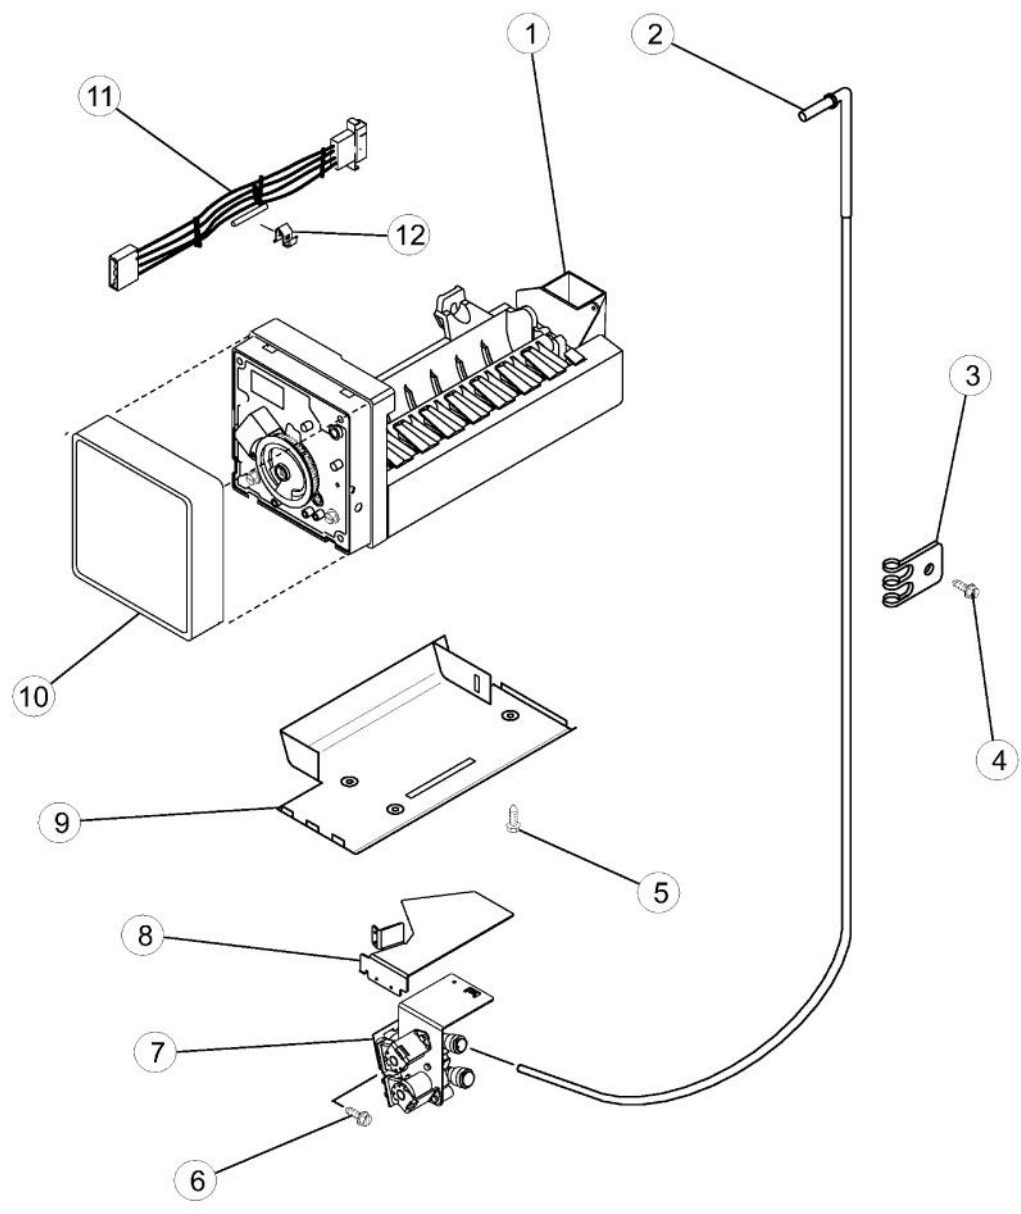

Ref #	Part Number	Qty.	Description
1	022176-000	1	ICEMAKER ASSEMBLY
2	021521-000	1	FITTING, WATER TUBE
3	021445-000	1	TUBE CLIP
4	021375-000	1	SCREW
5	022769-000	1	NO.N/A
6	021588-000	1	SCREW
7	021630-000	1	WATER VALVE ASM
8	021627-000	1	SHIELD, VALVE ASSY
9	021523-000	1	BRACKET, ICEMAKER MOUNTING
10	021404-000	1	COVER
11	021410-000	1	HARNESS, WIRING
12	PR120059	1	CLIP, FUSE