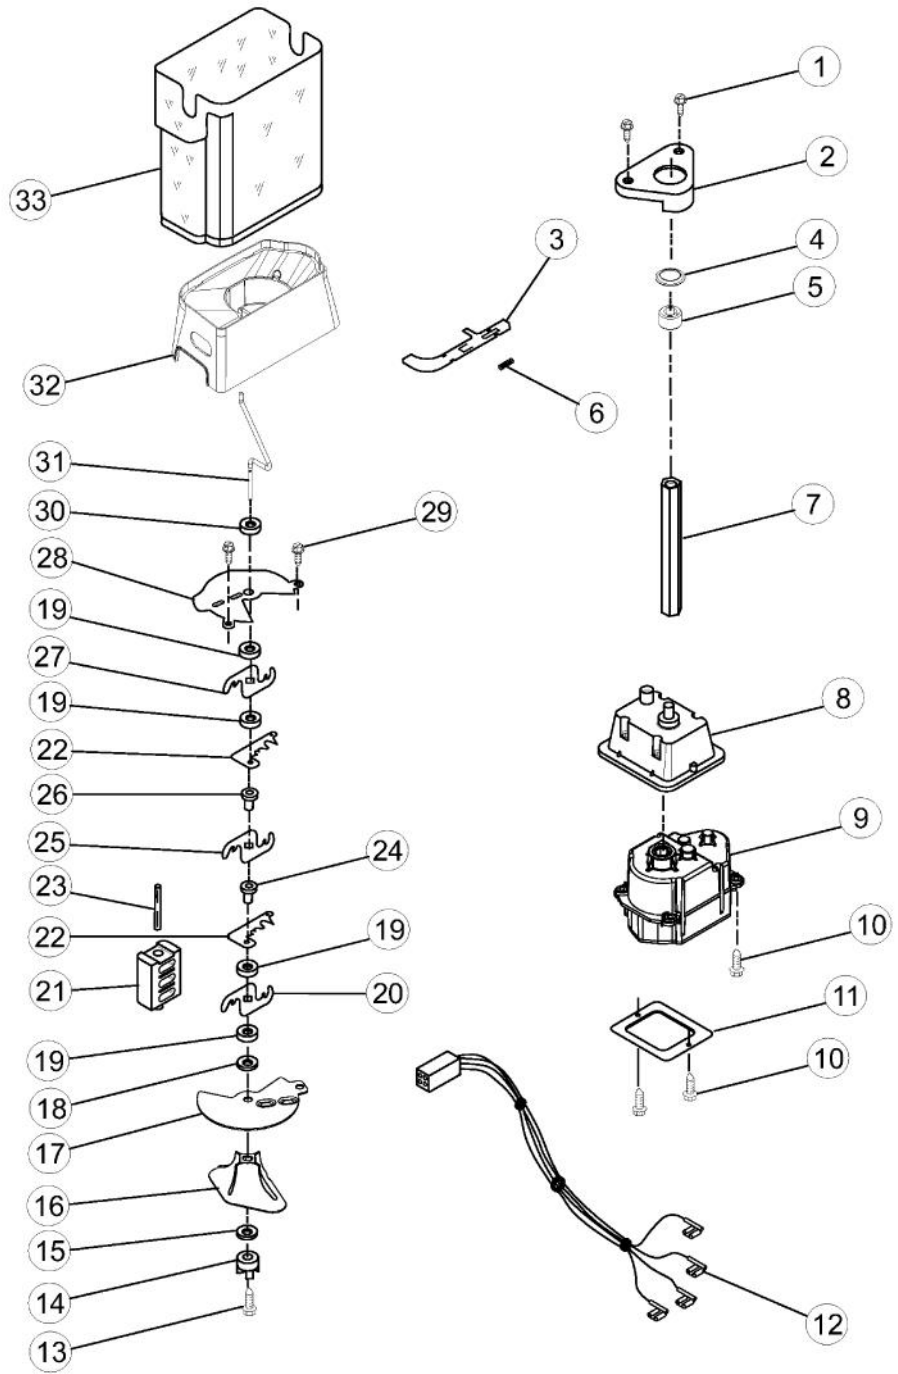

Ref #	Part Number	Qty.	Description
1	021564-000	2	SCREW
2	021418-000	1	HOLDER
3	021549-000	1	LATCH, BIN
4	021430-000	1	SEAL
5	021543-000	1	SLEEVE, COUPLING
6	021427-000	1	SPRING, LATCH
7	021416-000	1	DRIVE SHAFT
8	021556-000	1	ENCLOSURE, MOTOR
9	021561-000	1	DISPENSER, MOTOR
10	021564-000	3	SCREW
11	021447-000	1	COVER
12	021616-000	1	WIRE HARNESS, IDI MOTOR
13	021565-000	1	SCREW
14	021417-000	1	COUPLING
15	021436-000	1	WASHER, COUPLING
16	021546-000	1	WIPER
17	021548-000	1	DIVIDER-CHAMBER
18	021379-000	1	WASHER, PLAIN
19	021392-000	4	SPACER, FLAT
20	021496-000	1	BLADE, ROTARY
21	021545-000	1	BLOCK, BLADE
22	021495-000	1	BLADE, FIXED
23	021378-000	1	ROLL PIN
24	021391-000	1	SPACER, STEP
25	021497-000	1	BLADE, ROTARY
26	021391-000	1	SPACER, STEP
27	021498-000	1	BLADE, ROTARY
28	021547-000	1	COVER, CRUSHER
29	021562-000	2	SCREW
30	021499-000	1	WASHER
31	021550-000	1	AUGER
32	021582-000	1	CRUSHER BIN
33	021454-000	1	ICE BIN
NI	021583-000	1	ICE CONTAINER (COMPLETE)