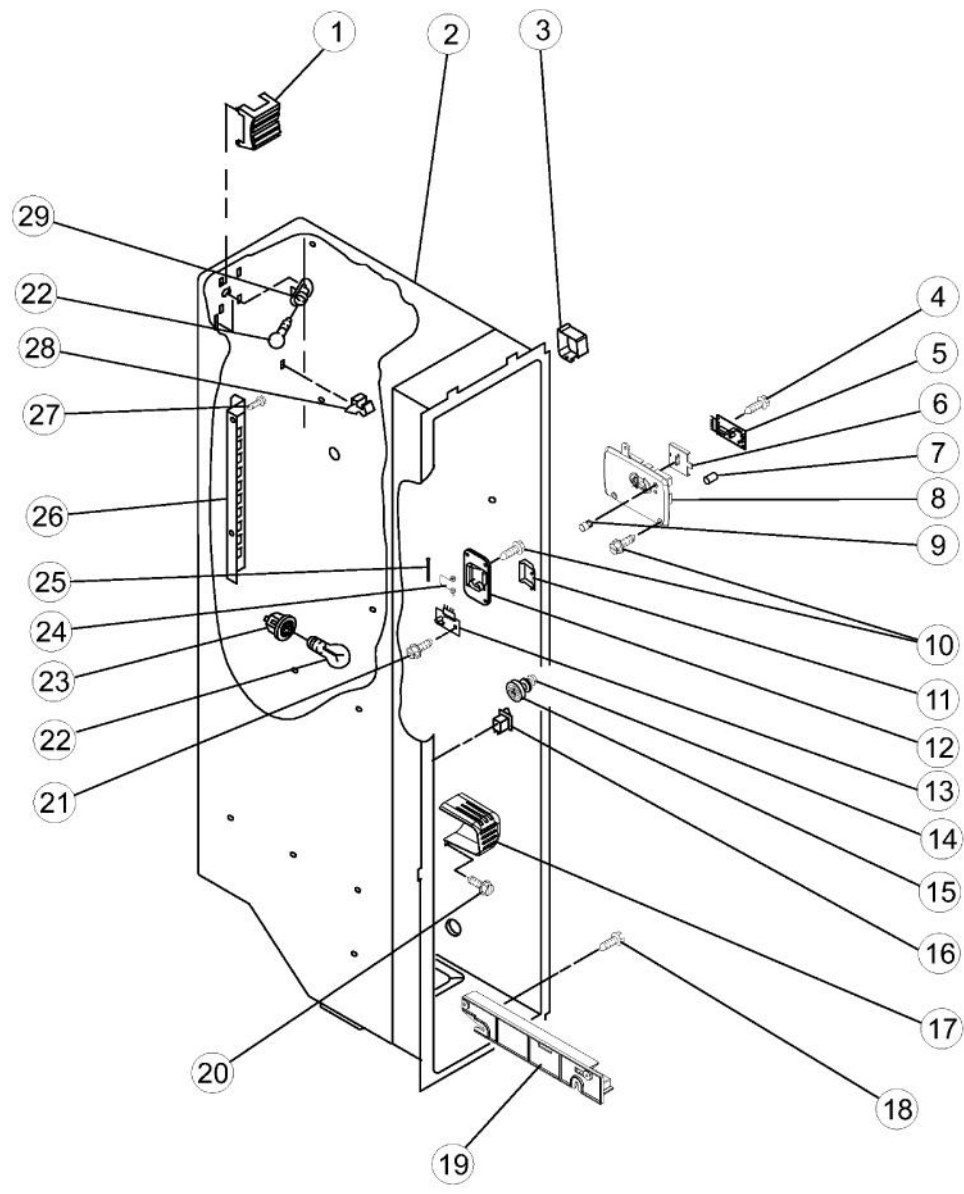

Ref #	Part Number	Qty.	Description
1	021425-000	1	LIGHT SHIELD
2	NON-SERVICEABLE	1	TUB WELDMENT
3	021522-000	1	SHIELD, WIRING
4	021377-000	1	SCREW
5	021617-000	1	P.C. BOARD, RECEIVER
6	021542-000	1	SLIDE, ICE MAKER SHUT OFF
7	021437-000	1	TUBE, P.C. BOARD
8	021605-000	1	COVER, RECEIVER
9	021435-000	1	LENS
10	021566-000	1	SCREW
11	021431-000	1	FLIPPER
12	021501-000	1	COVER, EMITTER
13	021618-000	1	P.C. BOARD EMITTER
14	021612-000	1	SCREW
15	021603-000	1	STUD ASSEMBLY
16	021390-000	1	SWITCH, ROCKER ARM
17	021449-000	1	LIGHT LENS
18	021382-000	2	SCREW
19	021476-000	1	SHELF TRACK, RIGHT SIDE
19	021477-000	1	SHELF TRACK, LEFT SIDE
20	021594-000	2	SCREW
21	021377-000	1	SCREW
22	022511-000	2	LIGHT BULB
23	021395-000	1	SOCKET, LIGHT
24	021433-000	1	SPRING
25	021432-000	1	PIN
26	021428-000	1	LADDER, LEFT SIDE
26	021429-000	1	LADDER, RIGHT SIDE
27	022769-000	6	NO.N/A
28	021388-000	1	CLIP, AIR DUCT
29	021400-000	1	SOCKET