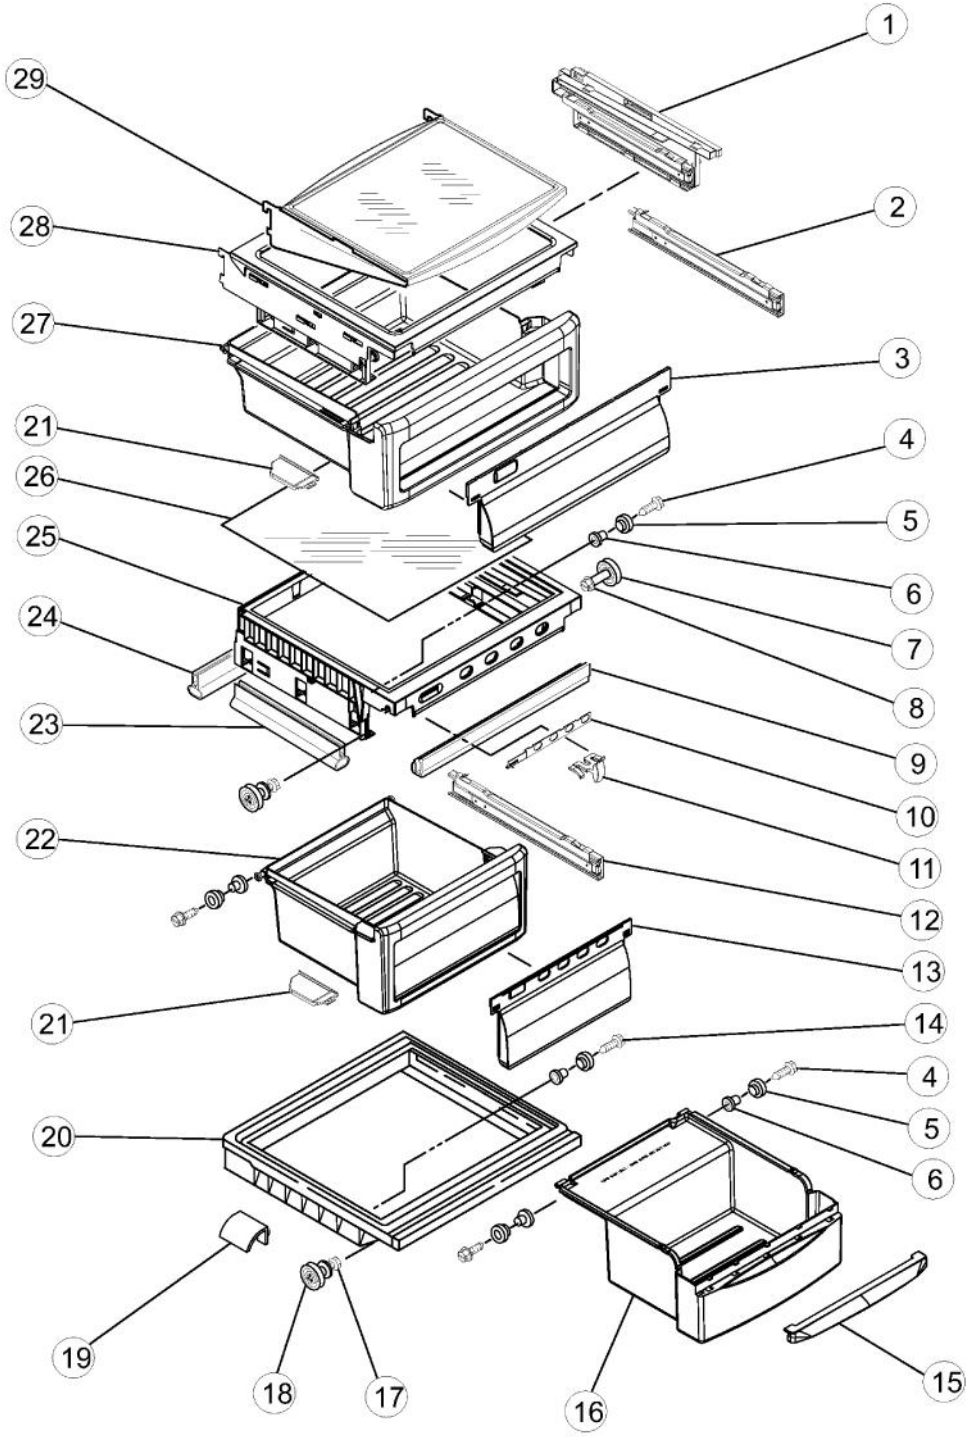

Ref #	Part Number	Qty.	Description
1	021451-000	1	AIR BAFFLE
2	021527-000	1	GASKET, AIR BAFFLE
3	021490-000	1	AIR DIFFUSER ASSEMBLY
4	021461-000	1	COVER, AIR BAFFLE
5	021375-000	1	SCREW
6	PR110008	1	SWITCH, ROCKER ARM
7	NON-SERVICEABLE	1	TUB WELDMENT
8	021405-000	1	RACK, WINE & EGG
9	021634-000	1	SLIDE, DOOR CONTROL
10	021512-000	1	HOUSING, DOOR CONTROL
11	021470-000	1	LIGHT LENS
12	021413-000	1	THERMISTOR
13	021544-000	1	COVER, THERMISTOR
14	022769-000	1	NO.N/A
15	021467-000	1	ESCUTCHEON, MEAT PAN CONTROL
16	021455-000	1	SLIDE MEAT PAN CONTROL
17	021374-000	1	SCREW
18	021538-000	1	RESERVOIR
19	021444-000	1	STRAP
20	022511-000	1	LIGHT BULB
21	021400-000	1	SOCKET
22	021552-000	2	LADDER, SHELF

Ref #	Part Number	Qty.	Description
1	021519-000	1	SUPPORT ASSEMBLY, RIGHT SIDE
1	021520-000	1	SUPPORT ASSEMBLY, LEFT SIDE
2	021517-000	1	GLIDE ASSEMBLY, RIGHT SIDE
2	021518-000	1	GLIDE ASSEMBLY, LEFT SIDE
3	021503-000	1	WINDOW, SNACK PAN
4	021380-000	1	SCREW
5	021412-000	1	ROLLER
6	PR140010	1	EYELET, ROLLER
7	021603-000	1	STUD ASSEMBLY
8	021612-000	1	SCREW
9	021510-000	1	GASKET (FRONT)
10	021507-000	1	SLIDE, HUMIDITY
11	021506-000	1	BUTTON, HUMIDITY
12	021515-000	1	GLIDE ASSEMBLY, CRISPER PAN RIGHT SIDE
12	021516-000	1	GLIDE ASSEMBLY, CRISPER PAN LEFT SIDE
13	021502-000	1	WINDOW, CRISPER PAN
14	021376-000	1	SCREW
15	021439-000	1	HANDLE
16	021639-000	1	MEAT PAN
17	021613-000	1	SCREW
18	021602-000	1	STUD ASSEMBLY
19	021464-000	1	DEFLECTOR
20	026708-000	1	COVER, MEAT PAN
21	021504-000	1	CAP, SNACK PAN, RIGHT SIDE
21	021505-000	1	CAP, SNACK PAN, LEFT SIDE
22	021636-000	1	CRISPER PAN
23	021511-000	2	GASKET, SIDE
24	021509-000	1	GASKET (REAR)
25	021635-000	1	COVER, CRISPER
26	021508-000	1	GLASS, COVER
27	021638-000	1	SNACK PAN
28	021637-000	1	SHELF, SNACK PAN
29	021641-000	2	SHELF ASSEMBLY, CANTILEVER