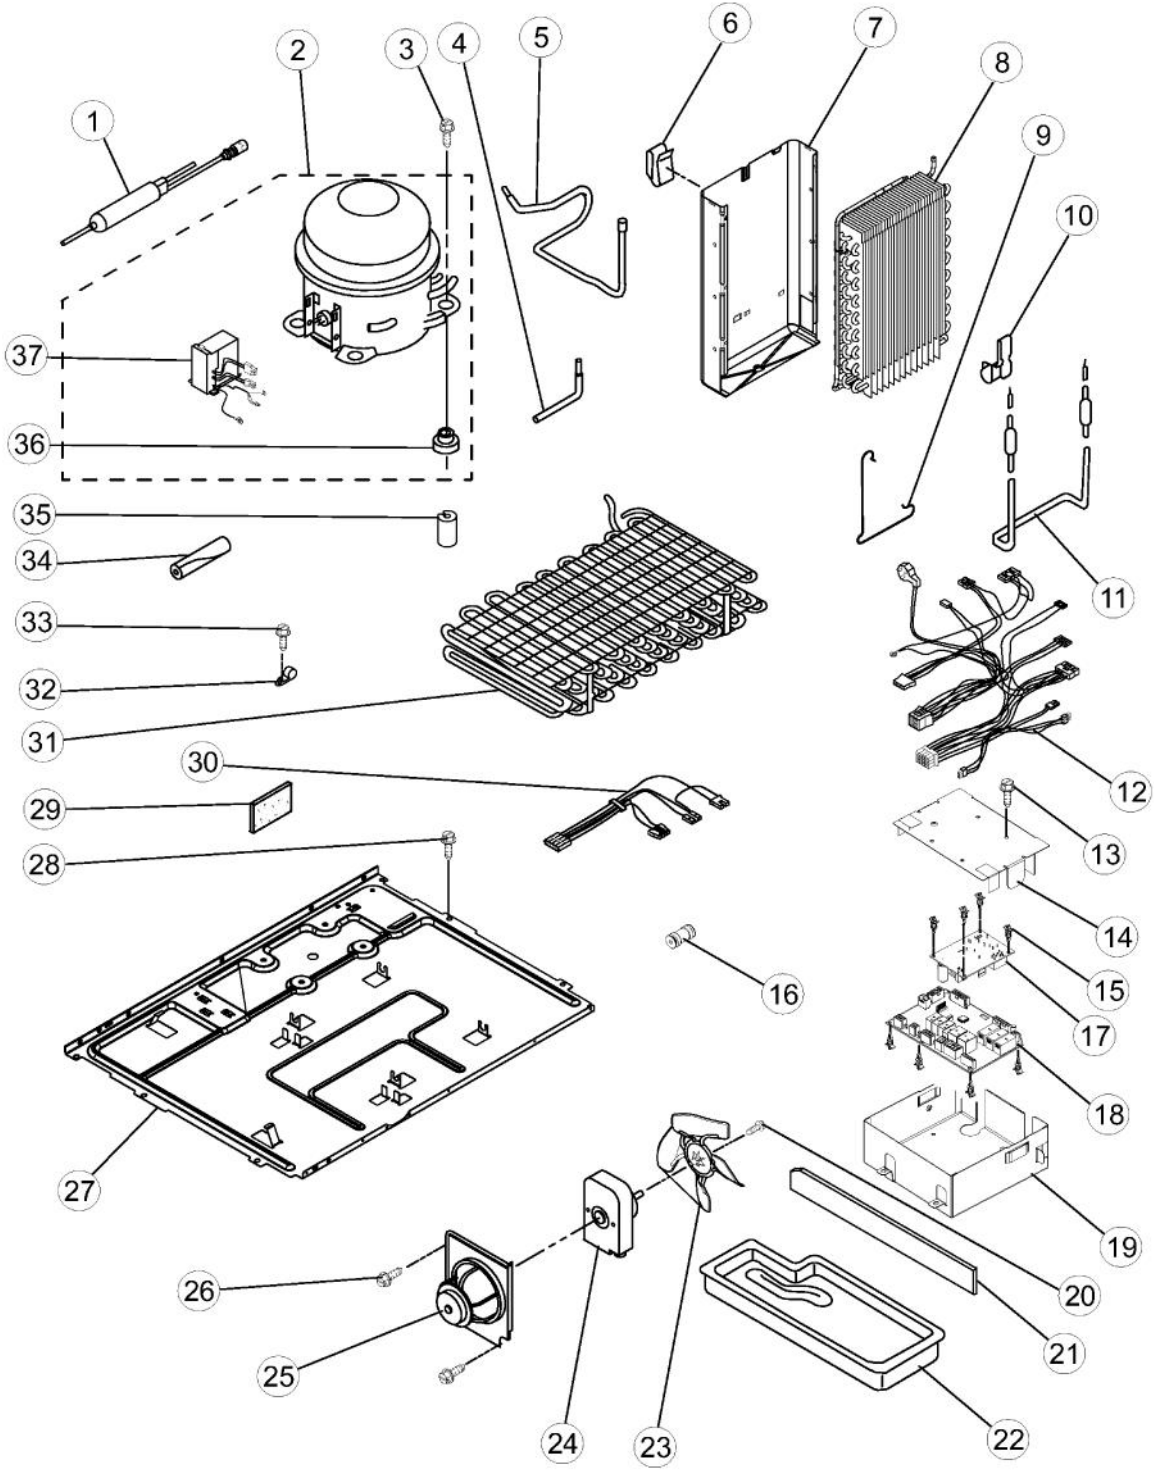

Ref #	Part Number	Qty.	Description
1	021606-000	1	DRIER
2	020968-000	1	COMPRESSOR
3	021381-000	1	SCREW
4	021558-000	1	TUBE, PROCESS
5	021456-000	1	TUBE SUCTION
6	021394-000	1	CLIP, HEAT SHIELD
7	021487-000	1	HEAT SHIELD
8	021414-000	1	EVAPORATOR
9	021399-000	1	CLAMP
10	021525-000	1	CLIP
11	021557-000	1	HEATER, DEFROST
12	021580-000	1	HARNES, MAIN CONTROL - INCLUDES SUPPLY CORD
13	021563-000	2	SCREW, CTRL
14	021626-000	1	COVER, HOUSING
15	021478-000	5	SPACER
16	021554-000	1	CONNECTOR, WATER TUBE
17	021578-000	1	CTRL-ELEK, GEMINI
18	021629-000	1	CTRL-ELEK, MAIN
19	021625-000	1	HOUSING, CONTROL BOARD
20	021589-000	1	SCREW
21	021458-000	1	EXTENSION, AIR BAFFLE
22	021460-000	1	TRAY, EVAPORATOR
23	021585-000	1	FAN, BLADE
24	021415-000	1	FAN, MOTOR
25	021488-000	1	FAN, MOTOR BRACKET
26	021590-000	1	SCREW
27	021533-000	1	BASEPLATE
28	022769-000	6	NO.N/A
29	021402-000	1	INSULATION, SOUND
30	021411-000	1	UNIT HARNES
31	021614-000	1	CONDENSER ASSEMBLY
32	021409-000	1	CLAMP, CABLE
33	021596-000	1	SCREW
34	021398-000	1	SLEEVE
35	021551-000	4	GROMMET-COND.
36	021389-000	4	GROMMET
37	021609-000	1	INVERTER BOX