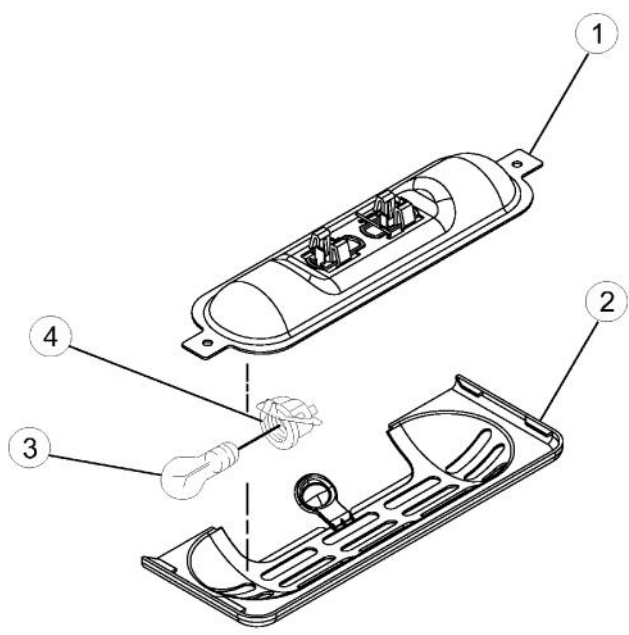

Ref #	Part Number	Qty.	Description
1	021482-000	1	HEAT SHIELD ASSEMBLY (INCLUDES SOCKET)
2	021466-000	1	LIGHT LENS,
3	021559-000	1	LIGHT BULB
4	021479-000	1	LIGHT SOCKET