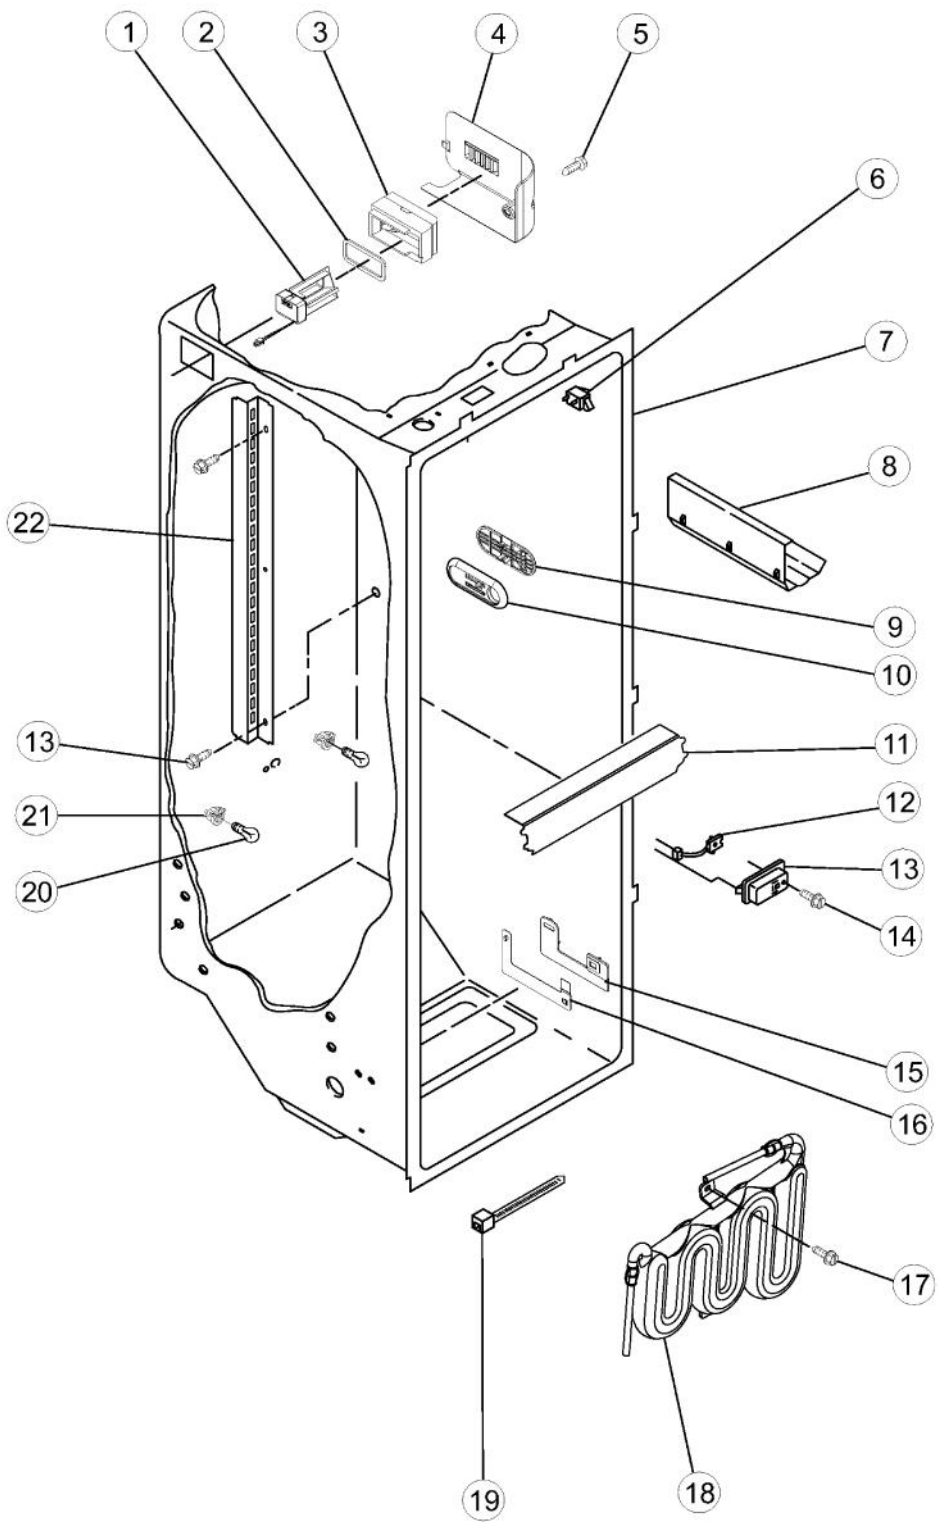

Ref #	Part Number	Qty.	Description
1	NON-SERVICEABLE	1	TUB WELDMENT
2	021594-000	1	SCREW
3	021574-000	1	HINGE, TOP FC - APOLLO GRAY
4	022769-000	1	NO.N/A
5	021575-000	1	HINGE TOP, RC - APOLLO GRAY
6	026707-000	1	FILLER, WRAPPER - APOLLO GRAY
7	021468-000	1	SHIM
8	021536-000	1	DOOR CLOSER (RC)
9	021540-000	1	HINGE ASSEMBLY, BOTTOM - RC
10	021588-000	1	SCREW
11	021373-000	1	WATER FILTER
12	021572-000	1	CAP, WATER FILTER - BLACK
13	021597-000	2	SCREW
14	021573-000	1	BUTTON, WATER FILLER - BLACK
15	021620-000	1	GRILLE, BLACK
16	021393-000	1	CLIP, GRILLE
17	021539-000	1	HINGE ASSEMBLY, BOTTOM - FC
18	021537-000	1	DOOR CLOSER (FC)
19	021592-000	1	SCREW
20	021577-000	1	SCREW
21	021492-000	1	TUBE, EXTENSION
22	021642-000	4	PIN, ROLLER
23	021587-000	2	SCREW
24	021622-000	1	ROLLER ASSY., FRONT LEFT
25	021457-000	4	CLIP, RETAINER
26	021579-000	1	HOUSING, WATER FILLER
27	021553-000	1	TUBE, FILLER INLET
28	021486-000	1	TUBE, FILLER OUTLET
29	021604-000	2	ROLLER, REAR
30	021383-000	1	CLAMP, SERVICE CORD
31	021624-000	1	STRAP, ROLLER
32	021462-000	1	COVER, UNIT
33	021375-000	1	SCREW
34	021529-000	1	DRAIN, FITTING
NI	021623-000	1	ROLLER ASSY., FRONT RIGHT

Ref #	Part Number	Qty.	Description
1	021451-000	1	AIR BAFFLE
2	021527-000	1	GASKET, AIR BAFFLE
3	021490-000	1	AIR DIFFUSER ASSEMBLY
4	021461-000	1	COVER, AIR BAFFLE
5	021375-000	1	SCREW
6	PR110008	1	SWITCH, ROCKER ARM
7	NON-SERVICEABLE	1	TUB WELDMENT
8	021405-000	1	RACK, WINE & EGG
9	021634-000	1	SLIDE, DOOR CONTROL
10	021512-000	1	HOUSING, DOOR CONTROL
11	021470-000	1	LIGHT LENS
12	021413-000	1	THERMISTOR
13	021544-000	1	COVER, THERMISTOR
14	022769-000	1	NO.N/A
15	021467-000	1	ESCUTCHEON, MEAT PAN CONTROL
16	021455-000	1	SLIDE MEAT PAN CONTROL
17	021374-000	1	SCREW
18	021538-000	1	RESERVOIR
19	021444-000	1	STRAP
20	022511-000	1	LIGHT BULB
21	021400-000	1	SOCKET
22	021552-000	2	LADDER, SHELF