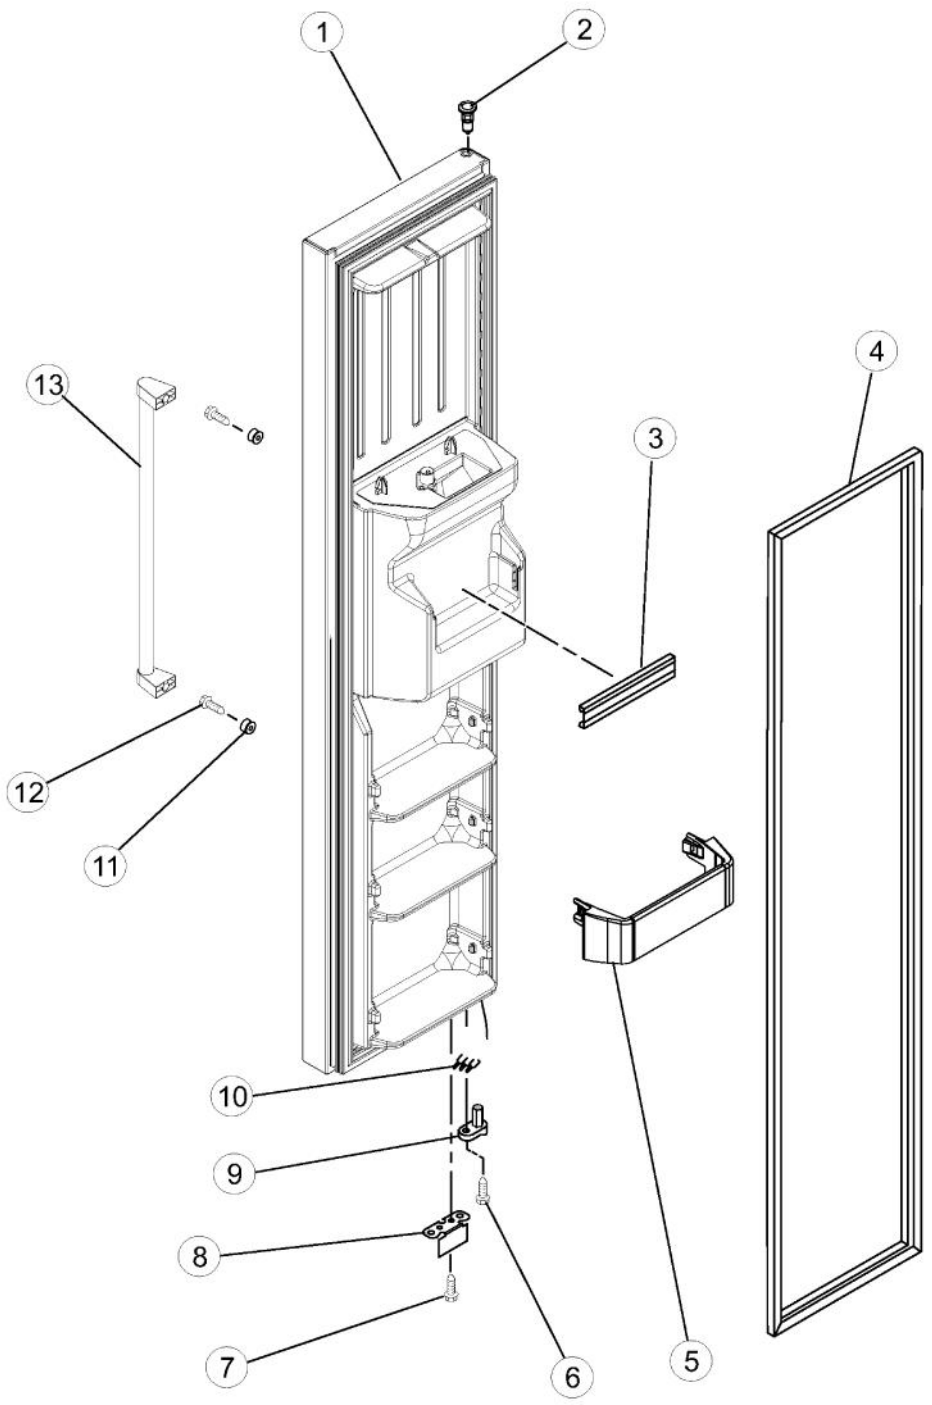

Ref #	Part Number	Qty.	Description
1	022513-000	1	FREEZER DOOR, STAINLESS (INCLUDES GASKET AND DIS...
2	021541-000	1	THIMBLE, TOP
3	021450-000	1	TRIM, DOOR SHELF
4	021560-000	1	DOOR GASKET, MAGNETIC - APOLLO GREY
5	021469-000	3	SHELF BIN
6	021593-000	1	SCREW
7	021591-000	1	SCREW
8	021632-000	1	BRACKET, DOOR STOP, BLACK
9	021584-000	1	DOOR CLOSER, UPPER CAM
10	021615-000	1	WIRE ASSY, DOOR
11	021567-000	1	STUD, HANDLE
12	021598-000	1	SCREW, HANDLE
13	021842-000	1	HANDLE, DOOR (STAINLESS)