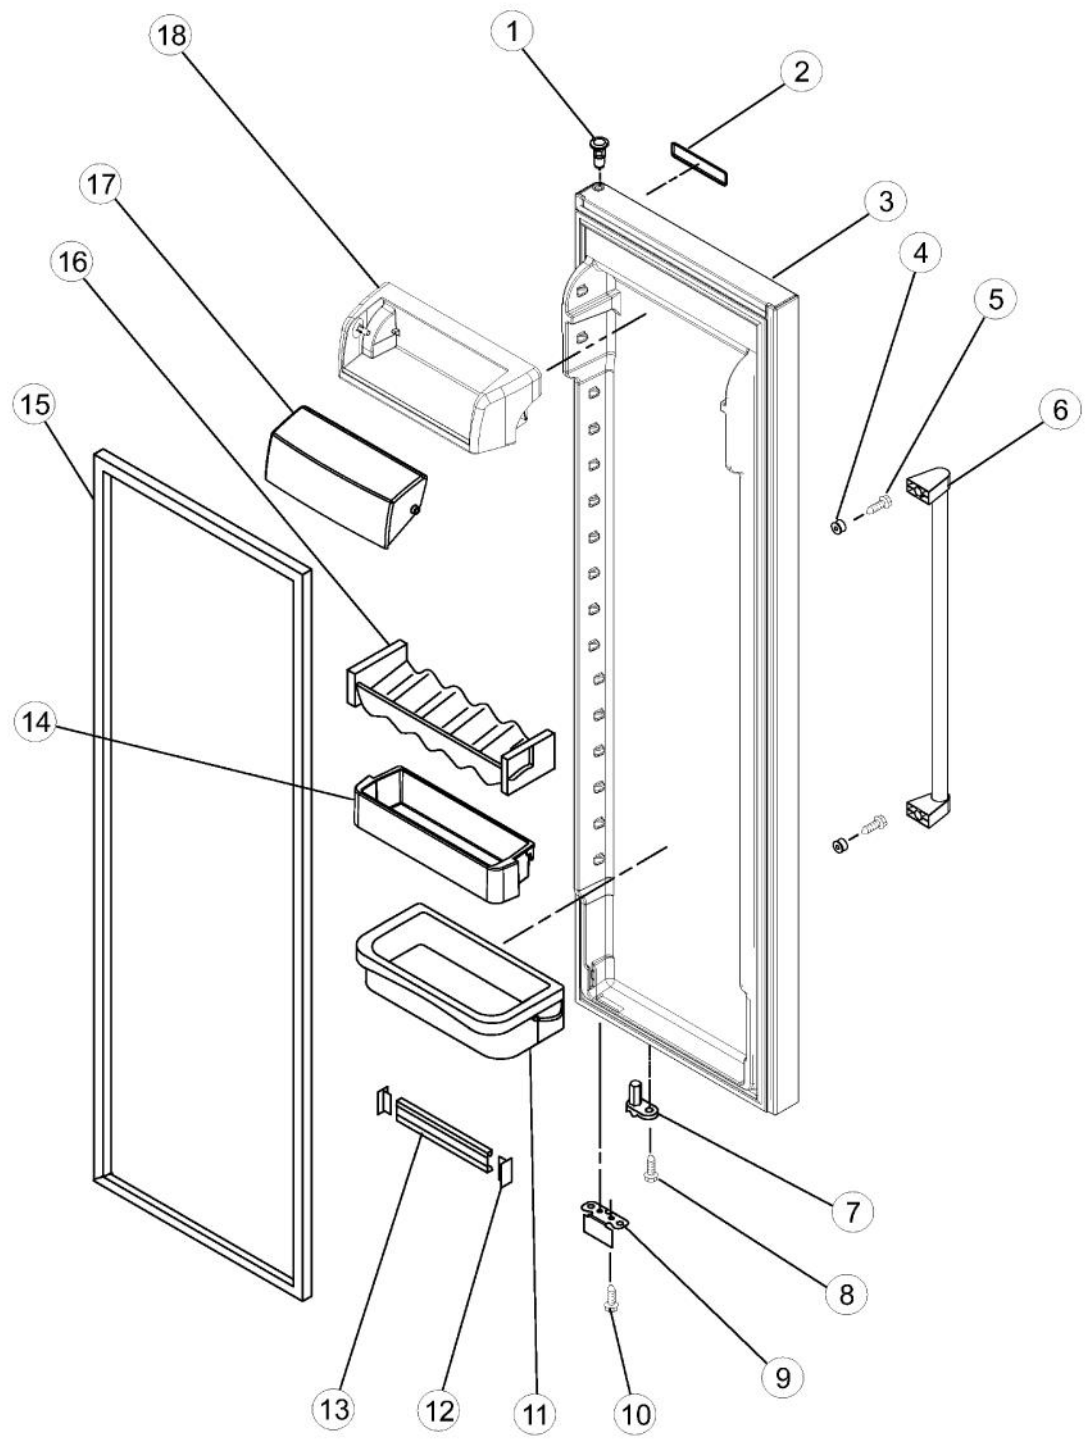

Ref #	Part Number	Qty.	Description
1	021541-000	1	THIMBLE, TOP
2	021843-000	1	NAMEPLATE
3	022512-000	1	REFRIGERATOR DOOR, STAINLESS (INCLUDES GASKET)
4	021567-000	1	STUD, HANDLE
5	021598-000	1	SCREW, HANDLE
6	021842-000	1	HANDLE, DOOR (STAINLESS)
7	021535-000	1	DOOR CLOSER, UPPER CAM
8	021591-000	1	SCREW
9	021534-000	1	BRACKET, DOOR STOP - BLACK
10	021593-000	1	SCREW
11	021480-000	3	DOOR BIN
12	021397-000	1	PLUG, TRIM
13	021440-000	1	TRIM, SHELF
14	021491-000	1	DOOR BIN, SHALLOW
15	021560-000	1	DOOR GASKET, MAGNETIC - APOLLO GREY
16	021483-000	1	CADDY, CAN
17	021494-000	1	DAIRY DOOR
18	021481-000	1	DAIRY COMPARTMENT