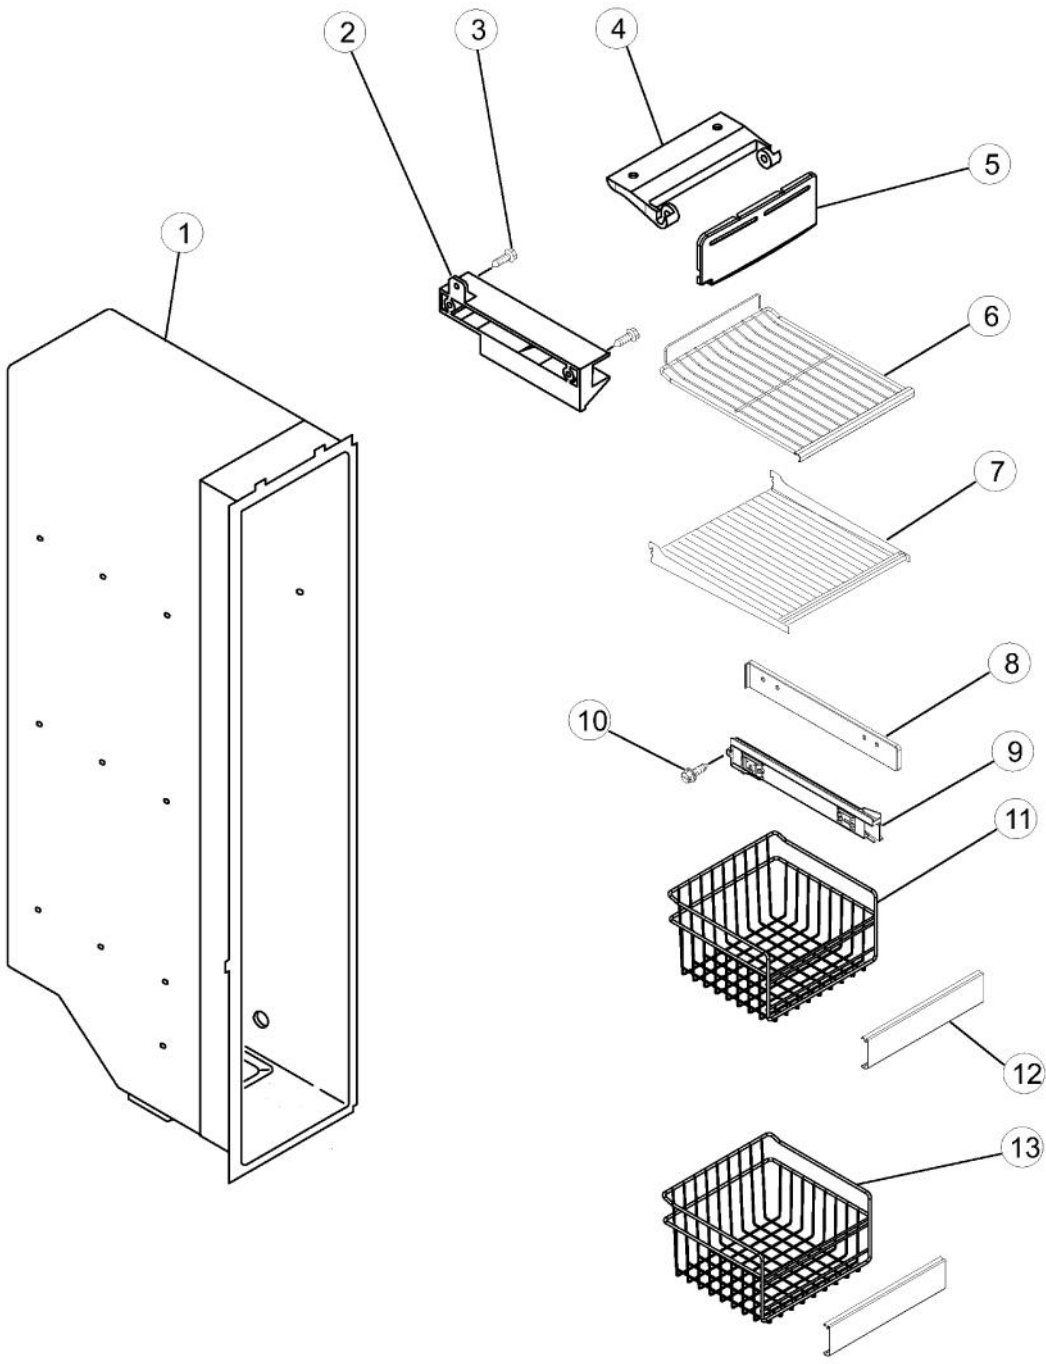

Ref #	Part Number	Qty.	Description
1	NON-SERVICEABLE	1	TUB WELDMENT
2	021448-000	1	SLIDE, ICE MAKER MOUNTING, RIGHT SIDE
2	021532-000	1	SLIDE, ICE MAKER MOUNTING, LEFT SIDE
3	022769-000	1	NO.N/A
4	021434-000	1	BRACKET, ICE MAKER COVER
5	021608-000	1	COVER, ICE MAKER
6	021465-000	2	SHELF ASSEMBLY, CANTILEVER
7	021493-000	1	SHELF, FIXED
8	021475-000	2	SPACER, SLIDE
9	021513-000	1	GLIDE ASSEMBLY, BASKET, RIGHT SIDE
9	021514-000	1	GLIDE ASSEMBLY, BASKET, LEFT SIDE
10	021382-000	1	SCREW
11	021471-000	2	BASKET, DEEP
12	021489-000	1	FRONT-BASKET
13	021472-000	1	BASKET, LOWER