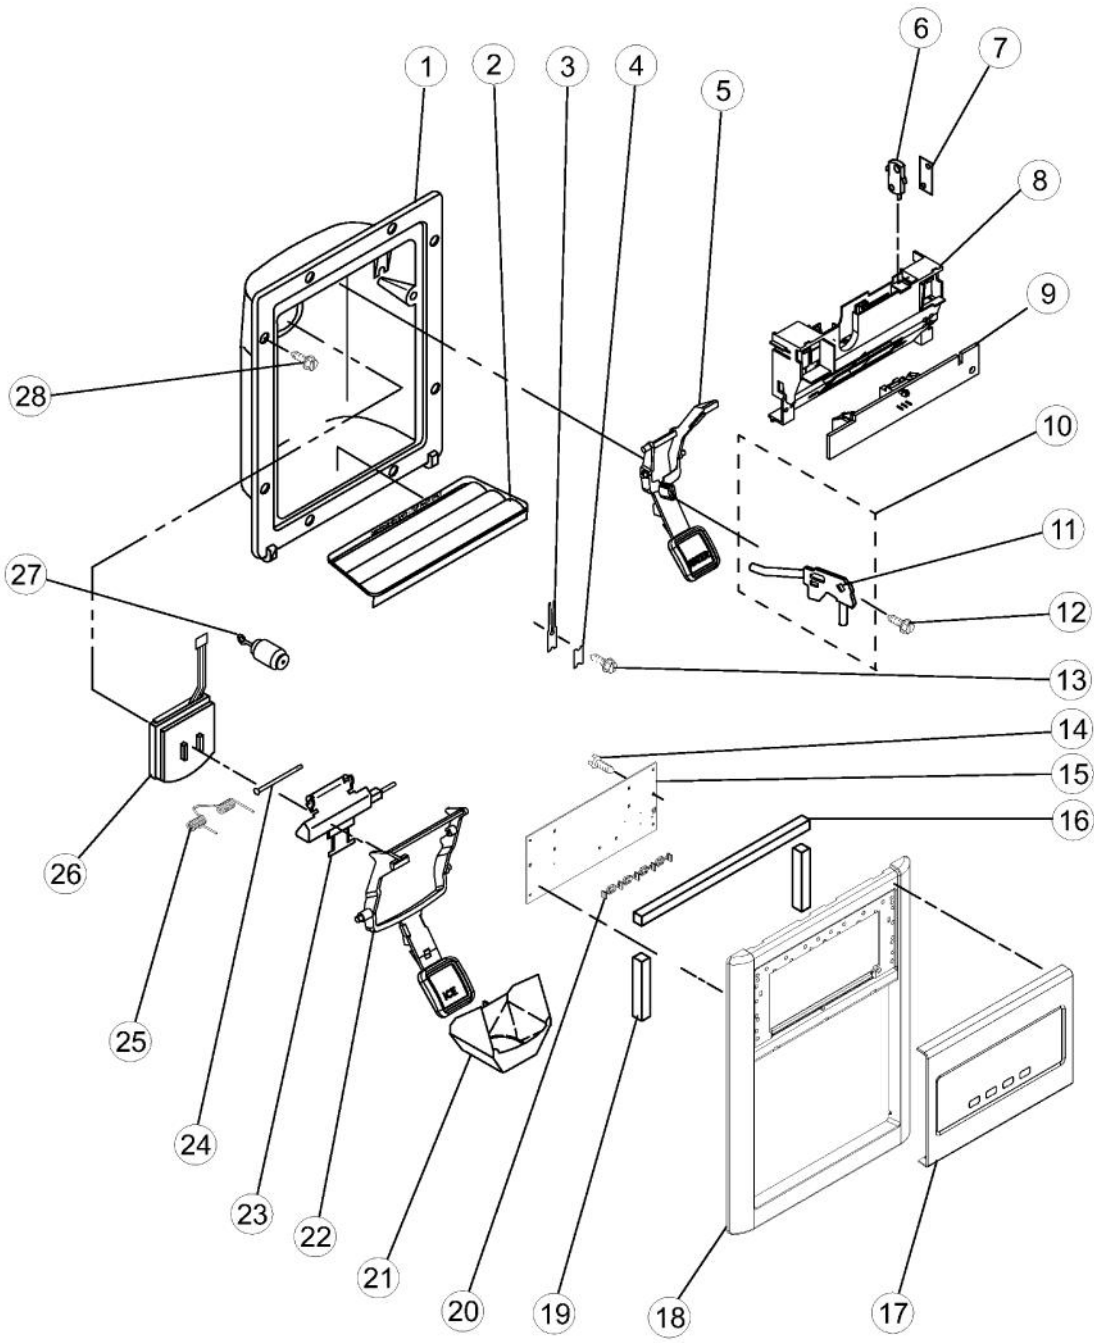

Ref #	Part Number	Qty.	Description
1	NON-SERVICEABLE	1	TUB WELDMENT
2	021601-000	1	GRILLE, OVERFLOW, STAINLESS
3	021419-000	1	DOOR, REFRIGERATOR-LEFT (SS)
4	021420-000	1	DOOR, REFRIGERATOR-RIGHT (SS)
5	021571-000	1	LEVER, WATER DISPENSER - BLACK
6	021401-000	1	SWITCH, BRACKET
7	021384-000	1	SPACER, SWITCH
8	021628-000	1	BRACKET, CONTROL
9	021643-000	1	LED ASSY
10	021446-000	1	WATER FITTING ASSEMBLY (INCLUDES WATER TUBE)
11	021528-000	1	BRACKET, DISPENSER
12	021562-000	1	SCREW
13	021382-000	1	SCREW
14	021377-000	2	SCREW
15	021631-000	1	CTRL-ELEK, UI
16	021531-000	1	GASKET, DISP
17	021640-000	1	FASCIA ASSY, DISP - STAINLESS
18	021586-000	1	BEZEL, DISP - STAINLESS
19	021619-000	2	GASKET, DISP
20	021600-000	1	SUPPORT, WINDOW
21	021406-000	1	GUIDE, ICE
22	021570-000	1	LEVER, ICE DISPENSER - BLACK
23	021526-000	1	DOOR MECHANISM ASSEMBLY
24	021424-000	1	PIN
25	021633-000	1	SPRING, TORSION
26	021407-000	1	DOOR, ICE
27	021443-000	1	MECHANISM DELAY
28	021595-000	1	SCREW