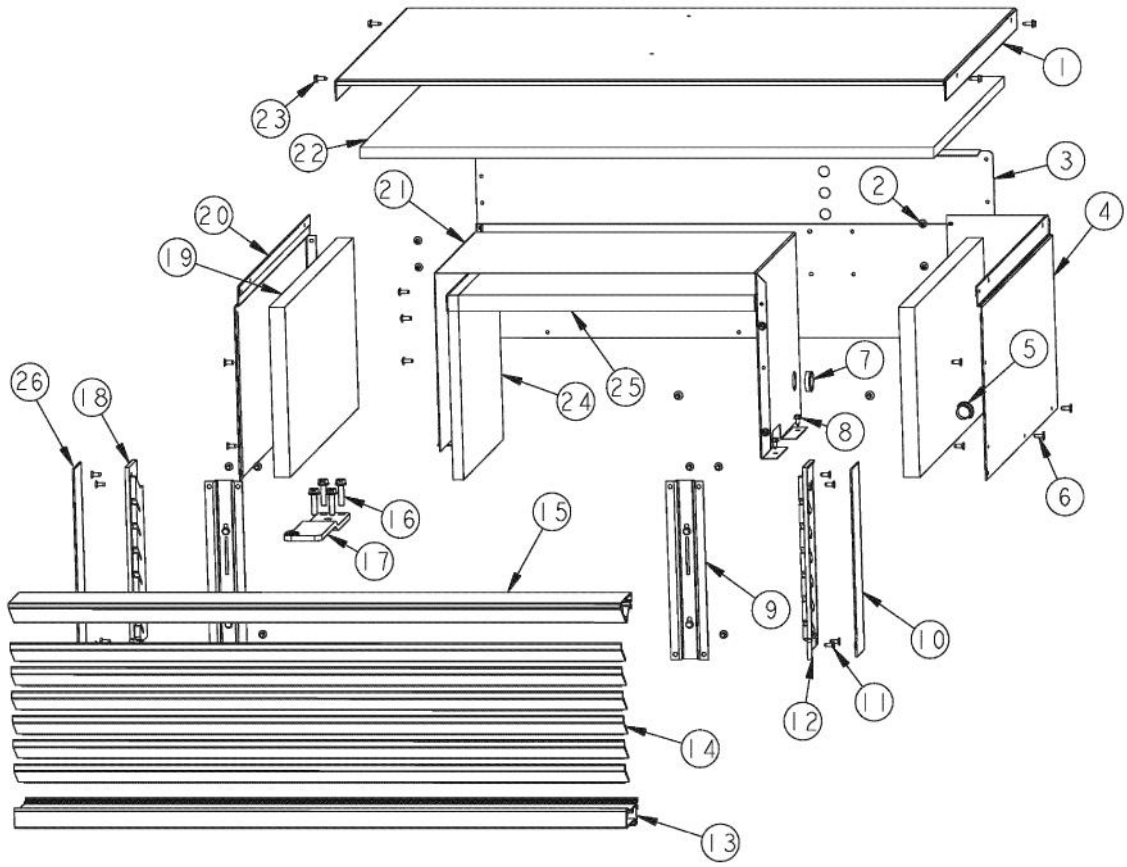

Ref #	Part Number	Qty.	Description
1	006420-000	1	TRIM, EXTRU,SIDE, WC DES
2	G3297518		GRILLE ASSY - 30 DES WC LH FOR BREAKDOWN SEE PAGE 008
2	G3297519		GRILLE ASSY - 30 DES WC RH FOR BREAKDOWN SEE PAGE 008
3	B2097509		GRILLE - TOP TRIM
4	PK920066	1	SIDE TRIM
5	PC920189		STRIKE PLATE
6	M0210458		SCREW-SM
7	K2098044		BRKT GRILLE SUPPORT
8	C9098048BK		BASE GRILLE - LH
8	C9098042BK		BASE GRILLE - WC BOT RH
9	40370P01		NYLON FLAT WASHER V40370P01
10	M0210443		SCREW-E SM
11	C9098045BK		BASE GRILLE SWITCH MOUNT - LH
11	C9098046BK		BASE GRILLE SWITCH MOUNT - RH
12	PE950118		SPDT SWITCH
13	C9098047BK		BASE GRILLE - WC TOP LH BK
13	C9098041BK		BASE GRILLE - WC TOP RH
14	K2098096		BRKT GRILLE SUPPORT
NI	G3298040		BASE GRILLE - WC LH INCLUDES ITEMS No.8, No.9, No.10, No.13
NI	G3298049		BASE GRILLE - WC RH INCLUDES ITEMS No.8, No.9, No.10, No.13