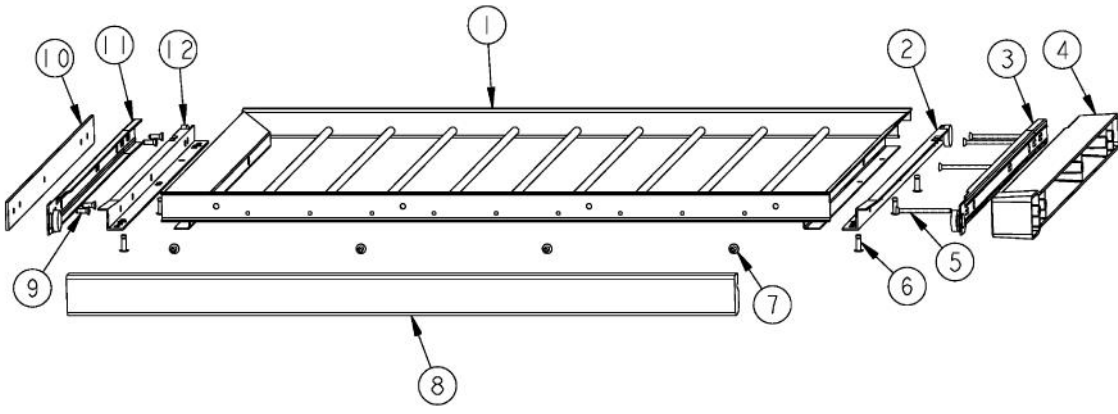

Ref #	Part Number	Qty.	Description
1	PB960088		WINE RACK ASSEMBLY
2	PC980001		WINE RACK SLIDE - RACK R
3	PD920155		FLATHEAD POINT TYPE AB NO.8-18 X 2
4	PD940103		SPACER - WINE RACK
5	PK900030		WINE RACK SLIDE - CABINET R
6	PC940018		POP RIVET - 5/32 X 1/8 - 1/4 GRIP
7	PD020194		SCREW-SM
8	025495-000	1	FRONT TOP/MID RACK TOP TWO
9	PD920140		SCREW
10	PK900029		WINE RACK SLIDE - CABINET L
11	PD940078		SPACER WINE RACK SLIDE .125 THICK
12	PC980002		WINE RACK SLIDE - RACK L