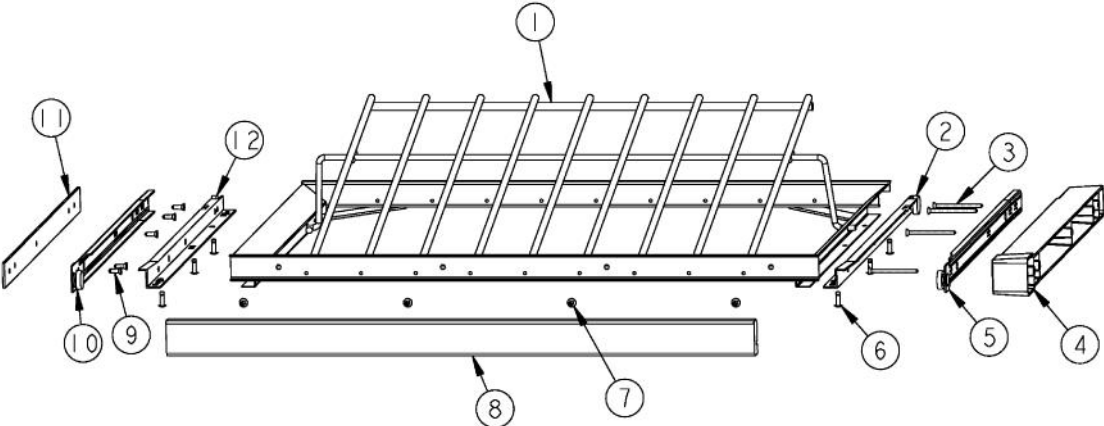

Ref #	Part Number	Qty.	Description
1	PB960088		WINE RACK ASSEMBLY
2	PC980001		WINE RACK SLIDE - RACK R
3	PD920155		FLATHEAD POINT TYPE AB NO.8-18 X 2
4	PD940103		SPACER - WINE RACK
5	PK900030		WINE RACK SLIDE - CABINET R
6	PC940018		POP RIVET - 5/32 X 1/8 - 1/4 GRIP
7	PD020194		SCREW-SM
8	025495-000	1	FRONT TOP/MID RACK TOP TWO
9	PD920140		SCREW
10	PK900029		WINE RACK SLIDE - CABINET L
11	PD940078		SPACER WINE RACK SLIDE .125 THICK
12	PC980002		WINE RACK SLIDE - RACK L