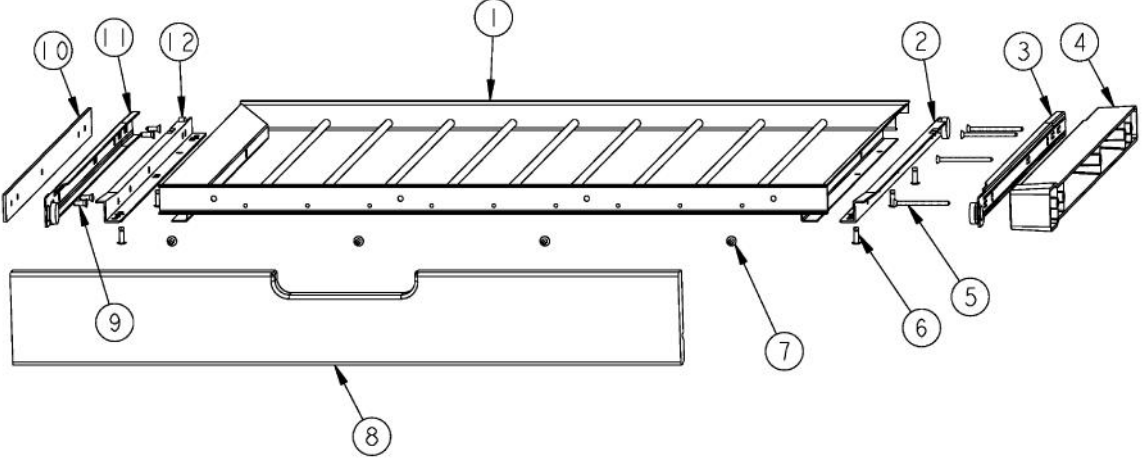

Ref #	Part Number	Qty.	Description
1	PM910289		WINE RACK ASSY FRAME
2	PC980001		WINE RACK SLIDE - RACK R
3	PK900030		WINE RACK SLIDE - CABINET R
4	PD940103		SPACER - WINE RACK
5	PD920155		FLATHEAD POINT TYPE AB NO.8-18 X 2
6	PC940018		POP RIVET - 5/32 X 1/8 - 1/4 GRIP
7	PD020194		SCREW-SM
8	025495-000	1	FRONT TOP/MID RACK TOP TWO
9	PD920140		SCREW
10	PD940078		SPACER WINE RACK SLIDE .125 THICK
11	PK900029		WINE RACK SLIDE - CABINET L
12	PC980002		WINE RACK SLIDE - RACK L