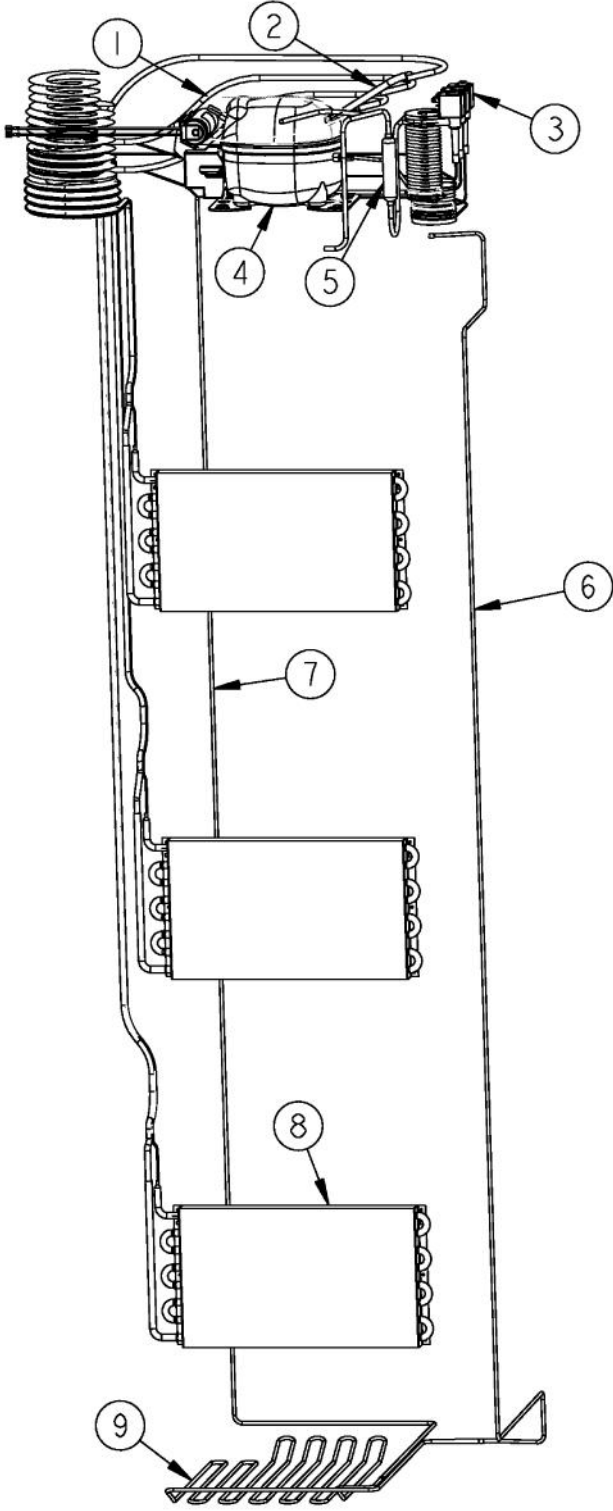

Ref #	Part Number	Qty.	Description
1	PB970233		WINE CELLAR DOOR GASKET
2	M0215318		SCREW-SM
3	PB970148		GASKET - WC DOOR SEAL
4	PD030152		CAPPED WASHER PAL NUT
5	M0220417		SCREW-TC
6	B2098666		COVER STRIKE
7	PE030166		DESIGNER REFRIGERATOR HANDLE
7	PE030166PVD		DESIGNER REFRIGERATOR HANDLE PVD
8	001401-000		LOCKING, ARM ASM DES
9	M0210458		SCREW-SM
10	M0204303		SCREW-MACH
11	K2098341		BRACKET - WC DES HANDLE
12	PK930155		SPACER - WC PRO / DES HANDLE
13	PK930099		SPACER - DOOR WC PRO
14	PD050019		STRIKER DOOR SWITCH
15	PD020194		SCREW-SM
16	PC920147		PIVOT PLATE ASSY - WC LH BOT
16	PC920146		PIVOT PLATE ASSY - WC RH BOT
17	PM910270		SKIN - WC DOOR W/LOCK DES LH
17	PM910269		SKIN - WC DOOR W/LOCK DES RH
18	PK930103		SPACER - HINGE SIDE
19	PD020032		SRW-8(A)X3/8PH.WFR HD 7/16DIAXNICL
20	PD940092		SPACER - DOOR HINGE
21	PC920132		PIVOT PLATE ASSY - LH
21	PC920133		PIVOT PLATE ASSY - RH
22	PD920174		10-32 TORX HEAD SCREW
23	PM010595		DOOR GLASS ASM DES/PRO CLR
NI	PM010599		DOOR GLASS ASM DES PRO FLT
NI	G32915048		DOOR ASM WC DES LH CLR
NI	G32915048BR		COMPLETE LEFT HINGE DOOR ASSEMBLY - CLEAR GLASS...
NI	G32915078		DOOR ASM-WC DESLH FLT
NI	G32915078BR		COMPLETE LEFT HINGE DOOR ASSEMBLY - FLUTED GLAS...
NI	G32915047		DOOR ASM WC DES RH CLR
NI	G32915047BR		COMPLETE RIGHT HINGE DOOR ASSEMBLY - CLEAR GLAS...
NI	G32915077		COMPLETE RIGHT HINGE DOOR ASSEMBLY - FLUTED GLA...
NI	G32915077BR		COMPLETE RIGHT HINGE DOOR ASSEMBLY - FLUTED GLA...
NI	PM910318		WC DOOR LOCK KEY