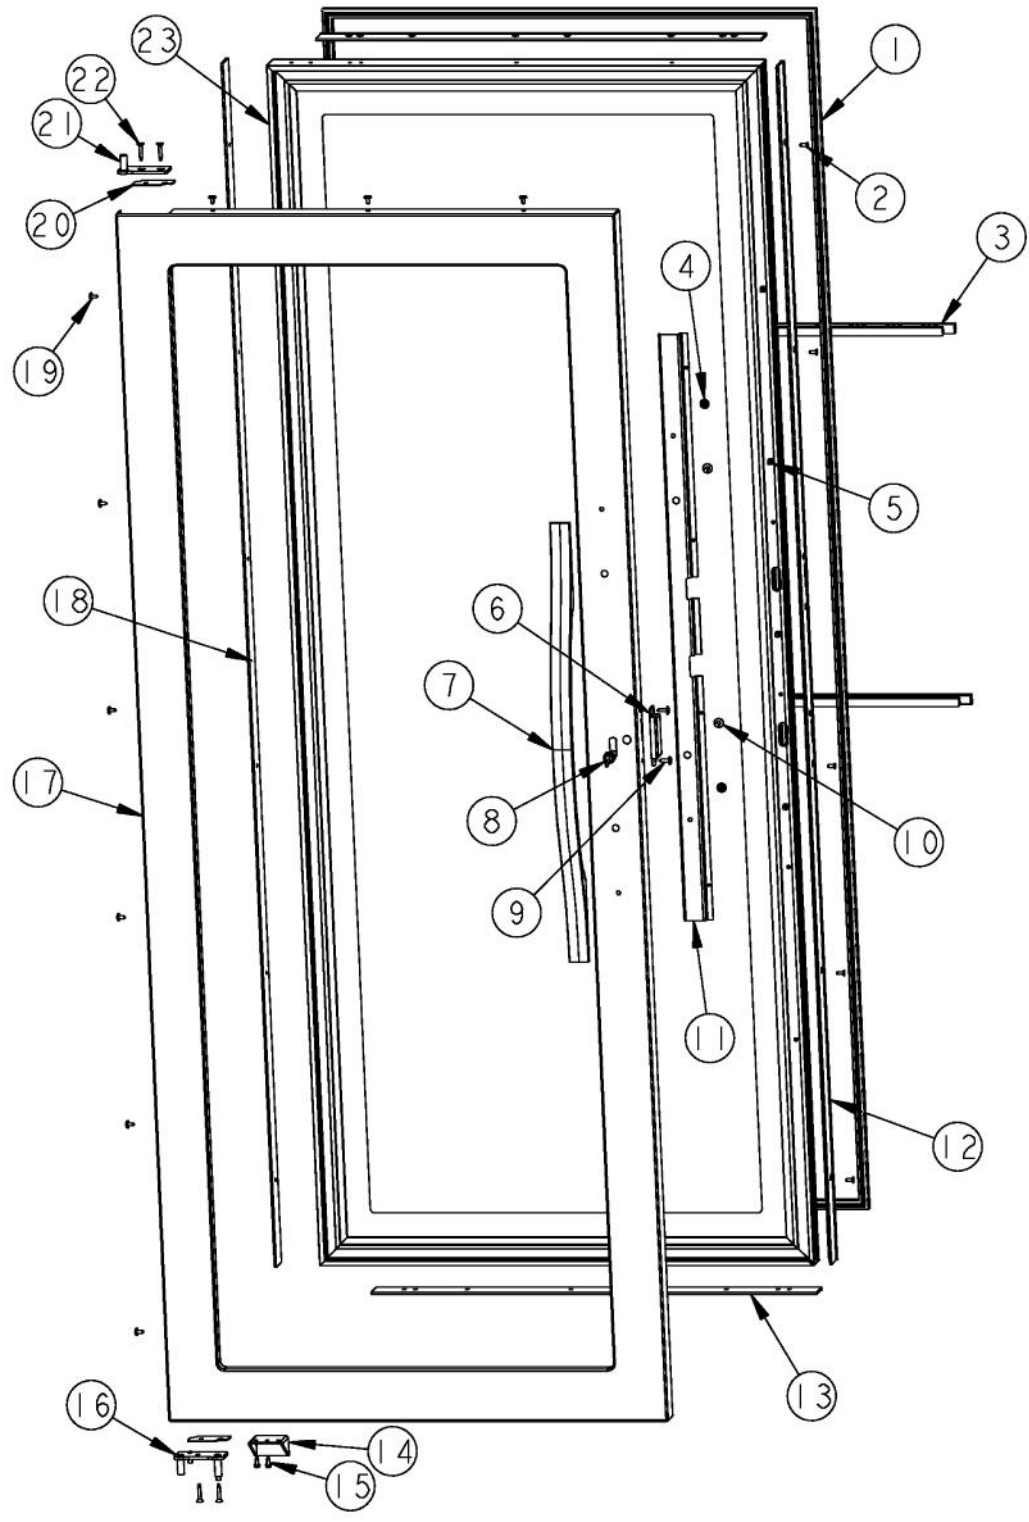

Ref #	Part Number	Qty.	Description
1	12071201		CLIP-DRAIN LOOP
2	F2098327		WC - SERPENTINE - DRAIN
3	PM910398		LEVELER ASSEMBLY - R
4	K2098050		GUIDE RAIL, PAN, RH
5	12071301		PAN-DRAIN (NON-ANTIMICROBIAL)
6	K2098051		GUIDE RAIL, PAN, LH
7	PM910399		LEVELER MODULE L
8	M0220417		SCREW-TC
9	PD940094		BUSHING
10	PC920149		BAR-WC BOT HINGE LH
10	PC920166		BAR-WC BOT HINGE RH
11	PC910015		SPRING EXTENSION
12	000570-000		HEX SCREW
13	PC920143		HINGE PLATE - WC BOT LH
13	PC920142		HINGE PLATE - WC BOT RH
14	PC920145		PIN - DOOR STOP
15	PD940090		BUSHING - WC DOOR LEVEL
16	PC920144		PLATE - WC DOOR SHIM
17	PD940091		BUSHING - DOOR STOP