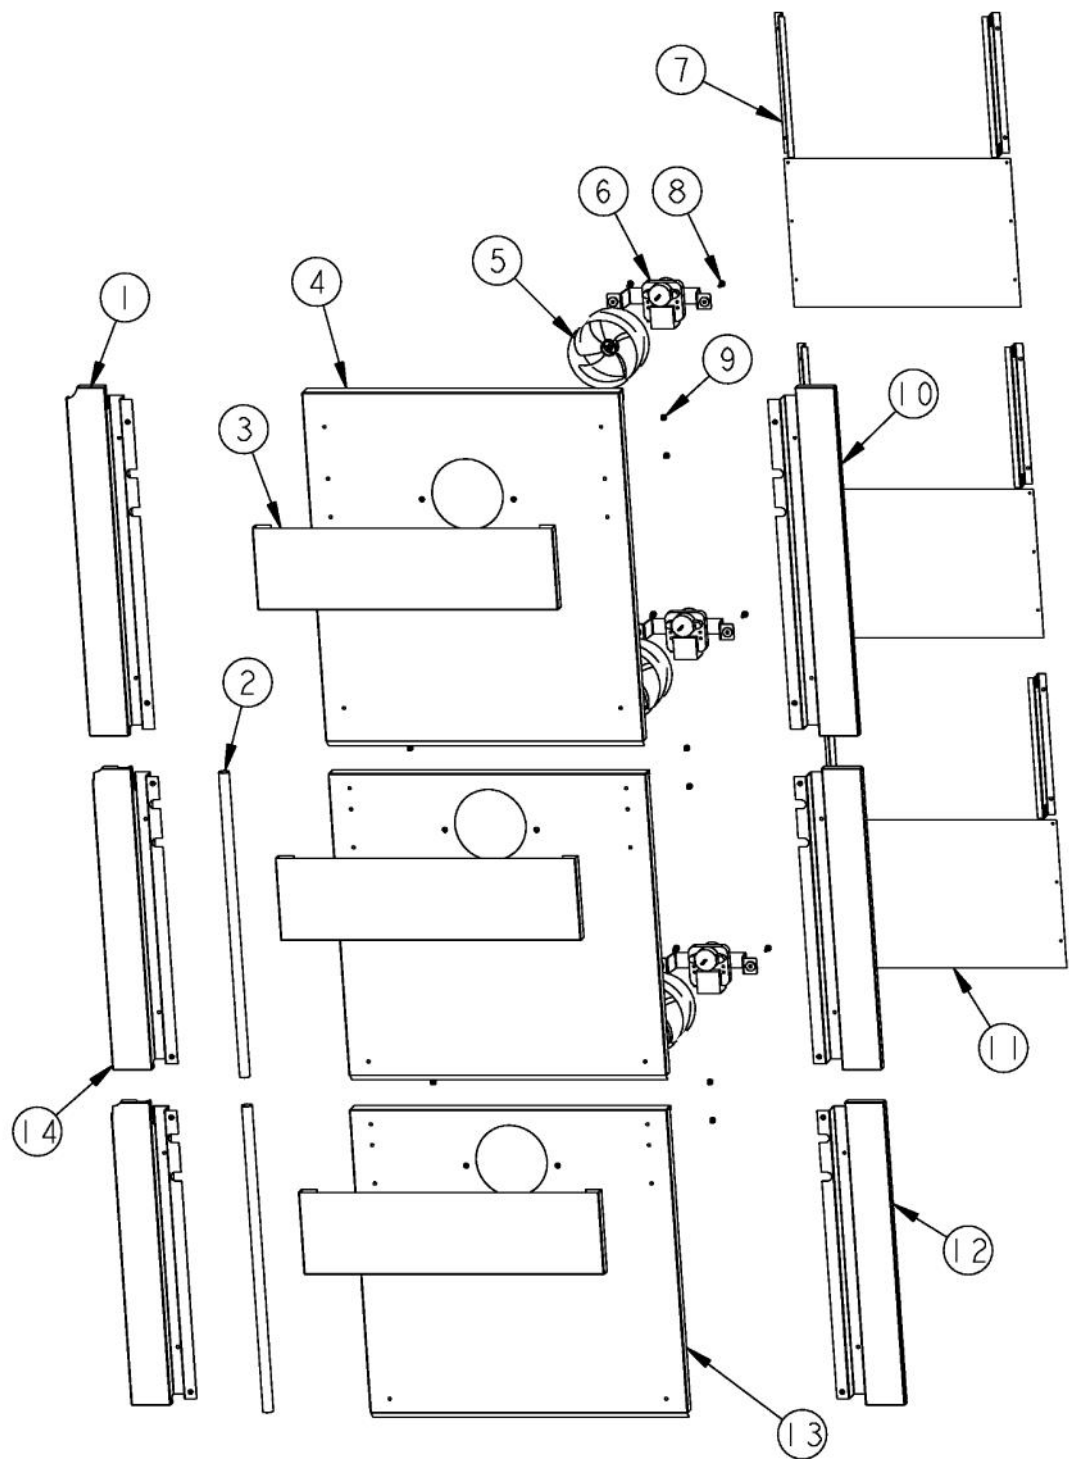

Ref #	Part Number	Qty.	Description
1	G5098397		WINE RACK ASSY COMP - ADJ SEE PAGE 002 FOR BREAKDOWN
2	G3298395		WINE RACK ASM TOP / MID SEE PAGE 003 FOR BREAKDOWN
3	G3298396		WINE RACK ASM BOT SEE PAGE 004 FOR BREAKDOWN
4	PE940181		MULLION SHELF
5	C9098304BK		BRACE-MULLION
6	PE950116		LIGHT ASSY - AURA
7	B1098316		WC LAMP CLIP
8	PD920147		6 X 1/2 HHW S/M/S HI - LO
9	M0275166		TAPE-ALUM SL
10	PB920161		DRAIN TUBE
NI	PD930105		EAR CLAMP

Ref #	Part Number	Qty.	Description
1	PB960088		WINE RACK ASSEMBLY
2	PC980001		WINE RACK SLIDE - RACK R
3	PD920155		FLATHEAD POINT TYPE AB NO.8-18 X 2
4	PD940103		SPACER - WINE RACK
5	PK900030		WINE RACK SLIDE - CABINET R
6	PC940018		POP RIVET - 5/32 X 1/8 - 1/4 GRIP
7	PD020194		SCREW-SM
8	025495-000	1	FRONT TOP/MID RACK TOP TWO
9	PD920140		SCREW
10	PK900029		WINE RACK SLIDE - CABINET L
11	PD940078		SPACER WINE RACK SLIDE .125 THICK
12	PC980002		WINE RACK SLIDE - RACK L

Ref #	Part Number	Qty.	Description
1	PM910289		WINE RACK ASSY FRAME
2	PC980001		WINE RACK SLIDE - RACK R
3	PK900030		WINE RACK SLIDE - CABINET R
4	PD940103		SPACER - WINE RACK
5	PD920155		FLATHEAD POINT TYPE AB NO.8-18 X 2
6	PC940018		POP RIVET - 5/32 X 1/8 - 1/4 GRIP
7	PD020194		SCREW-SM
8	025495-000	1	FRONT TOP/MID RACK TOP TWO
9	PD920140		SCREW
10	PD940078		SPACER WINE RACK SLIDE .125 THICK
11	PK900029		WINE RACK SLIDE - CABINET L
12	PC980002		WINE RACK SLIDE - RACK L

Ref #	Part Number	Qty.	Description
1	K2099257		SIDE SPACER - EVAP COVER, TOP LEFT
2	PB920161		DRAIN TUBE
3	K2097591		EVAP FAN COVER
4	K2097596		EVAP COVER - TOP
5	10855402		FAN-EVAP/4.330
6	PE970334		EVAPORATOR FAN MOTOR
7	K2098097		BAFFLE, EVAPORATOR
8	M0238859		SCREW-SHLDR
9	PD020194		SCREW-SM
10	K2099256		SIDE SPACER - EVAP COVER, TOP RT
11	PK930088		DRAIN SHIELD - EVAP
12	K2098019		SIDE SPACER EVAP MID/BTM
13	K2099753		EVAPORATOR COVER - MIDDLE / BOTTOM
14	K2098090		SIDE SPACER - EVAP COVER MID LT