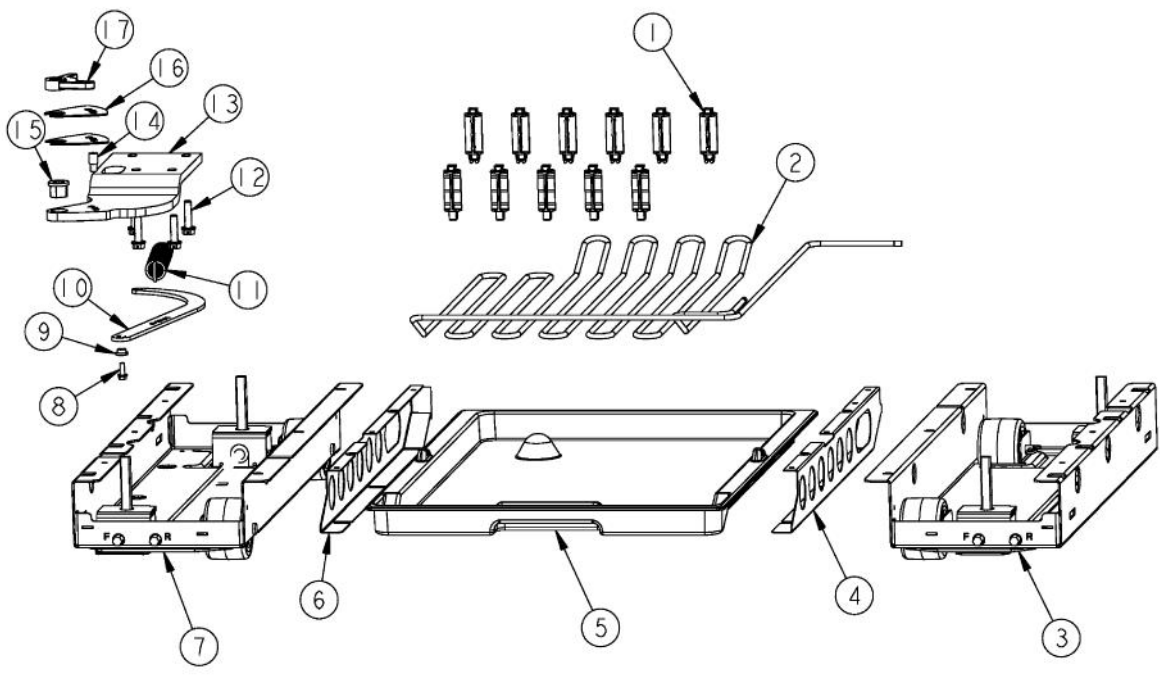

Ref #	Part Number	Qty.	Description
1	PK930124		WIRE, CHANNEL
2	PJ930025		WC - THERMISTER
3	PK930089		EXTRUSION - WIRE CHANNEL
4	PB920158		HEAT EXCHANGE TUBING - TOP USED FOR ALL THREE EVAPS
5	F2098043		DISCHARGE TUBING
6	PK930088		DRAIN SHIELD - EVAP
7	PJ960001		EVAPORATOR ASSY