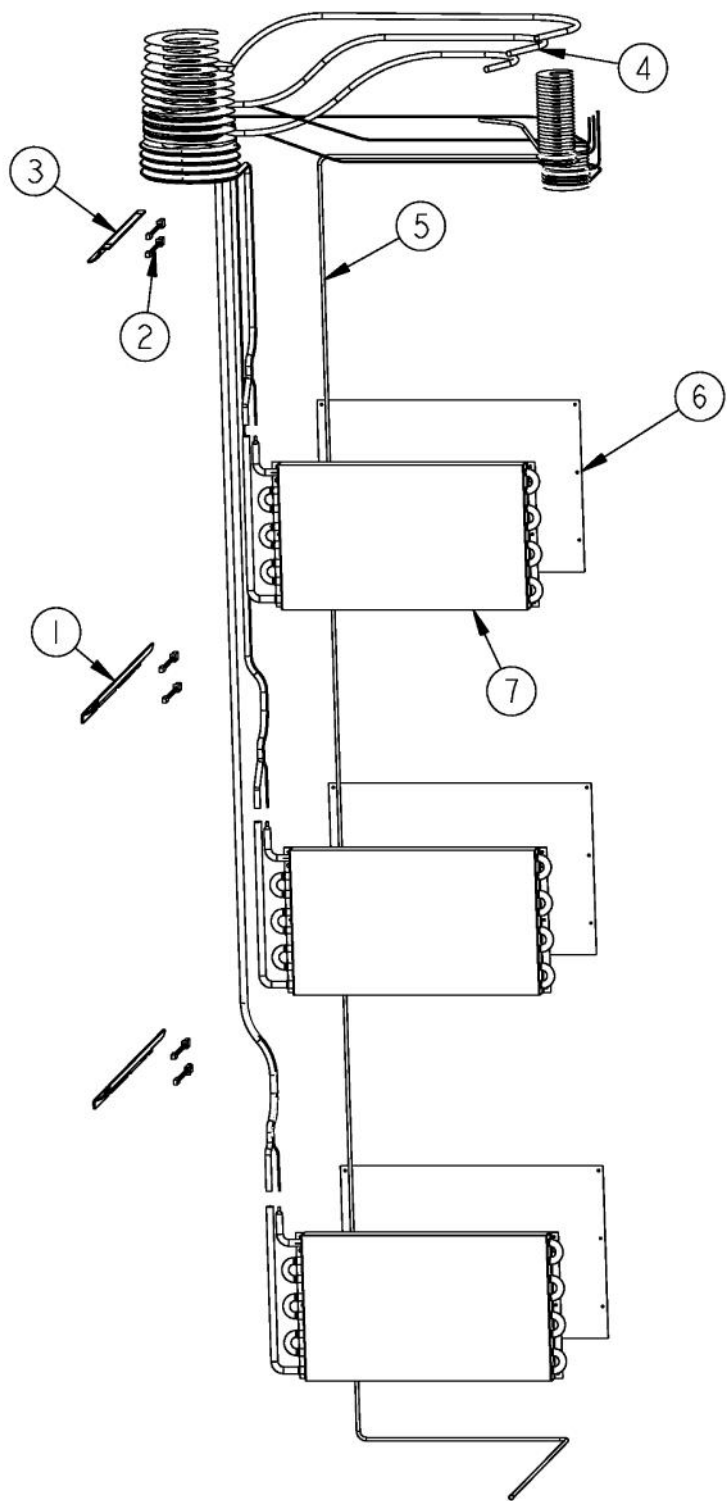

Ref #	Part Number	Qty.	Description
1	K2099257		SIDE SPACER - EVAP COVER, TOP LEFT
2	PB920161		DRAIN TUBE
3	K2097591		EVAP FAN COVER
4	K2097596		EVAP COVER - TOP
5	10855402		FAN-EVAP/4.330
6	PE970334		EVAPORATOR FAN MOTOR
7	K2098097		BAFFLE, EVAPORATOR
8	M0238859		SCREW-SHLDR
9	PD020194		SCREW-SM
10	K2099256		SIDE SPACER - EVAP COVER, TOP RT
11	PK930088		DRAIN SHIELD - EVAP
12	K2098019		SIDE SPACER EVAP MID/BTM
13	K2099753		EVAPORATOR COVER - MIDDLE / BOTTOM
14	K2098090		SIDE SPACER - EVAP COVER MID LT

Ref #	Part Number	Qty.	Description
1	G5096494		COND. FAN ASSY
2	F2096507		TUBE-PROCESS GRN
3	PM010607		COMPRESSOR AND ELECTRICALS WC
4	PA050127		T-MANIFOLD
5	M0221523		SCREW - SHLDR
6	PD020194		SCREW-SM
7	PB920159		DRYER
8	PJ970001		FLUID CONTROL VALVE
9	M0102303		CLAMP-TUBE VM0102303
10	PE970388		WINE COOLER CONTROL
11	10835901		GROMMET RUBBER V10835901
12	PE950149		SWITCH POWER
13	PE950124		SWITCH - ROCKER
14	003589-000		GUARD MC WC RIGHT
15	003586-000		MC GUARD
16	M0211016		SCREW-SM
17	G5096495		GASKET, REF DOOR
18	PD020076		6-32 X 3/8 PHILL PAN MS
19	PE940169		CONTROL PANEL ASSY
20	PK930101		HOLDER - LAMP
21	PE950116		LIGHT ASSY - AURA
22	K2097560		MOUNTING BRACKET FLUID CONTROL
23	K20912569		BRACKET GRILLE SUPPORT

Ref #	Part Number	Qty.	Description
1	PK930124		WIRE, CHANNEL
2	PJ930025		WC - THERMISTER
3	PK930089		EXTRUSION - WIRE CHANNEL
4	PB920158		HEAT EXCHANGE TUBING - TOP USED FOR ALL THREE EVAPS
5	F2098043		DISCHARGE TUBING
6	PK930088		DRAIN SHIELD - EVAP
7	PJ960001		EVAPORATOR ASSY