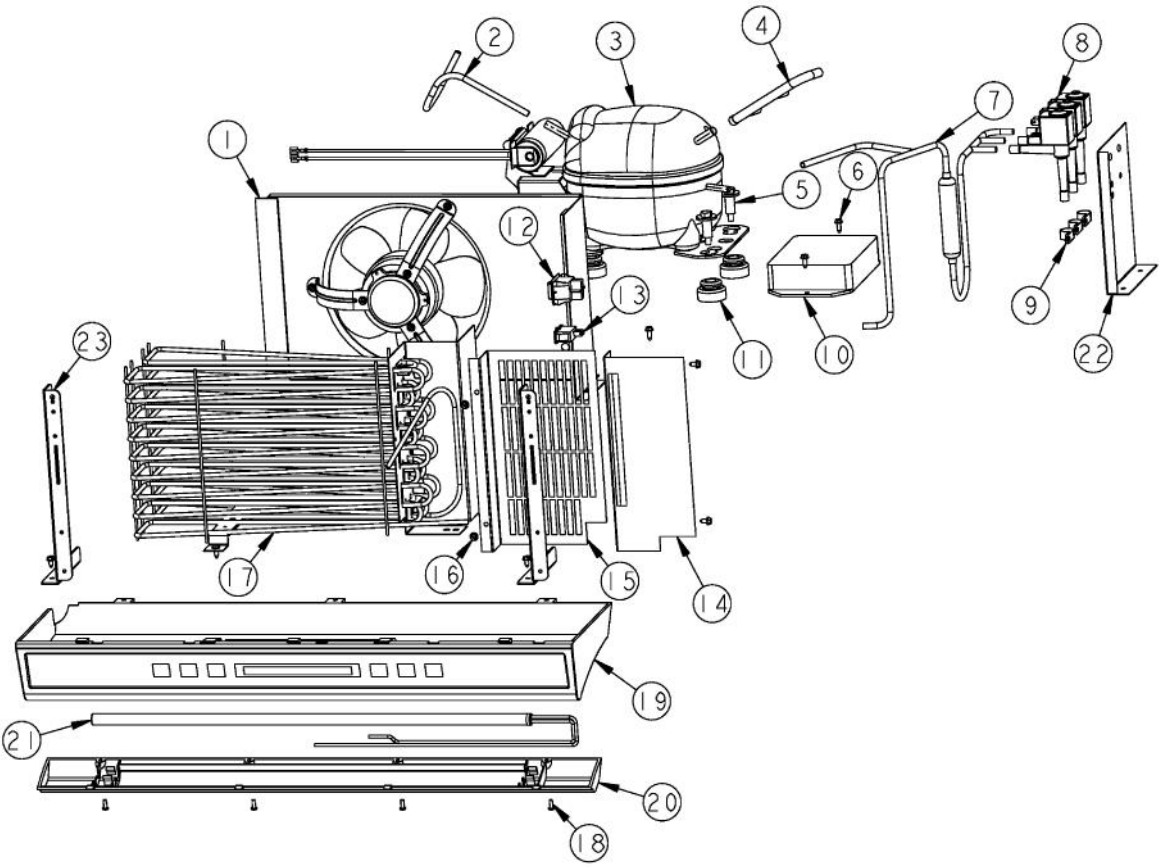

Ref #	Part Number	Qty.	Description
1	PB960088		WINE RACK ASSEMBLY
2	PC980001		WINE RACK SLIDE - RACK R
3	PD920155		FLATHEAD POINT TYPE AB NO.8-18 X 2
4	PD940103		SPACER - WINE RACK
5	PK900030		WINE RACK SLIDE - CABINET R
6	PC940018		POP RIVET - 5/32 X 1/8 - 1/4 GRIP
7	PD020194		SCREW-SM
8	025495-000	1	FRONT TOP/MID RACK TOP TWO
9	PD920140		SCREW
10	PK900029		WINE RACK SLIDE - CABINET L
11	PD940078		SPACER WINE RACK SLIDE .125 THICK
12	PC980002		WINE RACK SLIDE - RACK L

Ref #	Part Number	Qty.	Description
1	K2099257		SIDE SPACER - EVAP COVER, TOP LEFT
2	PB920161		DRAIN TUBE
3	K2097591		EVAP FAN COVER
4	K2097596		EVAP COVER - TOP
5	10855402		FAN-EVAP/4.330
6	PE970334		EVAPORATOR FAN MOTOR
7	K2098097		BAFFLE, EVAPORATOR
8	M0238859		SCREW-SHLDR
9	PD020194		SCREW-SM
10	K2099256		SIDE SPACER - EVAP COVER, TOP RT
11	PK930088		DRAIN SHIELD - EVAP
12	K2098019		SIDE SPACER EVAP MID/BTM
13	K2099753		EVAPORATOR COVER - MIDDLE / BOTTOM
14	K2098090		SIDE SPACER - EVAP COVER MID LT