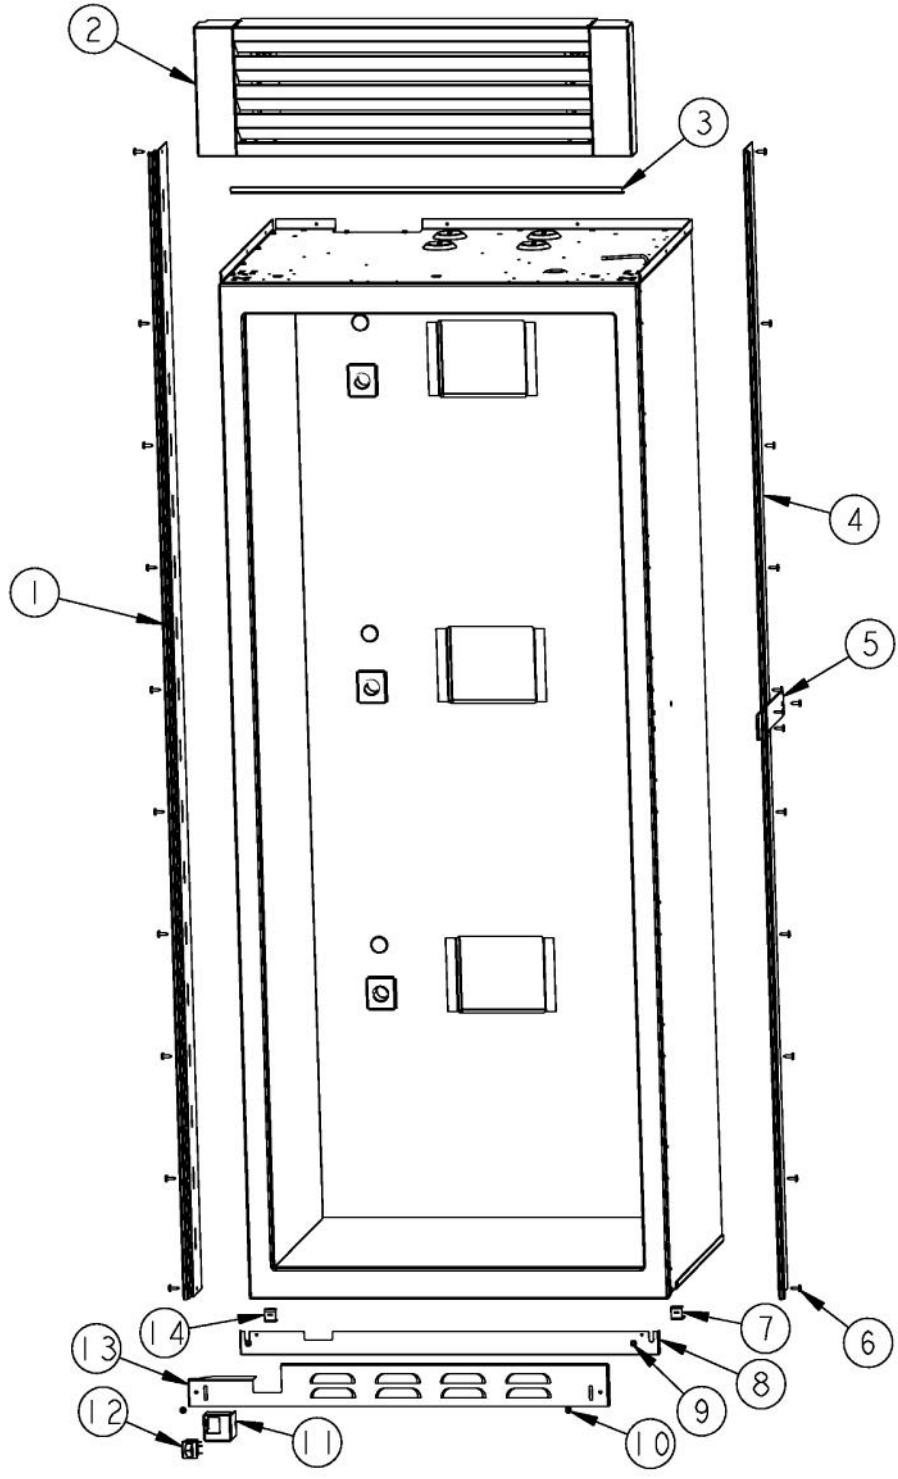

Ref #	Part Number	Qty.	Description
1	G5096494		COND. FAN ASSY
2	F2096507		TUBE-PROCESS GRN
3	PM010607		COMPRESSOR AND ELECTRICALS WC
4	PA050127		T-MANIFOLD
5	M0221523		SCREW - SHLDR
6	PD020194		SCREW-SM
7	PB920159		DRYER
8	PJ970001		FLUID CONTROL VALVE
9	M0102303		CLAMP-TUBE VM0102303
10	PE970388		WINE COOLER CONTROL
11	10835901		GROMMET RUBBER V10835901
12	PE950149		SWITCH POWER
13	PE950124		SWITCH - ROCKER
14	003589-000		GUARD MC WC RIGHT
15	003586-000		MC GUARD
16	M0211016		SCREW-SM
17	G5096495		GASKET, REF DOOR
18	PD020076		6-32 X 3/8 PHILL PAN MS
19	PE940169		CONTROL PANEL ASSY
20	PK930101		HOLDER - LAMP
21	PE950116		LIGHT ASSY - AURA
22	K2097560		MOUNTING BRACKET FLUID CONTROL
23	K20912569		BRACKET GRILLE SUPPORT