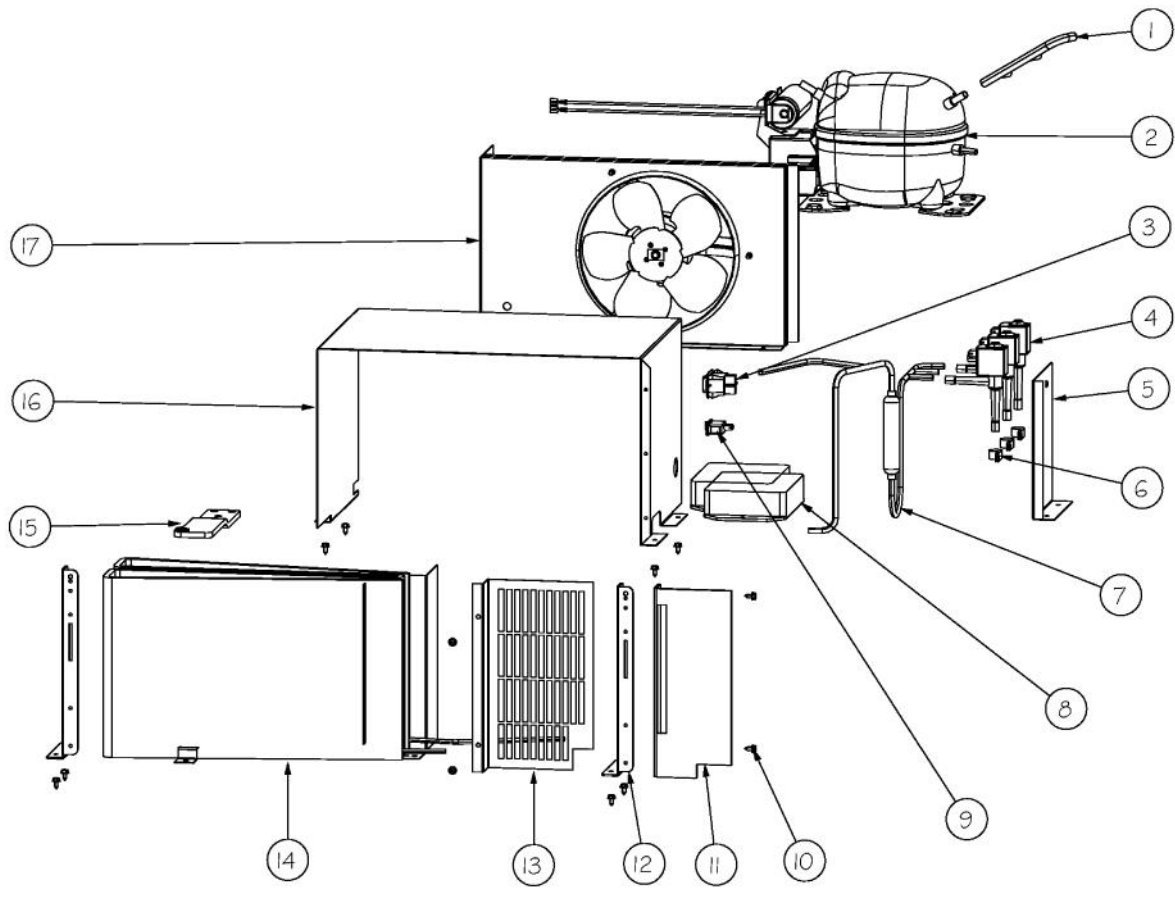

Ref #	Part Number	Qty.	Description
1	PA950079	1	T MANIFOLD
2	PM910519	1	COMPRESSOR WC
3	12074801	1	SWITCH, POWER
4	PJ970001	1	FLUID CONTROL VALVE
5	K2097560	1	MOUNTING BRACKET FLUID CONTROL
6	M0102303	1	CLAMP-TUBE VM0102303
7	PB920159	1	DRYER
8	PE970388	1	WINE COOLER CONTROL
9	PE950124	1	SWITCH - ROCKER
10	M0211016	12	SCREW-SM
11	L20911886	1	GUARD MC- WC RIGHT
12	K20912569	2	BRACKET GRILLE SUPPORT
13	L20911883	1	GUARD MC- WC
14	G5096495	1	GASKET, REF DOOR
15	PC920131	1	HINGE PLATE - LH UPPER
16	K2098054	1	COVER - CONDENSOR COIL
17	G5096494	1	COND. FAN ASSY

Ref #	Part Number	Qty.	Description
1	PK920032	1	SIDE TRIM - WC DES LH
2	PC920189	1	STRIKE PLATE
3	C2098044	1	STAND OFF, BASE GRILLE - RH
4	C2098048	1	BASE GRILLE - WC BOT LH
5	M0210443	2	SCREW-E SM
6	C2098047	1	BASE GRILLE - WC TOP LH
7	40370P01	2	NYLON FLAT WASHER V40370P01
8	C2098045	1	LIGHT SWITCH BRACKET - REF. DOOR
9	PE950118	1	SPDT SWITCH
10	PK920028	1	SIDE TRIM - LH
11	C2098096	1	STAND OFF, BASE GRILLE - LH

Ref #	Part Number	Qty.	Description
1	PB920158	1	HEAT EXCHANGE TUBING - TOP
2	F2098012	1	PC LOOP
3	PK930088	3	DRAIN SHIELD - EVAP
4	PJ960001	3	EVAPORATOR ASSY
5	F2098043	1	DISCHARGE TUBING
6	PK930124	2	WIRE, CHANNEL
7	PJ930025	6	WC - THERMISTER
8	PK930089	1	EXTRUSION - WIRE CHANNEL