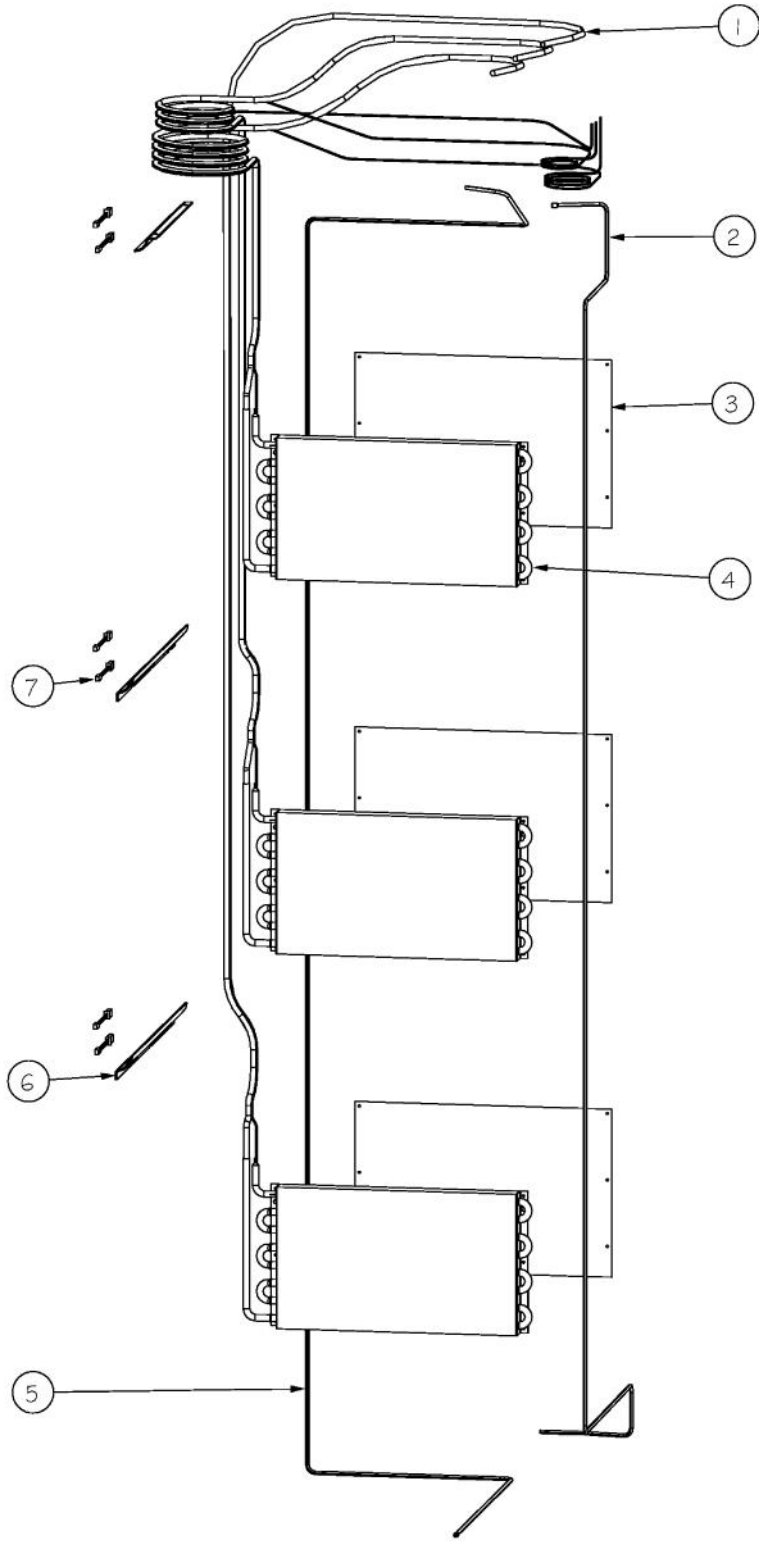

Ref #	Part Number	Qty.	Description
1	PA950079	1	T MANIFOLD
2	PM910519	1	COMPRESSOR WC
3	12074801	1	SWITCH, POWER
4	PJ970001	1	FLUID CONTROL VALVE
5	K2097560	1	MOUNTING BRACKET FLUID CONTROL
6	M0102303	1	CLAMP-TUBE VM0102303
7	PB920159	1	DRYER
8	PE970388	1	WINE COOLER CONTROL
9	PE950124	1	SWITCH - ROCKER
10	M0211016	12	SCREW-SM
11	L20911886	1	GUARD MC- WC RIGHT
12	K20912569	2	BRACKET GRILLE SUPPORT
13	L20911883	1	GUARD MC- WC
14	G5096495	1	GASKET, REF DOOR
15	PC920131	1	HINGE PLATE - LH UPPER
16	K2098054	1	COVER - CONDENSOR COIL
17	G5096494	1	COND. FAN ASSY

Ref #	Part Number	Qty.	Description
1	PK920032	1	SIDE TRIM - WC DES LH
2	PC920189	1	STRIKE PLATE
3	C2098044	1	STAND OFF, BASE GRILLE - RH
4	C2098048	1	BASE GRILLE - WC BOT LH
5	M0210443	2	SCREW-E SM
6	C2098047	1	BASE GRILLE - WC TOP LH
7	40370P01	2	NYLON FLAT WASHER V40370P01
8	C2098045	1	LIGHT SWITCH BRACKET - REF. DOOR
9	PE950118	1	SPDT SWITCH
10	PK920028	1	SIDE TRIM - LH
11	C2098096	1	STAND OFF, BASE GRILLE - LH

Ref #	Part Number	Qty.	Description
1	PB920158	1	HEAT EXCHANGE TUBING - TOP
2	F2098012	1	PC LOOP
3	PK930088	3	DRAIN SHIELD - EVAP
4	PJ960001	3	EVAPORATOR ASSY
5	F2098043	1	DISCHARGE TUBING
6	PK930124	2	WIRE, CHANNEL
7	PJ930025	6	WC - THERMISTER
8	PK930089	1	EXTRUSION - WIRE CHANNEL

Ref #	Part Number	Qty.	Description
1	12071201	11	CLIP-DRAIN LOOP
2	F2098327	1	WC - SERPENTINE - DRAIN
3	K2098050	1	GUIDE RAIL, PAN, RH
4	PM910398	1	LEVELER ASSEMBLY - R
5	12071301	1	PAN-DRAIN (NON-ANTIMICROBIAL)
6	K2098051	1	GUIDE RAIL, PAN, LH
7	PM910399	1	LEVELER MODULE L
8	PD940090	1	BUSHING - WC DOOR LEVEL
9	PC920144	2	PLATE - WC DOOR SHIM
10	PD940091	1	BUSHING - DOOR STOP
11	PC920145	1	PIN - DOOR STOP
12	PC920143	1	HINGE PLATE - WC BOT LH