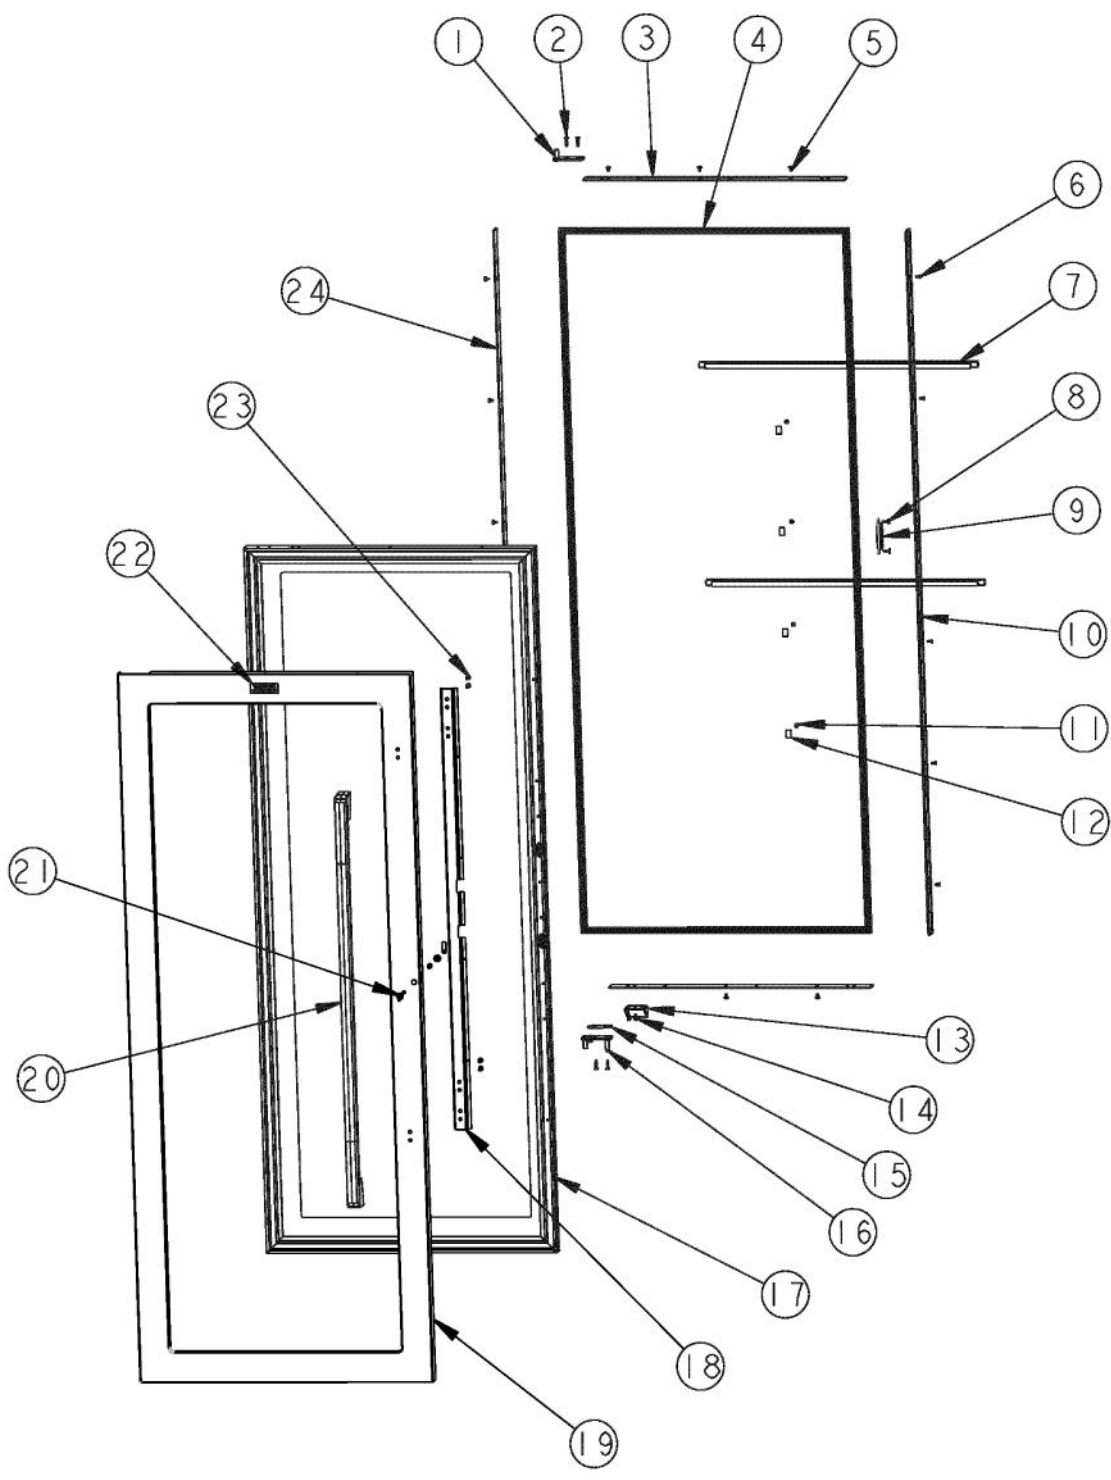

Ref #	Part Number	Qty.	Description
1	PC920132	1	PIVOT PLATE ASSY - LH
NI	PC920133	1	PIVOT PLATE ASSY - RH
2	PD920174	4	10-32 TORX HEAD SCREW
3	PK930099	2	SPACER - DOOR WC PRO
4	005504-000	1	GASKET,WC, FC
5	PD020032	11	SRW-8(A)X3/8PH.WFR HD 7/16DIAXNICL
6	M0215318	5	SCREW-SM
7	PB970148	2	GASKET - WC DOOR SEAL
8	M0210458	2	SCREW-SM
9	B2098666	1	COVER STRIKE
10	PK930155	1	SPACER - WC PRO / DES HANDLE
11	M0220417	4	SCREW-TC
12	PF910019	4	MYLAR ADHESIVE STRIP
13	PD050019	1	STRIKER DOOR SWITCH
14	PD020194	1	SCREW-SM
15	PD940092	2	SPACER - DOOR HINGE
16	PC920147	1	PIVOT PLATE ASSY - WC LH BOT
NI	PC920146	1	PIVOT PLATE ASSY - WC RH BOT
17	PM010595	1	DOOR GLASS ASM DES/PRO CLR
NI	PM010599	1	DOOR GLASS ASM DES PRO FLT
18	014636-000	1	BRACKET,HDL,WC DES
19	014339-000	1	SKIN,DOOR,WC DES LH
NI	014338-000	1	SKIN,DOOR,WC DES RH
20	014237-000	1	HANDLE, ASM, DES
21	001401-000	1	LOCKING, ARM ASM DES
22	013700-000	1	2.75 DESIGNER LOGO WITH PINS
23	008974-000	4	SCREW 10 - 32 X 3/4 SLOT HEX WASHER
24	PK930103	1	SPACER - HINGE SIDE
NI	014353-000	1	SKIN,ASM,WC DES LH
NI	014352-000	1	SKIN,ASM,WC DES RH
NI	014649-000	1	DOOR,ASM,WC DES LH CLR
NI	014657-000	1	DOOR,ASM,WC DES RH CLR
NI	014640-000	1	DOOR,ASM,WC DES LH FLT
NI	014659-000	1	DOOR,ASM,WC DES RH FLT