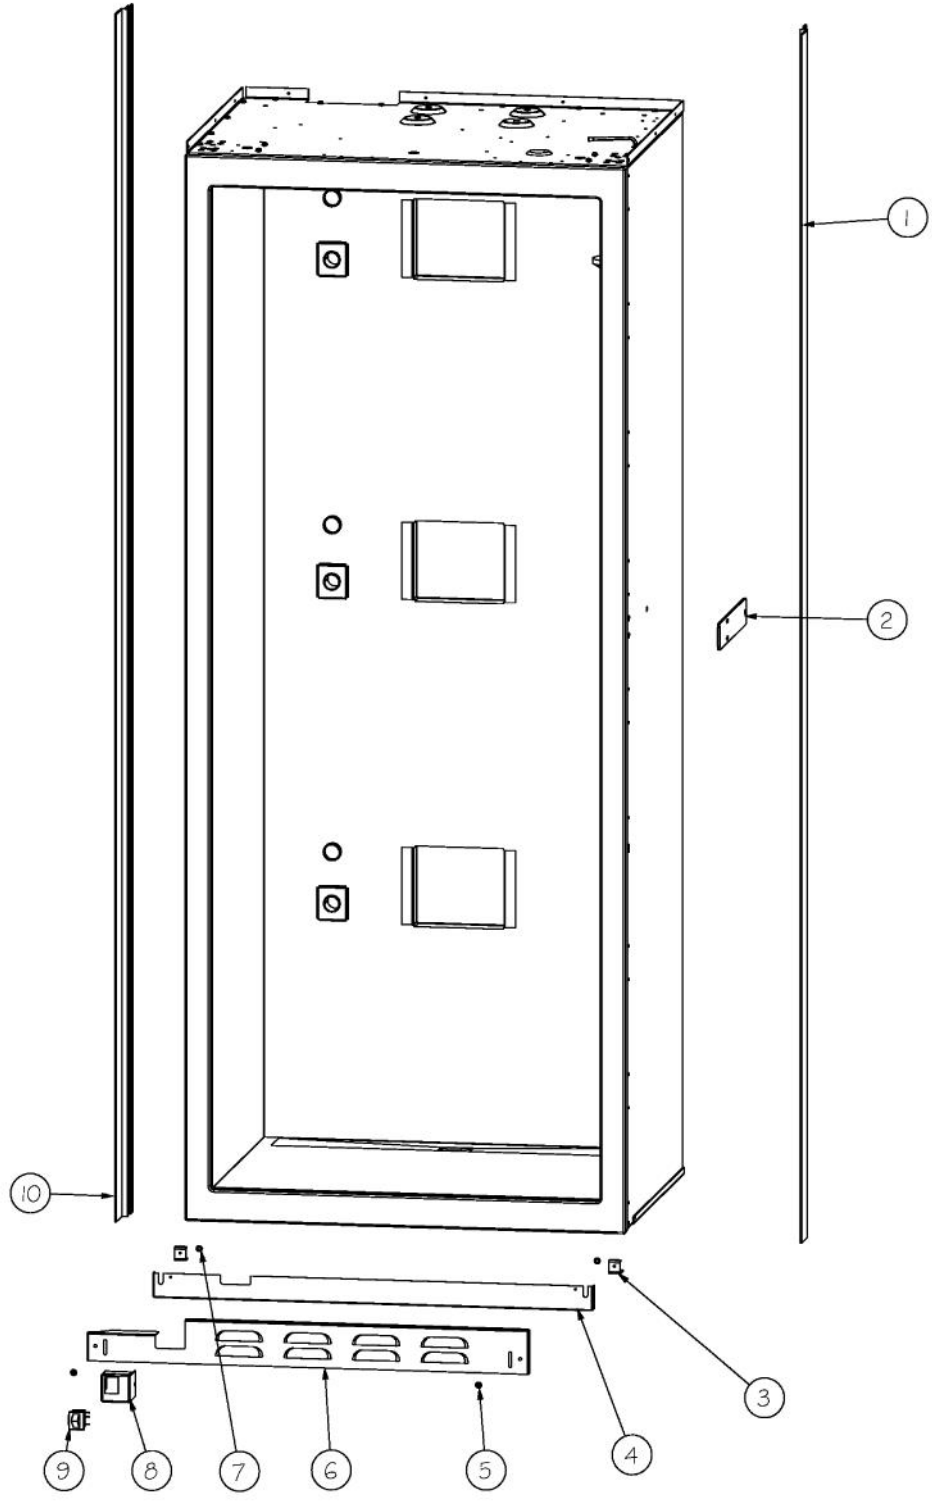

Ref #	Part Number	Qty.	Description
1	PE940169	1	CONTROL PANEL ASSY
2	G5098397	2	WINE RACK ASSY COMP - ADJ
3	PK900030	14	WINE RACK SLIDE - CABINET R
4	PD940103	14	SPACER - WINE RACK
5	PE940181	2	MULLION SHELF
6	G3298396	5	WINE RACK ASM BOT
7	PK900029	15	WINE RACK SLIDE - CABINET L
8	G3298395	8	WINE RACK ASM TOP / MID
9	PE950116	1	LIGHT ASSY - AURA

Ref #	Part Number	Qty.	Description
1	PA950079	1	T MANIFOLD
2	PM910519	1	COMPRESSOR WC
3	12074801	1	SWITCH, POWER
4	PJ970001	1	FLUID CONTROL VALVE
5	K2097560	1	MOUNTING BRACKET FLUID CONTROL
6	M0102303	1	CLAMP-TUBE VM0102303
7	PB920159	1	DRYER
8	PE970388	1	WINE COOLER CONTROL
9	PE950124	1	SWITCH - ROCKER
10	M0211016	12	SCREW-SM
11	L20911886	1	GUARD MC- WC RIGHT
12	K20912569	2	BRACKET GRILLE SUPPORT
13	L20911883	1	GUARD MC- WC
14	G5096495	1	GASKET, REF DOOR
15	PC920131	1	HINGE PLATE - LH UPPER
16	K2098054	1	COVER - CONDENSOR COIL
17	G5096494	1	COND. FAN ASSY

Ref #	Part Number	Qty.	Description
1	PK920032	1	SIDE TRIM - WC DES LH
2	PC920189	1	STRIKE PLATE
3	C2098044	1	STAND OFF, BASE GRILLE - RH
4	C2098048	1	BASE GRILLE - WC BOT LH
5	M0210443	2	SCREW-E SM
6	C2098047	1	BASE GRILLE - WC TOP LH
7	40370P01	2	NYLON FLAT WASHER V40370P01
8	C2098045	1	LIGHT SWITCH BRACKET - REF. DOOR
9	PE950118	1	SPDT SWITCH
10	PK920028	1	SIDE TRIM - LH
11	C2098096	1	STAND OFF, BASE GRILLE - LH

Ref #	Part Number	Qty.	Description
1	12071201	11	CLIP-DRAIN LOOP
2	F2098327	1	WC - SERPENTINE - DRAIN
3	K2098050	1	GUIDE RAIL, PAN, RH
4	PM910398	1	LEVELER ASSEMBLY - R
5	12071301	1	PAN-DRAIN (NON-ANTIMICROBIAL)
6	K2098051	1	GUIDE RAIL, PAN, LH
7	PM910399	1	LEVELER MODULE L
8	PD940090	1	BUSHING - WC DOOR LEVEL
9	PC920144	2	PLATE - WC DOOR SHIM
10	PD940091	1	BUSHING - DOOR STOP
11	PC920145	1	PIN - DOOR STOP
12	PC920143	1	HINGE PLATE - WC BOT LH