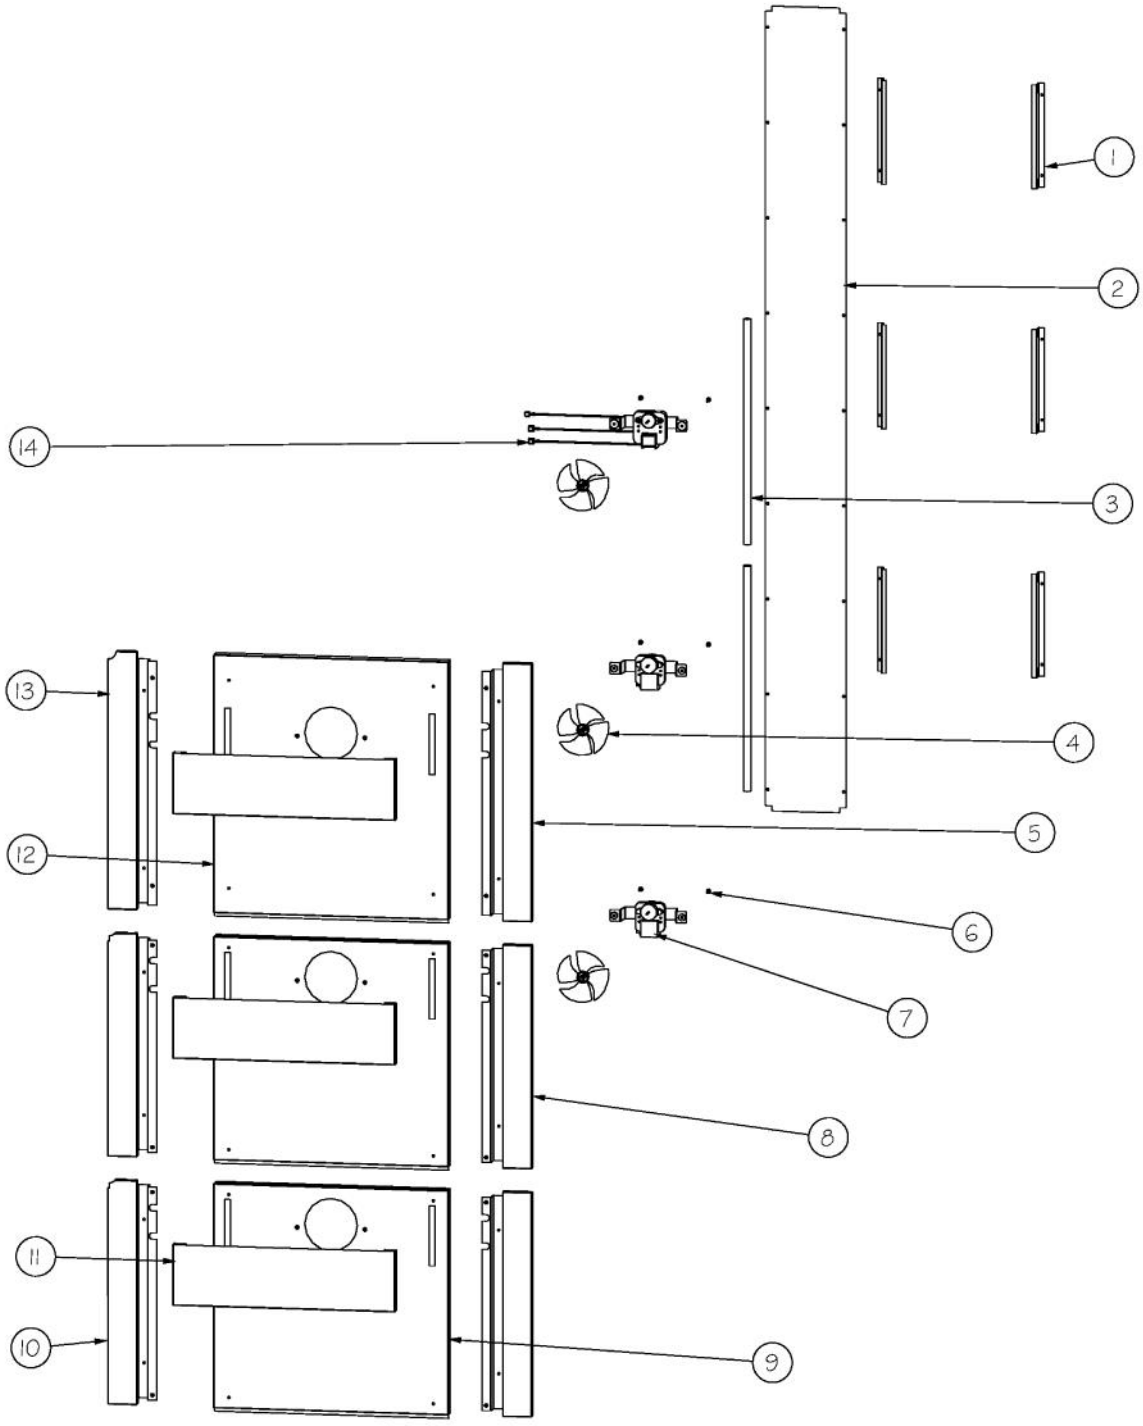

Ref #	Part Number	Qty.	Description
1	PK920032	1	SIDE TRIM - WC DES LH
2	PC920189	1	STRIKE PLATE
3	C2098044	1	STAND OFF, BASE GRILLE - RH
4	C2098048	1	BASE GRILLE - WC BOT LH
5	M0210443	2	SCREW-E SM
6	C2098047	1	BASE GRILLE - WC TOP LH
7	40370P01	2	NYLON FLAT WASHER V40370P01
8	C2098045	1	LIGHT SWITCH BRACKET - REF. DOOR
9	PE950118	1	SPDT SWITCH
10	PK920028	1	SIDE TRIM - LH
11	C2098096	1	STAND OFF, BASE GRILLE - LH

Ref #	Part Number	Qty.	Description
1	K2099930	1	MC TOP 30
2	PB070348	1	FOAM INSULATION-TOP
3	PB070346	2	FOAM INSULATION-LEFT
4	K2099459	1	MC SIDE R
5	A4554806	1	BUSHING-SNAP VA4554806
6	C2097594	2	BRACKET - MOUNTING WC
7	M0220417	8	SCREW-TC
8	PD020194	8	SCREW-SM
9	023365-000	1	COVER - END CAP RH
10	M0215318	8	SCREW-SM
11	PM910322	1	ENDCAP GRILLE R
12	PM910181	1	GRILLE - LOWER LH
13	PM910180	6	GRILLE - MIDDLE
14	PM910321	1	ENDCAP GRILLE L
15	023366-000	1	COVER - END CAP LH
16	PM910179	1	GRILLE - UPPER
17	K2099460	1	MC SIDE L
18	PC040010	10	POP RIVET

Ref #	Part Number	Qty.	Description
1	PB920158	1	HEAT EXCHANGE TUBING - TOP
2	F2098012	1	PC LOOP
3	PK930088	3	DRAIN SHIELD - EVAP
4	PJ960001	3	EVAPORATOR ASSY
5	F2098043	1	DISCHARGE TUBING
6	PK930124	2	WIRE, CHANNEL
7	PJ930025	6	WC - THERMISTER
8	PK930089	1	EXTRUSION - WIRE CHANNEL

Ref #	Part Number	Qty.	Description
1	12071201	11	CLIP-DRAIN LOOP
2	F2098327	1	WC - SERPENTINE - DRAIN
3	K2098050	1	GUIDE RAIL, PAN, RH
4	PM910398	1	LEVELER ASSEMBLY - R
5	12071301	1	PAN-DRAIN (NON-ANTIMICROBIAL)
6	K2098051	1	GUIDE RAIL, PAN, LH
7	PM910399	1	LEVELER MODULE L
8	PD940090	1	BUSHING - WC DOOR LEVEL
9	PC920144	2	PLATE - WC DOOR SHIM
10	PD940091	1	BUSHING - DOOR STOP
11	PC920145	1	PIN - DOOR STOP
12	PC920143	1	HINGE PLATE - WC BOT LH