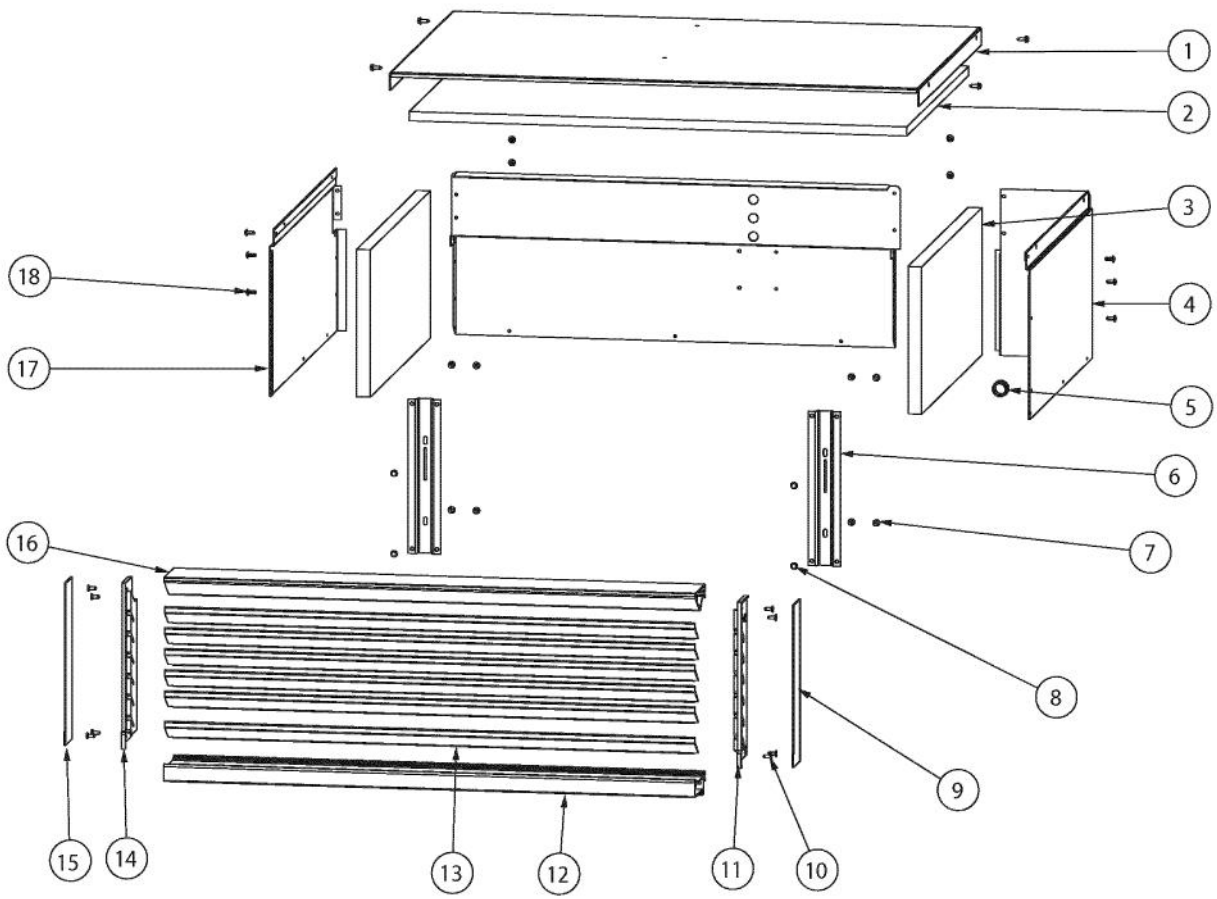

Ref #	Part Number	Qty.	Description
1	PE940169	1	CONTROL PANEL ASSY
2	G5098397	2	WINE RACK ASSY COMP - ADJ
3	PK900030	14	WINE RACK SLIDE - CABINET R
4	PD940103	14	SPACER - WINE RACK
5	PE940181	2	MULLION SHELF
6	G3298396	5	WINE RACK ASM BOT
7	PK900029	15	WINE RACK SLIDE - CABINET L
8	G3298395	8	WINE RACK ASM TOP / MID
9	PE950116	1	LIGHT ASSY - AURA

Ref #	Part Number	Qty.	Description
1	PA950079	1	T MANIFOLD
2	PM910519	1	COMPRESSOR WC
3	12074801	1	SWITCH, POWER
4	PJ970001	1	FLUID CONTROL VALVE
5	K2097560	1	MOUNTING BRACKET FLUID CONTROL
6	M0102303	1	CLAMP-TUBE VM0102303
7	PB920159	1	DRYER
8	PE970388	1	WINE COOLER CONTROL
9	PE950124	1	SWITCH - ROCKER
10	M0211016	12	SCREW-SM
11	L20911886	1	GUARD MC- WC RIGHT
12	K20912569	2	BRACKET GRILLE SUPPORT
13	L20911883	1	GUARD MC- WC
14	G5096495	1	GASKET, REF DOOR
15	PC920131	1	HINGE PLATE - LH UPPER
16	K2098054	1	COVER - CONDENSOR COIL
17	G5096494	1	COND. FAN ASSY

Ref #	Part Number	Qty.	Description
1	PK920032	1	SIDE TRIM - WC DES LH
2	PC920189	1	STRIKE PLATE
3	C2098044	1	STAND OFF, BASE GRILLE - RH
4	C2098048	1	BASE GRILLE - WC BOT LH
5	M0210443	2	SCREW-E SM
6	C2098047	1	BASE GRILLE - WC TOP LH
7	40370P01	2	NYLON FLAT WASHER V40370P01
8	C2098045	1	LIGHT SWITCH BRACKET - REF. DOOR
9	PE950118	1	SPDT SWITCH
10	PK920028	1	SIDE TRIM - LH
11	C2098096	1	STAND OFF, BASE GRILLE - LH

Ref #	Part Number	Qty.	Description
1	K2099930	1	MC TOP 30
2	PB070348	1	FOAM INSULATION-TOP
3	PB070346	2	FOAM INSULATION-LEFT
4	K2099459	1	MC SIDE R
5	A4554806	1	BUSHING-SNAP VA4554806
6	C2097594	2	BRACKET - MOUNTING WC
7	M0220417	8	SCREW-TC
8	PD020194	8	SCREW-SM
9	023365-000	1	COVER - END CAP RH
10	M0215318	8	SCREW-SM
11	PM910322	1	ENDCAP GRILLE R
12	PM910181	1	GRILLE - LOWER LH
13	PM910180	6	GRILLE - MIDDLE
14	PM910321	1	ENDCAP GRILLE L
15	023366-000	1	COVER - END CAP LH
16	PM910179	1	GRILLE - UPPER
17	K2099460	1	MC SIDE L
18	PC040010	10	POP RIVET