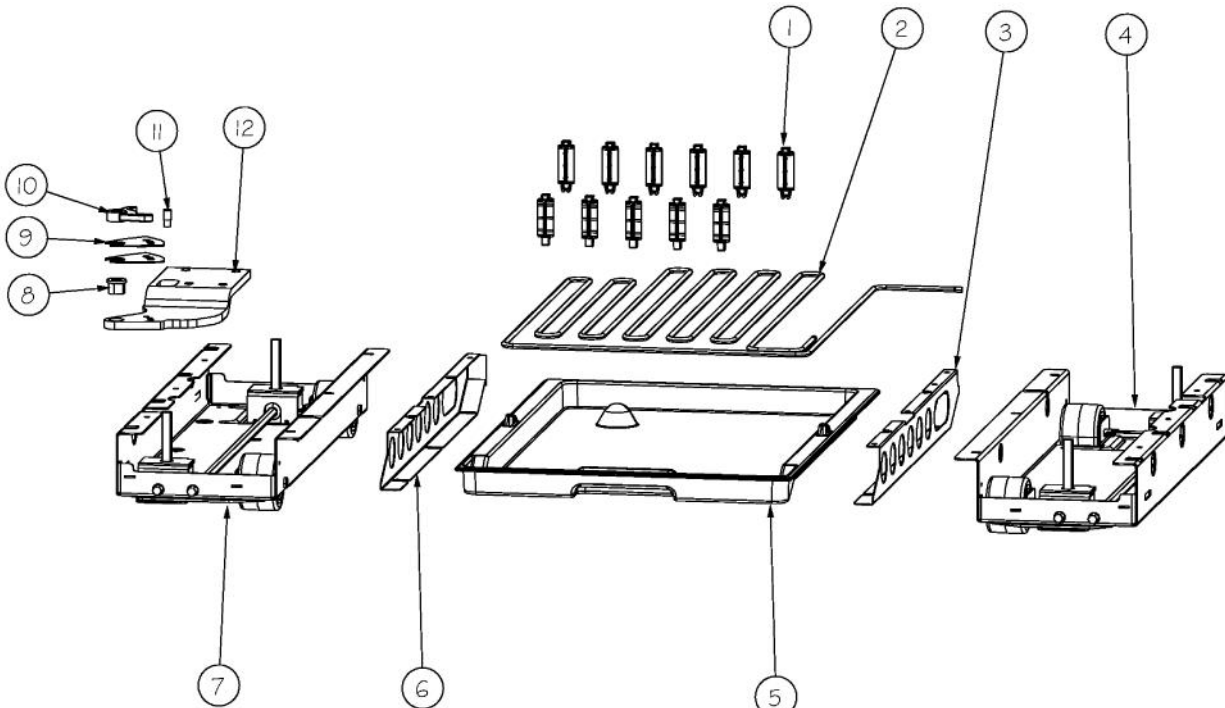

Ref #	Part Number	Qty.	Description
1	PA950079	1	T MANIFOLD
2	PM910519	1	COMPRESSOR WC
3	12074801	1	SWITCH, POWER
4	PJ970001	1	FLUID CONTROL VALVE
5	K2097560	1	MOUNTING BRACKET FLUID CONTROL
6	M0102303	1	CLAMP-TUBE VM0102303
7	PB920159	1	DRYER
8	PE970388	1	WINE COOLER CONTROL
9	PE950124	1	SWITCH - ROCKER
10	M0211016	12	SCREW-SM
11	L20911886	1	GUARD MC- WC RIGHT
12	K20912569	2	BRACKET GRILLE SUPPORT
13	L20911883	1	GUARD MC- WC
14	G5096495	1	GASKET, REF DOOR
15	PC920131	1	HINGE PLATE - LH UPPER
16	K2098054	1	COVER - CONDENSOR COIL
17	G5096494	1	COND. FAN ASSY

Ref #	Part Number	Qty.	Description
1	PK920032	1	SIDE TRIM - WC DES LH
2	PC920189	1	STRIKE PLATE
3	C2098044	1	STAND OFF, BASE GRILLE - RH
4	C2098048	1	BASE GRILLE - WC BOT LH
5	M0210443	2	SCREW-E SM
6	C2098047	1	BASE GRILLE - WC TOP LH
7	40370P01	2	NYLON FLAT WASHER V40370P01
8	C2098045	1	LIGHT SWITCH BRACKET - REF. DOOR
9	PE950118	1	SPDT SWITCH
10	PK920028	1	SIDE TRIM - LH
11	C2098096	1	STAND OFF, BASE GRILLE - LH

Ref #	Part Number	Qty.	Description
1	K2099930	1	MC TOP 30
2	PB070348	1	FOAM INSULATION-TOP
3	PB070346	2	FOAM INSULATION-LEFT
4	K2099459	1	MC SIDE R
5	A4554806	1	BUSHING-SNAP VA4554806
6	C2097594	2	BRACKET - MOUNTING WC
7	M0220417	8	SCREW-TC
8	PD020194	8	SCREW-SM
9	023365-000	1	COVER - END CAP RH
10	M0215318	8	SCREW-SM
11	PM910322	1	ENDCAP GRILLE R
12	PM910181	1	GRILLE - LOWER LH
13	PM910180	6	GRILLE - MIDDLE
14	PM910321	1	ENDCAP GRILLE L
15	023366-000	1	COVER - END CAP LH
16	PM910179	1	GRILLE - UPPER
17	K2099460	1	MC SIDE L
18	PC040010	10	POP RIVET

Ref #	Part Number	Qty.	Description
1	PB920158	1	HEAT EXCHANGE TUBING - TOP
2	F2098012	1	PC LOOP
3	PK930088	3	DRAIN SHIELD - EVAP
4	PJ960001	3	EVAPORATOR ASSY
5	F2098043	1	DISCHARGE TUBING
6	PK930124	2	WIRE, CHANNEL
7	PJ930025	6	WC - THERMISTER
8	PK930089	1	EXTRUSION - WIRE CHANNEL