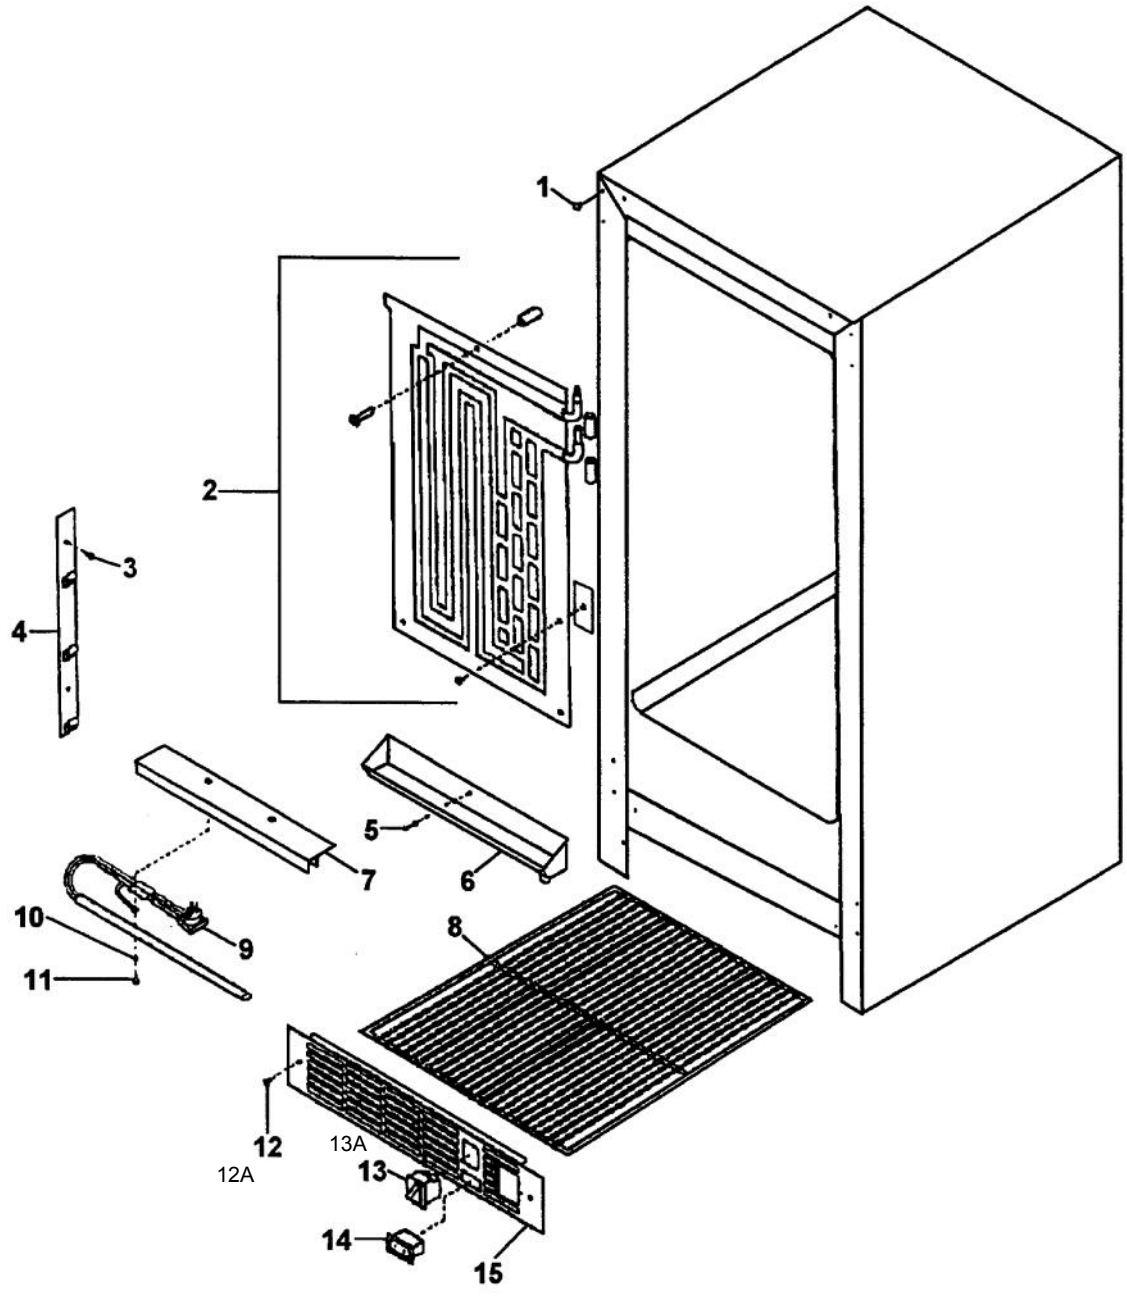

Ref #	Part Number	Qty.	Description
1	NOT REPLACABLE		LABEL
2	PW240029		CONDENSER 42242893
3	PW300141		POP RIVET, SS (VUIM150) 42243617
4	PW240030		DRIER (42242894)
5	PW300152		FAN MOTOR ASSY (VUIM150) 42244701
6	PW210024		FAN SHROUD
7	PW240041		COMPRESSOR 15 (42242896)
8	PW300168		CARRIAGE BOLT (VUIM150) 42243618
9	PW300143		LOCK WASHER (VUIM150) 42243619
10	PW300169		LOCK NUT
11	PW240031		GROUND WIRE COMPRESSOR (42243623)
12	PW200027		NO. 8 STAR WASHER
13	PW200028		HEX HEAD SCREW
14	PW240007		PTC STARTER (VUWC140) 42242427
15	PW210025		BACK PANEL (42242897)
16	PW200004		SCREW LENS COVER 42243354
17	PW210014		DRIP PAN ASSY. (VUWC140)X42242055
18	PW240008		TERMINAL BLOCK VUWC140 42242407
19	PW200029		SCREW
20	PW240012		RUN CAPACITOR (VUWC140) 42242061
21	PW240033		SSAC CONTROL (AFTER 8/1/01)
22	PW240034		POWER CORD VUWC150 (41006714)
23	PW230004		THERMOSTAT KNOB (VUWC140)X42241950
24	PW200002		SCREW 8204905
25	PW240052		J TRAP
26	PW240035		DRAIN TUBE 41005383

Ref #	Part Number	Qty.	Description
1	PW300138		HOLE PLUG
2	PW240049		151 EVAP ASSY (42244612)
3	PW200004		SCREW LENS COVER 42243354
4	PW210026		RACK STRIP
5	PW200042		POP RIVET
6	PW210027		DRIP TRAY (42242903)
7	PW240037		LIGHT EXTRUSION 41005657
8	PW210028		WIRE SHELF 42243598
NI	PW210029		GLASS SHELF 42243597
NI	PW210030		WINE RACK 42243599
9	PW240048		AURA LIGHT ASSEMBLY
10	PW200043		LOCK WASHER
11	PW200008		SCREW
12	PW200003		SCREW 42242847 (PKG 20)
12A	PW300144		SCREW, GRILLE - WH (VUIM) 42243104
13	PW240016		ON / OFF SWITCH
13A	PW240039		LIGHT SWITCH - BLACK GRILLE
14	PW240040		ON / OFF SWITCH
15	PW210031		GRILLE-BLACK 42242909
	PW210032		GRILLE-WHITE (41005742)
NI	PW300251		LEVELING LEGS