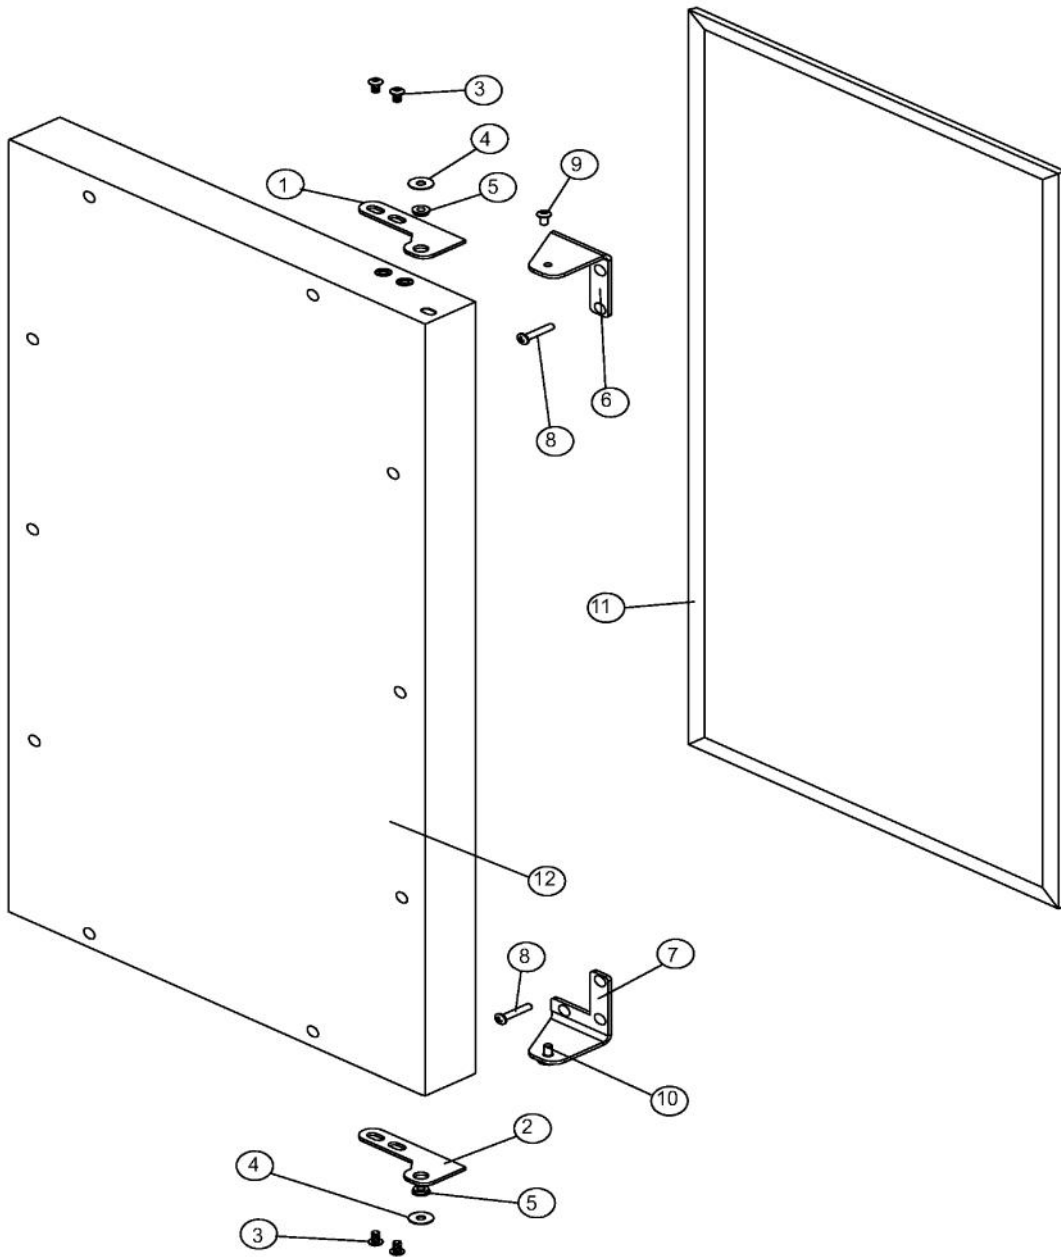

Ref #	Part Number	Qty.	Description
1	017594-000	1	HINGE ADAPTER, BLACK, TOP
2	017595-000	1	HINGE ADAPTER, BLACK, BOTTOM
3	017596-000	4	SCREW, 1/4-20 BLACK OXIDE
4	009761-000	2	WASHER, NYLON
5	009755-000	2	HINGE BUSHING
6	010695-000	1	STANDARD HINGE, RIGHT TOP, CHROME
7	017585-000	1	HINGE, CHROME, LH
8	017587-000	6	10-32 X 3/4 PH CSK ZN
9	017588-000	1	HINGE, PIN, TOP
10	017589-000	1	HINGE, PIN BOTTOM
11	017597-000	1	MAGNETIC GASKET, WHITE
12	017598-000	1	DOOR ASSEMBLY