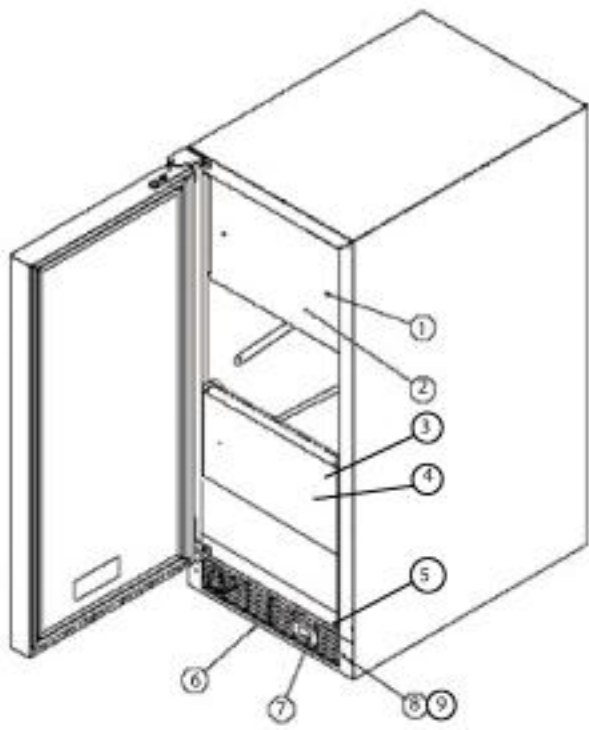

Ref #	Part Number	Qty.	Description
1	017609-000	2	DISTRIBUTOR TUBE END
2	017610-000	1	DISTRIBUTOR TUBE
3	017611-000	1	EVAPORATOR ASSEMBLY, WHITE
4	017612-000	4	SCREW, NO.10-32 X1 TRUSS HEAD MACHINE, SS
5	017613-000	1	P-CLAMP
6	017614-000	2	PLASTIC WASHER, WHITE
7	017612-000	2	SCREW, NO.10-32 X1 TRUSS HEAD MACHINE, SS
8	017615-000	1	CIRCULATION PUMP
9	017616-000	1	RESERVOIR
10	017617-000	2	1/4 LARGE VINIL SPACER, WHITE
11	017619-000	2	SCREW, NO.10-32 X 1.25 TRUSS HEAD MACHINE, SS
12	017618-000	1	P-CLAMP, WHITE
13	017620-000	1	SLEEVE W/THERMISTOR
14	017621-000	1	NUT, NO.10-24, LOCK
15	017622-000	1	BIN SENSOR BAR
16	017623-000	1	SCREW, NO.10-24, PHILIPS HEADS, SS
17	017612-000	4	SCREW, NO.10-32 X1 TRUSS HEAD MACHINE, SS
18	017624-000	1	DRAIN PLUG
19	017625-000	1	GRID-CUTTER ASSEMBLY
20	017626-000	1	DEFLECTOR
21	017612-000	4	SCREW, NO.10-32 X1 TRUSS HEAD MACHINE, SS
22	017627-000	20	NO.10-32 WELLNUT
23	017628-000	1	SCREW, NO.10-32 X 1/2 MACHINE, SS
24	017629-000	1	EVAPORATOR THERMISTOR
25	017630-000	1	RETAINER CLIP
26	017612-000	2	SCREW, NO.10-32 X1 TRUSS HEAD MACHINE, SS
27	PW300156	1	ICE SCOOP (VUIM150) 42242993
28	017614-000	2	PLASTIC WASHER, WHITE
29	017633-000	1	HOSE CLAMP
30	017634-000	1	DRAIN TUBE
31	042380-000	1	DRAIN PUMP

Ref #	Part Number	Qty.	Description
1	017599-000	2	SCREW, NO.10-32 X 1/2 MACHINE, SS
2	017600-000	1	ESCUTCHEON
3	017601-000	1	TRIM PANEL
4	009643-000	2	SCREW
5	017602-000	1	PLUG, HOLE, BLACK
6	017605-000	1	GRILLE, BLACK
7	017604-000	1	SWITCH, BLACK
8	0176060-000	2	SCREW, No.12 X 3/4 FLT HD AB, BLACK
9	017608-000	1	NO.10 EXT. TOOTH LOWA
NI	010031-000	4	LEVELING LEG