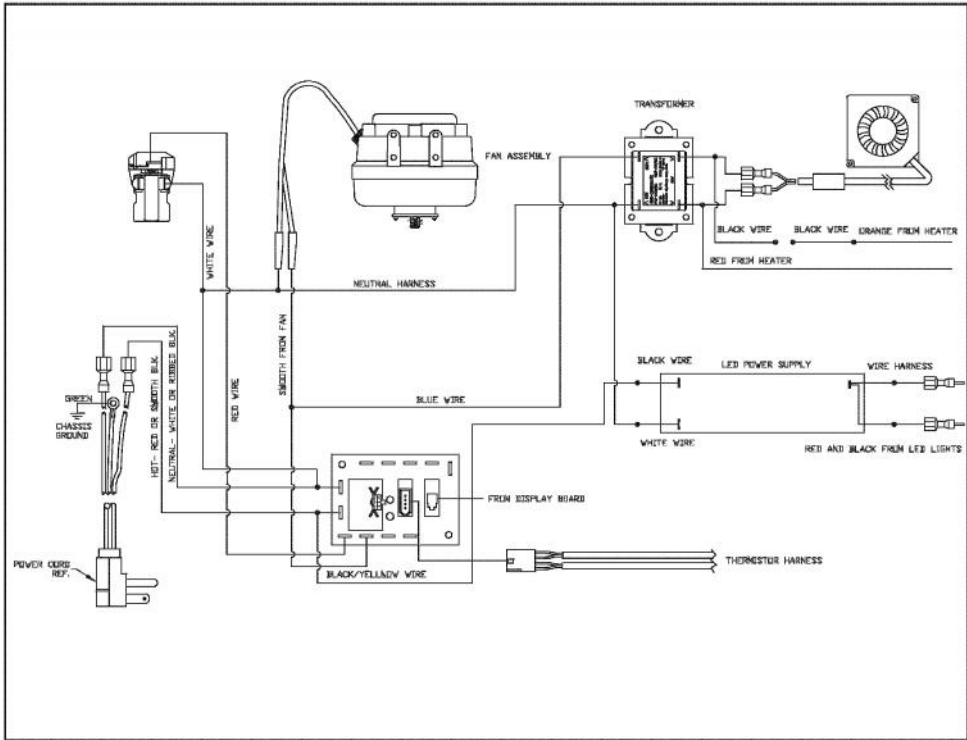

Ref #	Part Number	Qty.	Description
1	PS100128		COMPRESSOR ASSEMBLY REF. DRAWER (42245984)
2	PS100129		FAN BLADE
3	PS100074		FAN SHROUD
4	PS100022		POWER CORD
5	PS100072		DRIER ASSEMBLY
6	PS100075		FAN BLADE
7	PS100024		DRIP PAN W/FOAM TAPE (42241926)
8	PS100077		J TRAP 142 WC
9	PS100130		LED POWER SUPPLY REF. DRAWER (42245986)
10	PS100131		TRANSFORMER
11	PS100132		ELECTRONIC CONTROLLER REF. DRAWER (42245991)
12	PS100133		PTC STARTER
13	PS100134		POWER CORD REF. DRAWER
14	PS100135		BASE PLATE REF. DRAWER (42245985)
15	PS100136		OVERLOAD REF. DRAWER (42245580)
NI	PS100137		BLACK/YELLOW JUMPER WIRE REF. DRAWER (42245992)
NI	PS100138		NEUTRAL WIRE HARNESS REF. DRAWER (42245993)
NI	PS100139		NEUTRAL WIRE REF. DRAWER (42244963)
NI	PS100140		RED WIRE REF. DRAWER (42245995)
NI	PS100141		BLUE WIRE REF. DRAWER (42245996)
NI	PS100142		BLACK WIRE REF. DRAWER (42245997)
NI	PS100143		BLACK WIRE REF. DRAWER (42245998)
NI	PS100144		WHITE WIRE REF. DRAWER (42245999)
NI	PS100145		LED OUTPUT HARNESS REF. DRAWER (42245582)
NI	PS100146		RD LIGHT SWITCH HARNESS REF. DRAWER (42245583)
NI	PS100147		BLACK WIRE REF. DRAWER (42244084)
NI	PS100148		THERMISTOR WIRE HARNESS REF. DRAWER (42246001)
NI	PS100149		WIRE CLIP REF. DRAWER (42246002)
NI	PS100150		RD LIGHT HARNESS