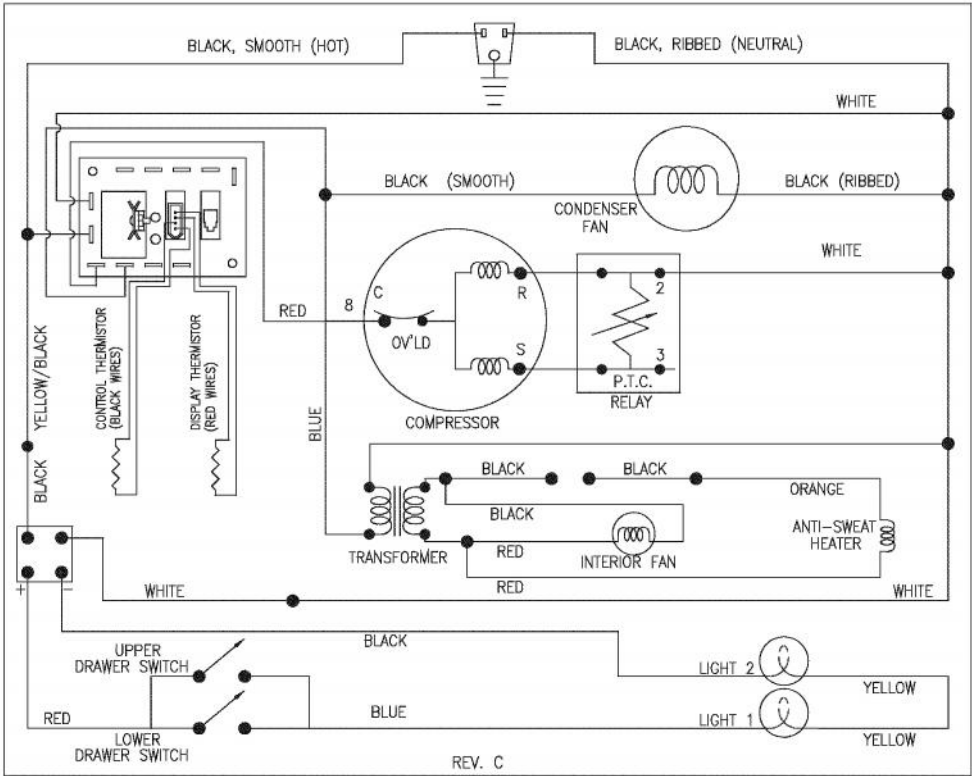

Ref #	Part Number	Qty.	Description
1	PS100128		COMPRESSOR ASSEMBLY REF. DRAWER (42245984)
2	PS100129		FAN BLADE
3	PS100074		FAN SHROUD
4	PS100022		POWER CORD
5	PS100072		DRIER ASSEMBLY
6	PS100075		FAN BLADE
7	PS100024		DRIP PAN W/FOAM TAPE (42241926)
8	PS100077		J TRAP 142 WC
9	PS100130		LED POWER SUPPLY REF. DRAWER (42245986)
10	PS100131		TRANSFORMER
11	PS100132		ELECTRONIC CONTROLLER REF. DRAWER (42245991)
12	PS100133		PTC STARTER
13	PS100134		POWER CORD REF. DRAWER
14	PS100135		BASE PLATE REF. DRAWER (42245985)
15	PS100136		OVERLOAD REF. DRAWER (42245580)
NI	PS100137		BLACK/YELLOW JUMPER WIRE REF. DRAWER (42245992)
NI	PS100138		NEUTRAL WIRE HARNESS REF. DRAWER (42245993)
NI	PS100139		NEUTRAL WIRE REF. DRAWER (42244963)
NI	PS100140		RED WIRE REF. DRAWER (42245995)
NI	PS100141		BLUE WIRE REF. DRAWER (42245996)
NI	PS100142		BLACK WIRE REF. DRAWER (42245997)
NI	PS100143		BLACK WIRE REF. DRAWER (42245998)
NI	PS100144		WHITE WIRE REF. DRAWER (42245999)
NI	PS100145		LED OUTPUT HARNESS REF. DRAWER (42245582)
NI	PS100146		RD LIGHT SWITCH HARNESS REF. DRAWER (42245583)
NI	PS100147		BLACK WIRE REF. DRAWER (42244084)
NI	PS100148		THERMISTOR WIRE HARNESS REF. DRAWER (42246001)
NI	PS100149		WIRE CLIP REF. DRAWER (42246002)
NI	PS100150		RD LIGHT HARNESS