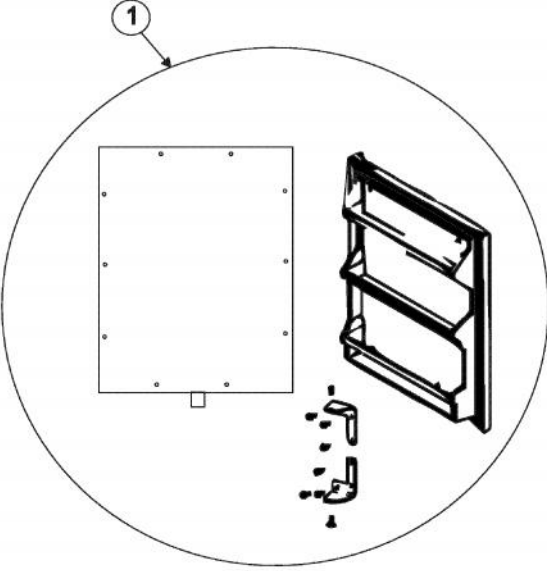

Ref #	Part Number	Qty.	Description
1	007616-000	1	ICEMAKER COVER XSS - 42245591
2	007622-000	1	ICEMAKER BRACKET - 42245157
3	005779-000	1	ICE MAKER
4	005848-000	1	ICEMAKER BIN ARM - 42242104

Ref #	Part Number	Qty.	Description
1	007617-000	1	ICE BUCKET CLEAR - 42245154
2	007621-000	1	ICE BUCKET SHELF XWH - 42245149
3	007619-000	1	COMPLETE SEPARATOR ASSEMBLY - 42245150
4	005783-000	1	WIRE SHELF (42245881)
5	007630-000	1	SEPARATOR STRIP XSS - 42245592

Ref #	Part Number	Qty.	Description
1	005834-000	1	WATER FILL TUBE - 42242053
2	005846-000	1	WIRING HARNESS I/M - 42242058
3	007650-000	1	THERMISTOR HARNESS EXTENTION - 42245161
4	005833-000	1	INTERIOR LAMP SOCKET - 42242052
5	007635-000	1	ADHESIVE TAPE - 41003698
6	005851-000	1	LIGHT HARNESS W/RIVETS - 42243349
7	007646-000	1	FERRULE NUT - 41002002
8	005849-000	1	WATER VALVE W/SCREWS - 42242123
9	005847-000	1	WATER FILL ADAPTER - 42242060
10	007645-000	1	BRASS UNION - 41004671
11	007644-000	1	GROMMET - 41002241
12	005830-000	1	BOTTOM BACK SHROUD - 42242049
13	PW200010	5	SCREW, LENS COVER (QTY OF 2)
14	PW210010	1	CABINET BACK (VUWC140) X 42241648
15	PW200010	12	SCREW, LENS COVER (QTY OF 2)