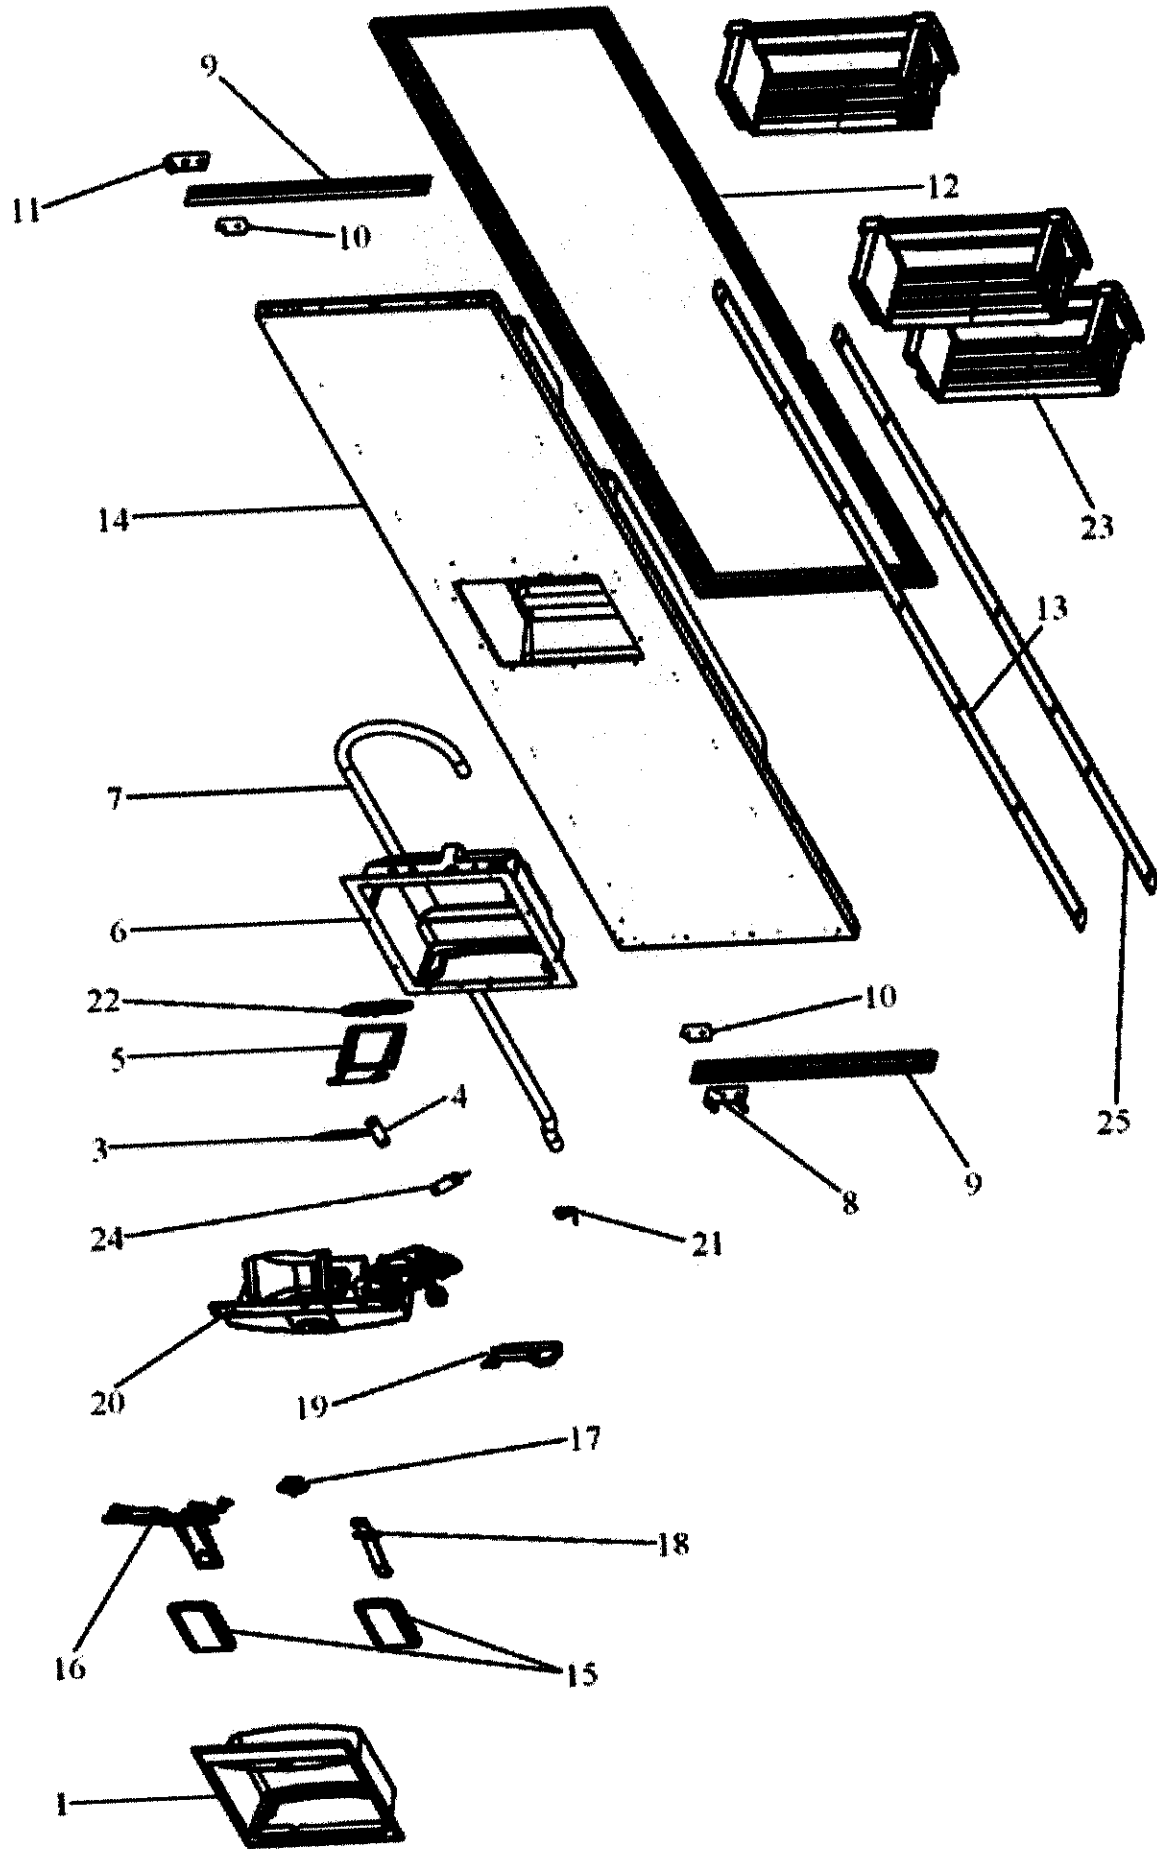

Illustrated Parts Lookup - DFSB483D H SERIES, 010 - FRZ DOOR ASSY

Illustrated Parts Lookup

Parts for VIKING Model "DFSB483D H SERIES", Image Section "010 - FRZ DOOR ASSY"

Item	Part Number	Part Description	Alt Part	Series	Qty
1	PB910228	BEZEL I/W DISPENSER FULL OVERLAY			
2	PB980023	SPILL TRAY - I/W DISPENSER			
3	PK930401	DEFLECTOR-ICE			
4	PK930274	TUBE CONNECTOR			
5	V12348201	CHUTE ICE			
6	PK930403	CAVITY DISPENSER			
7	PK930273	TUBE WIRE			
8	PC920206	PIVOT PL ASM LH LW FOL			
9	K2096651	BRKT-DEC PANEL			
10	PD940092	SPACER - DOOR HINGE			
11	PC920208	PIVOT PL ASM LH UP FOL			
12	PB970205	DOOR GASKET			
13	PE940176	TRIM - DOOR SXS PRO SIDES			
14	G50913027	DOOR FOAM ASM SXS 48 DISP FZ			
15	V12221005	PAD - E ACTUATOR (BLK)			
16	PK930383	ARM ICE ACTUATOR			
17	PE950152	SWITCH SLIDE			
18	PK930404	ARM WATER ACTUATOR			
19	PK930381	DOOR DISPENSER			
20	PM910516	CAVITY COVER ASSEMBLY INCLUDES SWITCHES			
21	PC910017	SPRING DISP DOOR			
22	12193801	GASKET - ICE DR			
23	G5098676	DOORBIN ASM SXS 42 & 48 FZ			
24	C8973603	DELAY-DOOR NO.			
25	K2096650	BRKT-DEC PANEL			
NI	PB910260	INSERT FACADE			
	PK930145	CAP - BLACK SWITCH			
	PE970484	HEATER CAVITY			
	PE970428	HARNESS - FZ DR			
	G50911859	DISPENSER WATER LINE SLEEVE SERVICE KIT			