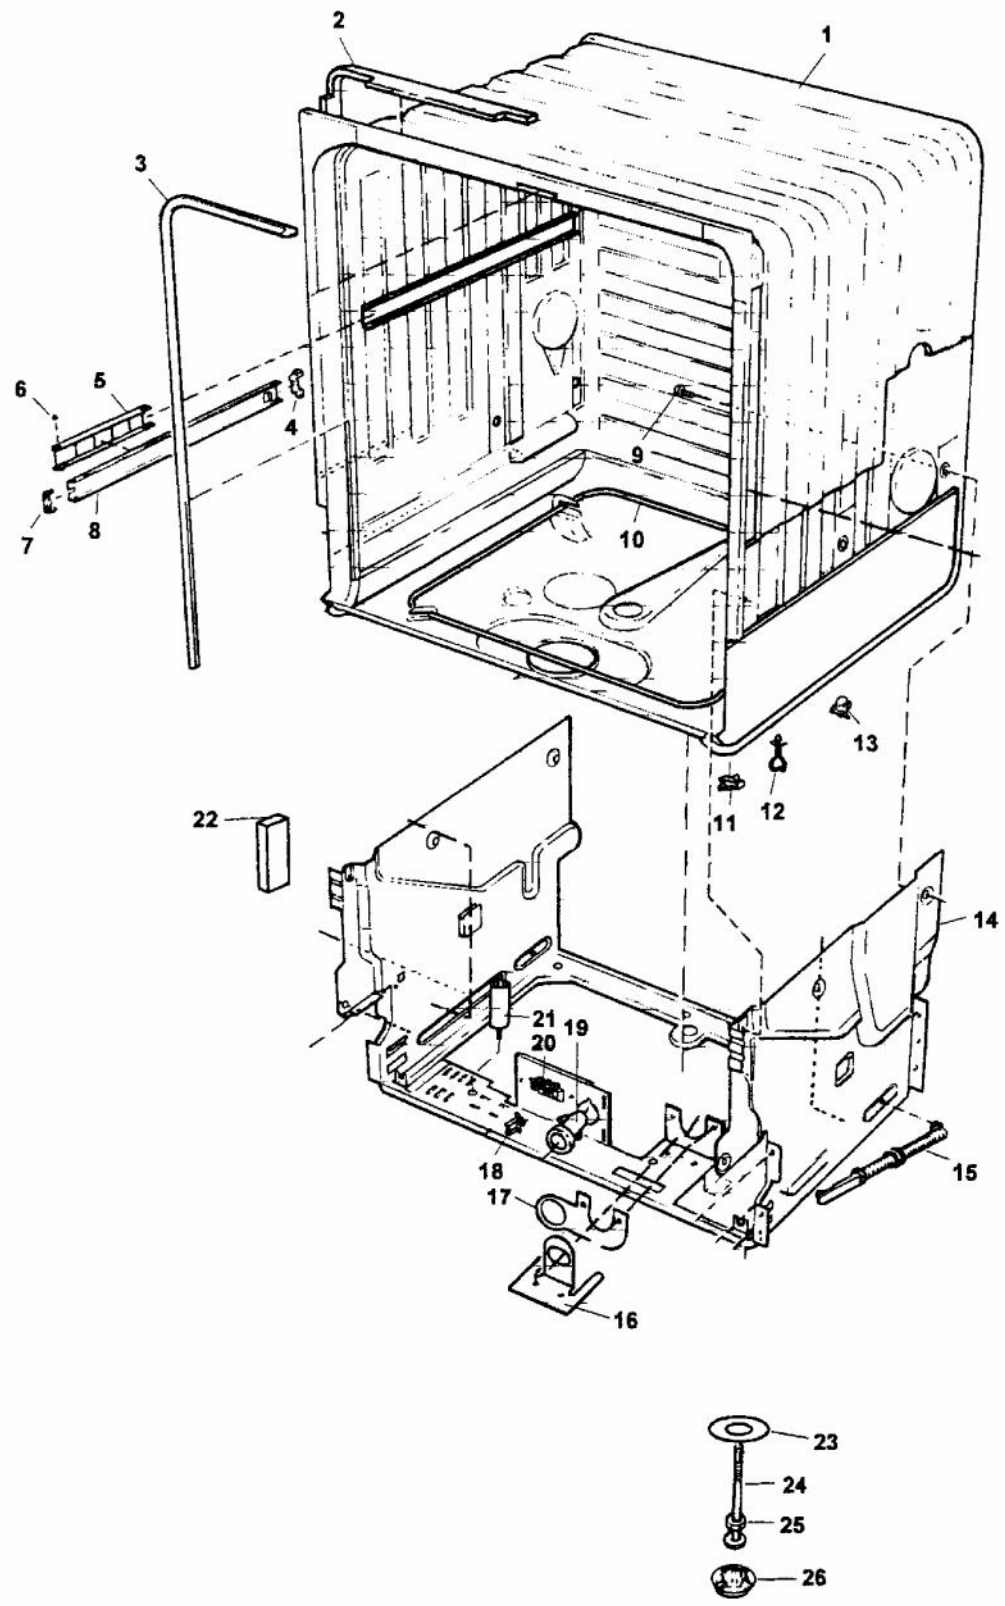

Functional Parts

Ref #	Part Number	Qty.	Description
1	PD140016		PUMP CIRCULATION 05 8801312
2	PD150017		COMBINATION DISPENSER 8801343-77
3	PD310043		CONTROL UNIT
4	PD160008		HEATING ELEMENT (8057077)
5	PD140009		VALVE INLET 8801352 (BEFORE 9/24/01)
5	PD140058		INLET VALVE (8073995) (AFTER 9/24/01)
6	PD310037		LEVEL SWITCH 8071024
7	PD140025		MAIN SWITCH (8057547)
8	PD140019		MICRO-SWITCH - LIGHT (8058469) (INTERIOR LIGHT)
9	PD140011		MICRO-SWITCH - OVERFLOW (8060068) (WASHING SYSTEM)
10	PD140017		PUMP DRAIN 120V 8801353
11	PD140013		PUMP IMPELLER 8071258
12	PD160003		TERMINAL BOX 8050251
13	PD160009		THERMISTOR (8059767)
14	PD160005		THERMOSTAT 190 DEG 8002579
15	PD140004		MOTOR VAX VENTILATOR 8052778
16	PD140001		VENTILATOR ASY (8073851) REP PD310030

Ref #	Part Number	Qty.	Description
1	PD130007		INSULATION-DRIP GUARD BACK (8058353)
2	PD130006		INSULATION DRIP GUARD TOP 8060041
3	PD120008		PROTECTION PLATE (8057526)
4	PD120035		FELT, KICK PLATE (8074585)
5	PD120036		KICK PLATE- HIGH (8057529-29)
6	PD120037		KICK PLATE - LOW (8057528-29)
7	PD120009		GUARD DRIP PROTECTION 8058486
8	PD120004		KICK PLATE-BRACKET (8057549)
9	PD110007		SPRING-KICKPLATE (8057550)
NI	PD100059		SCREW 8900352
NI	PD100009		SCREW (8900944)
NI	PD100007		SCREW (8900327)