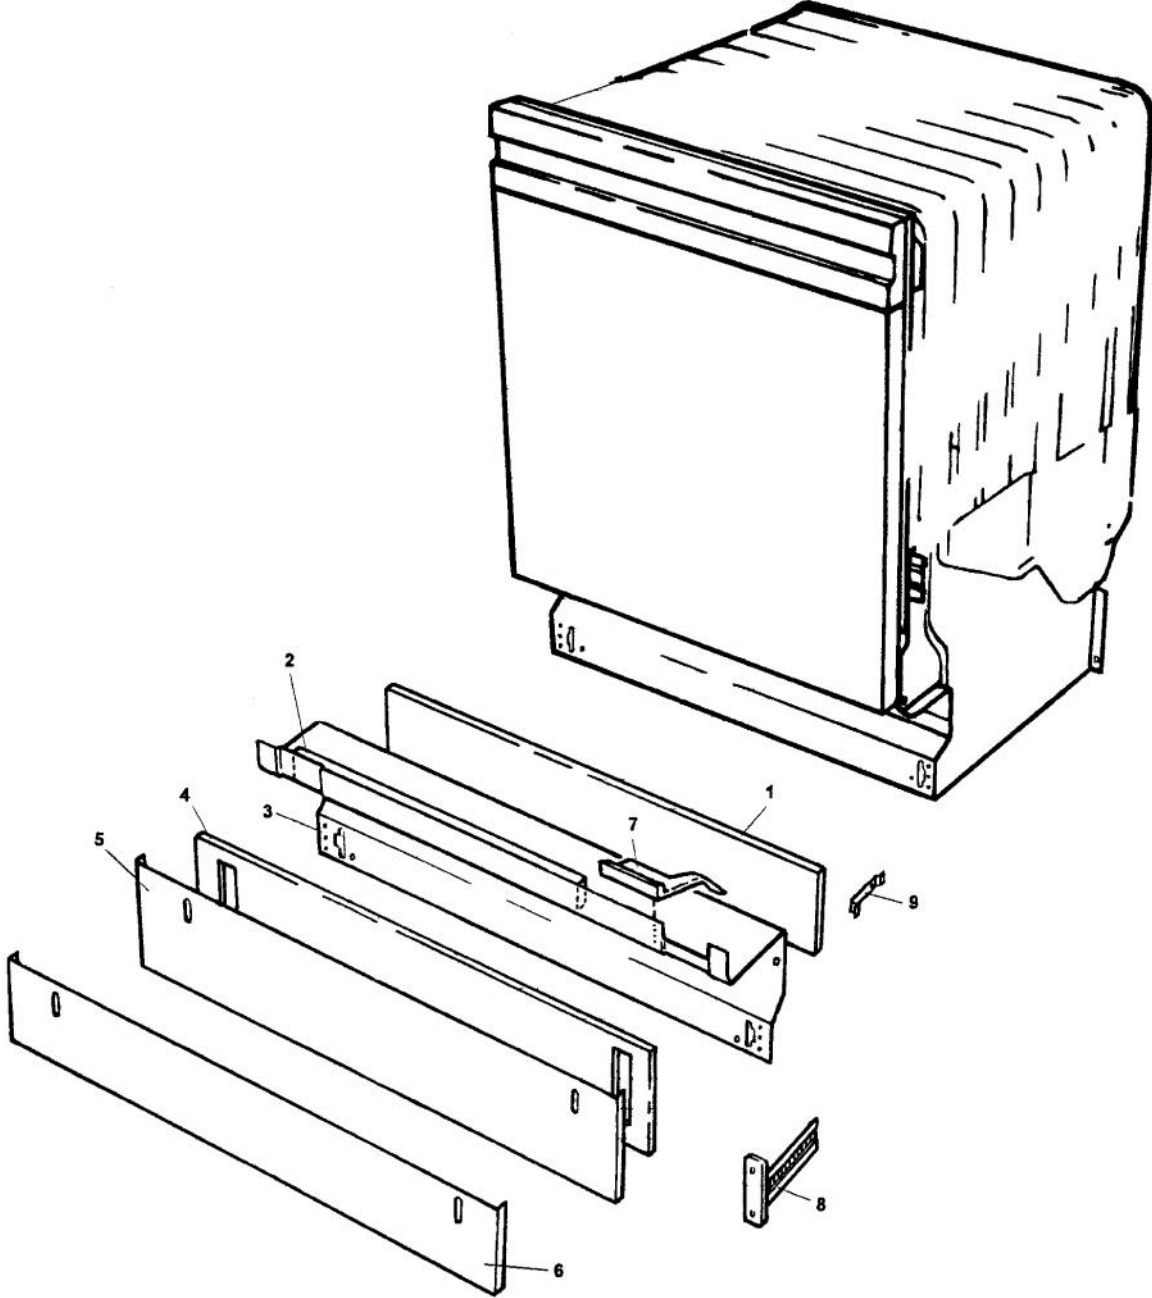

Functional Parts

Ref #	Part Number	Qty.	Description
1	PD140016		PUMP CIRCULATION 05 8801312
2	PD150017		COMBINATION DISPENSER 8801343-77
3	PD310043		CONTROL UNIT
4	PD160008		HEATING ELEMENT (8057077)
5	PD140009		VALVE INLET 8801352 (BEFORE 9/24/01)
5	PD140058		INLET VALVE (8073995) (AFTER 9/24/01)
6	PD310037		LEVEL SWITCH 8071024
7	PD140025		MAIN SWITCH (8057547)
8	PD140019		MICRO-SWITCH - LIGHT (8058469) (INTERIOR LIGHT)
9	PD140011		MICRO-SWITCH - OVERFLOW (8060068) (WASHING SYSTEM)
10	PD140017		PUMP DRAIN 120V 8801353
11	PD140013		PUMP IMPELLER 8071258
12	PD160003		TERMINAL BOX 8050251
13	PD160009		THERMISTOR (8059767)
14	PD160005		THERMOSTAT 190 DEG 8002579
15	PD140004		MOTOR VAX VENTILATOR 8052778
16	PD140001		VENTILATOR ASY (8073851) REP PD310030

Ref #	Part Number	Qty.	Description
1	PD130007		INSULATION-DRIP GUARD BACK (8058353)
2	PD130006		INSULATION DRIP GUARD TOP 8060041
3	PD120008		PROTECTION PLATE (8057526)
4	PD120035		FELT, KICK PLATE (8074585)
5	PD120036		KICK PLATE- HIGH (8057529-29)
6	PD120037		KICK PLATE - LOW (8057528-29)
7	PD120009		GUARD DRIP PROTECTION 8058486
8	PD120004		KICK PLATE-BRACKET (8057549)
9	PD110007		SPRING-KICKPLATE (8057550)
NI	PD100059		SCREW 8900352
NI	PD100009		SCREW (8900944)
NI	PD100007		SCREW (8900327)