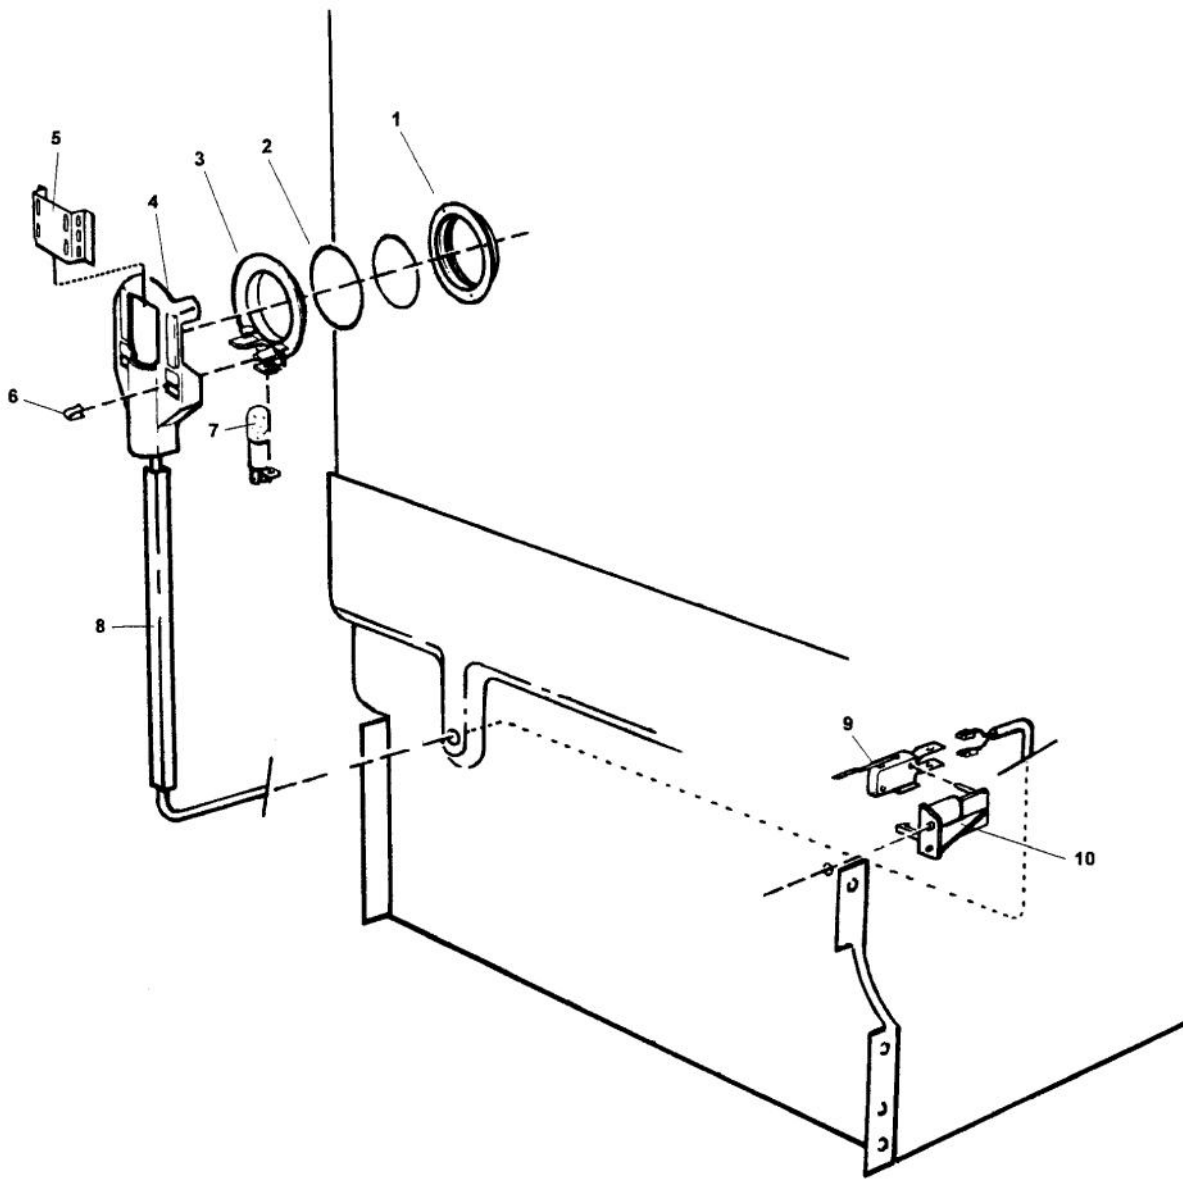

Ref #	Part Number	Qty.	Description
1	PD100053		LOCK RING-GLASS (8053086)
2	PD100054		O-RING (8901763)
3	PD160006		LIGHT GLASS (8053087)
4	PD120029		LAMP PROTECTION PLATE (8054915)
5	PD120030		LAMP REFLECTOR PLATE (8054916)
6	PD100055		CLIP (8901592)
7	PD160007		LIGHT - INTERIOR (8055148)
NI	PD100064		NUT 8901242
NI	PD100028		LOCK WASHER (8901413)
NI	PD100008		SCREW (8901097)
8	PD120032		CABLE CHANNEL (8059968)
9	PD140019		MICRO-SWITCH - LIGHT (8058469)
10	PD120031		LAMP SWITCH BRACKET (8054907)
NI	PD100029		SCREW (8902087)