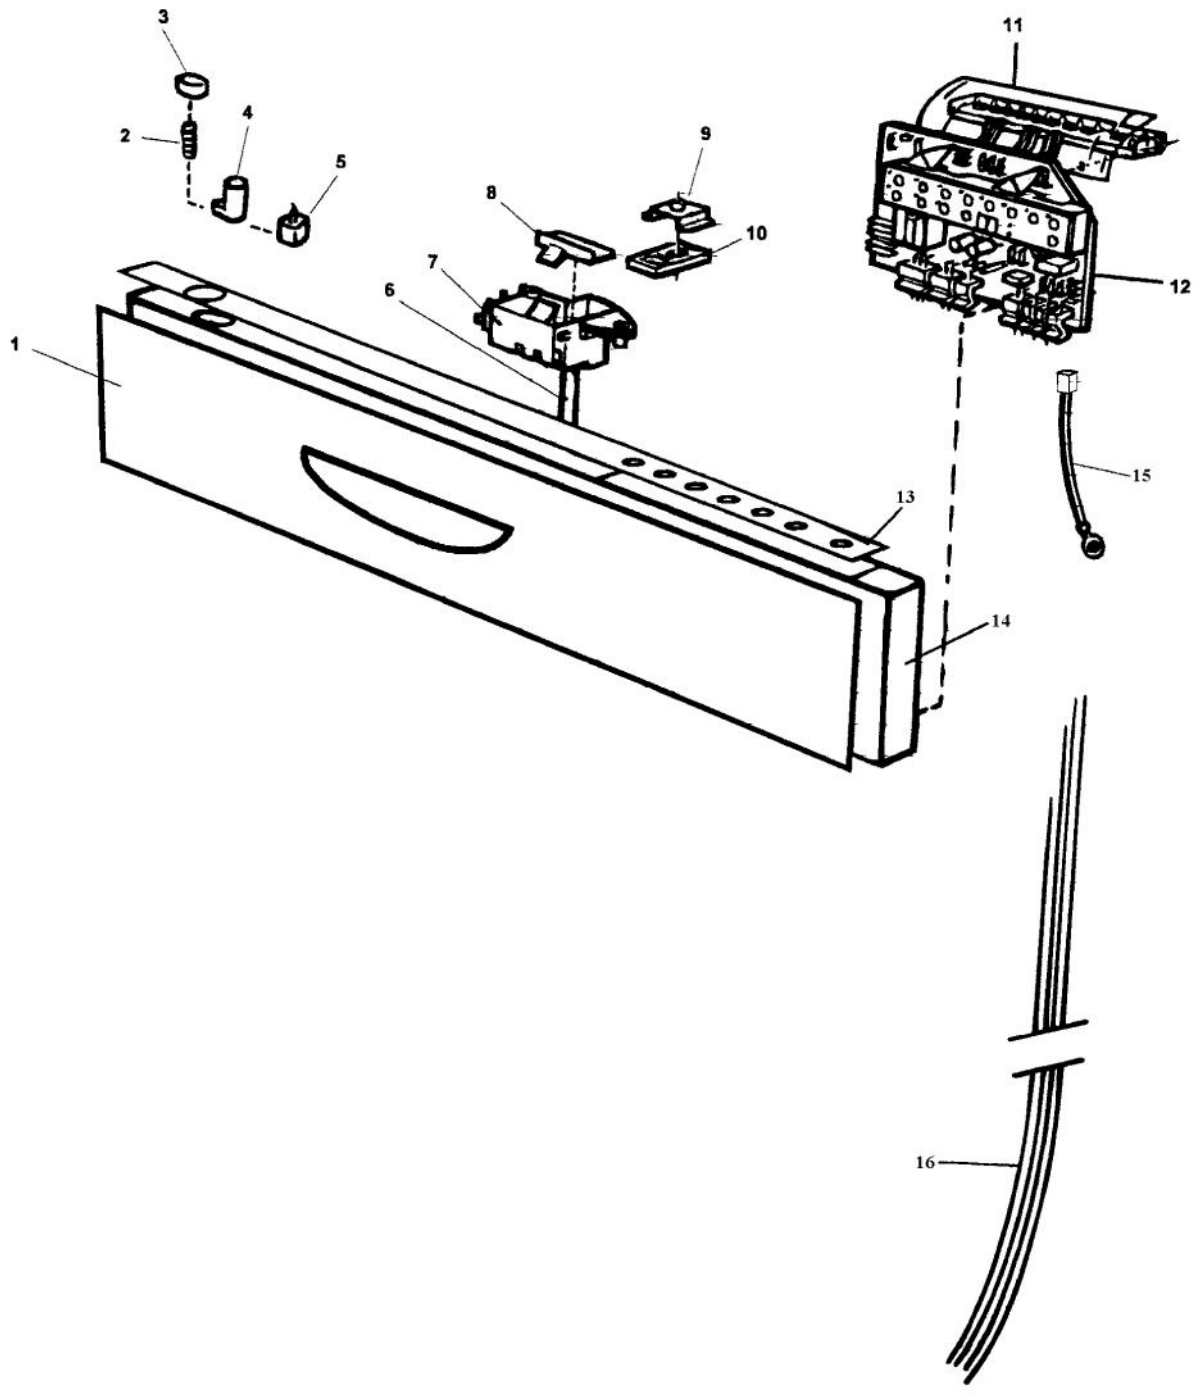

Ref #	Part Number	Qty.	Description
1	PD330048		DECORATIVE INSERT 8073766-81
2	PD300102		SPRING (8070650)
3	PD310042		PUSH BUTTON (8070644)
4	PD120041		MAIN SWITCH CASING (8070643)
5	PD140025		MAIN SWITCH (8057547)
6	PD110025		HOSE (8071077)
7	PD120042		LOCK CASING (8070647)
8	PD120043		MASKING DETAIL INT GRY 8070645-77
9	PD100066		LOCK WASHER (8070654)
10	PD110026		LOCK CATCH (8070649)
NI	PD100003		SCREW (8901104)
11	PD120044		PROTECTIVE FILM (8071049)
12	PD310043		CONTROL UNIT
NI	PD310044		CONTACT COVER (8060076)
NI	PD100067		SCREW 8902053
NI	PD100029		SCREW (8902087)
NI	PD100029		SCREW (8902087)
13	PD330049		DECOR INSERT FI 8073723-81
14	PD330050		PANEL METALLIC GREY 8070640-81
NI	PD100018		SCREW (8902085)
15	PD160009		THERMISTOR (8059767)
16	PD160010		CABLE HARNESS ASSY (8073761)