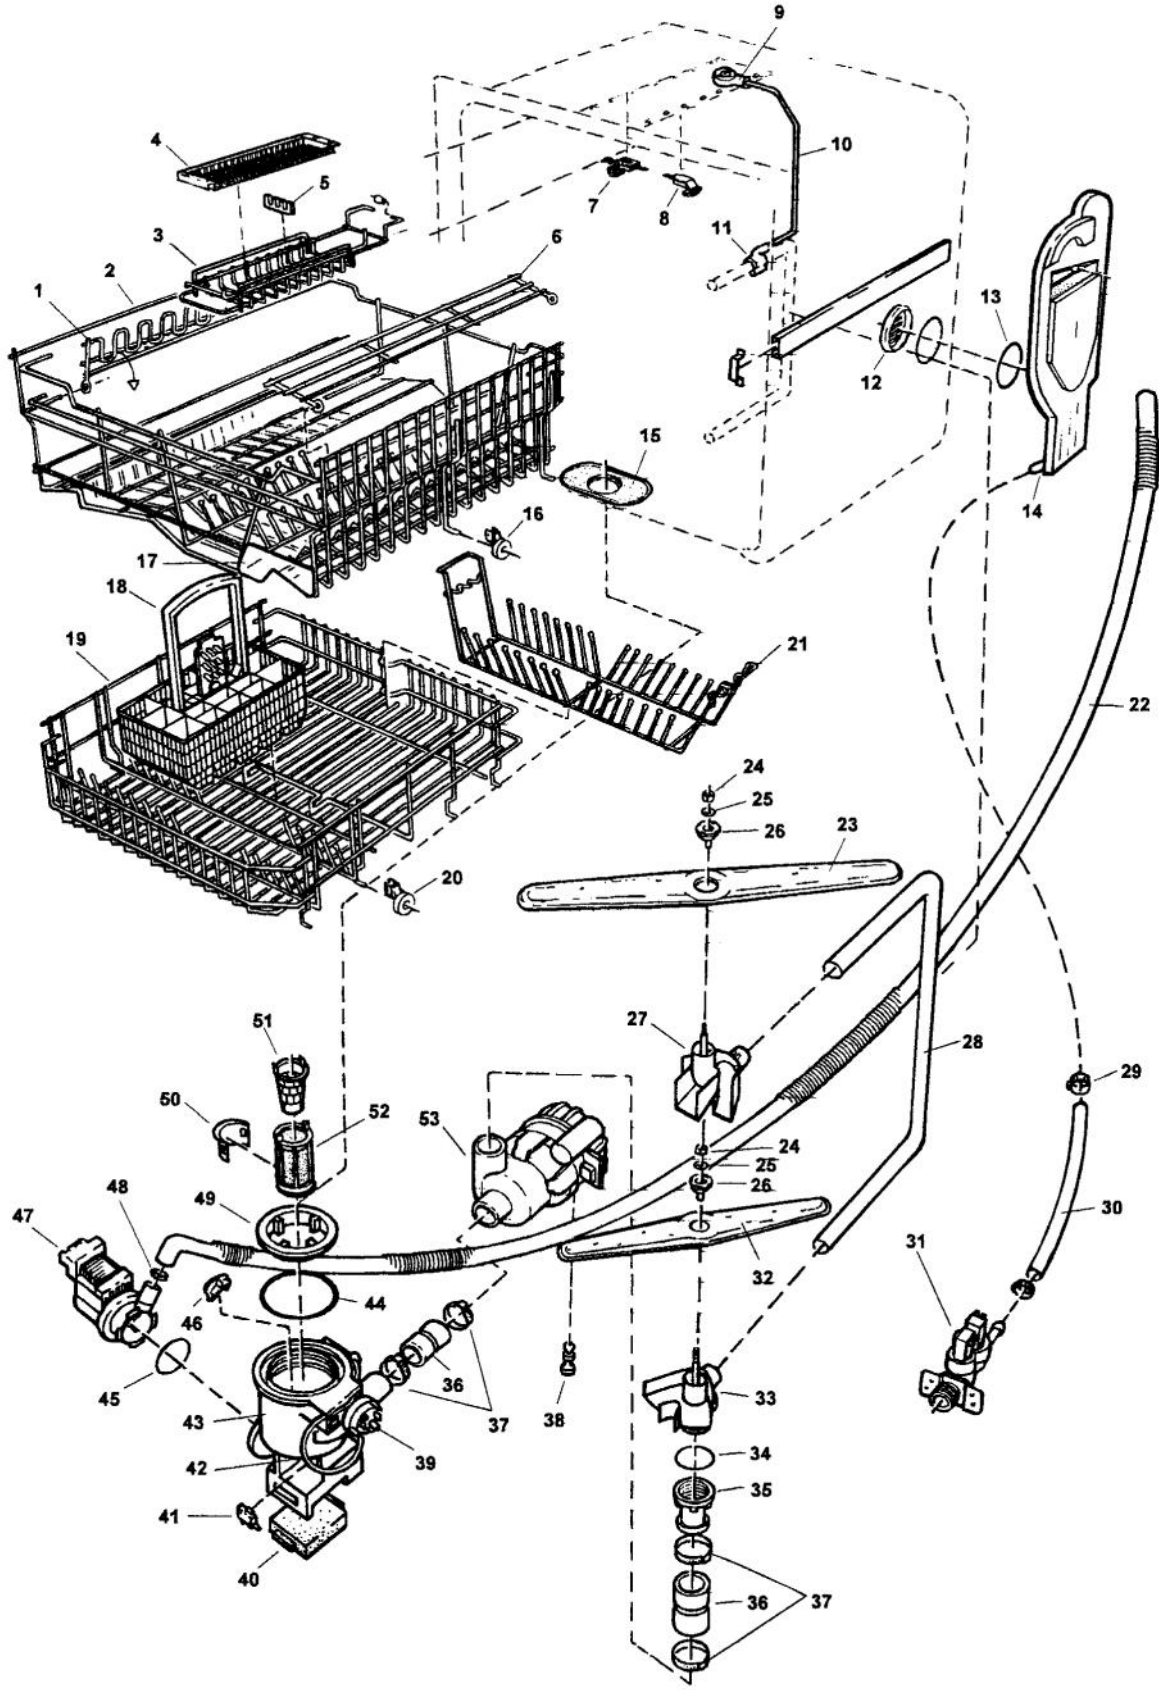

Ref #	Part Number	Qty.	Description
1	PD150018		CUP SHELF, WINE GLASSES (8071337)
2	PD350030		UPPER BASKET (W/WHEELS) 8801199-36
NI	PD350032		GLASS SUPPORT, ADJUSTABLE -8072764
3	PD150004		BASKET KNIFE BOX 8057058-49
4	PD150002		CUTLERY BASKET-UPPER 8053376-77
5	PD150003		KNIFE STAND (8057505-77)
6	PD150016		CUP SHELF 8071336-36 REPL PD150019
NI	PD350033		CUP SHELF DIVIDER 8072550-36
7	PD110015		GLIDE-MOUNT NO.1 8057502
8	PD110014		GLIDE-MOUNT NO.2 8058453
9	PD110012		GROMMET-SPRAY GROMMET (8057503)
10	PD130013		SPRAY PIPE-UPPER (8057500)
11	PD110013		GROMMET-SPRAY GROMMET (8057504-77)
12	PD100032		LOCK RING-AIR BREAK (8057536)
13	PD100031		O-RING (8058504)
14	PD130014		AIR BREAK - W/O-RING (8801234)
15	PD150015		STRAINER-UPPER (8059740)
16	PD150008		BASKET WHL REP PD350026 8058498-77
17	PD150007		KNIFE STOP (8057506) REPL PD330045
18	PD150032		CUTLERY BASKET, INC. DOOR (NO HANDLE)
19	PD350031		LOWER BASKET - 8801391-36
20	PS300001		LOWER RACK WHEEL (10MM) 807 8641 - 77
21	PD150009		INSERT - LOWER BASKET
22	PD110017		OUTLET HOSE 8070304
23	PD130023		SUB TO PD130015
24	PD100034		NUT (8901262)
25	PD100035		WASHER (8052095)
26	PD100036		BEARING-SPRAY ARM 8057070-77
27	PD100037		UPPER SPRAY ARM BEARING
28	PD130017		SPRAY PIPE (8057063)
29	PD100033		HOSE CLIP (8052189)
30	PD110024		RUBBER HOSE INLET VALVE 8070622
31	PD140009		VALVE INLET 8801352 (BEFORE 9/24/01)
	PD140036		INLET VALVE (8073825) (AFTER 9/24/01)
NI	PD100029		SCREW (8902087)
32	PD130016		SPRAY ARM LOWER
33	PD100038		BEARING (SPRAY PIPE)-LOWER (8057067-77)
34	PD100039		O-RING (8901755)
35	PD100040		BEARING SPRAY PIPE MUFF 8057069
36	PD140010		HOSE CIRCULATION PUMP 8057484
37	PD100065		SUB TO PD100041
38	PD140015		RUBBER BUFFER (8055095)
39	PD310037		LEVEL SWITCH 8071024
40	PD110018		FLOAT (8075110)
41	PD140011		MICRO-SWITCH - OVERFLOW (8060068)
42	PD100019		LOCK RING-FAN CASING (8057964)
43	PD310038		SUB TOPD140012 - BOTTOM WELL 8801123
44	PD100045		O-RING (8058503)
45	PD100047		O-RING 8002584
46	PD120028		COVER PLATE REP PD330044 8057487-79
47	PD140017		PUMP DRAIN 120V 8801353
48	PD100046		HOSE CLIP (8052239)
49	PD100044		LOCK RING-BOTTOM WELL 8072848
50	PD120027		COVER PLATE INLET 8058454
51	PD150013		BSKT STRNER RPL PD350022 8057972-77
52	PD150014		INSERT, STRAINER BASKET
53	PD140016		PUMP CIRCULATION 05 8801312