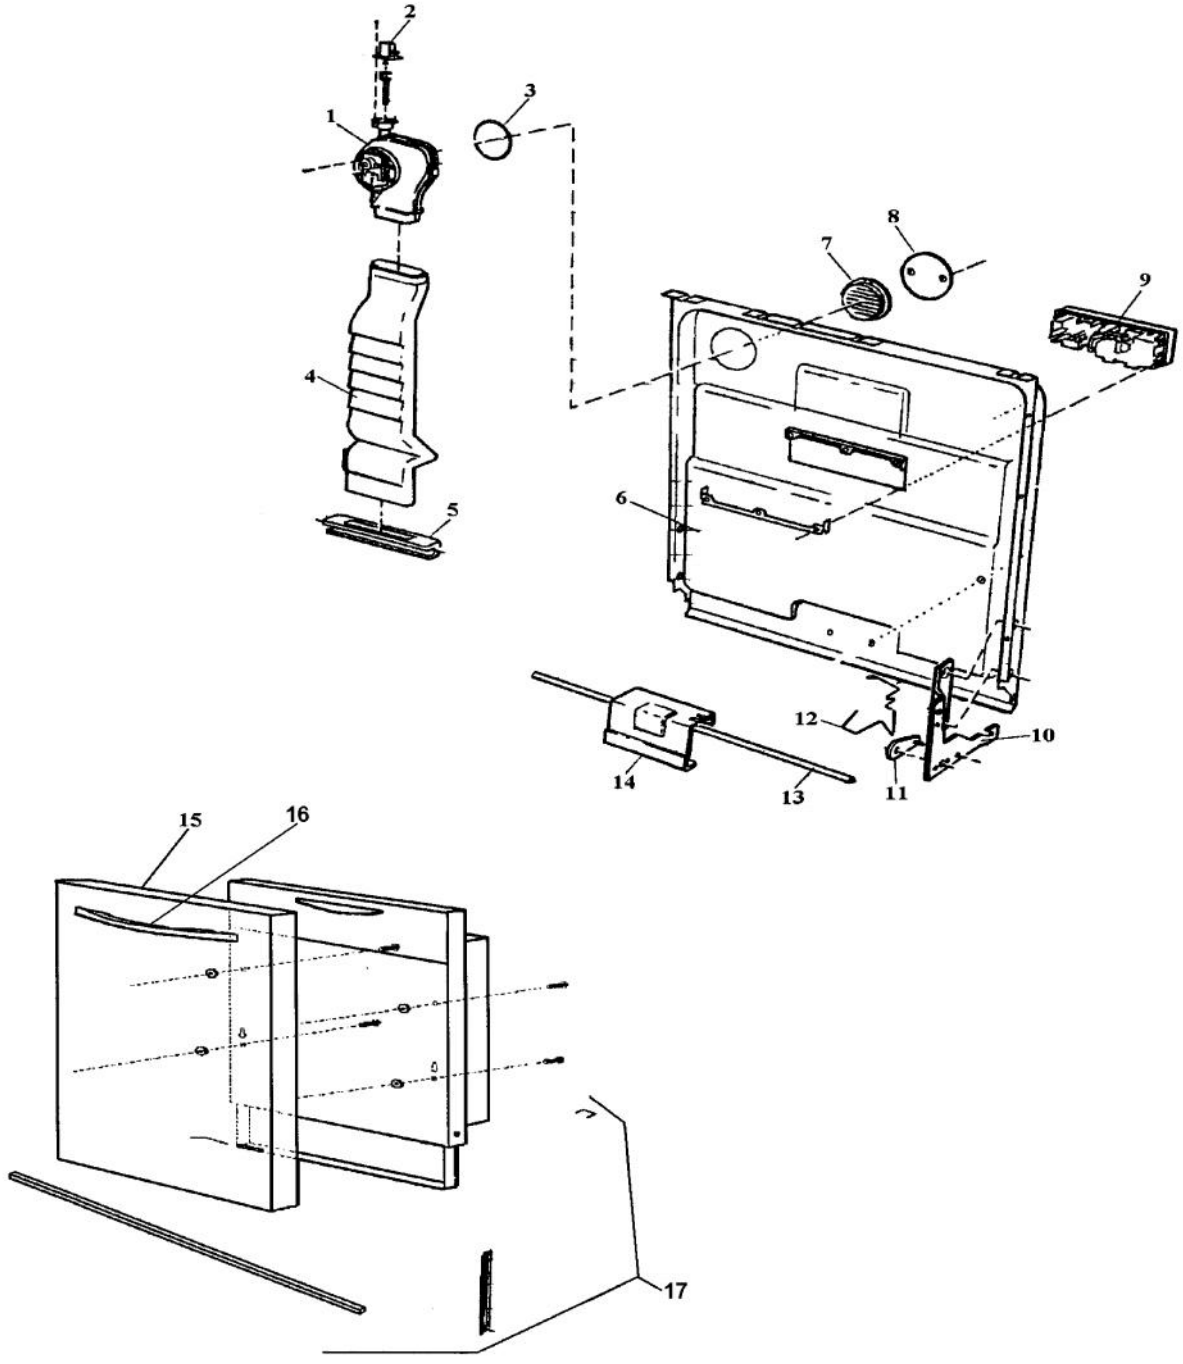

Ref #	Part Number	Qty.	Description
1	PD120001		CASING WITH INSULATION
2	PD100060		SEALING STRIP - LH (8060065)
NI	PD100061		SEALING STRIP - RH (8060066)
3	PD100002		TUB SEAL
4	PD110001		BALL CATCH 8057978-77
5	PD110003		GUIDE RAIL-BALL HOLDER 8058638-77
6	PD110004		BALL 8057977/722B4430 (8 PER BAG) (8801349-77)
7	PD120002		BASKET STOP REP PD350023 8057979-77
8	PD110005		GUIDE RAIL 8801350
9	PD100001		SCREW & O-RING (8901110)
10	PD160008		HEATING ELEMENT (8057077)
NI	PD100052		CABLE HARNESS TIE (8060258)
NI	PD110020		PROTECTION COLLAR (8002370)
11	PD100049		CABLE HARNESS TIE (8058495)
12	PD100048		CABLE HARNESS TIE (8070142)
13	PD160005		THERMOSTAT 190 DEG 8002579
14	PD120003		BOTTOM OUTER PANEL (8057523)
NI	PD100003		SCREW (8901104)
15	PD110022		SUB TO PD110040 - DOOR SPRING ASSY COMP 8071323-77
16	PD120011		INLET VALVE MOUNT BRACKET (8070495)
NI	PD100007		SCREW (8900327)
17	PD120010		CONNECTION MOUNTING BRACKET(8060255
18	PD100050		CABLE HARNESS TIE (8059991)
19	PD110023		GROMMET (8006948)
20	PD160003		TERMINAL BOX 8050251
NI	PD100062		SCREW, TERMINAL BOX DVUD140 (8900357)
NI	PD100024		SCREW (8902131)
NI	PD100028		LOCK WASHER (8901413)
21	PD140021		RFI FILTER (8058558)
22	PD130021		SOUND ABSORB. BTM. OUTER (8060038)
23	PD100063		REINFORCEMENT WASHER (8072119)
24	PD130022		FOOT (8057062)
25	PD100006		NUT (8901156)
26	PD130002		DISHWASHER FOOT-GLIDE (8051957)