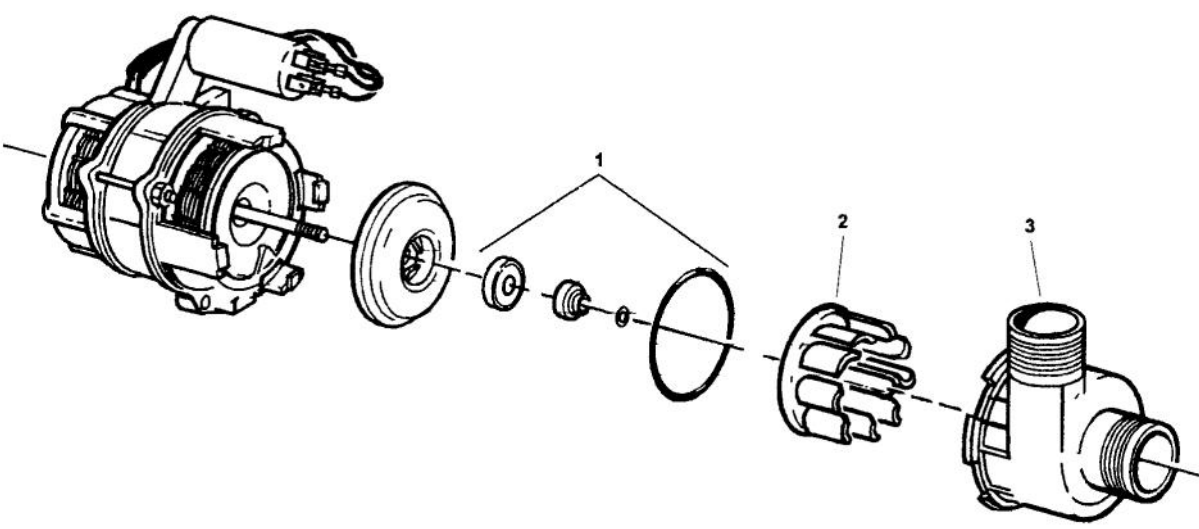

Ref #	Part Number	Qty.	Description
1	PD100042		SEAL SET 8801087
2	PD140013		PUMP IMPELLER 8071258
3	PD120026		HOUSING PUMP 8058452