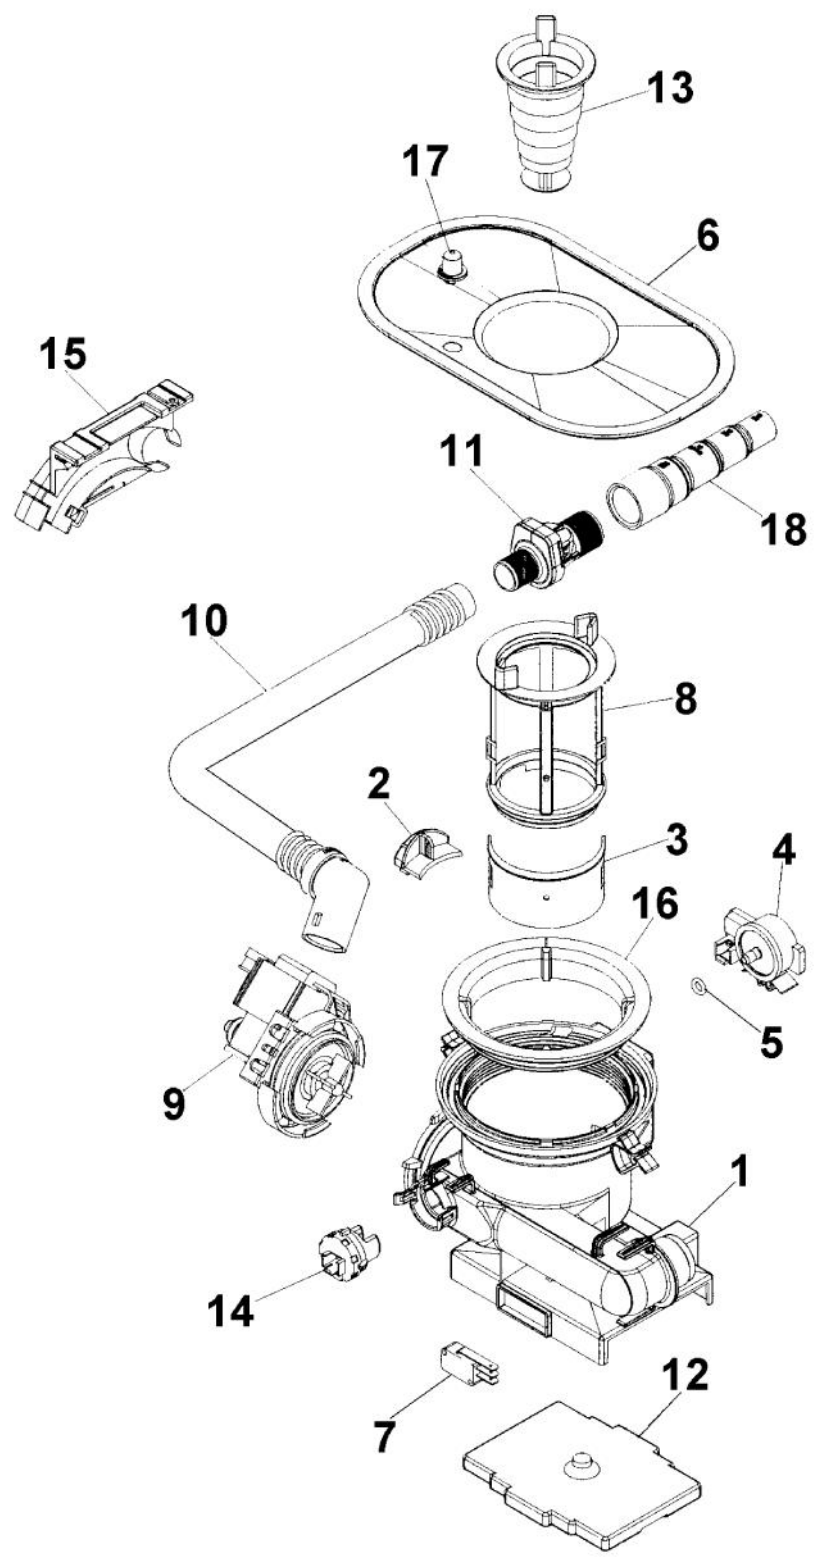

Ref #	Part Number	Qty.	Description
1	PD140033		CIRCULATION PUMP (8078471)
2	PD110037		RUBBER DAMPER (8075130)
3	PD160014		HEATING ELEMENT (8073785)
4	PD160012		TRANSMUTATION ELEMENT (8073702)
5	PD140038		HEATER INSERT (8075070)
6	PD150028		DRAINAGE CUP - GRAY (8073385-77)
7	PD110032		HOSE, CIRCULATION PUMP (8072888)
NI	PD100084		HOSE CLIP (8056491)
8	PD130037		SPRAY ARM BEARING (8072728-77)
9	PD120071		UPPER SPRAY ARM BEARING (8801268)
10	PD140035		WATER DIV. VALVE (8801389)
NI	PD100099		O-RING (8073003)
11	PD130040		SPRAY PIPE (8073387D)
12	PD130041		SPRAY PIPE KNIFE SPRAYER UPPER (8073394)
13	PD110044		SPRAY PIPE GROMMET LOWER - GRAY
14	PD110045		SPRAY PIPE GROMMET UPPER - GRAY (8057503-77)
15	PD130042		SPRAY TOWER LOWER SPRAY NOZZLE (8801270)
16	PD100126		O-RING (8901765)
17	PD130038		UPPER SPRAY TOWER SPRAY NOZZLE (8072730-L-77)
18	PD130028		LOWER SPRAY ARM - COMPLETE (8072891)
19	PD130029		UPPER SPRAY ARM - COMPLETE (8072894)
20	PD130030		POT RINSE TUBE (8073381)
NI	PD100114		SCREW, PT (8902085)
21	PD100094		LOCK RING, SPRAY PIPE BEARING (8071607)
22	PD130036		SPRAY NOZZLE (8072543-77)
23	PD110038		HOSE
NI	PD100033		HOSE CLIP (8052189)