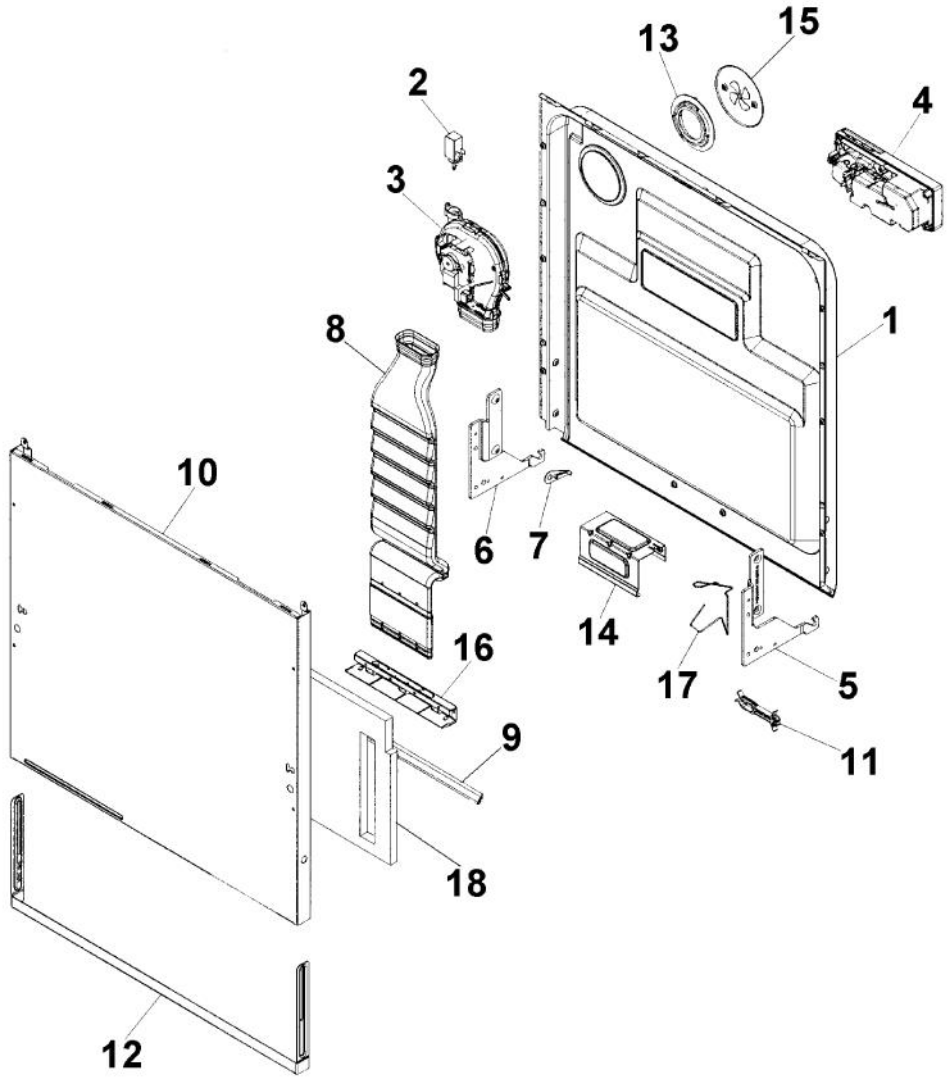

Ref #	Part Number	Qty.	Description
1	PD160018		BOTTOM WELL 2 SENSOR - GRAY (8073692-77)
NI	PD100098		O-RING (8073002)
2	PD330044		COVER PLATE, BOTTOM WELL
3	PD120054		COVER PLATE INLET (8058454)
4	PD160016		PRESSURE SENSOR (8073839)
5	PD100107		O-RING (8074040)
6	PD150022		STRAINER (8074364)
NI	PD150021		STRAINER, UPPER PART (8074252)
7	PD140037		MICROSWITCH FLOAT (8073835)
8	PD150029		INSERT, STRAINER BASKET (8073396-77)
9	PD140034		DRAIN PUMP (8078089)
NI	PD100080		O-RING (8002584)
10	PD110033		OUTLET HOSE (8074030)
NI	PD100081		CABLE STRIP (8052430)
NI	PD100046		HOSE CLIP (8052239)
11	PD140029		NON-RETURN VALVE (8073403)
NI	PD100046		HOSE CLIP (8052239)
NI	PD100083		HOSE CLIP (8053642)
12	PD110036		FLOAT (8075110)
13	PD150013		BSKT STRNER RPL PD350022 8057972-77
14	PD160019		TURBIDSENSOR (8073838)
NI	PD100099		O-RING (8073003)
15	PD150026		OUTER HOSE HOLDER (8072528-77)
NI	PD100113		SCREW, PT (8902072)
NI	PD100121		CABLE STRIP (33700450)
NI	PD100083		HOSE CLIP (8053642)
NI	PD100046		HOSE CLIP (8052239)
16	PD100097		LOCK RING BOTTOM WELL (8072848)
17	PD140040		VENTILATOR (8074760-77)
18	PD100108		END CUFF (8075321)