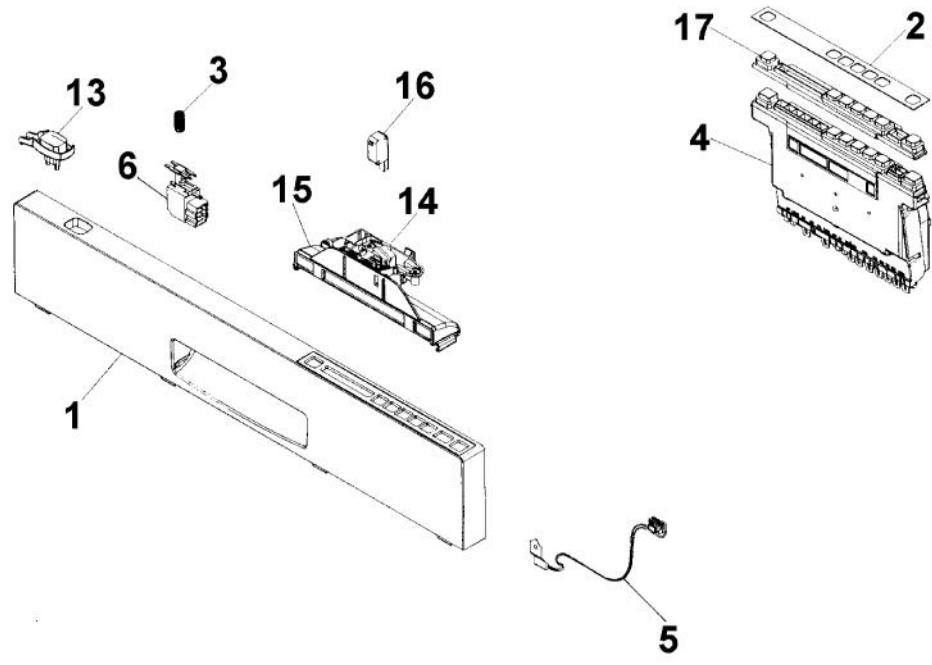

Ref #	Part Number	Qty.	Description
1	PD120067		VIKING PANEL (8075653-81-UL)
2	PD120073		DEC. PLATE - VIKING (8075658)
3	PD110035		SPRING, MAIN SWITCH (8074277)
4	PD160017		COMPLETE CONTROL UNIT (8801282)
5	PD160015		THERMISTOR (8073788)
6	PD140031		MAIN PUSH SWITCH (8073782)
7	PD100105		CABLE SET - DIVERTER VALVE (8073897)
8	PD100103		CABLE SET - CIRCULATION PUMP INLET VALVE (8075736)
9	PD100104		CABLE SET - POWER (8073890)
10	PD100100		CABLE SET - DOOR FAN (8073882)
11	PD120074		CABLE SET FLOW PRESSURE TURB. (8073884)
12	PD100101		CABLE SET - DRAIN (8075731)
13	PD140041		PUSH BUTTON MAIN SWITCH GRAPHIC (8075078-81)
14	PD130032		COMPLETE LOCK (8073670)
15	PD130031		HANDLE, INTEGRATED LOCK (8073666)
NI	PD100096		SCREW, MC65 (8072439)
16	PD140045		MICROSWITCH, DOOR (8073836)
17	PD140048		PUSHBUTTONS (8075720-85)