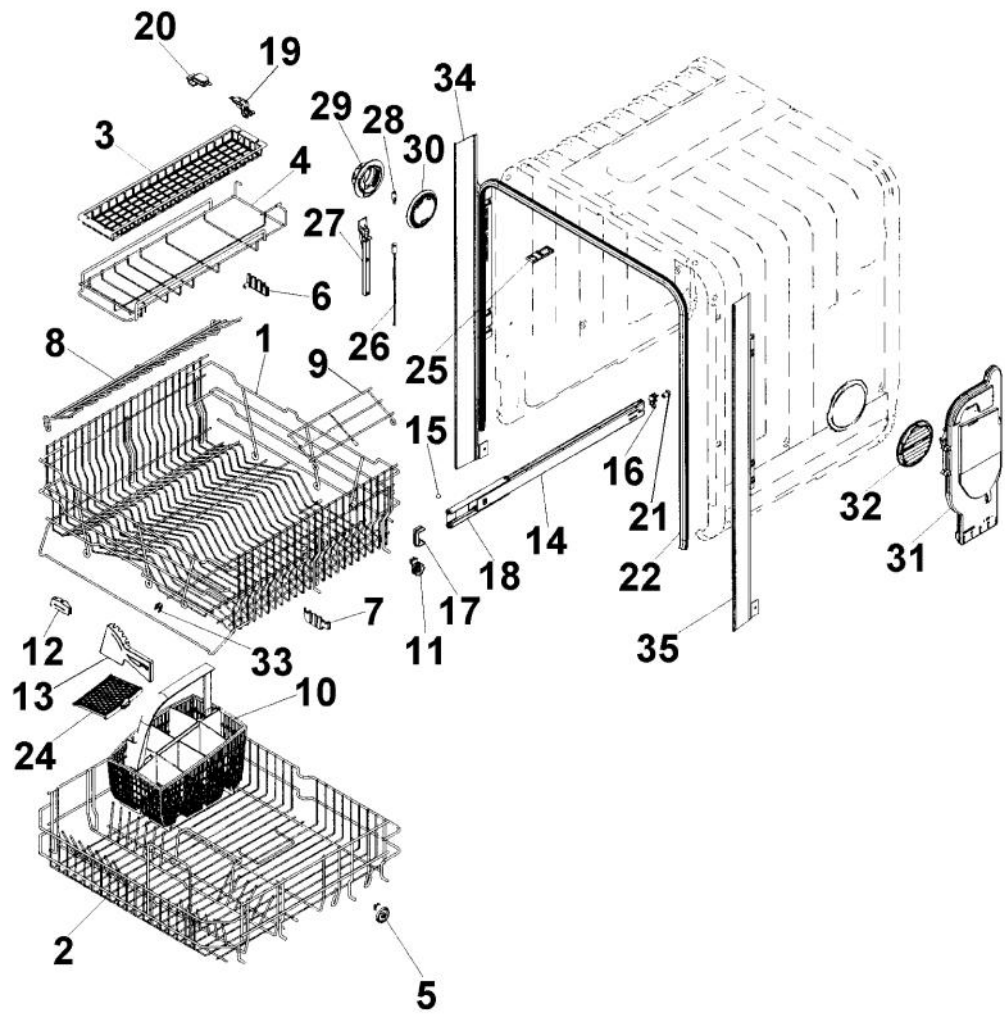

Ref #	Part Number	Qty.	Description
1	PD120063		OUTER BOTTOM (8074450)
NI	PD100110		SCREW, M4 X 8 A4 VAXED (8901104)
NI	PD100111		SCREW, O-RING (8901110)
2	PD120060		REAR PANEL (8073880)
NI	PD100119		SCREW, RTS (8902357)
3	PD130043		SOUND ABSORPTION REAR PANEL (8074268)
4	PD130034		FOOT, M10 X 95 T30 (8074877)
5	PD120057		BRACKET, KICK PLATE (8073480)
6	PD110041		SPRING, KICK PLATE - GRAY (8073481-49)
7	PD130044		SOUND ABSORPTION SELF ADH. - RIGHT (8060035)
8	PD130045		SOUND ABSORPTION SELF ADH. - LEFT (8060034)
9	PD120053		SOUND ABSORBANT GUARD PLATE (8058353)
10	PD130046		SOUND ABSORPTION BLOCK BOTTOM OUTER (8060038)
11	PD120062		SOUND ABSORBANT PROFILE (8074260)
12	PD130047		SOUND INS. MOTOR COMP. - RIGHT (8071225)
13	PD130048		SOUND INS. MOTOR COMP. - LEFT (8071254)
14	PD120059		GUARD PLATE (8073707)
NI	PD100119		SCREW, RTS (8902357)
15	PD110048		RUBBER HOSE (8075636)
NI	PD100033		HOSE CLIP (8052189)
16	PD130027		SLIDE FOOT (8051957)
17	PD110040		DOOR SPRING (8071323-77)
18	PD160013		CORD SET (8073774)
19	PD140030		FILTER WITH SCREW SPLINT (8079045)
NI	PD100117		SCREW, MRT-TT (8902131)
20	PD140049		INLET VALVE (8073827)
NI	PD100033		HOSE CLIP (8052189)
21	PD130033		INLET SUPPLY LINE
22	PD110030		GROMMET (8006948)
23	PD130049		SOUND ABSORPTION - KICK PLATE (8074585)
24	PD120080		SWITCH BRACKET (8054907)
NI	PD100115		SCREW, PTK (8902087)
25	PD140050		MICROSWITCH - LIGHTING (8073834)
26	PD120072		LOWER KICK PLATE - BLACK 8073566-29