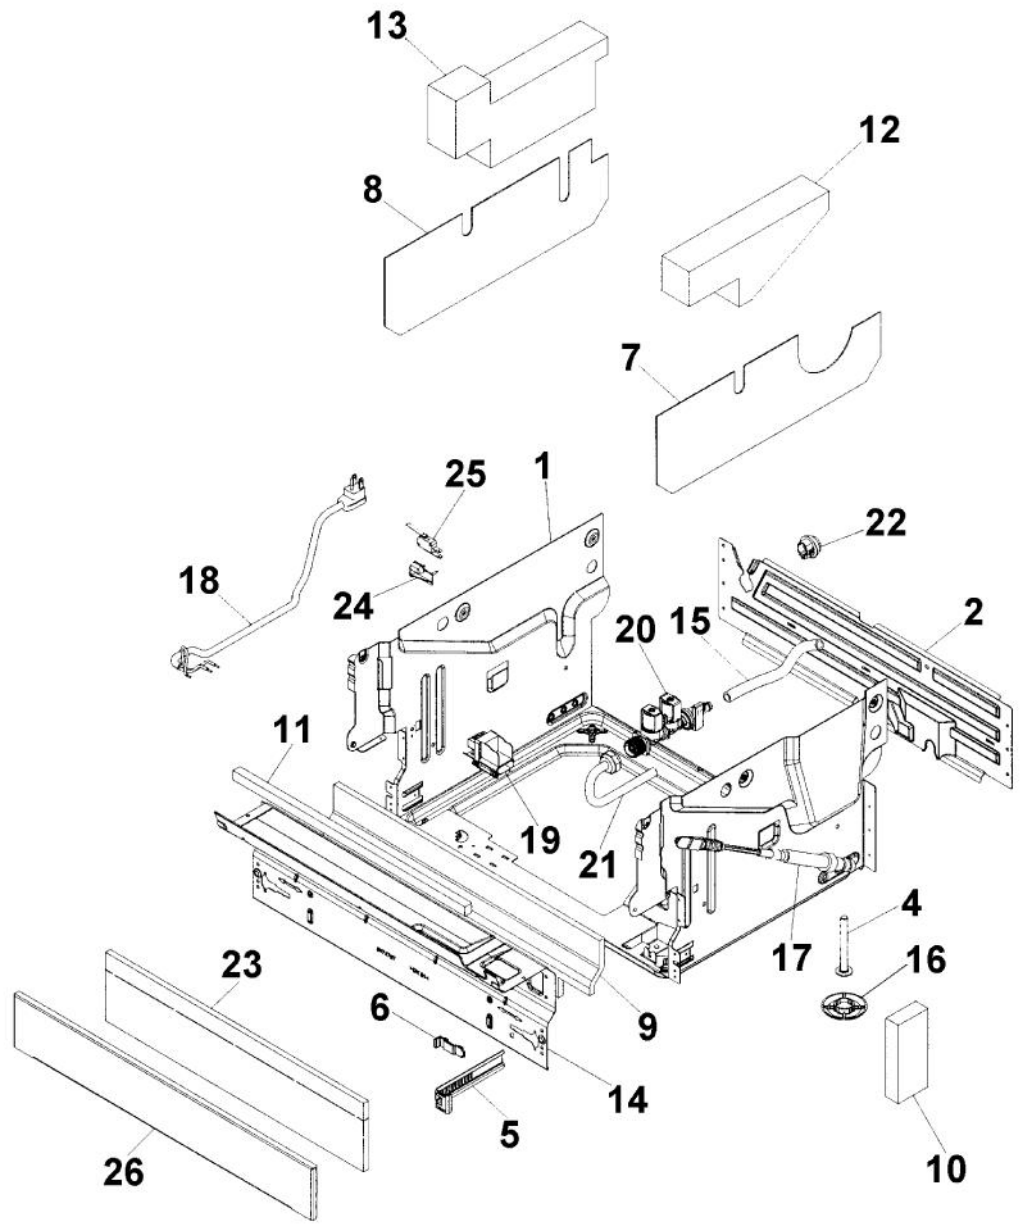

*No Image
Available*

Ref #	Part Number	Qty.	Description
1	PD160018		BOTTOM WELL 2 SENSOR - GRAY (8073692-77)
2	PD140033		CIRCULATION PUMP (8078471)
3	PD160017		COMPLETE CONTROL UNIT (8801282)
4	PD140044		FAN (8073851)
5	PD140034		DRAIN PUMP (8078089)
6	PD160014		HEATING ELEMENT (8073785)
7	PD140049		INLET VALVE (8073827)
8	PD140031		MAIN PUSH SWITCH (8073782)
9	PD140037		MICROSWITCH FLOAT (8073835)
10	PD140050		MICROSWITCH - LIGHTING (8073834)
11	PD140045		MICROSWITCH, DOOR (8073836)
12	PD140029		NON-RETURN VALVE (8073403)
13	PD160013		CORD SET (8073774)
14	PD160016		PRESSURE SENSOR (8073839)
15	PD110035		SPRING, MAIN SWITCH (8074277)
16	PD160015		THERMISTOR (8073788)
17	PD160012		TRANSMUTATION ELEMENT (8073702)
18	PD160019		TURBIDSENSOR (8073838)
19	PD140040		VENTILATOR (8074760-77)
20	PD140035		WATER DIV. VALVE (8801389)
21	PD140043		WAX MOTOR (8052778)