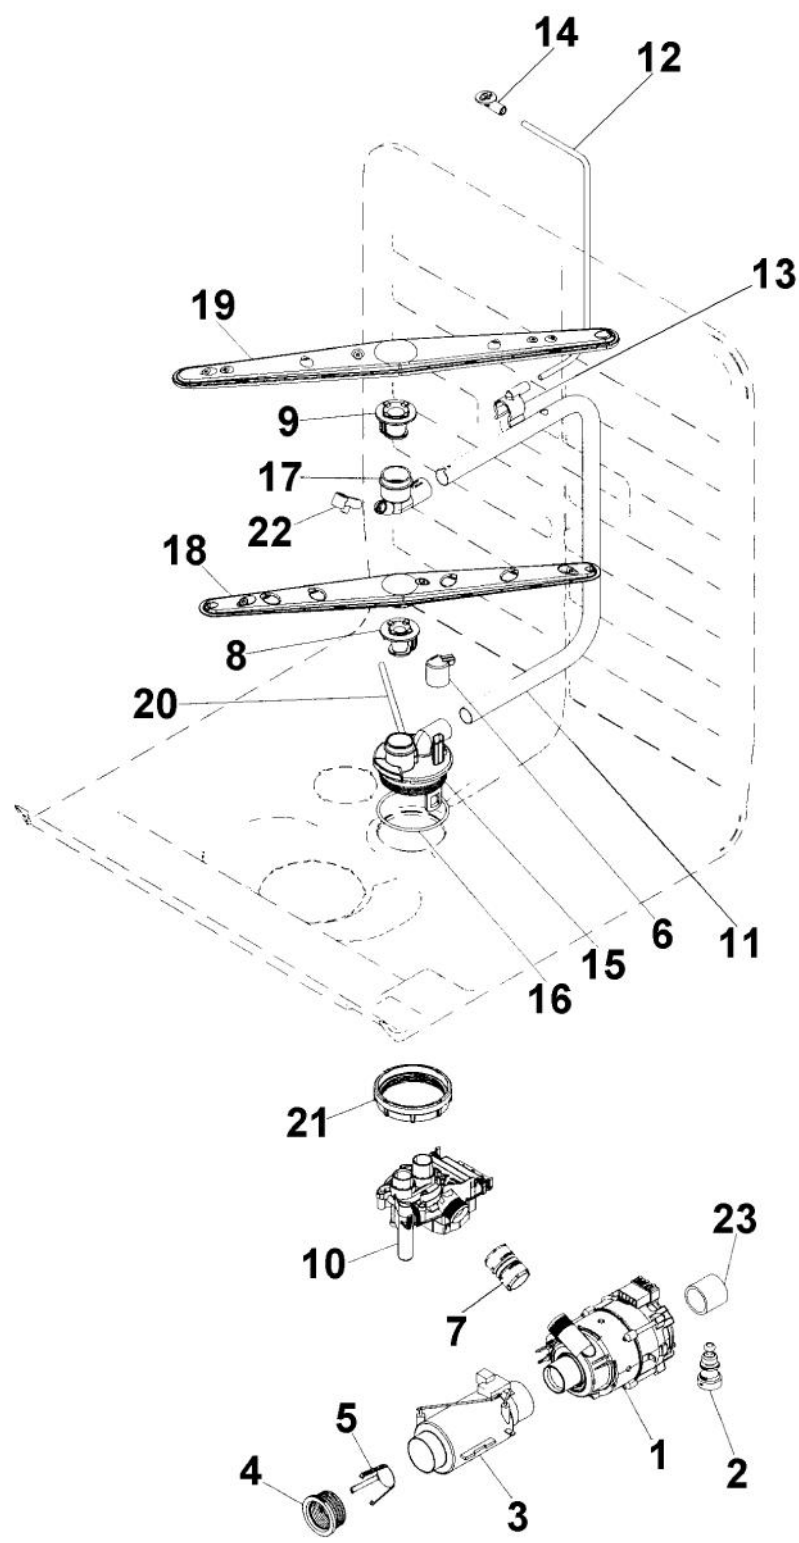

Ref #	Part Number	Qty.	Description
1	PD150030		UPPER BASKET (8801236-49)
2	PD150031		LOWER BASKET (8801391-49)
3	PD150033		CUTLERY BASKET UPPER - GRAY (8053376-77)
4	PD150034		BASKET KNIFE STOP L - GRAY (8057058-49)
5	PS300001		LOWER RACK WHEEL (10MM) 807 8641 - 77
6	PD150035		KNIFE STAND GRAY (8057505-77)
7	PD150024		HOLDER, CARVING KNIVES (8071214-77)
8	PD150018		CUP SHELF, WINE GLASSES (8071337)
9	PD150036		CUP SHELF DIVIDE - LIGHT GRAY (8075297-49)
10	PD150032		CUTLERY BASKET, INC. DOOR (NO HANDLE)
11	PD150008		BASKET WHL REP PD350026 8058498-77
12	PD120081		BRACKET, PIN ROW UPPER BASKET (8072553-77)
13	PD150037		KNIFE GUARD (8072554-77)
14	PD110005		GUIDE RAIL 8801350
15	PD110004		BALL 8057977/722B4430 (8 PER BAG) (8801349-77)
16	PD110001		BALL CATCH 8057978-77
17	PD120002		BASKET STOP REP PD350023 8057979-77
18	PD110042		BALL DISTANCE RING GUIDE RAIL (8058638-77)
19	PD120075		SLIDING BRACKET (8057502)
20	PD110046		GLIDE MOUNT (8058453)
21	PD110031		RUBBER BUFFER (8071247)
22	PD100085		DOOR STRIP (8057489)
23	PD120056		EDGE GUARD (8071257)
24	PD150027		DOOR CUTLERY BASKET (8072986-77)
25	PD100093		LOCK HITCH INTEGR. (8070649)
NI	PD100092		LOCK WASHER INTEGR. (8070648)
NI	PD100110		SCREW, M4 X 8 A4 VAXED (8901104)
26	PD120076		CABLE SET LIGHTING (8073833)
27	PD120077		CABLE CHANNEL (8073674)
28	PD160020		HALOGEN LAMP (8073830)
29	PD120078		LAMP GUARD (8072426)
30	PD120079		LAMP CHIMNEY (8072425)
31	PD130014		AIR BREAK - W/O-RING (8801234)
NI	PD100033		HOSE CLIP (8052189)
32	PD100032		LOCK RING-AIR BREAK (8057536)
33	PD110047		CLIPS FOR KNIFE GUARD (8075350)
34	PD100122		TRIM STRIP - LEFT (8074342-95)
NI	PD100109		SCREW, A4-RTS (8900646)
35	PD100123		TRIM STRIP - RIGHT (8074343-95)
NI	PD100109		SCREW, A4-RTS (8900646)