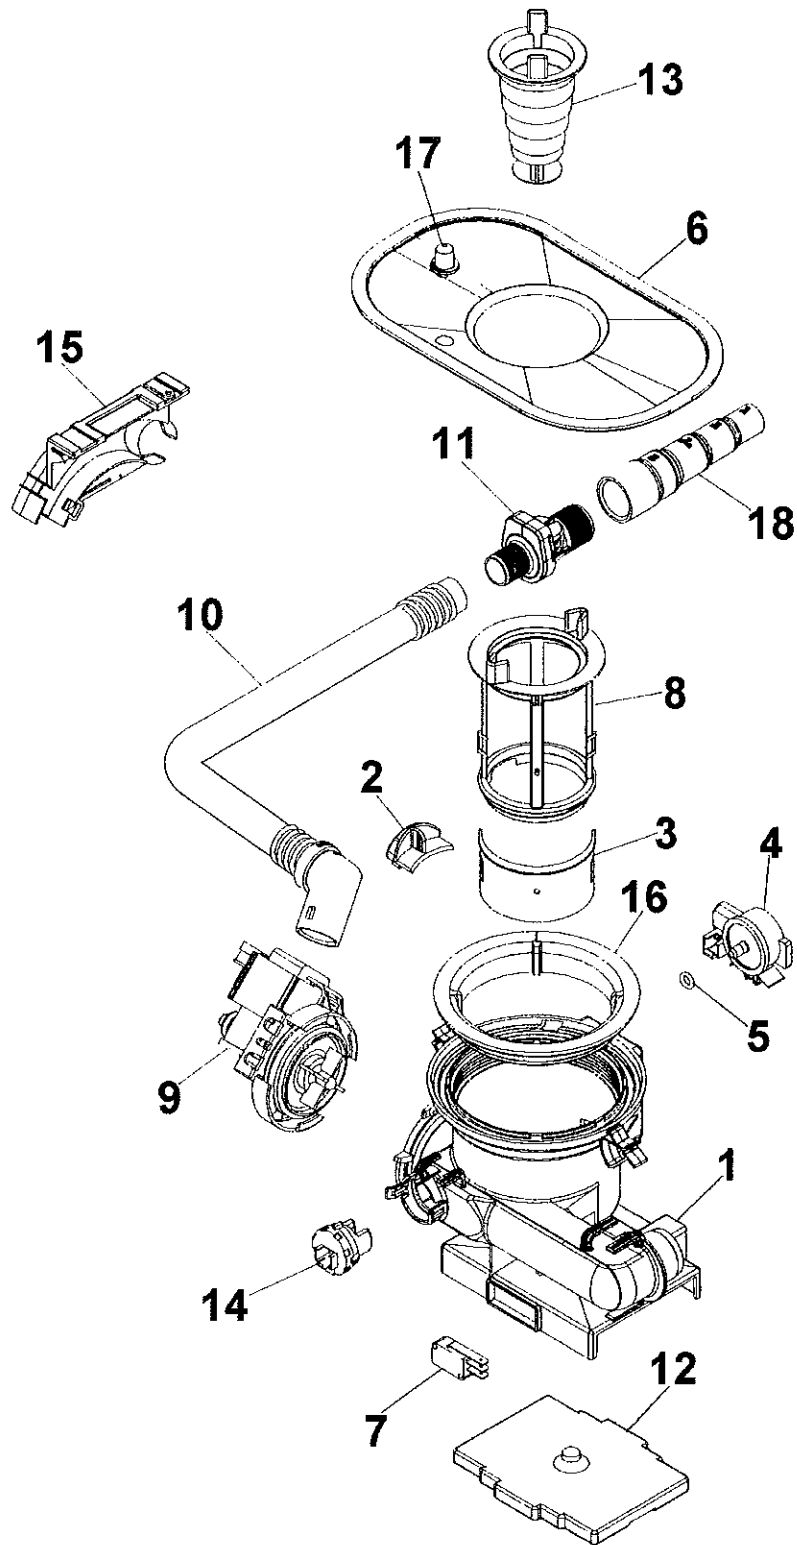

Ref #	Part Number	Qty.	Description
1	PD150030		UPPER BASKET (8801236-49)
2	PD150031		LOWER BASKET (8801391-49)
3	PD150033		CUTLERY BASKET UPPER - GRAY (8053376-77)
4	PD150034		BASKET KNIFE STOP L - GRAY (8057058-49)
5	PS300001		LOWER RACK WHEEL (10MM) 807 8641 - 77
6	PD150035		KNIFE STAND GRAY (8057505-77)
7	PD150024		HOLDER, CARVING KNIVES (8071214-77)
8	PD150018		CUP SHELF, WINE GLASSES (8071337)
9	PD150032		CUTLERY BASKET, INC. DOOR (NO HANDLE)
10	PD150008		BASKET WHL REP PD350026 8058498-77
11	PD120081		BRACKET, PIN ROW UPPER BASKET (8072553-77)
12	PD150037		KNIFE GUARD (8072554-77)
13	PD110005		GUIDE RAIL 8801350
14	PD110004		BALL 8057977/722B4430 (8 PER BAG) (8801349-77)
15	PD110001		BALL CATCH 8057978-77
16	PD120002		BASKET STOP REP PD350023 8057979-77
17	PD110042		BALL DISTANCE RING GUIDE RAIL (8058638-77)
18	PD120075		SLIDING BRACKET (8057502)
19	PD110046		GLIDE MOUNT (8058453)
20	PD100085		DOOR STRIP (8057489)
21	PD120056		EDGE GUARD (8071257)
22	PD150027		DOOR CUTLERY BASKET (8072986-77)
23	PD100093		LOCK HITCH INTEGR. (8070649)
NI	PD100092		LOCK WASHER INTEGR. (8070648)
NI	PD100110		SCREW, M4 X 8 A4 VAXED (8901104)
24	PD300112		CABLE SET, LIGHTING (8075728)
25	PD120077		CABLE CHANNEL (8073674)
26	PD160020		HALOGEN LAMP (8073830)
27	PD120078		LAMP GUARD (8072426)
28	PD120079		LAMP CHIMNEY (8072425)
29	PD130014		AIR BREAK - W/O-RING (8801234)
NI	PD100033		HOSE CLIP (8052189)
30	PD100032		LOCK RING-AIR BREAK (8057536)
31	PD110047		CLIPS FOR KNIFE GUARD (8075350)
32	PD100122		TRIM STRIP - LEFT (8074342-95)
NI	PD100109		SCREW, A4-RTS (8900646)
33	PD100123		TRIM STRIP - RIGHT (8074343-95)
NI	PD100109		SCREW, A4-RTS (8900646)
34	PD350035		CUP SHELF DIVIDER, HIGH CONTAINER (8073508-49)
35	PD330060		TRIM RAIL (8075663-95)
36	PD330061		SEALING STRIP (8075664)
NI	024148-000	1	SILVERWARE BASKET