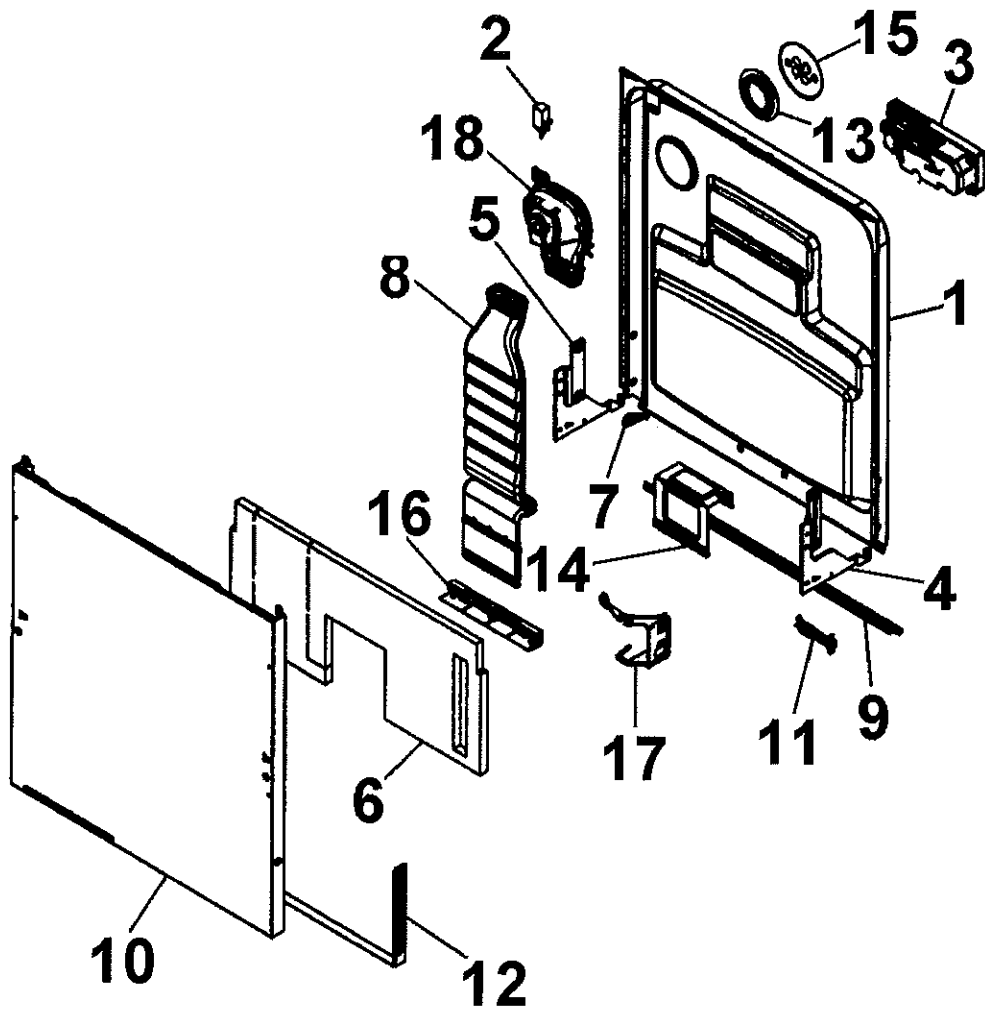

Ref #	Part Number	Qty.	Description
1	PD330062		DOOR INNER INSUL FAN/INT. (8801254)
NI	PD100109		SCREW, A4-RTS (8900646)
NI	PD100116		SCREW, A2-MKFT (8902121)
2	PD140044		FAN (8073851)
NI	PD100090		O-RING (8058501)
3	PD140032		COMBINATION DISPENSER REED RELAY (8801343-77)
NI	PD100114		SCREW, PT (8902085)
NI	PD100124		LID-INC. SEAL AND SPRING (8071918)
NI	PD100125		RINSE AGENT CAP (8071917)
NI	PD100095		SEAL, DETERGENT COMPARTMENT LID (8071918)
4	PD130011		DOOR HINGE-R.H. (8057524)
NI	PD100086		HINGE SCREW (8057530)
NI	PD100120		NUT, M4 (33500262)
5	PD130010		DOOR HINGE-L.H. (8057525)
NI	PD100086		HINGE SCREW (8057530)
NI	PD100120		NUT, M4 (33500262)
6	PD120061		SOND ABSORPTION OUTER DOOR (8074258)
7	PD100087		SLIDE WASHER HINGE BEARING (8057948)
8	PD120064		AIR CHANNEL, ADJUSTABLE DOOR (8057963-P)
9	PD100088		DOOR SEAL (8057949)
10	PD330063		DOOR OUTER LONG INT. ADJUST (8074800-PT)
NI	PD100109		SCREW, A4-RTS (8900646)
11	PD100106		CABLE BRACKET, DOOR (8074015)
12	PD120065		ADJUSTABLE FRAME, AIR CHANNEL (8074012-81)
NI	PD100118		SCREW, MRT-GF (8902133)
13	PD100089		LOCK RING FAN CASING (8057964)
NI	PD100114		SCREW, PT (8902085)
14	PD330064		BRACE (8057983)
NI	PD100109		SCREW, A4-RTS (8900646)
15	PD120055		FAN COVER PLATE (8058484)
NI	PD100114		SCREW, PT (8902085)
16	PD130039		NOZZLE AIR DUCT INT. COMPLETE (8072732-33)
17	PD120058		BRACKET FOR HARNESS (8073612)
18	PD140043		WAX MOTOR (8052778)
NI	PD100078	1	PANEL INSTALL. HARDWARE (8801134)