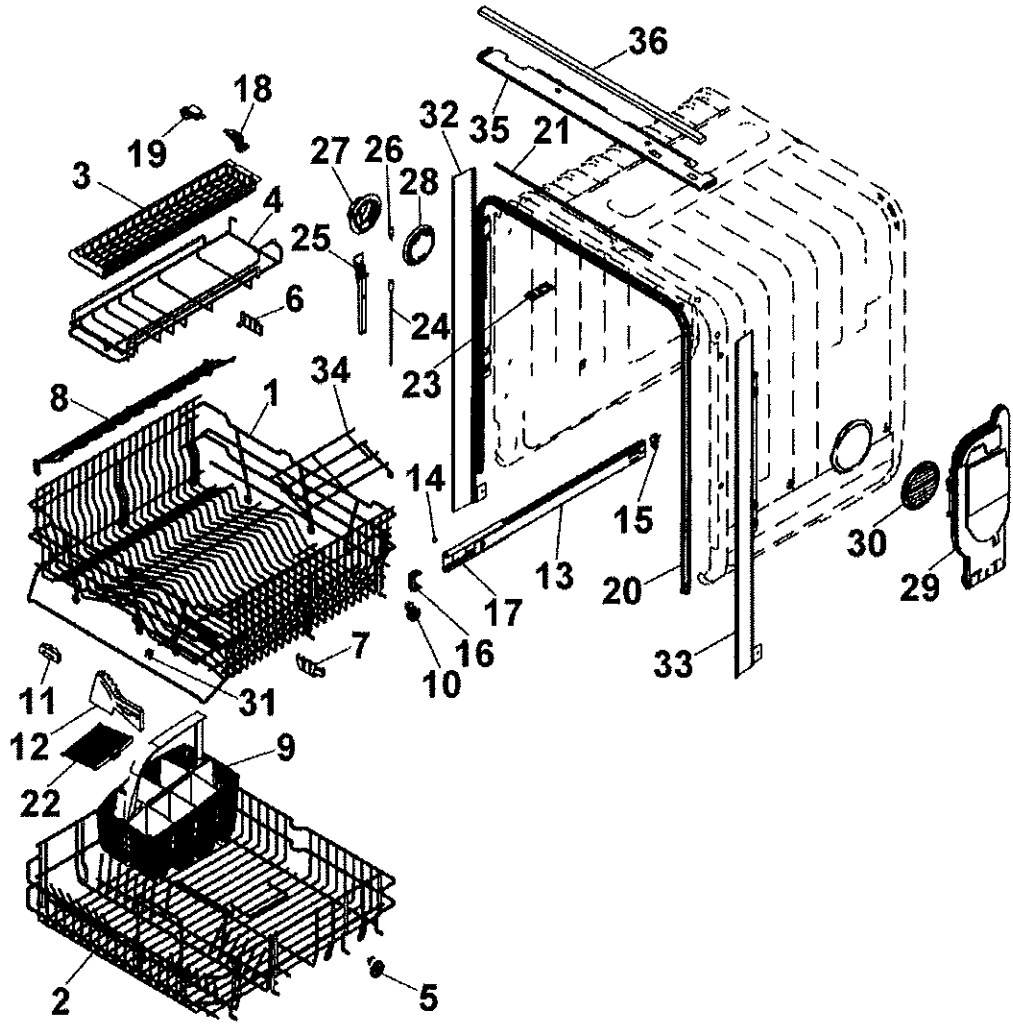

Ref #	Part Number	Qty.	Description
1	PD150030		UPPER BASKET (8801236-49)
2	PD150031		LOWER BASKET (8801391-49)
3	PD150033		CUTLERY BASKET UPPER - GRAY (8053376-77)
4	PD150034		BASKET KNIFE STOP L - GRAY (8057058-49)
5	PS300001		LOWER RACK WHEEL (10MM) 807 8641 - 77
6	PD150035		KNIFE STAND GRAY (8057505-77)
7	PD150024		HOLDER, CARVING KNIVES (8071214-77)
8	PD150018		CUP SHELF, WINE GLASSES (8071337)
9	PD150032		CUTLERY BASKET, INC. DOOR (NO HANDLE)
10	PD150008		BASKET WHL REP PD350026 8058498-77
11	PD120081		BRACKET, PIN ROW UPPER BASKET (8072553-77)
12	PD150037		KNIFE GUARD (8072554-77)
13	PD110005		GUIDE RAIL 8801350
14	PD110004		BALL 8057977/722B4430 (8 PER BAG) (8801349-77)
15	PD110001		BALL CATCH 8057978-77
16	PD120002		BASKET STOP REP PD350023 8057979-77
17	PD110042		BALL DISTANCE RING GUIDE RAIL (8058638-77)
18	PD120075		SLIDING BRACKET (8057502)
19	PD110046		GLIDE MOUNT (8058453)
20	PD100085		DOOR STRIP (8057489)
21	PD120056		EDGE GUARD (8071257)
22	PD150027		DOOR CUTLERY BASKET (8072986-77)
23	PD100093		LOCK HITCH INTEGR. (8070649)
NI	PD100092		LOCK WASHER INTEGR. (8070648)
NI	PD100110		SCREW, M4 X 8 A4 VAXED (8901104)
24	PD300112		CABLE SET, LIGHTING (8075728)
25	PD120077		CABLE CHANNEL (8073674)
26	PD160020		HALOGEN LAMP (8073830)
27	PD120078		LAMP GUARD (8072426)
28	PD120079		LAMP CHIMNEY (8072425)
29	PD130014		AIR BREAK - W/O-RING (8801234)
NI	PD100033		HOSE CLIP (8052189)
30	PD100032		LOCK RING-AIR BREAK (8057536)
31	PD110047		CLIPS FOR KNIFE GUARD (8075350)
32	PD100122		TRIM STRIP - LEFT (8074342-95)
NI	PD100109		SCREW, A4-RTS (8900646)
33	PD100123		TRIM STRIP - RIGHT (8074343-95)
NI	PD100109		SCREW, A4-RTS (8900646)
34	PD350035		CUP SHELF DIVIDER, HIGH CONTAINER (8073508-49)
35	PD330060		TRIM RAIL (8075663-95)
36	PD330061		SEALING STRIP (8075664)
NI	024148-000	1	SILVERWARE BASKET