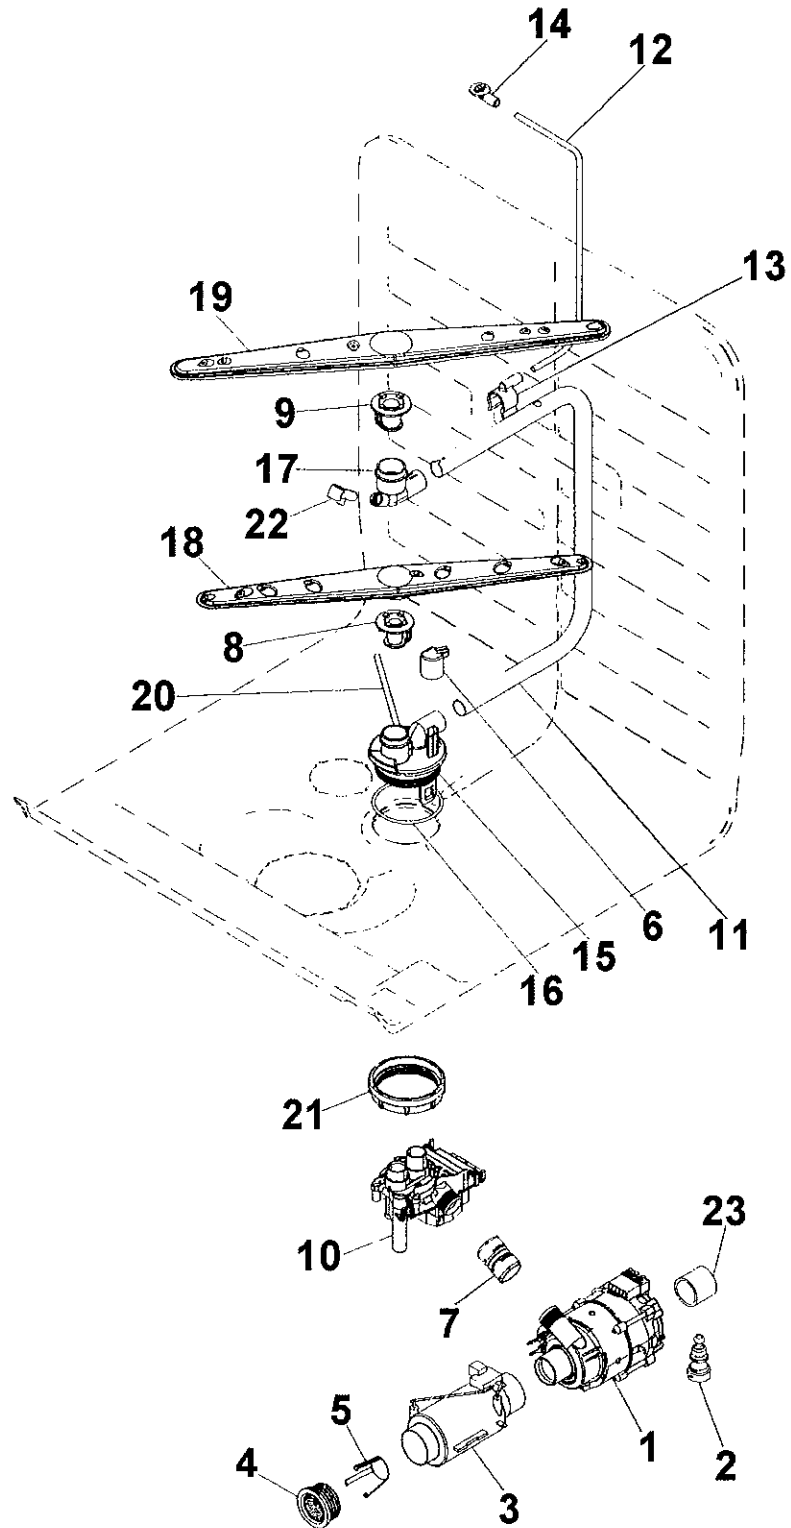

Ref #	Part Number	Qty.	Description
1	PD140033		CIRCULATION PUMP (8078471)
NI	PD310048		CAPACITOR (8075380)
2	PD110037		RUBBER DAMPER (8075130)
3	PD160014		HEATING ELEMENT (8073785)
4	PD160012		TRANSMUTATION ELEMENT (8073702)
5	PD140038		HEATER INSERT (8075070)
6	PD150028		DRAINAGE CUP - GRAY (8073385-77)
7	PD110032		HOSE, CIRCULATION PUMP (8072888)
NI	PD100084		HOSE CLIP (8056491)
8	PD130037		SPRAY ARM BEARING (8072728-77)
9	PD120071		UPPER SPRAY ARM BEARING (8801268)
10	PD140035		WATER DIV. VALVE (8801389)
NI	PD100099		O-RING (8073003)
11	PD130040		SPRAY PIPE (8073387D)
12	PD130041		SPRAY PIPE KNIFE SPRAYER UPPER (8073394)
13	PD110044		SPRAY PIPE GROMMET LOWER - GRAY
14	PD110045		SPRAY PIPE GROMMET UPPER - GRAY (8057503-77)
15	PD130042		SPRAY TOWER LOWER SPRAY NOZZLE (8801270)
16	PD100126		O-RING (8901765)
17	PD130038		UPPER SPRAY TOWER SPRAY NOZZLE (8072730-L-77)
18	PD130028		LOWER SPRAY ARM - COMPLETE (8072891)
19	PD130029		UPPER SPRAY ARM - COMPLETE (8072894)
20	PD130030		POT RINSE TUBE (8073381)
NI	PD100114		SCREW, PT (8902085)
21	PD100094		LOCK RING, SPRAY PIPE BEARING (8071607)
22	PD130036		SPRAY NOZZLE (8072543-77)
23	PD110038		HOSE
NI	PD100033		HOSE CLIP (8052189)