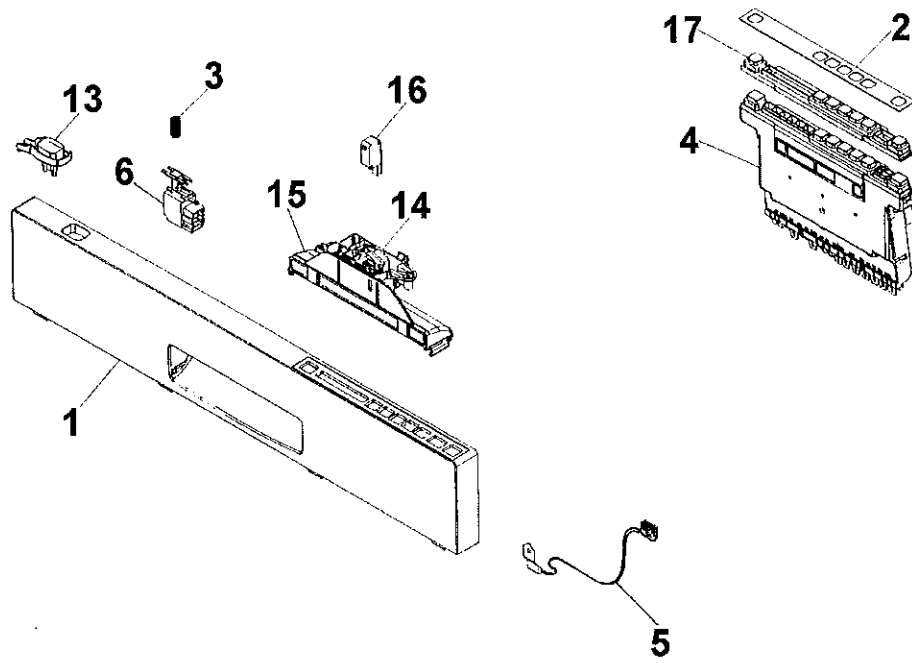

Ref #	Part Number	Qty.	Description
1	PD120067		VIKING PANEL (8075653-81-UL)
2	PD120073		DEC. PLATE - VIKING (8075658)
3	PD110035		SPRING, MAIN SWITCH (8074277)
4	PD160017		COMPLETE CONTROL UNIT (8801282)
5	PD160015		THERMISTOR (8073788)
6	PD140031		MAIN PUSH SWITCH (8073782)
7	PD300106		CABLE SET, DIVERTER VALVE (8078072)
8	PD300107		CABLE SET, CIRCULATION PUMP INLET VALVE (8075736)
9	PD300109		CABLE SET, POWER (8075738)
10	PD140031		MAIN PUSH SWITCH (8073782)
11	PD300108		CABLE SET, FLOW AND PRESSURE (8075735)
12	PD300111		CABLE SET, DRAIN (8075731)
13	PD140041		PUSH BUTTON MAIN SWITCH GRAPHIC (8075078-81)
14	PD130032		COMPLETE LOCK (8073670)
15	PD130031		HANDLE, INTEGRATED LOCK (8073666)
NI	PD100096		SCREW, MC65 (8072439)
16	PD140045		MICROSWITCH, DOOR (8073836)
17	PD140048		PUSHBUTTONS (8075720-85)