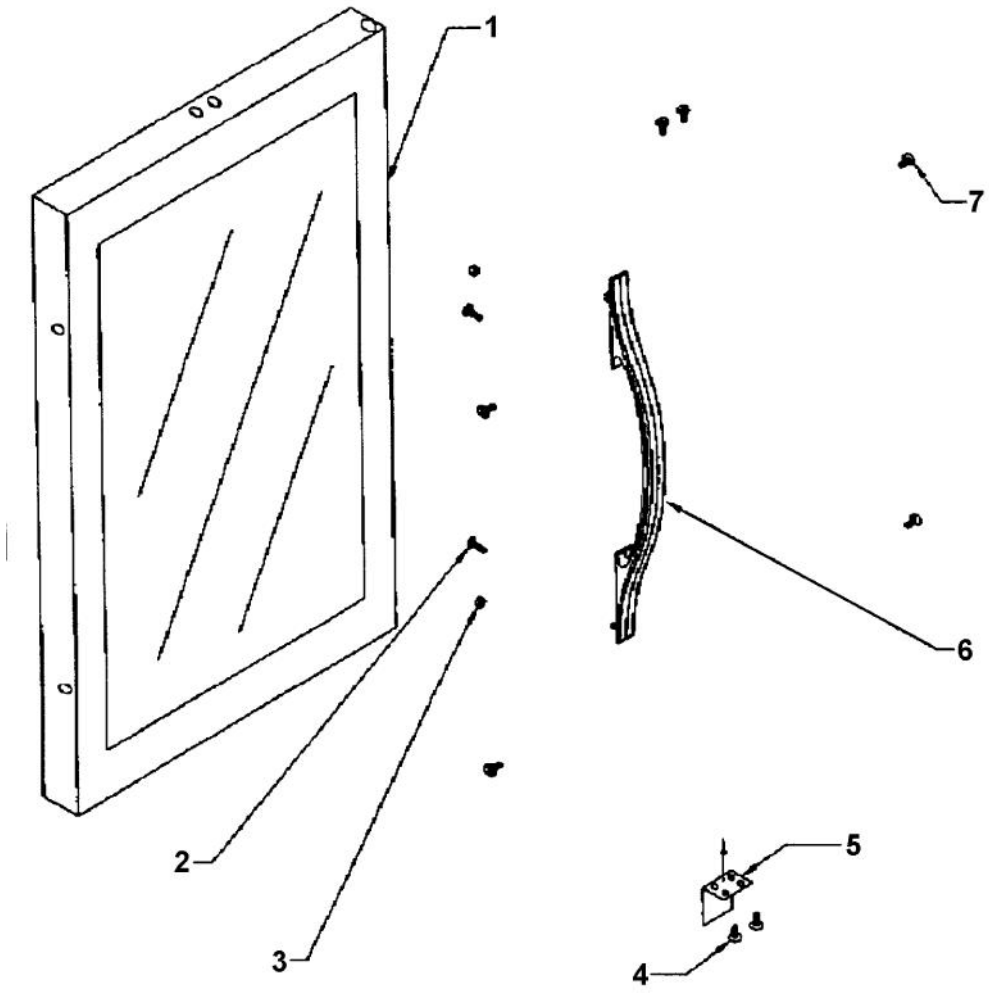

Ref #	Part Number	Qty.	Description
1	PW210019		CABINET
2	PW200009		EVAPORATOR SPACER
3	PW220001		LIGHT SHIELD (VUWC140)X42242070
4	PW240013		LAMP SOCKET (VUWC140) X 2240003A
5	PW240014		LIGHT BULB 15 WATT VUWC 2240004A
6	PW220002		LENS COVER,INTER. LGT(VUWC)42242035
7	PW200010		SCREW, LENS COVER (QTY OF 2)
8	PW240058		EVAPORATOR, VUAR141 (42244045)
9	PW200001		EVAPORATOR ASSEMBLY 42241493
10	PW230003		EVAPORATOR TRIM (VUWC140) 42241384
11	PW210012		DRIP TRAY & 2 POP RVT(VUWC)42242603
12	PW240019		THERMOSTAT
13	PW240015		SUB TO PW240028
14	PW230004		THERMOSTAT KNOB (VUWC140)X42241950
15	PW210003		GRILLE, (VUWC140) X 42242485
16	PW200003		SCREW 42242847 (PKG 20)
17	PW240017		LIGHT SWITCH PLUNGER VUWC 42241373
18	PW230012		LIGHT SWITCH, PLUNGER XBKX 42242915
19	PW200011		P CLAMP & SCREWS (PKG 20) 42242071
20	PW200004		SCREW LENS COVER 42243354
21	PW210004		BTM WINE RACK W/ P CLAMPS 42242072
22	PW210005		FRONT SHIELD(VUWC140)X 41003674
23	PW200005		DART CLIP, FRONT SHROUD
24	PW240021		DRAIN TUBE (42242079)
25	PW200006		SCREW
26	PW200012		CAPS, EVAPOR. PORTS(VUWC)X42242606
27	PW200013		SUB TO PW200018 - HOLE PLUG WHITE
28	PW200007		SCREW, EVAPOR. (VUWC140)X 08204902
29	PW200014		3/4 WHITE SPACER (41002929)
30	PW210017		WIRE SHELF TOP (42242958)
31	PW200015		SCREWS 08205079
32	PW210022		LARGE GLASS SHELF & TRIM 42243083
33	PW210008		MID WINE RACK W/ P CLAMPS 42241943
34	PW220007		J TRAP
35	PW200008		SCREW
36	PW220005		SPACER, GLASS SHELF 42242960(PKG2)
37	PW210023		SHORT GLASS SHELF AND TRIM

Ref #	Part Number	Qty.	Description
1	PW230107		141 DUAR-WO/OVLY FGLD DR ONLY 42244597
NI	PW230127		GASKET, DOOR
NI	PW230120		FO ADAPTER KIT (42244914)
2	PW200049		SCREW (PACK OF 2)
3	PW200050		HEX-KEP NUT (42247454)
4	PW200051		SCREW
5	PW220012		SUB TO PW220003 - STRIKER PLATE 41004710
6	PE030090		DOOR HANDLE - SS
	PE030090PVD		DOOR HANDLE 27 XBRX PVD
7	PW200052		SUB TO PW200035 - SCREW (41005535)
NI	PW230113		141 DUAR-WO/OVLY FGLD DR ASSY 42244603