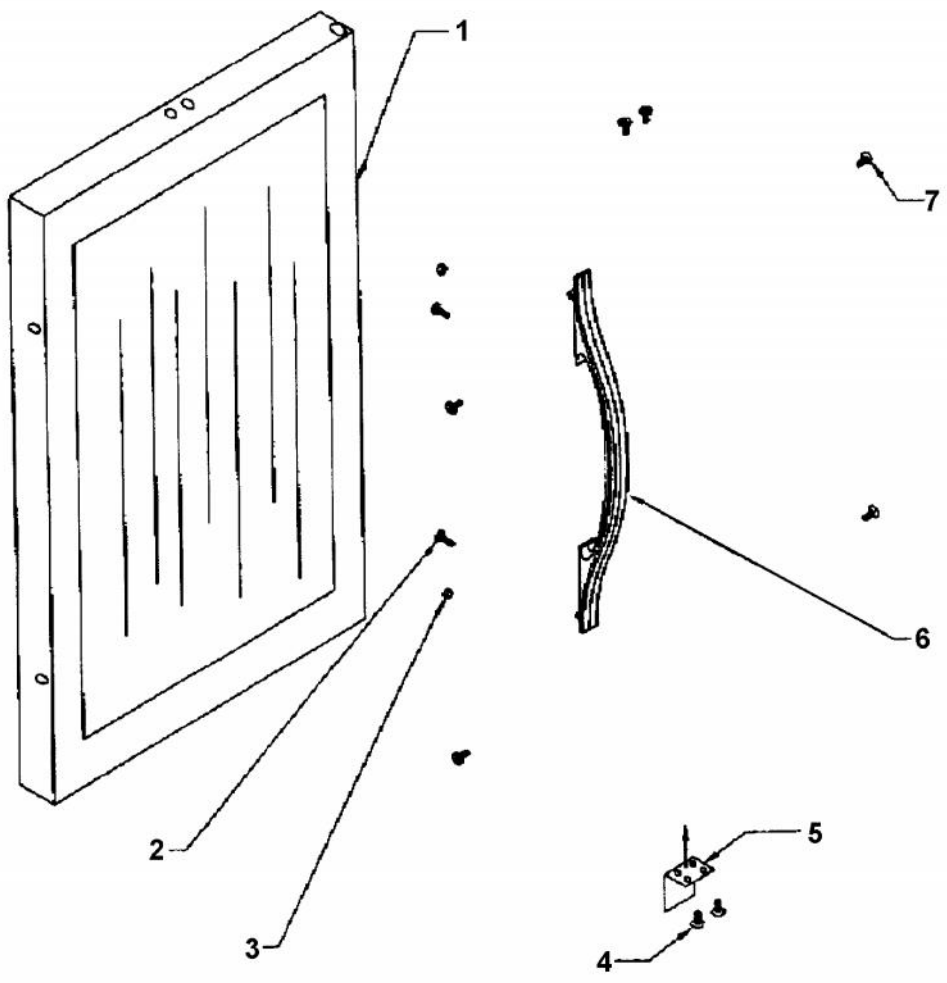

Ref #	Part Number	Qty.	Description
1	PW210019		CABINET
2	PW200009		EVAPORATOR SPACER
3	PW220001		LIGHT SHIELD (VUWC140)X42242070
4	PW240013		LAMP SOCKET (VUWC140) X 2240003A
5	PW240014		LIGHT BULB 15 WATT VUWC 2240004A
6	PW220002		LENS COVER,INTER. LGT(VUWC)42242035
7	PW200010		SCREW, LENS COVER (QTY OF 2)
8	PW240058		EVAPORATOR, VUAR141 (42244045)
9	PW200001		EVAPORATOR ASSEMBLY 42241493
10	PW230003		EVAPORATOR TRIM (VUWC140) 42241384
11	PW210012		DRIP TRAY & 2 POP RVT(VUWC)42242603
12	PW240019		THERMOSTAT
13	PW240015		SUB TO PW240028
14	PW230004		THERMOSTAT KNOB (VUWC140)X42241950
15	PW210003		GRILLE, (VUWC140) X 42242485
16	PW200003		SCREW 42242847 (PKG 20)
17	PW240017		LIGHT SWITCH PLUNGER VUWC 42241373
18	PW230012		LIGHT SWITCH, PLUNGER XBKX 42242915
19	PW200011		P CLAMP & SCREWS (PKG 20) 42242071
20	PW200004		SCREW LENS COVER 42243354
21	PW210004		BTM WINE RACK W/ P CLAMPS 42242072
22	PW210005		FRONT SHIELD(VUWC140)X 41003674
23	PW200005		DART CLIP, FRONT SHROUD
24	PW240021		DRAIN TUBE (42242079)
25	PW200006		SCREW
26	PW200012		CAPS, EVAPOR. PORTS(VUWC)X42242606
27	PW200013		SUB TO PW200018 - HOLE PLUG WHITE
28	PW200007		SCREW, EVAPOR. (VUWC140)X 08204902
29	PW200014		3/4 WHITE SPACER (41002929)
30	PW210017		WIRE SHELF TOP (42242958)
31	PW200015		SCREWS 08205079
32	PW210022		LARGE GLASS SHELF & TRIM 42243083
33	PW210008		MID WINE RACK W/ P CLAMPS 42241943
34	PW220007		J TRAP
35	PW200008		SCREW
36	PW220005		SPACER, GLASS SHELF 42242960(PKG2)
37	PW210023		SHORT GLASS SHELF AND TRIM

Ref #	Part Number	Qty.	Description
1	PW230107		141 DUAR-WO/OVLY FGLD DR ONLY 42244597
NI	PW230127		GASKET, DOOR
NI	PW230120		FO ADAPTER KIT (42244914)
2	PW200049		SCREW (PACK OF 2)
3	PW200050		HEX-KEP NUT (42247454)
4	PW200051		SCREW
5	PW220012		SUB TO PW220003 - STRIKER PLATE 41004710
6	PE030090		DOOR HANDLE - SS
	PE030090PVD		DOOR HANDLE 27 XBRX PVD
7	PW200052		SUB TO PW200035 - SCREW (41005535)
NI	PW230113		141 DUAR-WO/OVLY FGLD DR ASSY 42244603