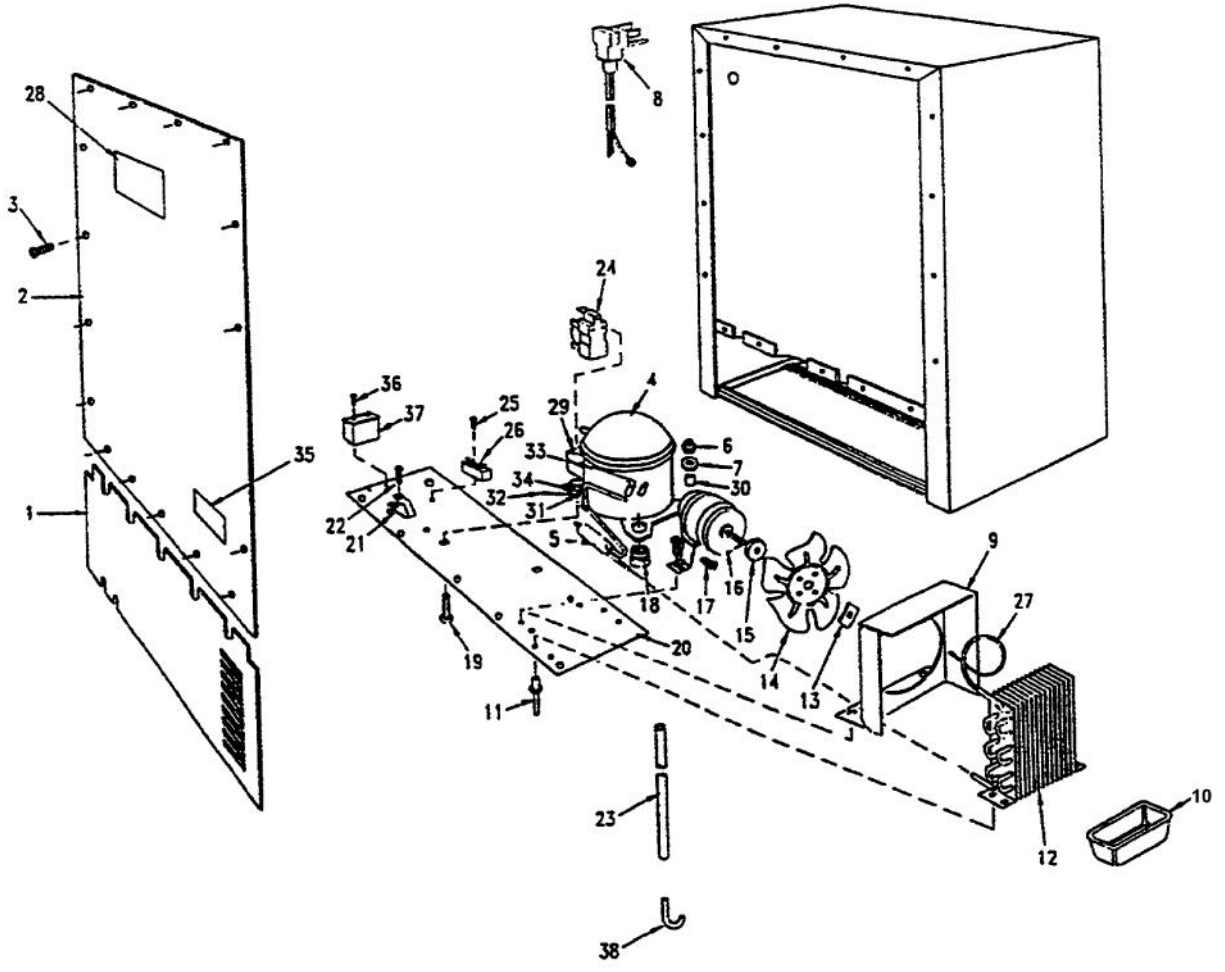

Ref #	Part Number	Qty.	Description
1	PW210019		CABINET
2	PW200009		EVAPORATOR SPACER
3	PW220001		LIGHT SHIELD (VUWC140)X42242070
4	PW240013		LAMP SOCKET (VUWC140) X 2240003A
5	PW240014		LIGHT BULB 15 WATT VUWC 2240004A
6	PW220002		LENS COVER,INTER. LGT(VUWC)42242035
7	PW200010		SCREW, LENS COVER (QTY OF 2)
8	PW240058		EVAPORATOR, VUAR141 (42244045)
9	PW200001		EVAPORATOR ASSEMBLY 42241493
10	PW230003		EVAPORATOR TRIM (VUWC140) 42241384
11	PW210012		DRIP TRAY & 2 POP RVT(VUWC)42242603
12	PW240019		THERMOSTAT
13	PW240015		SUB TO PW240028
14	PW230004		THERMOSTAT KNOB (VUWC140)X42241950
15	PW210003		GRILLE, (VUWC140) X 42242485
16	PW200003		SCREW 42242847 (PKG 20)
17	PW240017		LIGHT SWITCH PLUNGER VUWC 42241373
18	PW230012		LIGHT SWITCH, PLUNGER XBKX 42242915
19	PW200011		P CLAMP & SCREWS (PKG 20) 42242071
20	PW200004		SCREW LENS COVER 42243354
21	PW210004		BTM WINE RACK W/ P CLAMPS 42242072
22	PW210005		FRONT SHIELD(VUWC140)X 41003674
23	PW200005		DART CLIP, FRONT SHROUD
24	PW240021		DRAIN TUBE (42242079)
25	PW200006		SCREW
26	PW200012		CAPS, EVAPOR. PORTS(VUWC)X42242606
27	PW200013		SUB TO PW200018 - HOLE PLUG WHITE
28	PW200007		SCREW, EVAPOR. (VUWC140)X 08204902
29	PW200014		3/4 WHITE SPACER (41002929)
30	PW210017		WIRE SHELF TOP (42242958)
31	PW200015		SCREWS 08205079
32	PW210022		LARGE GLASS SHELF & TRIM 42243083
33	PW210008		MID WINE RACK W/ P CLAMPS 42241943
34	PW220007		J TRAP
35	PW200008		SCREW
36	PW220005		SPACER, GLASS SHELF 42242960(PKG2)
37	PW210023		SHORT GLASS SHELF AND TRIM