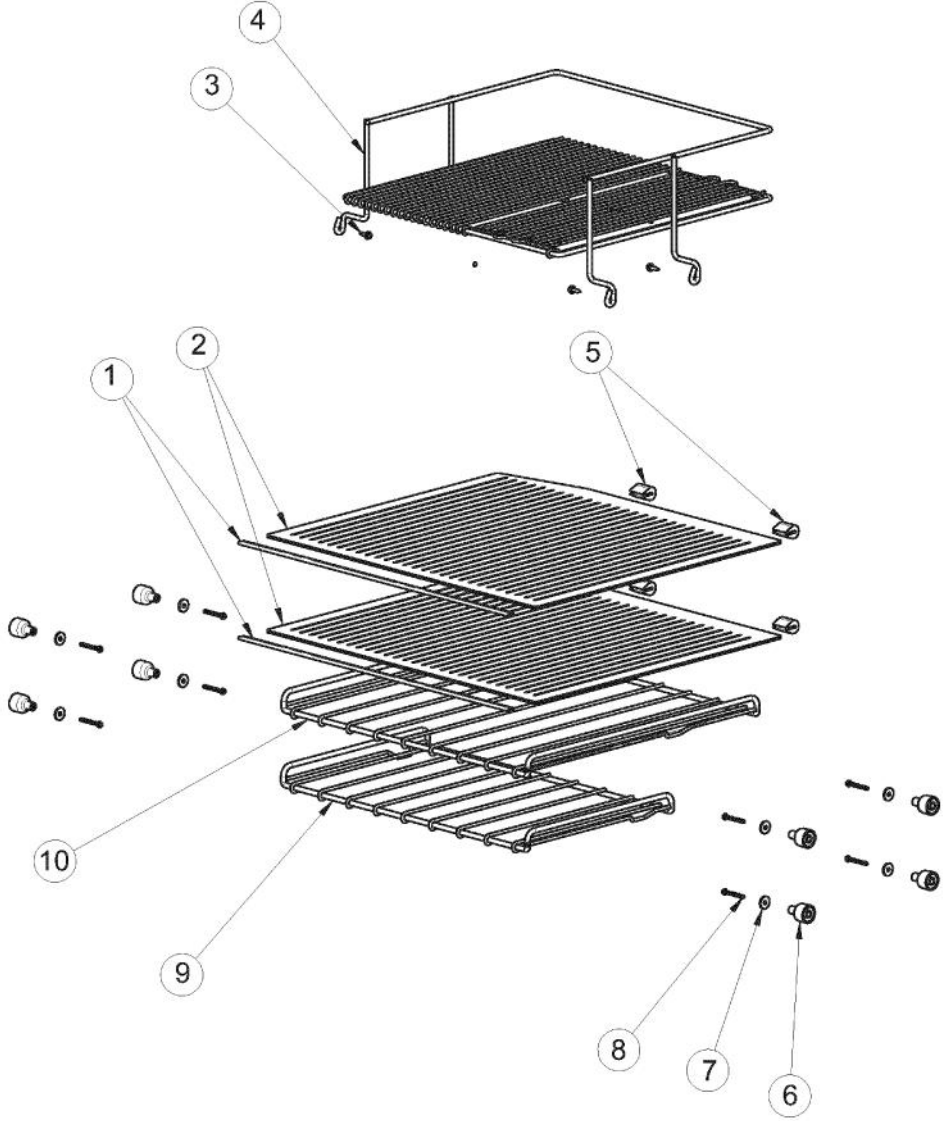

Ref #	Part Number	Qty.	Description
1	028588-000	1	DISPLAY ASM BK, 24 BC GLASS DR. (INC. WIRE SHELF)
	028592-000	1	DISPLAY ASM BK, 24 BC GLASS DR. (UNITS BUILT AFTER 01...
2	009482-000	1	COMMUNICATION CABLE
3	009483-000	1	EVAPORATOR TEMPERATURE THERMISTOR
4	007640-000	2	PLASTIC WIRE CLIP
5	009484-000	1	DISPLAY TEMPERATURE THERMISTOR
6	009485-000	2	MACHINE SCREW - SS
7	009486-000	2	NO.10 EXTERNAL TOOTH STAR WASHER, SS

Ref #	Part Number	Qty.	Description
1	009517-000	1	STANDARD HINGE, RIGHT TOP, CHROME
2	007640-000	2	PLASTIC WIRE CLIP
3	PW210010	1	CABINET BACK (VUWC140) X 42241648
4	PW200010	4	SCREW, LENS COVER (QTY OF 2)
5	009487-000	1	BUSHING
6	009488-000	1	BACK SHROUD
7	PS100115	1	LOUVERED GRILLE SERV ASM - BK
8	PW300274	2	WASHER, INDOOR
9	009489-000	2	NO.12 X 3/4 TYPE AB PHILLIPS SCREW, BLACK
10	PS100083	1	DRIP TRAY, BLACK 142 WC 42244429
11	009490-000	1	DRAIN TUBE - BK
12	009491-000	1	3/4 SPACER - BK
13	009492-000	2	EVAPORATOR TRIM - BK
14	009494-000	2	1 - 1/4 SPACER - BK
15	PW300267	3	DRAFT TOWER MOUNTING SCREW (41006739) VUBD
16	009495-000	1	EVAPORATOR ASSEMBLY - BK
17	009497-000	1	HIGH VOLTAGE CONDUIT

Ref #	Part Number	Qty.	Description
1	PW230059	2	FRONT GUARD TRIM (41005449)
2	PW210022	2	LARGE GLASS SHELF & TRIM 42243083
3	PW200015	4	SCREWS 08205079
4	009498-000	1	WIRE SHELF - CHROME
5	009499-000	2	1 BUMPER - BK
6	009501-000	8	SUPPORT MOUNTING PEG - BK
7	009503-000	8	SUPPORT PEG WASHER - BK
8	PW300267	8	DRAFT TOWER MOUNTING SCREW (41006739) VUBD
9	009505-000	1	UPPER WINE SHELF - CHROME
10	009506-000	1	LOWER WINE SHELF - CHROME

Ref #	Part Number	Qty.	Description
1	009522-000	1	MAGNET SWITCH RETAINER
2	009524-000	1	DOOR GASKET - BK
3	010009-000	1	DOOR LOGO
4	010041-000	1	DOOR ASSEMBLY - RT W/LOGO
	010042-000	1	DOOR ASSEMBLY - LT W/LOGO
	010043-000	1	DOOR ASSEMBLY - RT
	010044-000	1	DOOR ASSEMBLY - LT