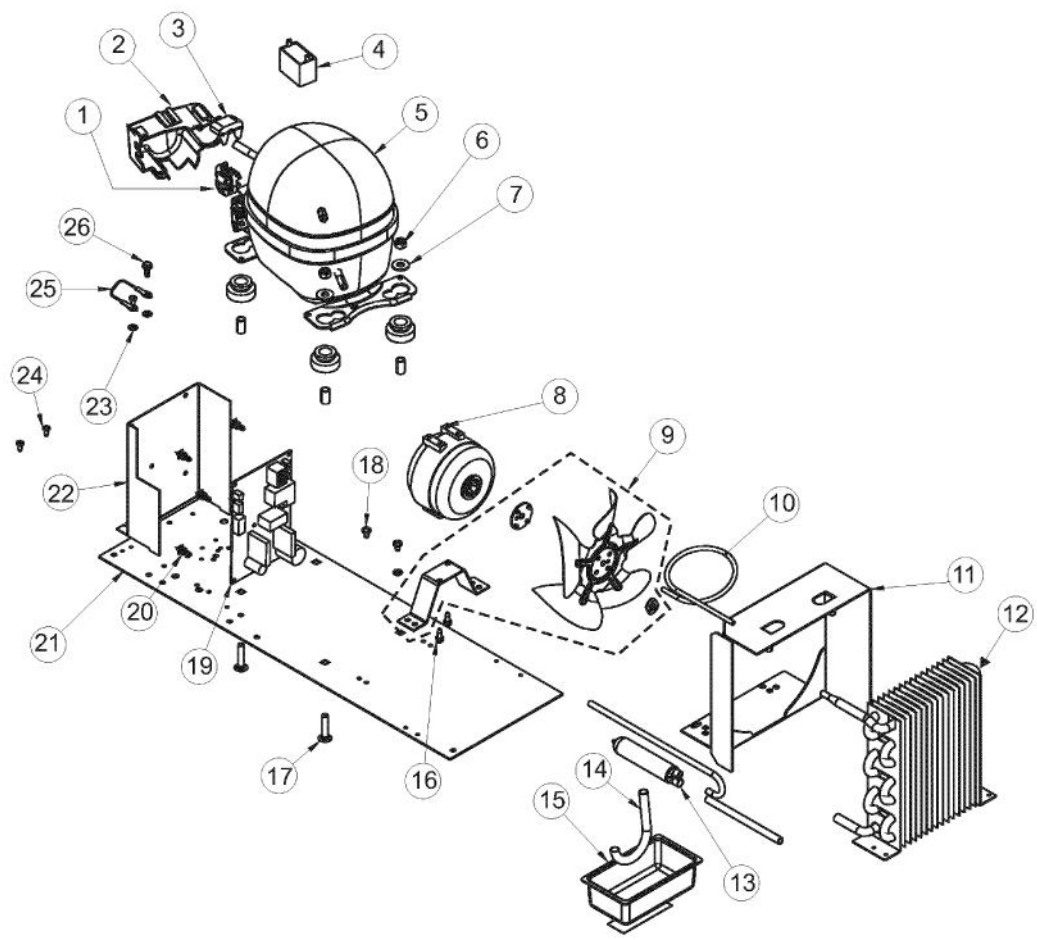

Ref #	Part Number	Qty.	Description
1	028588-000	1	DISPLAY ASM BK, 24 BC GLASS DR. (INC. WIRE SHELF)
	028592-000	1	DISPLAY ASM BK, 24 BC GLASS DR. (UNITS BUILT AFTER 01...
2	009482-000	1	COMMUNICATION CABLE
3	009483-000	1	EVAPORATOR TEMPERATURE THERMISTOR
4	007640-000	2	PLASTIC WIRE CLIP
5	009484-000	1	DISPLAY TEMPERATURE THERMISTOR
6	009485-000	2	MACHINE SCREW - SS
7	009486-000	2	NO.10 EXTERNAL TOOTH STAR WASHER, SS

Ref #	Part Number	Qty.	Description
1	009517-000	1	STANDARD HINGE, RIGHT TOP, CHROME
2	007640-000	2	PLASTIC WIRE CLIP
3	PW210010	1	CABINET BACK (VUWC140) X 42241648
4	PW200010	4	SCREW, LENS COVER (QTY OF 2)
5	009487-000	1	BUSHING
6	009488-000	1	BACK SHROUD
7	PS100115	1	LOUVERED GRILLE SERV ASM - BK
8	PW300274	2	WASHER, INDOOR
9	009489-000	2	NO.12 X 3/4 TYPE AB PHILLIPS SCREW, BLACK
10	PS100083	1	DRIP TRAY, BLACK 142 WC 42244429
11	009490-000	1	DRAIN TUBE - BK
12	009491-000	1	3/4 SPACER - BK
13	009492-000	2	EVAPORATOR TRIM - BK
14	009494-000	2	1 - 1/4 SPACER - BK
15	PW300267	3	DRAFT TOWER MOUNTING SCREW (41006739) VUBD
16	009495-000	1	EVAPORATOR ASSEMBLY - BK
17	009497-000	1	HIGH VOLTAGE CONDUIT

Ref #	Part Number	Qty.	Description
1	PW230059	2	FRONT GUARD TRIM (41005449)
2	PW210022	2	LARGE GLASS SHELF & TRIM 42243083
3	PW200015	4	SCREWS 08205079
4	009498-000	1	WIRE SHELF - CHROME
5	009499-000	2	1 BUMPER - BK
6	009501-000	8	SUPPORT MOUNTING PEG - BK
7	009503-000	8	SUPPORT PEG WASHER - BK
8	PW300267	8	DRAFT TOWER MOUNTING SCREW (41006739) VUBD
9	009505-000	1	UPPER WINE SHELF - CHROME
10	009506-000	1	LOWER WINE SHELF - CHROME