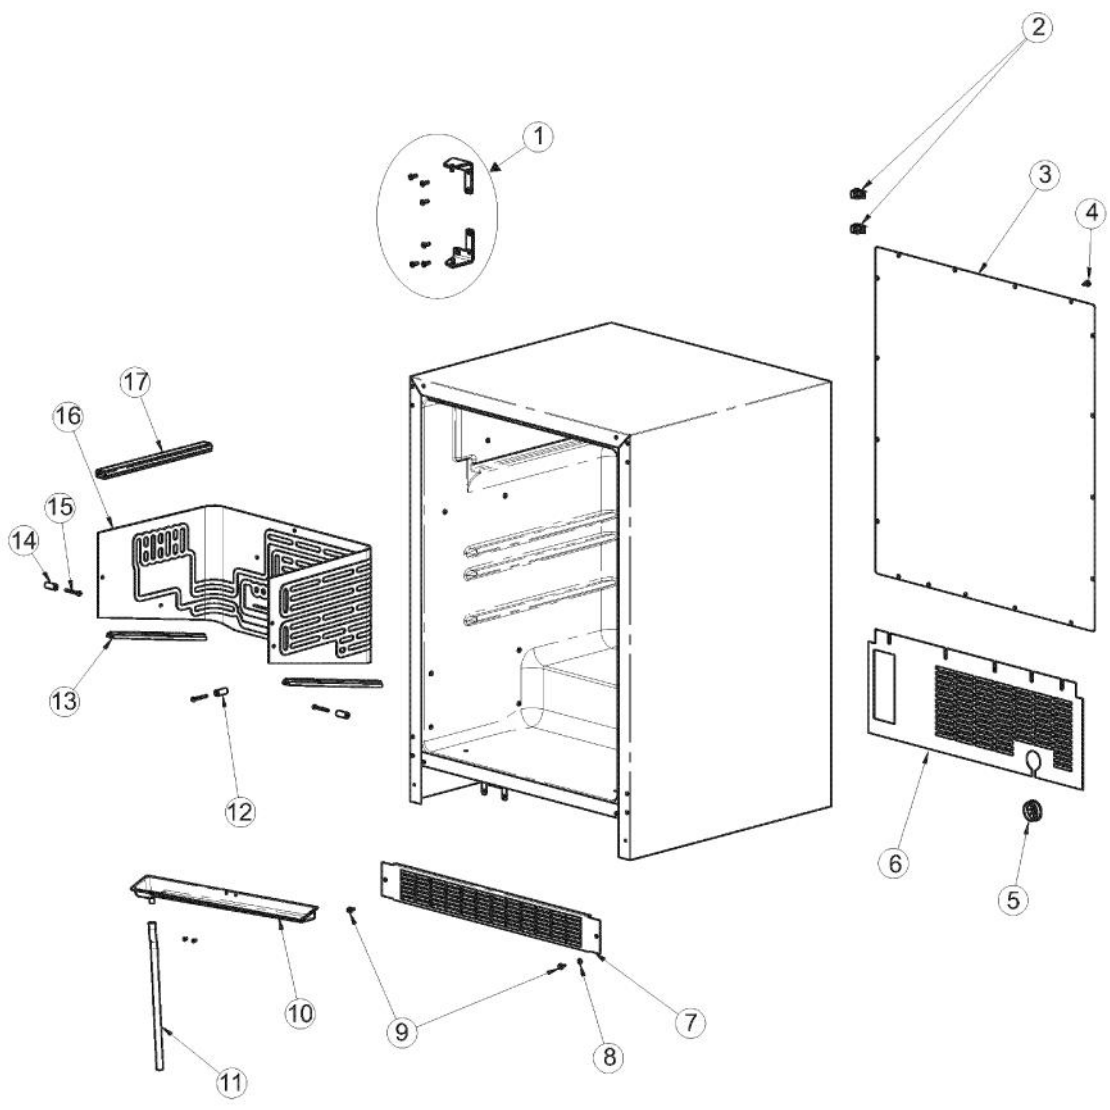

Ref #	Part Number	Qty.	Description
1	028588-000	1	DISPLAY ASM BK, 24 BC GLASS DR. (INC. WIRE SHELF)
	028592-000	1	DISPLAY ASM BK, 24 BC GLASS DR. (UNITS BUILT AFTER 01...
2	009482-000	1	COMMUNICATION CABLE
3	009483-000	1	EVAPORATOR TEMPERATURE THERMISTOR
4	007640-000	2	PLASTIC WIRE CLIP
5	009484-000	1	DISPLAY TEMPERATURE THERMISTOR
6	009485-000	2	MACHINE SCREW - SS
7	009486-000	2	NO.10 EXTERNAL TOOTH STAR WASHER, SS

Ref #	Part Number	Qty.	Description
1	009517-000	1	STANDARD HINGE, RIGHT TOP, CHROME
2	007640-000	2	PLASTIC WIRE CLIP
3	PW210010	1	CABINET BACK (VUWC140) X 42241648
4	PW200010	4	SCREW, LENS COVER (QTY OF 2)
5	009487-000	1	BUSHING
6	009488-000	1	BACK SHROUD
7	PS100115	1	LOUVERED GRILLE SERV ASM - BK
8	PW300274	2	WASHER, INDOOR
9	009489-000	2	NO.12 X 3/4 TYPE AB PHILLIPS SCREW, BLACK
10	PS100083	1	DRIP TRAY, BLACK 142 WC 42244429
11	009490-000	1	DRAIN TUBE - BK
12	009491-000	1	3/4 SPACER - BK
13	009492-000	2	EVAPORATOR TRIM - BK
14	009494-000	2	1 - 1/4 SPACER - BK
15	PW300267	3	DRAFT TOWER MOUNTING SCREW (41006739) VUBD
16	009495-000	1	EVAPORATOR ASSEMBLY - BK
17	009497-000	1	HIGH VOLTAGE CONDUIT

Ref #	Part Number	Qty.	Description
1	PW230059	2	FRONT GUARD TRIM (41005449)
2	PW210022	2	LARGE GLASS SHELF & TRIM 42243083
3	PW200015	4	SCREWS 08205079
4	009498-000	1	WIRE SHELF - CHROME
5	009499-000	2	1 BUMPER - BK
6	009501-000	8	SUPPORT MOUNTING PEG - BK
7	009503-000	8	SUPPORT PEG WASHER - BK
8	PW300267	8	DRAFT TOWER MOUNTING SCREW (41006739) VUBD
9	009505-000	1	UPPER WINE SHELF - CHROME
10	009506-000	1	LOWER WINE SHELF - CHROME