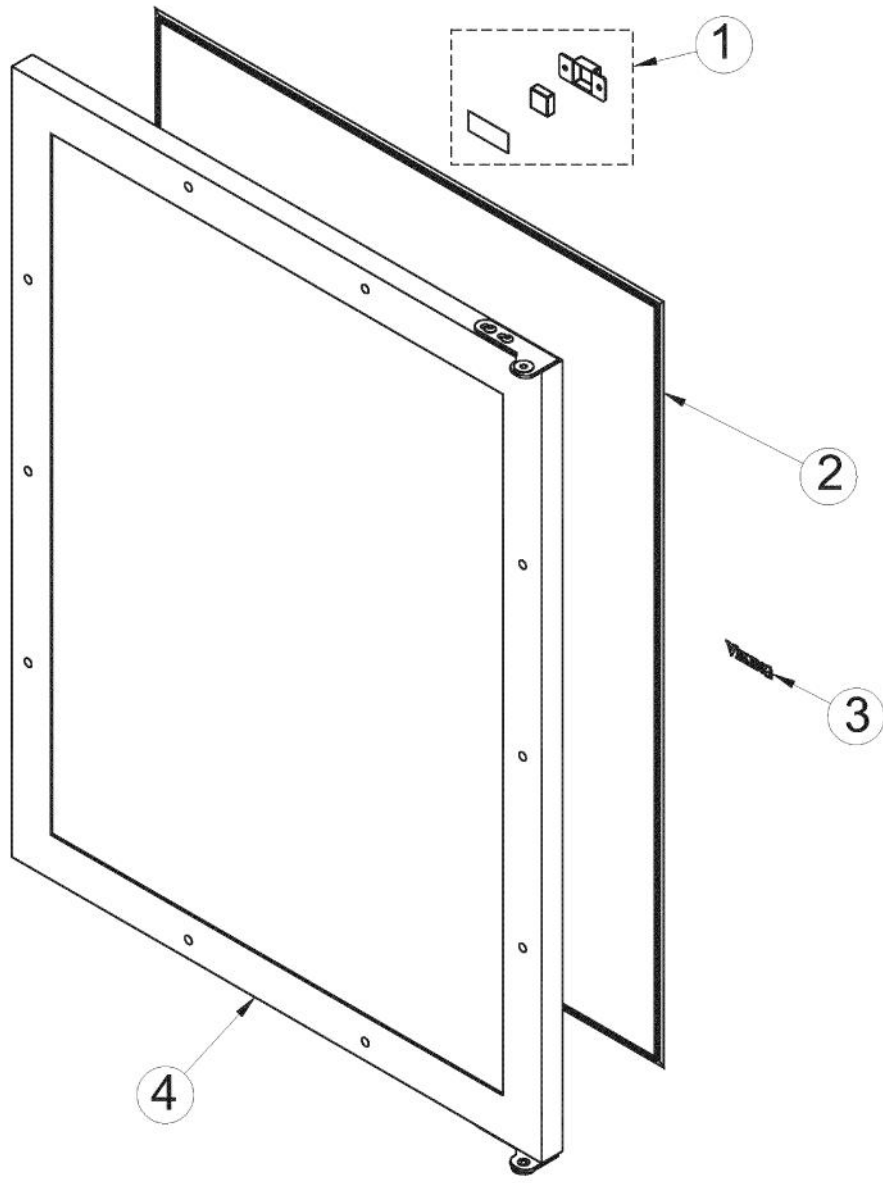

Ref #	Part Number	Qty.	Description
1	009522-000	1	MAGNET SWITCH RETAINER
2	009524-000	1	DOOR GASKET - BK
3	010009-000	1	DOOR LOGO
4	010041-000	1	DOOR ASSEMBLY - RT W/LOGO
	010042-000	1	DOOR ASSEMBLY - LT W/LOGO
	010043-000	1	DOOR ASSEMBLY - RT
	010044-000	1	DOOR ASSEMBLY - LT