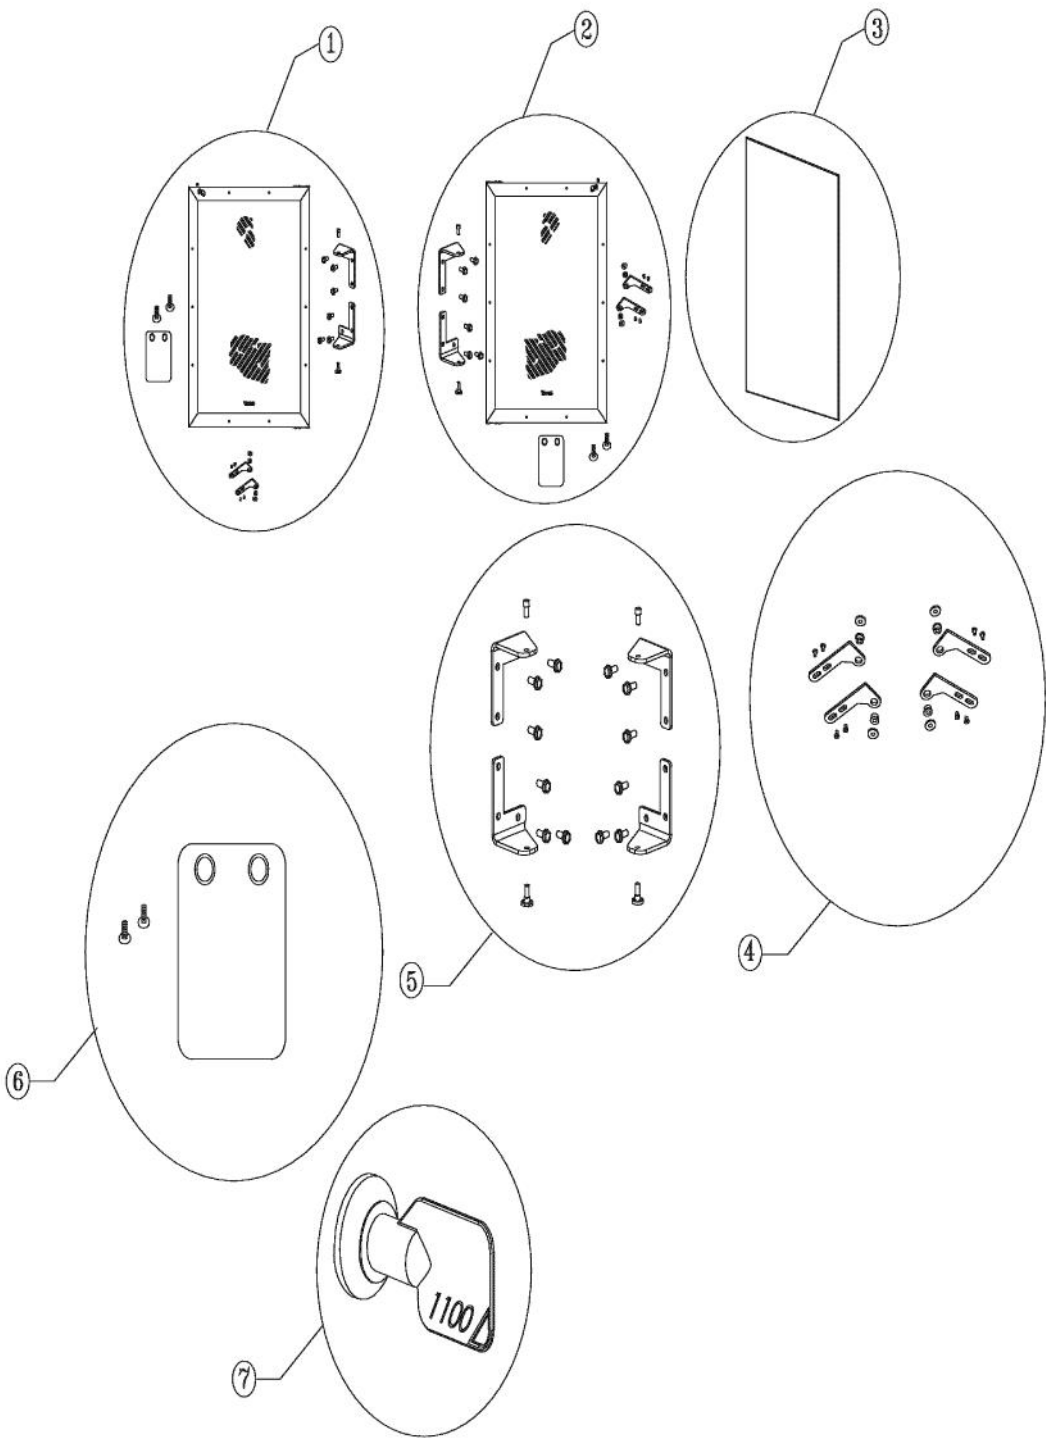

Ref #	Part Number	Qty.	Description
1	PS100047		LINER SHIELD ASSEMBLY - LEFT 152 (42246135)
2	PW210050		BACK PANEL
3	PS100080		COMPLETE SLIDING WINE SHELF 142 WC (
4	PS100081		WINE RACK FRAME, BLACK 142 WC (42246136)
5	PS100082		WINE RACK WOOD FRONT, NATURAL 142 WC (42244860)
6	PW240045		SERV. ASSY BLACK DRAIN TUBE 42244609
7	PS100083		DRIP TRAY, BLACK 142 WC 42244429
8	PS100084		FRONT SHROUD, BLACK
9	PS100085		EVAPORATOR PLATE, BLK
10	PS100086		LOWER BOTTLE CRADLE, NATURAL
11	PS100087		BLACK GRILLE SCREWS
12	PS100088		BLACK GRILLE
13	PW240047		12V FAN
14	PW200044		BLACK PLUG 42242085
15	PW240044		VUAR/DUAR141 AURA LIGHT
16	PS100089		HINGE PIN, TOP 142 WC (42245707)
17	PS100090		HINGE SCREW, STD. 142 WC (42245716)
18	PS100017		COUNTER SUNK HINGE (42244873) 152 WC
19	PS100092		STD HINGE, RB, CHROME
20	PS100017		COUNTER SUNK HINGE (42244873) 152 WC
21	PS100093		LINER SHIELD ASM. RIGHT, BLACK 142 WC (42246138)
22	PS100094		BACK SHROUD
NI	PS100155		LOCK CATCH, BLK COMPLETE

Ref #	Part Number	Qty.	Description
1	PW230109		141 DUWC-WO/OVLY-GLD-LKY DR ASSY 42244599
2	PW230109		141 DUWC-WO/OVLY-GLD-LKY DR ASSY 42244599
3	PS100059		DOOR GASKET, BLACK
4	PS100065		HINGE ADAPTER
5	PS100060		STANDARD HINGES, CHROME
6	PS100066		STRIKER PLATE, BLACK 142 WC (42244455)
7	PW200058		LOCK & KEY ASSY FOR WD OVERLAY 42244619