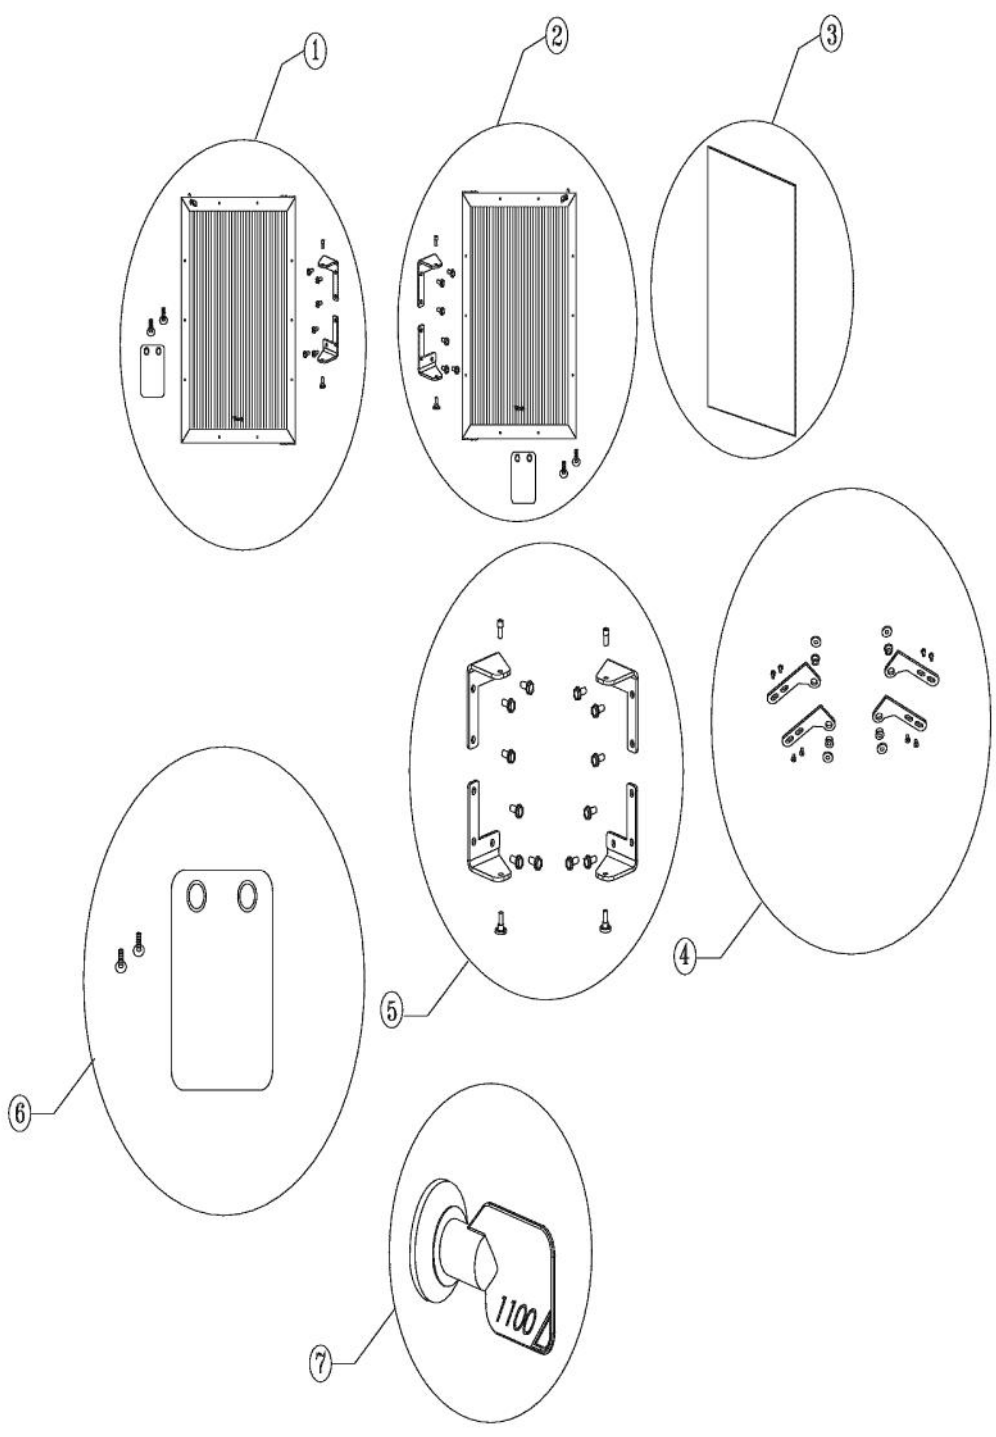

Ref #	Part Number	Qty.	Description
1	PW210016		BASEPLATE
2	PW300154		TRANSFORMER (VUIM150) 42242973
3	PS100025		SSAC THERMOSTAT (42244530) 152 WC
4	PW240028		THERMOSTAT VUAR140 42244092
NI	001131-000		WHITE WIRE (UNDERCOUNTER REF) (NOT NEEDED IN ALL UNITS)
NI	001132-000		THERMOSTAT BRACKET WITH 2 SCREWS (42245587) (NOT NEEDED IN ALL UNITS)
5	PS100072		DRIER ASSEMBLY
6	PS100073		TERMINAL BLOCK
7	PS100074		FAN SHROUD
8	PS100075		FAN BLADE
9	PS100022		POWER CORD
10	PS100026		POWER CORD (42245130) 152 WC
11	PW210053		DRIP PAN
12	PS100076		FAN MOTOR ASM.
13	PS100077		J TRAP 142 WC
14	PW200040		COMPRESSOR ASSEMBLY 42242580
15	PS100020		OVERLOAD (42245133) 152 WC
16	PS100021		PTC RELAY (42245131) 152 WC
17	PS100009		POTENTIOMETER
18	PS100078		POTENTIOMETER MOUNTING BRACKET 142 WC (42245087)
19	PS100079		THERMOSTAT KNOB, BLACK
20	PS100023		RUN CAPACITOR (42245134) 152 WC

Ref #	Part Number	Qty.	Description
1	PW230109		141 DUWC-WO/OVLY-GLD-LKY DR ASSY 42244599
2	PW230109		141 DUWC-WO/OVLY-GLD-LKY DR ASSY 42244599
3	PS100059		DOOR GASKET, BLACK
4	PS100065		HINGE ADAPTER
5	PS100060		STANDARD HINGES, CHROME
6	PS100066		STRIKER PLATE, BLACK 142 WC (42244455)
7	PW200058		LOCK & KEY ASSY FOR WD OVERLAY 42244619