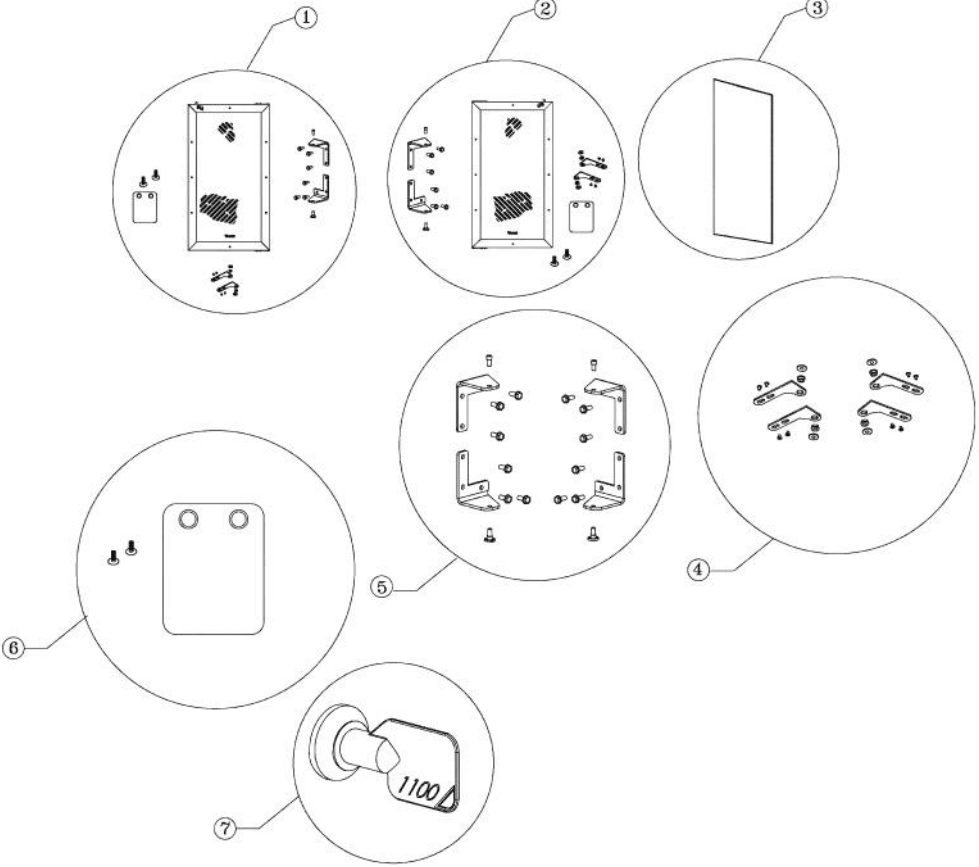

Ref #	Part Number	Qty.	Description
1	PS100012		LINER SHIELD ASSEMBLY, BLK -RH (42246154)
2	PS100007		AURA LIGHT ASSY (BLACK) 42245124
3	PS100013		DRIP TRAY ASSEMBLY
4	PS100014		WINE RACK ASSEMBLY - COMPLETE (42245057) 152 WC
5	PS100015		WOOD FRONT (41008834) 152 WC
6	PS100016		WINE RACK FRAME (42246147) 152 WC
7	PW240016		ON / OFF SWITCH
8	PW230012		LIGHT SWITCH, PLUNGER XBKX 42242915
9	PW230004		THERMOSTAT KNOB (VUWC140)X42241950
10	PW240045		SERV. ASSY BLACK DRAIN TUBE 42244609
11	PW240049		151 EVAP ASSY (42244612)
12	PW210031		GRILLE-BLACK 42242909
13	PW220004		HINGE KIT (VUWC140) X 42240881
	PS100017		COUNTER SUNK HINGE (42244873) 152 WC
14	PS100018		LINER SHIELD ASSEMBLY, BLK - LH (42246152) 152 WC
15	PW220020		LOCK CATCH
16	PW200034		HINGE PIN, BOTTOM 42242085
17	PS100019		BACK PANEL ASSEMBLY (42245283) 152 WC

Ref #	Part Number	Qty.	Description
1	PW240003		DRIER ASSY VUWC140
2	PS100020		OVERLOAD (42245133) 152 WC
3	PS100021		PTC RELAY (42245131) 152 WC
4	PW240050		THERMISTOR (42244531)
5	PW200022		COMPRESSOR ASSY VUWC140
6	PS100009		POTENTIOMETER
7	PS100022		CONDENSER
8	PW240008		TERMINAL BLOCK VUWC140 42242407
9	PS100023		RUN CAPACITOR (42245134) 152 WC
10	PW220007		J TRAP
11	PS100024		DRIP PAN W/FOAM TAPE (42241926)
12	PS100025		SSAC THERMOSTAT (42244530) 152 WC
13	PW240005		FAN/MTR ASSY COMPLETE VUWC
14	PW200037		FAN BLADE
15	PW300145		FAN SHROUD (VUIM150) 42242902
16	PW210011		BASEPLATE (VUWC140)
17	PS100026		POWER CORD (42245130) 152 WC

Ref #	Part Number	Qty.	Description
1	PS100040		FO COMPLETE DOOR, FLT. LH/RH (42244602)
2	PS100040		FO COMPLETE DOOR, FLT. LH/RH (42244602)
3	PS100049		DOOR GASKET, BLACK
4	PW230120		FO ADAPTER KIT (42244914)
5	PW220004		HINGE KIT (VUWC140) X 42240881
6	PS100002		STRIKER PLATE (42245439) ALL FO
7	PW200058		LOCK & KEY ASSY FOR WD OVERLAY 42244619