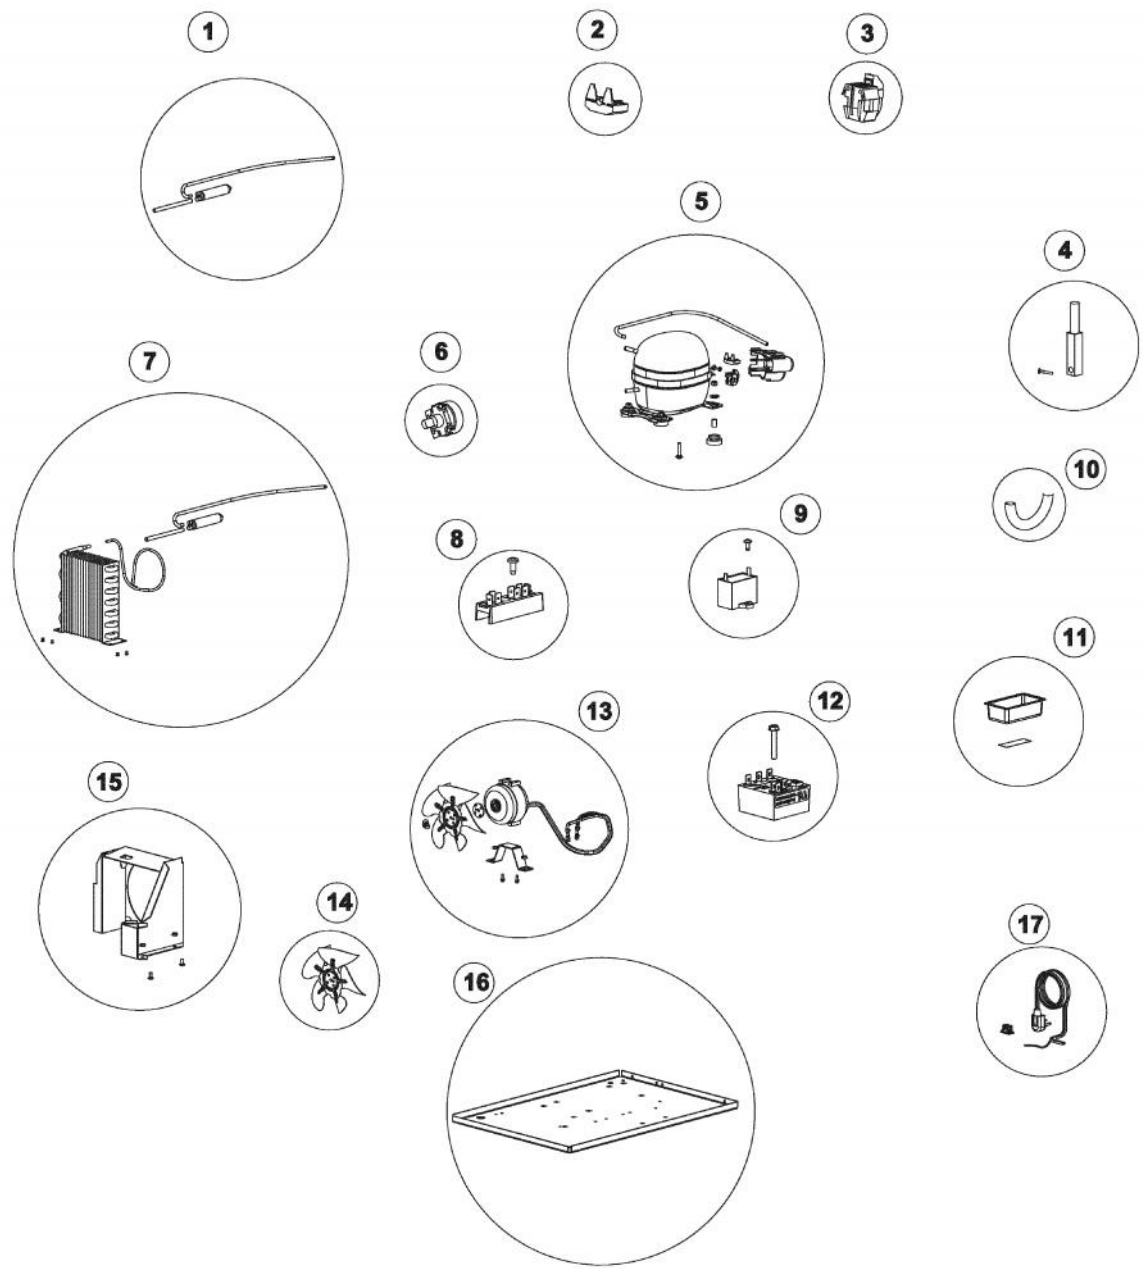

Ref #	Part Number	Qty.	Description
1	PS100012		LINER SHIELD ASSEMBLY, BLK -RH (42246154)
2	PS100007		AURA LIGHT ASSY (BLACK) 42245124
3	PS100013		DRIP TRAY ASSEMBLY
4	PS100014		WINE RACK ASSEMBLY - COMPLETE (42245057) 152 WC
5	PS100015		WOOD FRONT (41008834) 152 WC
6	PS100016		WINE RACK FRAME (42246147) 152 WC
7	PW240016		ON / OFF SWITCH
8	PW230012		LIGHT SWITCH, PLUNGER XBKX 42242915
9	PW230004		THERMOSTAT KNOB (VUWC140)X42241950
10	PW240045		SERV. ASSY BLACK DRAIN TUBE 42244609
11	PW240049		151 EVAP ASSY (42244612)
12	PW210031		GRILLE-BLACK 42242909
13	PW220004		HINGE KIT (VUWC140) X 42240881
	PS100017		COUNTER SUNK HINGE (42244873) 152 WC
14	PS100018		LINER SHIELD ASSEMBLY, BLK - LH (42246152) 152 WC
15	PW220020		LOCK CATCH
16	PW200034		HINGE PIN, BOTTOM 42242085
17	PS100019		BACK PANEL ASSEMBLY (42245283) 152 WC

Ref #	Part Number	Qty.	Description
1	PW240003		DRIER ASSY VUWC140
2	PS100020		OVERLOAD (42245133) 152 WC
3	PS100021		PTC RELAY (42245131) 152 WC
4	PW240050		THERMISTOR (42244531)
5	PW200022		COMPRESSOR ASSY VUWC140
6	PS100009		POTENTIOMETER
7	PS100022		CONDENSER
8	PW240008		TERMINAL BLOCK VUWC140 42242407
9	PS100023		RUN CAPACITOR (42245134) 152 WC
10	PW220007		J TRAP
11	PS100024		DRIP PAN W/FOAM TAPE (42241926)
12	PS100025		SSAC THERMOSTAT (42244530) 152 WC
13	PW240005		FAN/MTR ASSY COMPLETE VUWC
14	PW200037		FAN BLADE
15	PW300145		FAN SHROUD (VUIM150) 42242902
16	PW210011		BASEPLATE (VUWC140)
17	PS100026		POWER CORD (42245130) 152 WC

Ref #	Part Number	Qty.	Description
1	PS100040		FO COMPLETE DOOR, FLT. LH/RH (42244602)
2	PS100040		FO COMPLETE DOOR, FLT. LH/RH (42244602)
3	PS100049		DOOR GASKET, BLACK
4	PW230120		FO ADAPTER KIT (42244914)
5	PW220004		HINGE KIT (VUWC140) X 42240881
6	PS100002		STRIKER PLATE (42245439) ALL FO
7	PW200058		LOCK & KEY ASSY FOR WD OVERLAY 42244619