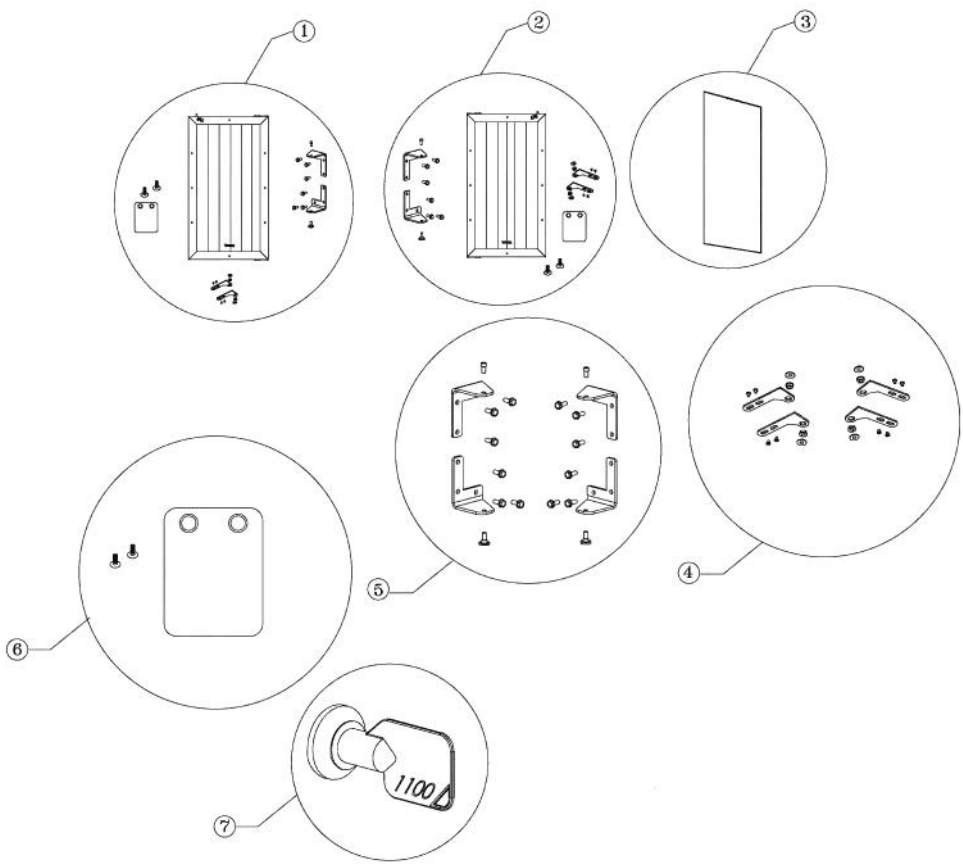

Ref #	Part Number	Qty.	Description
1	PS100012		LINER SHIELD ASSEMBLY, BLK -RH (42246154)
2	PS100007		AURA LIGHT ASSY (BLACK) 42245124
3	PS100013		DRIP TRAY ASSEMBLY
4	PS100014		WINE RACK ASSEMBLY - COMPLETE (42245057) 152 WC
5	PS100015		WOOD FRONT (41008834) 152 WC
6	PS100016		WINE RACK FRAME (42246147) 152 WC
7	PW240016		ON / OFF SWITCH
8	PW230012		LIGHT SWITCH, PLUNGER XBKX 42242915
9	PW230004		THERMOSTAT KNOB (VUWC140)X42241950
10	PW240045		SERV. ASSY BLACK DRAIN TUBE 42244609
11	PW240049		151 EVAP ASSY (42244612)
12	PW210031		GRILLE-BLACK 42242909
13	PW220004		HINGE KIT (VUWC140) X 42240881
	PS100017		COUNTER SUNK HINGE (42244873) 152 WC
14	PS100018		LINER SHIELD ASSEMBLY, BLK - LH (42246152) 152 WC
15	PW220020		LOCK CATCH
16	PW200034		HINGE PIN, BOTTOM 42242085
17	PS100019		BACK PANEL ASSEMBLY (42245283) 152 WC

Ref #	Part Number	Qty.	Description
1	PW240003		DRIER ASSY VUWC140
2	PS100020		OVERLOAD (42245133) 152 WC
3	PS100021		PTC RELAY (42245131) 152 WC
4	PW240050		THERMISTOR (42244531)
5	PW200022		COMPRESSOR ASSY VUWC140
6	PS100009		POTENTIOMETER
7	PS100022		CONDENSER
8	PW240008		TERMINAL BLOCK VUWC140 42242407
9	PS100023		RUN CAPACITOR (42245134) 152 WC
10	PW220007		J TRAP
11	PS100024		DRIP PAN W/FOAM TAPE (42241926)
12	PS100025		SSAC THERMOSTAT (42244530) 152 WC
13	PW240005		FAN/MTR ASSY COMPLETE VUWC
14	PW200037		FAN BLADE
15	PW300145		FAN SHROUD (VUIM150) 42242902
16	PW210011		BASEPLATE (VUWC140)
17	PS100026		POWER CORD (42245130) 152 WC

Ref #	Part Number	Qty.	Description
1	PS100040		FO COMPLETE DOOR, FLT. LH/RH (42244602)
2	PS100040		FO COMPLETE DOOR, FLT. LH/RH (42244602)
3	PS100049		DOOR GASKET, BLACK
4	PW230120		FO ADAPTER KIT (42244914)
5	PW220004		HINGE KIT (VUWC140) X 42240881
6	PS100002		STRIKER PLATE (42245439) ALL FO
7	PW200058		LOCK & KEY ASSY FOR WD OVERLAY 42244619