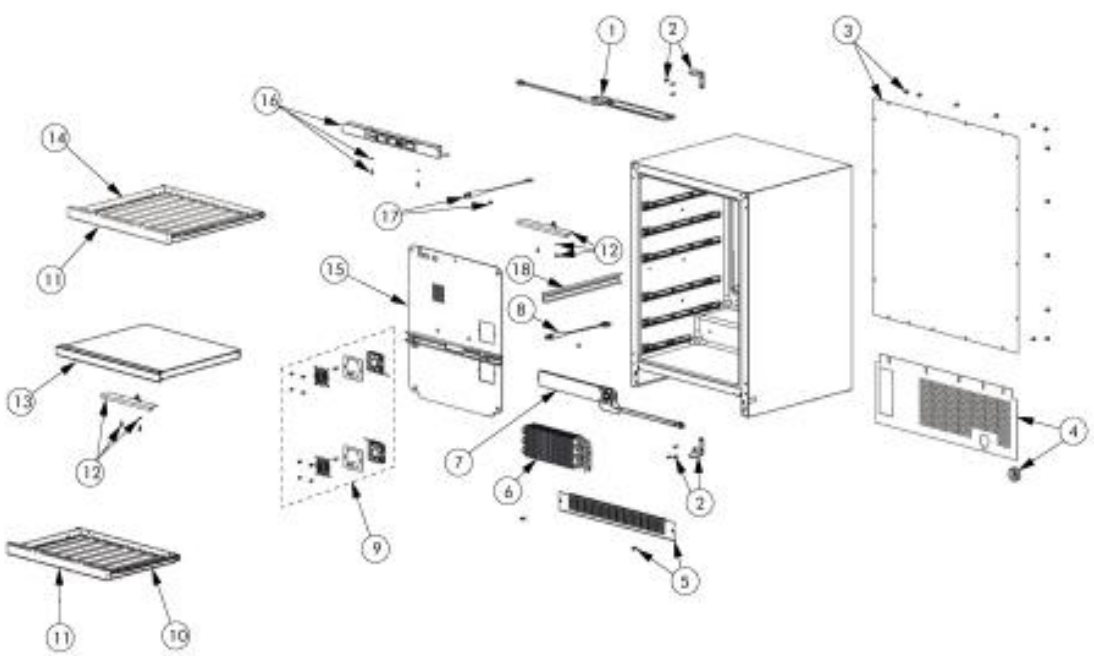

Ref #	Part Number	Qty.	Description
1	028432-000	1	FAN/HEATER ASSEMBLY, UPPER COMPARTMENT
2	009417-000	1	UPPER HINGE RIGHT HAND/BOTTOM HINGE, LEFT HAND
3	028433-000	1	BACK PANEL W/ SCREWS
4	028434-000	1	BACK SHROUD & HEYCO BUSHING
5	028435-000	1	TOE GRILLE, BLACK W/ SCREWS & WASHERS
6	028436-000	1	EVAPORATOR ASSEMBLY
7	028437-000	1	FAN/HEATER ASSEMBLY, LOWER COMPARTMENT
8	028438-000	1	THERMISTOR/HARNESS ASSEMBLY, LOWER COMP.
9	028439-000	2	EVAPORATOR FAN ASSY
10	028440-000	1	LOWER SHELF ASSEMBLY
11	028441-000	6	WOOD SHELF FRONT
12	PS100007	2	AURA LIGHT ASSY (BLACK) 42245124
13	028442-000	1	DIVIDER ASSEMBLY, RIGHT-HAND
13	028443-000	1	DIVIDER ASSEMBLY, LEFT-HAND
14	028444-000	5	UPPER SHELF ASSEMBLY
15	028445-000	1	EVAPORATOR COVER
16	028446-000	1	U/I DISPLAY ASSY, GLASS DOOR, BLACK W/ SCREWS & WA...
16	028447-000	1	U/I DISPLAY ASSY, SOLID DOOR, BLACK W/ SCREWS & WA...
17	028448-000	1	THERMISTOR/HARNESS ASSEMBLY, UPPER COMP. W/ SCR...
18	028449-000	1	WIRE CONDUIT