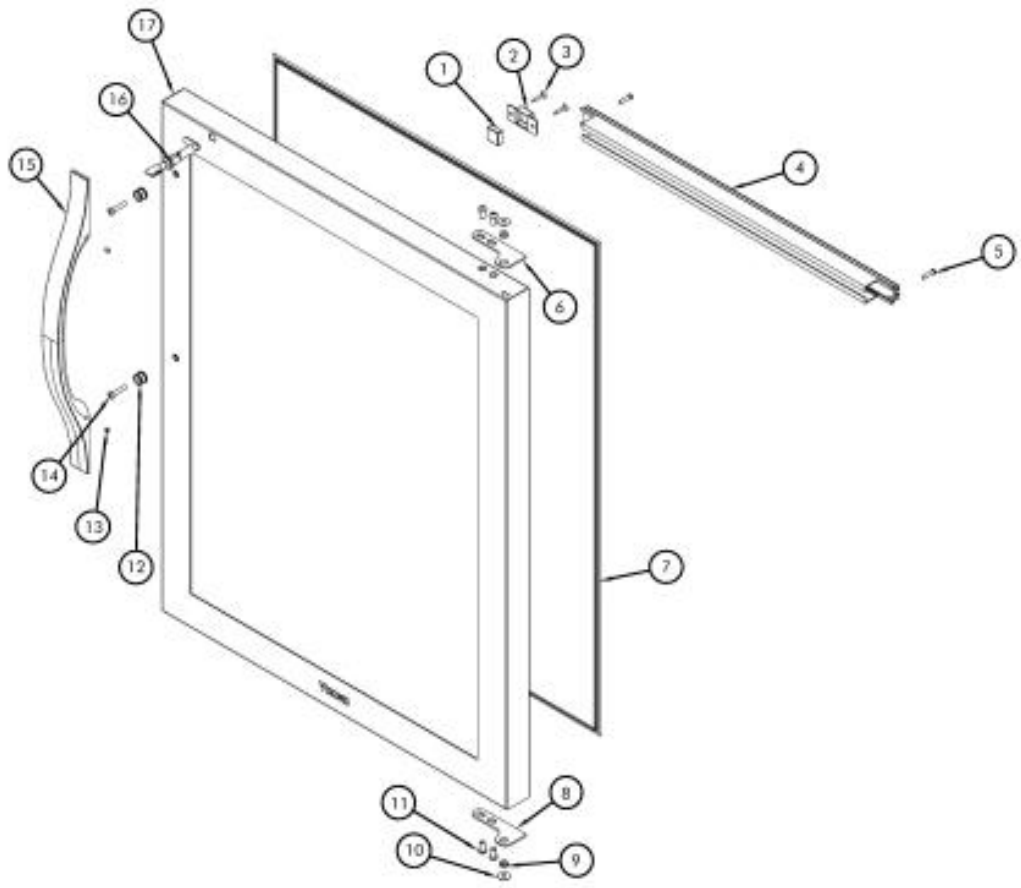

Ref #	Part Number	Qty.	Description
1	009762-000	1	3M TAPE, 1.75
2	009759-000	1	DOOR SWITCH MAGNET
3	010216-000	1	DOOR SWITCH MAGNET RETAINER
4	020856-000	1	DIVIDER GASKET, BLACK
5	020839-000	2	NO.8 X 3/4 PHILLIPS PAN HEAD TEK SCREW, BLACK
6	010655-000	1	DOOR GASKET - BK
7	010009-000	1	DOOR LOGO
8	020884-000	1	DOOR ASSY, FOL, RH, CLEAR GLASS, W/LOCK
8	020885-000	1	DOOR ASSY, FOL, LH, CLEAR GLASS, W/LOCK
8	020886-000	1	DOOR ASSY, FOL, RH, FLUTED GLASS, W/LOCK
8	020887-000	1	DOOR ASSY, FOL, LH, FLUTED GLASS, W/LOCK

Ref #	Part Number	Qty.	Description
1	009759-000	1	DOOR SWITCH MAGNET
2	010216-000	1	DOOR SWITCH MAGNET RETAINER
3	010656-000	2	SCREW, NO.8 X 3/4 PH FLAT HEAD - BK
4	020848-000	1	DIVIDER GASKET, BLACK
5	020839-000	2	NO.8 X 3/4 PHILLIPS PAN HEAD TEK SCREW, BLACK
6	009760-000	1	HINGE ADAPTER, TOP, SS
7	PW230124	1	MAGNETIC GASKET, BLACK
8	009757-000	1	HINGE ADAPTER, BOTTOM, SS
9	009755-000	2	NYLON HINGE BUSHING
10	009761-000	2	WASHER, NYLON
11	010212-000	4	SCREW, 1/4-20 SS
12	010080-000	2	STAND-OFF STUD - DESIGNER
13	009644-000	2	SET SCREW
14	PW300163	2	SCREW (VUIM150) 42243357
15	009866-000	1	DESIGNER HANDLE ASSEMBLY
16	PW200059	1	LOCK & KEY ASSY FOR SSDF DOORS
17	020875-000	1	DOOR ASSY, DESIGNER, RH, CLEAR GLASS, W/LOCK
17	020876-000	1	DOOR ASSY, DESIGNER, LH, CLEAR GLASS, W/LOCK
17	020877-000	1	DOOR ASSY, DESIGNER, RH, FLUTED GLASS, W/LOCK
17	020879-000	1	DOOR ASSY, DESIGNER, LH, FLUTED GLASS, W/LOCK