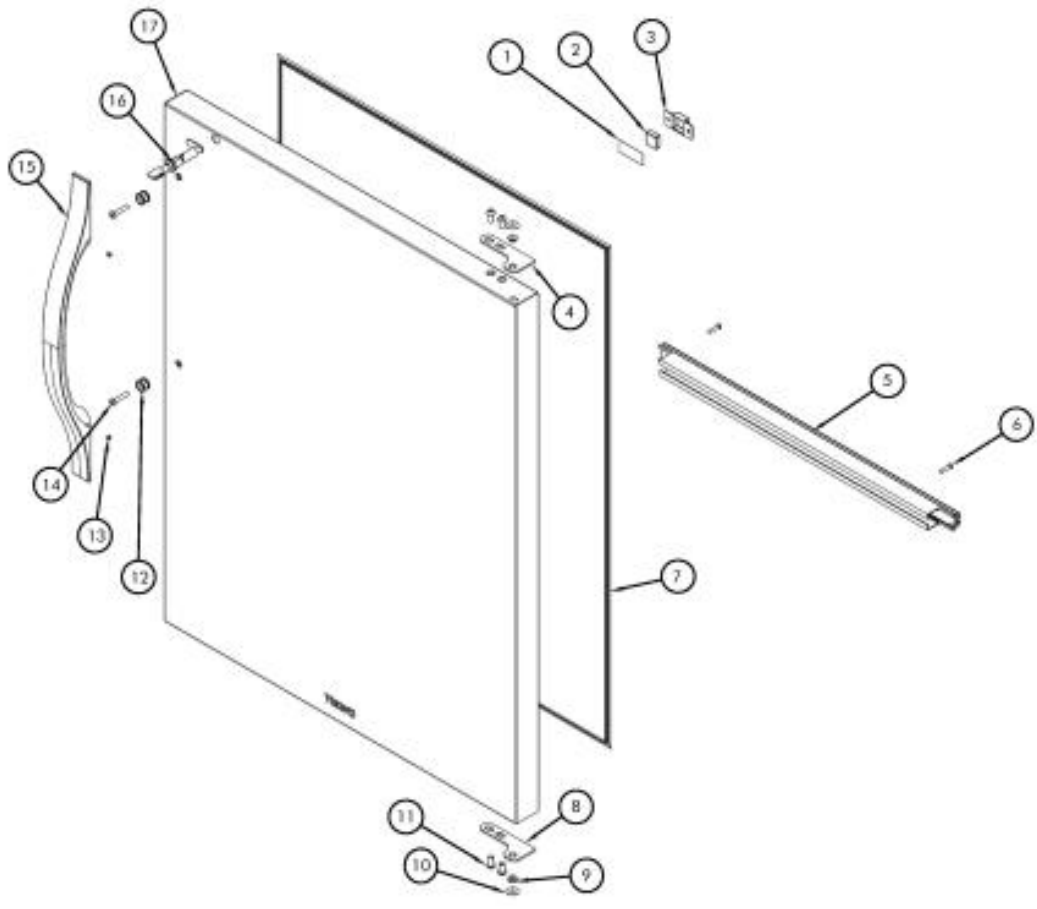

Ref #	Part Number	Qty.	Description
1	009762-000	1	3M TAPE, 1.75
2	009759-000	1	DOOR SWITCH MAGNET
3	010216-000	1	DOOR SWITCH MAGNET RETAINER
4	020856-000	1	DIVIDER GASKET, BLACK
5	020839-000	2	NO.8 X 3/4 PHILLIPS PAN HEAD TEK SCREW, BLACK
6	010655-000	1	DOOR GASKET - BK
7	010009-000	1	DOOR LOGO
8	020884-000	1	DOOR ASSY, FOL, RH, CLEAR GLASS, W/LOCK
8	020885-000	1	DOOR ASSY, FOL, LH, CLEAR GLASS, W/LOCK
8	020886-000	1	DOOR ASSY, FOL, RH, FLUTED GLASS, W/LOCK
8	020887-000	1	DOOR ASSY, FOL, LH, FLUTED GLASS, W/LOCK

Ref #	Part Number	Qty.	Description
1	009759-000	1	DOOR SWITCH MAGNET
2	010216-000	1	DOOR SWITCH MAGNET RETAINER
3	010656-000	2	SCREW, NO.8 X 3/4 PH FLAT HEAD - BK
4	020848-000	1	DIVIDER GASKET, BLACK
5	020839-000	2	NO.8 X 3/4 PHILLIPS PAN HEAD TEK SCREW, BLACK
6	009760-000	1	HINGE ADAPTER, TOP, SS
7	PW230124	1	MAGNETIC GASKET, BLACK
8	009757-000	1	HINGE ADAPTER, BOTTOM, SS
9	009755-000	2	NYLON HINGE BUSHING
10	009761-000	2	WASHER, NYLON
11	010212-000	4	SCREW, 1/4-20 SS
12	010080-000	2	STAND-OFF STUD - DESIGNER
13	009644-000	2	SET SCREW
14	PW300163	2	SCREW (VUIM150) 42243357
15	009866-000	1	DESIGNER HANDLE ASSEMBLY
16	PW200059	1	LOCK & KEY ASSY FOR SSDF DOORS
17	020875-000	1	DOOR ASSY, DESIGNER, RH, CLEAR GLASS, W/LOCK
17	020876-000	1	DOOR ASSY, DESIGNER, LH, CLEAR GLASS, W/LOCK
17	020877-000	1	DOOR ASSY, DESIGNER, RH, FLUTED GLASS, W/LOCK
17	020879-000	1	DOOR ASSY, DESIGNER, LH, FLUTED GLASS, W/LOCK