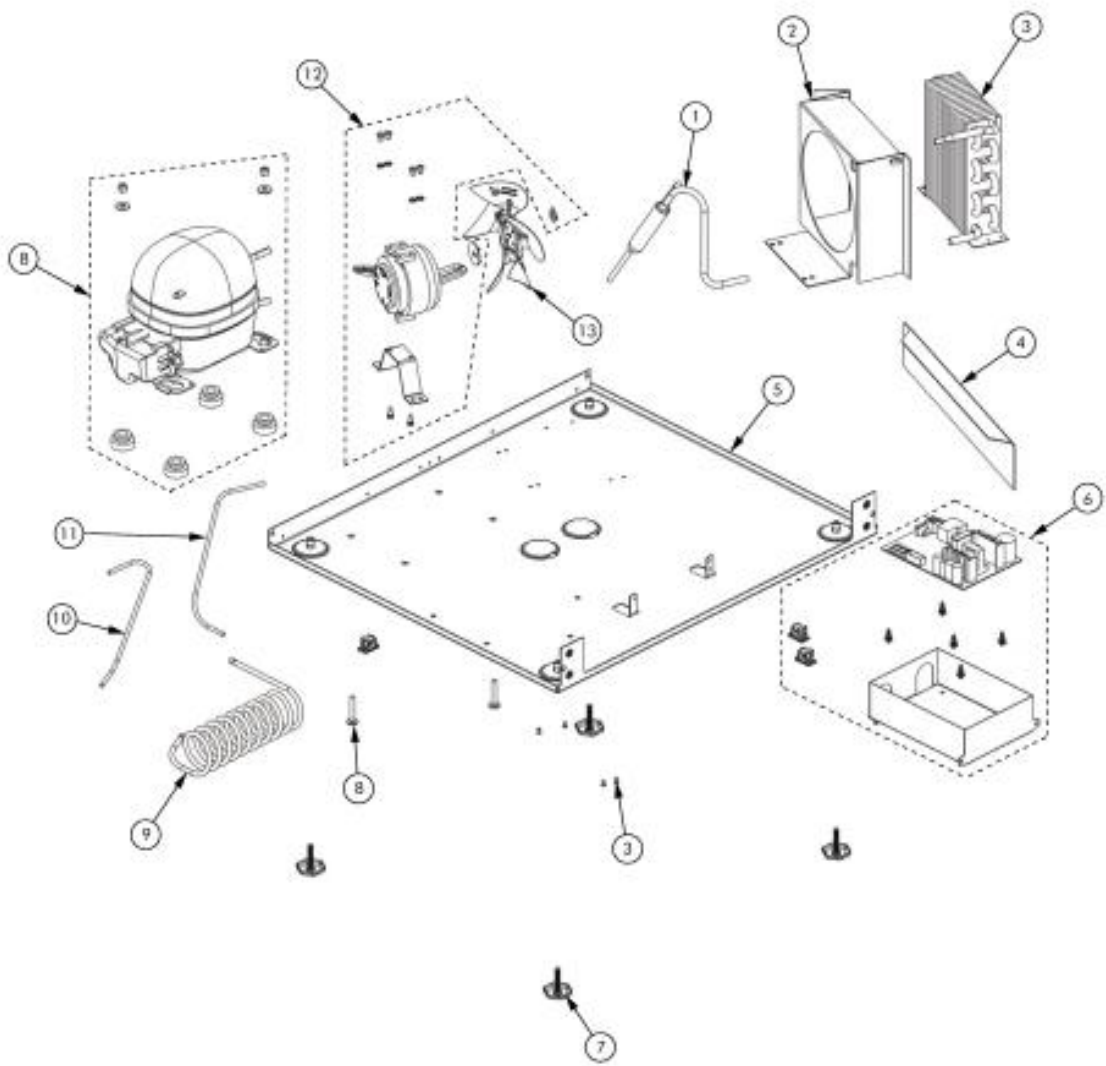

Ref #	Part Number	Qty.	Description
1	028450-000	1	DRIER ASSEMBLY
2	028451-000	1	CONDENSER FAN SHROUD
3	028452-000	1	CONDENSER, R-134A (W/ POP RIVITS)
4	022374-000	1	AIR BAFFE
5	028453-000	1	MECHANICAL BASEPLATE
6	028454-000	1	MAIN ELECTRONIC CONTROL ASSY
7	PW200038	4	LEVELER KIT
8	028455-000	1	TECUMSEH COMPRESSOR ASSY
9	022839-000	1	PRECOOLER
10	028456-000	1	TUBE, COMPRESSOR TO PRECOOLER
11	028457-000	1	TUBE, PRECOOLER TO CONDENSER
12	028458-000	1	FAN MOTOR ASSY
13	PW200037	1	FAN BLADE
NI	028459-000	1	POWER CORD
NI	028460-000	1	COMMUNICATION HARNESS ASSEMBLY