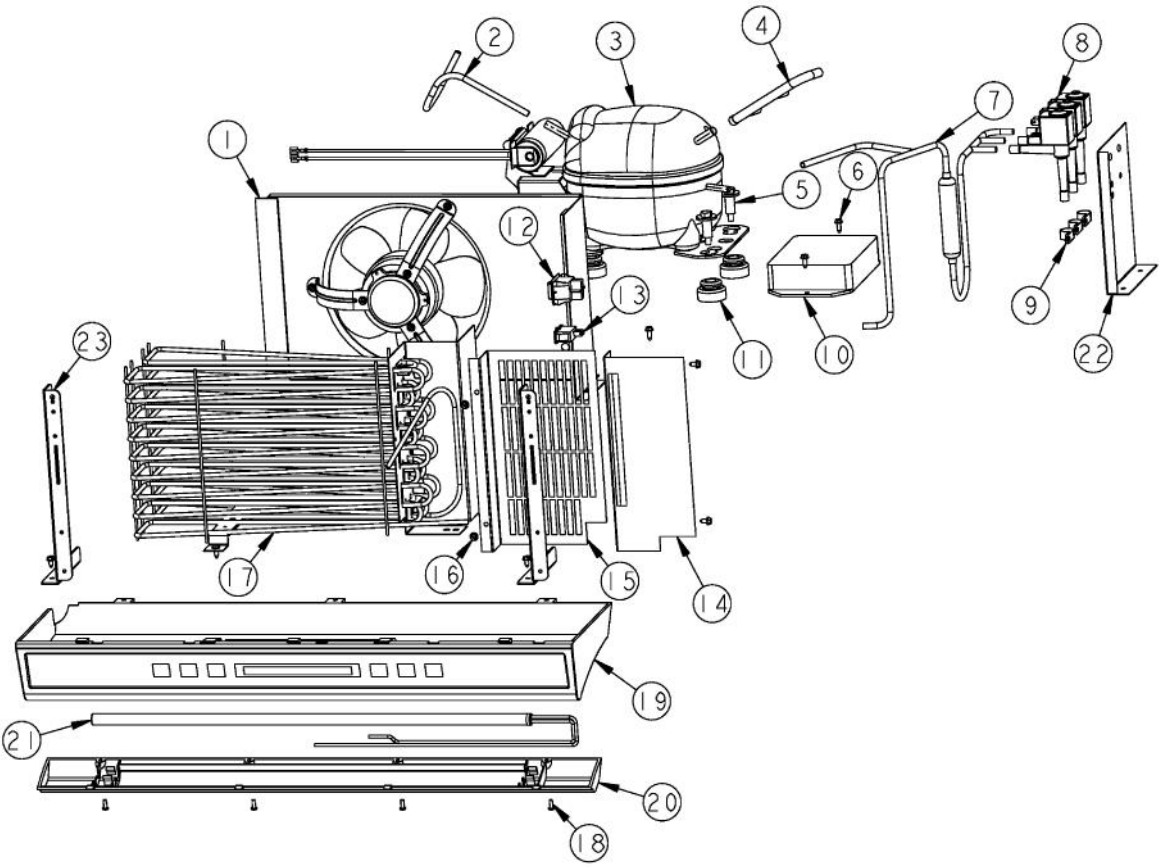

Ref #	Part Number	Qty.	Description
1	PB960088		WINE RACK ASSEMBLY
2	PC980001		WINE RACK SLIDE - RACK R
3	PD920155		FLATHEAD POINT TYPE AB NO.8-18 X 2
4	PD940103		SPACER - WINE RACK
5	PK900030		WINE RACK SLIDE - CABINET R
6	PC940018		POP RIVET - 5/32 X 1/8 - 1/4 GRIP
7	PD020194		SCREW-SM
8	025495-000	1	FRONT TOP/MID RACK TOP TWO
9	PD920140		SCREW
10	PK900029		WINE RACK SLIDE - CABINET L
11	PD940078		SPACER WINE RACK SLIDE .125 THICK
12	PC980002		WINE RACK SLIDE - RACK L

Ref #	Part Number	Qty.	Description
1	K2099257		SIDE SPACER - EVAP COVER, TOP LEFT
2	PB920161		DRAIN TUBE
3	K2097591		EVAP FAN COVER
4	K2097596		EVAP COVER - TOP
5	10855402		FAN-EVAP/4.330
6	PE970334		EVAPORATOR FAN MOTOR
7	K2098097		BAFFLE, EVAPORATOR
8	M0238859		SCREW-SHLDR
9	PD020194		SCREW-SM
10	K2099256		SIDE SPACER - EVAP COVER, TOP RT
11	PK930088		DRAIN SHIELD - EVAP
12	K2098019		SIDE SPACER EVAP MID/BTM
13	K2097593		EVAPORATOR COVER, MID/BTM
14	K2098090		SIDE SPACER - EVAP COVER MID LT