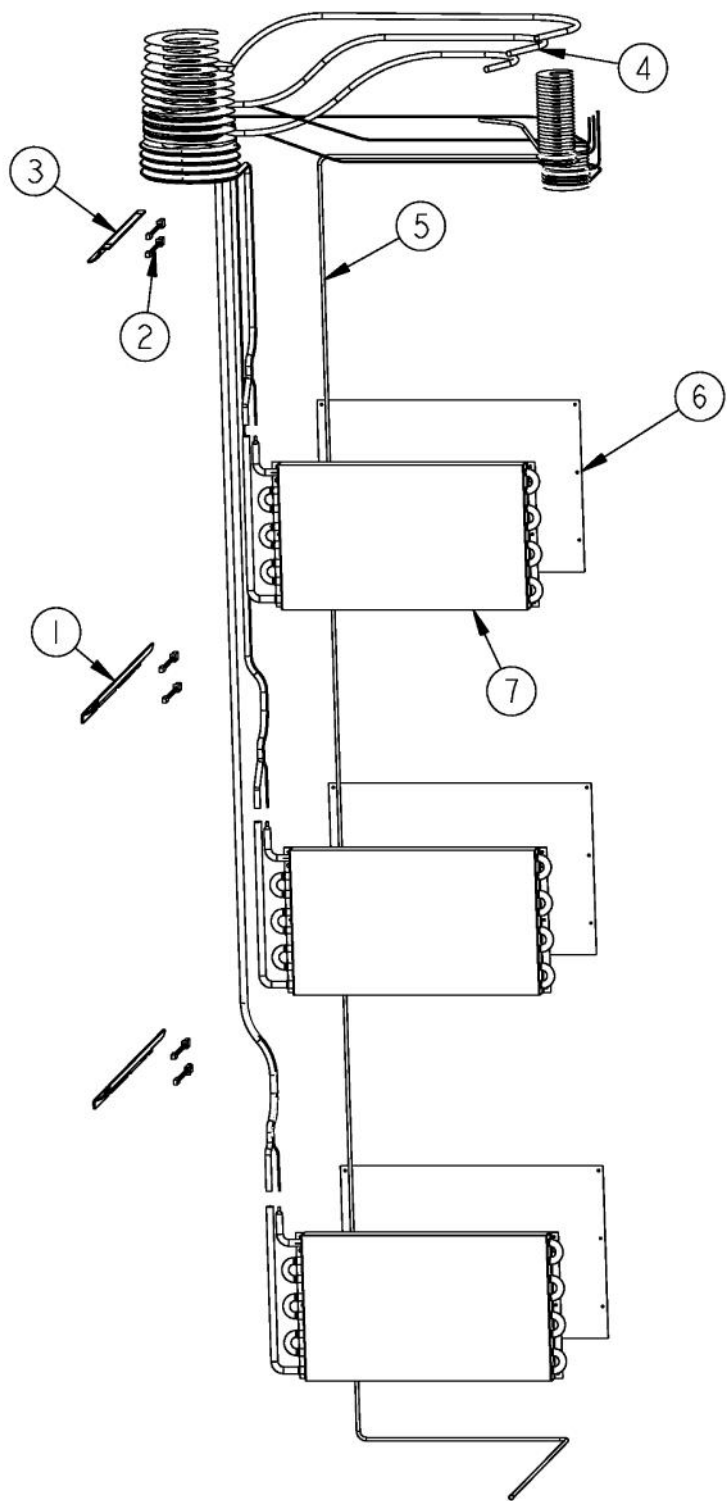

Ref #	Part Number	Qty.	Description
1	K2099257		SIDE SPACER - EVAP COVER, TOP LEFT
2	PB920161		DRAIN TUBE
3	K2097591		EVAP FAN COVER
4	K2097596		EVAP COVER - TOP
5	10855402		FAN-EVAP/4.330
6	PE970334		EVAPORATOR FAN MOTOR
7	K2098097		BAFFLE, EVAPORATOR
8	M0238859		SCREW-SHLDR
9	PD020194		SCREW-SM
10	K2099256		SIDE SPACER - EVAP COVER, TOP RT
11	PK930088		DRAIN SHIELD - EVAP
12	K2098019		SIDE SPACER EVAP MID/BTM
13	K2097593		EVAPORATOR COVER, MID/BTM
14	K2098090		SIDE SPACER - EVAP COVER MID LT

Ref #	Part Number	Qty.	Description
1	G5096494		COND. FAN ASSY
2	F2096507		TUBE-PROCESS GRN
3	PM010607		COMPRESSOR AND ELECTRICALS WC
4	PA050127		T-MANIFOLD
5	M0221523		SCREW - SHLDR
6	PD020194		SCREW-SM
7	PB920159		DRYER
8	PJ970001		FLUID CONTROL VALVE
9	M0102303		CLAMP-TUBE VM0102303
10	PE970388		WINE COOLER CONTROL
11	10835901		GROMMET RUBBER V10835901
12	PE950149		SWITCH POWER
13	PE950124		SWITCH - ROCKER
14	003589-000		GUARD MC WC RIGHT
15	003586-000		MC GUARD
16	M0211016		SCREW-SM
17	G5096495		GASKET, REF DOOR
18	PD020076		6-32 X 3/8 PHILL PAN MS
19	PE940169		CONTROL PANEL ASSY
20	PK930101		HOLDER - LAMP
21	PE950116		LIGHT ASSY - AURA
22	K2097560		MOUNTING BRACKET FLUID CONTROL
23	K20912569		BRACKET GRILLE SUPPORT

Ref #	Part Number	Qty.	Description
1	PK930124		WIRE, CHANNEL
2	PJ930025		WC - THERMISTER
3	PK930089		EXTRUSION - WIRE CHANNEL
4	PB920158		HEAT EXCHANGE TUBING - TOP USED FOR ALL THREE EVAPS
5	F2098043		DISCHARGE TUBING
6	PK930088		DRAIN SHIELD - EVAP
7	PJ960001		EVAPORATOR ASSY