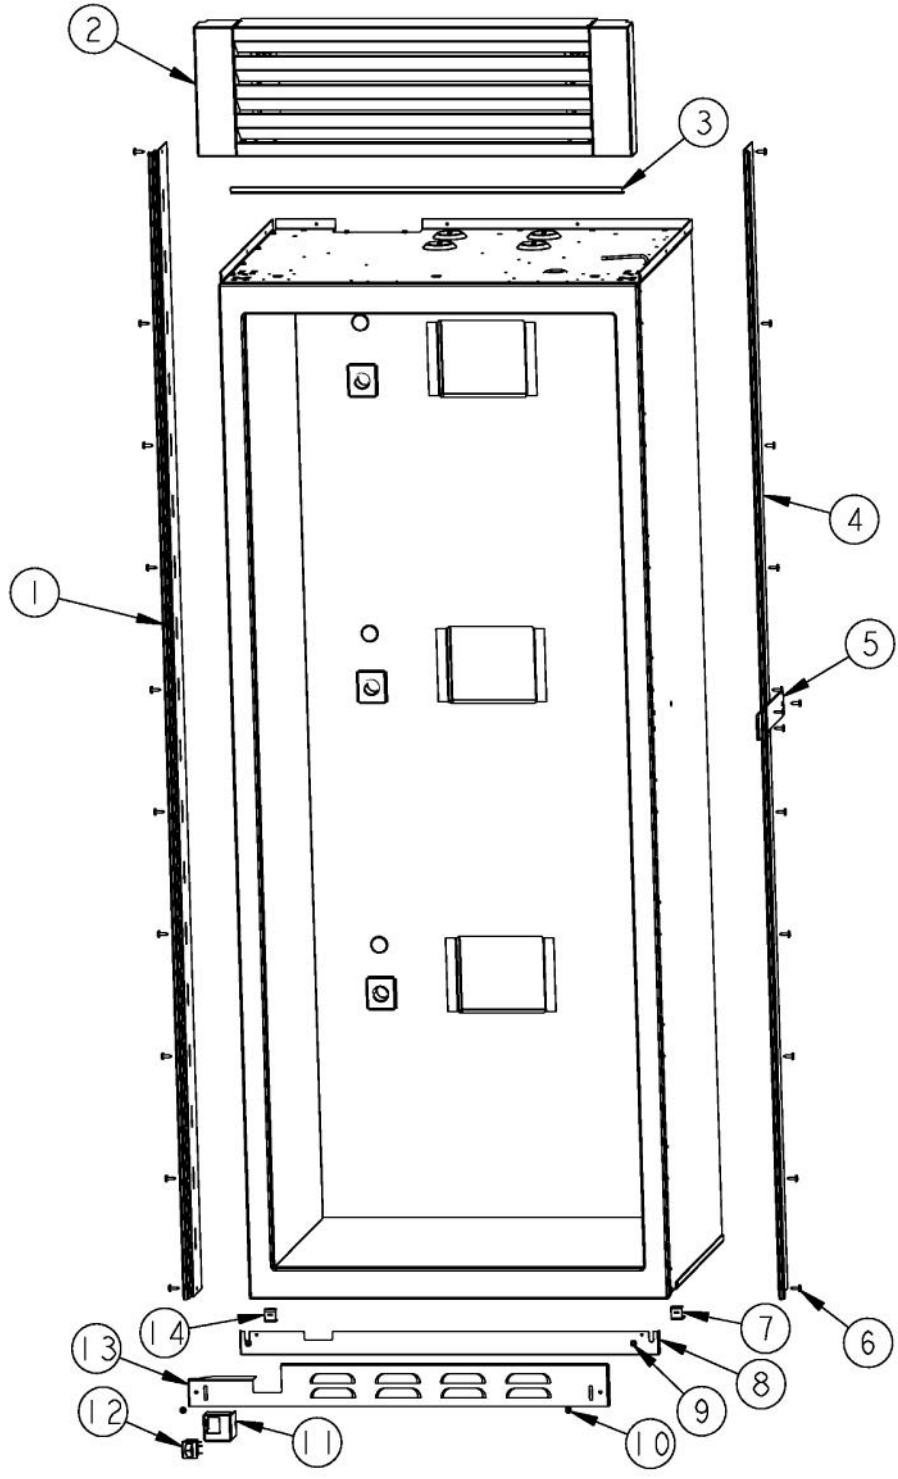

Ref #	Part Number	Qty.	Description
1	006420-000	1	TRIM, EXTRU,SIDE, WC DES
2	G3298317		GRILL ASSY - FULL OVERLAY (LH) FOR BREAKDOWN SEE PAGE 008
NI	G3298318		GRILL ASSY - FULL OVERLAY (RH) FOR BREAKDOWN SEE PAGE 008
3	B2097509		GRILLE - TOP TRIM
4	PK920066	1	SIDE TRIM
5	PC920189		STRIKE PLATE
6	M0210458		SCREW-SM
7	K2098044		BRKT GRILLE SUPPORT
8	C9098048BK		BASE GRILLE - LH
8	C9098042BK		BASE GRILLE - WC BOT RH
9	40370P01		NYLON FLAT WASHER V40370P01
10	M0210443		SCREW-E SM
11	C9098045BK		BASE GRILLE SWITCH MOUNT - LH
	C9098046BK		BASE GRILLE SWITCH MOUNT - RH
12	PE950118		SPDT SWITCH
13	C9098047BK		BASE GRILLE - WC TOP LH BK
	C9098041BK		BASE GRILLE - WC TOP RH
14	K2098096		BRKT GRILLE SUPPORT
NI	G3298092		BASE GRILLE ASSY - WC DES LH INCLUDES ITEMS No.8, No.9, No.10, No.13
NI	G3298093		BASE GRILLE ASSY - WC DES RH INCLUDES ITEMS No.8, No.9, No.10, No.13