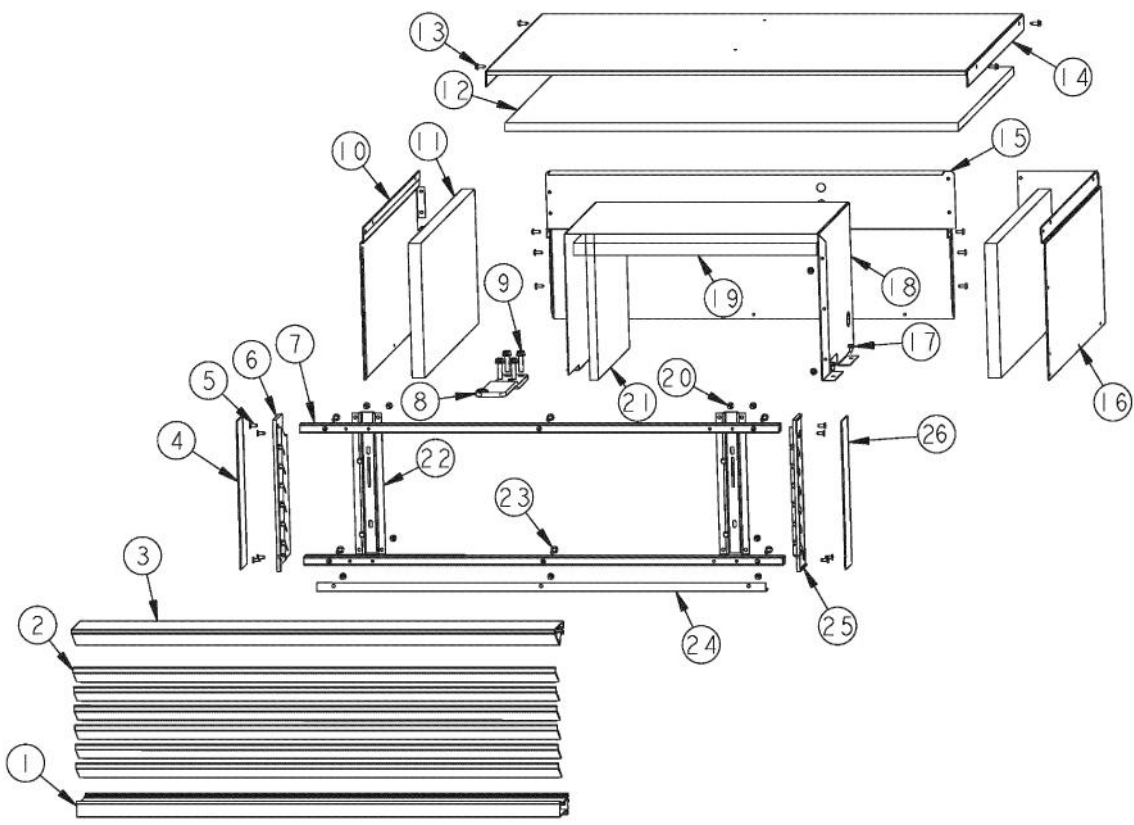

Ref #	Part Number	Qty.	Description
1	PM910181		GRILLE - LOWER LH
1	PM910182		GRILLE - LOWER RH
2	PM910180		GRILLE - MIDDLE
3	PM910179		GRILLE - UPPER
4	023365-000	1	COVER - END CAP RH
5	M0215318		SCREW-SM
6	PM910321		ENDCAP GRILLE L
6	PM910183		ENDCAP - GRILLE LH
7	PE040198		GRILLE SPACER
8	PC920131		HINGE PLATE - LH UPPER
8	PC920130		TOP HINGE ASSY (RH)
9	000570-000		HEX SCREW
10	K2099460		MC SIDE L
11	PB070346		FOAM INSULATION-LEFT
12	PB070348		FOAM INSULATION-TOP
13	PD020194		SCREW-SM
14	K2099930		MC TOP 30
15	K2099932		MC BACK 30
16	K2099459		MC SIDE R
17	M0211016		SCREW-SM
18	K2098054		COVER - CONDENSOR COIL
19	PB070345		FOAM INSULATION-TOP CONDENSER
20	M0220417		SCREW-TC
21	PB070344		FOAM INSULATION-LEFT CONDENSER
22	K20911891		GRILLE BRACKET WC
23	M0213147		SCREW-SM
24	PE940199		FILLER, L - BRACKET
25	PM910184		ENDCAP - GRILLE RH
25	PM910322		ENDCAP GRILLE R
26	023366-000	1	COVER - END CAP LH