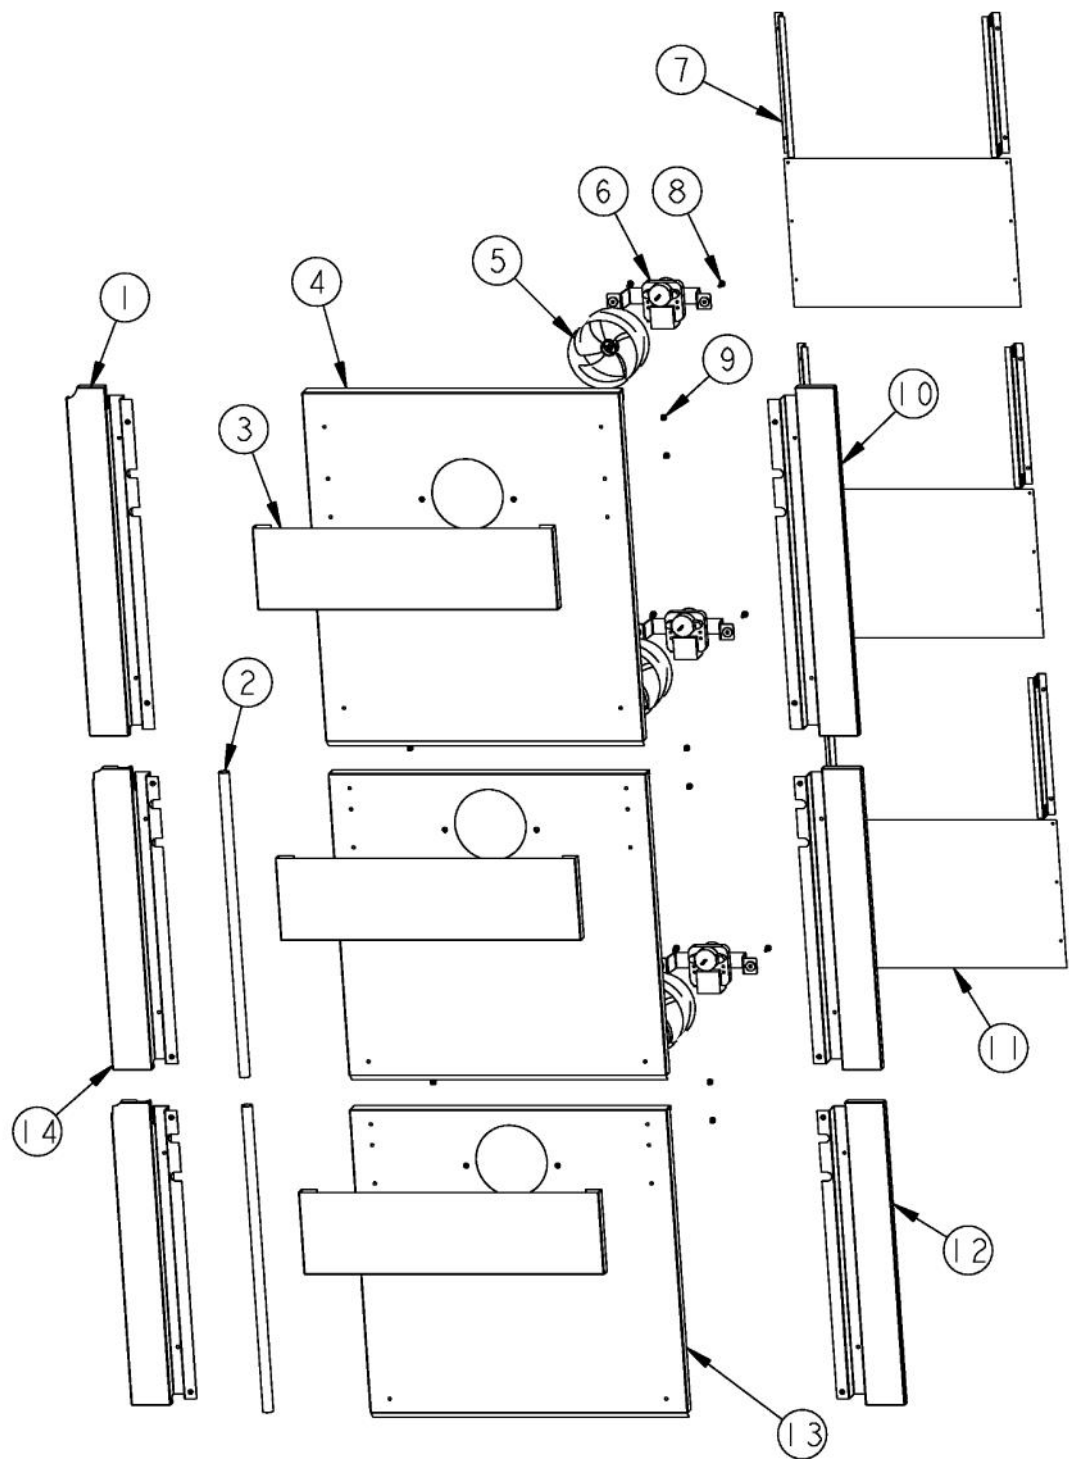

Ref #	Part Number	Qty.	Description
1	G5098397		WINE RACK ASSY COMP - ADJ SEE PAGE 002 FOR BREAKDOWN
2	G3298395		WINE RACK ASM TOP / MID SEE PAGE 003 FOR BREAKDOWN
3	G3298396		WINE RACK ASM BOT SEE PAGE 004 FOR BREAKDOWN
4	PE940181		MULLION SHELF
5	C9098304BK		BRACE-MULLION
6	PE950116		LIGHT ASSY - AURA
7	B1098316		WC LAMP CLIP
8	PD920147		6 X 1/2 HHW S/M/S HI - LO
9	M0275166		TAPE-ALUM SL
10	PB920161		DRAIN TUBE
NI	PD930105		EAR CLAMP

Ref #	Part Number	Qty.	Description
1	PB960088		WINE RACK ASSEMBLY
2	PC980001		WINE RACK SLIDE - RACK R
3	PD920155		FLATHEAD POINT TYPE AB NO.8-18 X 2
4	PD940103		SPACER - WINE RACK
5	PK900030		WINE RACK SLIDE - CABINET R
6	PC940018		POP RIVET - 5/32 X 1/8 - 1/4 GRIP
7	PD020194		SCREW-SM
8	025495-000	1	FRONT TOP/MID RACK TOP TWO
9	PD920140		SCREW
10	PK900029		WINE RACK SLIDE - CABINET L
11	PD940078		SPACER WINE RACK SLIDE .125 THICK
12	PC980002		WINE RACK SLIDE - RACK L

Ref #	Part Number	Qty.	Description
1	PM910289		WINE RACK ASSY FRAME
2	PC980001		WINE RACK SLIDE - RACK R
3	PK900030		WINE RACK SLIDE - CABINET R
4	PD940103		SPACER - WINE RACK
5	PD920155		FLATHEAD POINT TYPE AB NO.8-18 X 2
6	PC940018		POP RIVET - 5/32 X 1/8 - 1/4 GRIP
7	PD020194		SCREW-SM
8	025495-000	1	FRONT TOP/MID RACK TOP TWO
9	PD920140		SCREW
10	PD940078		SPACER WINE RACK SLIDE .125 THICK
11	PK900029		WINE RACK SLIDE - CABINET L
12	PC980002		WINE RACK SLIDE - RACK L

Ref #	Part Number	Qty.	Description
1	K2099257		SIDE SPACER - EVAP COVER, TOP LEFT
2	PB920161		DRAIN TUBE
3	K2097591		EVAP FAN COVER
4	K2097596		EVAP COVER - TOP
5	10855402		FAN-EVAP/4.330
6	PE970334		EVAPORATOR FAN MOTOR
7	K2098097		BAFFLE, EVAPORATOR
8	M0238859		SCREW-SHLDR
9	PD020194		SCREW-SM
10	K2099256		SIDE SPACER - EVAP COVER, TOP RT
11	PK930088		DRAIN SHIELD - EVAP
12	K2098019		SIDE SPACER EVAP MID/BTM
13	K2097593		EVAPORATOR COVER, MID/BTM
14	K2098090		SIDE SPACER - EVAP COVER MID LT