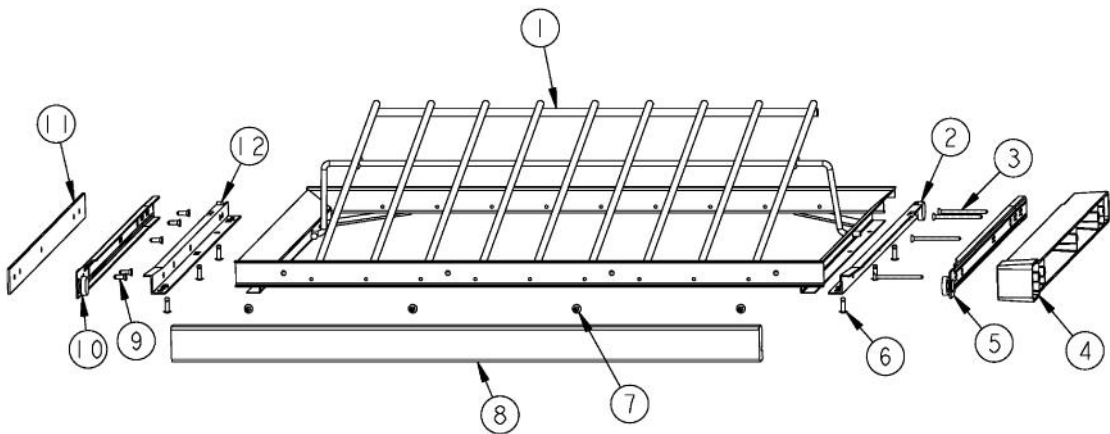

Ref #	Part Number	Qty.	Description
1	PB960088		WINE RACK ASSEMBLY
2	PC980001		WINE RACK SLIDE - RACK R
3	PD920155		FLATHEAD POINT TYPE AB NO.8-18 X 2
4	PD940103		SPACER - WINE RACK
5	PK900030		WINE RACK SLIDE - CABINET R
6	PC940018		POP RIVET - 5/32 X 1/8 - 1/4 GRIP
7	PD020194		SCREW-SM
8	025495-000	1	FRONT TOP/MID RACK TOP TWO
9	PD920140		SCREW
10	PK900029		WINE RACK SLIDE - CABINET L
11	PD940078		SPACER WINE RACK SLIDE .125 THICK
12	PC980002		WINE RACK SLIDE - RACK L