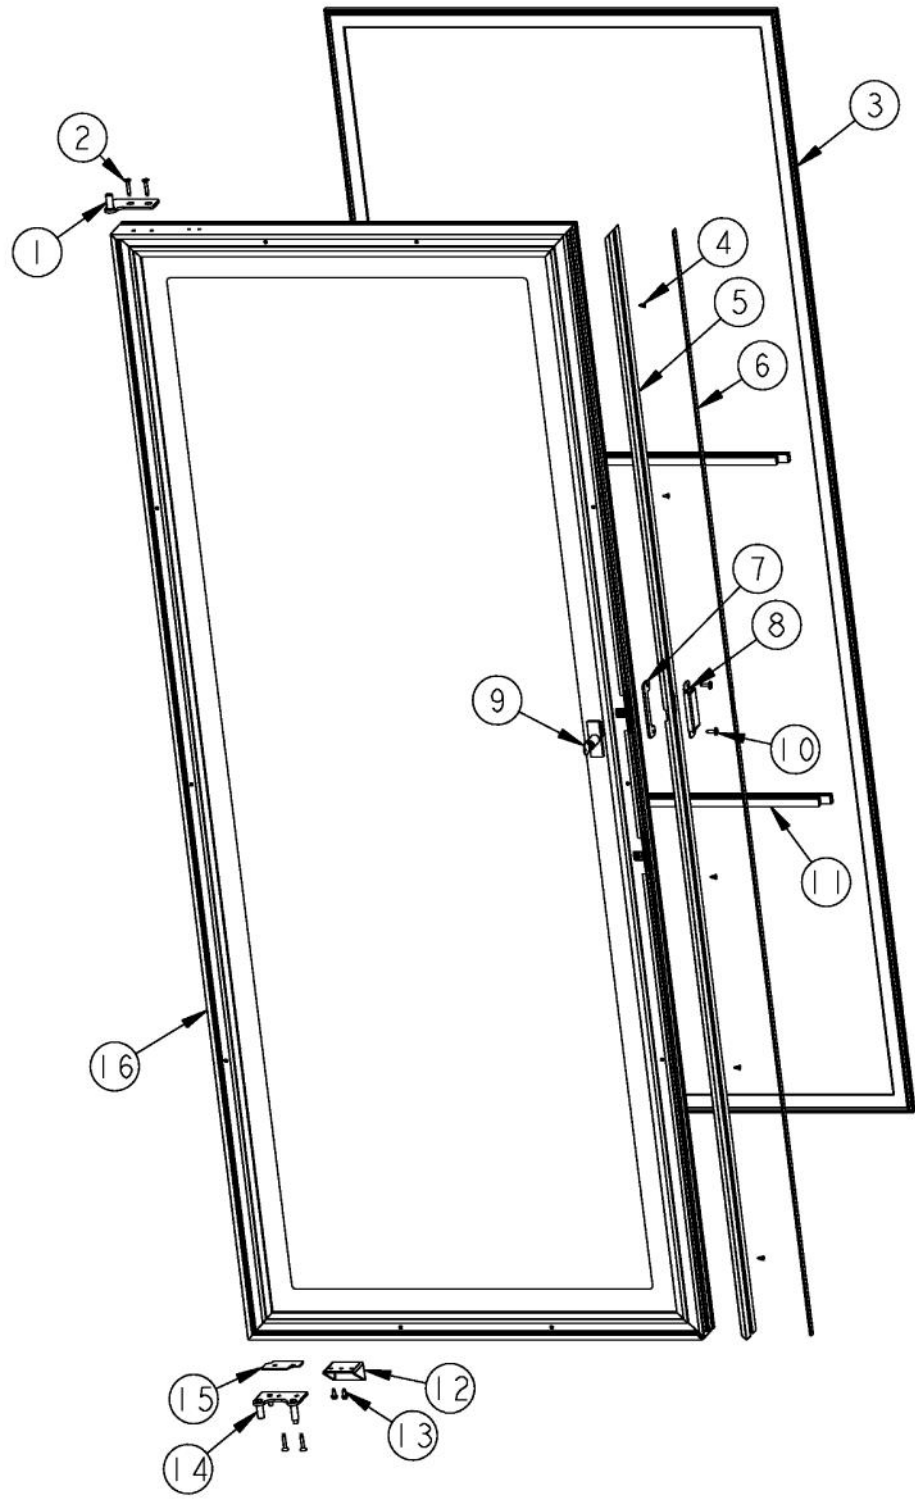

Ref #	Part Number	Qty.	Description
1	PC920153		PIVOT PLATE - LH UPPER
1	PC920154		PIVOT PLATE - RH UPPER
2	PD920174		10-32 TORX HEAD SCREW
3	PB970233		WINE CELLAR DOOR GASKET
4	M0215704		SCREW-SM
5	PE930131		DOOR WC FOL W/LOCK LH
5	PE930130		DOOR WC FOL W/LOCK RH
6	PE930128		INSERT HANDLE - WC RH
7	PK930229		COVER STRIKE SPACER
8	B2098666		COVER STRIKE
9	PM910373		LOCK ASM KIT WC FOL
10	M0210458		SCREW-SM
11	PB970148		GASKET - WC DOOR SEAL
12	PD050019		STRIKER DOOR SWITCH
13	PD020194		SCREW-SM
14	PC920155		PIVOT PLATE - WC LH LOWER
14	PC920156		PIVOT PLATE - WC RH LOWER
15	PD940092		SPACER - DOOR HINGE
16	PM010598		DOOR GLASS ASM FOL CLR
16	PM010597		DOOR FOAM ASSEMBLY - FLUTED GLASS
NI	G32915075		COMPLETE LEFT HINGE DOOR ASSEMBLY - CLEAR GLASS...
NI	G32915074		COMPLETE LEFT HINGE DOOR ASSEMBLY - FLUTED GLAS...
NI	G32915076		DOOR ASM-WC FOL RH CLR
NI	G32915073		COMPLETE RIGHT HINGE DOOR ASSEMBLY - FLUTED GLA...
NI	PM910318		WC DOOR LOCK KEY