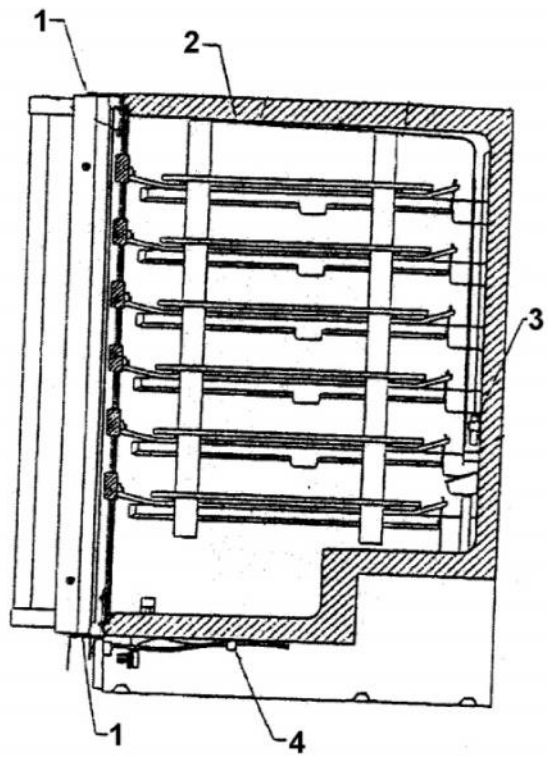

Ref #	Part Number	Qty.	Description
1	PW210009		BACK SHROUD (VUWC140) 42242081
2	PW210010		CABINET BACK (VUWC140) X 42241648
3	PW200016		SCREW, CABINET BACK
4	PW200040		COMPRESSOR ASSEMBLY 42242580
5	PW240003		DRIER ASSY VUWC140
6	PW200017		LOCK NUT .25-.20 UNC
7	PW200018		.312 ID FLAT WASHER
8	PW240012		RUN CAPACITOR (VUWC140) 42242061
9	PW210013		FAN SHROUD (VUWC140) 42241349
10	PW200029		SCREW
11	PW200019		POP RIVET
12	PW240004		CONDENSER, R-134A
13	PW200020		SPEED NUT, FAN MOTOR
14	PW200037		FAN BLADE
15	PW200036		SILENCER, FAN MOTOR SPACER
16	PW240005		FAN/MTR ASSY COMPLETE VUWC
17	PW200021		SCREW
18	PW200022		COMPRESSOR ASSY VUWC140
19	PW200023		CARRIAGE BOLT
20	PW210011		BASEPLATE (VUWC140)
21	PW240002		POWER CORD (VUWC140) 42242488
22	PW200025		SCREW, CLAMP
23	PW200028		HEX HEAD SCREW
24	PW240007		PTC STARTER (VUWC140) 42242427
25	PW200026		SCREW, TERMINAL BLOCK
26	PW240008		TERMINAL BLOCK VUWC140 42242407
27	PW240004		CONDENSER, R-134A
28	PW240011		LOW PROCESS TUBE
29	PW210015		COMPRESSOR RELAY COVER
30	PW200030		SLEEVE, COMPRESSOR
31	PW200027		NO. 8 STAR WASHER
32	PW240010		GROUND WIRE, COMPRESSOR
NI	PW240028		THERMOSTAT VUAR140 42244092

Ref #	Part Number	Qty.	Description
1	PW220004		HINGE KIT (VUWC140) X 42240881
2	PW200068		SCREW
3	PW240050		THERMISTOR (42244531)
4	PW200069		CLAMP
5	PW200070		SCREW
6	PW210052		FRONT SHROUD
7	PW210053		DRIP PAN
8	PW240056		POWER CORD
9	PW240057		SWITCH
10	PW230012		LIGHT SWITCH, PLUNGER XBKX 42242915

Ref #	Part Number	Qty.	Description
1	PW220015		LOCK CATCH BRACKET (BLACK)
2	PW240058		EVAPORATOR, VUAR141 (42244045)
3	PW240052		J TRAP
4	PW210044		141 WINE RACK W/WD AND SCREWS 42244614
	PW210045		141 WINE RACK ONLY 42244615
	PW230118		141 WOOD FRONT ONLY 42244616
5	PW200071		SCREW
6	PW210054		CRADLE
7	PW240044		VUAR/DUAR141 AURA LIGHT
8	PW240047		12V FAN
9	PW200069		CLAMP
10	PW210040		DRIP TRAY
11	PW200061		RIVET
12	PW240045		SERV. ASSY BLACK DRAIN TUBE 42244609