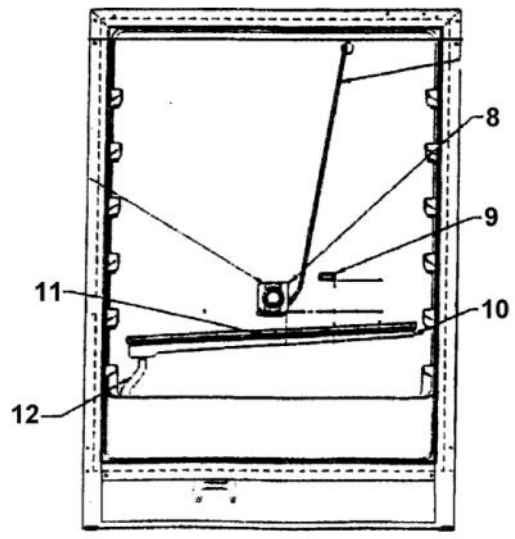

Ref #	Part Number	Qty.	Description
1	PW220015		LOCK CATCH BRACKET (BLACK)
2	PW240058		EVAPORATOR, VUAR141 (42244045)
3	PW240052		J TRAP
4	PW210044		141 WINE RACK W/WD AND SCREWS 42244614
	PW210045		141 WINE RACK ONLY 42244615
	PW230118		141 WOOD FRONT ONLY 42244616
5	PW200071		SCREW
6	PW210054		CRADLE
7	PW240044		VUAR/DUAR141 AURA LIGHT
8	PW240047		12V FAN
9	PW200069		CLAMP
10	PW210040		DRIP TRAY
11	PW200061		RIVET
12	PW240045		SERV. ASSY BLACK DRAIN TUBE 42244609