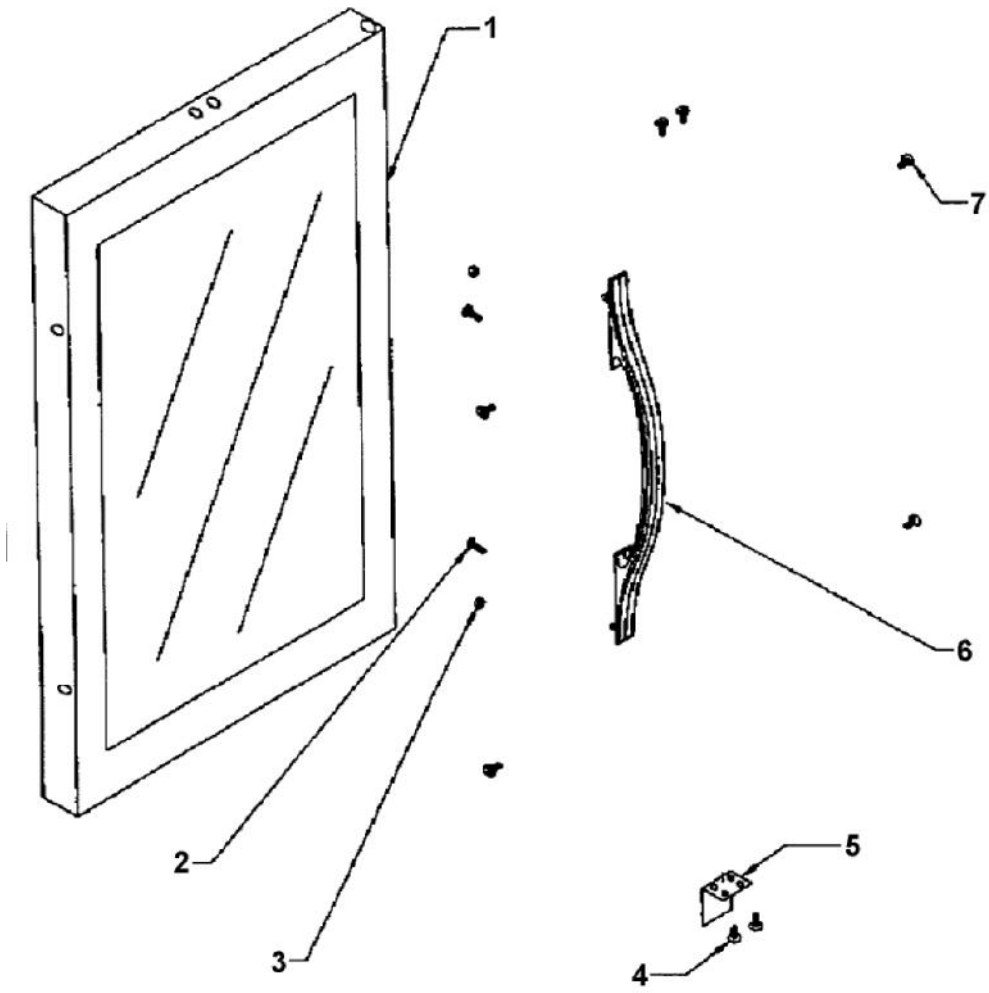

Ref #	Part Number	Qty.	Description
NI	PW200058		LOCK & KEY ASSY FOR WD OVERLAY 42244619
NI	PW200056		SERVICE ASSY SET OF 2 KEYS (42244506)
NI	PW230127		GASKET, DOOR
NI	PW230120		FO ADAPTER KIT (42244914)
1	PW230114		141 DUAR-WO/OVLY GLD DR ASSY 42244604
2	PW200049		SCREW (PACK OF 2)
3	PW200050		HEX-KEP NUT (42247454)
4	PW200051		SCREW
5	PW220021		STRIKER PLATE
6	PE030090		DOOR HANDLE - SS
	PE030090PVD		DOOR HANDLE 27 XBRX PVD
7	PW200052		SUB TO PW200035 - SCREW (41005535)
NI	PW230109		141 DUWC-WO/OVLY-GLD-LKY DR ASSY 42244599