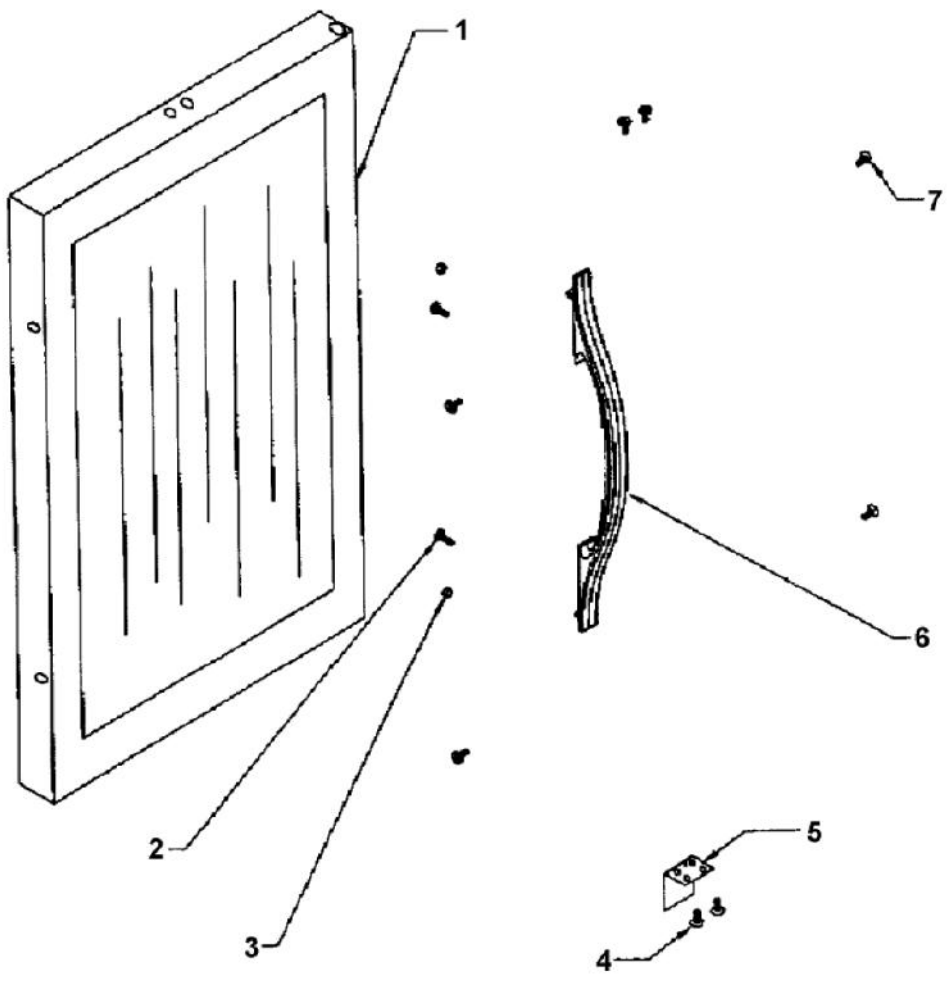

Ref #	Part Number	Qty.	Description
NI	PW200058		LOCK & KEY ASSY FOR WD OVERLAY 42244619
NI	PW200056		SERVICE ASSY SET OF 2 KEYS (42244506)
NI	PW230120		FO ADAPTER KIT (42244914)
NI	PW230127		GASKET, DOOR
1	PW230113		141 DUAR-WO/OVLY FGLD DR ASSY 42244603
2	PW200049		SCREW (PACK OF 2)
3	PW200050		HEX-KEP NUT (42247454)
4	PW200051		SCREW
5	PW220021		STRIKER PLATE
6	PE030090		DOOR HANDLE - SS
	PE030090PVD		DOOR HANDLE 27 XBRX PVD
7	PW200052		SUB TO PW200035 - SCREW (41005535)
NI	PW230111		141 DUWC-WO/OVLY-FGLD-LKY DR ASSY 42244601