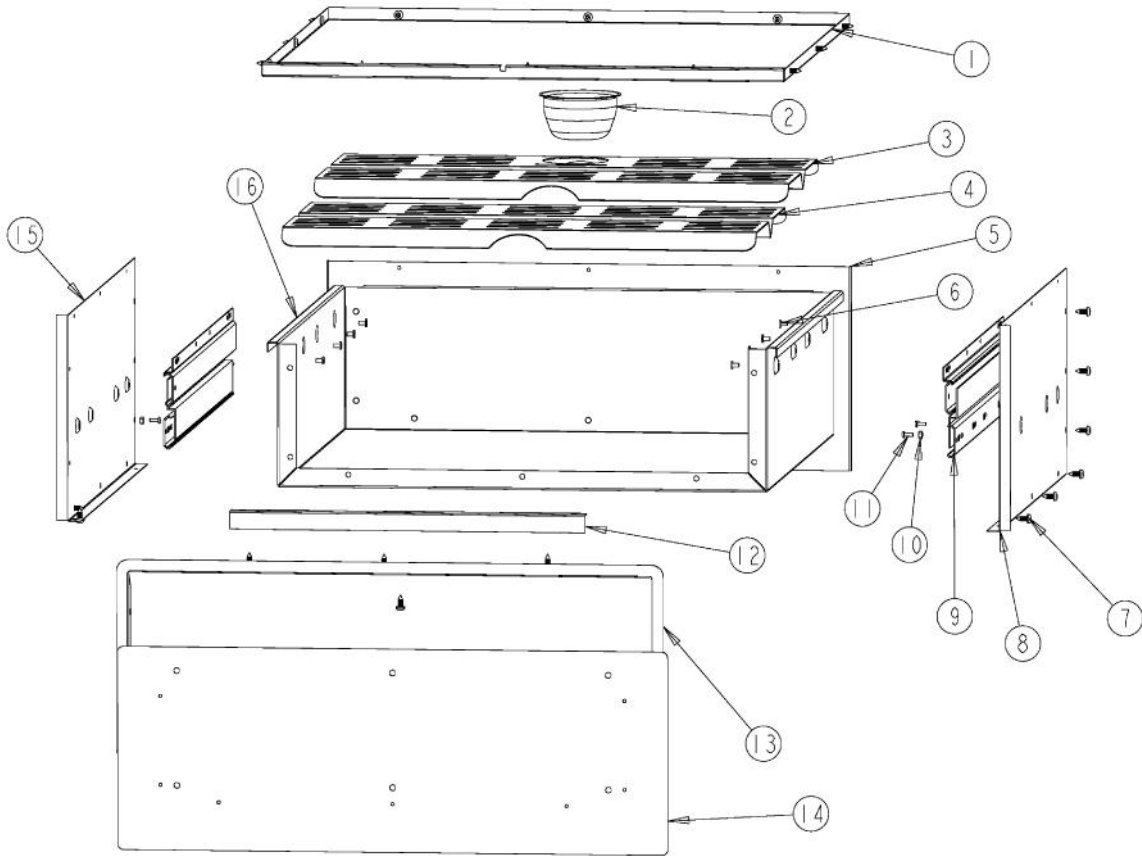

Ref #	Part Number	Qty.	Description
1	A20015286		INSULATION PANEL (VEWD)
2	PD020010		10 X 3/8 GREEN GROUNDING SCREW
3	PE070417		UPPER LATCH HARNESS
4	PD020009		10 X 1 PH. HD. PAN HD. SMS
5	A2002195		POWER CORD MOUNTING BRKT (VDSC)
6	A1002547		POWER CORD BRACKET
7	PE050024		OVEN IND. LIGHT (LIGHT HOUSING)
8	PB010167		THERMOSTAT
9	A2006075		THERMOSTAT SPACER, DESIGNER
10	PD020076		6-32 X 3/8 PHILL PAN MS
11	B20013480		CONTROL PANEL XSSX (VEWD/DEWD)
12	PB010201		DESIGNER WD KNOB
13	024914-000	1	DFWD CP GRAPHICS
14	PE050023		OVEN IND. LIGHT (LENS & BEZEL)
15	PD020087		10 X 1/2 PAN PH. TEK ZINC

Ref #	Part Number	Qty.	Description
1	B20015277		30 I/S TOP PANEL (VEWD103)
2	PA030005		6OZ. STAINLESS STEEL BOWL (6960)
3	B2004132		REAR RACK - 30 (VEWD)
4	B2004131		FRONT RACK - 30 (VEWD)
5	B2004176		REAR INSIDE PANEL - 30 (VEWD)
6	PC040019		POP RIVET (0.125 GR X 0.156 DIA)
7	PD020087		10 X 1/2 PAN PH. TEK ZINC
8	B20015285		INSIDE PANEL RH (VEWD)
9	PC020022		WARMING DRAWER SLIDES
10	PD030012		6-32 HEX NUT
11	PD020076		6-32 X 3/8 PHILL PAN MS
12	B2004125		DRAWER STOP 27
13	B2004179		GASKET FRAME (VEWD102)
14	B10015265		30 I/S DOOR PANEL (DFWD101)
15	B20015284		INSIDE PANEL LH (VEWD)
16	G31015251		WARMING DRAWER ASSY (30)

Ref #	Part Number	Qty.	Description
1	PD020087		10 X 1/2 PAN PH. TEK ZINC
2	B20015280		BOTTOM INSIDE PANEL - 30 (VEWD)
3	A20015274		WARMING DRAWER BOTTOM - 30
4	B2004147		ELEMENT BRACKET (VEWD)
5	B2004141		BRACKET
6	PJ010009		ELEMENT - 30 (VEWD)
7	B2004148		THERMAL BULB BRKT (VEWD)
8	PD030009		CLAMP, AL-8 (.500)
9	A2007075		30" WARMING DRAWER BRKT
NI	PE070377		VEWD/DEWD WIRE HARNESS