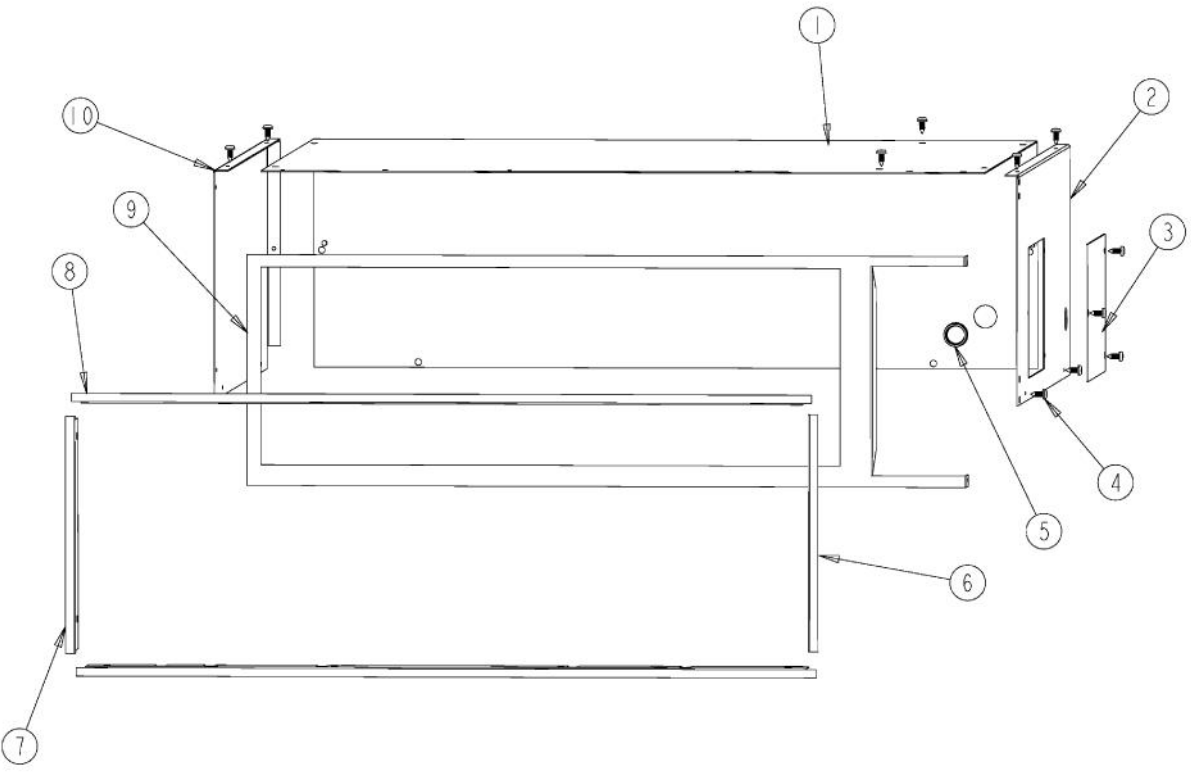

Ref #	Part Number	Qty.	Description
1	A20015286		INSULATION PANEL (VEWD)
2	PD020010		10 X 3/8 GREEN GROUNDING SCREW
3	PE070417		UPPER LATCH HARNESS
4	PD020009		10 X 1 PH. HD. PAN HD. SMS
5	A2002195		POWER CORD MOUNTING BRKT (VDSC)
6	A1002547		POWER CORD BRACKET
7	PE050024		OVEN IND. LIGHT (LIGHT HOUSING)
8	PB010167		THERMOSTAT
9	A2006075		THERMOSTAT SPACER, DESIGNER
10	PD020076		6-32 X 3/8 PHILL PAN MS
11	B20013480		CONTROL PANEL XSSX (VEWD/DEWD)
12	PB010201		DESIGNER WD KNOB
13	024914-000	1	DFWD CP GRAPHICS
14	PE050023		OVEN IND. LIGHT (LENS & BEZEL)
15	PD020087		10 X 1/2 PAN PH. TEK ZINC

Ref #	Part Number	Qty.	Description
1	B20015277		30 I/S TOP PANEL (VEWD103)
2	PA030005		6OZ. STAINLESS STEEL BOWL (6960)
3	B2004132		REAR RACK - 30 (VEWD)
4	B2004131		FRONT RACK - 30 (VEWD)
5	B2004176		REAR INSIDE PANEL - 30 (VEWD)
6	PC040019		POP RIVET (0.125 GR X 0.156 DIA)
7	PD020087		10 X 1/2 PAN PH. TEK ZINC
8	B20015285		INSIDE PANEL RH (VEWD)
9	PC020022		WARMING DRAWER SLIDES
10	PD030012		6-32 HEX NUT
11	PD020076		6-32 X 3/8 PHILL PAN MS
12	B2004125		DRAWER STOP 27
13	B2004179		GASKET FRAME (VEWD102)
14	B10015265		30 I/S DOOR PANEL (DFWD101)
15	B20015284		INSIDE PANEL LH (VEWD)
16	G31015251		WARMING DRAWER ASSY (30)

Ref #	Part Number	Qty.	Description
1	PD020087		10 X 1/2 PAN PH. TEK ZINC
2	B20015280		BOTTOM INSIDE PANEL - 30 (VEWD)
3	A20015274		WARMING DRAWER BOTTOM - 30
4	B2004147		ELEMENT BRACKET (VEWD)
5	B2004141		BRACKET
6	PJ010009		ELEMENT - 30 (VEWD)
7	B2004148		THERMAL BULB BRKT (VEWD)
8	PD030009		CLAMP, AL-8 (.500)
9	A2007075		30" WARMING DRAWER BRKT
NI	PE070377		VEWD/DEWD WIRE HARNESS