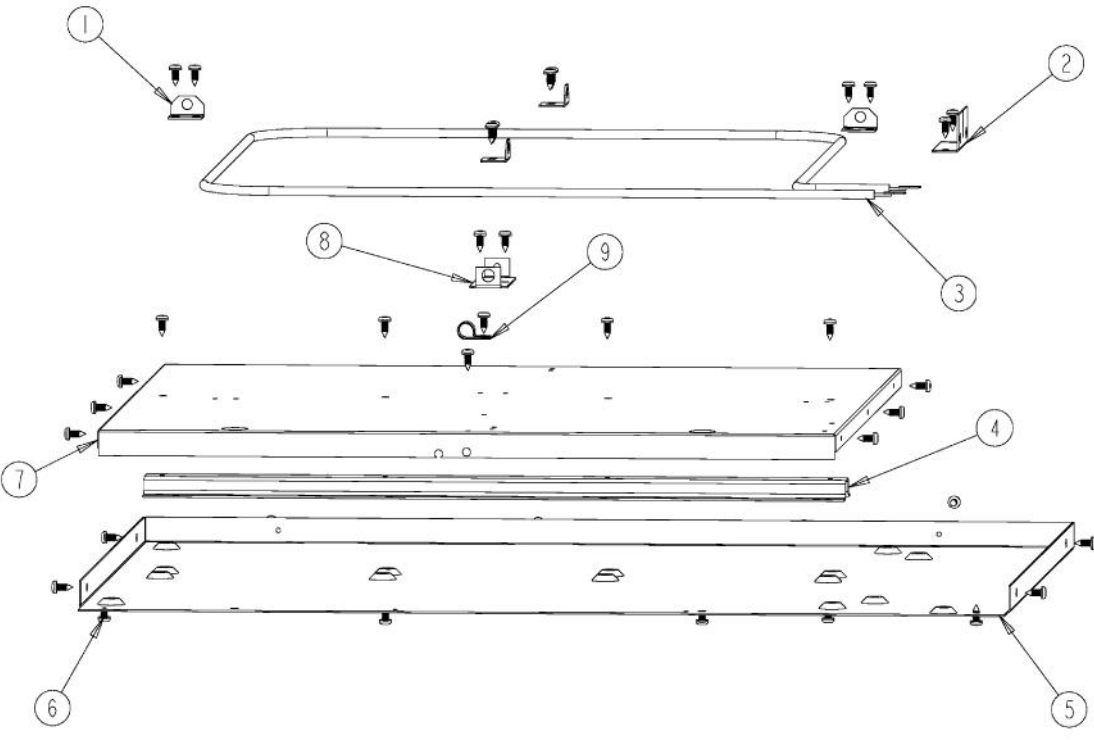

Ref #	Part Number	Qty.	Description
1	A20015286		INSULATION PANEL (VEWD)
2	PD020010		10 X 3/8 GREEN GROUNDING SCREW
3	PE070417		UPPER LATCH HARNESS
4	PD020009		10 X 1 PH. HD. PAN HD. SMS
5	A2002195		POWER CORD MOUNTING BRKT (VDSC)
6	A1002547		POWER CORD BRACKET
7	PE050024		OVEN IND. LIGHT (LIGHT HOUSING)
8	PB010167		THERMOSTAT
9	A2006075		THERMOSTAT SPACER, DESIGNER
10	PD020076		6-32 X 3/8 PHILL PAN MS
11	B20013480		CONTROL PANEL XSSX (VEWD/DEWD)
12	PB010201		DESIGNER WD KNOB
13	024914-000	1	DFWD CP GRAPHICS
14	PE050023		OVEN IND. LIGHT (LENS & BEZEL)
15	PD020087		10 X 1/2 PAN PH. TEK ZINC

Ref #	Part Number	Qty.	Description
1	B20015277		30 I/S TOP PANEL (VEWD103)
2	PA030005		6OZ. STAINLESS STEEL BOWL (6960)
3	B2004132		REAR RACK - 30 (VEWD)
4	B2004131		FRONT RACK - 30 (VEWD)
5	B2004176		REAR INSIDE PANEL - 30 (VEWD)
6	PC040019		POP RIVET (0.125 GR X 0.156 DIA)
7	PD020087		10 X 1/2 PAN PH. TEK ZINC
8	B20015285		INSIDE PANEL RH (VEWD)
9	PC020022		WARMING DRAWER SLIDES
10	PD030012		6-32 HEX NUT
11	PD020076		6-32 X 3/8 PHILL PAN MS
12	B2004125		DRAWER STOP 27
13	B2004179		GASKET FRAME (VEWD102)
14	B10015265		30 I/S DOOR PANEL (DFWD101)
15	B20015284		INSIDE PANEL LH (VEWD)
16	G31015251		WARMING DRAWER ASSY (30)

Ref #	Part Number	Qty.	Description
1	PD020087		10 X 1/2 PAN PH. TEK ZINC
2	B20015280		BOTTOM INSIDE PANEL - 30 (VEWD)
3	A20015274		WARMING DRAWER BOTTOM - 30
4	B2004147		ELEMENT BRACKET (VEWD)
5	B2004141		BRACKET
6	PJ010009		ELEMENT - 30 (VEWD)
7	B2004148		THERMAL BULB BRKT (VEWD)
8	PD030009		CLAMP, AL-8 (.500)
9	A2007075		30" WARMING DRAWER BRKT
NI	PE070377		VEWD/DEWD WIRE HARNESS