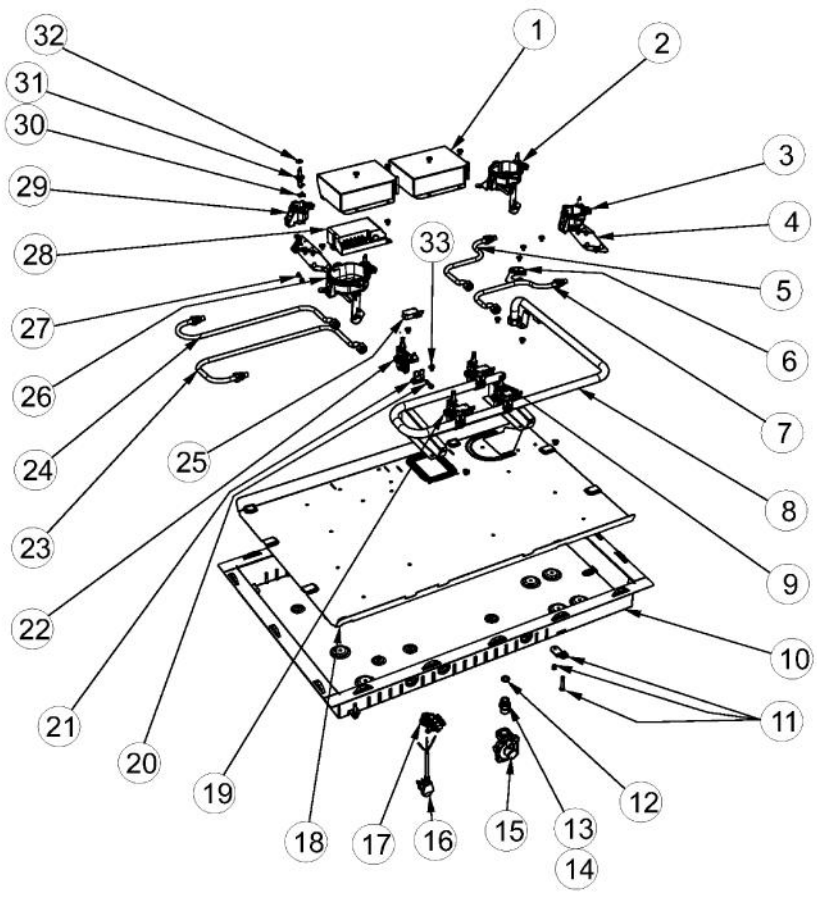

Ref #	Part Number	Qty.	Description
1	022072-000	1	BLACK GRATE RIGHT ASSEMBLY
1	022073-000	1	GREY GRATE RIGHT ASSEMBLY
2	022074-000	12	RUBBER PAD
3	022075-000	1	BURNER CUP R FOR COOKTOP GAS 30?/36? BLACK
NI	022076-000	1	BURNER CUP R FOR COOKTOP GAS 30?/36? GREY
4	022077-000	1	GAS SPREADER R
5	022078-000	4	KNOB ASSEMBLY COOKTOP GAS VK (INOX/BLACK)
NI	022079-000	4	KNOB ASSEMBLY COOKTOP GAS VK (INOX/GREY)
6	022080-000	1	BURNER CUP UR FOR COOKTOP GAS 30?/36? BLACK
NI	022081-000	1	BURNER CUP UR FOR COOKTOP GAS 30?/36? GREY
7	022082-000	1	BURNER CUP SR FOR COOKTOP GAS 30?/36? BLACK
NI	022083-000	1	BURNER CUP SR FOR COOKTOP GAS 30?/36? GREY
8	022084-000	1	GAS SPREADER SR
9	022085-000	4	KNOB SEALING GASKET
10	022086-000	1	INOX COVER FOR COOKTOP GAS 30 (SS)
NI	022087-000	1	WHITE COVER FOR COOKTOP GAS 30
NI	022088-000	1	BLACK COVER FOR COOKTOP GAS 30
11	022089-000	1	GAS SPREADER UR
12	022090-000	4	WASHER
13	022091-000	4	SCREW M4X7
14	022092-000	1	GAS SPREADER AUX
15	022093-000	1	BURNER CUP AUX FOR COOKTOP GAS 30?/36? BLACK
NI	022094-000	1	BURNER CUP AUX FOR COOKTOP GAS 30?/36? GREY
16	022095-000	1	BLACK GRATE LEFT ASSEMBLY
NI	022096-000	1	GREY GRATE LEFT ASSEMBLY
17	022097-000	1	BLACK CENTRAL GRATE ASSEMBLY
NI	022098-000	1	GREY CENTRAL GRATE ASSEMBLY