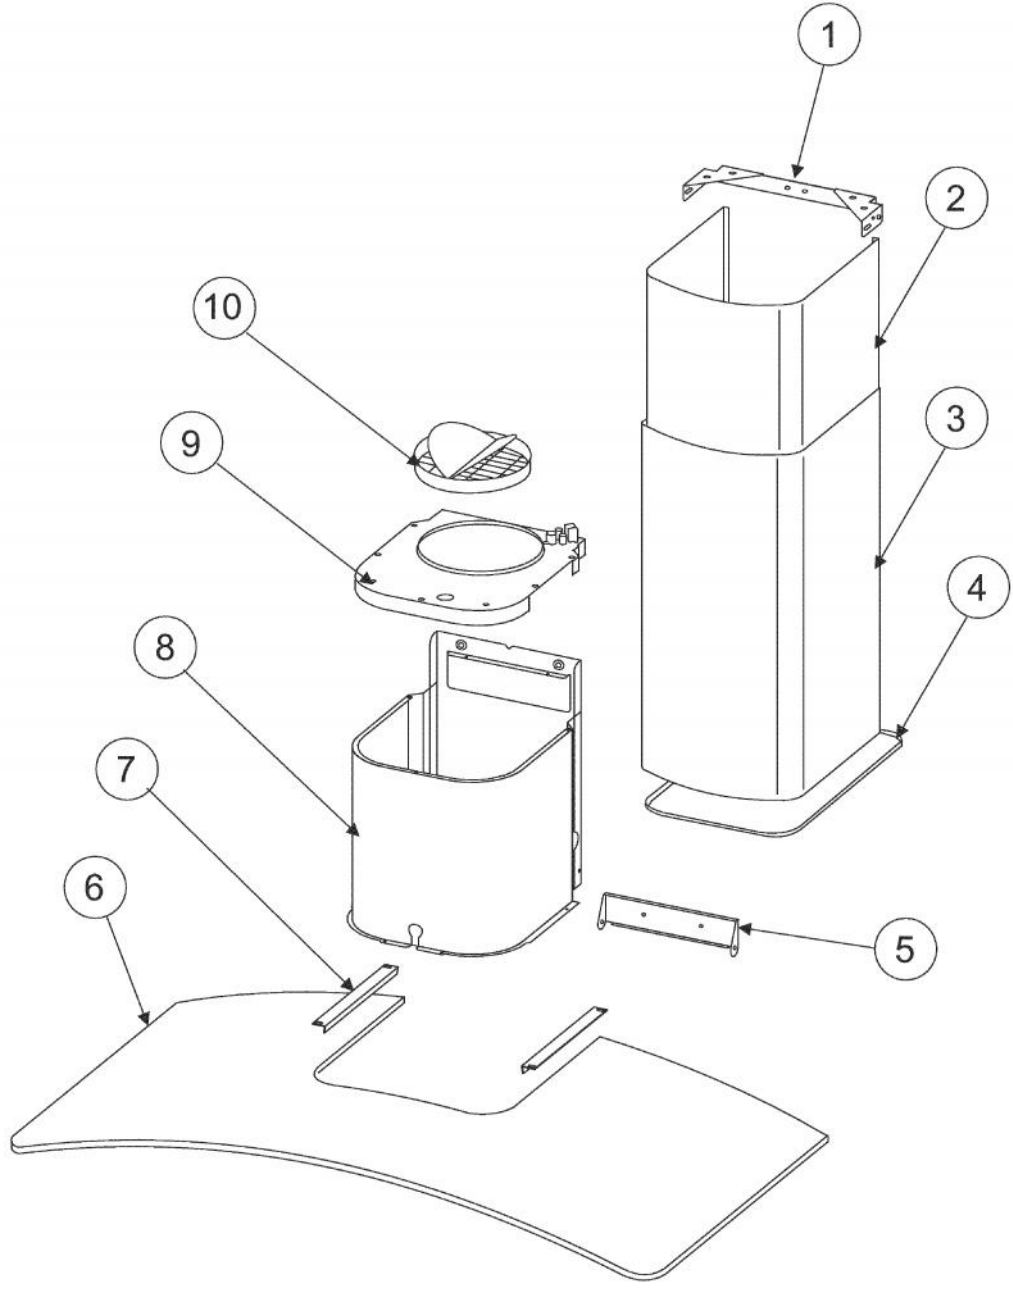

Ref #	Part Number	Qty.	Description
1	009325-000	1	SWITCH MOUNTING BRACKET
2	009355-000	1	CONTROL BOARD BOX
3	009351-000	1	CONTROL BOARD BOX
4	009354-000	1	SWITCH BOARD BOX COVER
5	009350-000	4	SWITCH BUTTON
6	009352-000	1	WARNING LAMP

Ref #	Part Number	Qty.	Description
2	009306-000	1	BOTTOM BRACKET
3	009379-000	2	GREASE FILTER
4	011128-000	1	FEEDER CABLE BUSHING
5	011127-000	1	LOGO
6	009292-000	2	HALOGEN LAMP BULB
7	009360-000	10	HALOGEN LAMP HOUSING
NI	009379-000	1	GREASE FILTER

Ref #	Part Number	Qty.	Description
1	009300-000	1	CONTROL BOARD COVER
2	009348-000	1	CONTROL BOARD
3	009299-000	1	CONTROL BOARD BOX
4	009284-000	1	MOTOR CAPACITOR
5	009349-000	1	TRANSFORMER
6	009285-000	1	ELECTRICAL BOX SUPPORT
7	009345-000	1	WIRE STOP
8	009344-000	1	JUNCTION CLAMP
9	009342-000	1	SUPPLY CORD BOX
10	009343-000	1	SUPPLY CORD BOX COVER
11	009301-000	1	BLOWER HOUSING
12	009318-000	1	MOTOR
13	009303-000	3	RUBBER WASHER
14	009302-000	1	BLOWER WHEEL
15	009304-000	1	SUPPLY CORD
16	009289-000	1	TERMINAL BOX
17	009361-000	1	TERMINAL COVER
18	009346-000	1	CONTROL BOARD BOX
19	009341-000	2	WIRE CLAMP

Ref #	Part Number	Qty.	Description
1	009339-000	1	FLUE MOUNTING BRACKET
2	009338-000	1	DECORATIVE FLUE TOP
3	009336-000	1	DECORATIVE FLUE BOTTOM
4	009326-000	1	FLUE GASKET
5	009358-000	1	BLOWER SUPPORT BRACKET
6	009378-000	1	GLASS (S97017961)
7	009359-000	2	BRACKET
8	009305-000	1	BLOWER MOUNTING COVER
9	009357-000	1	COVER
10	009319-000	1	DISCHARGE COLLAR