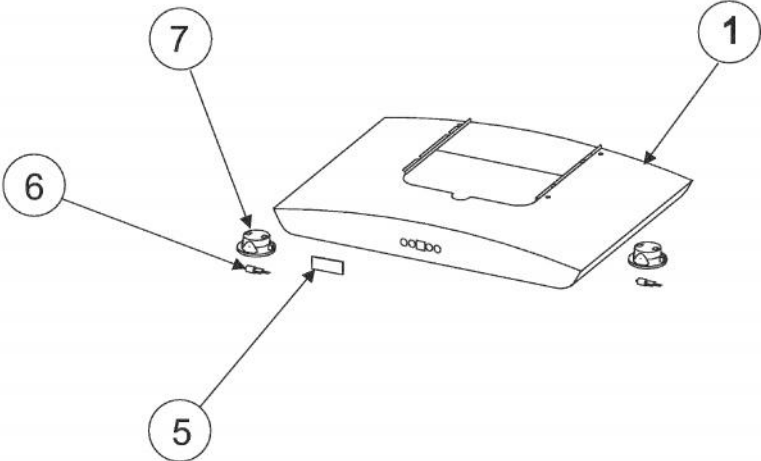

Ref #	Part Number	Qty.	Description
1	009325-000	1	SWITCH MOUNTING BRACKET
2	009355-000	1	CONTROL BOARD BOX
3	009351-000	1	CONTROL BOARD BOX
4	009354-000	1	SWITCH BOARD BOX COVER
5	009350-000	4	SWITCH BUTTON
6	009352-000	1	WARNING LAMP

Ref #	Part Number	Qty.	Description
2	009306-000	1	BOTTOM BRACKET
3	009379-000	2	GREASE FILTER
4	011128-000	1	FEEDER CABLE BUSHING
5	011127-000	1	LOGO
6	009292-000	2	HALOGEN LAMP BULB
7	009360-000	10	HALOGEN LAMP HOUSING
NI	009379-000	1	GREASE FILTER

Ref #	Part Number	Qty.	Description
1	009300-000	1	CONTROL BOARD COVER
2	009348-000	1	CONTROL BOARD
3	009299-000	1	CONTROL BOARD BOX
4	009284-000	1	MOTOR CAPACITOR
5	009349-000	1	TRANSFORMER
6	009285-000	1	ELECTRICAL BOX SUPPORT
7	009345-000	1	WIRE STOP
8	009344-000	1	JUNCTION CLAMP
9	009342-000	1	SUPPLY CORD BOX
10	009343-000	1	SUPPLY CORD BOX COVER
11	009301-000	1	BLOWER HOUSING
12	009318-000	1	MOTOR
13	009303-000	3	RUBBER WASHER
14	009302-000	1	BLOWER WHEEL
15	009304-000	1	SUPPLY CORD
16	009289-000	1	TERMINAL BOX
17	009361-000	1	TERMINAL COVER
18	009346-000	1	CONTROL BOARD BOX
19	009341-000	2	WIRE CLAMP