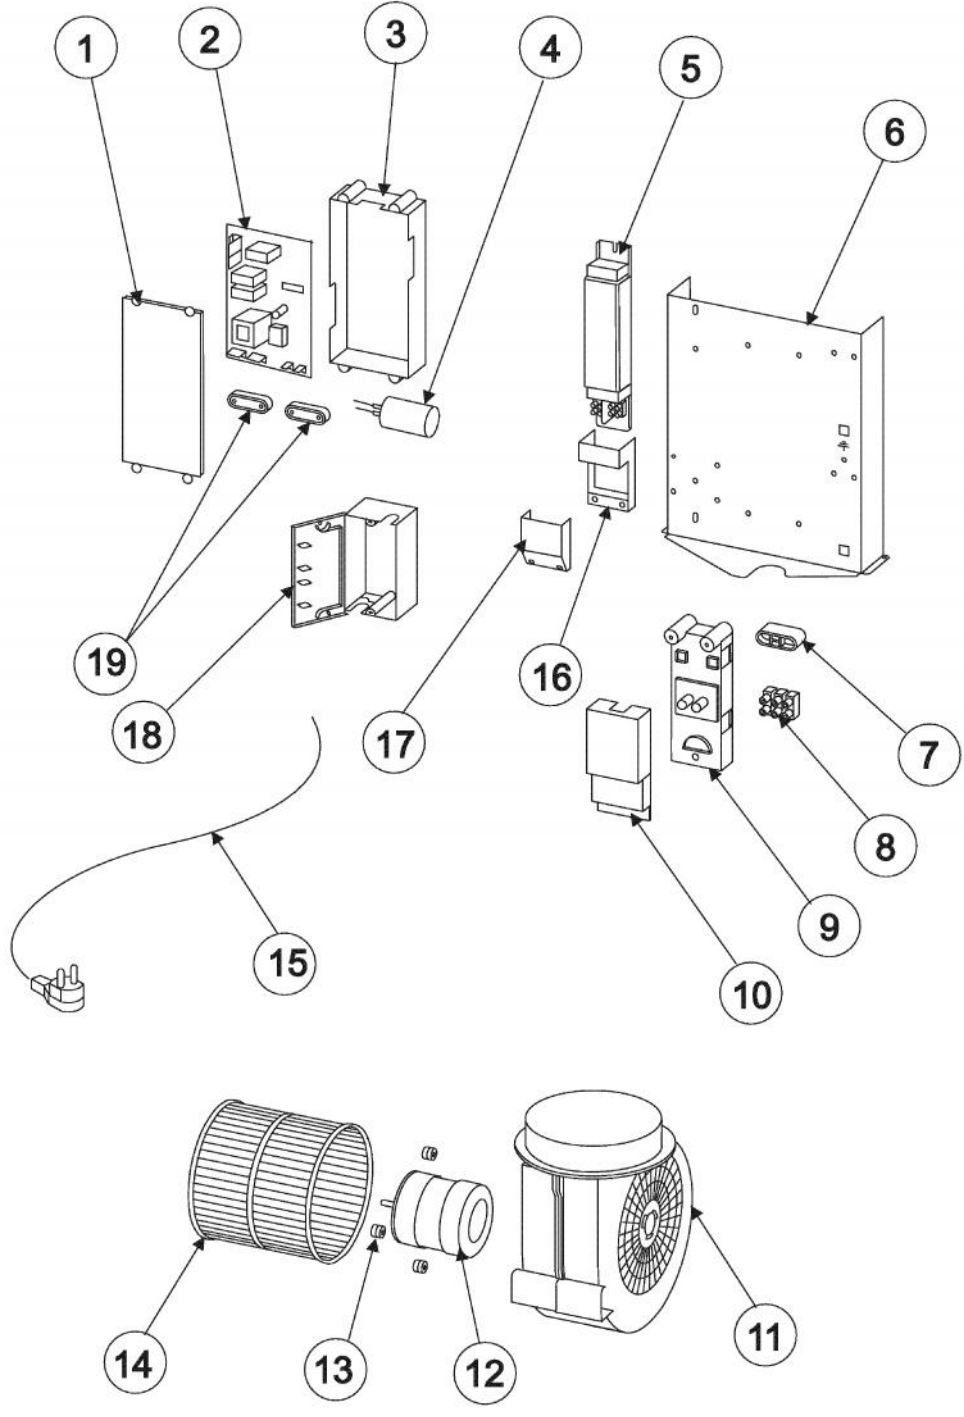

Ref #	Part Number	Qty.	Description
1	009325-000	1	SWITCH MOUNTING BRACKET
2	009355-000	1	CONTROL BOARD BOX
3	009351-000	1	CONTROL BOARD BOX
4	009354-000	1	SWITCH BOARD BOX COVER
5	009350-000	4	SWITCH BUTTON
6	009352-000	1	WARNING LAMP

Ref #	Part Number	Qty.	Description
2	009306-000	1	BOTTOM BRACKET
3	009379-000	2	GREASE FILTER
4	011128-000	1	FEEDER CABLE BUSHING
5	011127-000	1	LOGO
6	009292-000	2	HALOGEN LAMP BULB
7	009360-000	10	HALOGEN LAMP HOUSING
NI	009379-000	1	GREASE FILTER

Ref #	Part Number	Qty.	Description
1	009300-000	1	CONTROL BOARD COVER
2	009348-000	1	CONTROL BOARD
3	009299-000	1	CONTROL BOARD BOX
4	009284-000	1	MOTOR CAPACITOR
5	009349-000	1	TRANSFORMER
6	009285-000	1	ELECTRICAL BOX SUPPORT
7	009345-000	1	WIRE STOP
8	009344-000	1	JUNCTION CLAMP
9	009342-000	1	SUPPLY CORD BOX
10	009343-000	1	SUPPLY CORD BOX COVER
11	009301-000	1	BLOWER HOUSING
12	009318-000	1	MOTOR
13	009303-000	3	RUBBER WASHER
14	009302-000	1	BLOWER WHEEL
15	009304-000	1	SUPPLY CORD
16	009289-000	1	TERMINAL BOX
17	009361-000	1	TERMINAL COVER
18	009346-000	1	CONTROL BOARD BOX
19	009341-000	2	WIRE CLAMP

Ref #	Part Number	Qty.	Description
1	009339-000	1	FLUE MOUNTING BRACKET
2	009338-000	1	DECORATIVE FLUE TOP
3	009336-000	1	DECORATIVE FLUE BOTTOM
4	009326-000	1	FLUE GASKET
5	009358-000	1	BLOWER SUPPORT BRACKET
6	009378-000	1	GLASS (S97017961)
7	009359-000	2	BRACKET
8	009305-000	1	BLOWER MOUNTING COVER
9	009357-000	1	COVER
10	009319-000	1	DISCHARGE COLLAR