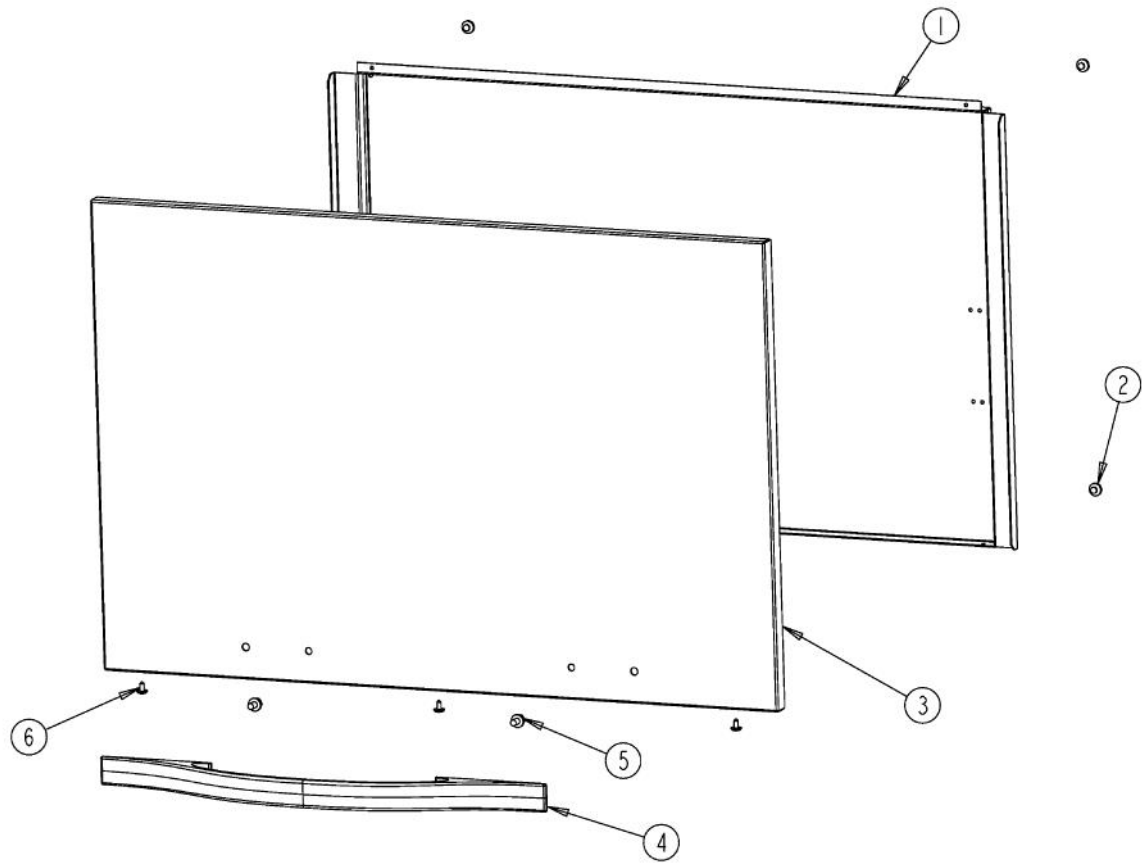

Ref #	Part Number	Qty.	Description
1	B20013417		OUTER TOP PANEL (VMWC172)
2	PC020100		LATERAL HINGE RH (VMWC/DMWC)
3	B20013492		O/S SIDE RH (VMWC102/DMWC101)
4	PD020100		NO.8 X 7/16 PHILLIP HD KNIFE SCREW
5	PC020101		DOOR FITTING RH/LH (VMWC/DMWC)
6	B20013494		27 REAR PANEL VMWC/DMWC
7	PD020032		SRW-8(A)X3/8PH.WFR HD 7/16DIAXNICL
8	B2003121		ADJUSTMENT BRKT (VMWC)
9	B20013497		27 BOTTOM PANEL VMWC/DMWC
10	PE040295		TOP/BOTTOM TRIM (VMWC172)
11	PE040301		SIDE TRIM (VMWC)
12	B20013493		O/S SIDE LH (VMWC102/DMWC101)
13	PC020099		LATERAL HINGE LH (VMWC/DMWC)
14	PC020102		PISTON
15	PD020150		NO.6 X 1/2 PH. CT. SK. SMS. ``SS``
16	PC020096		27 PROFILE ROD (VMWC171/DMWC170)
17	PD020087		10 X 1/2 PAN PH. TEK ZINC

Ref #	Part Number	Qty.	Description
1	C90013452BK		INNER DOOR PANEL
2	PD040004		GROMMET BUMPER
3	B92013451		OUTER DOOR PANEL - SS
	C92013451BK		OUTER DOOR PANEL - BK
	C92013451BT		OUTER DOOR PANEL - BT
	C92013451GG		OUTER DOOR PANEL - GG
	C92013451SG		OUTER DOOR PANEL - SG
	C92013451WH		OUTER DOOR PANEL - WH
4	PE030167		30 DOOR HANDLE
	PE030167PVD		30 DOOR HANDLE PVD
5	PD010019		BLT-1/4-20X3/8HEX WASHER SERATED
6	PD020032		SRW-8(A)X3/8PH.WFR HD 7/16DIAXNICL
NI	G32014453BK		COMPLETE DOOR ASSEMBLY - BK
	G32014453BKBR		COMPLETE DOOR ASSEMBLY - BK / BR
	G32014453BT		COMPLETE DOOR ASSEMBLY - BT
	G32014453BTBR		COMPLETE DOOR ASSEMBLY - BT / BR
	G32014453GG		COMPLETE DOOR ASSEMBLY - GG
	G32014453GGBR		COMPLETE DOOR ASSEMBLY - GG / BR
	G32014453SG		COMPLETE DOOR ASSEMBLY - SG
	G32014453SGBR		COMPLETE DOOR ASSEMBLY - SG / BR
	G32014453SS		COMPLETE DOOR ASSEMBLY - SS
	G32014453SSBR		COMPLETE DOOR ASSEMBLY - SS / BR
	G32014453WH		COMPLETE DOOR ASSEMBLY - WH
	G32014453WHBR		COMPLETE DOOR ASSEMBLY - WH / BR