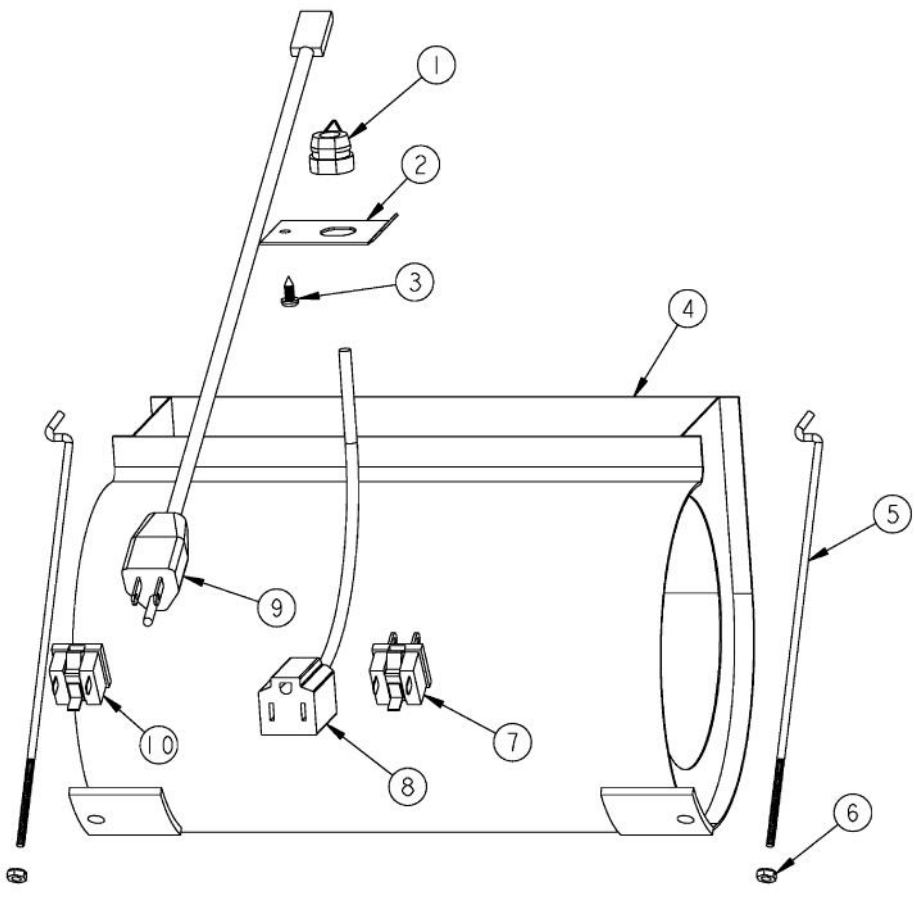

Ref #	Part Number	Qty.	Description
1	B2008710		36 HOOD I/S SIDE LH DBCV3682
2	PD040005		SNAP BUSHING - 7/8
3	A20010270		LT/FAN SWITCH BRKT (DCH30/36)
4	PE050170		LIGHT CONTROL (VIH54/66 DCH30/36 VCIH54/66)
5	PC040010		POP RIVET
6	PJ030014		HEAT SENSOR (N.O.) 160 DEG.
7	PE050168		DCH FAN/LIGHT SWITCH (DCH30/36)
8	A2103810		THERMODISC BRACKET
9	PE050169		BLOWER CONTROL (DCH30/36)
10	PD020032		SRW-8(A)X3/8PH.WFR HD 7/16DIAXNICL
11	B2008709		36 HOOD I/S SIDE RH DBCV3682
12	PE050064		LIGHT ASSEMBLY
13	000061-002		CONTROL PANEL
14	PA010089		KNOB (DESIGNER SERIES HOOD)
15	PE040232		CONTROL PANEL W/ GRAPHICS (DCH30/36)
16	PA010093		DESIGNER OVEN LT SWITCH KNOB

Ref #	Part Number	Qty.	Description
1	000062-000		CONTROL PANEL TOP
2	PD020010		10 X 3/8 GREEN GROUNDING SCREW
3	PE020058		RATING LABEL (ADHESIVE)
4	B2008199		FILTER SPACER DBCV3682 6.5 X 10.75
5	PF030337		HOOD WARNING LABEL
6	B2008180		36 FILTER SUPPORT DBCV3682
7	PD020032		SRW-8(A)X3/8PH.WFR HD 7/16DIAXNICL
8	G31010268		FILTER ASSEMBLY (DESIGNER) 13.848 X 10.375

Ref #	Part Number	Qty.	Description
1	PE070204		HEYCO STRAIN RELIEF - 7-P2
2	A2003826		ROUGH IN BOX COVER (VWH30/3610)
3	PD020087		10 X 1/2 PAN PH. TEK ZINC
4	PE050042		BLOWER INT 460 CFM 97007542
5	PD010035		BLOWER MTG ROD NO.10-24 99420464
6	PD030010		NO.10-24 KEPS NUT
7	PE070197		MALE SOCKET (3 PRONG)
8	PE070205		3 PRONG FEMALE SUPPLY CORD
9	PE070542		3-PRONG MALE CORD W/AMP CON
10	PE070541		3-PRONG FEMALE SOCKET