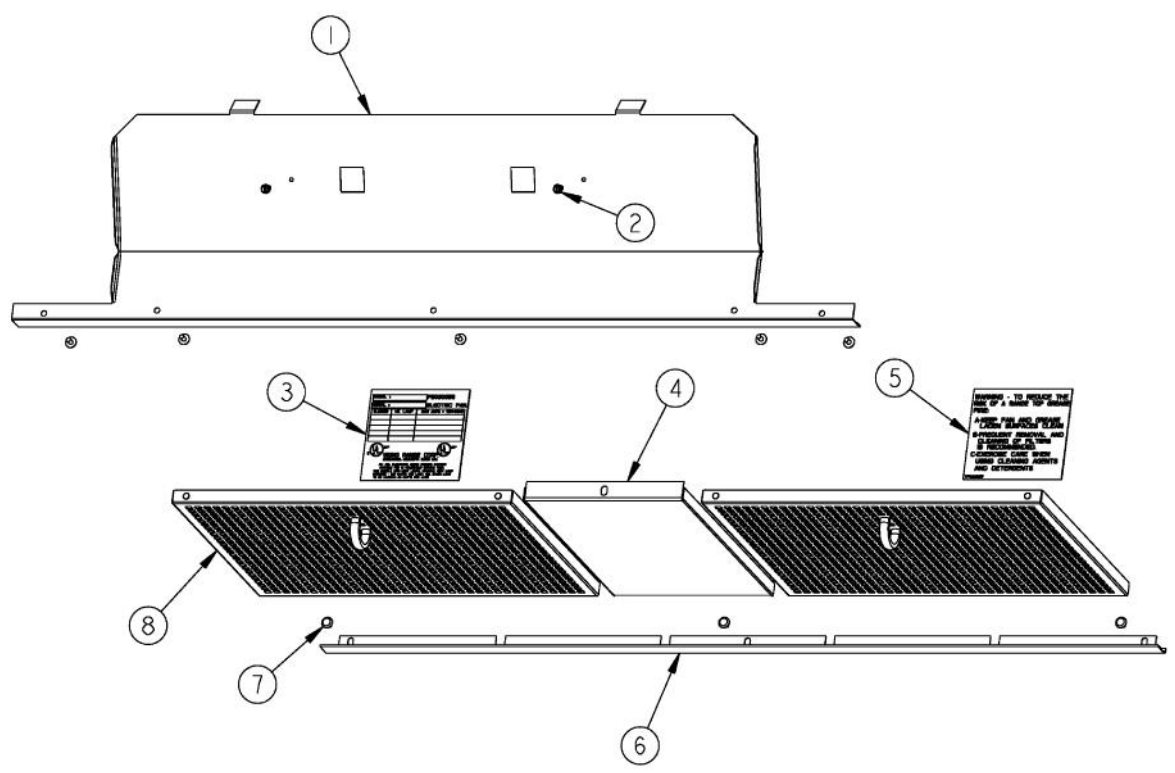

Ref #	Part Number	Qty.	Description
1	B2008710		36 HOOD I/S SIDE LH DBCV3682
2	PD040005		SNAP BUSHING - 7/8
3	A20010270		LT/FAN SWITCH BRKT (DCH30/36)
4	PE050170		LIGHT CONTROL (VIH54/66 DCH30/36 VCIH54/66)
5	PC040010		POP RIVET
6	PJ030014		HEAT SENSOR (N.O.) 160 DEG.
7	PE050168		DCH FAN/LIGHT SWITCH (DCH30/36)
8	A2103810		THERMODISC BRACKET
9	PE050169		BLOWER CONTROL (DCH30/36)
10	PD020032		SRW-8(A)X3/8PH.WFR HD 7/16DIAXNICL
11	B2008709		36 HOOD I/S SIDE RH DBCV3682
12	PE050064		LIGHT ASSEMBLY
13	000061-002		CONTROL PANEL
14	PA010089		KNOB (DESIGNER SERIES HOOD)
15	PE040232		CONTROL PANEL W/ GRAPHICS (DCH30/36)
16	PA010093		DESIGNER OVEN LT SWITCH KNOB

Ref #	Part Number	Qty.	Description
1	000062-000		CONTROL PANEL TOP
2	PD020010		10 X 3/8 GREEN GROUNDING SCREW
3	PE020058		RATING LABEL (ADHESIVE)
4	B2008199		FILTER SPACER DBCV3682 6.5 X 10.75
5	PF030337		HOOD WARNING LABEL
6	B2008180		36 FILTER SUPPORT DBCV3682
7	PD020032		SRW-8(A)X3/8PH.WFR HD 7/16DIAXNICL
8	G31010268		FILTER ASSEMBLY (DESIGNER) 13.848 X 10.375

Ref #	Part Number	Qty.	Description
1	PE070204		HEYCO STRAIN RELIEF - 7-P2
2	A2003826		ROUGH IN BOX COVER (VWH30/3610)
3	PD020087		10 X 1/2 PAN PH. TEK ZINC
4	PE050042		BLOWER INT 460 CFM 97007542
5	PD010035		BLOWER MTG ROD NO.10-24 99420464
6	PD030010		NO.10-24 KEPS NUT
7	PE070197		MALE SOCKET (3 PRONG)
8	PE070205		3 PRONG FEMALE SUPPLY CORD
9	PE070542		3-PRONG MALE CORD W/AMP CON
10	PE070541		3-PRONG FEMALE SOCKET