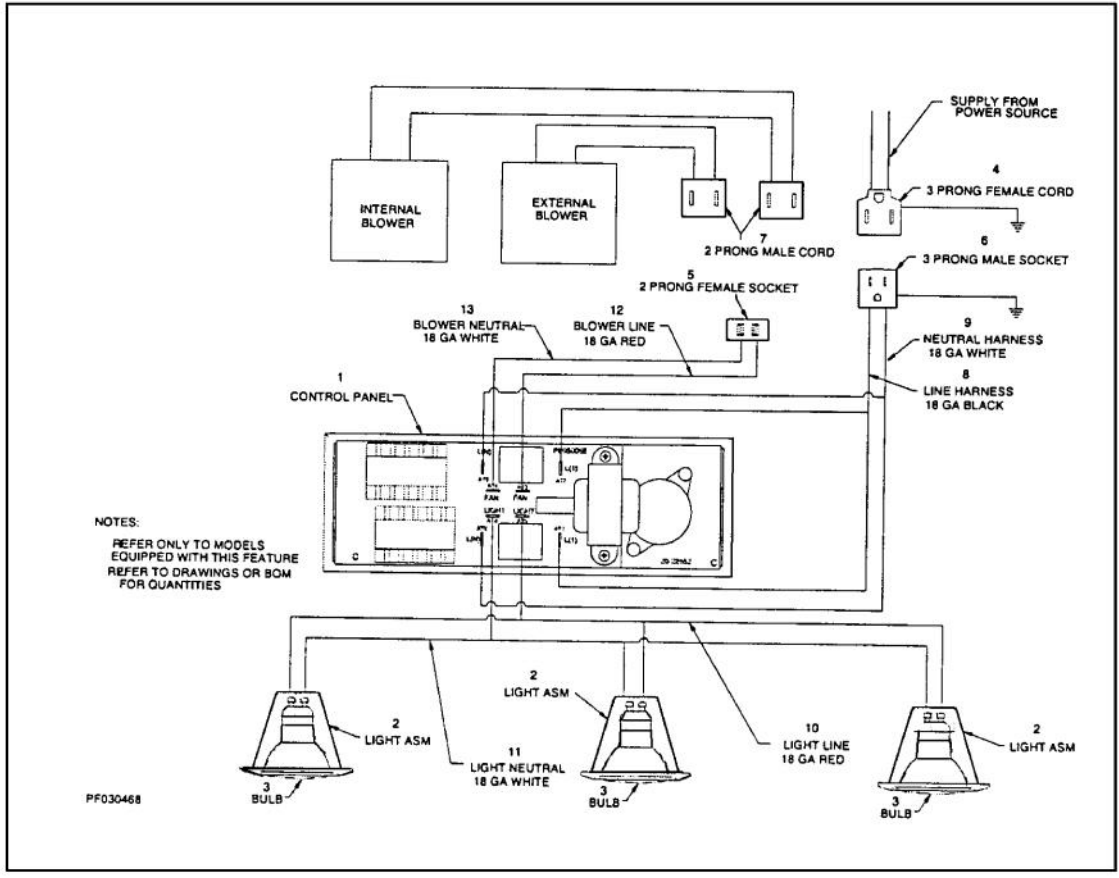

Ref #	Part Number	Qty.	Description
1	B2004692		30 CONTROL PANEL
2	B2004667		I/S SIDE PANEL RH (DTWS/L/N DSWB)
3	B2005027		I/S SIDE PANEL LH (DTWS/L/N DSWB)
4	B2004693		30 FILTER SUPT. FRONT/REAR
5	G31010266		30/42 FILTER ASSEMBLY 11.75 X 10.375
6	N/A		HEAT SHIELD - MUST ORDER ITEM NO. 11
7	PE050171		SS DESIGNER BLOWER/LIGHT CONTROL
8	PA010089		KNOB (DESIGNER SERIES HOOD)
9	PE050064		LIGHT ASSEMBLY
10	PE050081		50 WATT HALOGEN BULB
11	PE020058		RATING LABEL (ADHESIVE)
12	PF030337		HOOD WARNING LABEL
13	PE070204		HEYCO STRAIN RELIEF - 7-P2
14	PE070205		3 PRONG FEMALE SUPPLY CORD
15	PE070196		FEMALE SOCKET (2 PRONG)
16	PE070197		MALE SOCKET (3 PRONG)
17	PF030468		COMPONENT WIRING LABEL
18	F0003869		ACCESSORY RAIL - BR
19	PE030053		MIDDLE RAIL SUPPORT - BR
	PE030052		SUPPORT TUBE, HOLE THROUGH
20	PE030055		END CAP - BR
	PE030054		END CAP - SS

Ref #	Part Number	Qty.	Description
1	PE050062		SUB TO PE050171 - BLOWER/LIGHT CONTROL
2	PE050064		LIGHT ASSEMBLY
3	PE050081		50 WATT HALOGEN BULB
4	PE070205		3 PRONG FEMALE SUPPLY CORD
5	PE070196		FEMALE SOCKET (2 PRONG)
6	PE070197		MALE SOCKET (3 PRONG)
7	PE070248		2 PRONG MALE SUPPLY CORD (DIV460)
8	G4005001		DCWH30/36 LINE HARNESS
9	G4005002		DCWH30/36 NEUTRAL HARNESS
10	G4005003		DCWH36 LIGHT WIRE (BK)
11	G4005006		30/36/42 LIGHT NEUTRAL HARNESS
12	G4005004		BLOWER WIRE (BK)
13	G4005007		BLOWER NEUTRAL HARNESS30/36/42 DESI