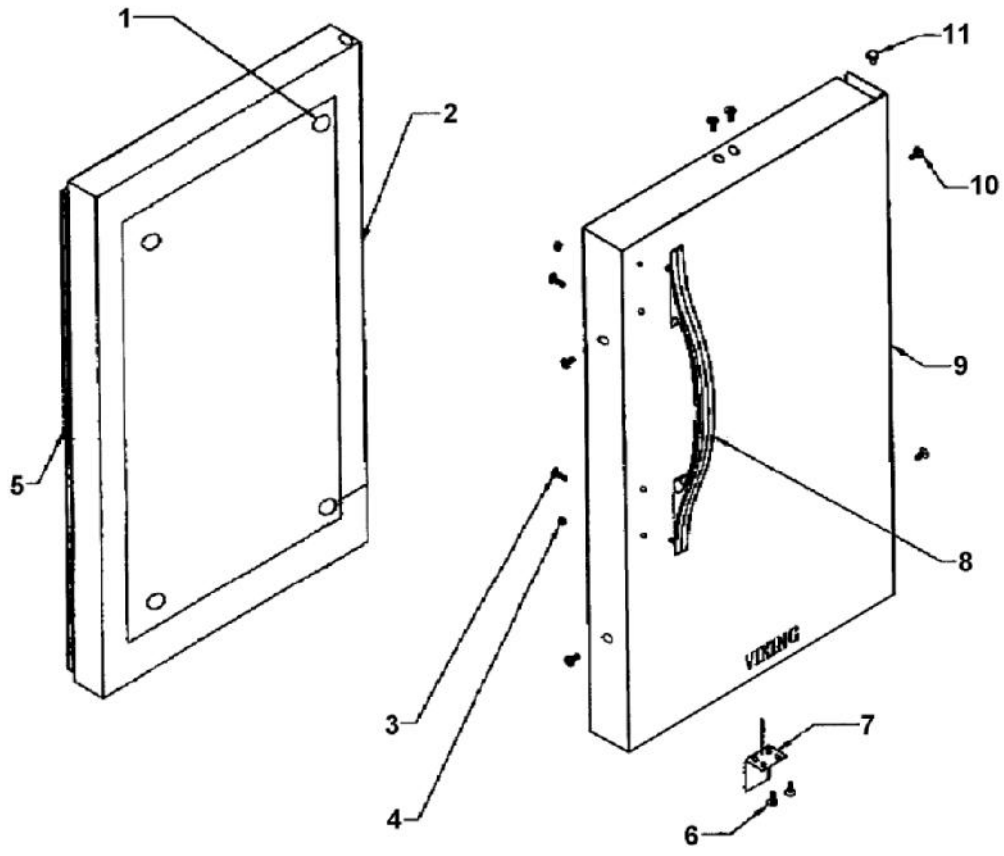

Ref #	Part Number	Qty.	Description
1	PW210035		GLASS
2	PW200049		SCREW (PACK OF 2)
3	PW200050		HEX-KEP NUT (42247454)
4	PW200051		SCREW
5	PW220012		SUB TO PW220003 - STRIKER PLATE 41004710
6	PE030090		DOOR HANDLE - SS
6	PE030090PVD		DOOR HANDLE 27 XBRX PVD
7	PW230027		DOOR HANDLE FRAME (LH) 42243782
7	PW230025		DOOR HANDLE FRAME (RH) (42243781)
8	PW200052		SUB TO PW200035 - SCREW (41005535)
NI	G5098058SS		SUB TO 002543-000 - COMPLETE DOOR ASSEMBLY - SS (LH)
NI	G5098058SSBR		COMPLETE DOOR ASSY. - SSBR (LH)
NI	G5098059SS		COMPLETE DOOR ASSEMBLY - SS (RH)
NI	G5098059SSBR		COMPLETE DOOR ASSY. - SSBR (RH)