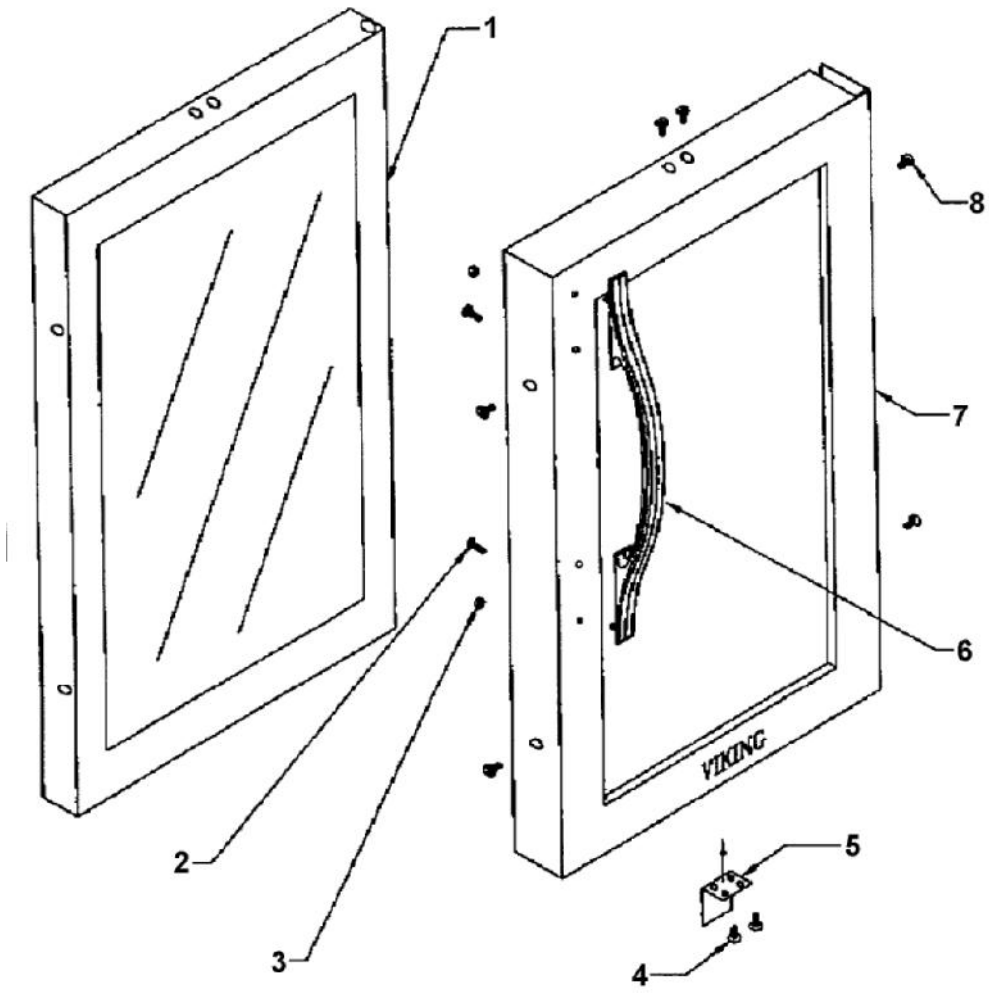

Ref #	Part Number	Qty.	Description
1	PW210035		GLASS
2	PW200049		SCREW (PACK OF 2)
3	PW200050		HEX-KEP NUT (42247454)
4	PW200051		SCREW
5	PW220012		SUB TO PW220003 - STRIKER PLATE 41004710
6	PE030090		DOOR HANDLE - SS
6	PE030090PVD		DOOR HANDLE 27 XBRX PVD
7	PW230027		DOOR HANDLE FRAME (LH) 42243782
7	PW230025		DOOR HANDLE FRAME (RH) (42243781)
8	PW200052		SUB TO PW200035 - SCREW (41005535)
NI	G5098058SS		SUB TO 002543-000 - COMPLETE DOOR ASSEMBLY - SS (LH)
NI	G5098058SSBR		COMPLETE DOOR ASSY. - SSBR (LH)
NI	G5098059SS		COMPLETE DOOR ASSEMBLY - SS (RH)
NI	G5098059SSBR		COMPLETE DOOR ASSY. - SSBR (RH)