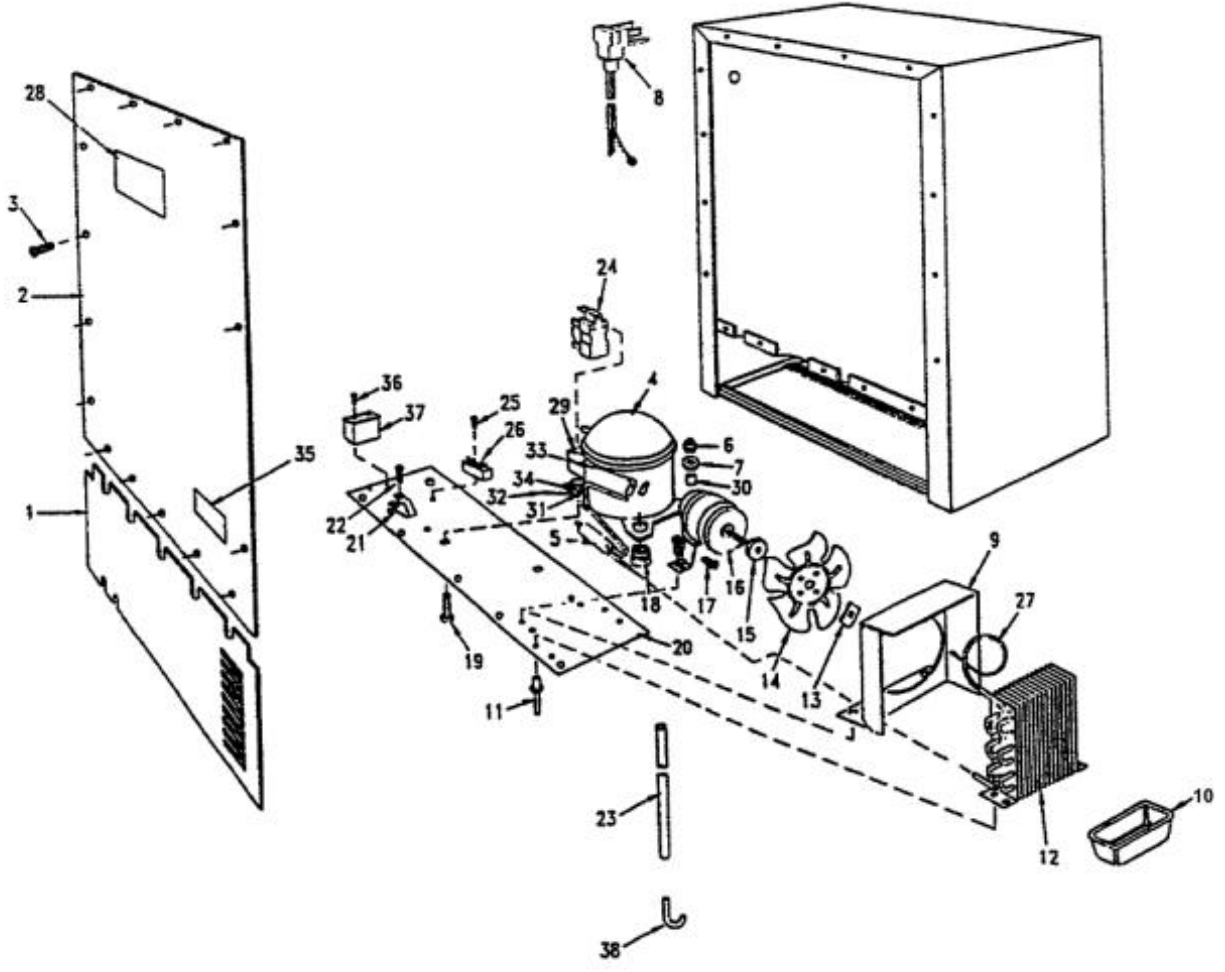

Ref #	Part Number	Qty.	Description
1	PW210019		CABINET
2	PW200009		EVAPORATOR SPACER
3	PW220001		LIGHT SHIELD (VUWC140)X42242070
4	PW240013		LAMP SOCKET (VUWC140) X 2240003A
5	PW240014		LIGHT BULB 15 WATT VUWC 2240004A
6	PW220002		LENS COVER,INTER. LGT(VUWC)42242035
7	PW200010		SCREW, LENS COVER (QTY OF 2)
8	PW200001		EVAPORATOR ASSEMBLY 42241493
9	PW200001		EVAPORATOR ASSEMBLY 42241493
10	PW230003		EVAPORATOR TRIM (VUWC140) 42241384
11	PW210012		DRIP TRAY & 2 POP RVT(VUWC)42242603
12	PW240019		THERMOSTAT
13	PW240015		SUB TO PW240028
14	PW230004		THERMOSTAT KNOB (VUWC140)X42241950
15	PW210003		GRILLE, (VUWC140) X 42242485
16	PW200003		SCREW 42242847 (PKG 20)
17	PW240017		LIGHT SWITCH PLUNGER VUWC 42241373
18	PW230012		LIGHT SWITCH, PLUNGER XBKX 42242915
19	PW200011		P CLAMP & SCREWS (PKG 20) 42242071
20	PW200004		SCREW LENS COVER 42243354
21	PW210004		BTM WINE RACK W/ P CLAMPS 42242072
22	PW210005		FRONT SHIELD(VUWC140)X 41003674
23	PW200005		DART CLIP, FRONT SHROUD
24	PW240021		DRAIN TUBE (42242079)
25	PW200006		SCREW
26	PW200012		CAPS, EVAPOR. PORTS(VUWC)X42242606
27	PW200013		SUB TO PW200018 - HOLE PLUG WHITE
28	PW200007		SCREW, EVAPOR. (VUWC140)X 08204902
29	PW200014		3/4 WHITE SPACER (41002929)
30	PW210017		WIRE SHELF TOP (42242958)
31	PW200015		SCREWS 08205079
32	PW210022		LARGE GLASS SHELF & TRIM 42243083
33	PW210008		MID WINE RACK W/ P CLAMPS 42241943
34	PW220007		J TRAP
35	PW200008		SCREW
36	PW220005		SPACER, GLASS SHELF 42242960(PKG2)
37	PW210023		SHORT GLASS SHELF AND TRIM