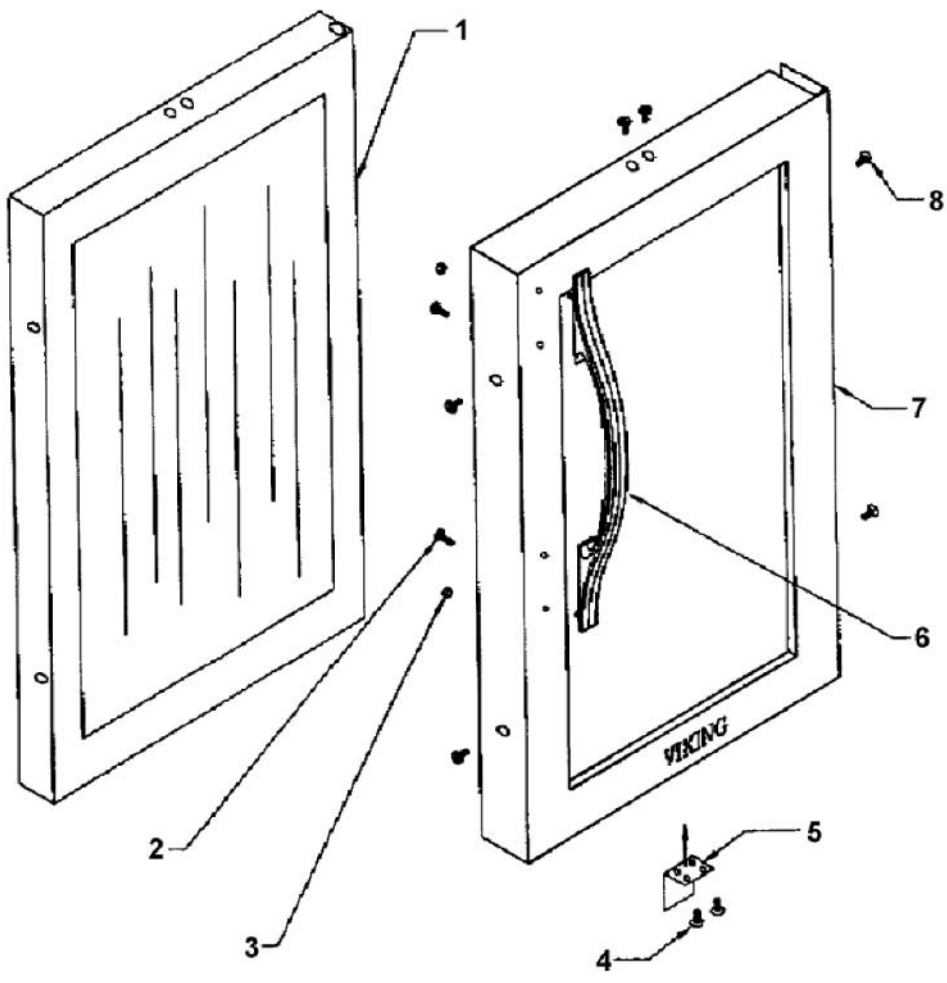

Ref #	Part Number	Qty.	Description
1	PW210034		GLASS (FLUTED) 42244128
2	PW200049		SCREW (PACK OF 2)
3	PW200050		HEX-KEP NUT (42247454)
4	PW200051		SCREW
5	PW220012		SUB TO PW220003 - STRIKER PLATE 41004710
6	PE030090		DOOR HANDLE - SS
6	PE030090PVD		DOOR HANDLE 27 XBRX PVD
7	PW230027		DOOR HANDLE FRAME (LH) 42243782
7	PW230025		DOOR HANDLE FRAME (RH) (42243781)
8	PW200052		SUB TO PW200035 - SCREW (41005535)
NI	G5098060SS		DR. ASSY DUWC/DUAR140 XSSX FLUT. LH (42246351)
NI	G5098060SSBR		COMPLETE DOOR ASSY. (LH) - BR
NI	G5098064SS		DR. ASSY DUWC/DUAR140 XSSX FLUT. RH - 42246346
NI	G5098064SSBR		COMPLETE DOOR ASSEMBLY - SSBR (RH)