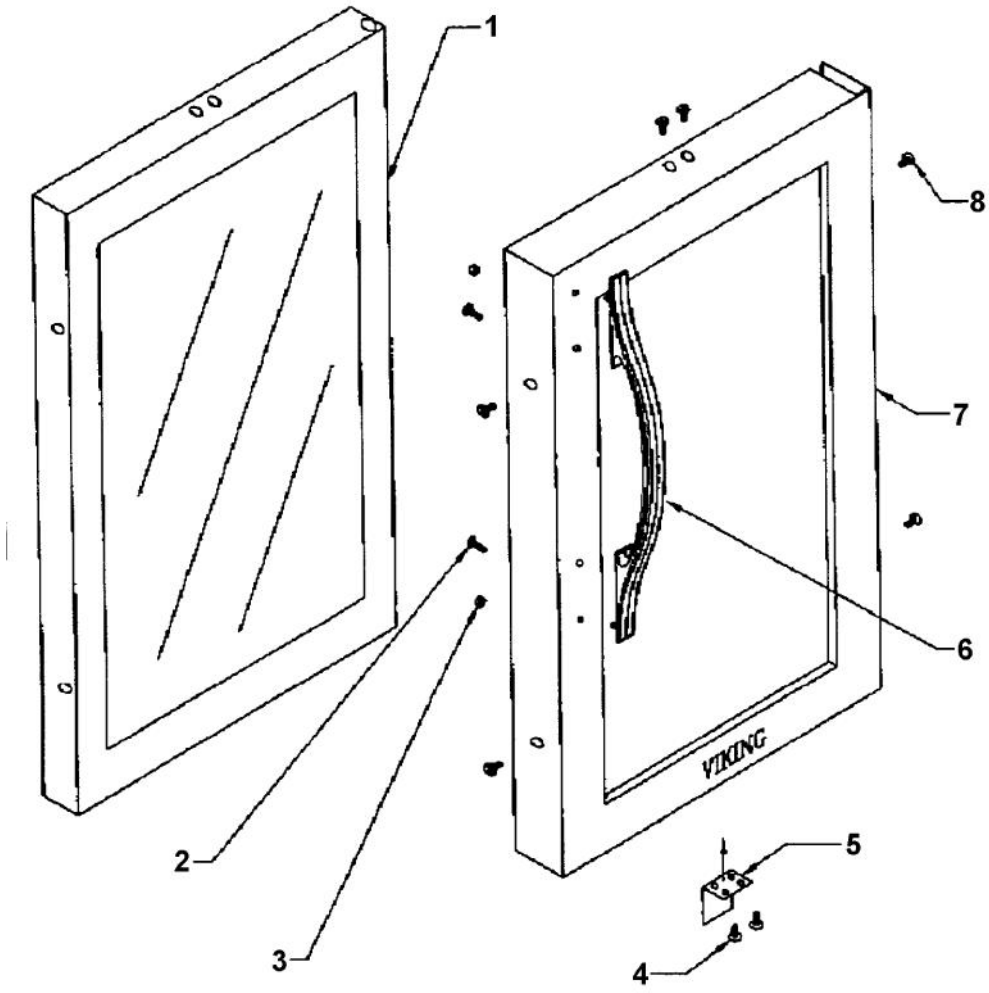

Ref #	Part Number	Qty.	Description
NI	PW230127		GASKET, DOOR
1	PW210035		GLASS
2	PW200049		SCREW (PACK OF 2)
3	PW200050		HEX-KEP NUT (42247454)
4	PW200051		SCREW
5	PW220012		SUB TO PW220003 - STRIKER PLATE 41004710
6	PE030090		DOOR HANDLE - SS
	PE030090PVD		DOOR HANDLE 27 XBRX PVD
7	PW230027		DOOR HANDLE FRAME (LH) 42243782
	PW230025		DOOR HANDLE FRAME (RH) (42243781)
8	PW200052		SUB TO PW200035 - SCREW (41005535)
NI	G5098058SS		SUB TO 002543-000 - COMPLETE DOOR ASSEMBLY - SS (LH)
	G5098058SSBR		COMPLETE DOOR ASSY. - SSBR (LH)
NI	G5098059SS		COMPLETE DOOR ASSEMBLY - SS (RH)
	G5098059SSBR		COMPLETE DOOR ASSY. - SSBR (RH)