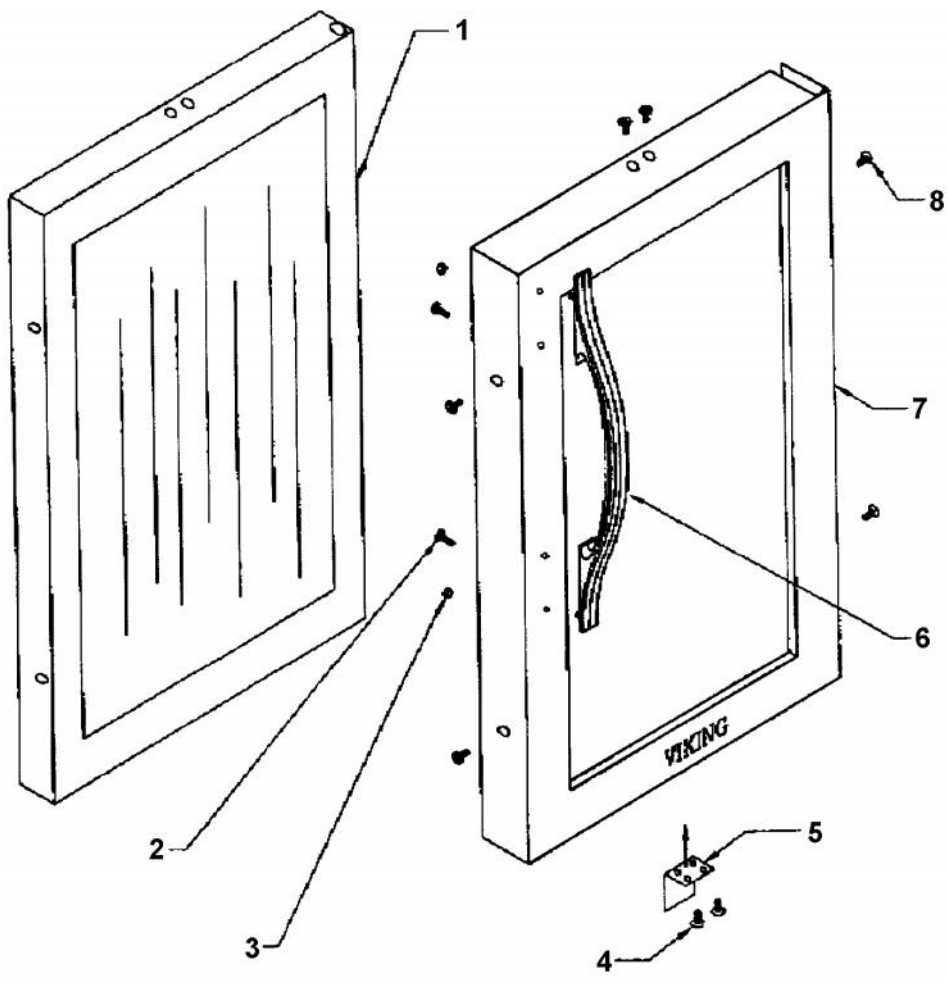

Ref #	Part Number	Qty.	Description
1	PW210034		GLASS (FLUTED) 42244128
NI	PW230127		GASKET, DOOR
2	PW200049		SCREW (PACK OF 2)
3	PW200050		HEX-KEP NUT (42247454)
4	PW200051		SCREW
5	PW220012		SUB TO PW220003 - STRIKER PLATE 41004710
6	PE030090		DOOR HANDLE - SS
	PE030090PVD		DOOR HANDLE 27 XBRX PVD
7	PW230027		DOOR HANDLE FRAME (LH) 42243782
	PW230025		DOOR HANDLE FRAME (RH) (42243781)
8	PW200052		SUB TO PW200035 - SCREW (41005535)
NI	G5098060SS		DR. ASSY DUWC/DUAR140 XSSX FLUT. LH (42246351)
	G5098060SSBR		COMPLETE DOOR ASSY. (LH) - BR
	G5098064SS		DR. ASSY DUWC/DUAR140 XSSX FLUT. RH - 42246346
	G5098064SSBR		COMPLETE DOOR ASSEMBLY - SSBR (RH)