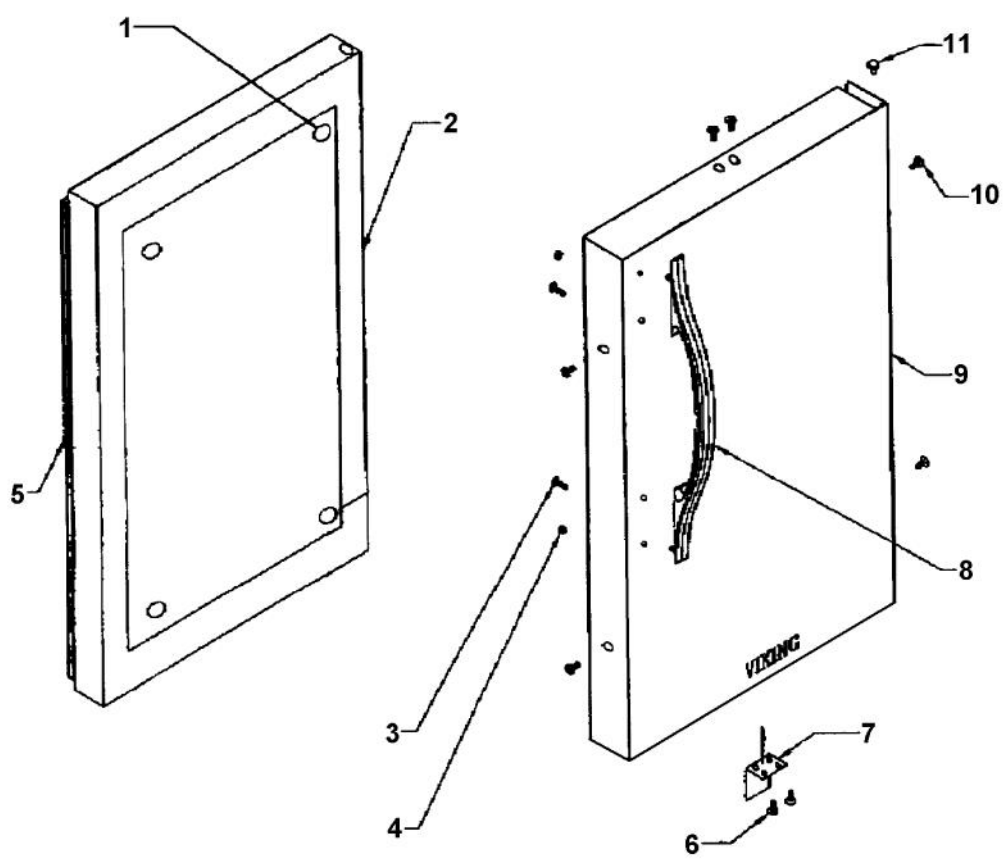

Ref #	Part Number	Qty.	Description
NI	PW230127		GASKET, DOOR
1	PW210035		GLASS
2	PW200049		SCREW (PACK OF 2)
3	PW200050		HEX-KEP NUT (42247454)
4	PW200051		SCREW
5	PW220012		SUB TO PW220003 - STRIKER PLATE 41004710
6	PE030090		DOOR HANDLE - SS
	PE030090PVD		DOOR HANDLE 27 XBRX PVD
7	PW230027		DOOR HANDLE FRAME (LH) 42243782
	PW230025		DOOR HANDLE FRAME (RH) (42243781)
8	PW200052		SUB TO PW200035 - SCREW (41005535)
NI	G5098058SS		SUB TO 002543-000 - COMPLETE DOOR ASSEMBLY - SS (LH)
	G5098058SSBR		COMPLETE DOOR ASSY. - SSBR (LH)
NI	G5098059SS		COMPLETE DOOR ASSEMBLY - SS (RH)
	G5098059SSBR		COMPLETE DOOR ASSY. - SSBR (RH)