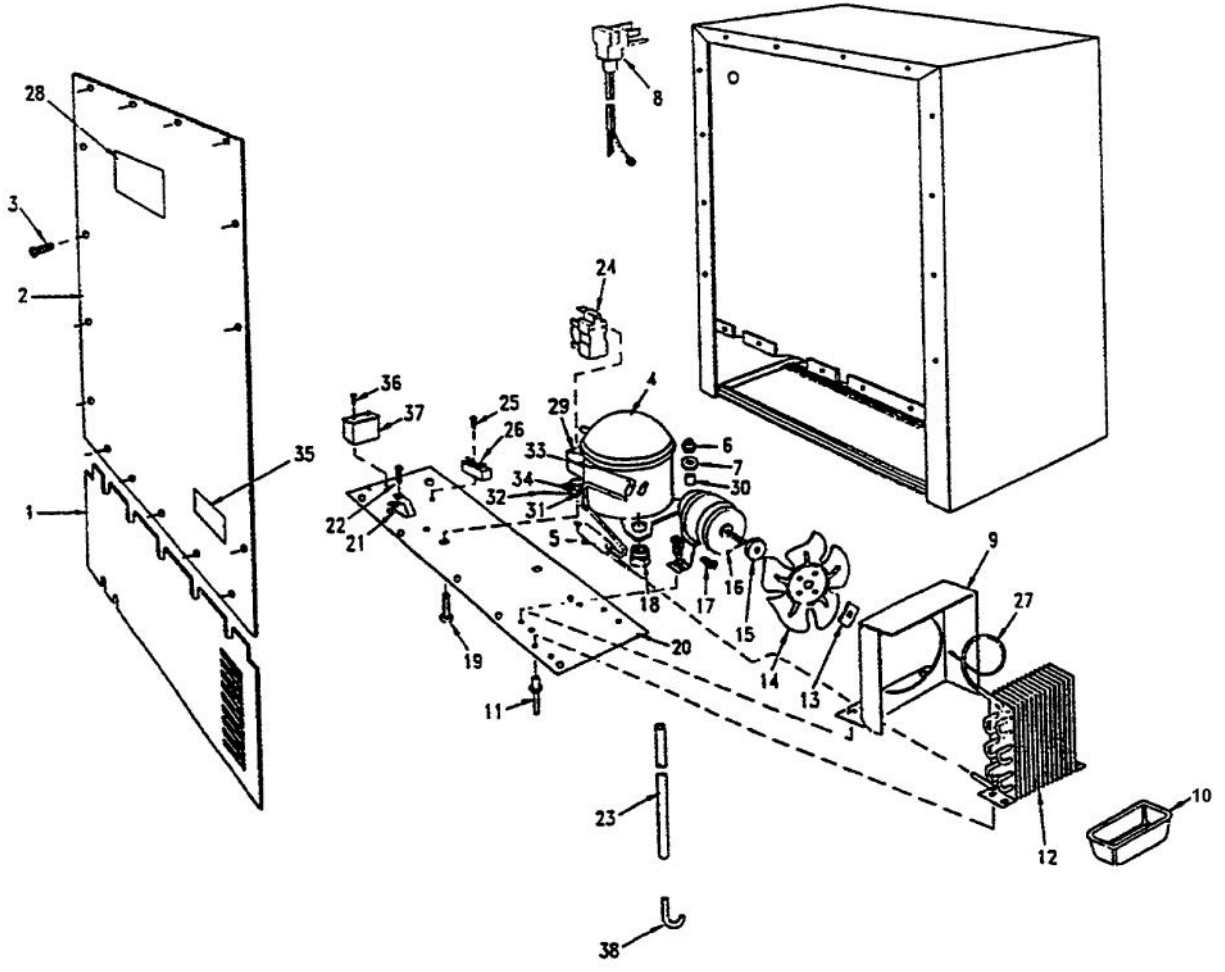

Ref #	Part Number	Qty.	Description
1	PW210019		CABINET
2	PW200009		EVAPORATOR SPACER
3	PW220001		LIGHT SHIELD (VUWC140)X42242070
4	PW240013		LAMP SOCKET (VUWC140) X 2240003A
5	PW240014		LIGHT BULB 15 WATT VUWC 2240004A
6	PW220002		LENS COVER,INTER. LGT(VUWC)42242035
7	PW200010		SCREW, LENS COVER (QTY OF 2)
8	PW240058		EVAPORATOR, VUAR141 (42244045)
9	PW200001		EVAPORATOR ASSEMBLY 42241493
10	025224-000		EVAPORATOR TRIM XBLACK
11	PW210012		DRIP TRAY & 2 POP RVT(VUWC)42242603
12	PW240019		THERMOSTAT
13	PW240015		SUB TO PW240028
14	PW230004		THERMOSTAT KNOB (VUWC140)X42241950
15	PW210003		GRILLE, (VUWC140) X 42242485
16	PW200003		SCREW 42242847 (PKG 20)
17	PW240017		LIGHT SWITCH PLUNGER VUWC 42241373
18	PW230012		LIGHT SWITCH, PLUNGER XBKX 42242915
19	PW200011		P CLAMP & SCREWS (PKG 20) 42242071
20	PW200004		SCREW LENS COVER 42243354
21	PW210004		BTM WINE RACK W/ P CLAMPS 42242072
22	PW210005		FRONT SHIELD(VUWC140)X 41003674
23	PW200005		DART CLIP, FRONT SHROUD
24	PW240021		DRAIN TUBE (42242079)
25	PW200006		SCREW
26	PW200012		CAPS, EVAPOR. PORTS(VUWC)X42242606
27	PW200013		SUB TO PW200018 - HOLE PLUG WHITE
28	PW200007		SCREW, EVAPOR. (VUWC140)X 08204902
29	PW200014		3/4 WHITE SPACER (41002929)
30	PW210017		WIRE SHELF TOP (42242958)
31	PW200015		SCREWS 08205079
32	PW210022		LARGE GLASS SHELF & TRIM 42243083
33	PW210008		MID WINE RACK W/ P CLAMPS 42241943
34	PW220007		J TRAP
35	PW200008		SCREW
36	PW220005		SPACER, GLASS SHELF 42242960(PKG2)
37	PW210023		SHORT GLASS SHELF AND TRIM