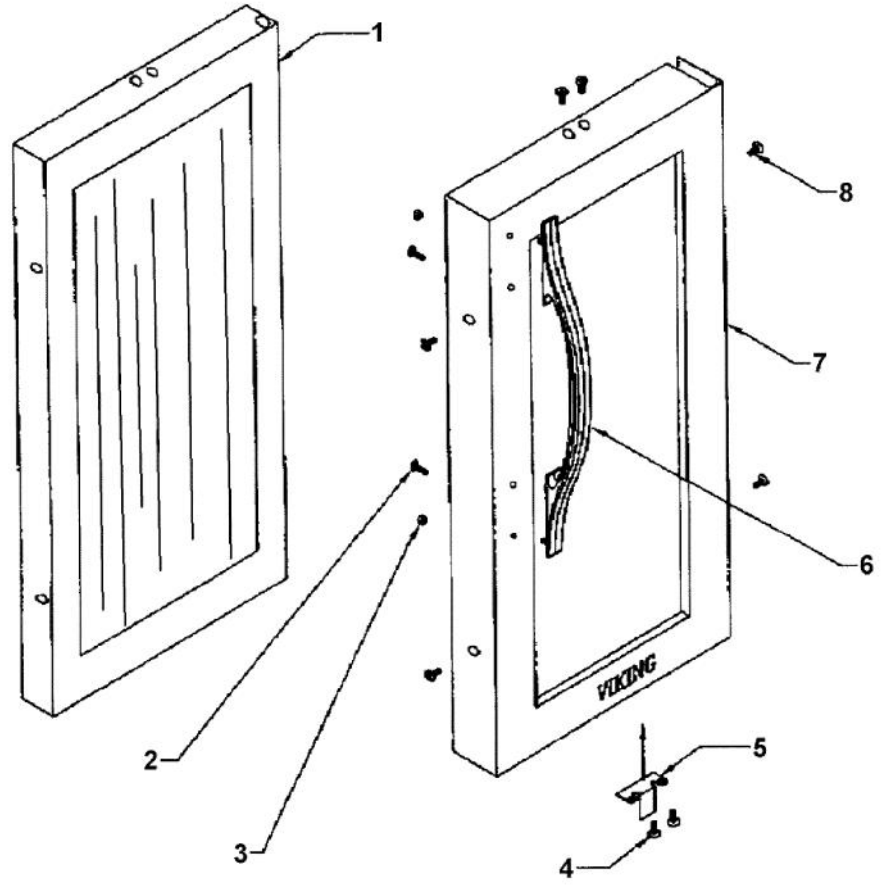

Ref #	Part Number	Qty.	Description
1	PW210037		FLUTED DOOR W/O FRAME (42243722)
2	PW200049		SCREW (PACK OF 2)
3	PW200050		HEX-KEP NUT (42247454)
4	PW200051		SCREW
5	PW220013		STRIKER PLATE (41006713)
6	PE030090		HANDLE - SS
	PE030090PVD		DOOR HANDLE 27 XBRX PVD
7	PW230031		DOOR HANDLE FRAME (LH)
			DOOR HANDLE FRAME (RH)
8	PW200052		SUB TO PW200035 - SCREW (41005535)
NI	G5098069SS		DR ASSY DUWC/DUAR150 XSSX FLU. LH
	G5098069SSBR		COMPLETE DOOR ASSY - SSBR (LH)
NI	G5098070SS		COMPLETE DOOR ASSY - SS (RH)
	G5098070SSBR		COMPLETE DOOR ASSY - SSBR (RH)