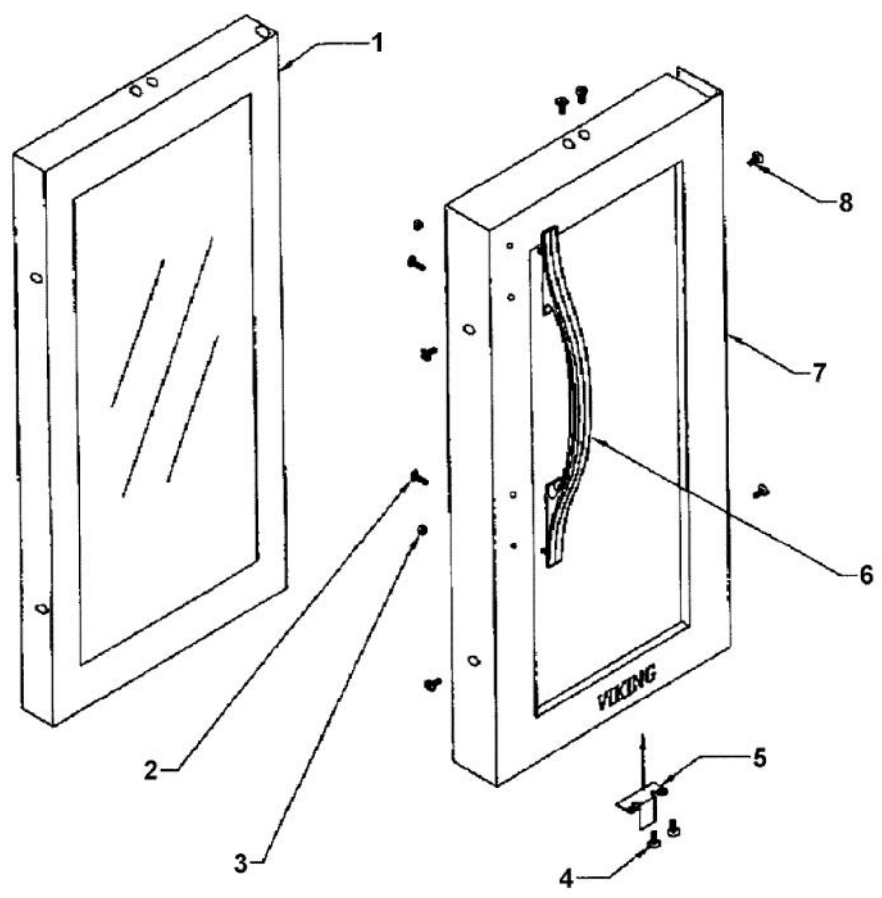

Ref #	Part Number	Qty.	Description
1	PW210036		CLEAR GLASS (42244130)
2	PW200049		SCREW (PACK OF 2)
3	PW200050		HEX-KEP NUT (42247454)
4	PW200051		SCREW
5	PW220013		STRIKER PLATE (41006713)
6	PE030090		HANDLE - SS
	PE030090PVD		DOOR HANDLE 27 XBRX PVD
7	PW230031		DOOR HANDLE FRAME (LH)
			DOOR HANDLE FRAME (RH)
8	PW200052		SUB TO PW200035 - SCREW (41005535)
NI	G5098067SS		DUAR/WC 150 GLD L SSDF DOOR ASSY
	G5098067SSBR		COMPLETE DOOR ASSY - SSBR (LH)
NI	G5098068SS		DR ASSY DUWC/DUAR150 XSSX CLR. RH 42244074
	G5098068SSBR		COMPLETE DOOR ASSY - SSBR (RH)