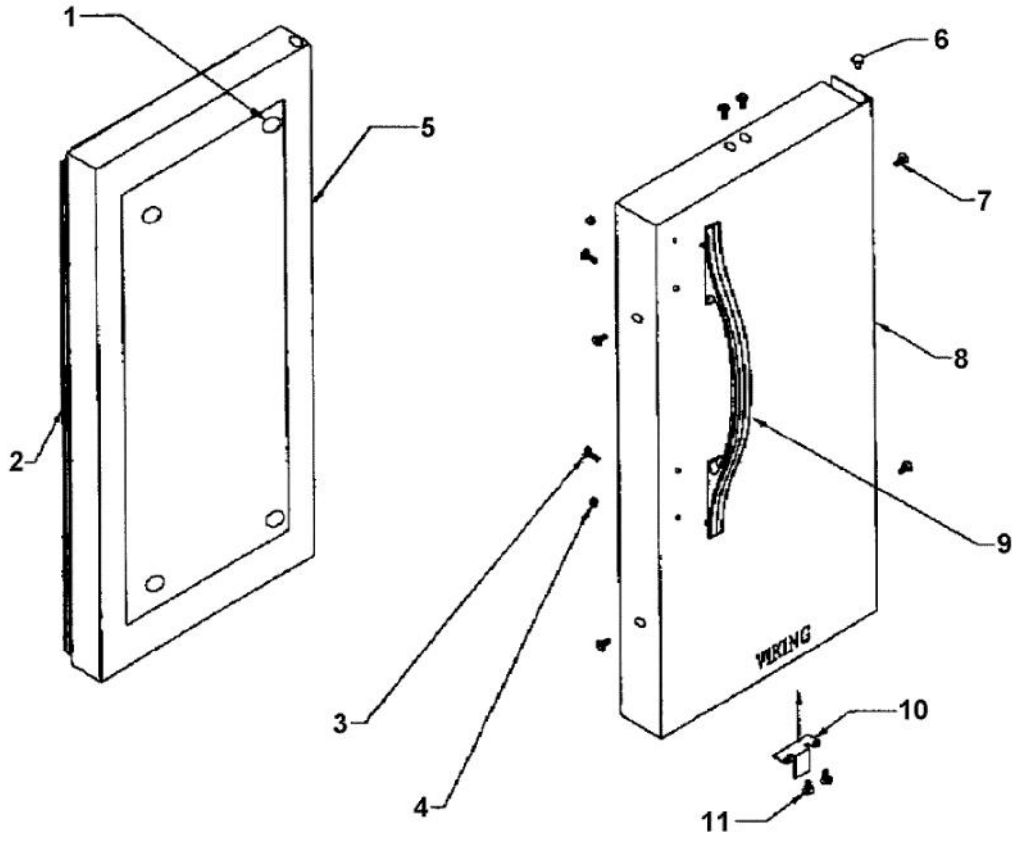

Ref #	Part Number	Qty.	Description
1	PW300138		HOLE PLUG
2	PW240036		EVAPORATOR ASSEMBLY 42243577
3	PW200004		SCREW LENS COVER 42243354
4	PW210026		RACK STRIP
5	PW200042		POP RIVET
6	PW210027		DRIP TRAY (42242903)
7	PW240037		LIGHT EXTRUSION 41005657
8	PW210028		WIRE SHELF 42243598
NI	PW210029		GLASS SHELF 42243597
NI	PW210030		WINE RACK 42243599
9	PW240038		AURA LIGHT ASSY
10	PW200043		LOCK WASHER
11	PW200008		SCREW
12	PW200003		SCREW 42242847 (PKG 20)
	PW300144		SCREW, GRILLE - WH (VUIM) 42243104
13	PW240016		ON / OFF SWITCH
	PW240039		LIGHT SWITCH - BLACK GRILLE
14	PW240040		ON / OFF SWITCH
15	PW210031		GRILLE-BLACK 42242909
	PW210032		GRILLE-WHITE (41005742)
NI	PW300251		LEVELING LEGS