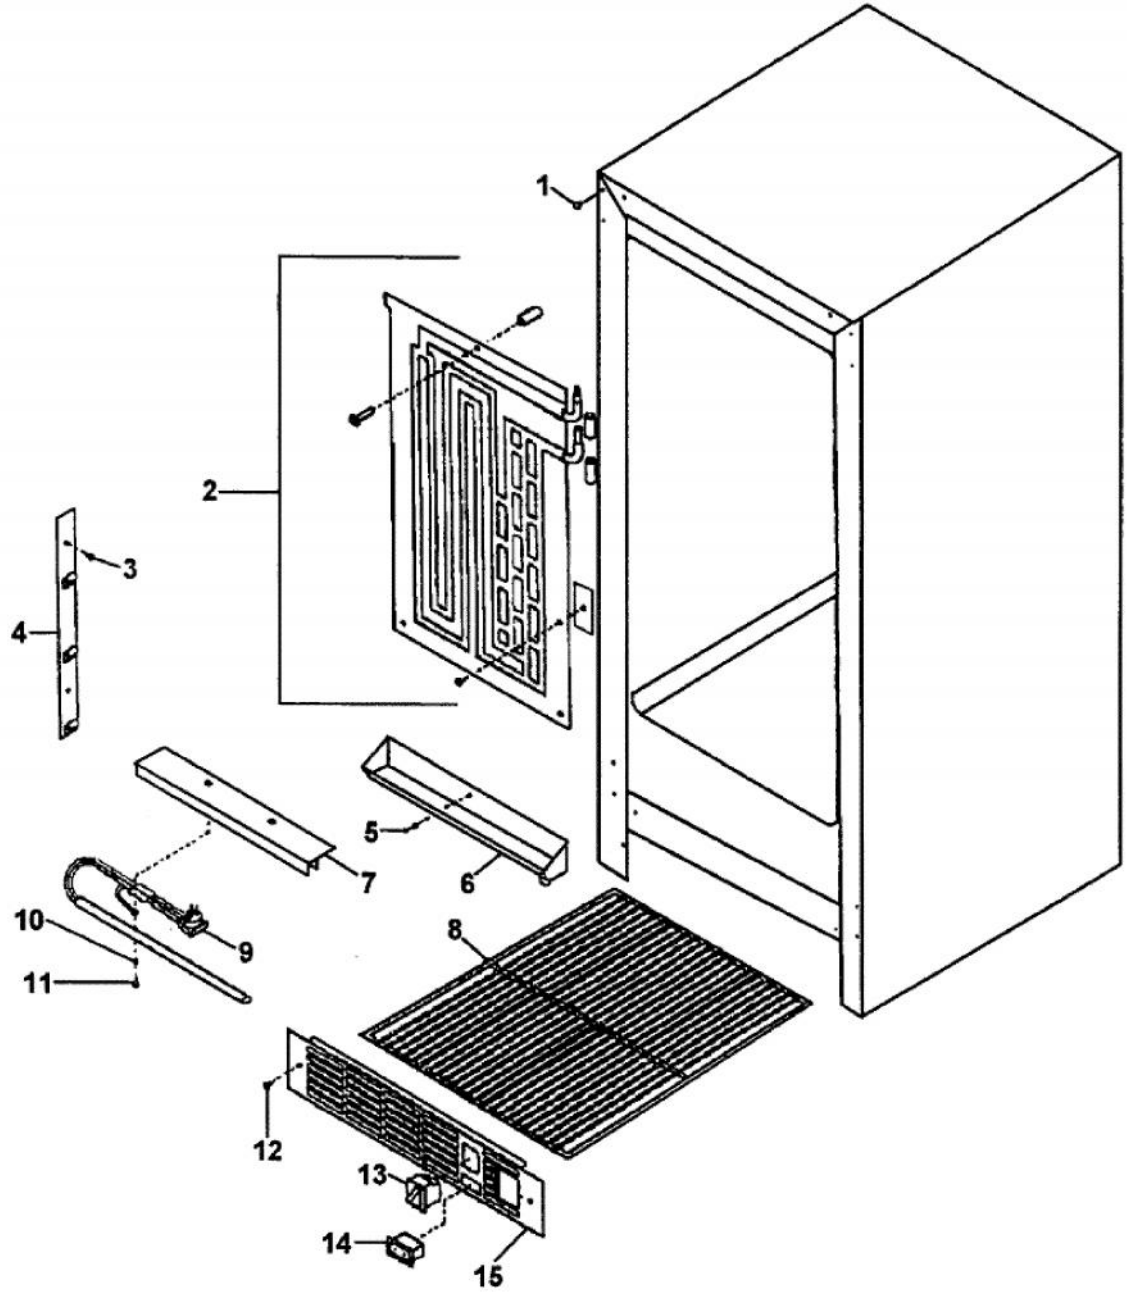

Functional Parts

Ref #	Part Number	Qty.	Description
1	PW240012		RUN CAPACITOR (VUWC140) 42242061
2	PW240041		COMPRESSOR 15 (42242896)
3	PW240029		CONDENSER 42242893
4	PW240036		EVAPORATOR ASSEMBLY 42243577
5	PW300152		FAN MOTOR ASSY (VUIM150) 42244701
6	PW240039		LIGHT SWITCH - BLACK GRILLE
7	PW240016		ON / OFF SWITCH
8	PW240040		ON / OFF SWITCH
9	PW240007		PTC STARTER (VUWC140) 42242427
10	PW240033		SSAC CONTROL
11	PW240008		TERMINAL BLOCK VUWC140 42242407

Ref #	Part Number	Qty.	Description
1	Not Replacable		CABINET ASSEMBLY
2	PW240029		CONDENSER 42242893
3	PW300141		POP RIVET, SS (VUIM150) 42243617
4	PW240030		DRIER (42242894)
5	PW300152		FAN MOTOR ASSY (VUIM150) 42244701
6	PW210024		FAN SHROUD
7	PW240041		COMPRESSOR 15 (42242896)
8	PW300168		CARRIAGE BOLT (VUIM150) 42243618
9	PW300143		LOCK WASHER (VUIM150) 42243619
10	PW300169		LOCK NUT
11	PW240031		GROUND WIRE COMPRESSOR (42243623)
12	PW200027		NO. 8 STAR WASHER
13	PW200028		HEX HEAD SCREW
14	PW240007		PTC STARTER (VUWC140) 42242427
15	PW210025		BACK PANEL (42242897)
16	PW200004		SCREW LENS COVER 42243354
17	PW210014		DRIP PAN ASSY. (VUWC140)X42242055
18	PW240008		TERMINAL BLOCK VUWC140 42242407
19	PW200029		SCREW
20	PW240012		RUN CAPACITOR (VUWC140) 42242061
21	PW240033		SSAC CONTROL (AFTER 8/1/01)
22	PW240034		POWER CORD VUWC150 (41006714)
23	PW230004		THERMOSTAT KNOB (VUWC140)X42241950
24	PW200002		SCREW 8204905
25	PW220009		DRAIN TUBE J-TRAP (42242901)
26	PW240035		DRAIN TUBE 41005383