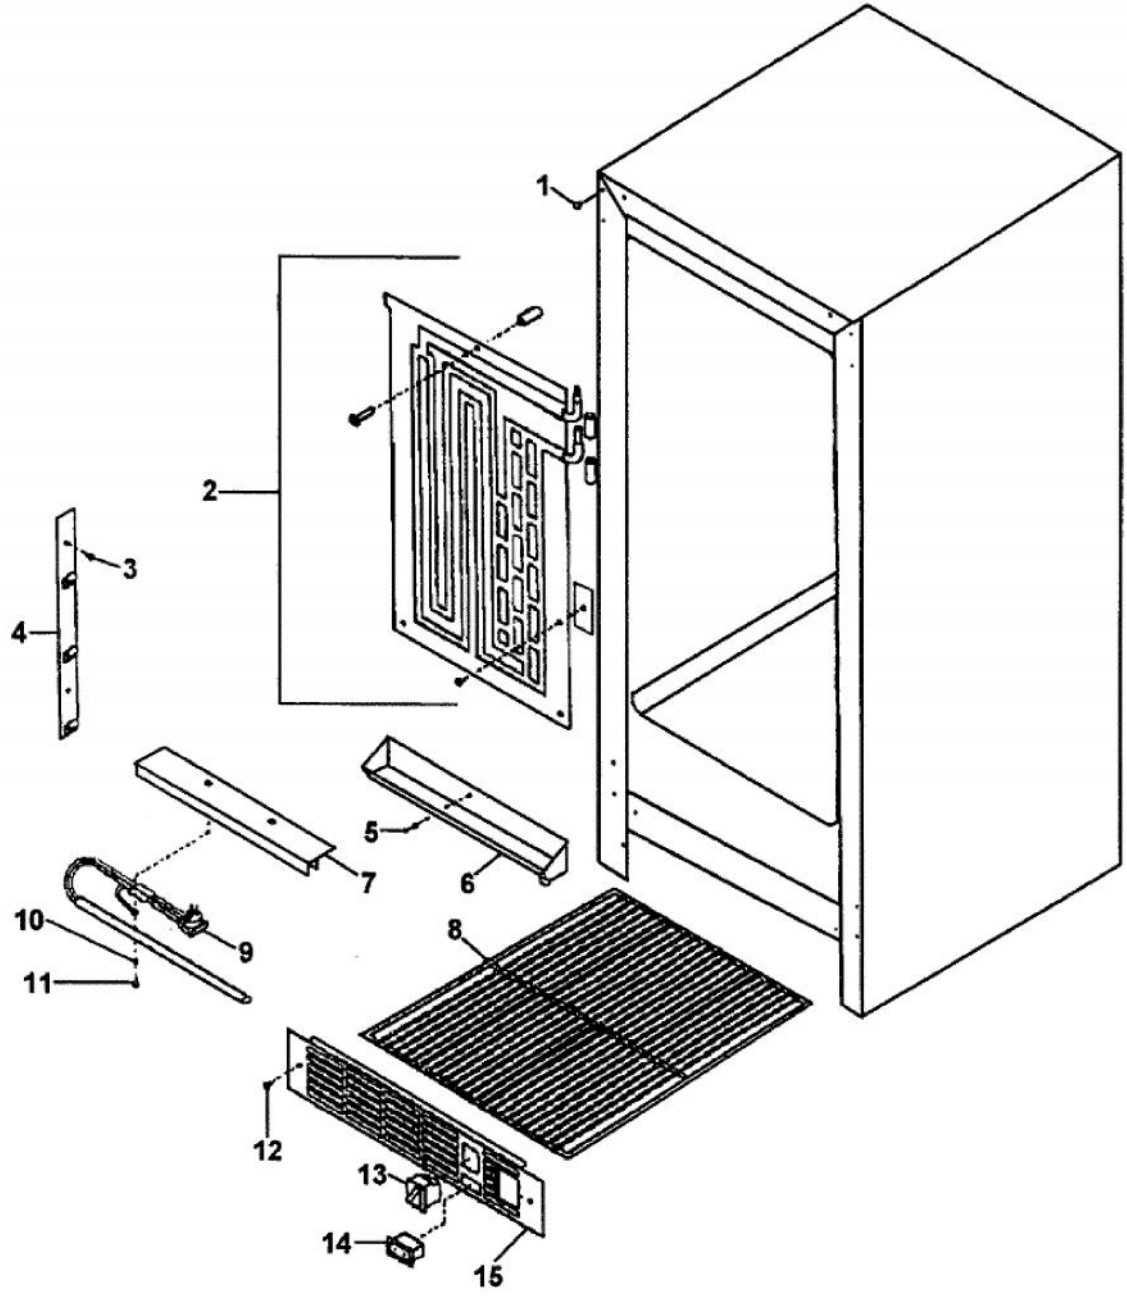

Ref #	Part Number	Qty.	Description
1	Not Replacable		CABINET ASSEMBLY
2	PW240029		CONDENSER 42242893
3	PW300141		POP RIVET, SS (VUIM150) 42243617
4	PW240030		DRIER (42242894)
5	PW300152		FAN MOTOR ASSY (VUIM150) 42244701
6	PW210024		FAN SHROUD
7	PW240041		COMPRESSOR 15 (42242896)
8	PW300168		CARRIAGE BOLT (VUIM150) 42243618
9	PW300143		LOCK WASHER (VUIM150) 42243619
10	PW300169		LOCK NUT
11	PW240031		GROUND WIRE COMPRESSOR (42243623)
12	PW200027		NO. 8 STAR WASHER
13	PW200028		HEX HEAD SCREW
14	PW240007		PTC STARTER (VUWC140) 42242427
15	PW210025		BACK PANEL (42242897)
16	PW200004		SCREW LENS COVER 42243354
17	PW210014		DRIP PAN ASSY. (VUWC140)X42242055
18	PW240008		TERMINAL BLOCK VUWC140 42242407
19	PW200029		SCREW
20	PW240012		RUN CAPACITOR (VUWC140) 42242061
21	PW240033		SSAC CONTROL
22	PW240034		POWER CORD VUWC150 (41006714)
23	PW230004		THERMOSTAT KNOB (VUWC140)X42241950
24	PW200002		SCREW 8204905
25	PW240052		J TRAP
26	PW240035		DRAIN TUBE 41005383

Ref #	Part Number	Qty.	Description
1	PW300138		HOLE PLUG
2	PW240049		151 EVAP ASSY (42244612)
3	PW200004		SCREW LENS COVER 42243354
4	PW210026		RACK STRIP
5	PW200042		POP RIVET
6	PW210027		DRIP TRAY (42242903)
7	PW240037		LIGHT EXTRUSION 41005657
8	PW210028		WIRE SHELF 42243598
NI	PW210029		GLASS SHELF 42243597
NI	PW210030		WINE RACK 42243599
9	PW240048		AURA LIGHT ASSEMBLY
10	PW200043		LOCK WASHER
11	PW200008		SCREW
12	PW200003		SCREW 42242847 (PKG 20)
	PW300144		SCREW, GRILLE - WH (VUIM) 42243104
13	PW240016		ON / OFF SWITCH
	PW240039		LIGHT SWITCH - BLACK GRILLE
14	PW240040		ON / OFF SWITCH
15	PW210031		GRILLE-BLACK 42242909
	PW210032		GRILLE-WHITE (41005742)
NI	PW300251		LEVELING LEGS