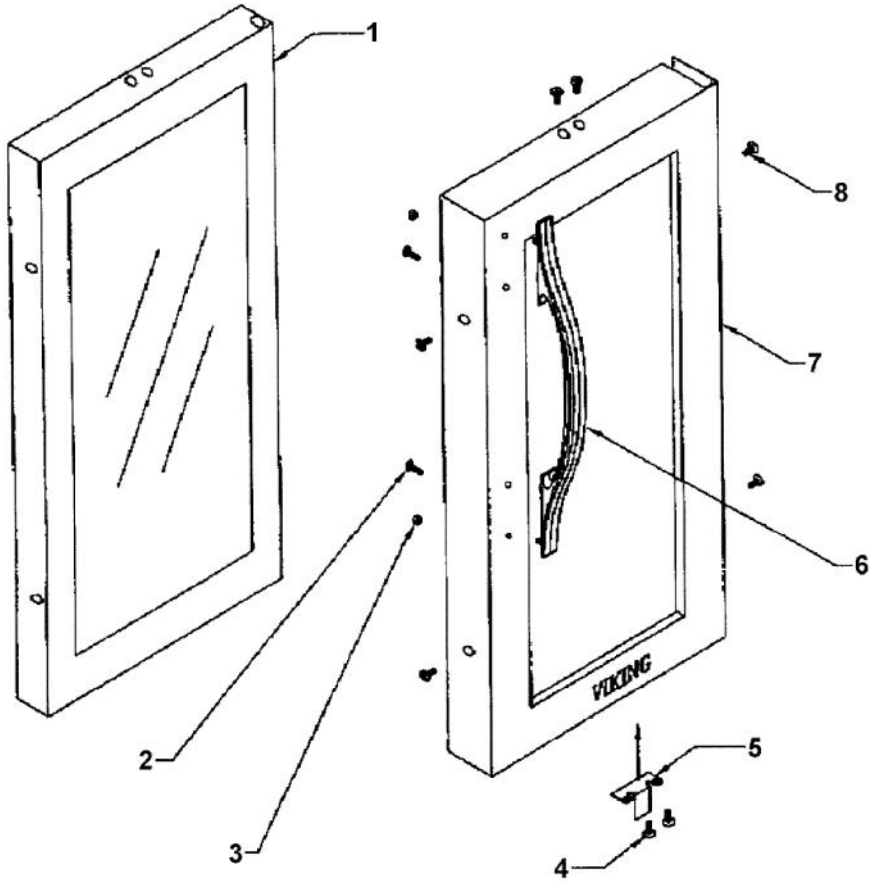

Ref #	Part Number	Qty.	Description
1	PW210036		CLEAR GLASS (42244130)
2	PW200049		SCREW (PACK OF 2)
3	PW200050		HEX-KEP NUT (42247454)
4	PW200051		SCREW
5	PW220013		STRIKER PLATE (41006713)
6	PE030090		HANDLE - SS
	PE030090PVD		DOOR HANDLE 27 XBRX PVD
7	PW230031		DOOR HANDLE FRAME (LH)
	PW230033		DOOR HANDLE FRAME (LH) CLEAR GLASS 42243784
8	PW200052		SUB TO PW200035 - SCREW (41005535)
NI	G5098067SS		DUAR/WC 150 GLD L SSDF DOOR ASSY
	G5098067SSBR		COMPLETE DOOR ASSY - SSBR (LH)
NI	G5098068SS		DR ASSY DUWC/DUAR150 XSSX CLR. RH 42244074
	G5098068SSBR		COMPLETE DOOR ASSY - SSBR (RH)
NI	PW230126		GASKET