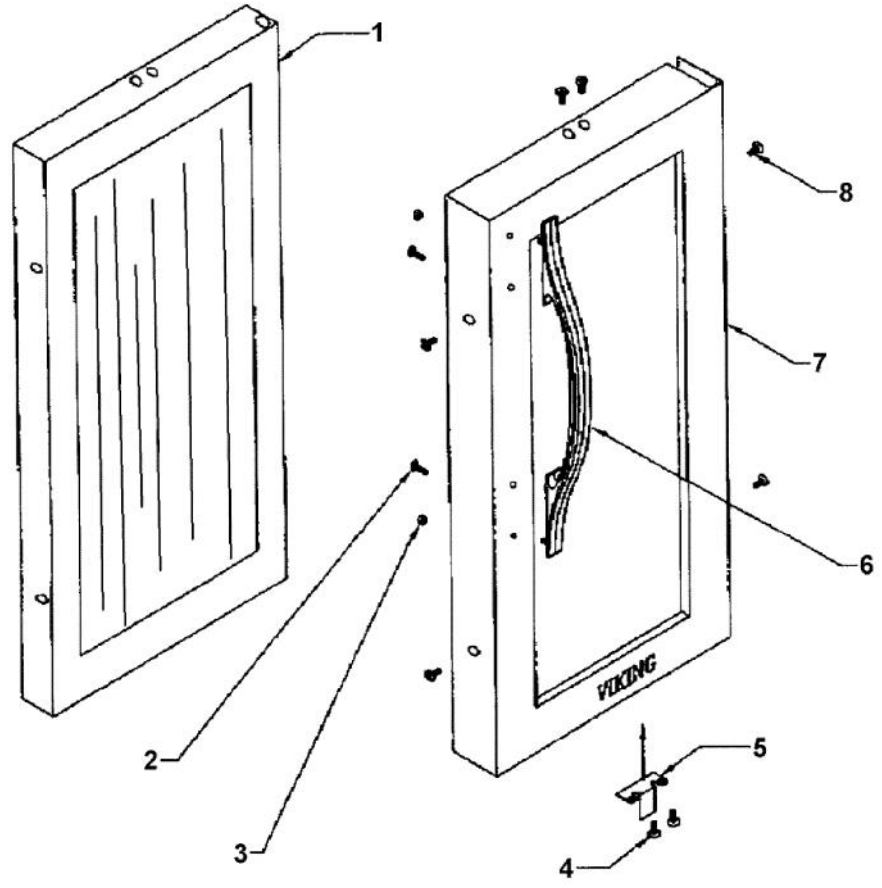

Ref #	Part Number	Qty.	Description
1	PW210037		FLUTED DOOR W/O FRAME (42243722)
2	PW200049		SCREW (PACK OF 2)
3	PW200050		HEX-KEP NUT (42247454)
4	PW200051		SCREW
5	PW220013		STRIKER PLATE (41006713)
6	PE030090		HANDLE - SS
	PE030090PVD		DOOR HANDLE 27 XBRX PVD
7	PW230031		DOOR HANDLE FRAME (LH)
	PW230033		DOOR HANDLE FRAME (LH) CLEAR GLASS 42243784
8	PW200052		SUB TO PW200035 - SCREW (41005535)
NI	G5098069SS		DR ASSY DUWC/DUAR150 XSSX FLU. LH
	G5098069SSBR		COMPLETE DOOR ASSY - SSBR (LH)
NI	G5098070SS		COMPLETE DOOR ASSY - SS (RH)
	G5098070SSBR		COMPLETE DOOR ASSY - SSBR (RH)
NI	PW230126		GASKET