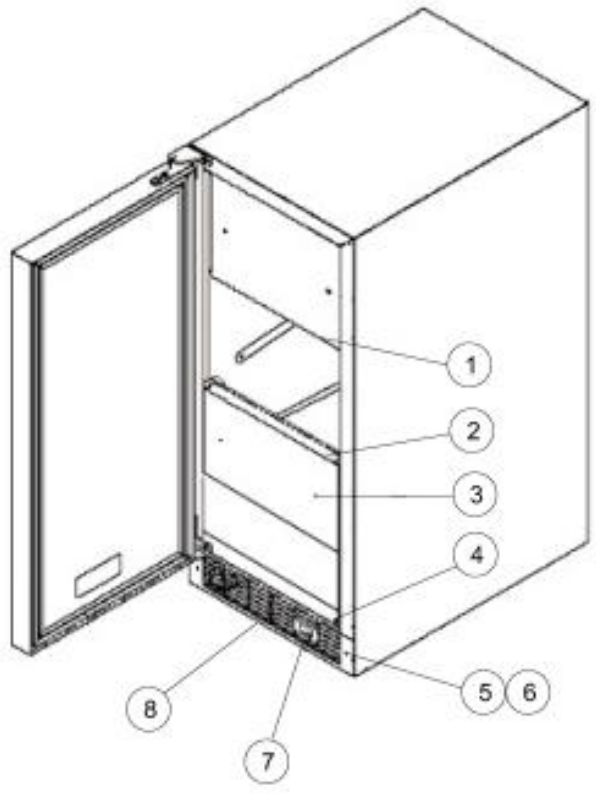

Ref #	Part Number	Qty.	Description
1	028409-000	1	DOOR ASSEMBLY, RH (DUIM153DRSS - SHOWN)
1	028410-000	1	DOOR ASSEMBLY, LH (DUIM153DLSS)
2	009525-000	1	DOOR HINGE ASSEMBLY - 42247016
3	009761-000	2	WASHER, NYLON
4	017588-000	1	HINGE, PIN, TOP
5	PW230017	1	DOOR GASKET (VUAR/VUWC) 42242914
6	010695-000	1	STANDARD HINGE, RIGHT TOP, CHROME
7	017587-000	6	10-32 X 3/4 PH CSK ZN
8	017585-000	1	HINGE, CHROME, LH
9	017589-000	1	HINGE, PIN BOTTOM
10	009644-000	2	SET SCREW
11	028411-000	1	VIKING HANDLE, DESIGNER
12	009865-000	2	DESIGNER STANDOFF ASSEMBLY

Ref #	Part Number	Qty.	Description
1	022786-000	2	DISTRIBUTOR TUBE END
2	022785-000	1	DRAIN TUBE, WHITE W/HOSE CLAMP
3	022787-000	1	EVAPORATOR ASSEMBLY, WHITE W/SCREWS & CLAMP
4	022792-000	20	10-32 WELLNUT
5	028412-000	1	CIRCULATION PUMP W/ SCREWS
6	022789-000	1	DRAIN PLUG
7	022784-000	1	RETAINER CLIP W/ SCREWS
8	022795-000	1	ICE SCOOP
9	022791-000	1	DEFLECTOR ASSY
10	022790-000	1	GRID-CUTTER ASSEMBLY
11	022788-000	1	RESERVOIR ASSY
12	017621-000	1	NUT, NO.10-24, LOCK
13	017622-000	1	BIN SENSOR BAR
14	017623-000	1	SCREW, NO.10-24, PHILIPS HEADS, SS
15	017618-000	1	P-CLAMP, WHITE
16	017620-000	1	SLEEVE W/THERMISTOR
17	022828-000	1	EVAPORATOR THERMISTOR W/SCREW

Ref #	Part Number	Qty.	Description
1	022793-000	1	ESCUTCHEON ASSY
2	017601-000	1	TRIM PANEL
3	009643-000	2	SCREW
4	017602-000	1	PLUG, HOLE, BLACK
5	017606-000	2	SCREW, NO.12 X 3/4 FLT HD AB, BLACK
6	017608-000	1	NO.10 EXT. TOOTH LOWA
7	017604-000	1	SWITCH, BLACK
8	028413-000	1	GRILLE, BLACK
NI	022366-000	4	LEG LEVELER