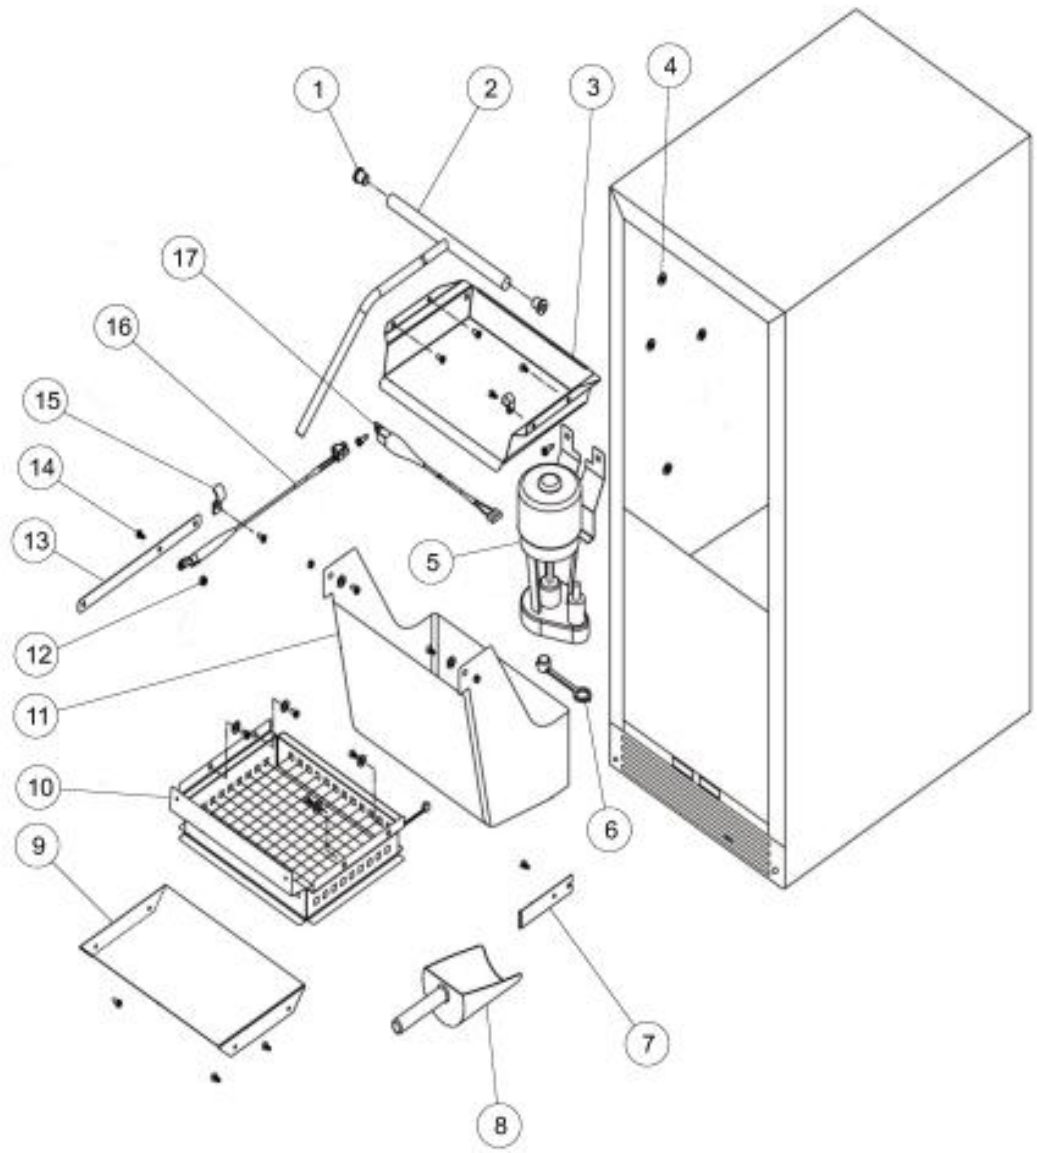

Ref #	Part Number	Qty.	Description
1	028409-000	1	DOOR ASSEMBLY, RH (DUIM153DRSS - SHOWN)
1	028410-000	1	DOOR ASSEMBLY, LH (DUIM153DLSS)
2	009525-000	1	DOOR HINGE ASSEMBLY - 42247016
3	009761-000	2	WASHER, NYLON
4	017588-000	1	HINGE, PIN, TOP
5	PW230017	1	DOOR GASKET (VUAR/VUWC) 42242914
6	010695-000	1	STANDARD HINGE, RIGHT TOP, CHROME
7	017587-000	6	10-32 X 3/4 PH CSK ZN
8	017585-000	1	HINGE, CHROME, LH
9	017589-000	1	HINGE, PIN BOTTOM
10	009644-000	2	SET SCREW
11	028411-000	1	VIKING HANDLE, DESIGNER
12	009865-000	2	DESIGNER STANDOFF ASSEMBLY

Ref #	Part Number	Qty.	Description
1	022786-000	2	DISTRIBUTOR TUBE END
2	022785-000	1	DRAIN TUBE, WHITE W/HOSE CLAMP
3	022787-000	1	EVAPORATOR ASSEMBLY, WHITE W/SCREWS & CLAMP
4	022792-000	20	10-32 WELLNUT
5	028412-000	1	CIRCULATION PUMP W/ SCREWS
6	022789-000	1	DRAIN PLUG
7	022784-000	1	RETAINER CLIP W/ SCREWS
8	022795-000	1	ICE SCOOP
9	022791-000	1	DEFLECTOR ASSY
10	022790-000	1	GRID-CUTTER ASSEMBLY
11	022788-000	1	RESERVOIR ASSY
12	017621-000	1	NUT, NO.10-24, LOCK
13	017622-000	1	BIN SENSOR BAR
14	017623-000	1	SCREW, NO.10-24, PHILIPS HEADS, SS
15	017618-000	1	P-CLAMP, WHITE
16	017620-000	1	SLEEVE W/THERMISTOR
17	022828-000	1	EVAPORATOR THERMISTOR W/SCREW

Ref #	Part Number	Qty.	Description
1	022793-000	1	ESCUTCHEON ASSY
2	017601-000	1	TRIM PANEL
3	009643-000	2	SCREW
4	017602-000	1	PLUG, HOLE, BLACK
5	017606-000	2	SCREW, NO.12 X 3/4 FLT HD AB, BLACK
6	017608-000	1	NO.10 EXT. TOOTH LOWA
7	017604-000	1	SWITCH, BLACK
8	028413-000	1	GRILLE, BLACK
NI	022366-000	4	LEG LEVELER