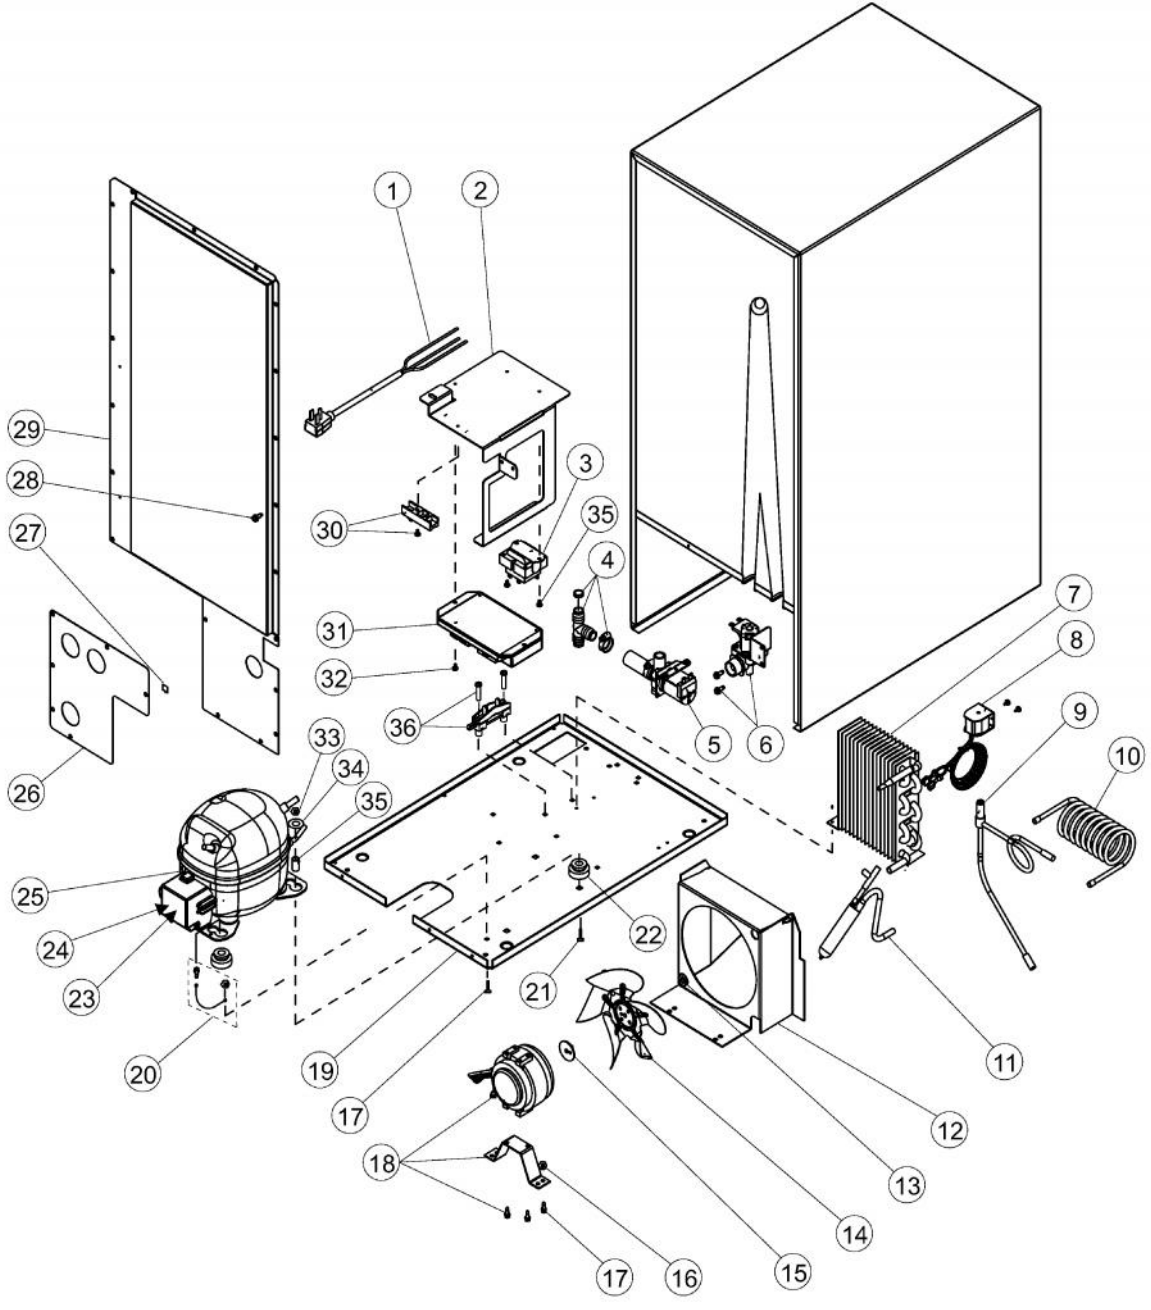

Ref #	Part Number	Qty.	Description
1	028409-000	1	DOOR ASSEMBLY, RH (DUIM153DRSS - SHOWN)
1	028410-000	1	DOOR ASSEMBLY, LH (DUIM153DLSS)
2	009525-000	1	DOOR HINGE ASSEMBLY - 42247016
3	009761-000	2	WASHER, NYLON
4	017588-000	1	HINGE, PIN, TOP
5	PW230017	1	DOOR GASKET (VUAR/VUWC) 42242914
6	010695-000	1	STANDARD HINGE, RIGHT TOP, CHROME
7	017587-000	6	10-32 X 3/4 PH CSK ZN
8	017585-000	1	HINGE, CHROME, LH
9	017589-000	1	HINGE, PIN BOTTOM
10	009644-000	2	SET SCREW
11	028411-000	1	VIKING HANDLE, DESIGNER
12	009865-000	2	DESIGNER STANDOFF ASSEMBLY

Ref #	Part Number	Qty.	Description
1	022786-000	2	DISTRIBUTOR TUBE END
2	022785-000	1	DRAIN TUBE, WHITE W/HOSE CLAMP
3	022787-000	1	EVAPORATOR ASSEMBLY, WHITE W/SCREWS & CLAMP
4	022792-000	20	10-32 WELLNUT
5	028412-000	1	CIRCULATION PUMP W/ SCREWS
6	022789-000	1	DRAIN PLUG
7	022784-000	1	RETAINER CLIP W/ SCREWS
8	022795-000	1	ICE SCOOP
9	022791-000	1	DEFLECTOR ASSY
10	022790-000	1	GRID-CUTTER ASSEMBLY
11	022788-000	1	RESERVOIR ASSY
12	017621-000	1	NUT, NO.10-24, LOCK
13	017622-000	1	BIN SENSOR BAR
14	017623-000	1	SCREW, NO.10-24, PHILIPS HEADS, SS
15	017618-000	1	P-CLAMP, WHITE
16	017620-000	1	SLEEVE W/THERMISTOR
17	022828-000	1	EVAPORATOR THERMISTOR W/SCREW

Ref #	Part Number	Qty.	Description
1	022793-000	1	ESCUTCHEON ASSY
2	017601-000	1	TRIM PANEL
3	009643-000	2	SCREW
4	017602-000	1	PLUG, HOLE, BLACK
5	017606-000	2	SCREW, NO.12 X 3/4 FLT HD AB, BLACK
6	017608-000	1	NO.10 EXT. TOOTH LOWA
7	017604-000	1	SWITCH, BLACK
8	028413-000	1	GRILLE, BLACK
NI	022366-000	4	LEG LEVELER