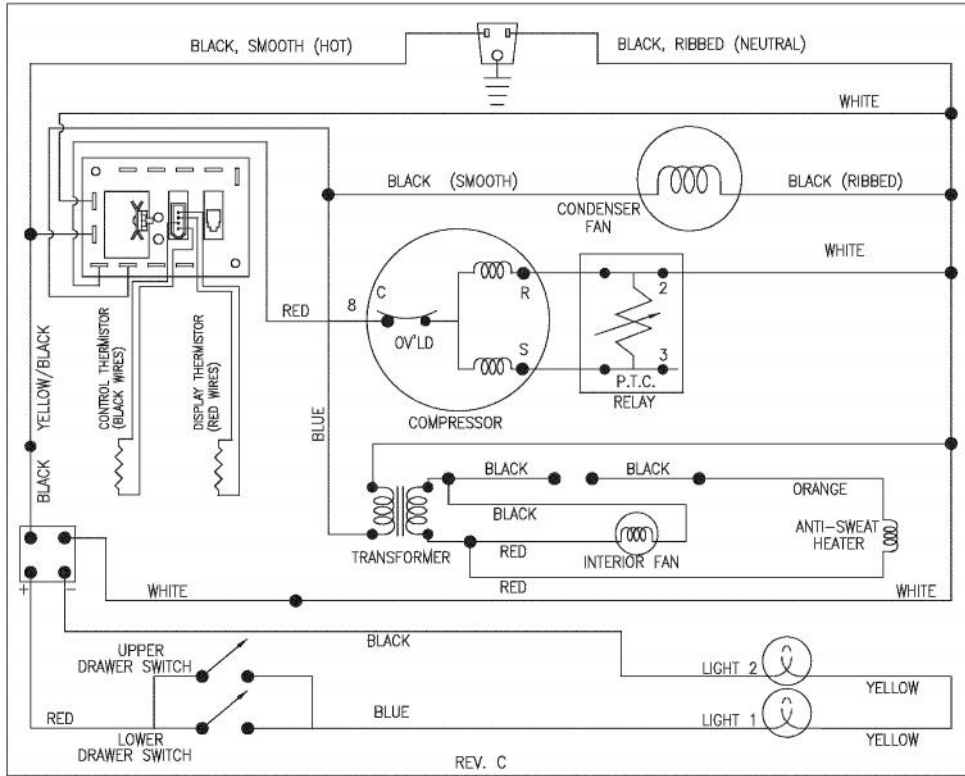

Ref #	Part Number	Qty.	Description
1	PS100128		COMPRESSOR ASSEMBLY REF. DRAWER (42245984)
2	PS100129		FAN BLADE
3	PS100074		FAN SHROUD
4	PS100022		POWER CORD
5	PS100072		DRIER ASSEMBLY
6	PS100075		FAN BLADE
7	PS100024		DRIP PAN W/FOAM TAPE (42241926)
8	PS100077		J TRAP 142 WC
9	PS100130		LED POWER SUPPLY REF. DRAWER (42245986)
10	PS100131		TRANSFORMER
11	PS100132		ELECTRONIC CONTROLLER REF. DRAWER (42245991)
12	PS100133		PTC STARTER
13	PS100134		POWER CORD REF. DRAWER
14	PS100135		BASE PLATE REF. DRAWER (42245985)
15	PS100136		OVERLOAD REF. DRAWER (42245580)
NI	PS100137		BLACK/YELLOW JUMPER WIRE REF. DRAWER (42245992)
NI	PS100138		NEUTRAL WIRE HARNESS REF. DRAWER (42245993)
NI	PS100139		NEUTRAL WIRE REF. DRAWER (42244963)
NI	PS100140		RED WIRE REF. DRAWER (42245995)
NI	PS100141		BLUE WIRE REF. DRAWER (42245996)
NI	PS100142		BLACK WIRE REF. DRAWER (42245997)
NI	PS100143		BLACK WIRE REF. DRAWER (42245998)
NI	PS100144		WHITE WIRE REF. DRAWER (42245999)
NI	PS100145		LED OUTPUT HARNESS REF. DRAWER (42245582)
NI	PS100146		RD LIGHT SWITCH HARNESS REF. DRAWER (42245583)
NI	PS100147		BLACK WIRE REF. DRAWER (42244084)
NI	PS100148		THERMISTOR WIRE HARNESS REF. DRAWER (42246001)
NI	PS100149		WIRE CLIP REF. DRAWER (42246002)
NI	PS100150		RD LIGHT HARNESS