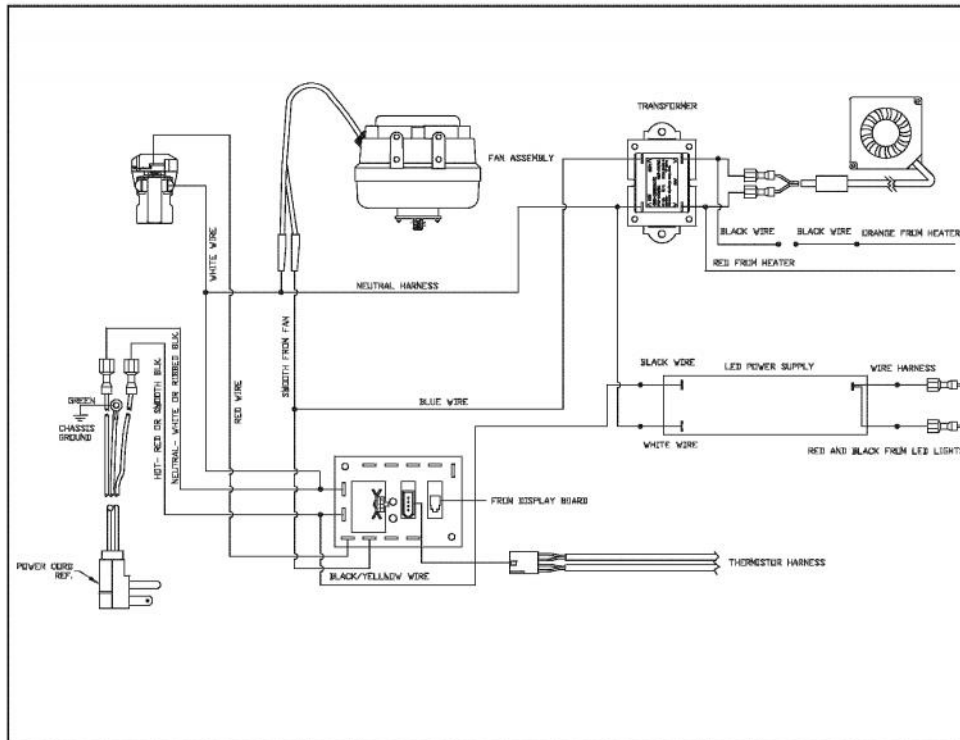

Ref #	Part Number	Qty.	Description
1	PS100128		COMPRESSOR ASSEMBLY REF. DRAWER (42245984)
2	PS100129		FAN BLADE
3	PS100074		FAN SHROUD
4	PS100022		POWER CORD
5	PS100072		DRIER ASSEMBLY
6	PS100075		FAN BLADE
7	PS100024		DRIP PAN W/FOAM TAPE (42241926)
8	PS100077		J TRAP 142 WC
9	PS100130		LED POWER SUPPLY REF. DRAWER (42245986)
10	PS100131		TRANSFORMER
11	PS100132		ELECTRONIC CONTROLLER REF. DRAWER (42245991)
12	PS100133		PTC STARTER
13	PS100134		POWER CORD REF. DRAWER
14	PS100135		BASE PLATE REF. DRAWER (42245985)
15	PS100136		OVERLOAD REF. DRAWER (42245580)
NI	PS100137		BLACK/YELLOW JUMPER WIRE REF. DRAWER (42245992)
NI	PS100138		NEUTRAL WIRE HARNESS REF. DRAWER (42245993)
NI	PS100139		NEUTRAL WIRE REF. DRAWER (42244963)
NI	PS100140		RED WIRE REF. DRAWER (42245995)
NI	PS100141		BLUE WIRE REF. DRAWER (42245996)
NI	PS100142		BLACK WIRE REF. DRAWER (42245997)
NI	PS100143		BLACK WIRE REF. DRAWER (42245998)
NI	PS100144		WHITE WIRE REF. DRAWER (42245999)
NI	PS100145		LED OUTPUT HARNESS REF. DRAWER (42245582)
NI	PS100146		RD LIGHT SWITCH HARNESS REF. DRAWER (42245583)
NI	PS100147		BLACK WIRE REF. DRAWER (42244084)
NI	PS100148		THERMISTOR WIRE HARNESS REF. DRAWER (42246001)
NI	PS100149		WIRE CLIP REF. DRAWER (42246002)
NI	PS100150		RD LIGHT HARNESS