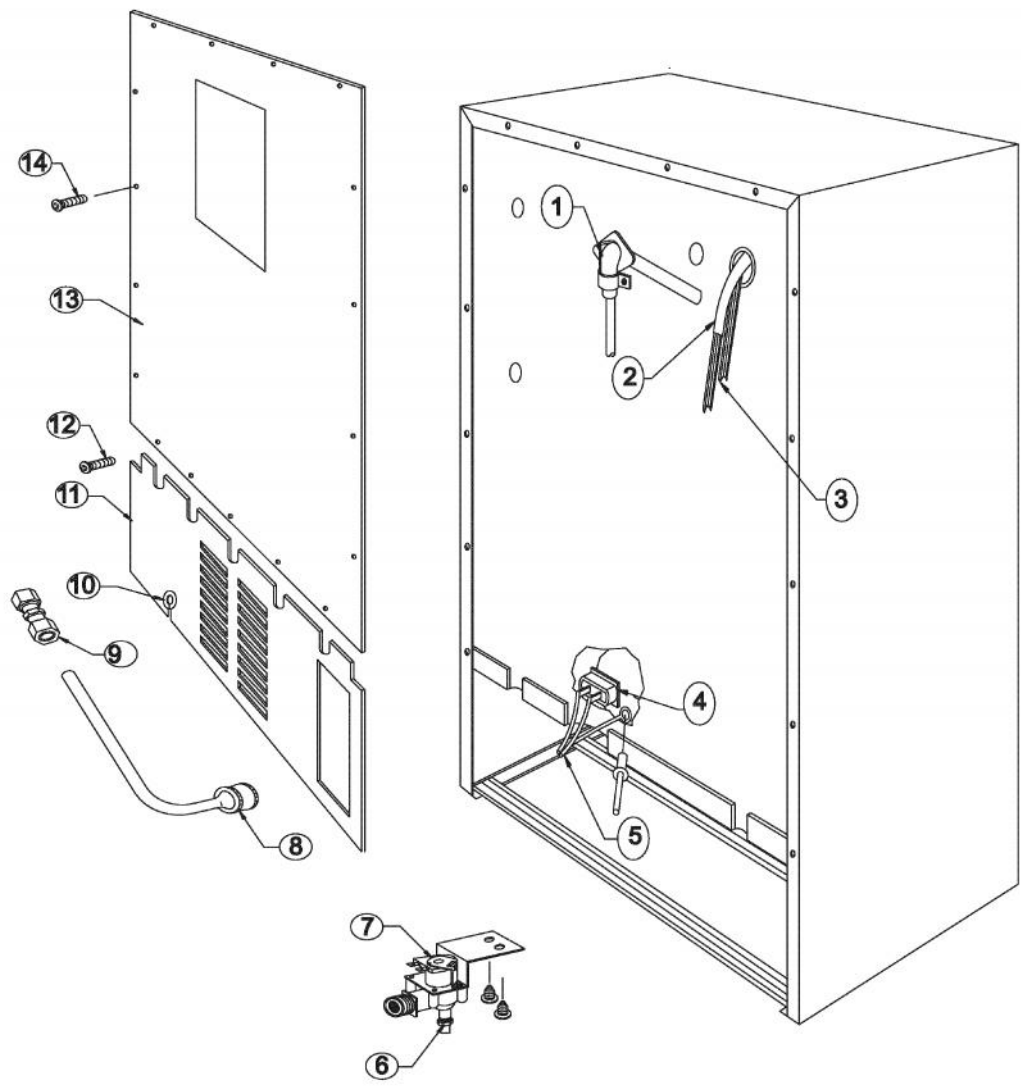

Ref #	Part Number	Qty.	Description
1	005834-000	1	WATER FILL TUBE - 42242053
2	005846-000	1	WIRING HARNESS I/M - 42242058
3	007650-000	1	THERMISTOR HARNESS EXTENTION - 42245161
4	005833-000	1	INTERIOR LAMP SOCKET - 42242052
5	007635-000	1	ADHESIVE TAPE - 41003698
6	005851-000	1	LIGHT HARNESS W/RIVETS - 42243349
7	007646-000	1	FERRULE NUT - 41002002
8	005849-000	1	WATER VALVE W/SCREWS - 42242123
9	005847-000	1	WATER FILL ADAPTER - 42242060
10	007645-000	1	BRASS UNION - 41004671
11	007644-000	1	GROMMET - 41002241
12	005830-000	1	BOTTOM BACK SHROUD - 42242049
13	PW200010	5	SCREW, LENS COVER (QTY OF 2)
14	PW210010	1	CABINET BACK (VUWC140) X 42241648
15	PW200010	12	SCREW, LENS COVER (QTY OF 2)