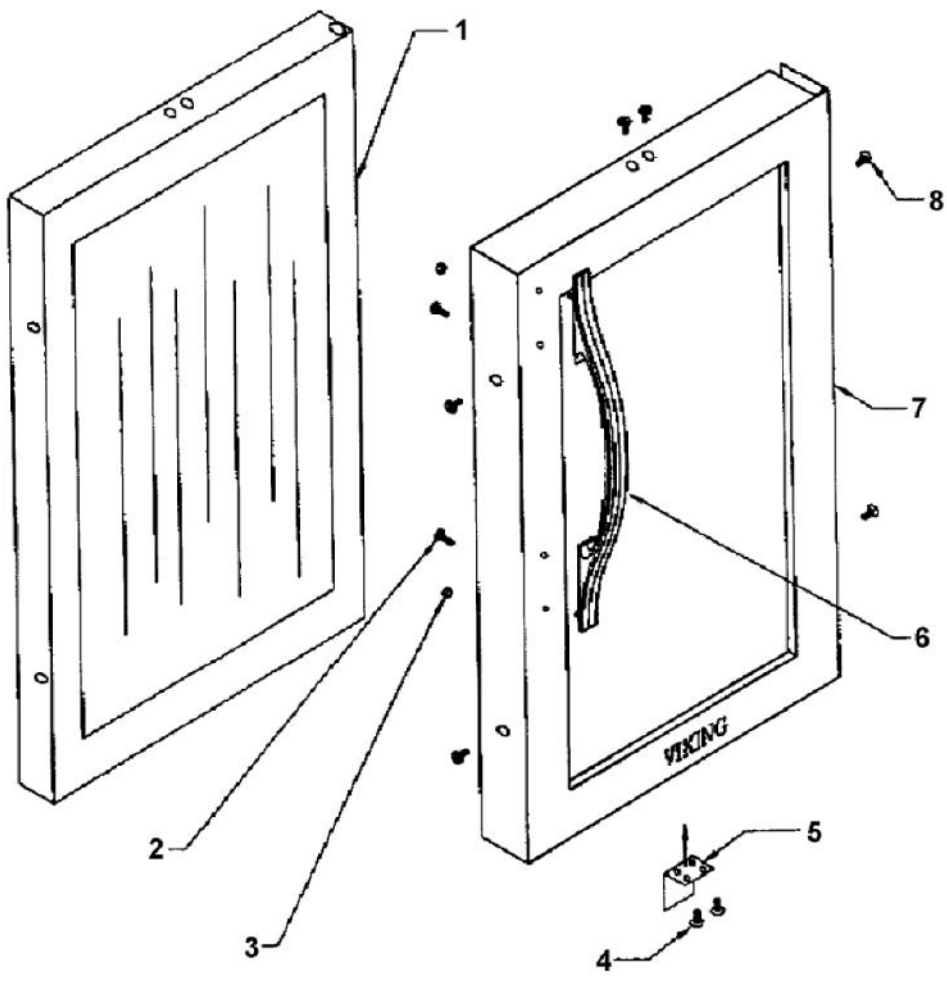

Ref #	Part Number	Qty.	Description
1	PW210001		CAB. ASSY.(VUWC140) X 42242658
2	PW220001		LIGHT SHIELD (VUWC140)X42242070
3	PW240013		LAMP SOCKET (VUWC140) X 2240003A
4	PW240014		LIGHT BULB 15 WATT VUWC 2240004A
5	PW220002		LENS COVER,INTER. LGT(VUWC)42242035
6	PW230009		EVAPORATOR ASSY 42240573
7	PW230003		EVAPORATOR TRIM (VUWC140) 42241384
8	PW210012		DRIP TRAY & 2 POP RVT(VUWC)42242603
9	PW240015		SUB TO PW240028
10	PW230004		THERMOSTAT KNOB (VUWC140)X42241950
11	PW210003		GRILLE, (VUWC140) X 42242485
12	PW240016		ON / OFF SWITCH
13	PW240017		LIGHT SWITCH PLUNGER VUWC 42241373
14	PW200011		P CLAMP & SCREWS (PKG 20) 42242071
15	PW210004		BTM WINE RACK W/ P CLAMPS 42242072
16	PW210005		FRONT SHIELD(VUWC140)X 41003674
17	PW240018		DRAIN TUBE (VUWC140) X 1010042A
18	PW200012		CAPS, EVAPOR. PORTS(VUWC)X42242606
19	PW200013		SUB TO PW200018 - HOLE PLUG WHITE
20	PW210006		WINE RACK, TOP(VUWC140)X42242073
21	PW210007		WINE RACK, MID.A(VUWC140)42241942
22	PW210008		MID WINE RACK W/ P CLAMPS 42241943
23	PW200038		LEVELER KIT

Ref #	Part Number	Qty.	Description
1	PW210034		GLASS (FLUTED) 42244128
2	PW200049		SCREW (PACK OF 2)
3	PW200050		HEX-KEP NUT (42247454)
4	PW200051		SCREW
5	PW220012		SUB TO PW220003 - STRIKER PLATE 41004710
6	PE030090		DOOR HANDLE - SS
	PE030090PVD		DOOR HANDLE 27 XBRX PVD
7	PW230027		DOOR HANDLE FRAME (LH) 42243782
	PW230025		DOOR HANDLE FRAME (RH) (42243781)
8	PW200052		SUB TO PW200035 - SCREW (41005535)
NI	G5098060SS		DR. ASSY DUWC/DUAR140 XSSX FLUT. LH (42246351)
	G5098060SSBR		COMPLETE DOOR ASSY. (LH) - BR
	G5098064SS		DR. ASSY DUWC/DUAR140 XSSX FLUT. RH - 42246346
	G5098064SSBR		COMPLETE DOOR ASSEMBLY - SSBR (RH)