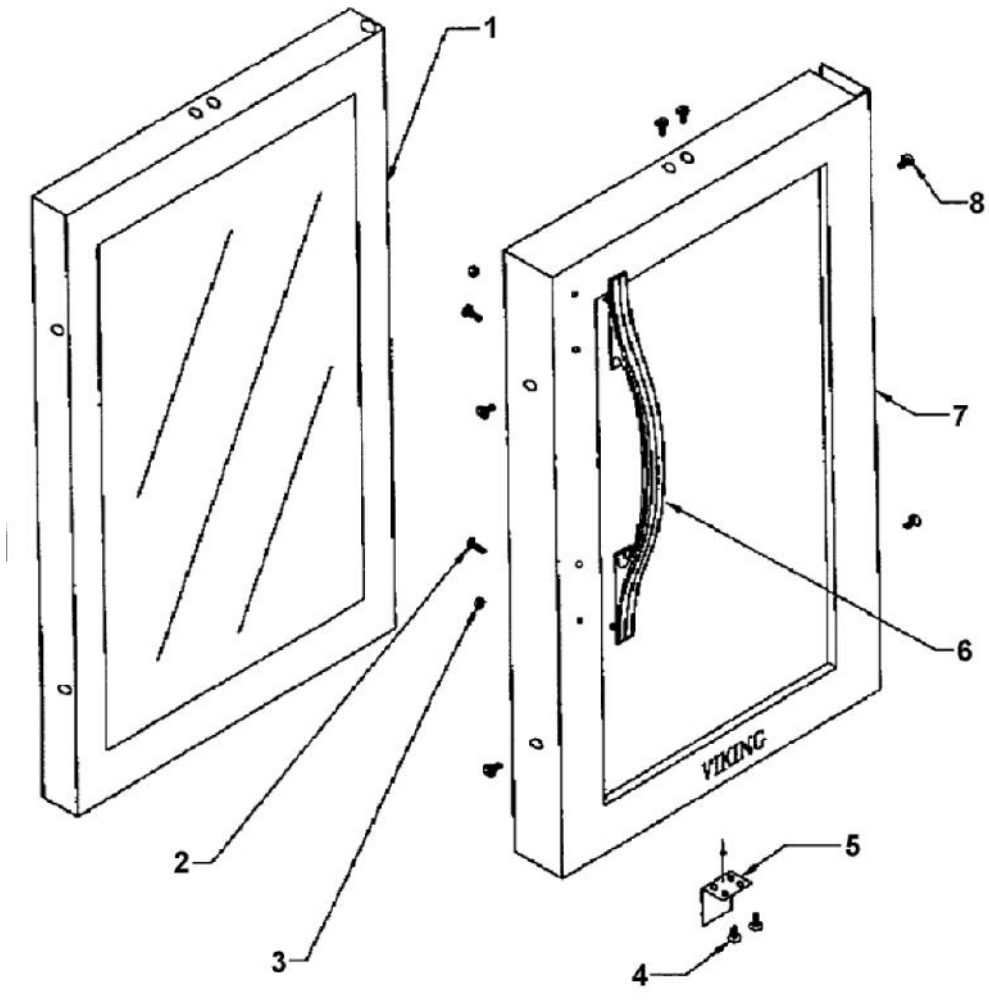

Ref #	Part Number	Qty.	Description
1	PW210001		CAB. ASSY.(VUWC140) X 42242658
2	PW220001		LIGHT SHIELD (VUWC140)X42242070
3	PW240013		LAMP SOCKET (VUWC140) X 2240003A
4	PW240014		LIGHT BULB 15 WATT VUWC 2240004A
5	PW220002		LENS COVER,INTER. LGT(VUWC)42242035
6	PW230009		EVAPORATOR ASSY 42240573
7	PW230003		EVAPORATOR TRIM (VUWC140) 42241384
8	PW210012		DRIP TRAY & 2 POP RVT(VUWC)42242603
9	PW240015		SUB TO PW240028
10	PW230004		THERMOSTAT KNOB (VUWC140)X42241950
11	PW210003		GRILLE, (VUWC140) X 42242485
12	PW240016		ON / OFF SWITCH
13	PW240017		LIGHT SWITCH PLUNGER VUWC 42241373
14	PW200011		P CLAMP & SCREWS (PKG 20) 42242071
15	PW210004		BTM WINE RACK W/ P CLAMPS 42242072
16	PW210005		FRONT SHIELD(VUWC140)X 41003674
17	PW240018		DRAIN TUBE (VUWC140) X 1010042A
18	PW200012		CAPS, EVAPOR. PORTS(VUWC)X42242606
19	PW200013		SUB TO PW200018 - HOLE PLUG WHITE
20	PW210006		WINE RACK, TOP(VUWC140)X42242073
21	PW210007		WINE RACK, MID.A(VUWC140)42241942
22	PW210008		MID WINE RACK W/ P CLAMPS 42241943
23	PW200038		LEVELER KIT

Ref #	Part Number	Qty.	Description
1	PW210034		GLASS (FLUTED) 42244128
2	PW200049		SCREW (PACK OF 2)
3	PW200050		HEX-KEP NUT (42247454)
4	PW200051		SCREW
5	PW220012		SUB TO PW220003 - STRIKER PLATE 41004710
6	PE030090		DOOR HANDLE - SS
	PE030090PVD		DOOR HANDLE 27 XBRX PVD
7	PW230027		DOOR HANDLE FRAME (LH) 42243782
	PW230025		DOOR HANDLE FRAME (RH) (42243781)
8	PW200052		SUB TO PW200035 - SCREW (41005535)
NI	G5098060SS		DR. ASSY DUWC/DUAR140 XSSX FLUT. LH (42246351)
	G5098060SSBR		COMPLETE DOOR ASSY. (LH) - BR
	G5098064SS		DR. ASSY DUWC/DUAR140 XSSX FLUT. RH - 42246346
	G5098064SSBR		COMPLETE DOOR ASSEMBLY - SSBR (RH)