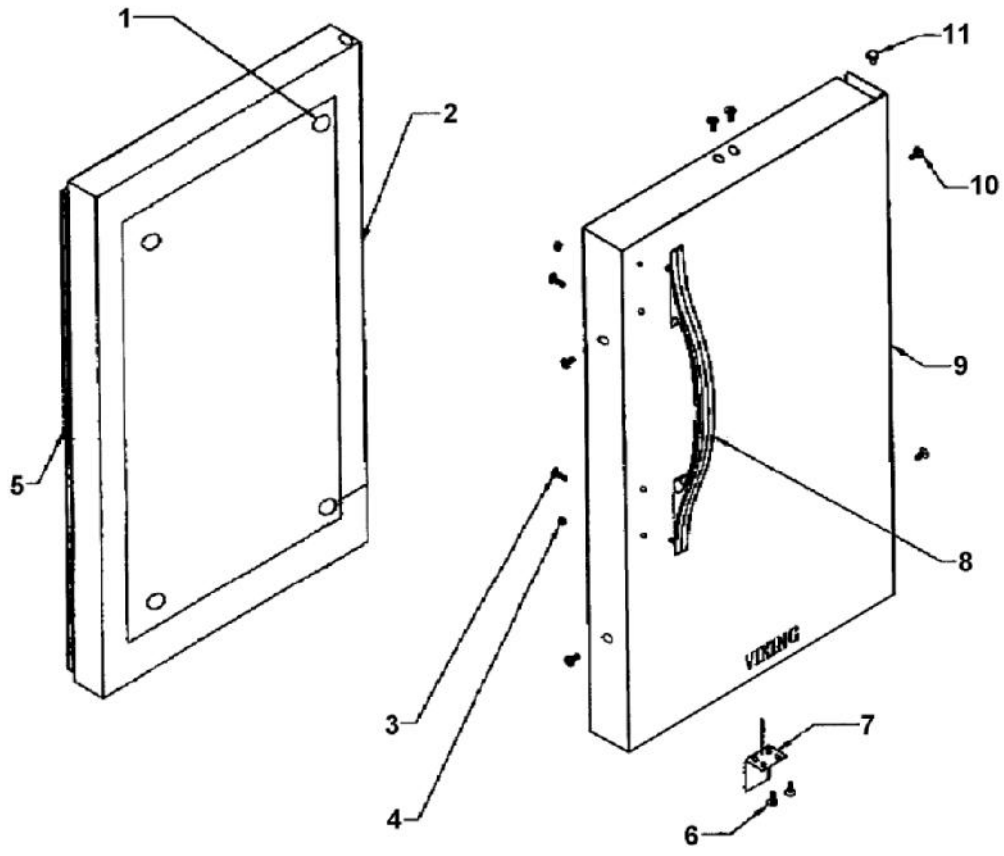

Ref #	Part Number	Qty.	Description
1	PW210035		GLASS
2	PW200049		SCREW (PACK OF 2)
3	PW200050		HEX-KEP NUT (42247454)
4	PW200051		SCREW
5	PW220012		SUB TO PW220003 - STRIKER PLATE 41004710
6	PE030090		DOOR HANDLE - SS
	PE030090PVD		DOOR HANDLE 27 XBRX PVD
7	PW230027		DOOR HANDLE FRAME (LH) 42243782
	PW230025		DOOR HANDLE FRAME (RH) (42243781)
8	PW200052		SUB TO PW200035 - SCREW (41005535)
NI	G5098058SS		SUB TO 002543-000 - COMPLETE DOOR ASSEMBLY - SS (LH)
	G5098058SSBR		COMPLETE DOOR ASSY. - SSBR (LH)
NI	G5098059SS		COMPLETE DOOR ASSEMBLY - SS (RH)
	G5098059SSBR		COMPLETE DOOR ASSY. - SSBR (RH)
NI	PW230124		MAGNETIC GASKET, BLACK