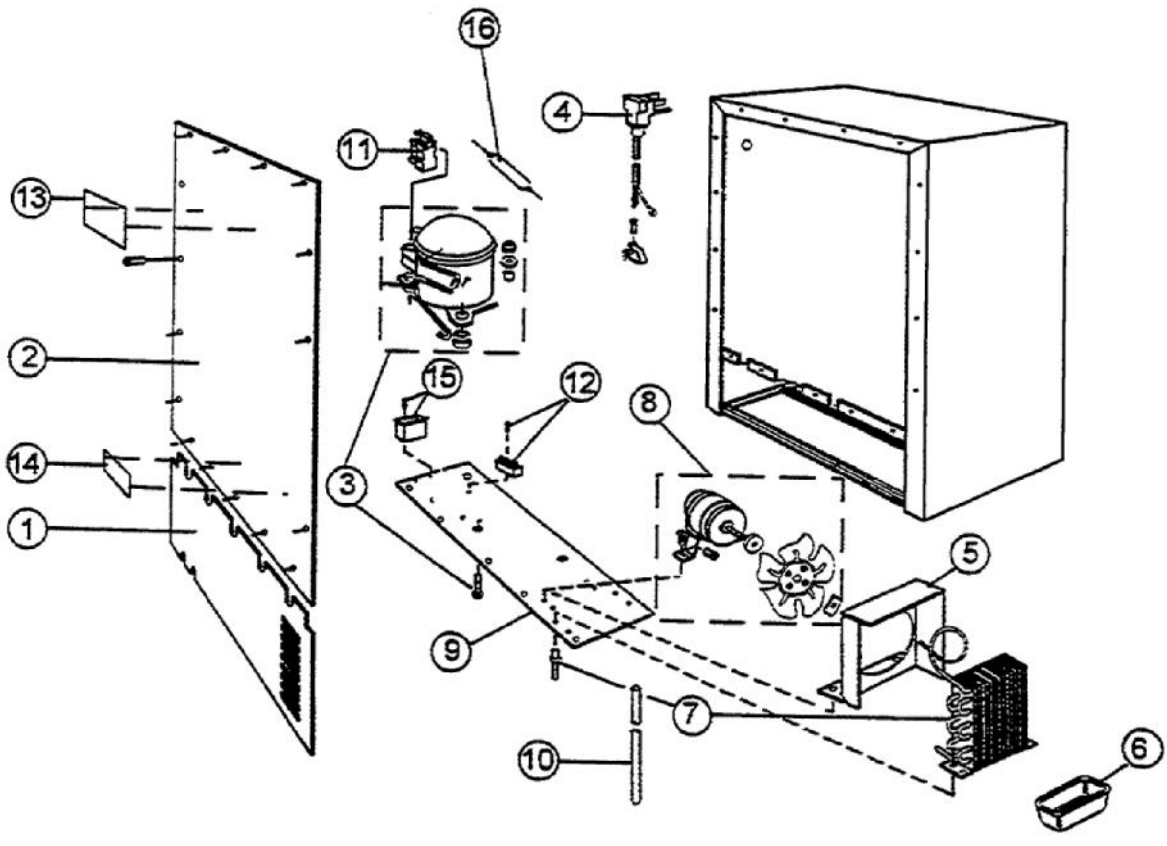

Ref #	Part Number	Qty.	Description
1	PW210001		CAB. ASSY.(VUWC140) X 42242658
2	PW220001		LIGHT SHIELD (VUWC140)X42242070
3	PW240013		LAMP SOCKET (VUWC140) X 2240003A
4	PW240014		LIGHT BULB 15 WATT VUWC 2240004A
5	PW220002		LENS COVER,INTER. LGT(VUWC)42242035
6	PW230009		EVAPORATOR ASSY 42240573
7	PW230003		EVAPORATOR TRIM (VUWC140) 42241384
8	PW210012		DRIP TRAY & 2 POP RVT(VUWC)42242603
9	PW240015		SUB TO PW240028
10	PW230004		THERMOSTAT KNOB (VUWC140)X42241950
11	PW210003		GRILLE, (VUWC140) X 42242485
12	PW240016		ON / OFF SWITCH
13	PW240017		LIGHT SWITCH PLUNGER VUWC 42241373
14	PW200011		P CLAMP & SCREWS (PKG 20) 42242071
15	PW210004		BTM WINE RACK W/ P CLAMPS 42242072
16	PW210005		FRONT SHIELD(VUWC140)X 41003674
17	PW240018		DRAIN TUBE (VUWC140) X 1010042A
18	PW200012		CAPS, EVAPOR. PORTS(VUWC)X42242606
19	PW200013		SUB TO PW200018 - HOLE PLUG WHITE
20	PW210006		WINE RACK, TOP(VUWC140)X42242073
21	PW210007		WINE RACK, MID.A(VUWC140)42241942
22	PW210008		MID WINE RACK W/ P CLAMPS 42241943
23	PW200038		LEVELER KIT

Ref #	Part Number	Qty.	Description
1	PW210009		BACK SHROUD (VUWC140) 42242081
2	PW210010		CABINET BACK (VUWC140) X 42241648
3	PW200040		COMPRESSOR ASSEMBLY 42242580
4	PW240002		POWER CORD (VUWC140) 42242488
5	PW210013		FAN SHROUD (VUWC140) 42241349
6	PW210014		DRIP PAN ASSY. (VUWC140)X42242055
7	PW240004		CONDENSER, R-134A
8	PW240005		FAN/MTR ASSY COMPLETE VUWC
9	PW210011		BASEPLATE (VUWC140)
10	PW240018		DRAIN TUBE (VUWC140) X 1010042A
11	PW240007		PTC STARTER (VUWC140) 42242427
12	PW240008		TERMINAL BLOCK VUWC140 42242407
13	PW230001		WIRING LABEL (VUWC140) X 41005090
14	PW230002		R-134A LABEL (VUWC140) X 41005235
15	PW240012		RUN CAPACITOR (VUWC140) 42242061
16	PW240003		DRIER ASSY VUWC140