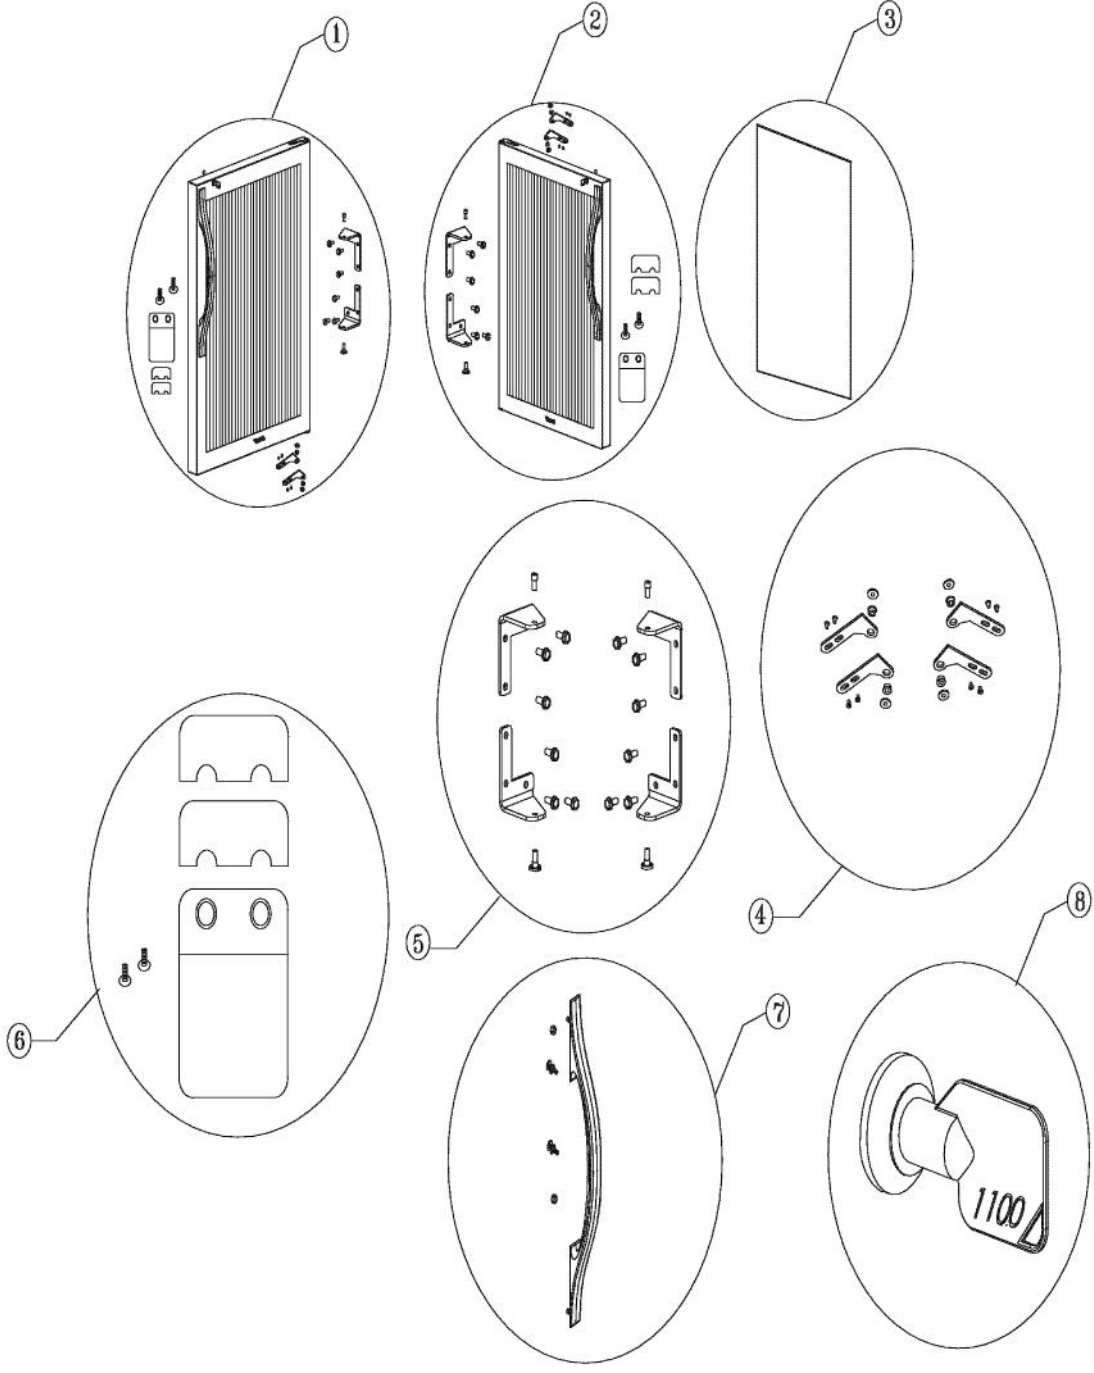

Ref #	Part Number	Qty.	Description
1	PS100047		LINER SHIELD ASSEMBLY - LEFT 152 (42246135)
2	PW210050		BACK PANEL
3	PS100080		COMPLETE SLIDING WINE SHELF 142 WC (
4	PS100081		WINE RACK FRAME, BLACK 142 WC (42246136)
5	PS100082		WINE RACK WOOD FRONT, NATURAL 142 WC (42244860)
6	PW240045		SERV. ASSY BLACK DRAIN TUBE 42244609
7	PS100083		DRIP TRAY, BLACK 142 WC 42244429
8	PS100084		FRONT SHROUD, BLACK
9	PS100085		EVAPORATOR PLATE, BLK
10	PS100086		LOWER BOTTLE CRADLE, NATURAL
11	PS100087		BLACK GRILLE SCREWS
12	PS100088		BLACK GRILLE
13	PW240047		12V FAN
14	PW200044		BLACK PLUG 42242085
15	PW240044		VUAR/DUAR141 AURA LIGHT
16	PS100089		HINGE PIN, TOP 142 WC (42245707)
17	PS100090		HINGE SCREW, STD. 142 WC (42245716)
18	PS100017		COUNTER SUNK HINGE (42244873) 152 WC
19	PS100092		STD HINGE, RB, CHROME
20	PS100017		COUNTER SUNK HINGE (42244873) 152 WC
21	PS100093		LINER SHIELD ASM. RIGHT, BLACK 142 WC (42246138)
22	PS100094		BACK SHROUD
NI	PS100155		LOCK CATCH, BLK COMPLETE

Ref #	Part Number	Qty.	Description
1	PW230096		COMPLETE DOOR ASSY - RH (SS ONLY)
1	PS100056		DES. COMPLETE DOOR, SOLID - L/H (42244585)
1	B9297542		DOOR SKIN - SS (RH)
1	C9297542BK		SILK SCREEN (DUAR140)
1	C9297542WH		SILK SCREEN (DUAR140)
1	C9297542BT		SILK SCREEN (DUAR140)
1	C9297542SG		SILK SCREEN (DUAR140)
1	C9297542GG		SILK SCREEN (DUAR140)
2	PS100056		DES. COMPLETE DOOR, SOLID - L/H (42244585)
3	PS100054		DOOR GASKET, BLACK 142 WC (42243907)
4	PE030165		27 DOOR HANDLE
4	PE030165PVD		27 DOOR HANDLE PVD
5	PW220004		HINGE KIT (VUWC140) X 42240881
6	PS100048		STRIKER PLATE, BLACK

Ref #	Part Number	Qty.	Description
1	PS100062		DES. COMPLETE DOOR, CLEAR - R/H 142 WC (42246139)
2	PS100063		DES. COMPLETE DOOR, CLEAR - L/H (42246140)
3	009524-000		DOOR GASKET - BK
4	PS100029		HINGE ADAPTER
5	PS100017		COUNTER SUNK HINGE (42244873) 152 WC
6	PS100064		STRIKER PLATE, BLACK 142 WC (42244457)
7	PE030165		27 DOOR HANDLE
7	PE030165PVD		27 DOOR HANDLE PVD
8	PS100061		LOCK & KEY