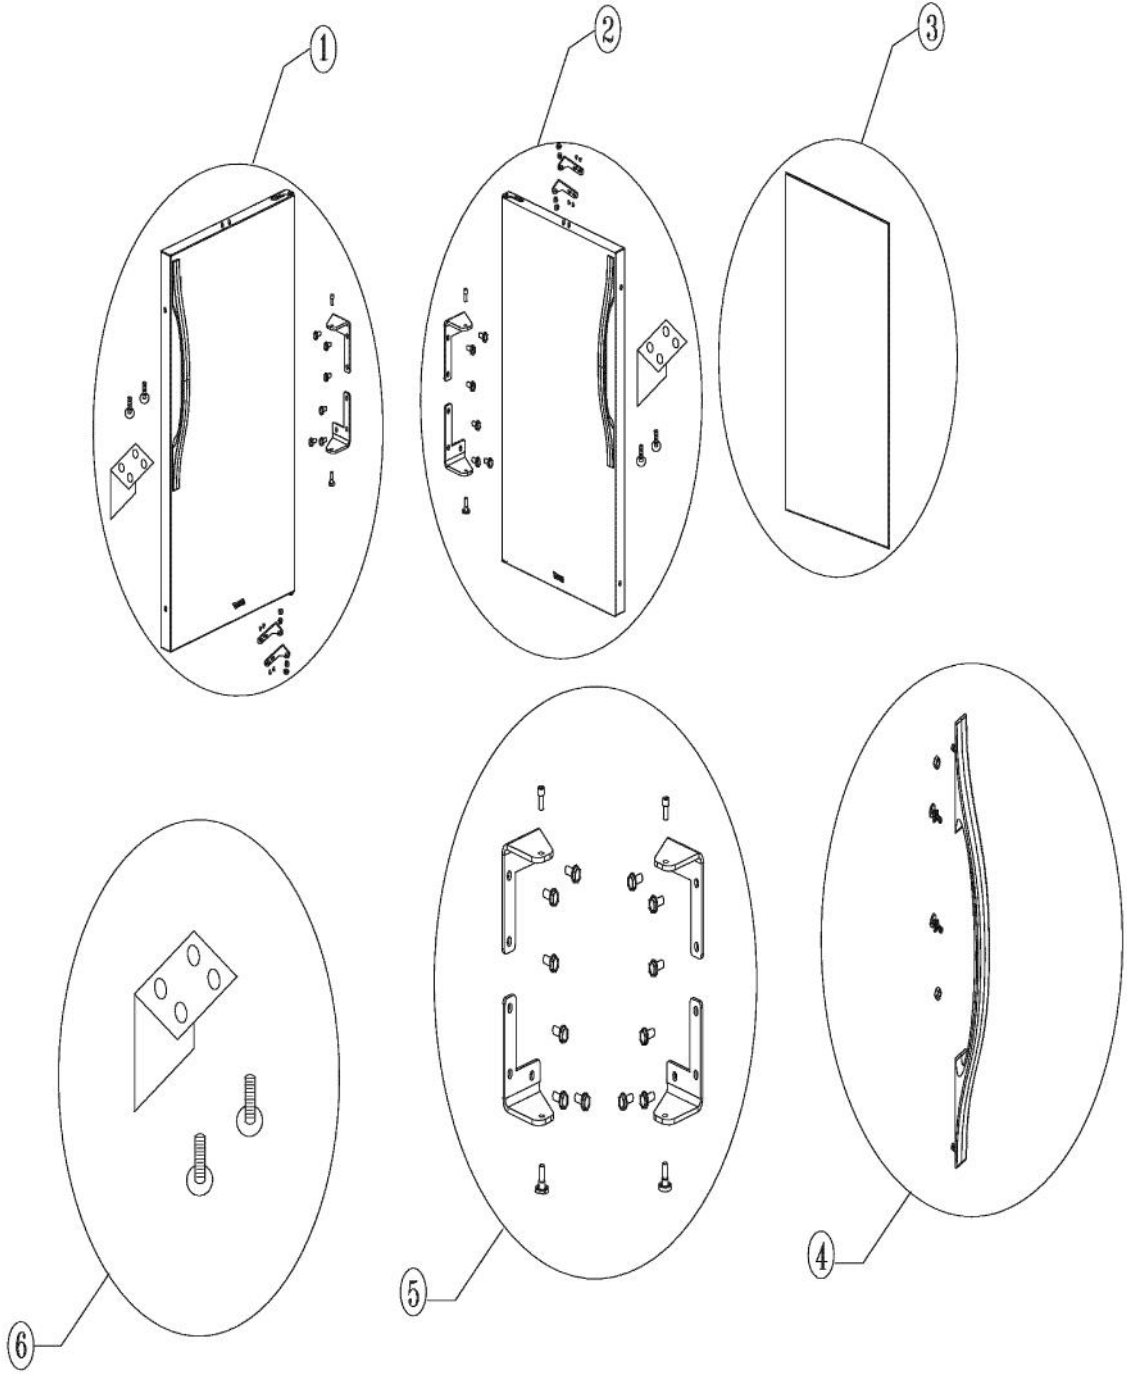

Ref #	Part Number	Qty.	Description
1	PS100047		LINER SHIELD ASSEMBLY - LEFT 152 (42246135)
2	PW210050		BACK PANEL
3	PS100080		COMPLETE SLIDING WINE SHELF 142 WC (
4	PS100081		WINE RACK FRAME, BLACK 142 WC (42246136)
5	PS100082		WINE RACK WOOD FRONT, NATURAL 142 WC (42244860)
6	PW240045		SERV. ASSY BLACK DRAIN TUBE 42244609
7	PS100083		DRIP TRAY, BLACK 142 WC 42244429
8	PS100084		FRONT SHROUD, BLACK
9	PS100085		EVAPORATOR PLATE, BLK
10	PS100086		LOWER BOTTLE CRADLE, NATURAL
11	PS100087		BLACK GRILLE SCREWS
12	PS100088		BLACK GRILLE
13	PW240047		12V FAN
14	PW200044		BLACK PLUG 42242085
15	PW240044		VUAR/DUAR141 AURA LIGHT
16	PS100089		HINGE PIN, TOP 142 WC (42245707)
17	PS100090		HINGE SCREW, STD. 142 WC (42245716)
18	PS100017		COUNTER SUNK HINGE (42244873) 152 WC
19	PS100092		STD HINGE, RB, CHROME
20	PS100017		COUNTER SUNK HINGE (42244873) 152 WC
21	PS100093		LINER SHIELD ASM. RIGHT, BLACK 142 WC (42246138)
22	PS100094		BACK SHROUD
NI	PS100155		LOCK CATCH, BLK COMPLETE

Ref #	Part Number	Qty.	Description
1	PW230096		COMPLETE DOOR ASSY - RH (SS ONLY)
1	PS100056		DES. COMPLETE DOOR, SOLID - L/H (42244585)
1	B9297542		DOOR SKIN - SS (RH)
1	C9297542BK		SILK SCREEN (DUAR140)
1	C9297542WH		SILK SCREEN (DUAR140)
1	C9297542BT		SILK SCREEN (DUAR140)
1	C9297542SG		SILK SCREEN (DUAR140)
1	C9297542GG		SILK SCREEN (DUAR140)
2	PS100056		DES. COMPLETE DOOR, SOLID - L/H (42244585)
3	PS100054		DOOR GASKET, BLACK 142 WC (42243907)
4	PE030165		27 DOOR HANDLE
4	PE030165PVD		27 DOOR HANDLE PVD
5	PW220004		HINGE KIT (VUWC140) X 42240881
6	PS100048		STRIKER PLATE, BLACK

Ref #	Part Number	Qty.	Description
1	PS100062		DES. COMPLETE DOOR, CLEAR - R/H 142 WC (42246139)
2	PS100063		DES. COMPLETE DOOR, CLEAR - L/H (42246140)
3	009524-000		DOOR GASKET - BK
4	PS100029		HINGE ADAPTER
5	PS100017		COUNTER SUNK HINGE (42244873) 152 WC
6	PS100064		STRIKER PLATE, BLACK 142 WC (42244457)
7	PE030165		27 DOOR HANDLE
7	PE030165PVD		27 DOOR HANDLE PVD
8	PS100061		LOCK & KEY