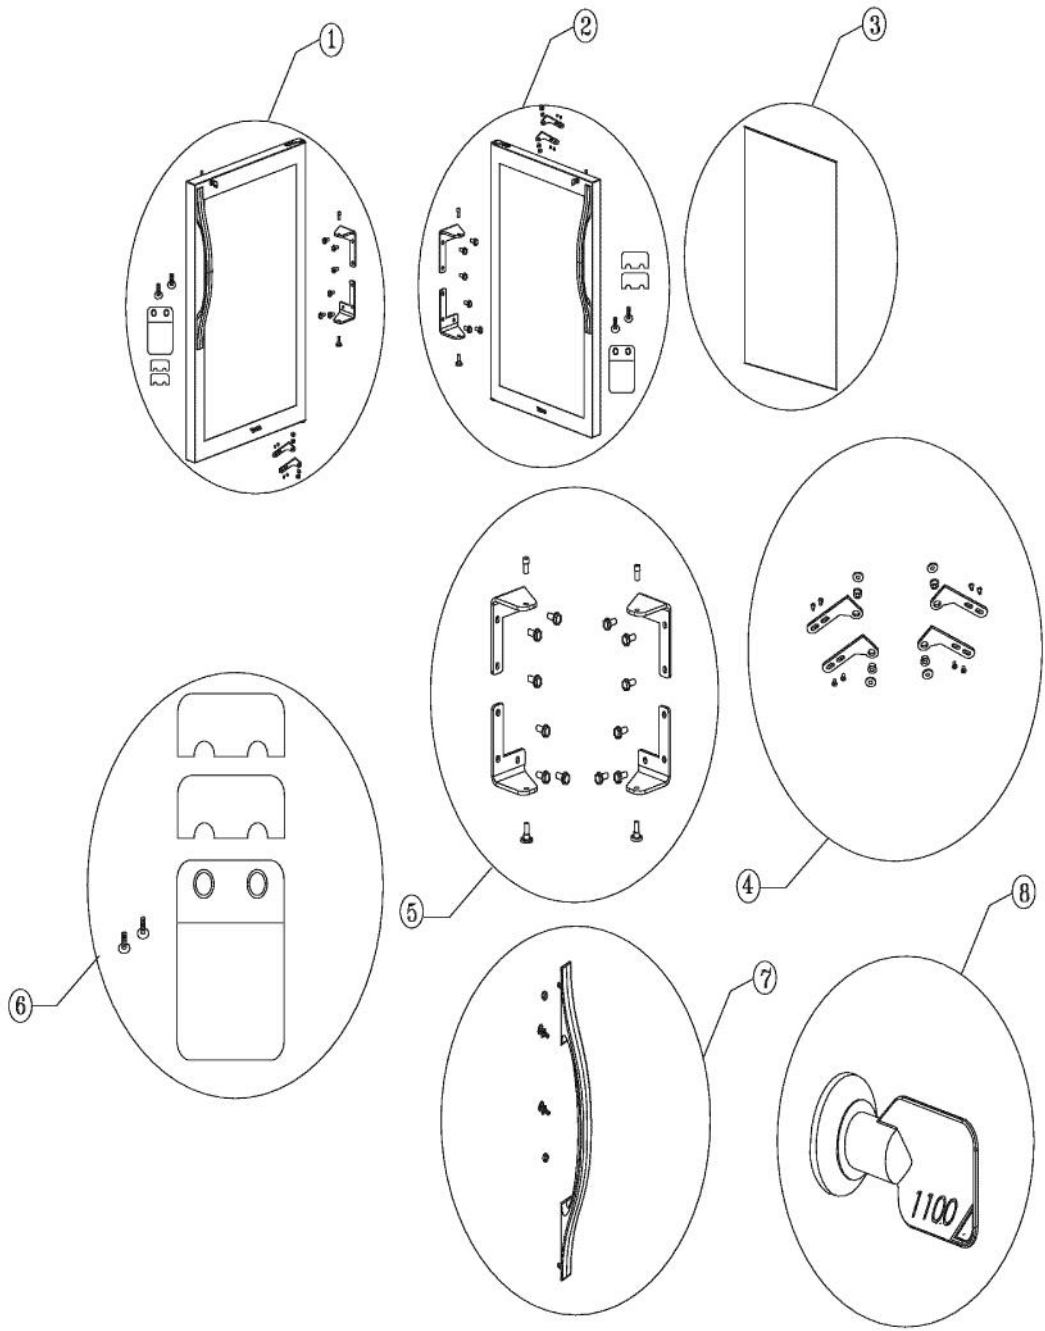

Ref #	Part Number	Qty.	Description
1	PS100047		LINER SHIELD ASSEMBLY - LEFT 152 (42246135)
2	PW210050		BACK PANEL
3	PS100080		COMPLETE SLIDING WINE SHELF 142 WC (
4	PS100081		WINE RACK FRAME, BLACK 142 WC (42246136)
5	PS100082		WINE RACK WOOD FRONT, NATURAL 142 WC (42244860)
6	PW240045		SERV. ASSY BLACK DRAIN TUBE 42244609
7	PS100083		DRIP TRAY, BLACK 142 WC 42244429
8	PS100084		FRONT SHROUD, BLACK
9	PS100085		EVAPORATOR PLATE, BLK
10	PS100086		LOWER BOTTLE CRADLE, NATURAL
11	PS100087		BLACK GRILLE SCREWS
12	PS100088		BLACK GRILLE
13	PW240047		12V FAN
14	PW200044		BLACK PLUG 42242085
15	PW240044		VUAR/DUAR141 AURA LIGHT
16	PS100089		HINGE PIN, TOP 142 WC (42245707)
17	PS100090		HINGE SCREW, STD. 142 WC (42245716)
18	PS100017		COUNTER SUNK HINGE (42244873) 152 WC
19	PS100092		STD HINGE, RB, CHROME
20	PS100017		COUNTER SUNK HINGE (42244873) 152 WC
21	PS100093		LINER SHIELD ASM. RIGHT, BLACK 142 WC (42246138)
22	PS100094		BACK SHROUD
NI	PS100155		LOCK CATCH, BLK COMPLETE

Ref #	Part Number	Qty.	Description
1	PW230096		COMPLETE DOOR ASSY - RH (SS ONLY)
1	PS100056		DES. COMPLETE DOOR, SOLID - L/H (42244585)
1	B9297542		DOOR SKIN - SS (RH)
1	C9297542BK		SILK SCREEN (DUAR140)
1	C9297542WH		SILK SCREEN (DUAR140)
1	C9297542BT		SILK SCREEN (DUAR140)
1	C9297542SG		SILK SCREEN (DUAR140)
1	C9297542GG		SILK SCREEN (DUAR140)
2	PS100056		DES. COMPLETE DOOR, SOLID - L/H (42244585)
3	PS100054		DOOR GASKET, BLACK 142 WC (42243907)
4	PE030165		27 DOOR HANDLE
4	PE030165PVD		27 DOOR HANDLE PVD
5	PW220004		HINGE KIT (VUWC140) X 42240881
6	PS100048		STRIKER PLATE, BLACK

Ref #	Part Number	Qty.	Description
1	PS100062		DES. COMPLETE DOOR, CLEAR - R/H 142 WC (42246139)
2	PS100063		DES. COMPLETE DOOR, CLEAR - L/H (42246140)
3	009524-000		DOOR GASKET - BK
4	PS100029		HINGE ADAPTER
5	PS100017		COUNTER SUNK HINGE (42244873) 152 WC
6	PS100064		STRIKER PLATE, BLACK 142 WC (42244457)
7	PE030165		27 DOOR HANDLE
7	PE030165PVD		27 DOOR HANDLE PVD
8	PS100061		LOCK & KEY