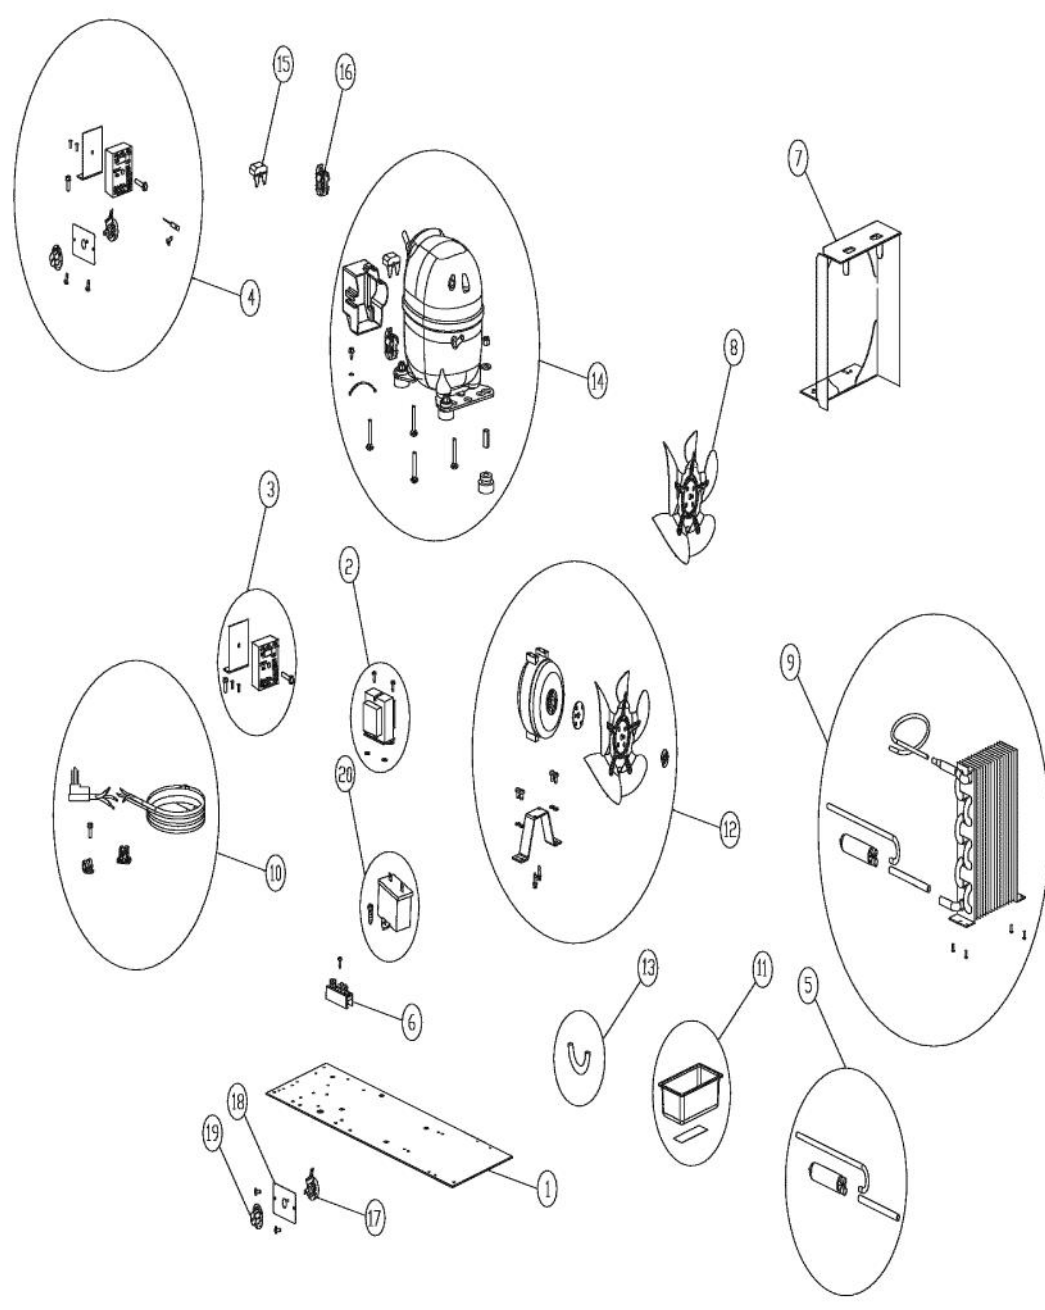

Ref #	Part Number	Qty.	Description
1	PS100047		LINER SHIELD ASSEMBLY - LEFT 152 (42246135)
2	PW210050		BACK PANEL
3	PS100080		COMPLETE SLIDING WINE SHELF 142 WC (
4	PS100081		WINE RACK FRAME, BLACK 142 WC (42246136)
5	PS100082		WINE RACK WOOD FRONT, NATURAL 142 WC (42244860)
6	PW240045		SERV. ASSY BLACK DRAIN TUBE 42244609
7	PS100083		DRIP TRAY, BLACK 142 WC 42244429
8	PS100084		FRONT SHROUD, BLACK
9	PS100085		EVAPORATOR PLATE, BLK
10	PS100086		LOWER BOTTLE CRADLE, NATURAL
11	PS100087		BLACK GRILLE SCREWS
12	PS100088		BLACK GRILLE
13	PW240047		12V FAN
14	PW200044		BLACK PLUG 42242085
15	PW240044		VUAR/DUAR141 AURA LIGHT
16	PS100089		HINGE PIN, TOP 142 WC (42245707)
17	PS100090		HINGE SCREW, STD. 142 WC (42245716)
18	PS100017		COUNTER SUNK HINGE (42244873) 152 WC
19	PS100092		STD HINGE, RB, CHROME
20	PS100017		COUNTER SUNK HINGE (42244873) 152 WC
21	PS100093		LINER SHIELD ASM. RIGHT, BLACK 142 WC (42246138)
22	PS100094		BACK SHROUD
NI	PS100155		LOCK CATCH, BLK COMPLETE

Ref #	Part Number	Qty.	Description
1	PW230096		COMPLETE DOOR ASSY - RH (SS ONLY)
1	PS100056		DES. COMPLETE DOOR, SOLID - L/H (42244585)
1	B9297542		DOOR SKIN - SS (RH)
1	C9297542BK		SILK SCREEN (DUAR140)
1	C9297542WH		SILK SCREEN (DUAR140)
1	C9297542BT		SILK SCREEN (DUAR140)
1	C9297542SG		SILK SCREEN (DUAR140)
1	C9297542GG		SILK SCREEN (DUAR140)
2	PS100056		DES. COMPLETE DOOR, SOLID - L/H (42244585)
3	PS100054		DOOR GASKET, BLACK 142 WC (42243907)
4	PE030165		27 DOOR HANDLE
4	PE030165PVD		27 DOOR HANDLE PVD
5	PW220004		HINGE KIT (VUWC140) X 42240881
6	PS100048		STRIKER PLATE, BLACK

Ref #	Part Number	Qty.	Description
1	PS100062		DES. COMPLETE DOOR, CLEAR - R/H 142 WC (42246139)
2	PS100063		DES. COMPLETE DOOR, CLEAR - L/H (42246140)
3	009524-000		DOOR GASKET - BK
4	PS100029		HINGE ADAPTER
5	PS100017		COUNTER SUNK HINGE (42244873) 152 WC
6	PS100064		STRIKER PLATE, BLACK 142 WC (42244457)
7	PE030165		27 DOOR HANDLE
7	PE030165PVD		27 DOOR HANDLE PVD
8	PS100061		LOCK & KEY