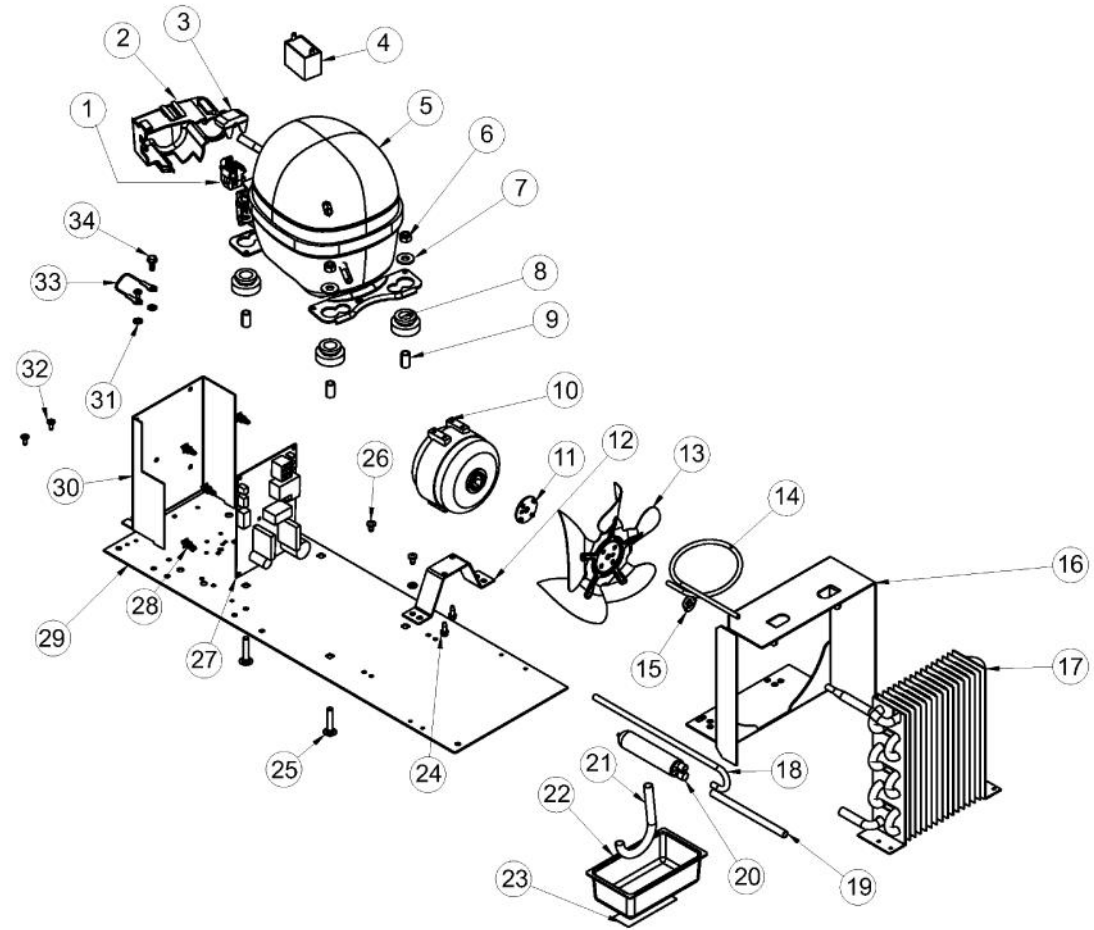

Ref #	Part Number	Qty.	Description
1	PS100021	1	PTC RELAY (42245131) 152 WC
2	009507-000	1	RELAY COVER
3	PS100020	1	OVERLOAD (42245133) 152 WC
4	PS100023	1	RUN CAPACITOR (42245134) 152 WC
5	008167-000	1	TRIM SCREWS SS (PACKAGE OF 6)
6	PW200017	3	LOCK NUT .25-.20 UNC
7	PW200018	3	.312 ID FLAT WASHER
8	010208-000	4	SLEEVE (INCLUDED WITH COMPRESSOR)
9	010209-000	4	SLEEVE (INCLUDED WITH COMPRESSOR)
10	PW240005	1	FAN/MTR ASSY COMPLETE VUWC
11	PW240005	1	FAN/MTR ASSY COMPLETE VUWC
12	PW240005	1	FAN/MTR ASSY COMPLETE VUWC
13	PW200037	1	FAN BLADE
14	007638-000	1	COPPER TUBING
15	PW240005	1	FAN/MTR ASSY COMPLETE VUWC
16	PW210013	1	FAN SHROUD (VUWC140) 42241349
17	PW300159	1	CONDENSER ASSY
18	009808-000	1	COPPER TUBE (42247551)
19	009810-000	1	DRYER TUBE
20	PW240003	1	DRIER ASSY VUWC140
21	PW220009	1	DRAIN TUBE J-TRAP (42242901)
22	PW210014	1	DRIP PAN ASSY. (VUWC140)X42242055
23	010079-000	1	TAPE - WH
24	009509-000	2	NO.8-36 SCREW
25	PW200023	4	CARRIAGE BOLT
26	PW200021	4	SCREW
27	009511-000	1	ELECTRONIC CONTROL BOARD
28	009513-000	5	STANDOFF
29	PW210011	1	BASEPLATE (VUWC140)
30	009514-000	1	CONTROL BOARD MOUNTING BRACKET
31	PW200029	4	SCREW
32	PW300274	2	WASHER, INDOOR
33	PW300137	1	GROUND WIRE (VUIM150)
34	009515-000	1	NO.10-32 X 1/2 HEX WASHER HEAD SCREW
NI	003835-000	1	NO.6-20 X 1/2? PHILLIPS PAN HEAD SCREW, SS