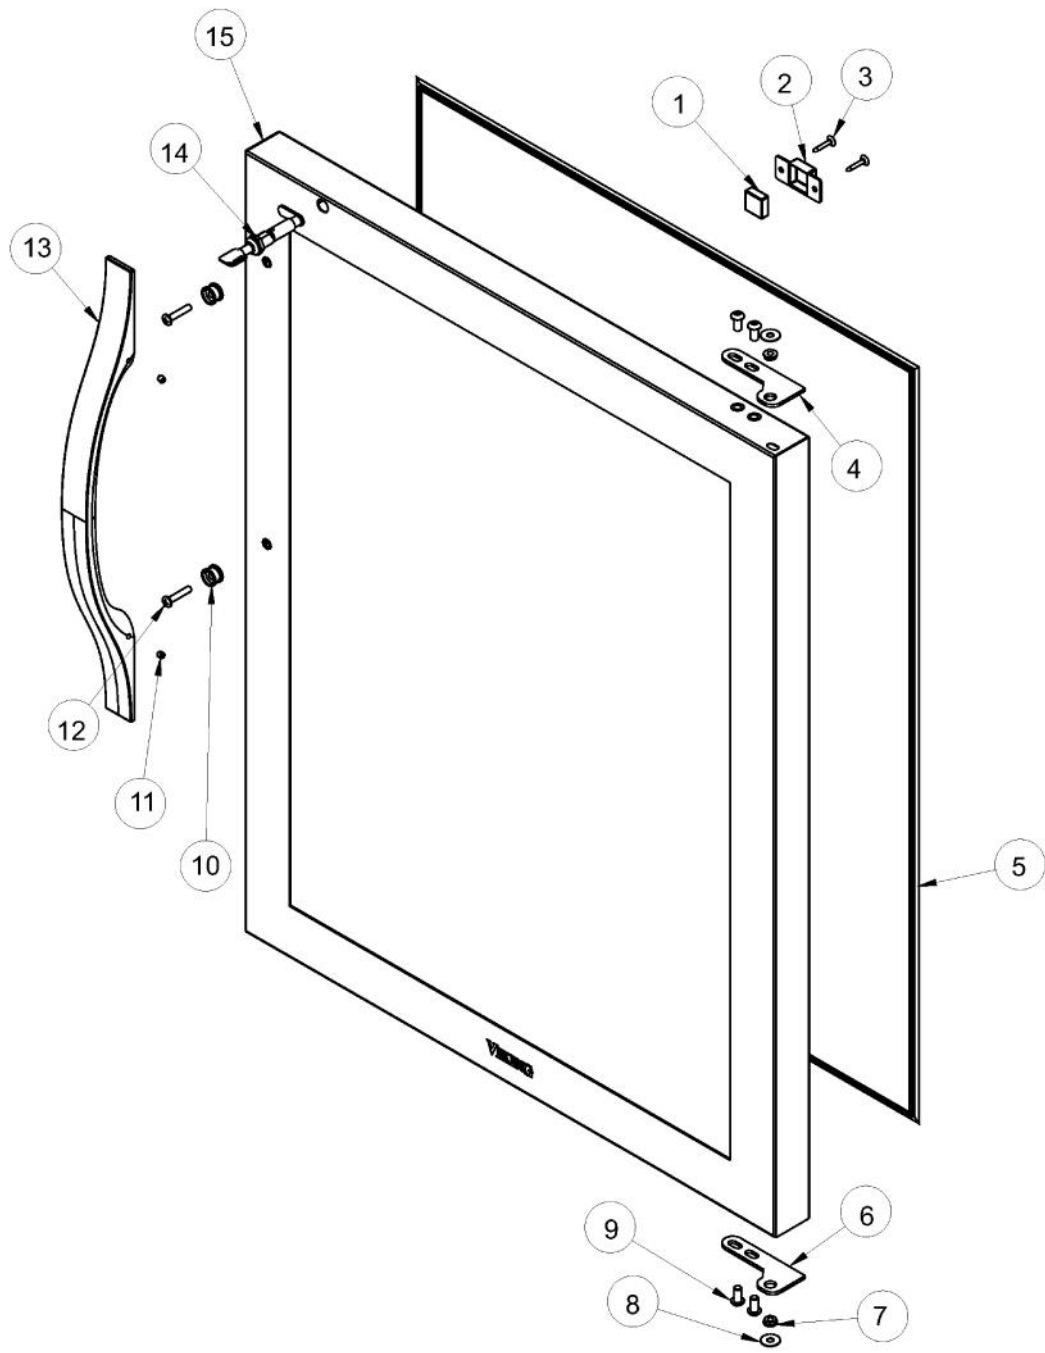

Ref #	Part Number	Qty.	Description
1	009759-000	1	DOOR SWITCH MAGNET
2	010216-000	1	DOOR SWITCH MAGNET RETAINER
3	010656-000	2	SCREW, NO.8 X 3/4 PH FLAT HEAD - BK
4	009760-000	1	HINGE ADAPTER, TOP, SS
5	010212-000	4	SCREW, 1/4-20 SS
5	PW230124	1	MAGNETIC GASKET, BLACK
6	009757-000	1	HINGE ADAPTER, BOTTOM, SS
7	009755-000	2	HINGE BUSHING
8	009761-000	2	WASHER, NYLON
10	010080-000	2	STAND-OFF STUD - DESIGNER
11	009644-000	2	SET SCREW
12	009643-000	2	SCREW
13	010081-000	1	DES DOOR HANDLE - SS
14	PW200059	1	LOCK & KEY ASSY FOR SSDF DOORS
15	010657-000	1	DOOR ASSEMBLY - RT W/LOCK
	010045-000	1	DOOR ASSEMBLY - RT
	010658-000	1	DOOR ASSEMBLY - LT W/LOCK
	010046-000	1	DOOR ASSEMBLY - LT
	010659-000	1	DOOR ASSEMBLY - RT W/LOCK
	010047-000	1	DOOR ASSEMBLY - RT
	010660-000	1	DOOR ASSEMBLY - LT W/LOCK
	010048-000	1	DOOR ASSEMBLY - LT