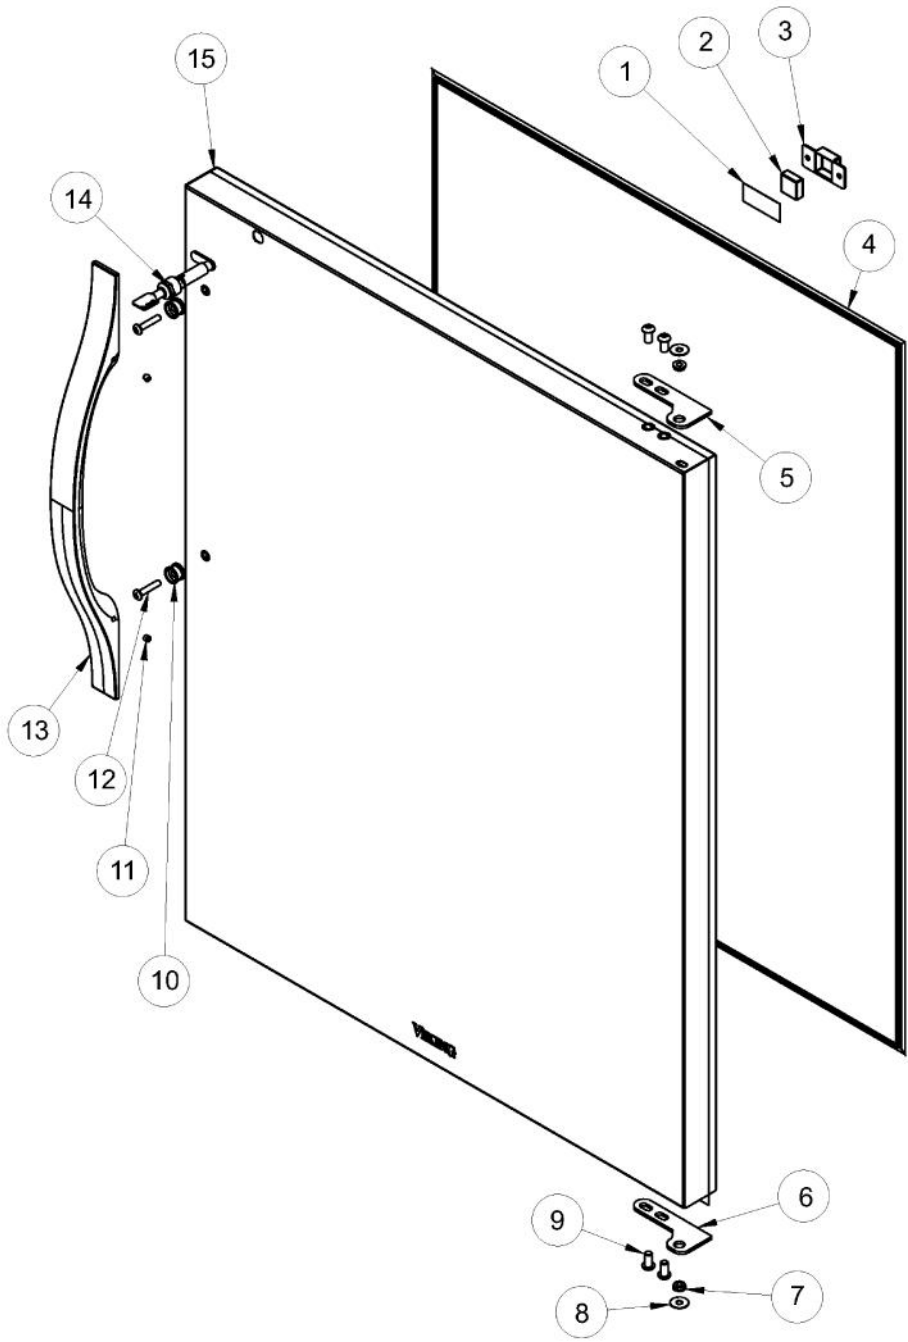

Ref #	Part Number	Qty.	Description
1	009762-000	1	3M TAPE, 1.75
2	009759-000	1	DOOR SWITCH MAGNET
3	010668-000	1	RETAINER, MAGNET
	010216-000	1	DOOR SWITCH MAGNET RETAINER
4	PW230005	1	GASKET, DOOR (VUWC140) X 42241280
	PW230124	1	MAGNETIC GASKET, BLACK
5	009760-000	1	HINGE ADAPTER, TOP, SS
6	009757-000	1	HINGE ADAPTER, BOTTOM, SS
7	009755-000	2	HINGE BUSHING
8	009761-000	2	WASHER, NYLON
9	010212-000	4	SCREW, 1/4-20 SS
10	010080-000	2	STAND-OFF STUD - DESIGNER
11	009644-000	2	SET SCREW
12	009643-000	2	SCREW
13	010081-000	1	DES DOOR HANDLE - SS
14	PW200059	1	LOCK & KEY ASSY FOR SSDF DOORS
15	010666-000	1	DOOR ASSEMBLY - RT W/LOCK
	010051-000	1	DOOR ASSEMBLY - RT
	010667-000	1	DOOR ASSEMBLY - RT W/LOCK
	010052-000	1	DOOR ASSEMBLY - LT