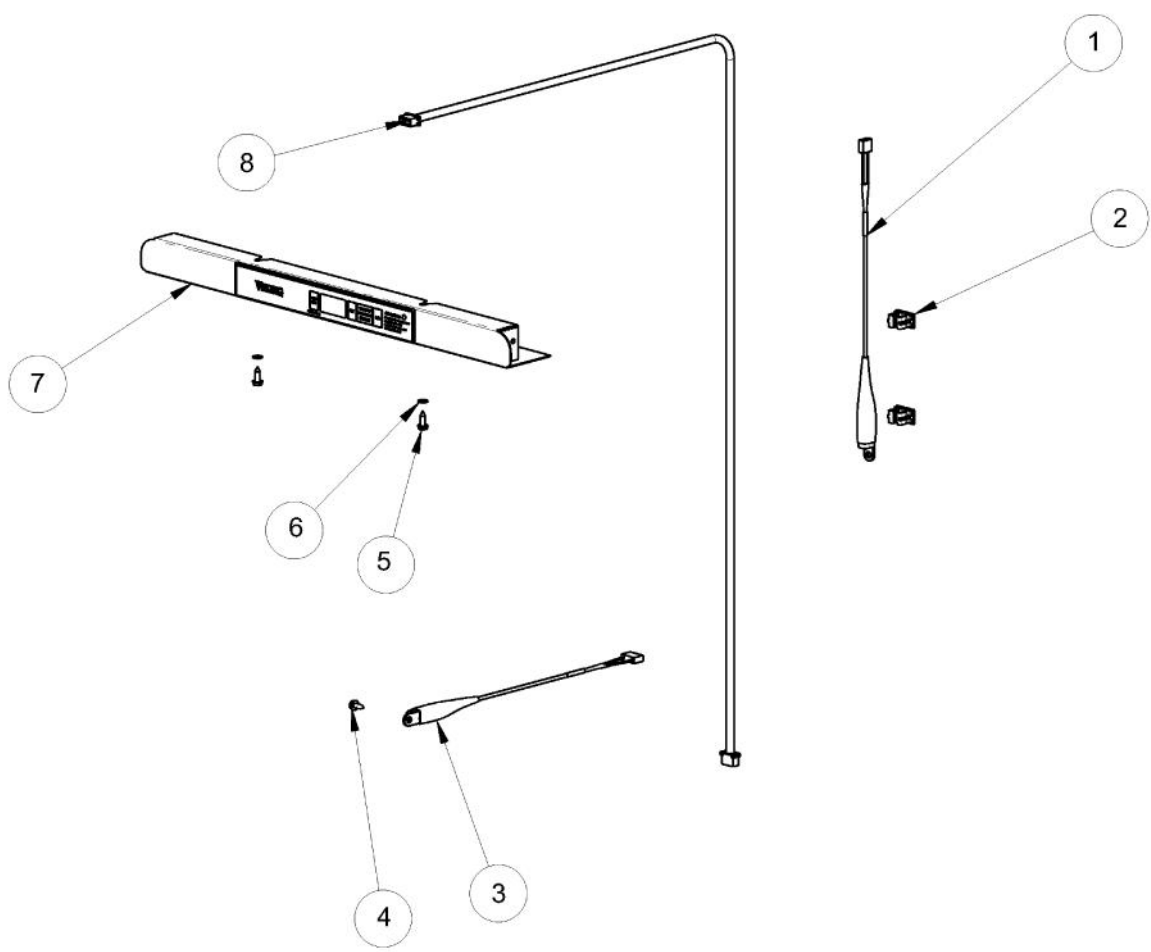

Ref #	Part Number	Qty.	Description
1	009926-000	1	BACK PANEL SERV ASM
2	009924-000	17	WASHER HD SCREW - ZN
3	009487-000	1	BUSHING
4	010073-000	1	BACK SHROUD - GS
5	010702-000	1	STANDARD HINGE, RIGHT BOTTOM, CHROME
6	010236-000	6	10-32 X 3/4? PHILLIPS COUNTERSUNK SCREW, ZN
7	010069-000	2	LOCK WASHER
8	009489-000	2	NO.12 X 3/4 TYPE AB PHILLIPS SCREW, BLACK
9	PS100115	1	LOUVERED GRILLE SERV ASM - BK
9	010070-000	1	LOUVERED GRILLE, SS
10	010246-000	1	EVAPORATOR FAN
11	PW240045	1	SERV. ASSY BLACK DRAIN TUBE 42244609
12	PW200019	2	POP RIVET
13	PS100083	1	DRIP TRAY, BLACK 142 WC 42244429
14	PW200007	2	SCREW, EVAPOR. (VUWC140)X 08204902
15	PW240046	1	141 SERIES BLACK EVAP ASSY (42244920)
16	010028-000	2	1 SPACER - BK
17	010245-000	1	DOUBLEE SIDED TAPE, 1.75
18	009894-000	1	WIRE CONDUIT
19	010698-000	2	SCREW, NO.10 X .5 ZN
20	PW220015	1	LOCK CATCH BRACKET (BLACK)
21	010695-000	1	STANDARD HINGE, RIGHT TOP, CHROME
NI	PW240044	2	VUAR/DUAR141 AURA LIGHT
NI	010031-000	4	LEVELING LEG

Ref #	Part Number	Qty.	Description
1	009483-000	1	EVAPORATOR TEMPERATURE THERMISTOR
2	007640-000	2	PLASTIC WIRE CLIP
3	009484-000	1	DISPLAY TEMPERATURE THERMISTOR
4	010057-000	1	SCREW, NO.6-20 X .75 SS
5	009485-000	2	MACHINE SCREW - SS
6	009486-000	2	NO.10 EXTERNAL TOOTH STAR WASHER, SS
7	028594-000	1	DISPLAY ASM BK, 24 WC SOLID DR.
	028595-000	1	DISPLAY ASM BK, 24 WC GLASS DR.
8	009482-000	1	COMMUNICATION CABLE

Ref #	Part Number	Qty.	Description
1	010229-000	1	LINER SHIELD, LH - BL
2	010226-000	6	CABINET SIDE, LH - BK
3	010039-000	36	RIVET, 1/8 STEEL
4	009848-000	12	WALL CORNER PAD
5	010228-000	4	BUSHING 2620
6	010242-000	1	SHELF SLIDE, RH - BL
7	010241-000	1	LINER SHIELD, RH - BL
8	PW210046	1	141 SERIES LOWER BOTTLE CRADLE
9	010236-000	2	10-32 X 3/4? PHILLIPS COUNTERSUNK SCREW, ZN
10	010235-000	6	SHELF SLIDED, RH - BK
11	010233-000	1	FRONT NATURAL WOOD
12	010232-000	6	SHELF SLIDE, LH - BK
13	010231-000	6	RACK - BL
14	010230-000	12	SCREW, NO.8 X 1/2 PH PAN HEAD