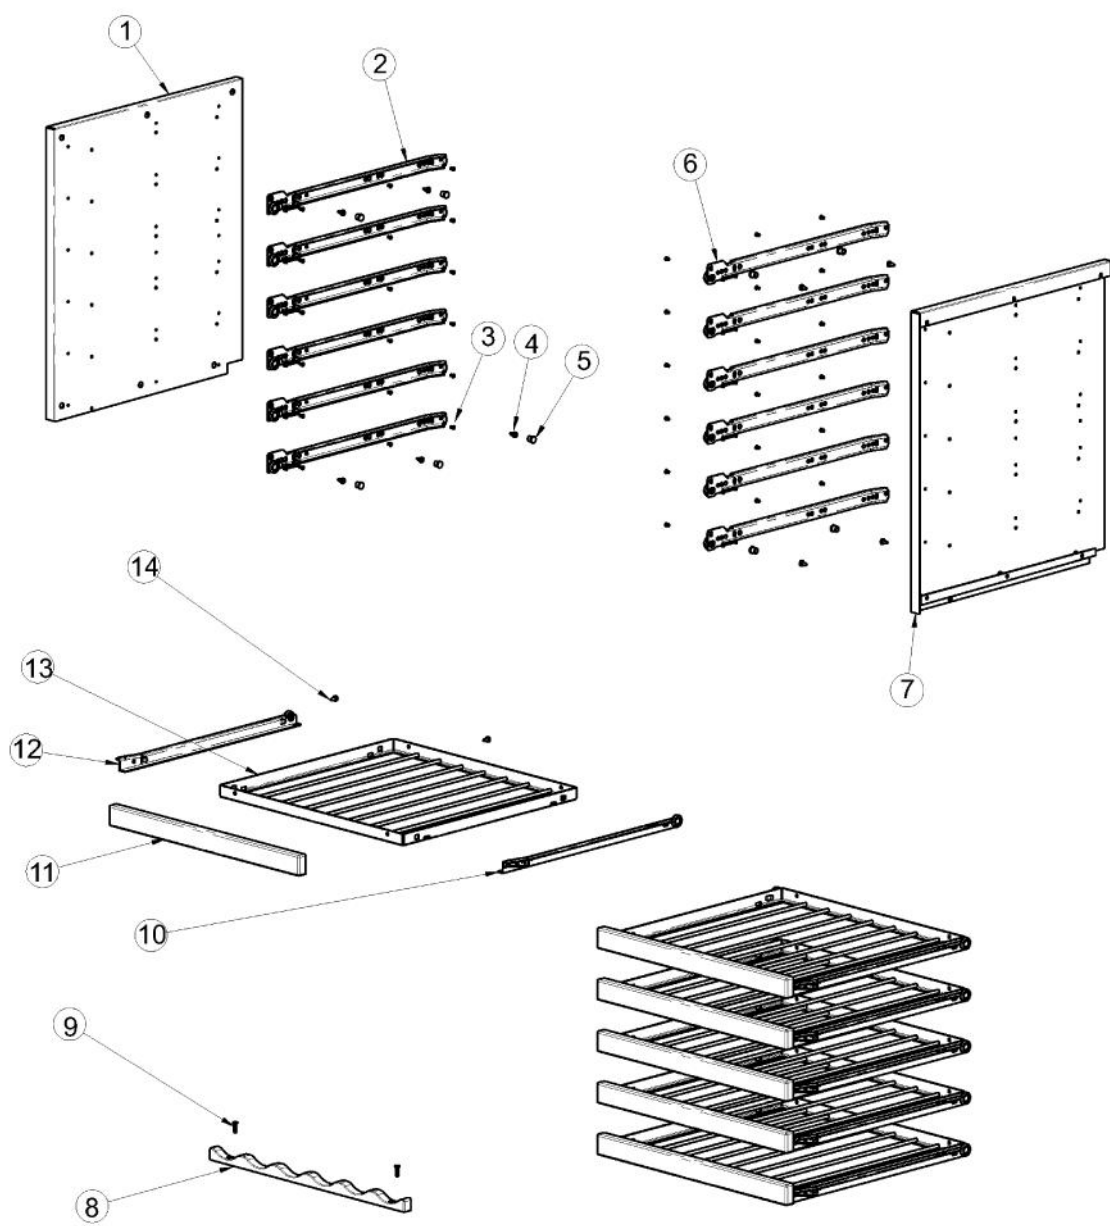

Ref #	Part Number	Qty.	Description
1	009926-000	1	BACK PANEL SERV ASM
2	009924-000	17	WASHER HD SCREW - ZN
3	009487-000	1	BUSHING
4	010073-000	1	BACK SHROUD - GS
5	010702-000	1	STANDARD HINGE, RIGHT BOTTOM, CHROME
6	010236-000	6	10-32 X 3/4? PHILLIPS COUNTERSUNK SCREW, ZN
7	010069-000	2	LOCK WASHER
8	009489-000	2	NO.12 X 3/4 TYPE AB PHILLIPS SCREW, BLACK
9	PS100115	1	LOUVERED GRILLE SERV ASM - BK
9	010070-000	1	LOUVERED GRILLE, SS
10	010246-000	1	EVAPORATOR FAN
11	PW240045	1	SERV. ASSY BLACK DRAIN TUBE 42244609
12	PW200019	2	POP RIVET
13	PS100083	1	DRIP TRAY, BLACK 142 WC 42244429
14	PW200007	2	SCREW, EVAPOR. (VUWC140)X 08204902
15	PW240046	1	141 SERIES BLACK EVAP ASSY (42244920)
16	010028-000	2	1 SPACER - BK
17	010245-000	1	DOUBLEE SIDED TAPE, 1.75
18	009894-000	1	WIRE CONDUIT
19	010698-000	2	SCREW, NO.10 X .5 ZN
20	PW220015	1	LOCK CATCH BRACKET (BLACK)
21	010695-000	1	STANDARD HINGE, RIGHT TOP, CHROME
NI	PW240044	2	VUAR/DUAR141 AURA LIGHT
NI	010031-000	4	LEVELING LEG

Ref #	Part Number	Qty.	Description
1	009483-000	1	EVAPORATOR TEMPERATURE THERMISTOR
2	007640-000	2	PLASTIC WIRE CLIP
3	009484-000	1	DISPLAY TEMPERATURE THERMISTOR
4	010057-000	1	SCREW, NO.6-20 X .75 SS
5	009485-000	2	MACHINE SCREW - SS
6	009486-000	2	NO.10 EXTERNAL TOOTH STAR WASHER, SS
7	028594-000	1	DISPLAY ASM BK, 24 WC SOLID DR.
	028595-000	1	DISPLAY ASM BK, 24 WC GLASS DR.
8	009482-000	1	COMMUNICATION CABLE

Ref #	Part Number	Qty.	Description
1	010229-000	1	LINER SHIELD, LH - BL
2	010226-000	6	CABINET SIDE, LH - BK
3	010039-000	36	RIVET, 1/8 STEEL
4	009848-000	12	WALL CORNER PAD
5	010228-000	4	BUSHING 2620
6	010242-000	1	SHELF SLIDE, RH - BL
7	010241-000	1	LINER SHIELD, RH - BL
8	PW210046	1	141 SERIES LOWER BOTTLE CRADLE
9	010236-000	2	10-32 X 3/4? PHILLIPS COUNTERSUNK SCREW, ZN
10	010235-000	6	SHELF SLIDED, RH - BK
11	010233-000	1	FRONT NATURAL WOOD
12	010232-000	6	SHELF SLIDE, LH - BK
13	010231-000	6	RACK - BL
14	010230-000	12	SCREW, NO.8 X 1/2 PH PAN HEAD