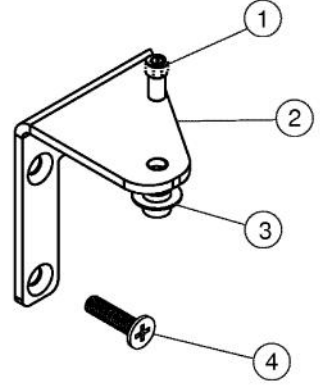

Ref #	Part Number	Qty.	Description
1	028480-000	1	LOCK, DOOR
2	028352-000	1	MAGNET
3	028353-000	1	MAGNET SWITCH RETAINER
4	022265-000	2	NO.8 X 3/4 BLACK SCREW
5	PW230124	1	MAGNETIC GASKET, BLACK
6	022248-000	4	1/4-20 X 1/2 BUTTON HEAD CAP SCREW
7	028355-000	1	TOP HINGE ADAPTER, R.H. DOOR (SHOWN)
8	022424-000	1	SCREW : 4MM X 10MM
9	037009-000	1	DOOR ASSY, DES., CLEAR GLASS, RH, W/LOCK
9	037011-000	1	DOOR ASSY, DES., FLUTED GLASS, RH, W/LOCK
9	037010-000	1	DOOR ASSY, DES., CLEAR GLASS, LH, W/LOCK
9	037012-000	1	DOOR ASSY, DES., FLUTED GLASS, LH, W/LOCK
9	037005-000	1	DOOR ASSY, PRO, CLEAR GLASS RH, W/LOCK
9	037006-000	1	DOOR ASSY, PRO, CLEAR GLASS LH, W/LOCK
9	037007-000	1	DOOR ASSY, PRO, FLUTED GLASS, RH, W/LOCK
9	037008-000	1	DOOR ASSY, PRO, FLUTED GLASS, LH, W/LOCK
10	009521-000	2	STANDOFF STUD
11	022434-000	2	NO.10-32 X 1? TRUSS HEAD MACHINE SCREW
12	026722-000	1	DOOR HANDLE ASSEMBLY
13	026723-000	2	NO.10-32 X 5/16 CUP POINT SET SCREW
14	022900-000	1	TOP HINGE ADAPTER, LEFT HAND
15	037010-000	1	DOOR ASSY, DES., CLEAR GLASS, LH, W/LOCK
15	037012-000	1	DOOR ASSY, DES., FLUTED GLASS, LH, W/LOCK
16	022427-000	1	DOOR STOP, L.H.

Right Hand

Left Hand

Ref #	Part Number	Qty.	Description
1	028354-000	1	TOP HINGE PIN
2	022415-000	1	UPPER DOOR HINGE R.H.
3	022414-000	1	BEARING, HINGE PIN UPPER
4	022252-000	6	10-32 X 3/4 COUNTERSUNK SCREW
5	022423-000	1	DOOR CLOSER CAM FOLLOWER
6	022417-000	1	BOTTOM DOOR HINGE, R.H.
7	022240-000	1	LOWER HINGE PIN
8	022420-000	1	BOTTOM DOOR HINGE, L.H.
9	022416-000	1	UPPER DOOR HINGE L.H.