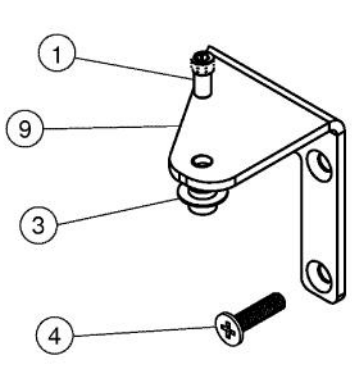

Ref #	Part Number	Qty.	Description
1	028480-000	1	LOCK, DOOR
2	028352-000	1	MAGNET
3	028353-000	1	MAGNET SWITCH RETAINER
4	022265-000	2	NO.8 X 3/4 BLACK SCREW
5	PW230124	1	MAGNETIC GASKET, BLACK
6	022248-000	4	1/4-20 X 1/2 BUTTON HEAD CAP SCREW
7	028355-000	1	TOP HINGE ADAPTER, R.H. DOOR (SHOWN)
8	022424-000	1	SCREW : 4MM X 10MM
9	037009-000	1	DOOR ASSY, DES., CLEAR GLASS, RH, W/LOCK
9	037011-000	1	DOOR ASSY, DES., FLUTED GLASS, RH, W/LOCK
9	037010-000	1	DOOR ASSY, DES., CLEAR GLASS, LH, W/LOCK
9	037012-000	1	DOOR ASSY, DES., FLUTED GLASS, LH, W/LOCK
9	037005-000	1	DOOR ASSY, PRO, CLEAR GLASS RH, W/LOCK
9	037006-000	1	DOOR ASSY, PRO, CLEAR GLASS LH, W/LOCK
9	037007-000	1	DOOR ASSY, PRO, FLUTED GLASS, RH, W/LOCK
9	037008-000	1	DOOR ASSY, PRO, FLUTED GLASS, LH, W/LOCK
10	009521-000	2	STANDOFF STUD
11	022434-000	2	NO.10-32 X 1? TRUSS HEAD MACHINE SCREW
12	026722-000	1	DOOR HANDLE ASSEMBLY
13	026723-000	2	NO.10-32 X 5/16 CUP POINT SET SCREW
14	022900-000	1	TOP HINGE ADAPTER, LEFT HAND
15	037010-000	1	DOOR ASSY, DES., CLEAR GLASS, LH, W/LOCK
15	037012-000	1	DOOR ASSY, DES., FLUTED GLASS, LH, W/LOCK
16	022427-000	1	DOOR STOP, L.H.

Right Hand

Left Hand

Ref #	Part Number	Qty.	Description
1	028354-000	1	TOP HINGE PIN
2	022415-000	1	UPPER DOOR HINGE R.H.
3	022414-000	1	BEARING, HINGE PIN UPPER
4	022252-000	6	10-32 X 3/4 COUNTERSUNK SCREW
5	022423-000	1	DOOR CLOSER CAM FOLLOWER
6	022417-000	1	BOTTOM DOOR HINGE, R.H.
7	022240-000	1	LOWER HINGE PIN
8	022420-000	1	BOTTOM DOOR HINGE, L.H.
9	022416-000	1	UPPER DOOR HINGE L.H.