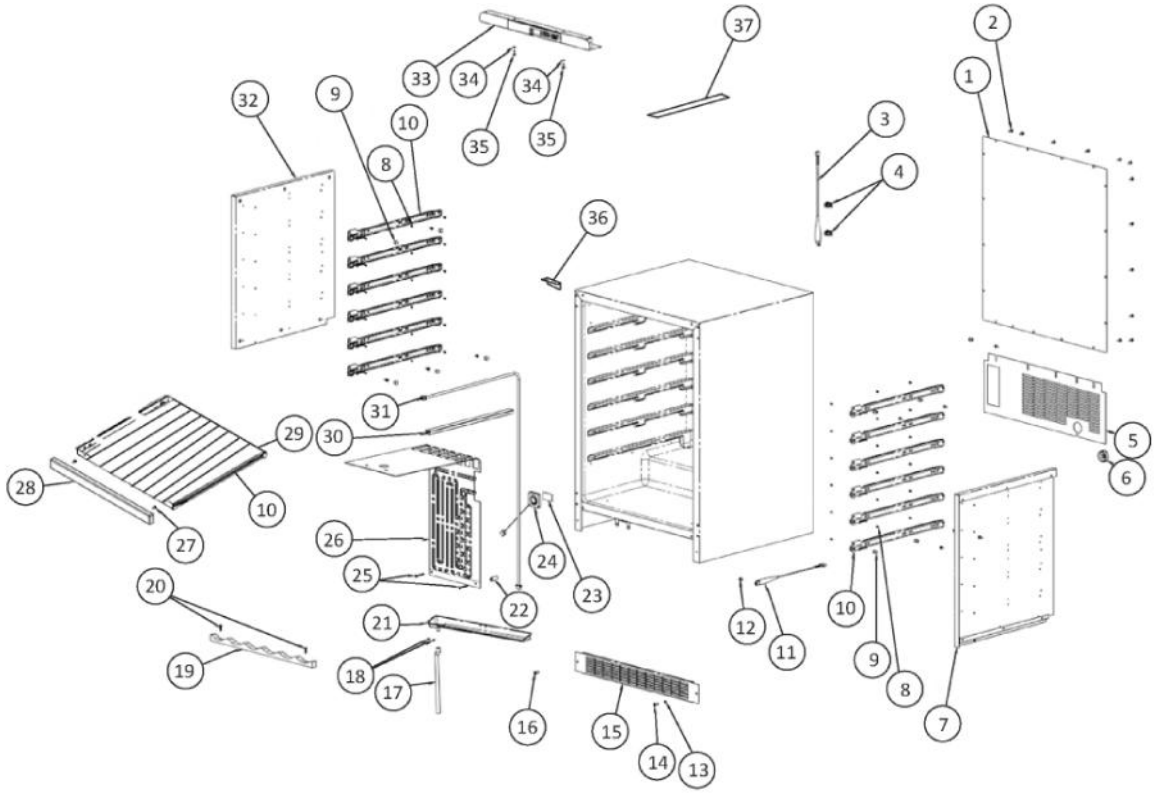

Ref #	Part Number	Qty.	Description
1	028480-000	1	LOCK, DOOR
2	028352-000	1	MAGNET
3	028353-000	1	MAGNET SWITCH RETAINER
4	022265-000	2	NO.8 X 3/4 BLACK SCREW
5	PW230124	1	MAGNETIC GASKET, BLACK
6	022248-000	4	1/4-20 X 1/2 BUTTON HEAD CAP SCREW
7	028355-000	1	TOP HINGE ADAPTER, R.H. DOOR (SHOWN)
8	022424-000	1	SCREW : 4MM X 10MM
9	037009-000	1	DOOR ASSY, DES., CLEAR GLASS, RH, W/LOCK
9	037011-000	1	DOOR ASSY, DES., FLUTED GLASS, RH, W/LOCK
9	037010-000	1	DOOR ASSY, DES., CLEAR GLASS, LH, W/LOCK
9	037012-000	1	DOOR ASSY, DES., FLUTED GLASS, LH, W/LOCK
9	037005-000	1	DOOR ASSY, PRO, CLEAR GLASS RH, W/LOCK
9	037006-000	1	DOOR ASSY, PRO, CLEAR GLASS LH, W/LOCK
9	037007-000	1	DOOR ASSY, PRO, FLUTED GLASS, RH, W/LOCK
9	037008-000	1	DOOR ASSY, PRO, FLUTED GLASS, LH, W/LOCK
10	009521-000	2	STANDOFF STUD
11	022434-000	2	NO.10-32 X 1? TRUSS HEAD MACHINE SCREW
12	026722-000	1	DOOR HANDLE ASSEMBLY
13	026723-000	2	NO.10-32 X 5/16 CUP POINT SET SCREW
14	022900-000	1	TOP HINGE ADAPTER, LEFT HAND
15	037010-000	1	DOOR ASSY, DES., CLEAR GLASS, LH, W/LOCK
15	037012-000	1	DOOR ASSY, DES., FLUTED GLASS, LH, W/LOCK
16	022427-000	1	DOOR STOP, L.H.

Right Hand

Left Hand

Ref #	Part Number	Qty.	Description
1	028354-000	1	TOP HINGE PIN
2	022415-000	1	UPPER DOOR HINGE R.H.
3	022414-000	1	BEARING, HINGE PIN UPPER
4	022252-000	6	10-32 X 3/4 COUNTERSUNK SCREW
5	022423-000	1	DOOR CLOSER CAM FOLLOWER
6	022417-000	1	BOTTOM DOOR HINGE, R.H.
7	022240-000	1	LOWER HINGE PIN
8	022420-000	1	BOTTOM DOOR HINGE, L.H.
9	022416-000	1	UPPER DOOR HINGE L.H.