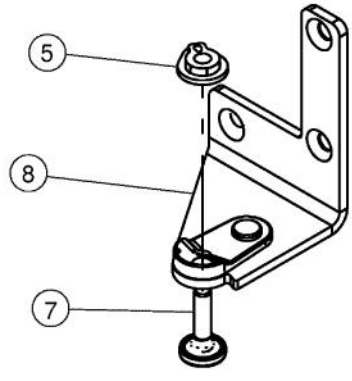

Ref #	Part Number	Qty.	Description
1	028480-000	1	LOCK, DOOR
2	028352-000	1	MAGNET
3	028353-000	1	MAGNET SWITCH RETAINER
4	022265-000	2	NO.8 X 3/4 BLACK SCREW
5	PW230124	1	MAGNETIC GASKET, BLACK
6	022248-000	4	1/4-20 X 1/2 BUTTON HEAD CAP SCREW
7	028355-000	1	TOP HINGE ADAPTER, R.H. DOOR (SHOWN)
8	022424-000	1	SCREW : 4MM X 10MM
9	037009-000	1	DOOR ASSY, DES., CLEAR GLASS, RH, W/LOCK
9	037011-000	1	DOOR ASSY, DES., FLUTED GLASS, RH, W/LOCK
9	037010-000	1	DOOR ASSY, DES., CLEAR GLASS, LH, W/LOCK
9	037012-000	1	DOOR ASSY, DES., FLUTED GLASS, LH, W/LOCK
9	037005-000	1	DOOR ASSY, PRO, CLEAR GLASS RH, W/LOCK
9	037006-000	1	DOOR ASSY, PRO, CLEAR GLASS LH, W/LOCK
9	037007-000	1	DOOR ASSY, PRO, FLUTED GLASS, RH, W/LOCK
9	037008-000	1	DOOR ASSY, PRO, FLUTED GLASS, LH, W/LOCK
10	009521-000	2	STANDOFF STUD
11	022434-000	2	NO.10-32 X 1? TRUSS HEAD MACHINE SCREW
12	026722-000	1	DOOR HANDLE ASSEMBLY
13	026723-000	2	NO.10-32 X 5/16 CUP POINT SET SCREW
14	022900-000	1	TOP HINGE ADAPTER, LEFT HAND
15	037010-000	1	DOOR ASSY, DES., CLEAR GLASS, LH, W/LOCK
15	037012-000	1	DOOR ASSY, DES., FLUTED GLASS, LH, W/LOCK
16	022427-000	1	DOOR STOP, L.H.

Right Hand

Left Hand

Ref #	Part Number	Qty.	Description
1	028354-000	1	TOP HINGE PIN
2	022415-000	1	UPPER DOOR HINGE R.H.
3	022414-000	1	BEARING, HINGE PIN UPPER
4	022252-000	6	10-32 X 3/4 COUNTERSUNK SCREW
5	022423-000	1	DOOR CLOSER CAM FOLLOWER
6	022417-000	1	BOTTOM DOOR HINGE, R.H.
7	022240-000	1	LOWER HINGE PIN
8	022420-000	1	BOTTOM DOOR HINGE, L.H.
9	022416-000	1	UPPER DOOR HINGE L.H.