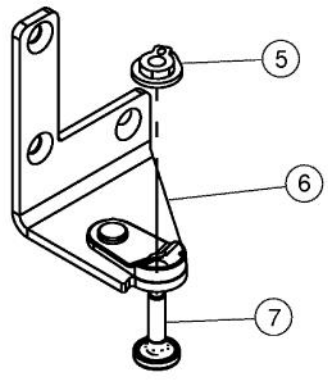

Ref #	Part Number	Qty.	Description
1	028480-000	1	LOCK, DOOR
2	028352-000	1	MAGNET
3	028353-000	1	MAGNET SWITCH RETAINER
4	022265-000	2	NO.8 X 3/4 BLACK SCREW
5	PW230124	1	MAGNETIC GASKET, BLACK
6	022248-000	4	1/4-20 X 1/2 BUTTON HEAD CAP SCREW
7	028355-000	1	TOP HINGE ADAPTER, R.H. DOOR (SHOWN)
8	022424-000	1	SCREW : 4MM X 10MM
9	037009-000	1	DOOR ASSY, DES., CLEAR GLASS, RH, W/LOCK
9	037011-000	1	DOOR ASSY, DES., FLUTED GLASS, RH, W/LOCK
9	037010-000	1	DOOR ASSY, DES., CLEAR GLASS, LH, W/LOCK
9	037012-000	1	DOOR ASSY, DES., FLUTED GLASS, LH, W/LOCK
9	037005-000	1	DOOR ASSY, PRO, CLEAR GLASS RH, W/LOCK
9	037006-000	1	DOOR ASSY, PRO, CLEAR GLASS LH, W/LOCK
9	037007-000	1	DOOR ASSY, PRO, FLUTED GLASS, RH, W/LOCK
9	037008-000	1	DOOR ASSY, PRO, FLUTED GLASS, LH, W/LOCK
10	009521-000	2	STANDOFF STUD
11	022434-000	2	NO.10-32 X 1? TRUSS HEAD MACHINE SCREW
12	026722-000	1	DOOR HANDLE ASSEMBLY
13	026723-000	2	NO.10-32 X 5/16 CUP POINT SET SCREW
14	022900-000	1	TOP HINGE ADAPTER, LEFT HAND
15	037010-000	1	DOOR ASSY, DES., CLEAR GLASS, LH, W/LOCK
15	037012-000	1	DOOR ASSY, DES., FLUTED GLASS, LH, W/LOCK
16	022427-000	1	DOOR STOP, L.H.

Right Hand

Left Hand

Ref #	Part Number	Qty.	Description
1	028354-000	1	TOP HINGE PIN
2	022415-000	1	UPPER DOOR HINGE R.H.
3	022414-000	1	BEARING, HINGE PIN UPPER
4	022252-000	6	10-32 X 3/4 COUNTERSUNK SCREW
5	022423-000	1	DOOR CLOSER CAM FOLLOWER
6	022417-000	1	BOTTOM DOOR HINGE, R.H.
7	022240-000	1	LOWER HINGE PIN
8	022420-000	1	BOTTOM DOOR HINGE, L.H.
9	022416-000	1	UPPER DOOR HINGE L.H.