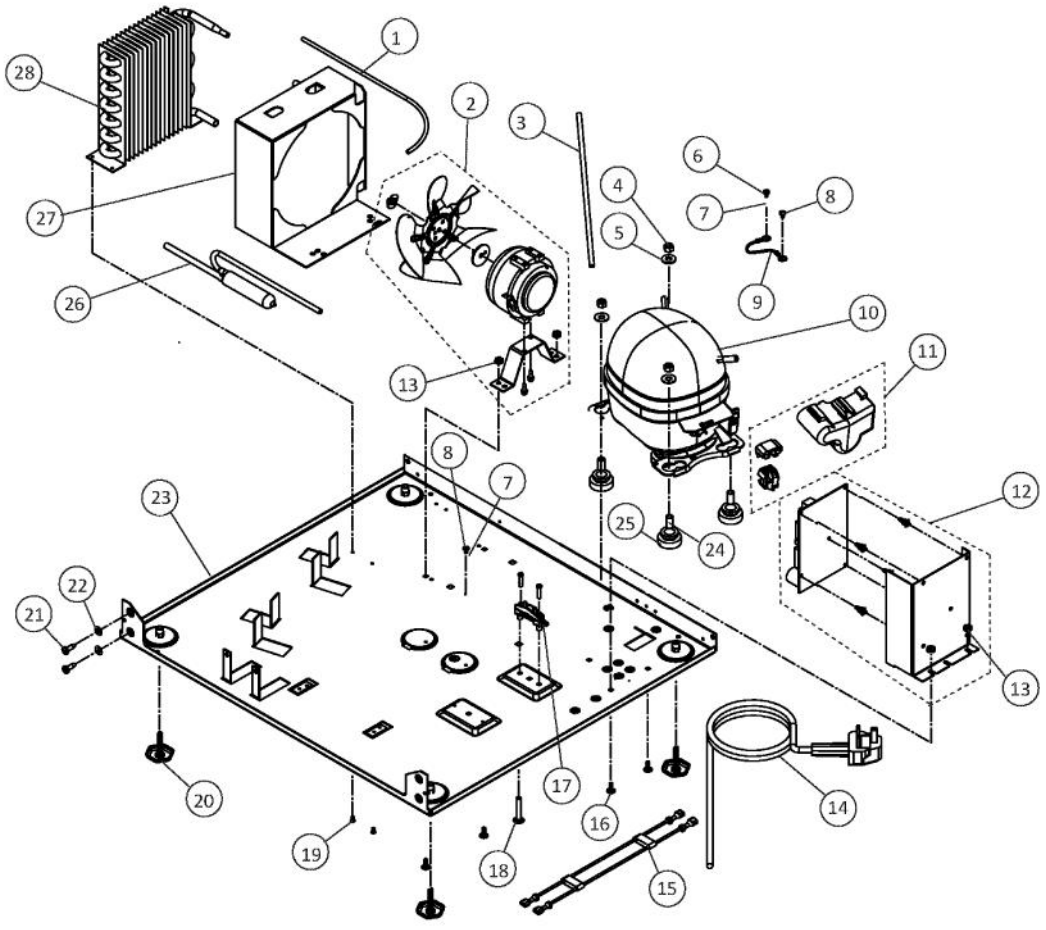

Right Hand

Left Hand

Ref #	Part Number	Qty.	Description
1	028354-000	1	TOP HINGE PIN
2	022415-000	1	UPPER DOOR HINGE R.H.
3	022414-000	1	BEARING, HINGE PIN UPPER
4	022252-000	6	10-32 X 3/4 COUNTERSUNK SCREW
5	022423-000	1	DOOR CLOSER CAM FOLLOWER
6	022417-000	1	BOTTOM DOOR HINGE, R.H.
7	022240-000	1	LOWER HINGE PIN
8	022420-000	1	BOTTOM DOOR HINGE, L.H.
9	022416-000	1	UPPER DOOR HINGE L.H.

Ref #	Part Number	Qty.	Description
1	022348-000	1	BACK PANEL
2	022440-000	19	NO.10 X 5/8 HEX HEAD SCREW
3	009484-000	1	DISPLAY TEMPERATURE THERMISTOR
4	022359-000	2	FASTEX CLAMP
5	022349-000	1	BACK SHROUD, GALVANIZED STEEL
6	022354-000	1	HEYCO BUSHUNG
7	022345-000	1	LINER SHIELD, RH, BLACK
8	022356-000	36	1/8 POP RIVET
9	022353-000	4	HEYCO NO.2620 HOLE PLUG, GLOSSY BLACK
10	022346-000	24	BAYONET MOUNT CABINET SLIDE KIT, BLACK
11	009483-000	1	EVAPORATOR TEMPERATURE THERMISTOR
12	022440-000	1	NO.10 X 5/8 HEX HEAD SCREW
13	022358-000	1	NO.12 EXTERNAL TOOTH STAR WASHER
14	022361-000	1	NO.12X 3/4 BLACK TYPE A SCREW
15	022357-000	1	BLACK GRILLE
16	022361-000	1	NO.12X 3/4 BLACK TYPE A SCREW
17	PW240045	1	SERV. ASSY BLACK DRAIN TUBE 42244609
18	022401-000	2	POP RIVET NO.AD43ABS ALUMINUM
19	PW210046	1	141 SERIES LOWER BOTTLE CRADLE
20	022252-000	2	10-32 X 3/4 COUNTERSUNK SCREW
21	PS100083	1	DRIP TRAY, BLACK 142 WC 42244429
22	022352-000	2	BLACK SPACER, 1.00? LONG
23	009747-000	1	EVAPORATOR FAN
24	009747-000	2	EVAPORATOR FAN
25	022363-000	2	NO.8 X 1-1/2 TRUSS HEAD SCREW, SS
26	PW240046	1	141 SERIES BLACK EVAP ASSY (42244920)
27	022362-000	12	NO.8 X 1/2 SMS PHILLIPS PAN HEAD SCREW, ZN
28	022351-000	6	NATURAL WOOD FRONT
29	022275-000	6	TOGGLE SCREW
30	022350-000	1	WIRE CONDUIT
31	009482-000	1	COMMUNICATION CABLE
32	022285-000	1	LINER SHIELD, LH, BLACK
33	022355-000	1	USER INTERFACE DISPLAY ASSEMBLY, BLACK
34	022478-000	2	NO.10 EXTERNAL TOOTH STAR WASHER, SS
35	022929-000	2	NO.10-32 X 1/2 MACHINE SCREW
36	026877-000	1	LOCK CATCH
37	PW240044	2	VUAR/DUAR141 AURA LIGHT