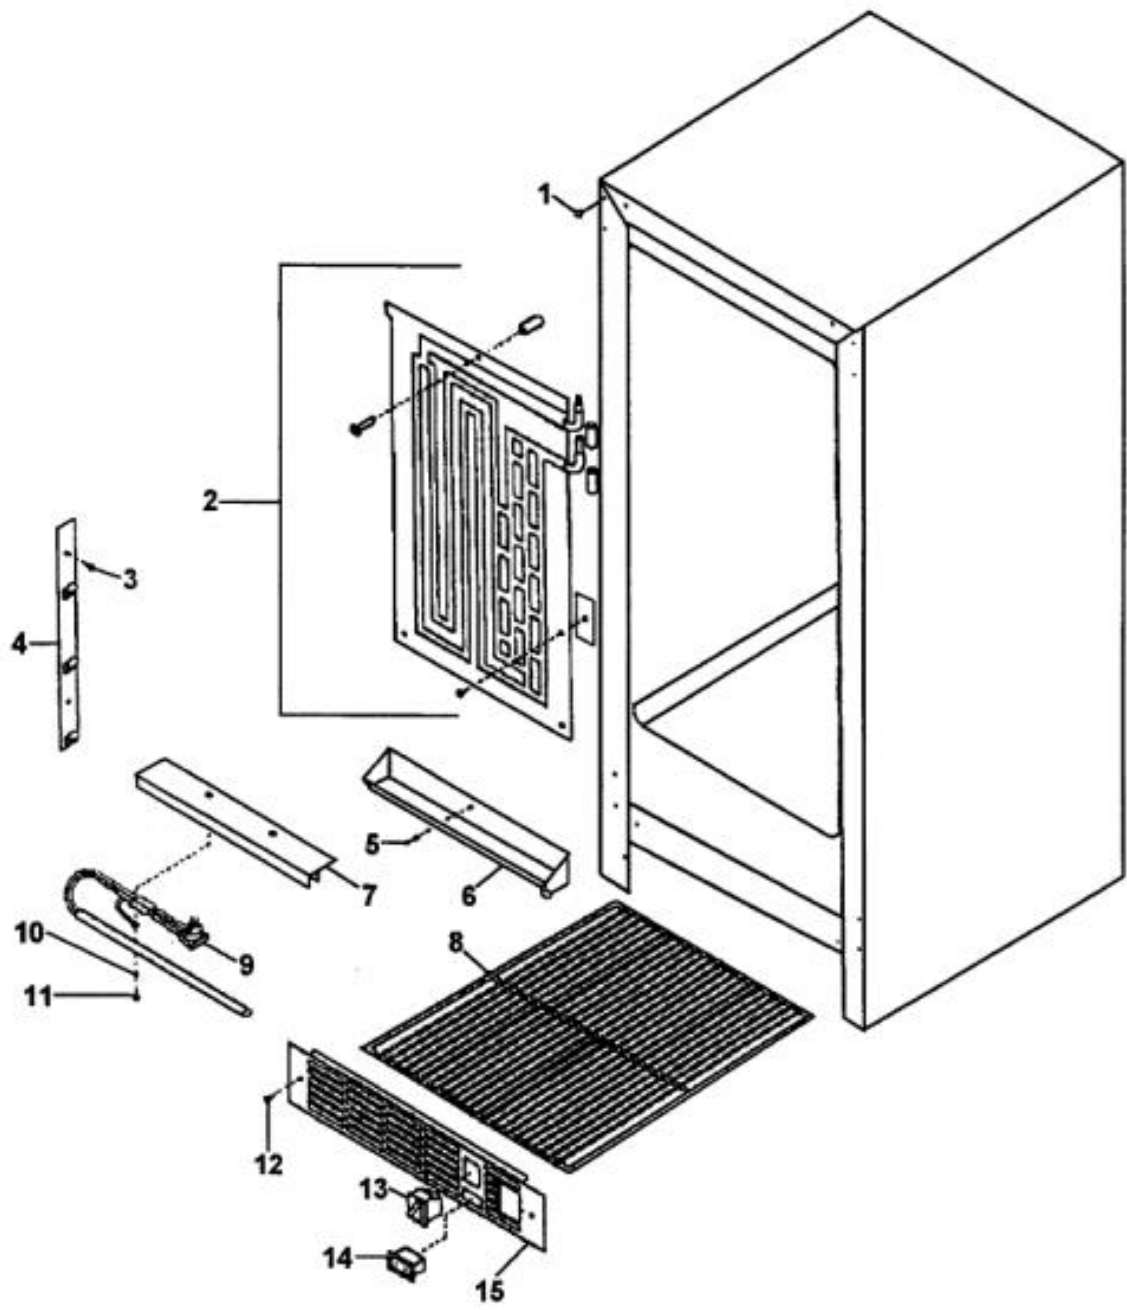

Functional Parts

Ref #	Part Number	Qty.	Description
1	PW240012		RUN CAPACITOR (VUWC140) 42242061
2	PW240041		COMPRESSOR 15 (42242896)
3	PW240029		CONDENSER 42242893
4	PW240036		EVAPORATOR ASSEMBLY 42243577
5	PW300152		FAN MOTOR ASSY (VUIM150) 42244701
6	PW240039		LIGHT SWITCH - BLACK GRILLE
7	PW240016		ON / OFF SWITCH
8	PW240040		ON / OFF SWITCH
9	PW240007		PTC STARTER (VUWC140) 42242427
10	PW240033		SSAC CONTROL (AFTER 8/1/01)
11	PW240008		TERMINAL BLOCK VUWC140 42242407

Ref #	Part Number	Qty.	Description
1	PW300138		HOLE PLUG
2	PW240036		EVAPORATOR ASSEMBLY 42243577
3	PW200004		SCREW LENS COVER 42243354
4	PW210026		RACK STRIP
5	PW200042		POP RIVET
6	PW210027		DRIP TRAY (42242903)
7	PW240037		LIGHT EXTRUSION 41005657
8	PW210028		WIRE SHELF 42243598
NI	PW210029		GLASS SHELF 42243597
NI	PW210030		WINE RACK 42243599
9	PW240038		AURA LIGHT ASSY
10	PW200043		LOCK WASHER
11	PW200008		SCREW
12	PW200003		SCREW 42242847 (PKG 20)
	PW300144		SCREW, GRILLE - WH (VUIM) 42243104
13	PW240016		ON / OFF SWITCH
	PW240039		LIGHT SWITCH - BLACK GRILLE
14	PW240040		ON / OFF SWITCH
15	PW210031		GRILLE-BLACK 42242909
	PW210032		GRILLE-WHITE (41005742)
NI	PW300251		LEVELING LEGS