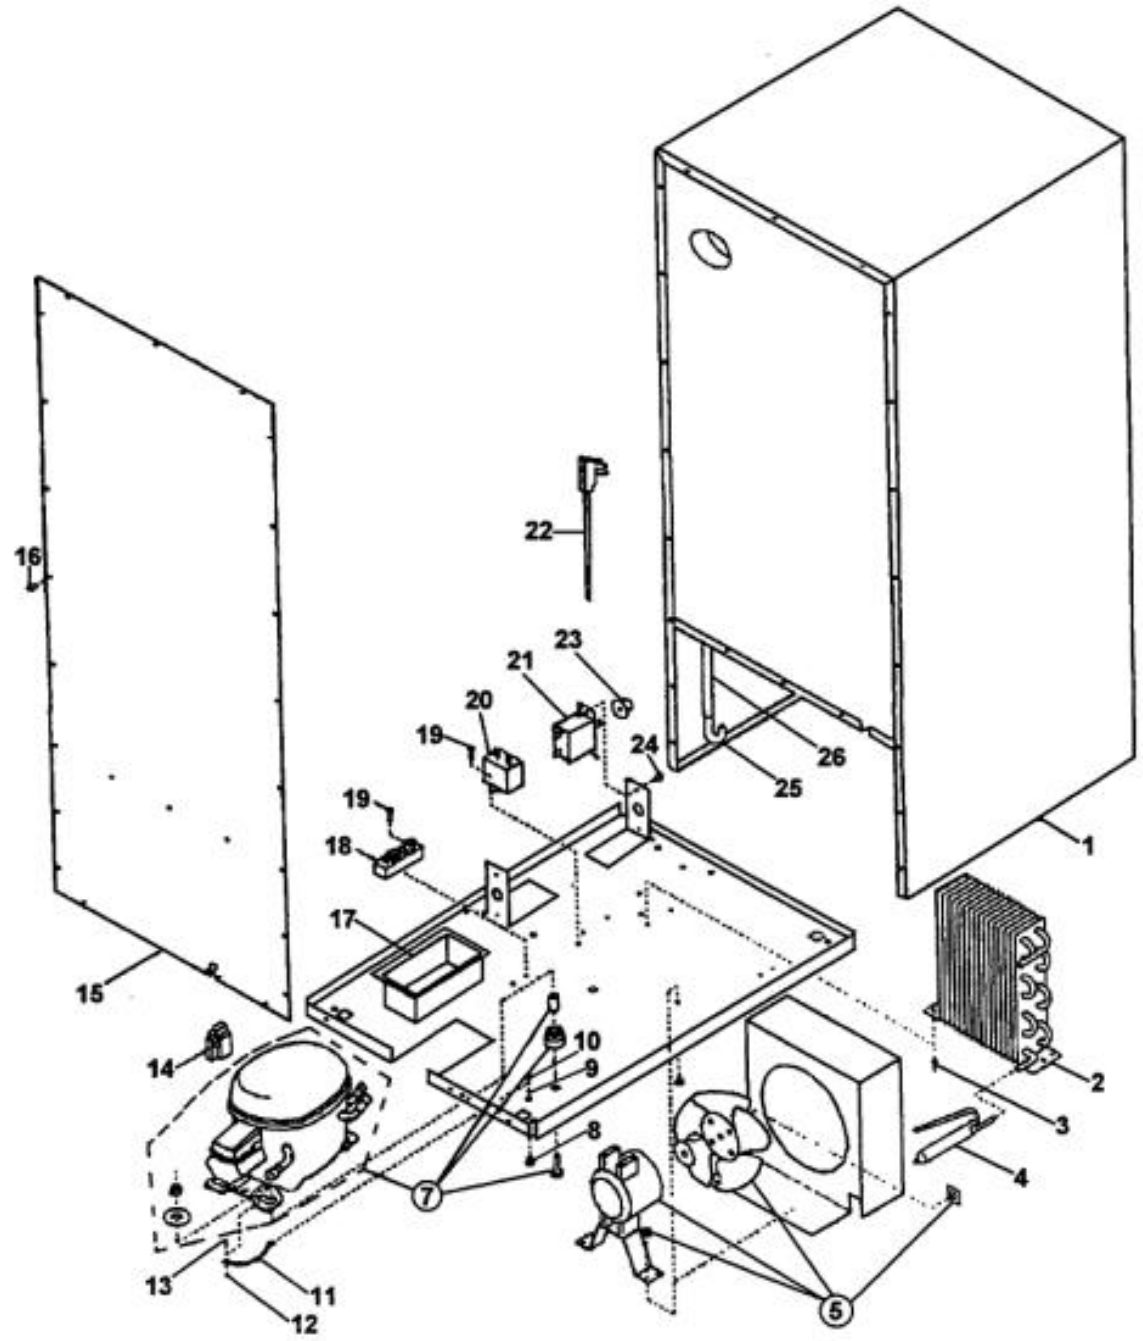

Functional Parts

Ref #	Part Number	Qty.	Description
1	PW240012		RUN CAPACITOR (VUWC140) 42242061
2	PW240041		COMPRESSOR 15 (42242896)
3	PW240029		CONDENSER 42242893
4	PW240036		EVAPORATOR ASSEMBLY 42243577
5	PW300152		FAN MOTOR ASSY (VUIM150) 42244701
6	PW240039		LIGHT SWITCH - BLACK GRILLE
7	PW240016		ON / OFF SWITCH
8	PW240040		ON / OFF SWITCH
9	PW240007		PTC STARTER (VUWC140) 42242427
10	PW240033		SSAC CONTROL (AFTER 8/1/01)
11	PW240008		TERMINAL BLOCK VUWC140 42242407

Ref #	Part Number	Qty.	Description
1	PW300138		HOLE PLUG
2	PW240036		EVAPORATOR ASSEMBLY 42243577
3	PW200004		SCREW LENS COVER 42243354
4	PW210026		RACK STRIP
5	PW200042		POP RIVET
6	PW210027		DRIP TRAY (42242903)
7	PW240037		LIGHT EXTRUSION 41005657
8	PW210028		WIRE SHELF 42243598
NI	PW210029		GLASS SHELF 42243597
NI	PW210030		WINE RACK 42243599
9	PW240038		AURA LIGHT ASSY
10	PW200043		LOCK WASHER
11	PW200008		SCREW
12	PW200003		SCREW 42242847 (PKG 20)
	PW300144		SCREW, GRILLE - WH (VUIM) 42243104
13	PW240016		ON / OFF SWITCH
	PW240039		LIGHT SWITCH - BLACK GRILLE
14	PW240040		ON / OFF SWITCH
15	PW210031		GRILLE-BLACK 42242909
	PW210032		GRILLE-WHITE (41005742)
NI	PW300251		LEVELING LEGS