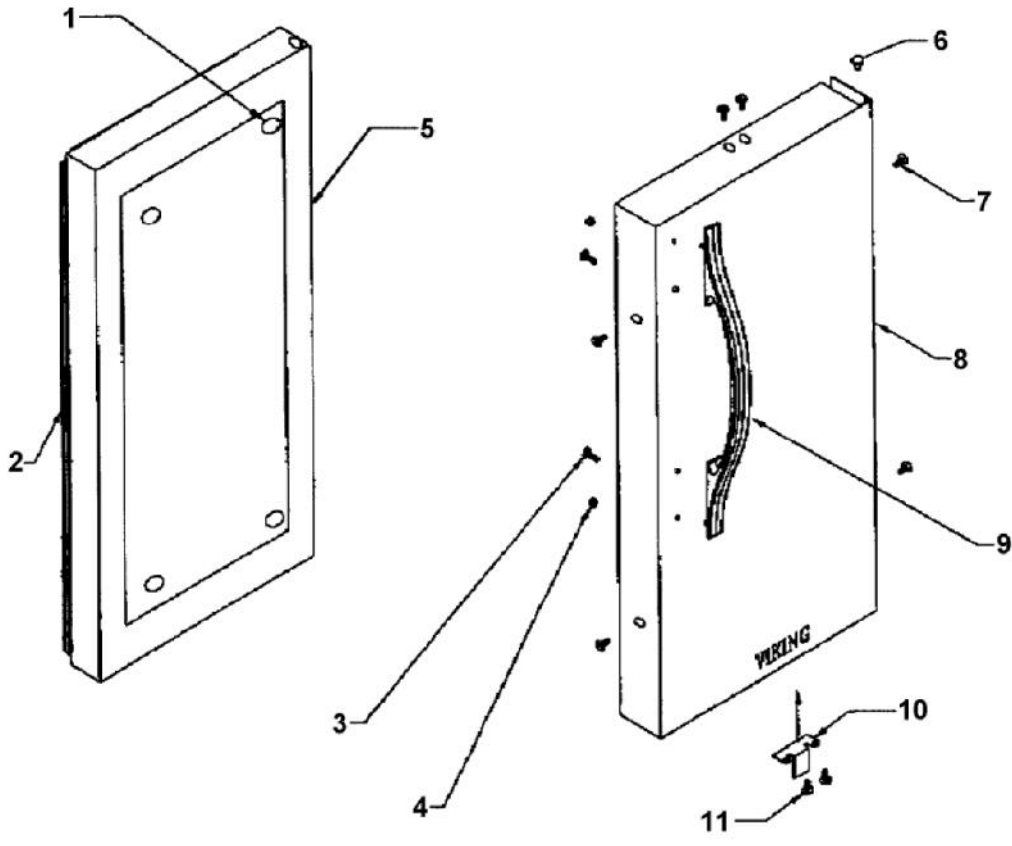

Ref #	Part Number	Qty.	Description
1	PW300138		HOLE PLUG
2	PW240036		EVAPORATOR ASSEMBLY 42243577
3	PW200004		SCREW LENS COVER 42243354
4	PW210026		RACK STRIP
5	PW200042		POP RIVET
6	PW210027		DRIP TRAY (42242903)
7	PW240037		LIGHT EXTRUSION 41005657
8	PW210028		WIRE SHELF 42243598
NI	PW210029		GLASS SHELF 42243597
NI	PW210030		WINE RACK 42243599
9	PW240038		AURA LIGHT ASSY
10	PW200043		LOCK WASHER
11	PW200008		SCREW
12	PW200003		SCREW 42242847 (PKG 20)
	PW300144		SCREW, GRILLE - WH (VUIM) 42243104
13	PW240016		ON / OFF SWITCH
	PW240039		LIGHT SWITCH - BLACK GRILLE
14	PW240040		ON / OFF SWITCH
15	PW210031		GRILLE-BLACK 42242909
	PW210032		GRILLE-WHITE (41005742)
NI	PW300251		LEVELING LEGS