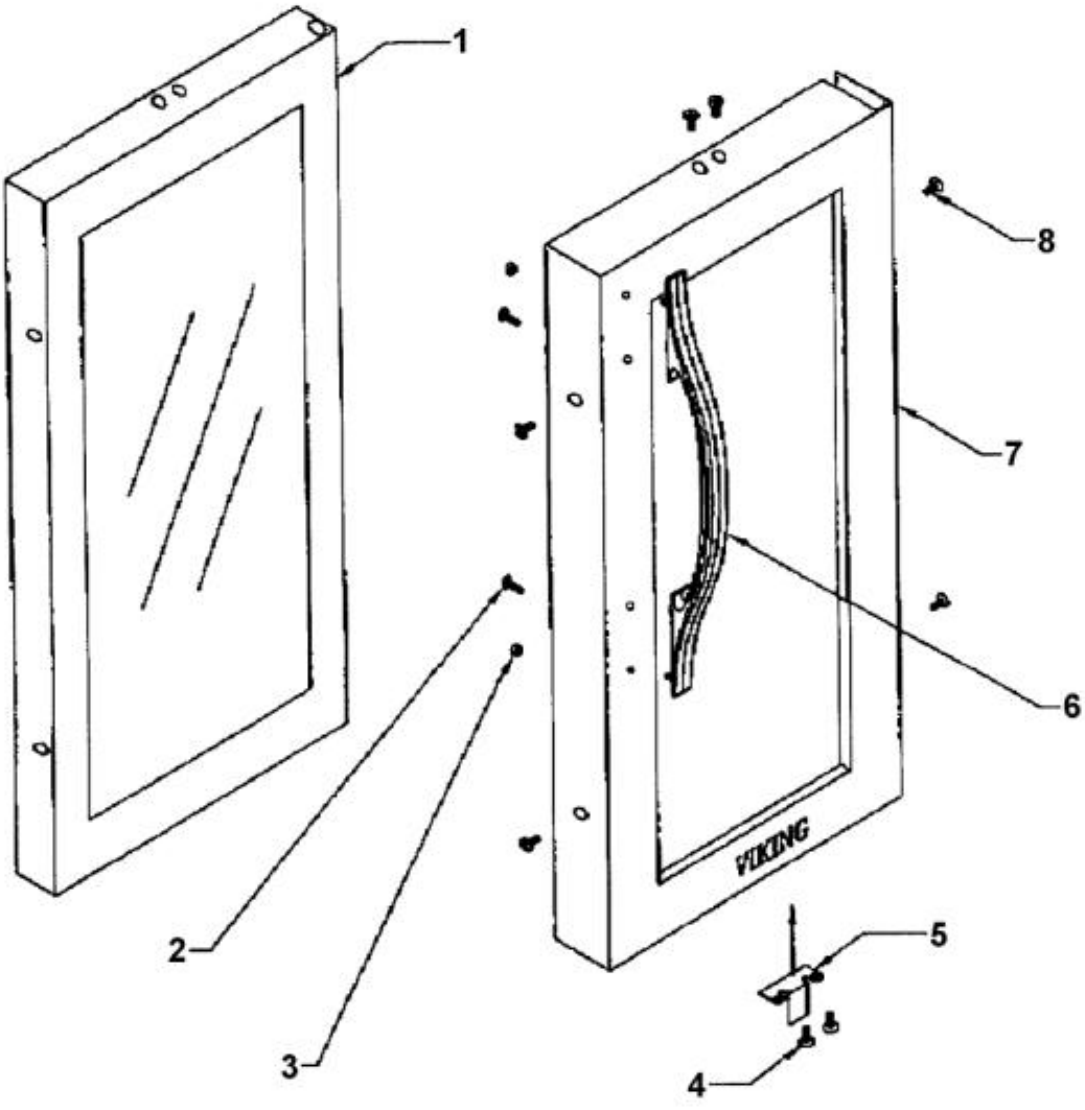

Ref #	Part Number	Qty.	Description
1	PW210036		CLEAR GLASS (42244130)
2	PW200049		SCREW (PACK OF 2)
3	PW200050		HEX-KEP NUT (42247454)
4	PW200051		SCREW
5	PW220013		STRIKER PLATE (41006713)
6	PE030090		DOOR HANDLE - SS
	PE030090PVD		DOOR HANDLE 27 XBRX PVD
7	PW230031		DOOR HANDLE FRAME (LH)
	PW230033		DOOR HANDLE FRAME (LH) CLEAR GLASS 42243784
8	PW200052		SUB TO PW200035 - SCREW (41005535)
NI	G5098067SS		DUAR/WC 150 GLD L SSDF DOOR ASSY
	G5098067SSBR		COMPLETE DOOR ASSY - SSBR (LH)
NI	G5098068SS		DR ASSY DUWC/DUAR150 XSSX CLR. RH 42244074
	G5098068SSBR		COMPLETE DOOR ASSY - SSBR (RH)