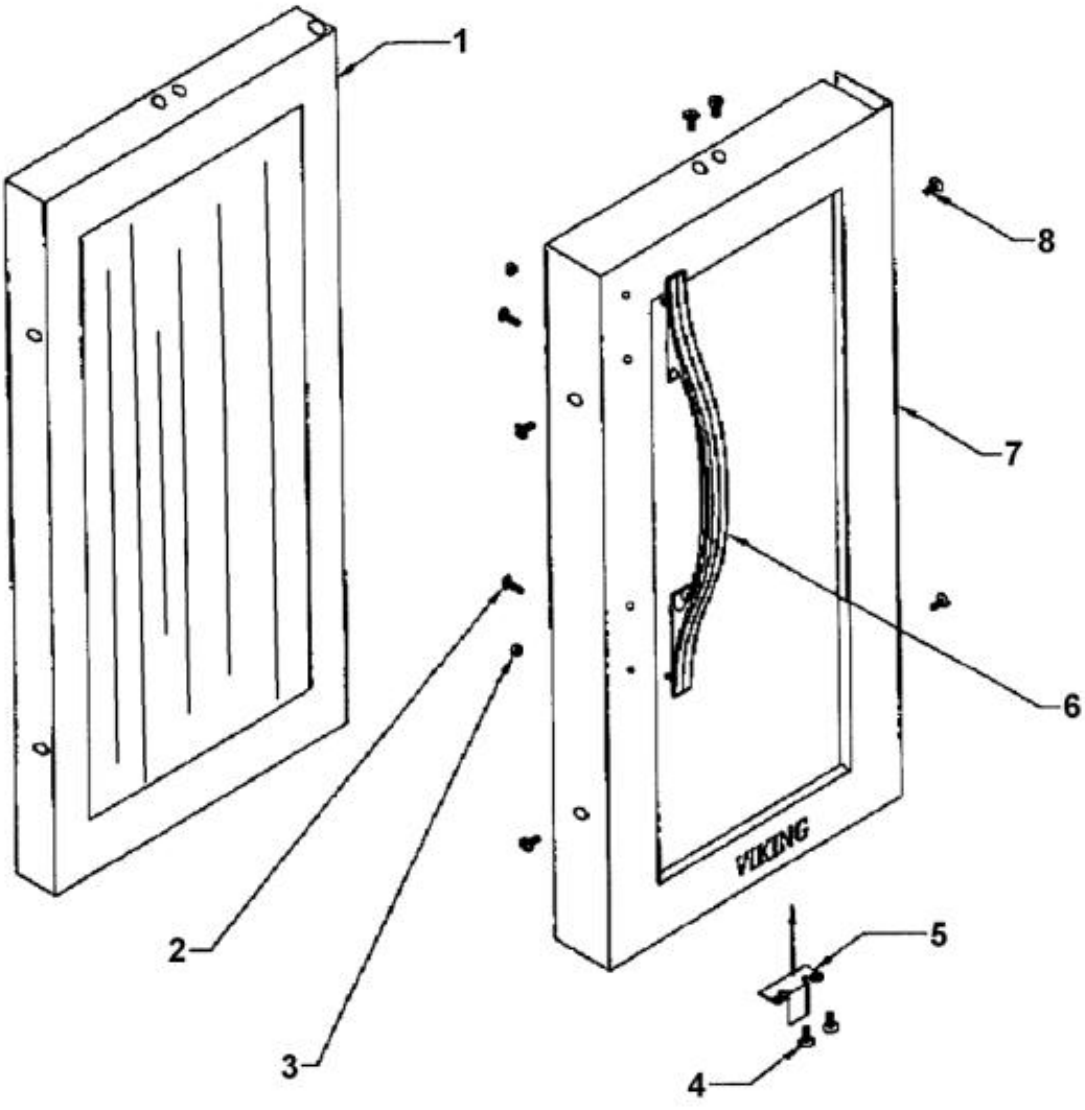

Ref #	Part Number	Qty.	Description
1	PW210037		FLUTED DOOR W/O FRAME (42243722)
2	PW200049		SCREW (PACK OF 2)
3	PW200050		HEX-KEP NUT (42247454)
4	PW200051		SCREW
5	PW220013		STRIKER PLATE (41006713)
6	PE030090		DOOR HANDLE - SS
	PE030090PVD		DOOR HANDLE 27 XBRX PVD
7	PW230031		DOOR HANDLE FRAME (LH)
	PW230033		DOOR HANDLE FRAME (LH) CLEAR GLASS 42243784
8	PW200052		SUB TO PW200035 - SCREW (41005535)
NI	G5098069SS		DR ASSY DUWC/DUAR150 XSSX FLU. LH
NI	G5098069SSBR		COMPLETE DOOR ASSY - SSBR (LH)
	G5098070SS		COMPLETE DOOR ASSY - SS (RH)
	G5098070SSBR		COMPLETE DOOR ASSY - SSBR (RH)