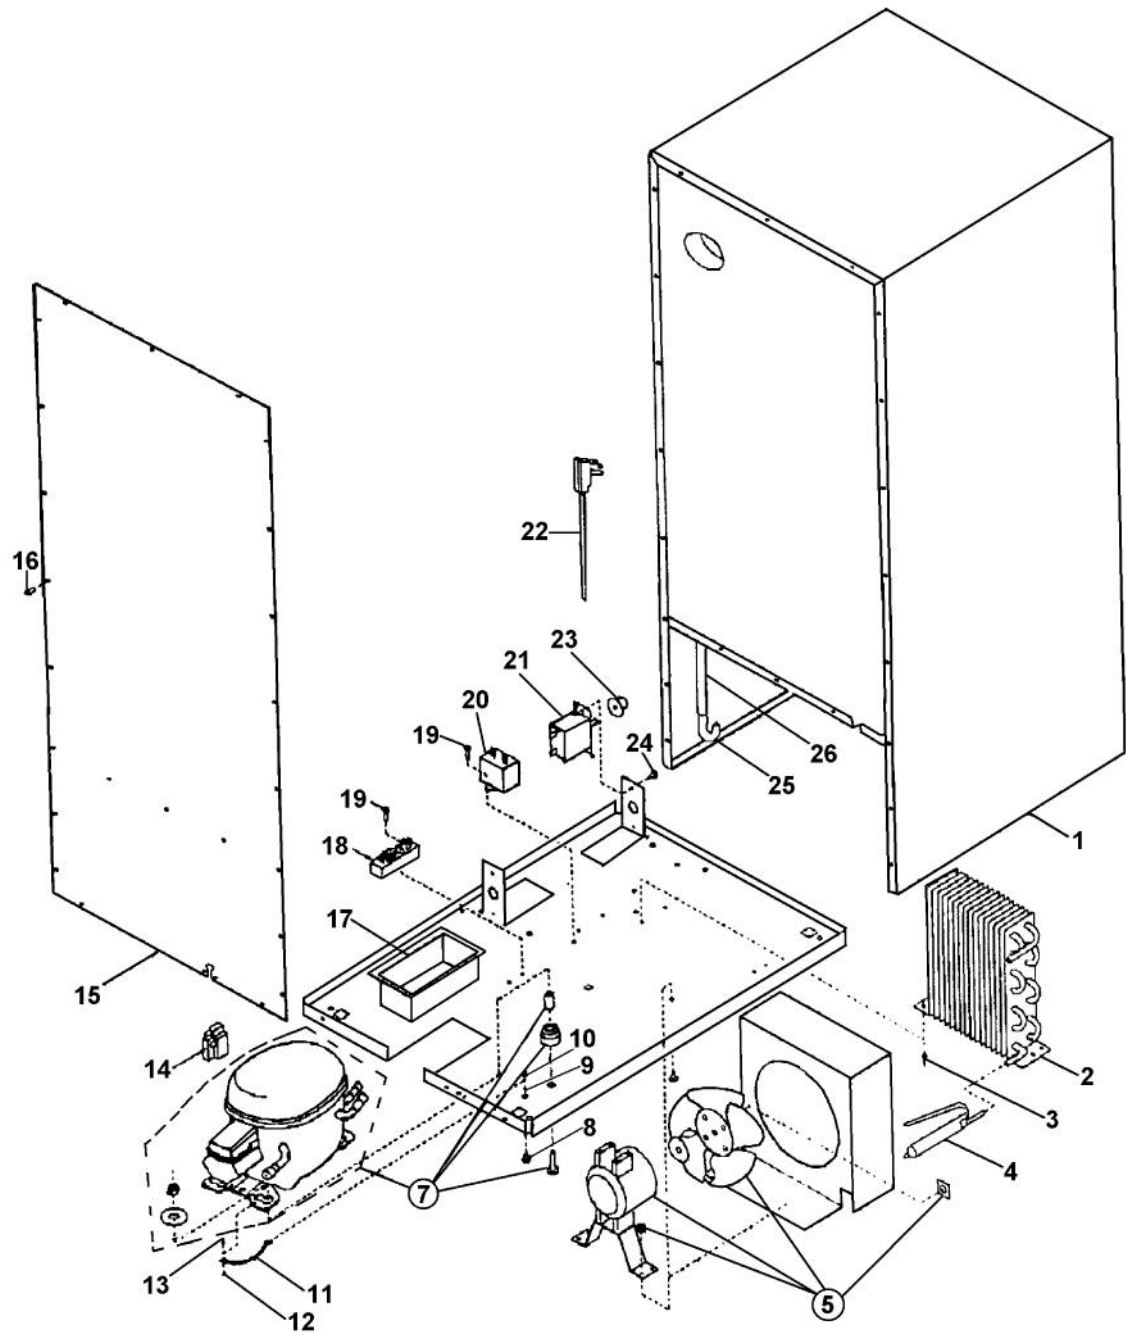

Ref #	Part Number	Qty.	Description
1	PW220015		LOCK CATCH BRACKET (BLACK)
2	PW200064		LOCK WASHER
3	PW240048		AURA LIGHT ASSEMBLY
4	PW200065		SCREW
5	PW200060		CAP
6	PW240049		151 EVAP ASSY (42244612)
7	PW240045		SERV. ASSY BLACK DRAIN TUBE 42244609
8	PW240053		POWER CORD
9	PW230012		LIGHT SWITCH, PLUNGER XBKX 42242915
10	PW210041		151 SERIES WINE RACK ONLY 42244590
NI	PW230102		151 SERIES WOOD FRONT ONLY 42244591
NI	PW210042		151 WINE RACK W/WD AND SCREWS 42244592
11	PW210043		SERV. ASSY 151 BLK DRIP TRAY 42244610
12	PW200061		RIVET
13	PW240054		DRIP PAN
14	PW240052		J TRAP
15	PW220004		HINGE KIT (VUWC140) X 42240881
16	PW240050		THERMISTOR (42244531)
17	PW210031		GRILLE-BLACK 42242909
17	PW210032		GRILLE-WHITE (41005742)
NI	PW200038		LEVELER KIT

Ref #	Part Number	Qty.	Description
1	PW230039		BUMPER - 41005890
2	PW230125		GASKET (41006834)
3	PW200049		SCREW (PACK OF 2)
4	PW200050		HEX-KEP NUT (42247454)
5	PW230101		DOOR ASSEMBLY (SS) - LH
	PW230100		DOOR ASSEMBLY (SS) - RH
6	PW300246		HINGE BUSHING
7	PW200052		SUB TO PW200035 - SCREW (41005535)
8	B9297543		DOOR SKIN - SS (LH)
8	C9297543BK		SILK SCREEN (DUWC150)
8	C9297543WH		SILK SCREEN (DUAR150)
8	C9297543BT		SILK SCREEN (DUWC150)
8	C9297543GG		SILK SCREEN (DUWC150)
8	C9297543SG		SILK SCREEN (DUWC150)
8	B9297541		DOOR SKIN - SS (RH)
8	C9297541BK		SILK SCREEN (DUAR150)
8	C9297541WH		SILK SCREEN (DUWC150)
8	C9297541BT		SILK SCREEN (DUAR150)
8	C9297541GG		SILK SCREEN (DUAR150)
8	C9297541SG		SILK SCREEN (DUAR150)
9	PE030090		DOOR HANDLE - SS
9	PE030090PVD		DOOR HANDLE 27 XBRX PVD
10	PW220021		STRIKER PLATE
11	PW200051		SCREW