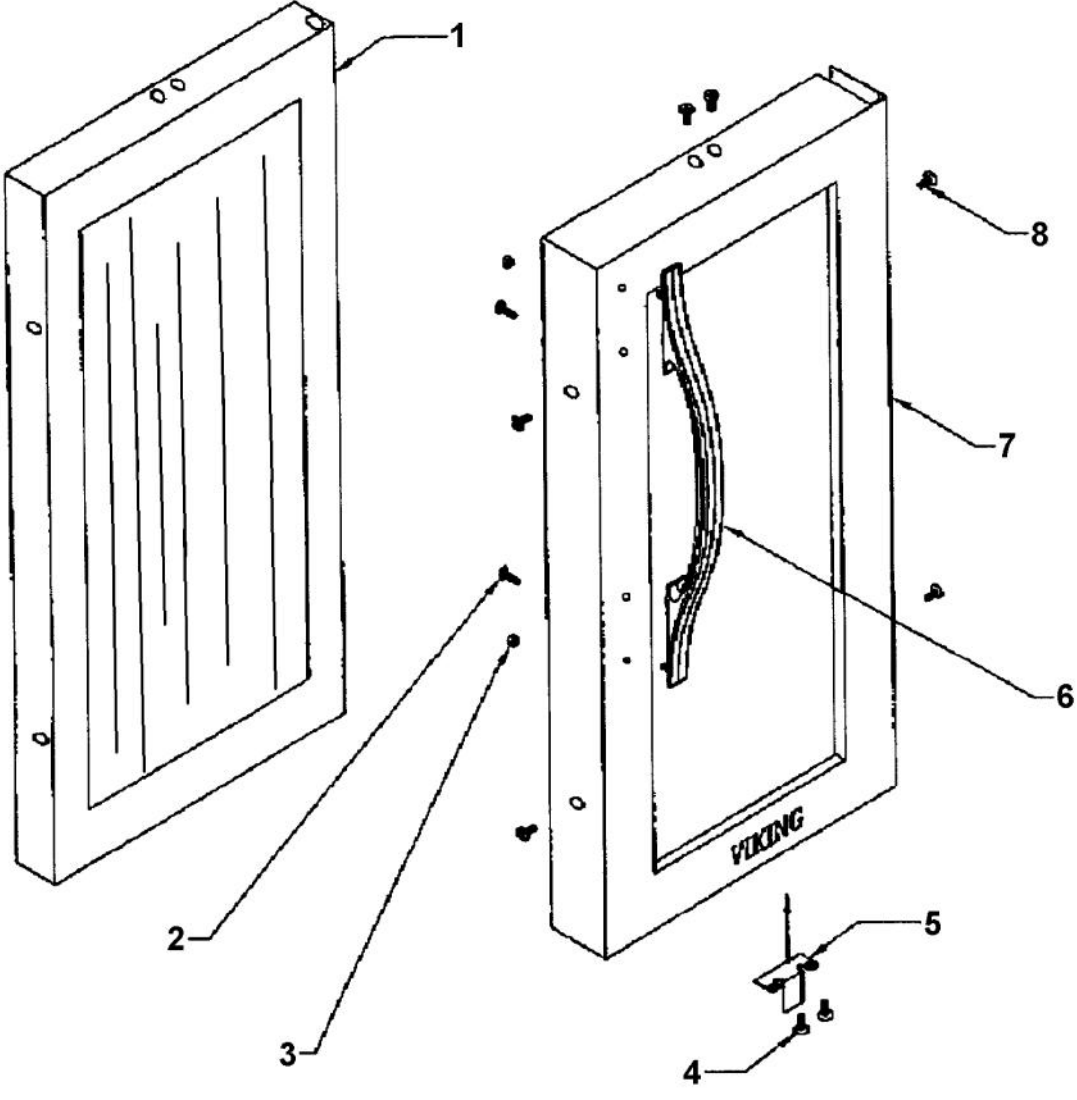

Ref #	Part Number	Qty.	Description
1	PW230072		FLUTED GLASS DOOR W/O FRAME - RH
NI	PW230073		DOOR SUBASSEMBLY - LH
NI	PW230125		GASKET (41006834)
2	PW200049		SCREW (PACK OF 2)
3	PW200050		HEX-KEP NUT (42247454)
4	PW200051		SCREW
5	PW220021		STRIKER PLATE
6	PE030090		DOOR HANDLE - SS
6	PE030090PVD		DOOR HANDLE 27 XBRX PVD
7	PW230075		DOOR HANDLE FRAME (LH)
NI	PW230074		DOOR HANDLE FRAME (RH)
8	PW200052		SUB TO PW200035 - SCREW (41005535)
NI	PW230090		COMPLETE DOOR ASSY - RH
NI	PW230091		COMPLETE DOOR ASSY - LH
NI	029917-000		DOOR ASSEMBLY W/LKY - BK