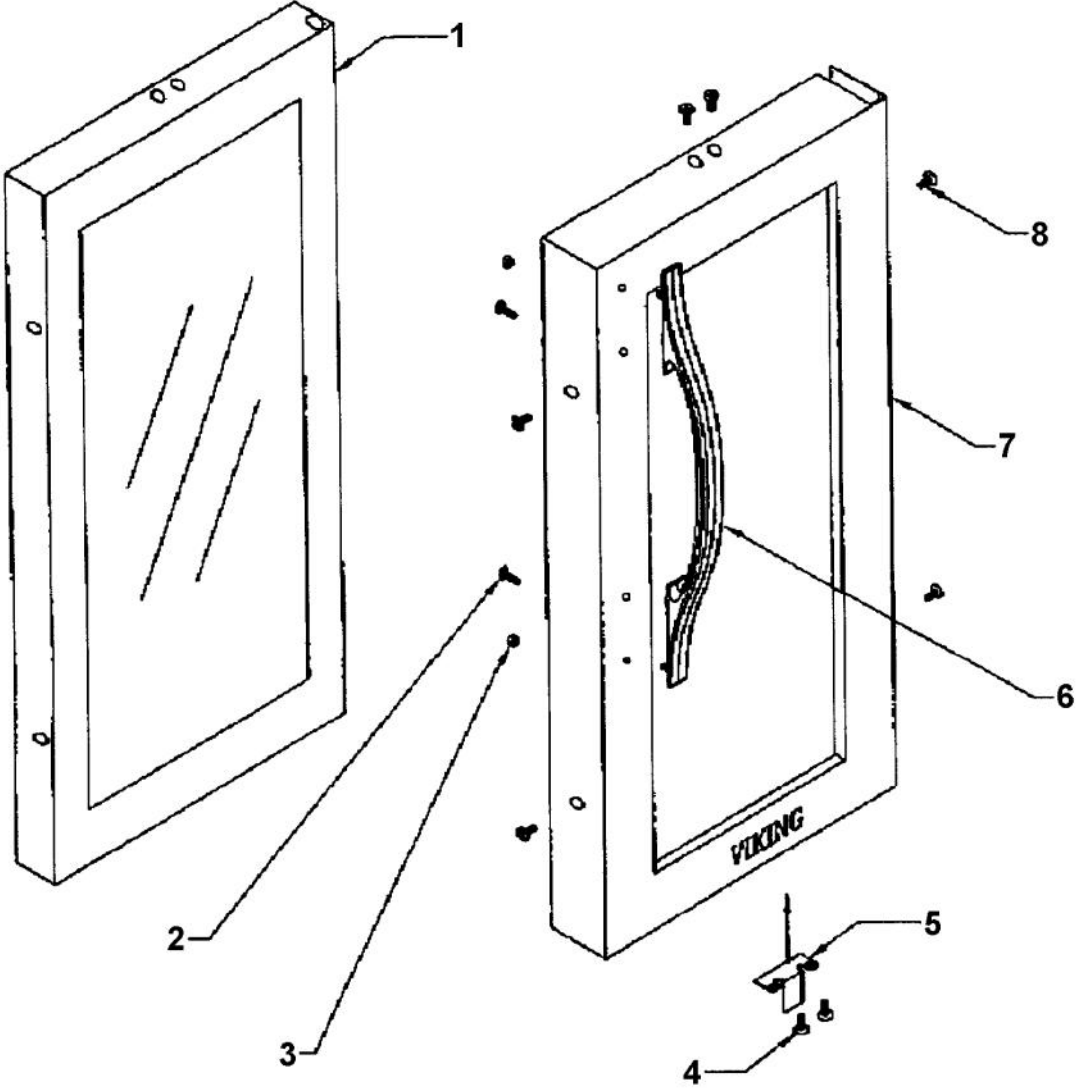

Ref #	Part Number	Qty.	Description
1	PW230039		BUMPER - 41005890
2	PW230125		GASKET (41006834)
3	PW200049		SCREW (PACK OF 2)
4	PW200050		HEX-KEP NUT (42247454)
5	PW230101		DOOR ASSEMBLY (SS) - LH
	PW230100		DOOR ASSEMBLY (SS) - RH
6	PW300246		HINGE BUSHING
7	PW200052		SUB TO PW200035 - SCREW (41005535)
8	B9297543		DOOR SKIN - SS (LH)
8	C9297543BK		SILK SCREEN (DUWC150)
8	C9297543WH		SILK SCREEN (DUAR150)
8	C9297543BT		SILK SCREEN (DUWC150)
8	C9297543GG		SILK SCREEN (DUWC150)
8	C9297543SG		SILK SCREEN (DUWC150)
8	B9297541		DOOR SKIN - SS (RH)
8	C9297541BK		SILK SCREEN (DUAR150)
8	C9297541WH		SILK SCREEN (DUWC150)
8	C9297541BT		SILK SCREEN (DUAR150)
8	C9297541GG		SILK SCREEN (DUAR150)
8	C9297541SG		SILK SCREEN (DUAR150)
9	PE030090		DOOR HANDLE - SS
9	PE030090PVD		DOOR HANDLE 27 XBRX PVD
10	PW220021		STRIKER PLATE
11	PW200051		SCREW