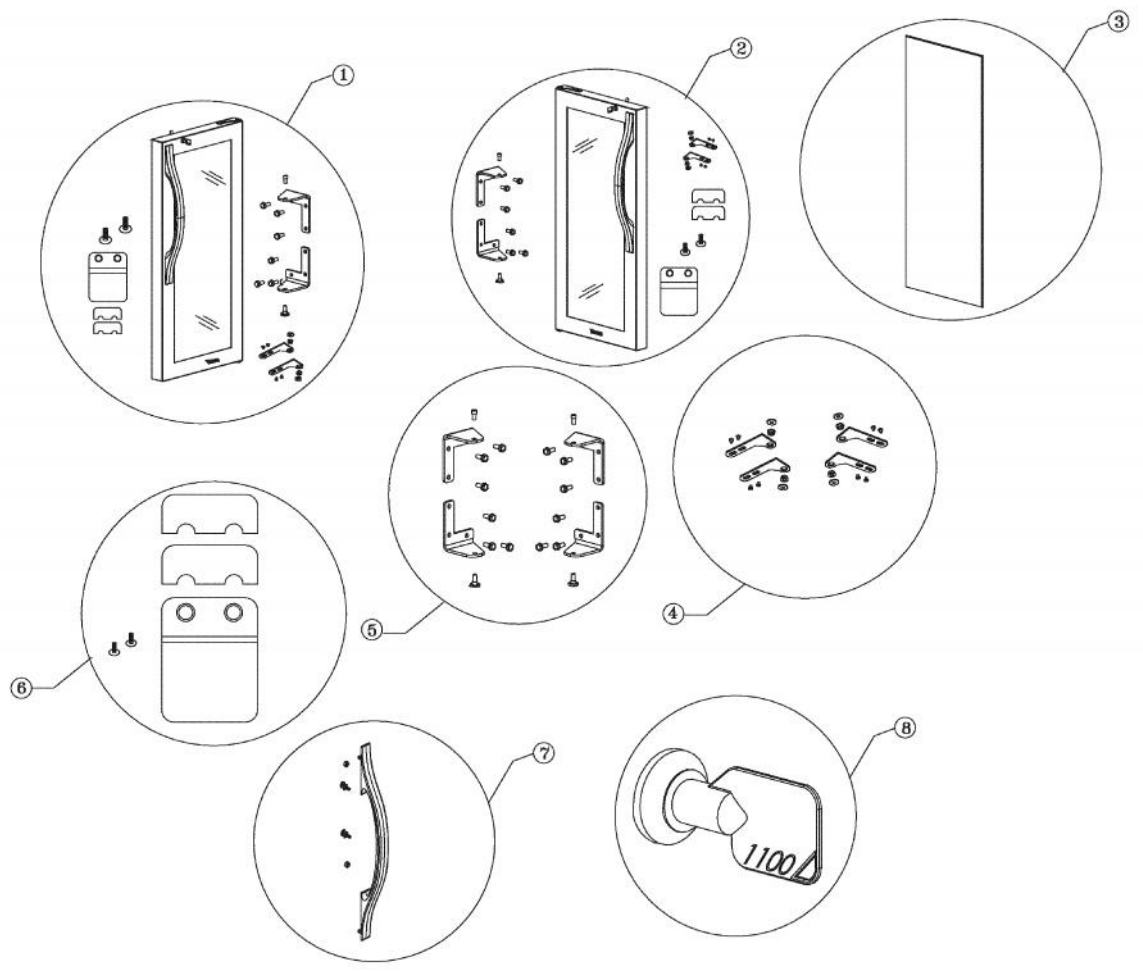

Ref #	Part Number	Qty.	Description
1	PS100027		COMPLETE DOOR ASSEMBLY - RH (SS)
2	PS100028		DES. COMPLETE DOOR, CLR.-LH (42246156) 152 WC
3	PS100049		DOOR GASKET, BLACK
4	PS100029		HINGE ADAPTER
5	PS100017		COUNTER SUNK HINGE (42244873) 152 WC
6	PS100030		STRIKER PLATE
7	PE030165		27 DOOR HANDLE
	PE030165PVD		27 DOOR HANDLE PVD
8	PW200059		LOCK & KEY ASSY FOR SSDF DOORS