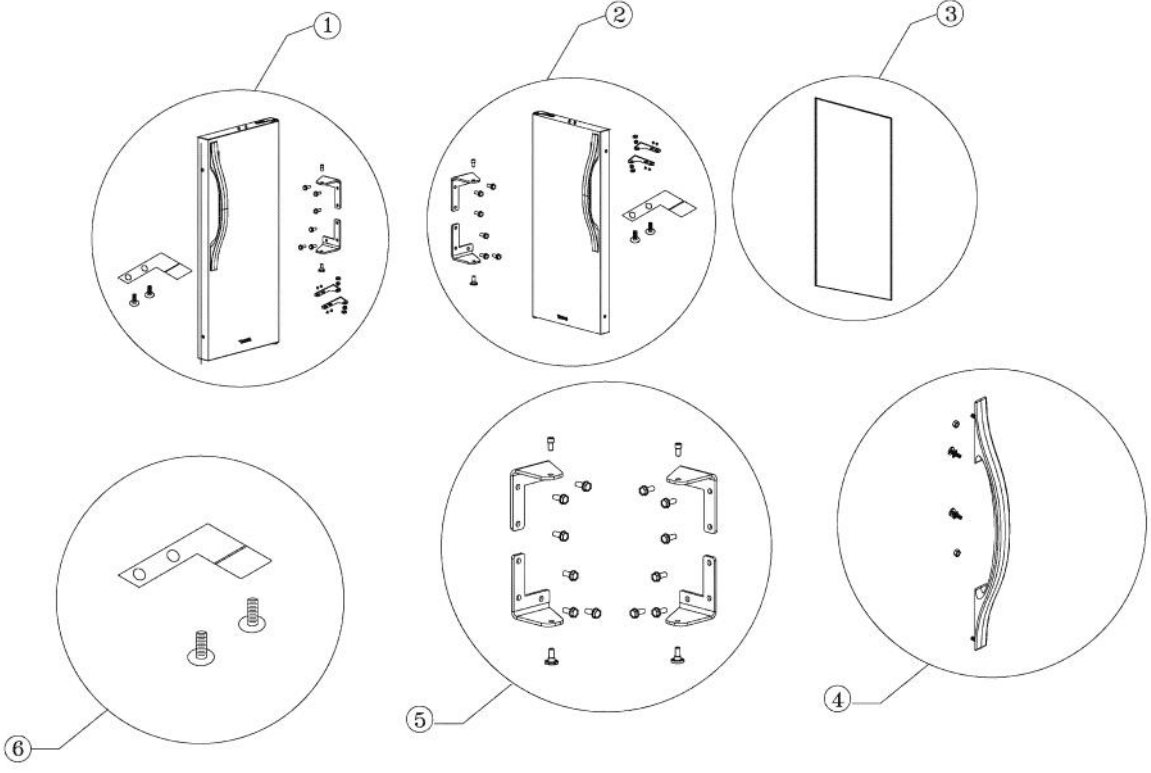

Ref #	Part Number	Qty.	Description
1	PS100012		LINER SHIELD ASSEMBLY, BLK -RH (42246154)
2	PS100007		AURA LIGHT ASSY (BLACK) 42245124
3	PS100013		DRIP TRAY ASSEMBLY
4	PS100014		WINE RACK ASSEMBLY - COMPLETE (42245057) 152 WC
5	PS100015		WOOD FRONT (41008834) 152 WC
6	PS100016		WINE RACK FRAME (42246147) 152 WC
7	PW240016		ON / OFF SWITCH
8	PW230012		LIGHT SWITCH, PLUNGER XBKX 42242915
9	PW230004		THERMOSTAT KNOB (VUWC140)X42241950
10	PW240045		SERV. ASSY BLACK DRAIN TUBE 42244609
11	PW240049		151 EVAP ASSY (42244612)
12	PW210031		GRILLE-BLACK 42242909
13	PW220004		HINGE KIT (VUWC140) X 42240881
	PS100017		COUNTER SUNK HINGE (42244873) 152 WC
14	PS100018		LINER SHIELD ASSEMBLY, BLK - LH (42246152) 152 WC
15	PW220020		LOCK CATCH
16	PW200034		HINGE PIN, BOTTOM 42242085
17	PS100019		BACK PANEL ASSEMBLY (42245283) 152 WC

Ref #	Part Number	Qty.	Description
1	PW240003		DRIER ASSY VUWC140
2	PS100020		OVERLOAD (42245133) 152 WC
3	PS100021		PTC RELAY (42245131) 152 WC
4	PW240050		THERMISTOR (42244531)
5	PW200022		COMPRESSOR ASSY VUWC140
6	PS100009		POTENTIOMETER
7	PS100022		CONDENSER
8	PW240008		TERMINAL BLOCK VUWC140 42242407
9	PS100023		RUN CAPACITOR (42245134) 152 WC
10	PW220007		J TRAP
11	PS100024		DRIP PAN W/FOAM TAPE (42241926)
12	PS100025		SSAC THERMOSTAT (42244530) 152 WC
13	PW240005		FAN/MTR ASSY COMPLETE VUWC
14	PW200037		FAN BLADE
15	PW300145		FAN SHROUD (VUIM150) 42242902
16	PW210011		BASEPLATE (VUWC140)
17	PS100026		POWER CORD (42245130) 152 WC