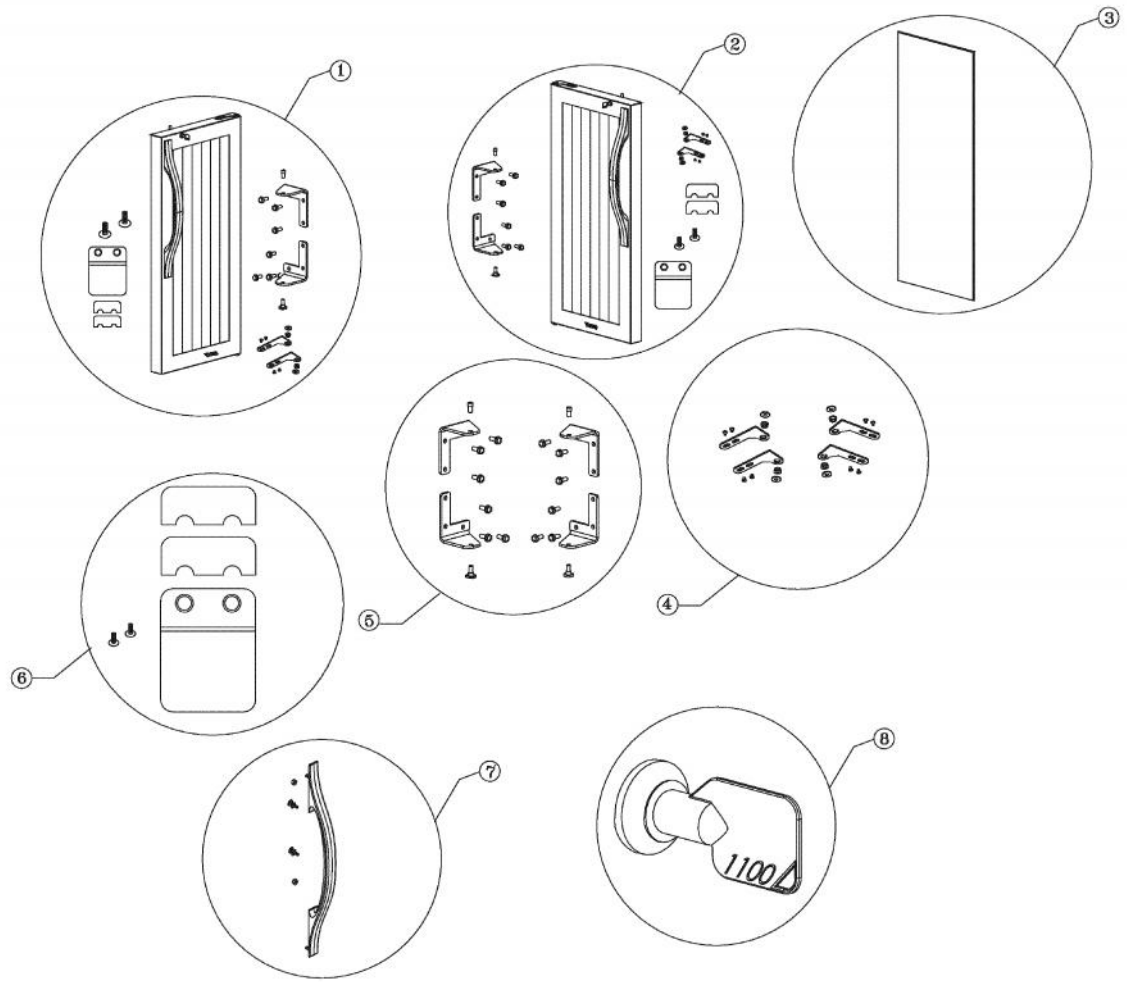

Ref #	Part Number	Qty.	Description
1	PS100031		DES. COMPLETE DOOR, FLT.-RH (42246158) 152 WC
2	PS100032		COMPLETE DOOR ASSEMBLY - LH (SS)
3	PS100049		DOOR GASKET, BLACK
4	PS100029		HINGE ADAPTER
5	PS100017		COUNTER SUNK HINGE (42244873) 152 WC
6	PS100030		STRIKER PLATE
7	PE030165		27 DOOR HANDLE
	PE030165PVD		27 DOOR HANDLE PVD
8	PW200059		LOCK & KEY ASSY FOR SSDF DOORS