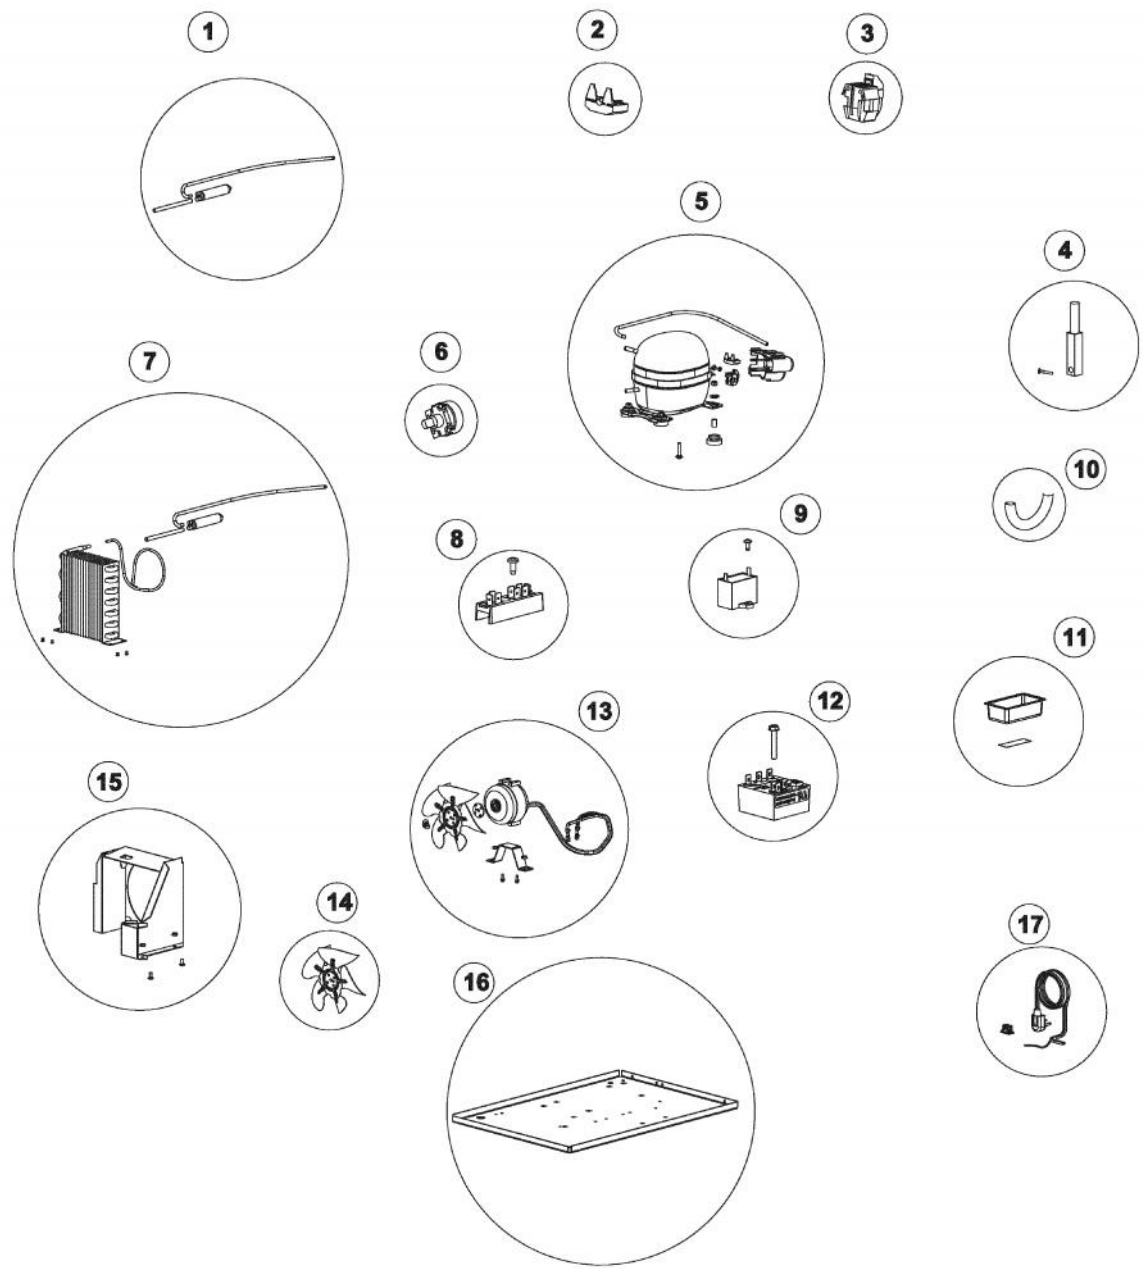

Ref #	Part Number	Qty.	Description
1	PS100012		LINER SHIELD ASSEMBLY, BLK -RH (42246154)
2	PS100007		AURA LIGHT ASSY (BLACK) 42245124
3	PS100013		DRIP TRAY ASSEMBLY
4	PS100014		WINE RACK ASSEMBLY - COMPLETE (42245057) 152 WC
5	PS100015		WOOD FRONT (41008834) 152 WC
6	PS100016		WINE RACK FRAME (42246147) 152 WC
7	PW240016		ON / OFF SWITCH
8	PW230012		LIGHT SWITCH, PLUNGER XBKX 42242915
9	PW230004		THERMOSTAT KNOB (VUWC140)X42241950
10	PW240045		SERV. ASSY BLACK DRAIN TUBE 42244609
11	PW240049		151 EVAP ASSY (42244612)
12	PW210031		GRILLE-BLACK 42242909
13	PW220004		HINGE KIT (VUWC140) X 42240881
	PS100017		COUNTER SUNK HINGE (42244873) 152 WC
14	PS100018		LINER SHIELD ASSEMBLY, BLK - LH (42246152) 152 WC
15	PW220020		LOCK CATCH
16	PW200034		HINGE PIN, BOTTOM 42242085
17	PS100019		BACK PANEL ASSEMBLY (42245283) 152 WC

Ref #	Part Number	Qty.	Description
1	PS100037		DES. COMPLETE DOOR, SOLID - RH (42244586) 152 WC
2	PS100038		COMPLETE DOOR ASSEMBLY - LH (SS)
3	PS100035		DOOR GASKET, BLACK (42243909) 152 WC
4	PE030165		27 DOOR HANDLE
	PE030165PVD		27 DOOR HANDLE PVD
5	PW220004		HINGE KIT (VUWC140) X 42240881
6	PS100036		STRIKER PLATE, BLACK (42244133) 152 WC
NI	B9297543		DOOR SKIN - SS (LH)
	C9297543BK		SILK SCREEN (DUWC150)
	C9297543BT		SILK SCREEN (DUWC150)
	C9297543GG		SILK SCREEN (DUWC150)
	C9297543SG		SILK SCREEN (DUWC150)
	C9297543WH		SILK SCREEN (DUAR150)
	B9297541		DOOR SKIN - SS (RH)
	C9297541BK		SILK SCREEN (DUAR150)
	C9297541BT		SILK SCREEN (DUAR150)
	C9297541GG		SILK SCREEN (DUAR150)
	C9297541SG		SILK SCREEN (DUAR150)
	C9297541WH		SILK SCREEN (DUWC150)