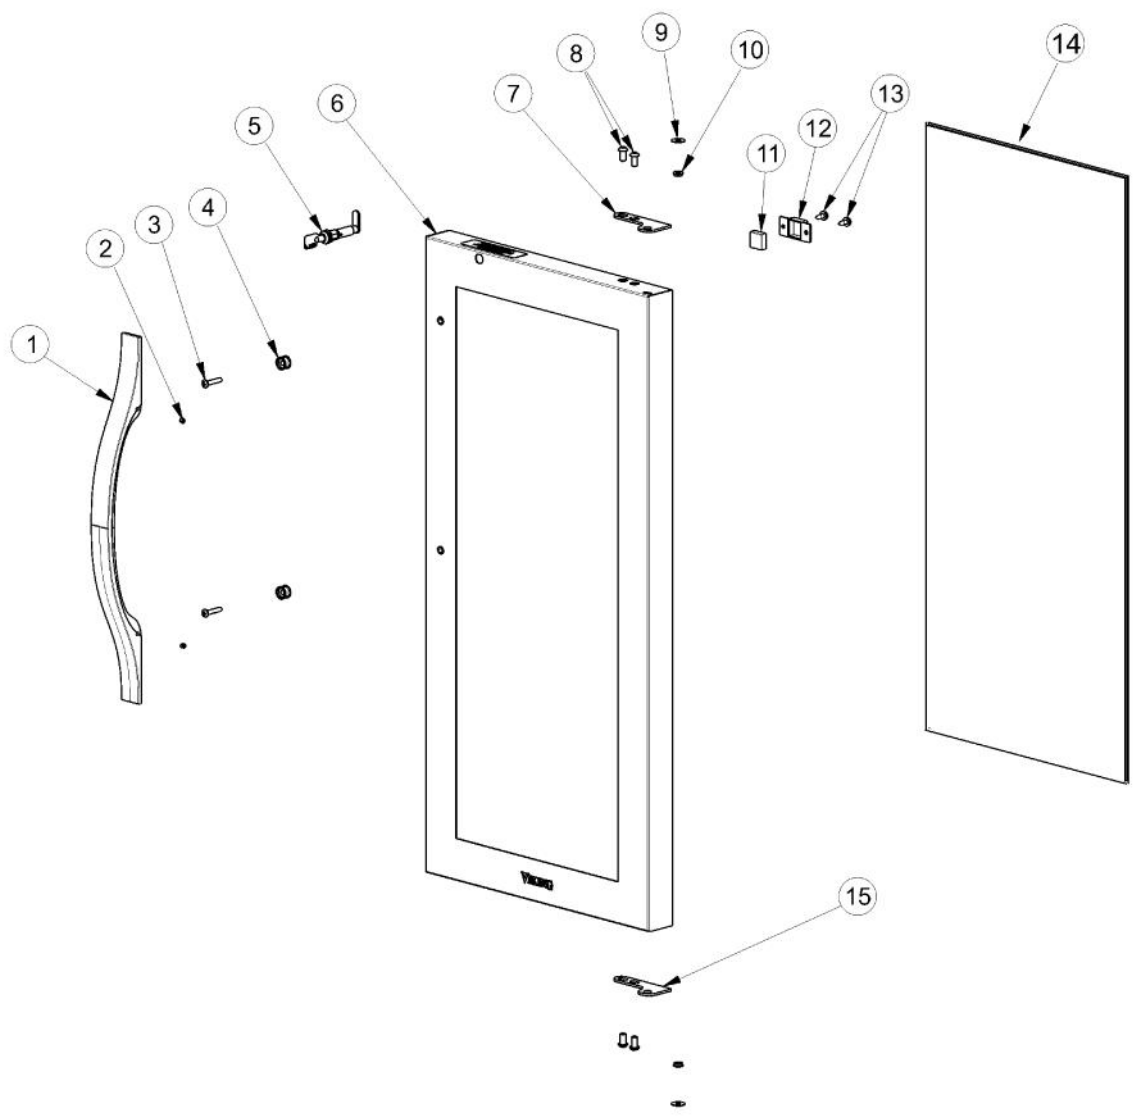

Ref #	Part Number	Qty.	Description
1	010081-000	1	DES DOOR HANDLE - SS
2	009644-000	2	SET SCREW
3	PW300163	2	SCREW (VUIM150) 42243357
4	010080-000	2	STAND-OFF STUD - DESIGNER
5	PW200059	1	LOCK & KEY ASSY FOR SSDF DOORS
6	010724-000	1	DOOR ASSEMBLY - RT, CLEAR GLASS W/LOCK
6	010010-000	1	DOOR ASSEMBLY - RH CLEAR GLASS
6	010725-000	1	DOOR ASSEMBLY - LT, CLEAR GLASS W/LOCK
6	010011-000	1	DOOR ASSEMBLY - LH CLEAR GLASS
6	010726-000	1	DOOR ASSEMBLY - RT, FLUTED GLASS W/LOCK
6	010012-000	1	DOOR ASSEMBLY - RH FLUTED GLASS
6	010727-000	1	DOOR ASSEMBLY - LT, FLUTED GLASS W/LOCK
6	010013-000	1	DOOR ASSEMBLY - LH FLUTED GLASS
7	009760-000	1	HINGE ADAPTER, TOP, SS
8	010212-000	4	SCREW, 1/4-20 SS
9	009761-000	2	WASHER, NYLON
10	009755-000	2	HINGE BUSHING
11	009759-000	1	DOOR SWITCH MAGNET
12	010216-000	1	DOOR SWITCH MAGNET RETAINER
13	010656-000	1	SCREW, NO.8 X 3/4 PH FLAT HEAD - BK
14	PW230119	1	DOOR GASKET (42243908)
15	009757-000	1	HINGE ADAPTER, BOTTOM, SS