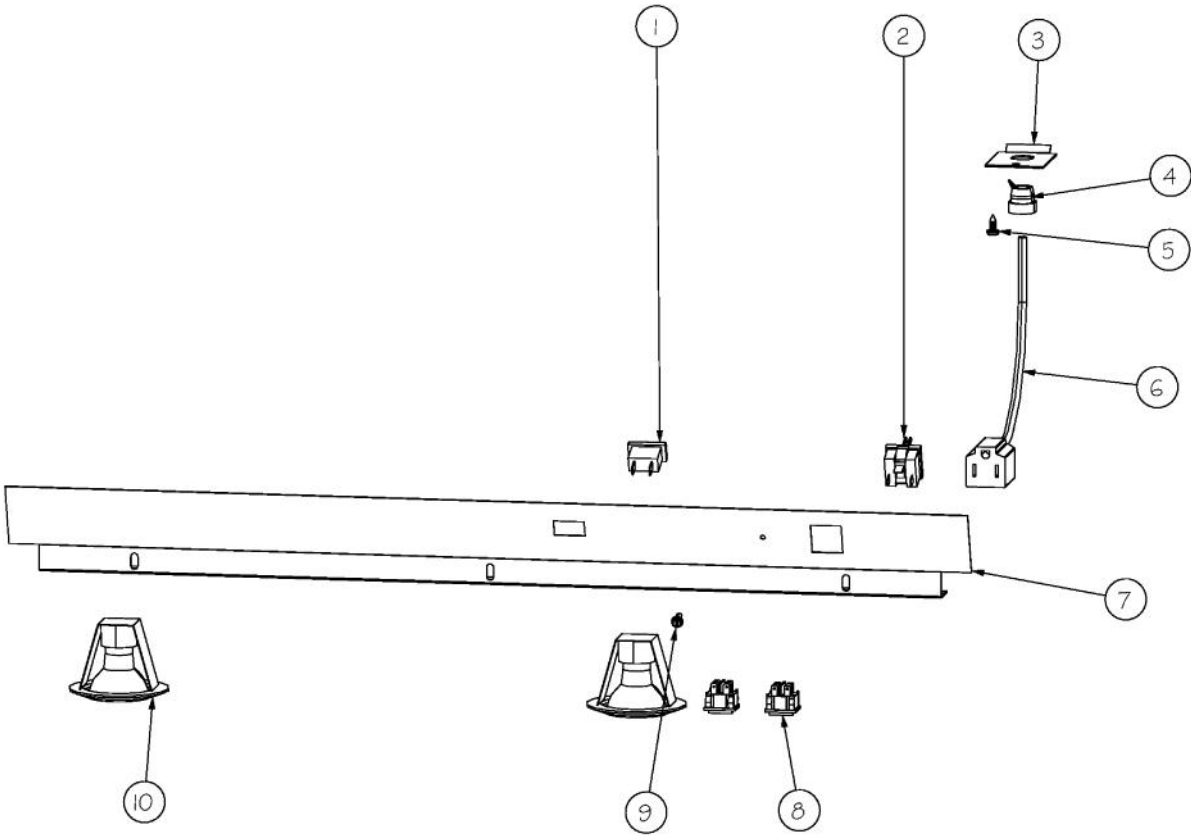

Ref #	Part Number	Qty.	Description
1	009273-000	2	ODOR FILTER (13.5 X 13.5 X .0937)
2	013437-000	1	REAR FILTER SUPPORT (DWH3006)
3	PD020032	6	SRW-8(A)X3/8PH.WFR HD 7/16DIAXNICL
4	006091-000	2	DWH30/3606 FILTER ASSEMBLY
5	013429-000	1	FRONT FILTER SUPPORT (DWH3006)

Ref #	Part Number	Qty.	Description
1	PE070196	1	FEMALE SOCKET (2 PRONG)
2	PE070197	1	MALE SOCKET (3 PRONG)
3	A2003826	1	ROUGH IN BOX COVER (VWH30/3610)
4	PE070204	1	HEYCO STRAIN RELIEF - 7-P2
5	PD020087	1	10 X 1/2 PAN PH. TEK ZINC
6	PE070205	1	3 PRONG FEMALE SUPPLY CORD
7	013435-000	1	LIGHT SUPPORT (DWH3006)
8	009282-000	2	HOOD LIGHT/FAN SWITCH (DWH30/3606)
9	PD020010	1	10 X 3/8 GREEN GROUNDING SCREW
10	PE050064	2	LIGHT ASSEMBLY
NI	013319-000	1	3/4 DISC THERMOSTAT, SURFACE MOUNT (DWH30/3606)

Ref #	Part Number	Qty.	Description
1	PM010045	1	3 1/4 X 10 RECT. TO 7 DIA(TRANS)
2	PE050043	1	DAMPER/TRANSITION 460 CFM 97006078
3	PC040010	34	POP RIVET
4	013440-000	1	TOP LOUVER (DWH3006)
5	PD020032	14	SRW-8(A)X3/8PH.WFR HD 7/16DIAXNICL
6	007602-000	2	DUCTLESS BLOWER COVER (DWH3006)
7	013423-000	1	HOOD REAR (DWH3006)
8	013438-000	1	RH O/S SIDE (DWH3006)
9	PD020087	8	10 X 1/2 PAN PH. TEK ZINC
10	A2003817	2	CORNER BRACKET
11	A2008742	3	DRK MIDDLE SUPPORT BRACKET
12	013437-000	1	REAR FILTER SUPPORT (DWH3006)
13	PE020058	1	RATING LABEL (ADHESIVE)
14	A2003825	1	ROUGH IN BOX (VWH30/3610)
15	009279-000	1	6 HOOD BLOWER
16	PF030337	1	HOOD WARNING LABEL
17	013432-000	1	HOOD FRONT (DWH3006)
18	PD030059	2	TINNERMAN CLIP
19	013429-000	1	FRONT FILTER SUPPORT (DWH3006)
20	013433-000	1	LH O/S SIDE (DWH3006)
21	PD010037	2	NO.10-24 WELD STUD
22	013442-000	1	HOOD TOP (DWH3006)