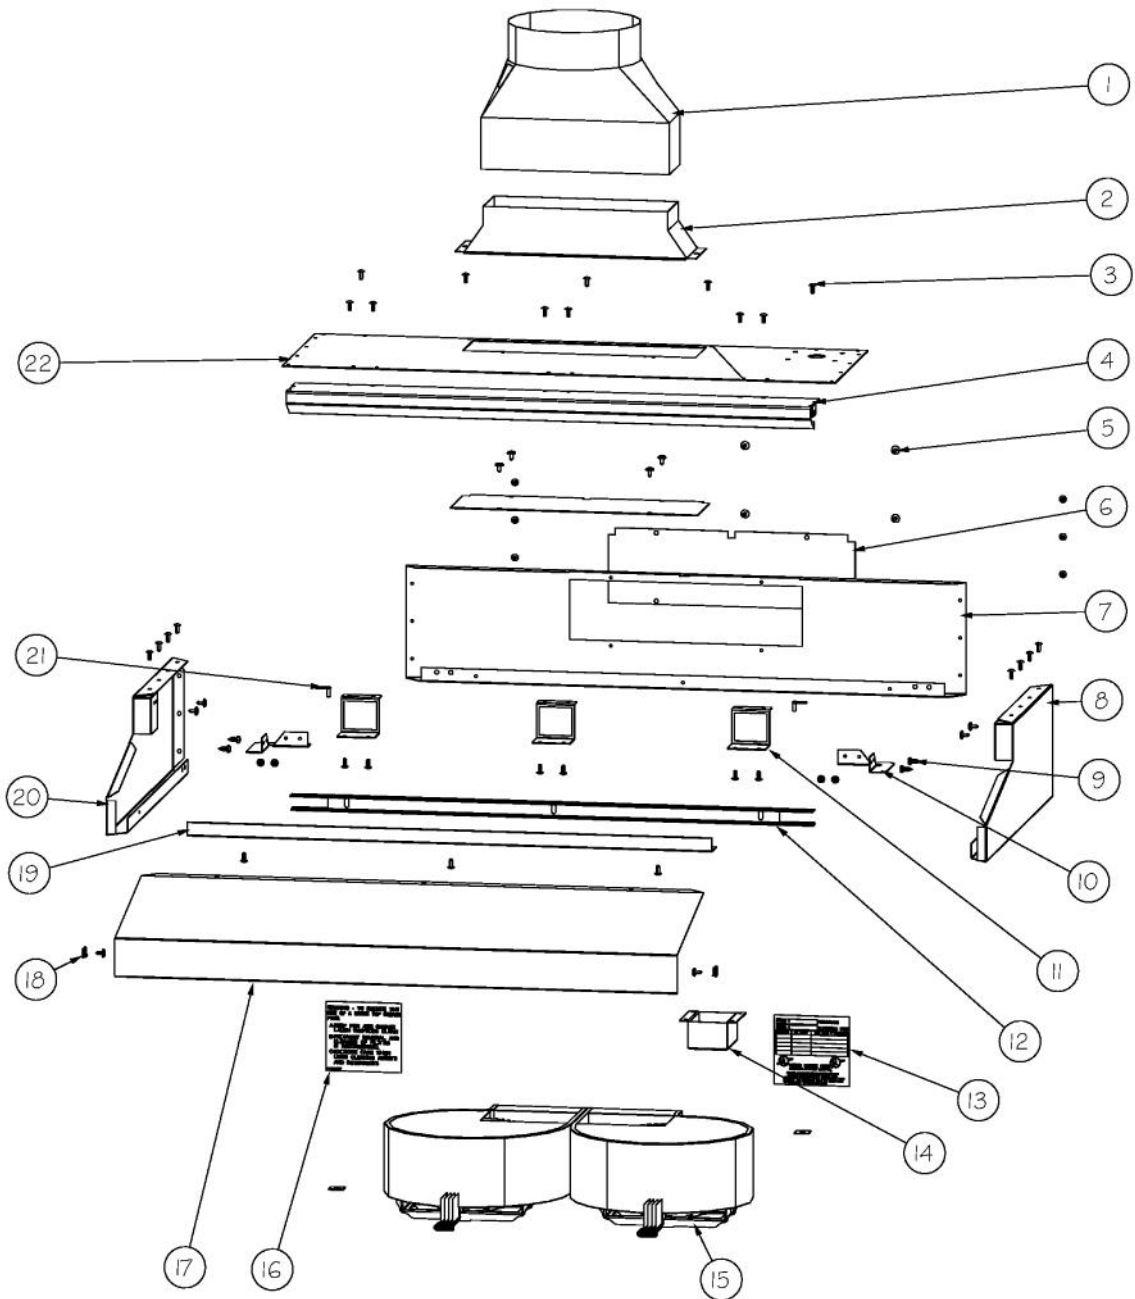

Ref #	Part Number	Qty.	Description
1	009273-000	2	ODOR FILTER (13.5 X 13.5 X .0937)
2	013437-000	1	REAR FILTER SUPPORT (DWH3006)
3	PD020032	6	SRW-8(A)X3/8PH.WFR HD 7/16DIAXNICL
4	006091-000	2	DWH30/3606 FILTER ASSEMBLY
5	013429-000	1	FRONT FILTER SUPPORT (DWH3006)

Ref #	Part Number	Qty.	Description
1	PE070196	1	FEMALE SOCKET (2 PRONG)
2	PE070197	1	MALE SOCKET (3 PRONG)
3	A2003826	1	ROUGH IN BOX COVER (VWH30/3610)
4	PE070204	1	HEYCO STRAIN RELIEF - 7-P2
5	PD020087	1	10 X 1/2 PAN PH. TEK ZINC
6	PE070205	1	3 PRONG FEMALE SUPPLY CORD
7	013435-000	1	LIGHT SUPPORT (DWH3006)
8	009282-000	2	HOOD LIGHT/FAN SWITCH (DWH30/3606)
9	PD020010	1	10 X 3/8 GREEN GROUNDING SCREW
10	PE050064	2	LIGHT ASSEMBLY
NI	013319-000	1	3/4 DISC THERMOSTAT, SURFACE MOUNT (DWH30/3606)

Ref #	Part Number	Qty.	Description
1	PM010045	1	3 1/4 X 10 RECT. TO 7 DIA(TRANS)
2	PE050043	1	DAMPER/TRANSITION 460 CFM 97006078
3	PC040010	34	POP RIVET
4	013440-000	1	TOP LOUVER (DWH3006)
5	PD020032	14	SRW-8(A)X3/8PH.WFR HD 7/16DIAXNICL
6	007602-000	2	DUCTLESS BLOWER COVER (DWH3006)
7	013423-000	1	HOOD REAR (DWH3006)
8	013438-000	1	RH O/S SIDE (DWH3006)
9	PD020087	8	10 X 1/2 PAN PH. TEK ZINC
10	A2003817	2	CORNER BRACKET
11	A2008742	3	DRK MIDDLE SUPPORT BRACKET
12	013437-000	1	REAR FILTER SUPPORT (DWH3006)
13	PE020058	1	RATING LABEL (ADHESIVE)
14	A2003825	1	ROUGH IN BOX (VWH30/3610)
15	009279-000	1	6 HOOD BLOWER
16	PF030337	1	HOOD WARNING LABEL
17	013432-000	1	HOOD FRONT (DWH3006)
18	PD030059	2	TINNERMAN CLIP
19	013429-000	1	FRONT FILTER SUPPORT (DWH3006)
20	013433-000	1	LH O/S SIDE (DWH3006)
21	PD010037	2	NO.10-24 WELD STUD
22	013442-000	1	HOOD TOP (DWH3006)