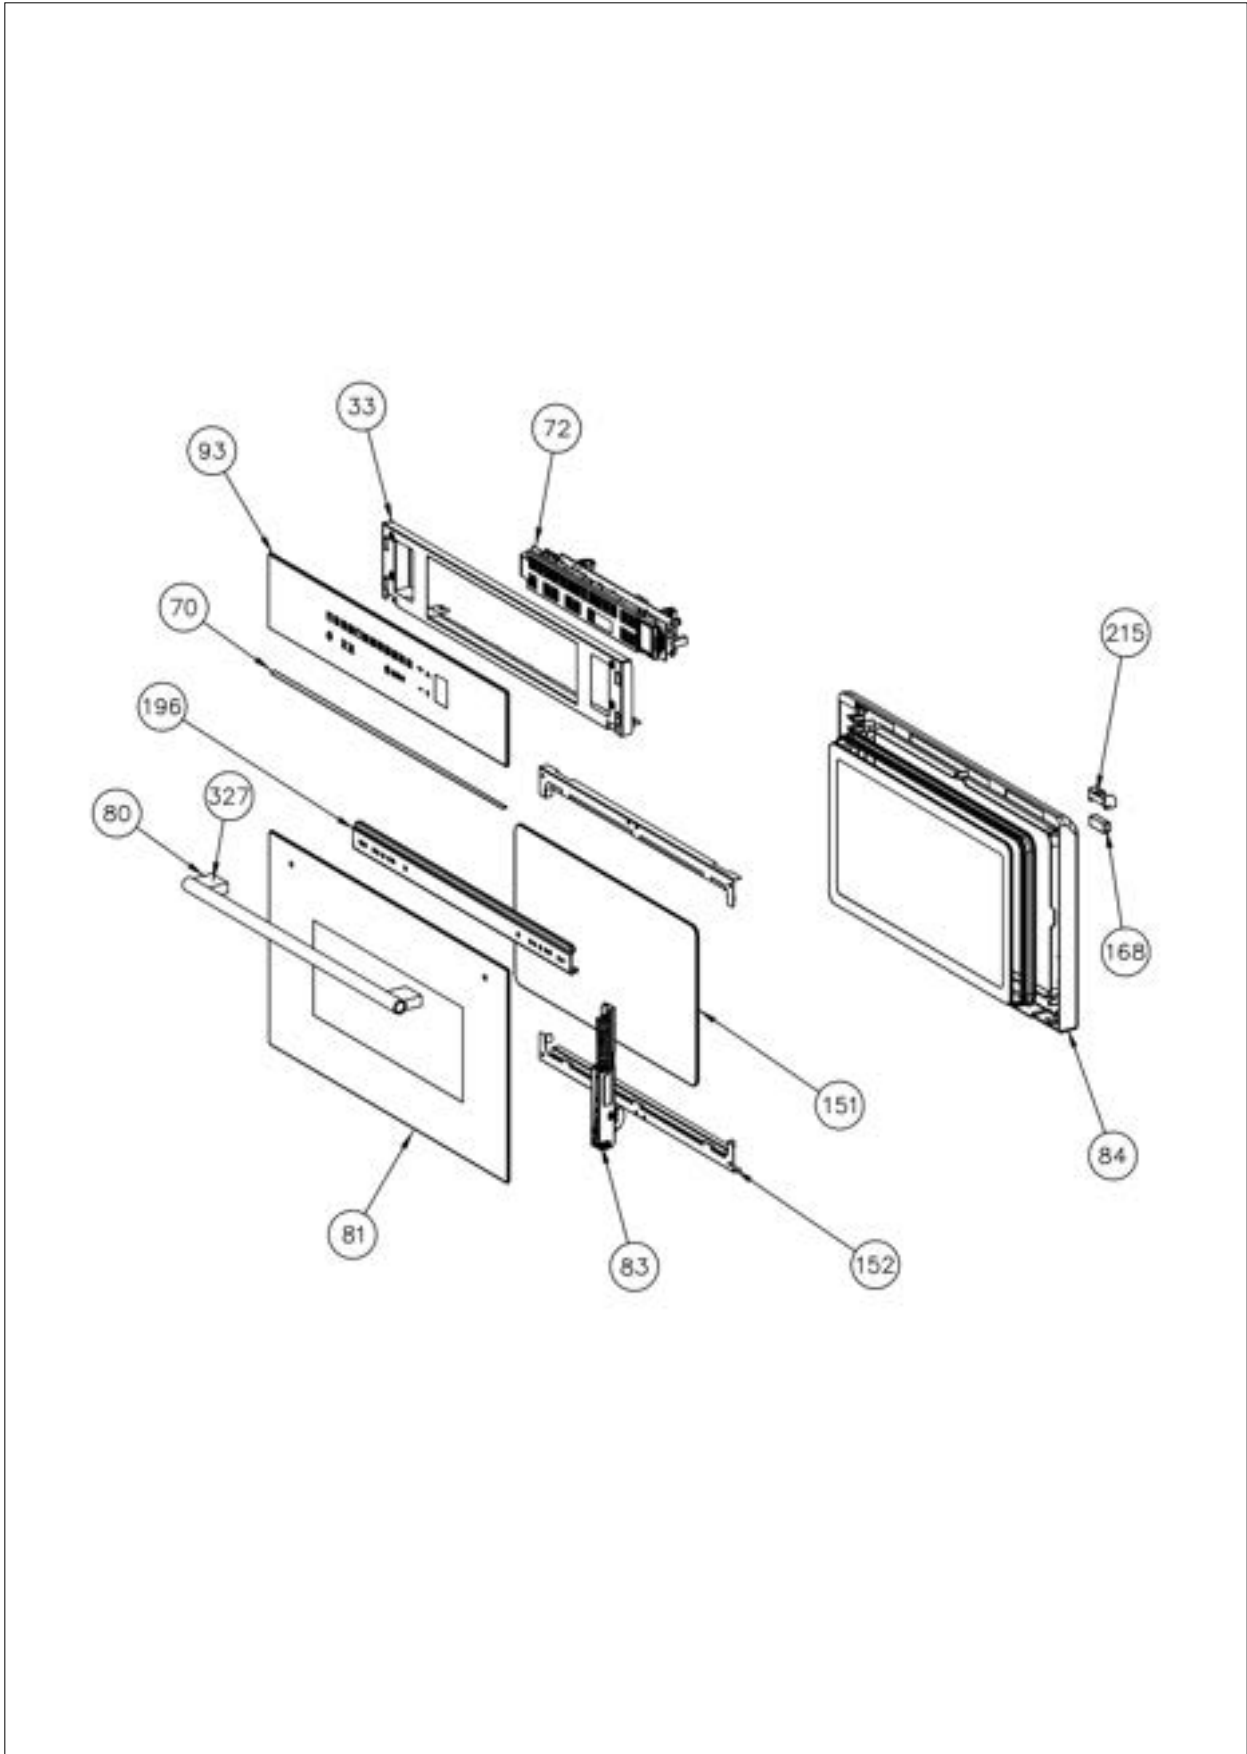

EVSCO160 Steam Oven-2

Item	Part No.	Name	Qty	Uom	NOTES
33	056057-000	COUNTER FRONTAL	1	EA	
70	056098-000	ADHESIVE GASKET	1	EA	
72	056581-000	INTERACTIVE POWER BOARD STEAM 11F F45N	1	EA	
80	056081-000	HANDLE	1	EA	Not available online / Call for pricing and availability
81	056574-000	GLASS DOOR	1	EA	Not available online / Call for pricing and availability
83	056552-000	DOOR HINGE	2	EA	
84	056572-000	INNER DOOR	1	EA	
93	056576-000	FRONTAL GLASS	1	EA	Not available online / Call for pricing and availability
151	056092-000	3rd INNER GLASS THERMO REFLECTIVE	1	EA	
152	056066-000	3rd GLASS FIXING PROFILE	1	EA	
168	056085-000	MAGNET FOR PROXIMITY SENSOR	1	EA	
196	056067-000	INNER DOOR HANDLE PROFILE	1	EA	
215	056065-000	FIXING BRACKET FOR MAGNET	1	EA	
327	056082-000	RIGHT/LEFT TERMINAL HANDLE	2	EA	Not available online / Call for pricing and availability