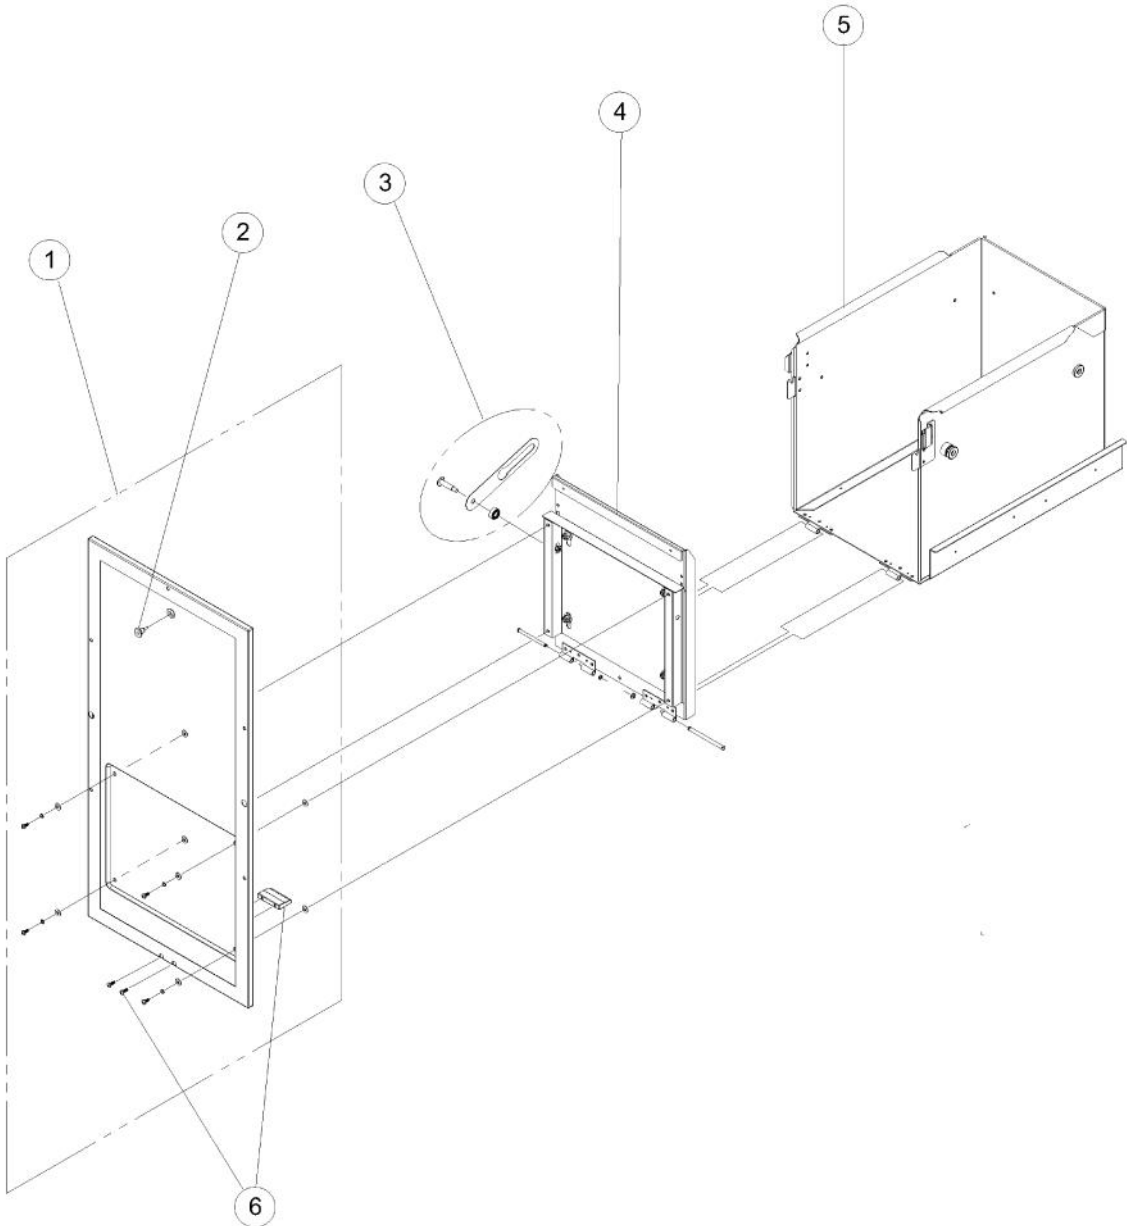

Ref #	Part Number	Qty.	Description
1	028626-000	1	DOOR PAN ASSY
2	028627-000	1	INTERLOCK ACTUATOR
3	028631-000	1	DOOR STRAP
4	028630-000	1	TRASH BUCKET DOOR & SLIDE PAN
5	028629-000	1	BUCKET ASSEMBLY
6	028628-000	1	DOOR TAB