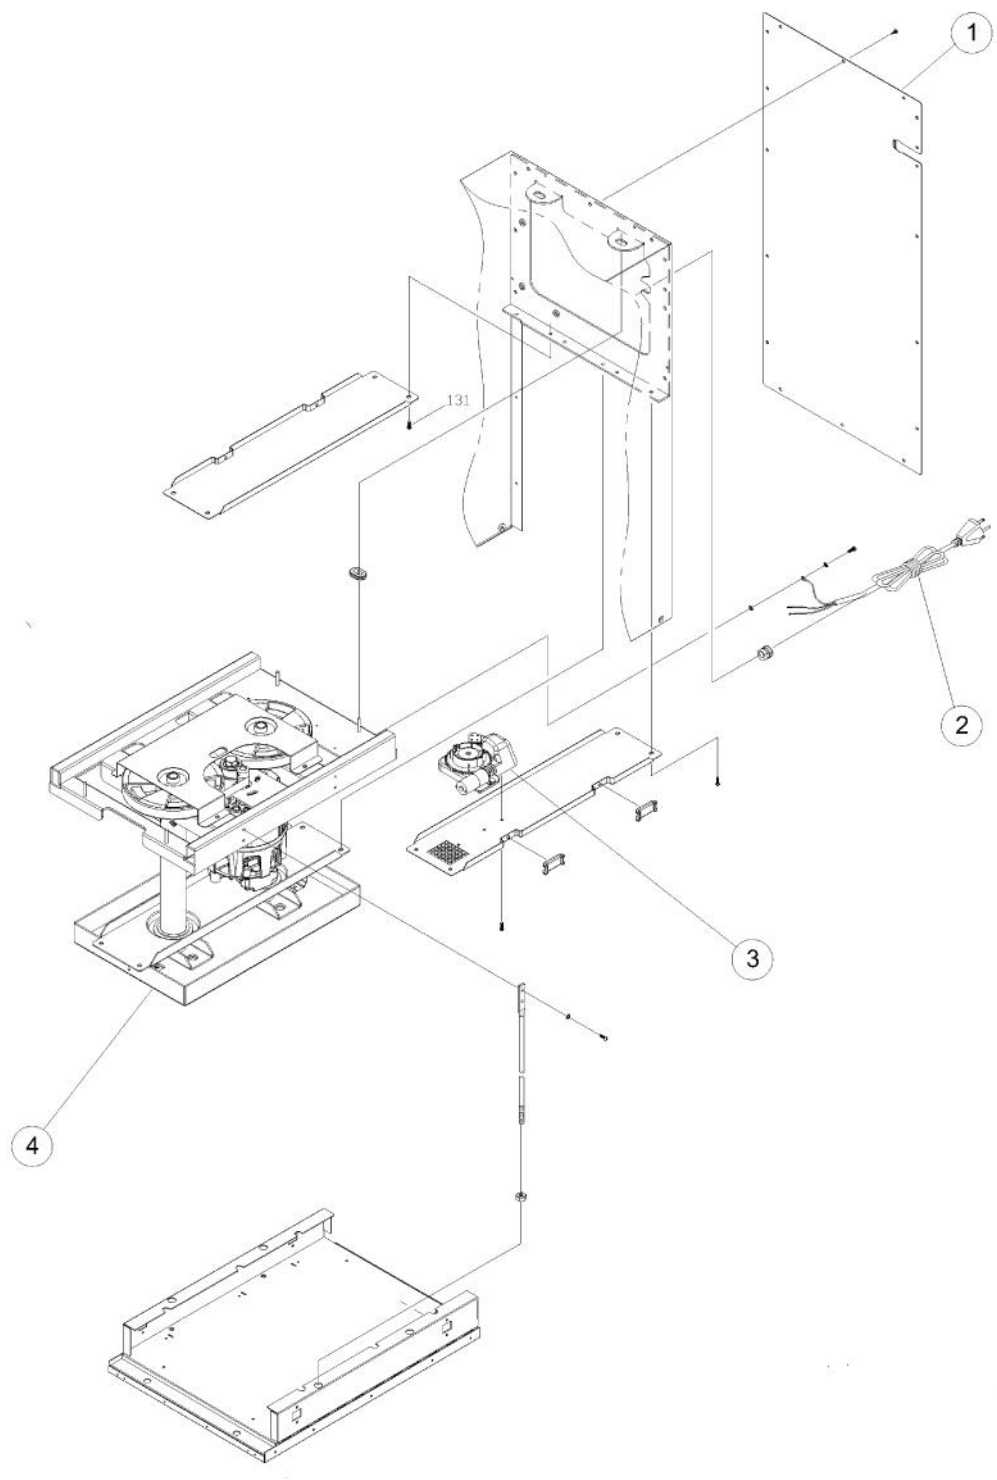

Ref #	Part Number	Qty.	Description
1	028597-000	1	UPPER TRIM COVER
2	028623-000	1	PARTS BAG ASSY -15 CMPT
3	028624-000	1	CABINET
4	028598-000	1	DOOR GASKET ASSEMBLY
5	028634-000	1	DISPLAY MODULE
6	028599-000	1	CONTROL PANEL-AUTO ADVANCE

Ref #	Part Number	Qty.	Description
1	028625-000	1	CABINET BACK
2	028609-000	1	POWER CORD
3	028611-000	1	GEAR MOTOR-ODOR DISK
4	028612-000	1	POWER UNIT MECH ELECTRONIC MODEL

Ref #	Part Number	Qty.	Description
1	028604-000	2	BUCKET SLIDE ASSEMBLY
2	028607-000	1	CABINET STAND/BASE
3	028606-000	2	LEVELING WHEEL ASSEMBLY
4	028605-000	2	LEVELING LEG

Ref #	Part Number	Qty.	Description
1	028601-000	1	SAFETY INTERLOCK SWITCH-XE
2	028602-000	1	KEY SWITCH ELECTRONIC MODULE
3	028600-000	1	AC/DC ASSY
4	028635-000	1	PCB ASSEMBLY
5	028603-000	1	KEY

*No Image
Available*

Ref #	Part Number	Qty.	Description
1	028613-000	1	DRIVE BELT
2	028614-000	2	DRIVE WHEEL
3	028616-000	1	UPPER LIMIT SWITCH ASSY-ELECTRONIC MODEL
4	028621-000	1	LOWER LIMIT SWITCH
5	028620-000	1	RAM SCREW ASSEMBLY
6	028632-000	1	COMPRESSION PLATE PAD
7	028610-000	1	COMPACTION PLATE-SS
8	028633-000	1	COMPRESSION PLATE
9	028622-000	1	LATCH ASSY-COMPACTION PLATE
10	028619-000	1	MOTOR CAPACITOR
11	028618-000	1	CENTRIFUGAL SWITCH ASSEMBLY
12	028617-000	1	MAIN MOTOR
13	028615-000	1	IDLER WHEEL