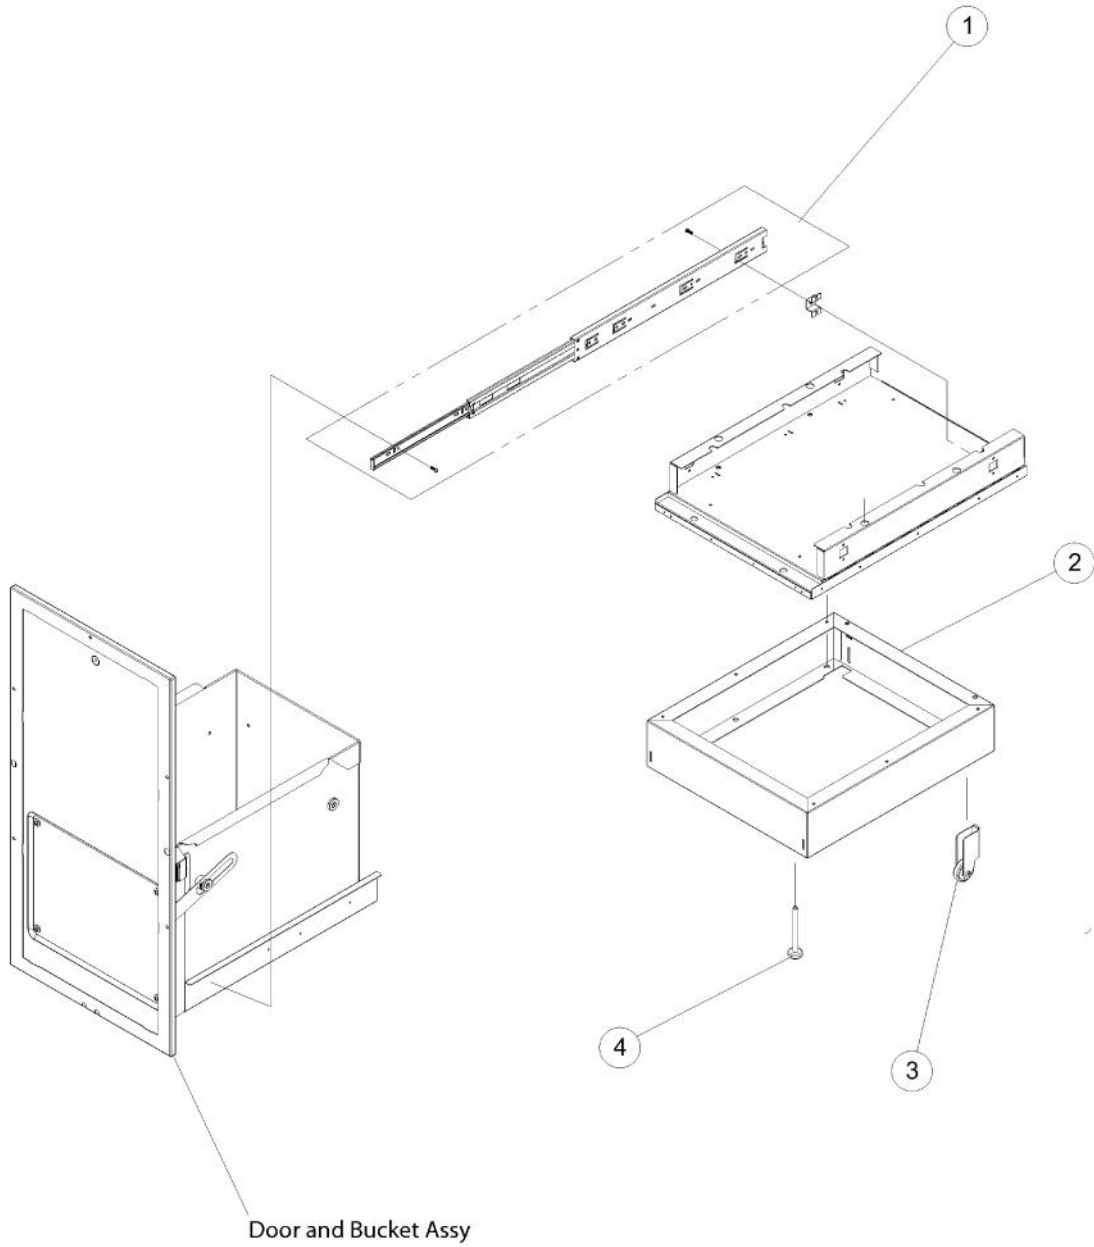

Ref #	Part Number	Qty.	Description
1	028597-000	1	UPPER TRIM COVER
2	028623-000	1	PARTS BAG ASSY -15 CMPT
3	028624-000	1	CABINET
4	028598-000	1	DOOR GASKET ASSEMBLY
5	028634-000	1	DISPLAY MODULE
6	028599-000	1	CONTROL PANEL-AUTO ADVANCE

Ref #	Part Number	Qty.	Description
1	028625-000	1	CABINET BACK
2	028609-000	1	POWER CORD
3	028611-000	1	GEAR MOTOR-ODOR DISK
4	028612-000	1	POWER UNIT MECH ELECTRONIC MODEL

Ref #	Part Number	Qty.	Description
1	028604-000	2	BUCKET SLIDE ASSEMBLY
2	028607-000	1	CABINET STAND/BASE
3	028606-000	2	LEVELING WHEEL ASSEMBLY
4	028605-000	2	LEVELING LEG

Ref #	Part Number	Qty.	Description
1	028601-000	1	SAFETY INTERLOCK SWITCH-XE
2	028602-000	1	KEY SWITCH ELECTRONIC MODULE
3	028600-000	1	AC/DC ASSY
4	028635-000	1	PCB ASSEMBLY
5	028603-000	1	KEY

*No Image
Available*

Ref #	Part Number	Qty.	Description
1	028613-000	1	DRIVE BELT
2	028614-000	2	DRIVE WHEEL
3	028616-000	1	UPPER LIMIT SWITCH ASSY-ELECTRONIC MODEL
4	028621-000	1	LOWER LIMIT SWITCH
5	028620-000	1	RAM SCREW ASSEMBLY
6	028632-000	1	COMPRESSION PLATE PAD
7	028610-000	1	COMPACTION PLATE-SS
8	028633-000	1	COMPRESSION PLATE
9	028622-000	1	LATCH ASSY-COMPACTION PLATE
10	028619-000	1	MOTOR CAPACITOR
11	028618-000	1	CENTRIFUGAL SWITCH ASSEMBLY
12	028617-000	1	MAIN MOTOR
13	028615-000	1	IDLER WHEEL