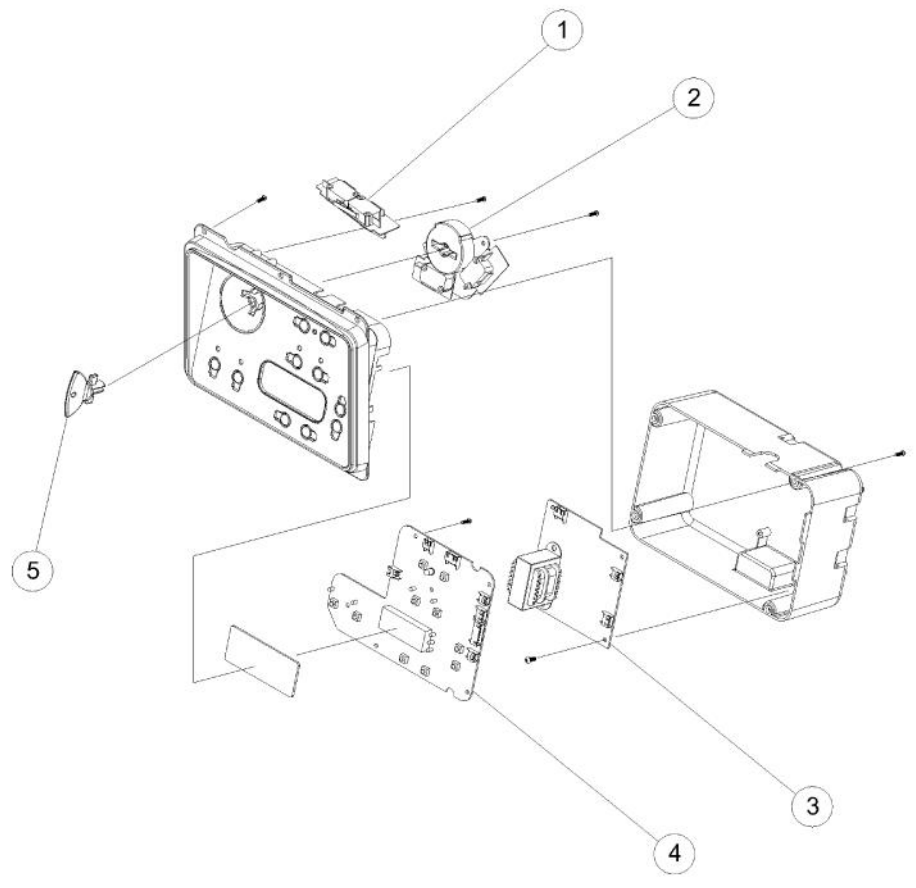

Ref #	Part Number	Qty.	Description
1	028597-000	1	UPPER TRIM COVER
2	028623-000	1	PARTS BAG ASSY -15 CMPT
3	028624-000	1	CABINET
4	028598-000	1	DOOR GASKET ASSEMBLY
5	028634-000	1	DISPLAY MODULE
6	028599-000	1	CONTROL PANEL-AUTO ADVANCE

Ref #	Part Number	Qty.	Description
1	028625-000	1	CABINET BACK
2	028609-000	1	POWER CORD
3	028611-000	1	GEAR MOTOR-ODOR DISK
4	028612-000	1	POWER UNIT MECH ELECTRONIC MODEL

Ref #	Part Number	Qty.	Description
1	028604-000	2	BUCKET SLIDE ASSEMBLY
2	028607-000	1	CABINET STAND/BASE
3	028606-000	2	LEVELING WHEEL ASSEMBLY
4	028605-000	2	LEVELING LEG

Ref #	Part Number	Qty.	Description
1	028601-000	1	SAFETY INTERLOCK SWITCH-XE
2	028602-000	1	KEY SWITCH ELECTRONIC MODULE
3	028600-000	1	AC/DC ASSY
4	028635-000	1	PCB ASSEMBLY
5	028603-000	1	KEY

*No Image
Available*

Ref #	Part Number	Qty.	Description
1	028613-000	1	DRIVE BELT
2	028614-000	2	DRIVE WHEEL
3	028616-000	1	UPPER LIMIT SWITCH ASSY-ELECTRONIC MODEL
4	028621-000	1	LOWER LIMIT SWITCH
5	028620-000	1	RAM SCREW ASSEMBLY
6	028632-000	1	COMPRESSION PLATE PAD
7	028610-000	1	COMPACTION PLATE-SS
8	028633-000	1	COMPRESSION PLATE
9	028622-000	1	LATCH ASSY-COMPACTION PLATE
10	028619-000	1	MOTOR CAPACITOR
11	028618-000	1	CENTRIFUGAL SWITCH ASSEMBLY
12	028617-000	1	MAIN MOTOR
13	028615-000	1	IDLER WHEEL