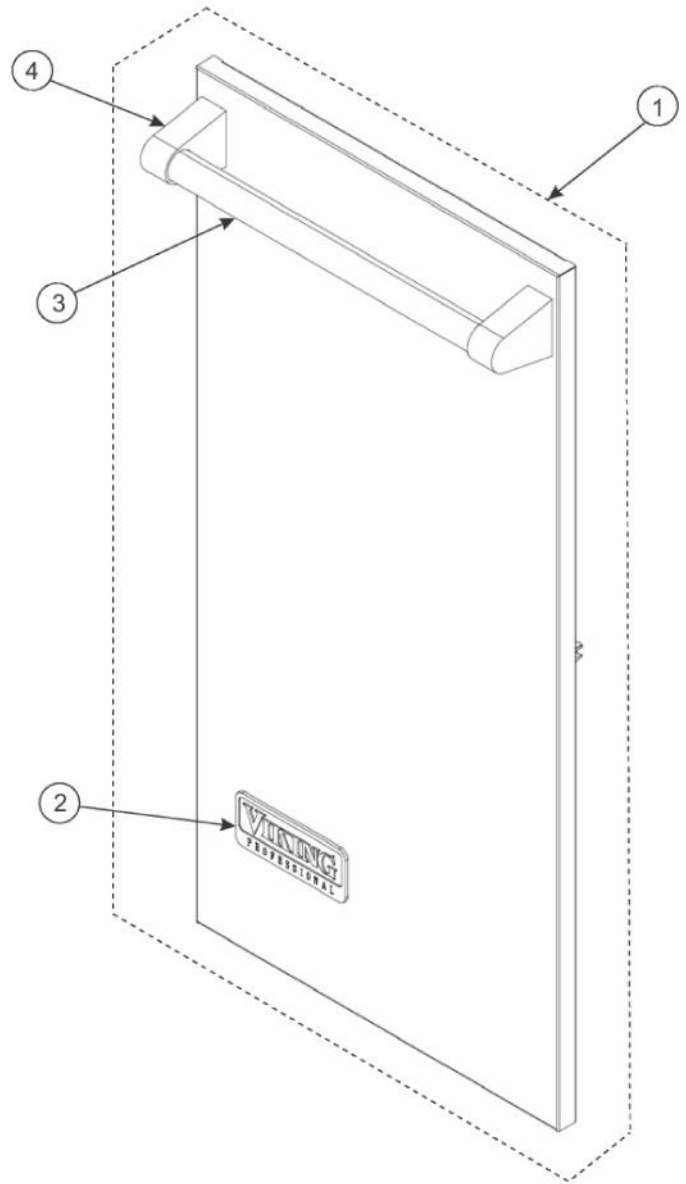

Ref #	Part Number	Qty.	Description
1	025114-000	1	SKIN, DOOR, 15 COMPACTOR PRO ASSY, SS
1	032503-002	1	SKIN, DOOR, 15 COMPACTOR PRO ASSY, BK
1	032503-003	1	SKIN, DOOR, 15 COMPACTOR PRO ASSY, BT
1	032503-004	1	SKIN, DOOR, 15 COMPACTOR PRO ASSY, SG
1	032503-005	1	SKIN, DOOR, 15 COMPACTOR PRO ASSY, GG
1	032503-006	1	SKIN, DOOR, 15 COMPACTOR PRO ASSY, WH
1	032503-008	1	SKIN, DOOR, 15 COMPACTOR PRO ASSY, BU
1	032503-009	1	SKIN, DOOR, 15 COMPACTOR PRO ASSY, LE
1	032503-010	1	SKIN, DOOR, 15 COMPACTOR PRO ASSY, MJ
1	032503-012	1	SKIN, DOOR, 15 COMPACTOR PRO ASSY, VB
1	032503-013	1	SKIN, DOOR, 15 COMPACTOR PRO ASSY, CB
1	032503-015	1	SKIN, DOOR, 15 COMPACTOR PRO ASSY, PL
1	032503-016	1	SKIN, DOOR, 15 COMPACTOR PRO ASSY, CH
1	032503-017	1	SKIN, DOOR, 15 COMPACTOR PRO ASSY, TP
1	032503-018	1	SKIN, DOOR, 15 COMPACTOR PRO ASSY, CW
1	032503-019	1	SKIN, DOOR, 15 COMPACTOR PRO ASSY, OG
1	032503-021	1	SKIN, DOOR, 15 COMPACTOR PRO ASSY, SA
1	032503-022	1	SKIN, DOOR, 15 COMPACTOR PRO ASSY, SE
1	032503-023	1	SKIN, DOOR, 15 COMPACTOR PRO ASSY, IB
1	032503-024	1	SKIN, DOOR, 15 COMPACTOR PRO ASSY, AR
1	032503-025	1	SKIN, DOOR, 15 COMPACTOR PRO ASSY, RR
1	032503-026	1	SKIN, DOOR, 15 COMPACTOR PRO ASSY, PM
1	032503-027	1	SKIN, DOOR, 15 COMPACTOR PRO ASSY, MS
2	PE010016	1	NAMEPLATE, LOGO, PRO
3	025115-000	1	HANDLE, DOOR, 15 COMPACTOR PRO
4	PE030001	2	BRACKET, DOOR, HANDLE
NI	PD030006	2	CAPPED WASHER PAL NUT