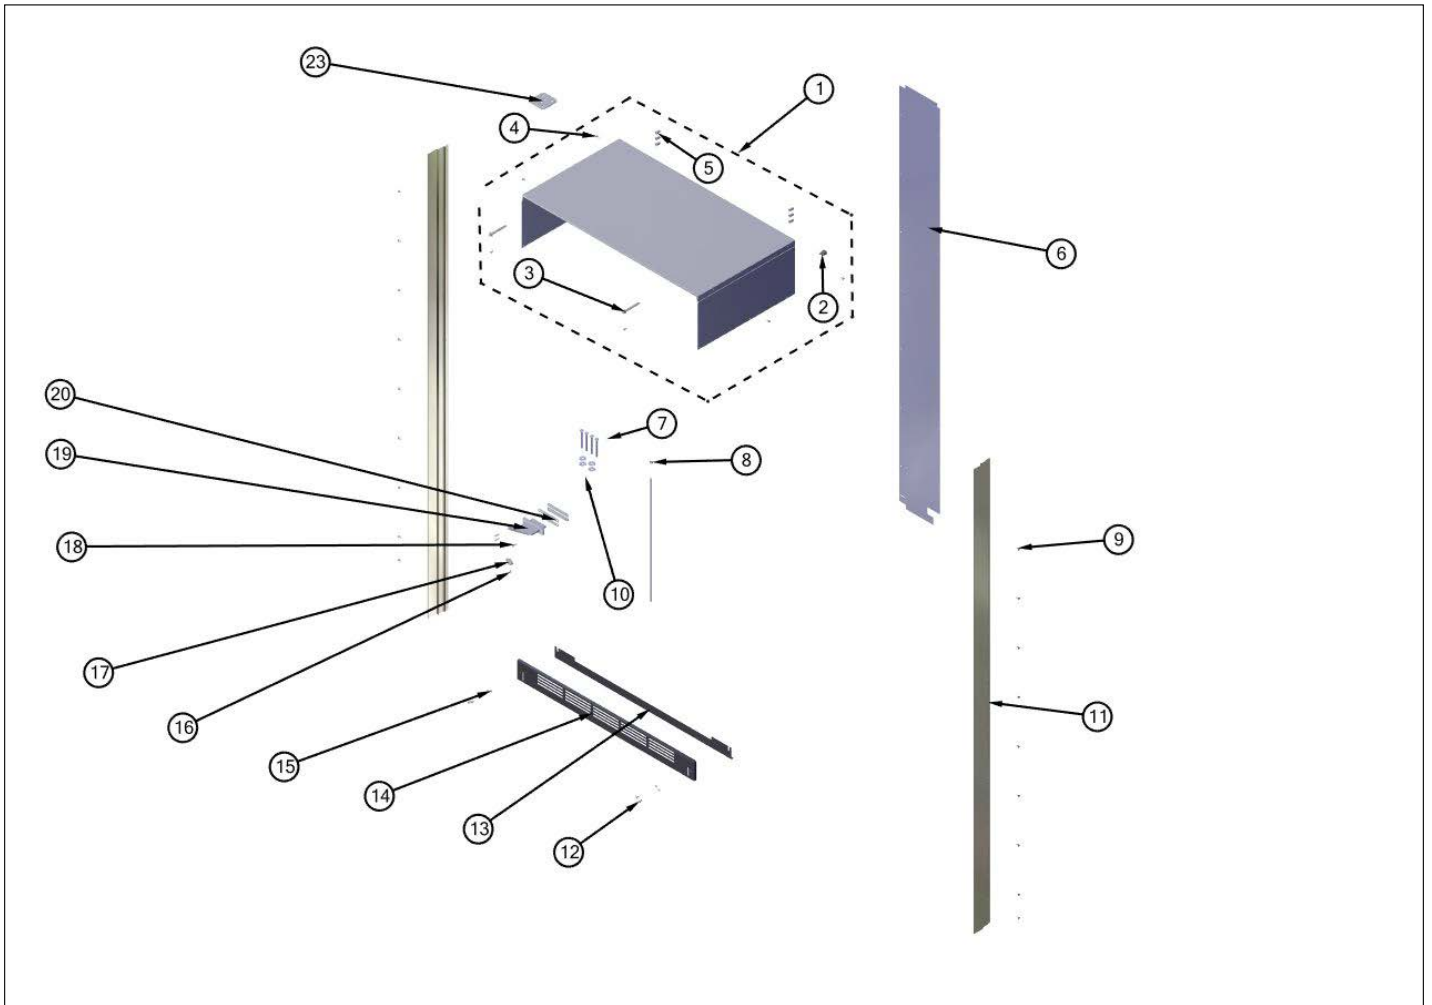

FDBB5361 Decor Parts

Item	Part No.	Name	Qty	Uom	NOTES
1	007979-000	MC COVER ASM BI 36	1	EA	
2	003104-000	BUSHING,STRN,RLF	1	EA	
3	PD020233	SCR LAG 5/16-9 GX 5/16X7/16 WAF IHXW 3 S ZN	2	EA	
4	PD020194	SCR, HEX SRTD WSHR HD, #8- 18 X 1/2	6	EA	
5	PD040157	BEARING SLEEVE	6	EA	
6	K20913041	COVER, HEAT, EXCHANGE	1	EA	Not available online / Call for pricing and availability
7	M0223509	SCREW-LAG	4	EA	
8	12115101	CLAMP-TUBE V12115101	1	EA	
9	M0215318	SCREW-SM	18	EA	
10	M0270510	WASHER	4	EA	
11	PK920066	TRIM, EXTRU, SIDE DES	2	EA	
12	PD020032	SRW-8(A)X3/8"PH.WFR HD 7/16DIA*NICL	4	EA	
13	044137-000	KICKPLATE, LWR	1	EA	
14	044139-000	TOE GRILLE- VENTED BM 36	1	EA	
15	40370P01	NYLON FLAT WASHER V40370P01	4	EA	
16	PD020187	SCR 8-32 MCH HXWS 1/4 S ZN	1	EA	
17	PC020228	CAM DOOR CLOSURE BOTTOM BLACK	1	EA	
18	043902-000	10-32 X 3/4 TRILOBE (T20) FLAT HEAD	3	EA	
19	PC920040	RC LOWER HINGE ASSY, LH DFBB	1	EA	
19	PC920170	HINGE ASM LOWER BM FO RH	1	EA	
20	K10911852	SHIM-CENTER HINGE	7	EA	
23	k10914192	SPACER COBRA BTM FOL	1	EA	
NI	008254-000	BRACKET,FOL,Z,BM	1	EA	
NI	pm010555	VALVE CONNECTION BAG ASM	1	EA