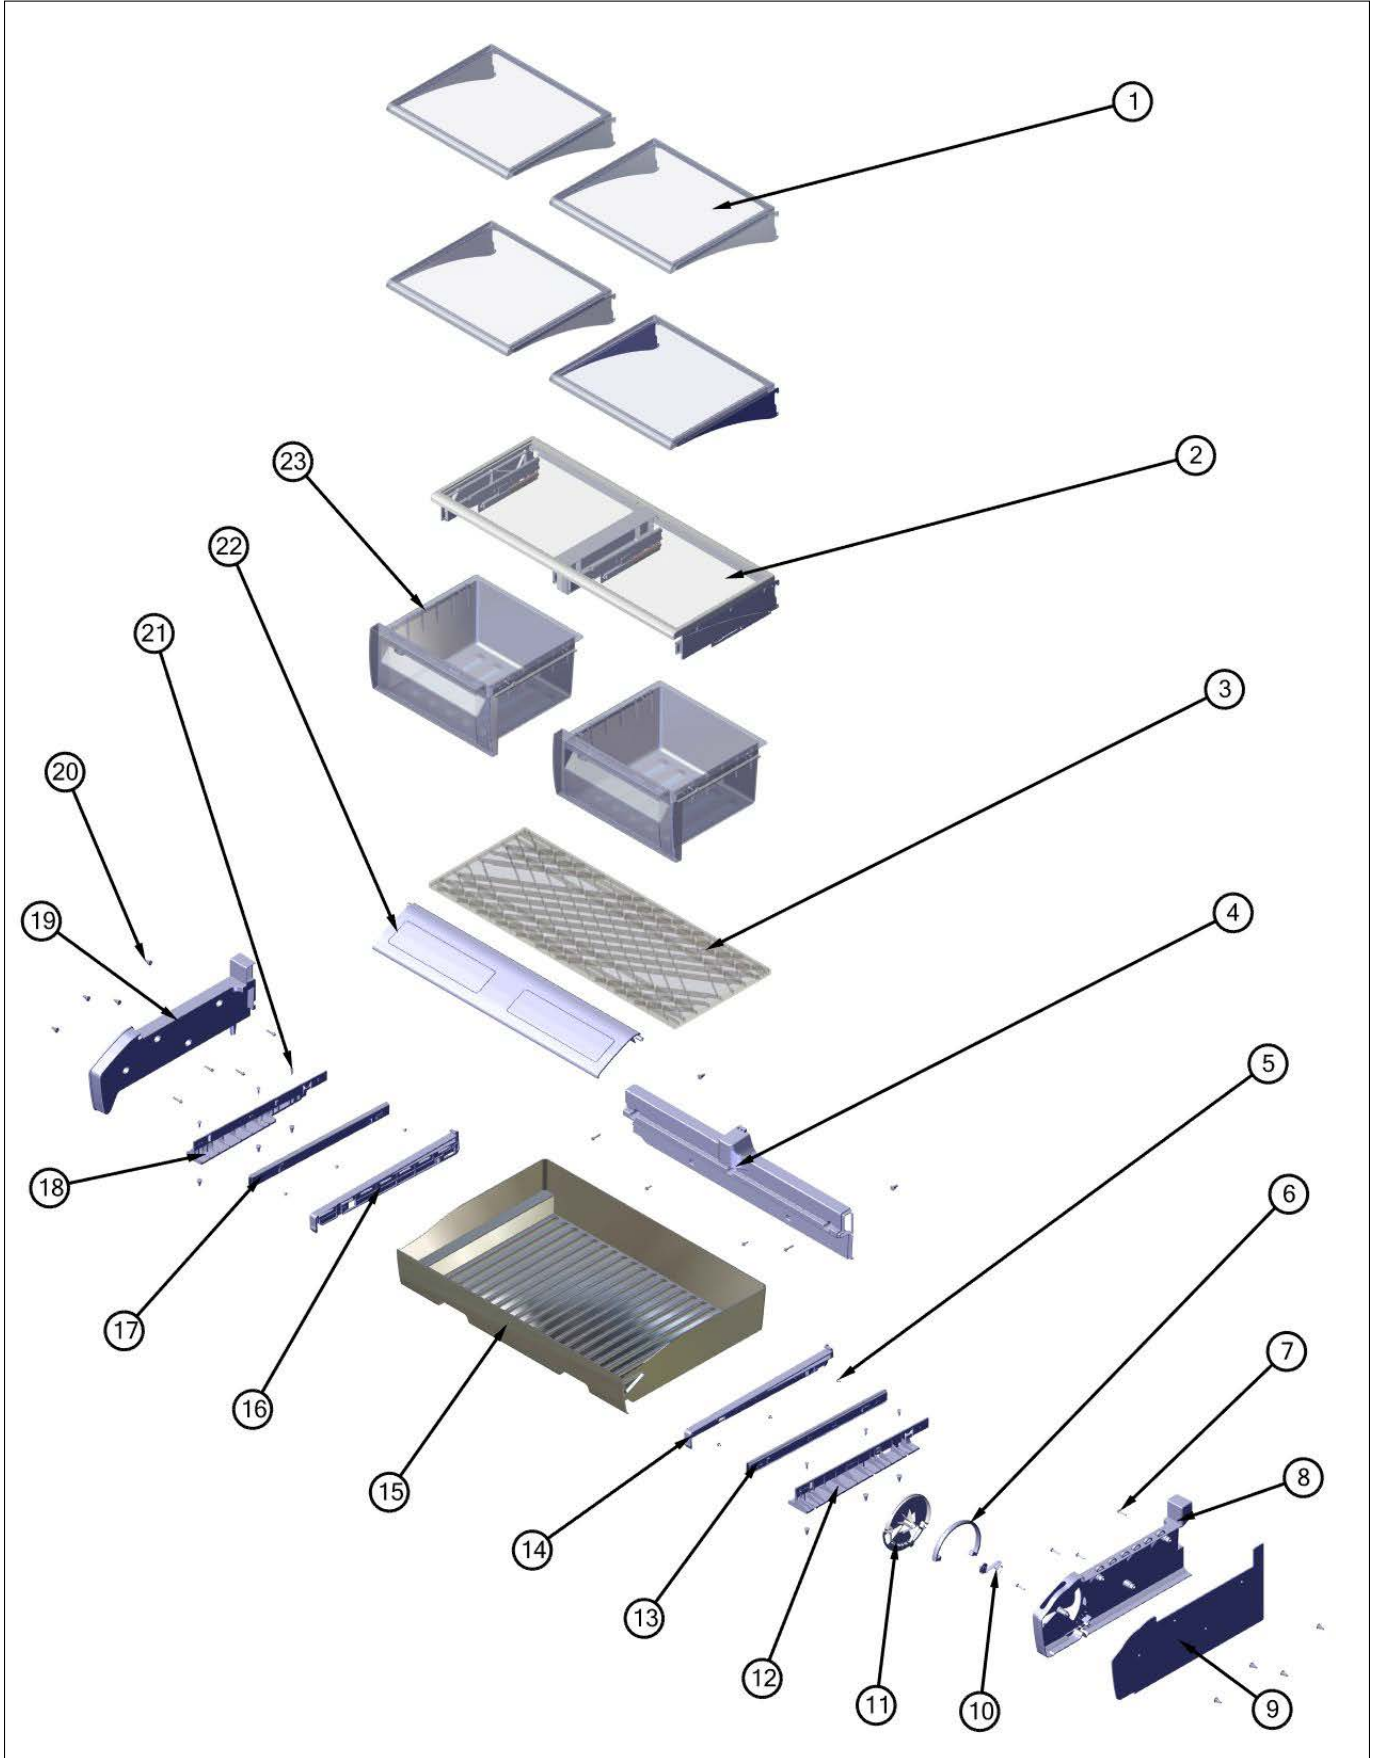

FDBB5361 FF compartment 1

Item	Part No.	Name	Qty	Uom	NOTES
1	PM910351	SHELF ASM GLASS BM 36 FF	4	EA	
2	044808-000	SHELF & SLIDE ASM 36 AR & 36 BM	1	EA	
3	PK930286	SHELF MEATSAVOR AR/BM 36	1	EA	
4	PK930388	DUCT, MEATSAVOR REAR BM 36	1	EA	
5	PD920162	SCR 8-16 PLASTITE PNP 1/4 S	6	EA	
6	044385-000	COVER CONTROL MEATSAVER	1	EA	
7	M0211021	SCREW-SM	10	EA	
8	044232-000	DUCT MEAT SAVOR (R)	1	EA	
9	PK930283	DUCT MEATSAVOR SPACER	1	EA	
10	PM910334	ROLLER TENSION	1	EA	
11	044384-000	DIAL CONTROL MEAT SAVOR	1	EA	
12	PK930173	SUPPORT SLIDE MEAT SAVOR SXS 42/48 R	1	EA	
13	PM910287	SLIDE MEAT SAVOR R	1	EA	
14	PK930175	SUPPORT DRAWER MEAT SAVOR SXS 42/48 R	1	EA	
15	PK930278	DRAWER MEAT SAVOR AR BM 36	1	EA	
16	PK930176	SUPPORT DRAWER MEAT SAVOR 42/48 L	1	EA	
17	PM910288	SLIDE MEAT SAVOR L	1	EA	
Comments for Part Num. PM910288 profixappliances@gmail.com on May 3, 2017 ITEM # 5 SHOULD BE PK930288-DOOR MEATSAVOR ASM AR/BM 36					
18	PK930174	SUPPORT SLIDE MEAT SAVOR SXS 42/48 L	1	EA	
19	PK930284	DUCT MEATSAVOR LEFT	1	EA	
20	M0581001	GROMMET-SCREW VM0581001	16	EA	
21	PD020195	SCR 8-18 X 5/8	8	EA	
22	044809-000	DOOR MEAT SAVOR ASM AR/BM 36	1	EA	
23	012396-000	DRAWER,PRODUCE,ASM 36 AR/BM	2	EA