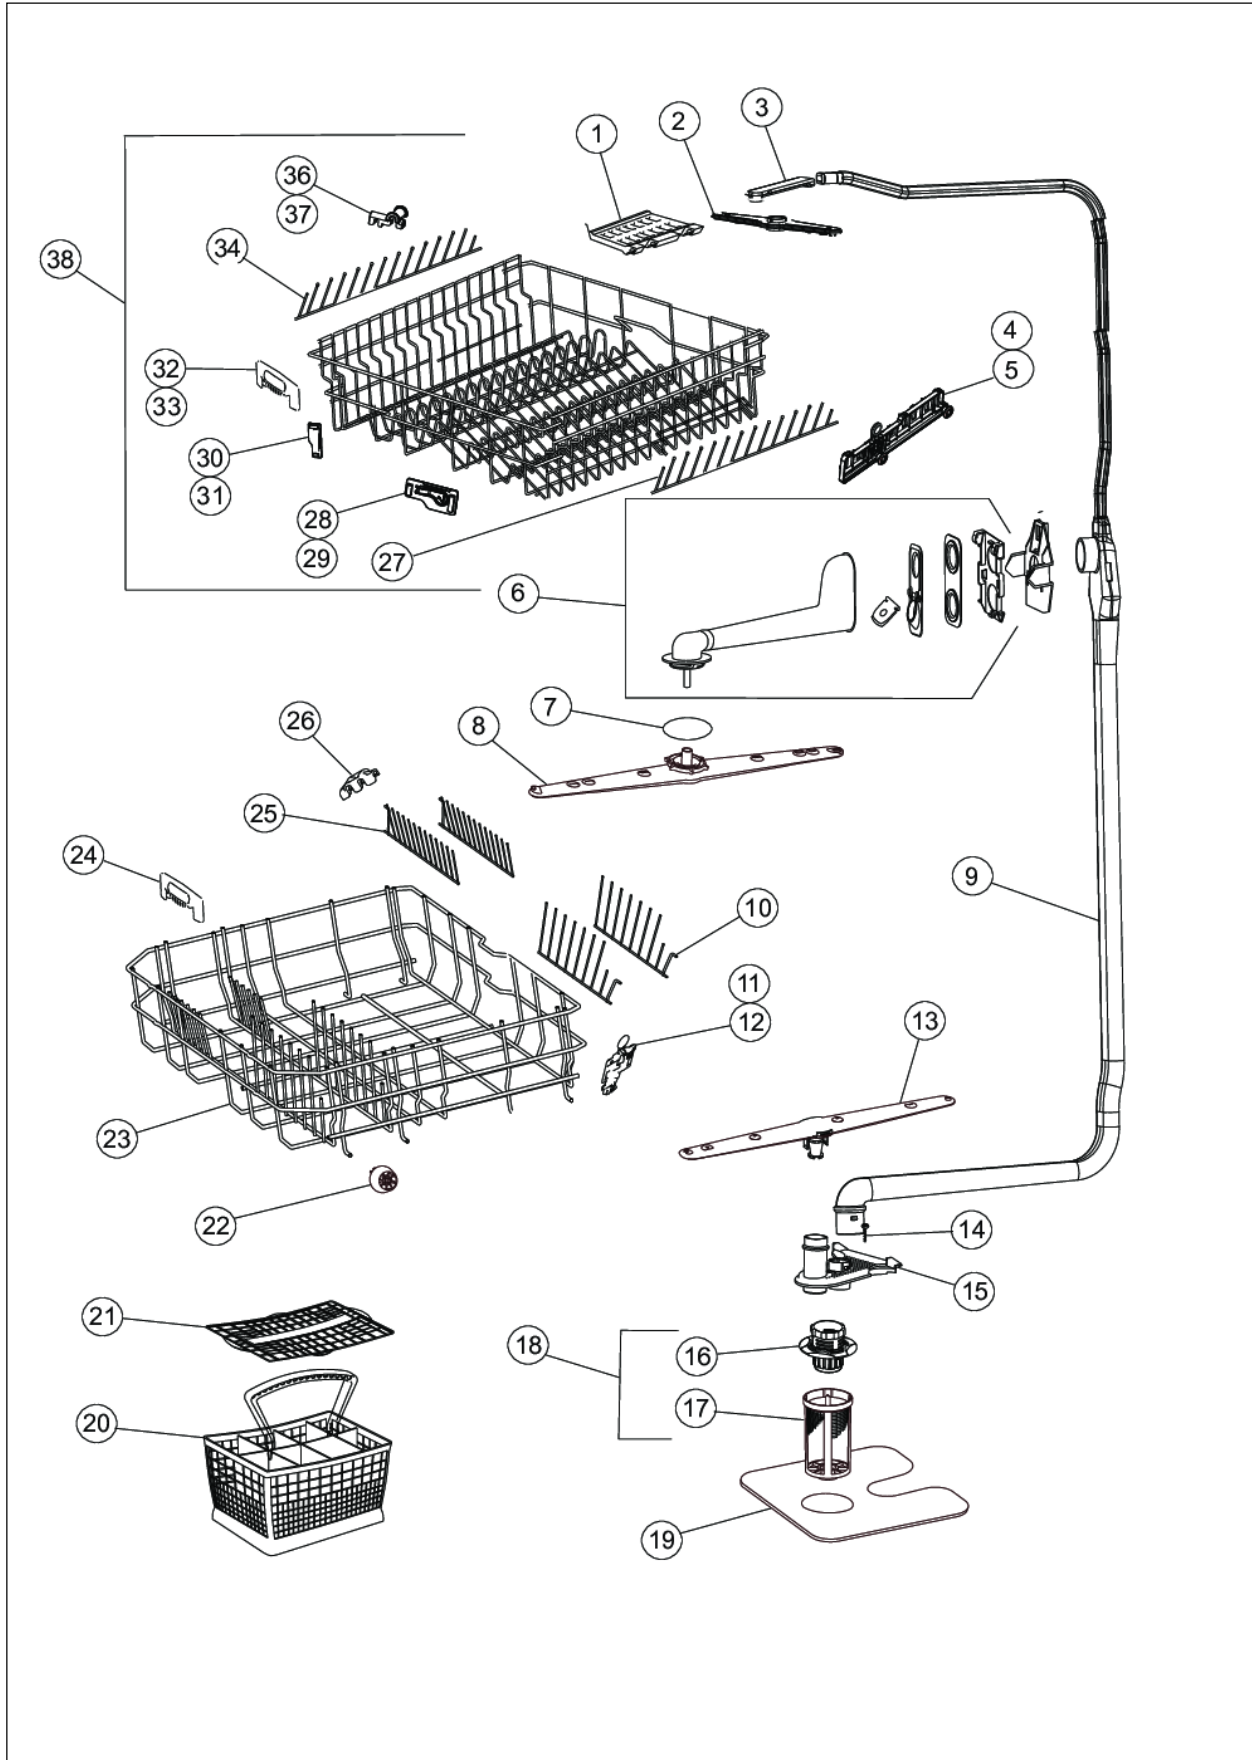

INNER TUB

Item	Part No.	Name	Qty	Uom	NOTES
1	039785-000	SHELF GROUP	4	EA	
2	039841-000	CEILING SPRAY GROUP	1	EA	
3	039847-000	CEILING SPRAY ARM FEED PIPE	1	EA	
4	039786-000	UPPER BASKET MECHANISM-LEFT	1	EA	
5	039787-000	UPPER BASKET MECHANISM-RIGHT	1	EA	
6	039862-000	UPPER SPRAY ARM FEED PIPE	1	EA	
7	039870-000	GASKET	1	EA	
8	039892-000	UPPER SPRAY ARM GROUP	1	EA	
9	039840-000	WATER SUPPLY TUBE GROUP	1	EA	
10	039788-000	PLATE HOLDER-LEFT	2	EA	
11	039856-000	LOWER BASKET FOLDING PART	1	EA	
12	039857-000	LOWER BASKET FOLDING PART	1	EA	
13	039896-000	LOWER SPRAY ARM GROUP	1	EA	
14	039945-000	SCREW	5	EA	
15	039734-000	FILTER SUPPORT GROUP	1	EA	
16	039729-000	COARSE FILTER	1	EA	
17	039728-000	MICRO FILTER GROUP	1	EA	
18	039733-000	FILTER GROUP	1	EA	
19	039730-000	METAL FILTER GROUP	1	EA	
20	039790-000	CUTLERY BASKET GROUP	1	EA	
21	039791-000	CUTLERY BASKET SEPARATOR	2	EA	
22	039930-000	LOWER BASKET WHEEL GROUP	8	EA	
23	039858-000	LOWER BASKET GROUP	1	EA	
24	039842-000	LOWER BASKET HANDLE	1	EA	
25	039789-000	PLATE HOLDER-RIGHT	2	EA	
26	039855-000	LOWER BASKET CLIPS (LONG)	4	EA	
27	039780-000	CAD ITEM	2	EA	
28	039784-000	FOLDING PART	1	EA	
29	039782-000	FOLDING PART	1	EA