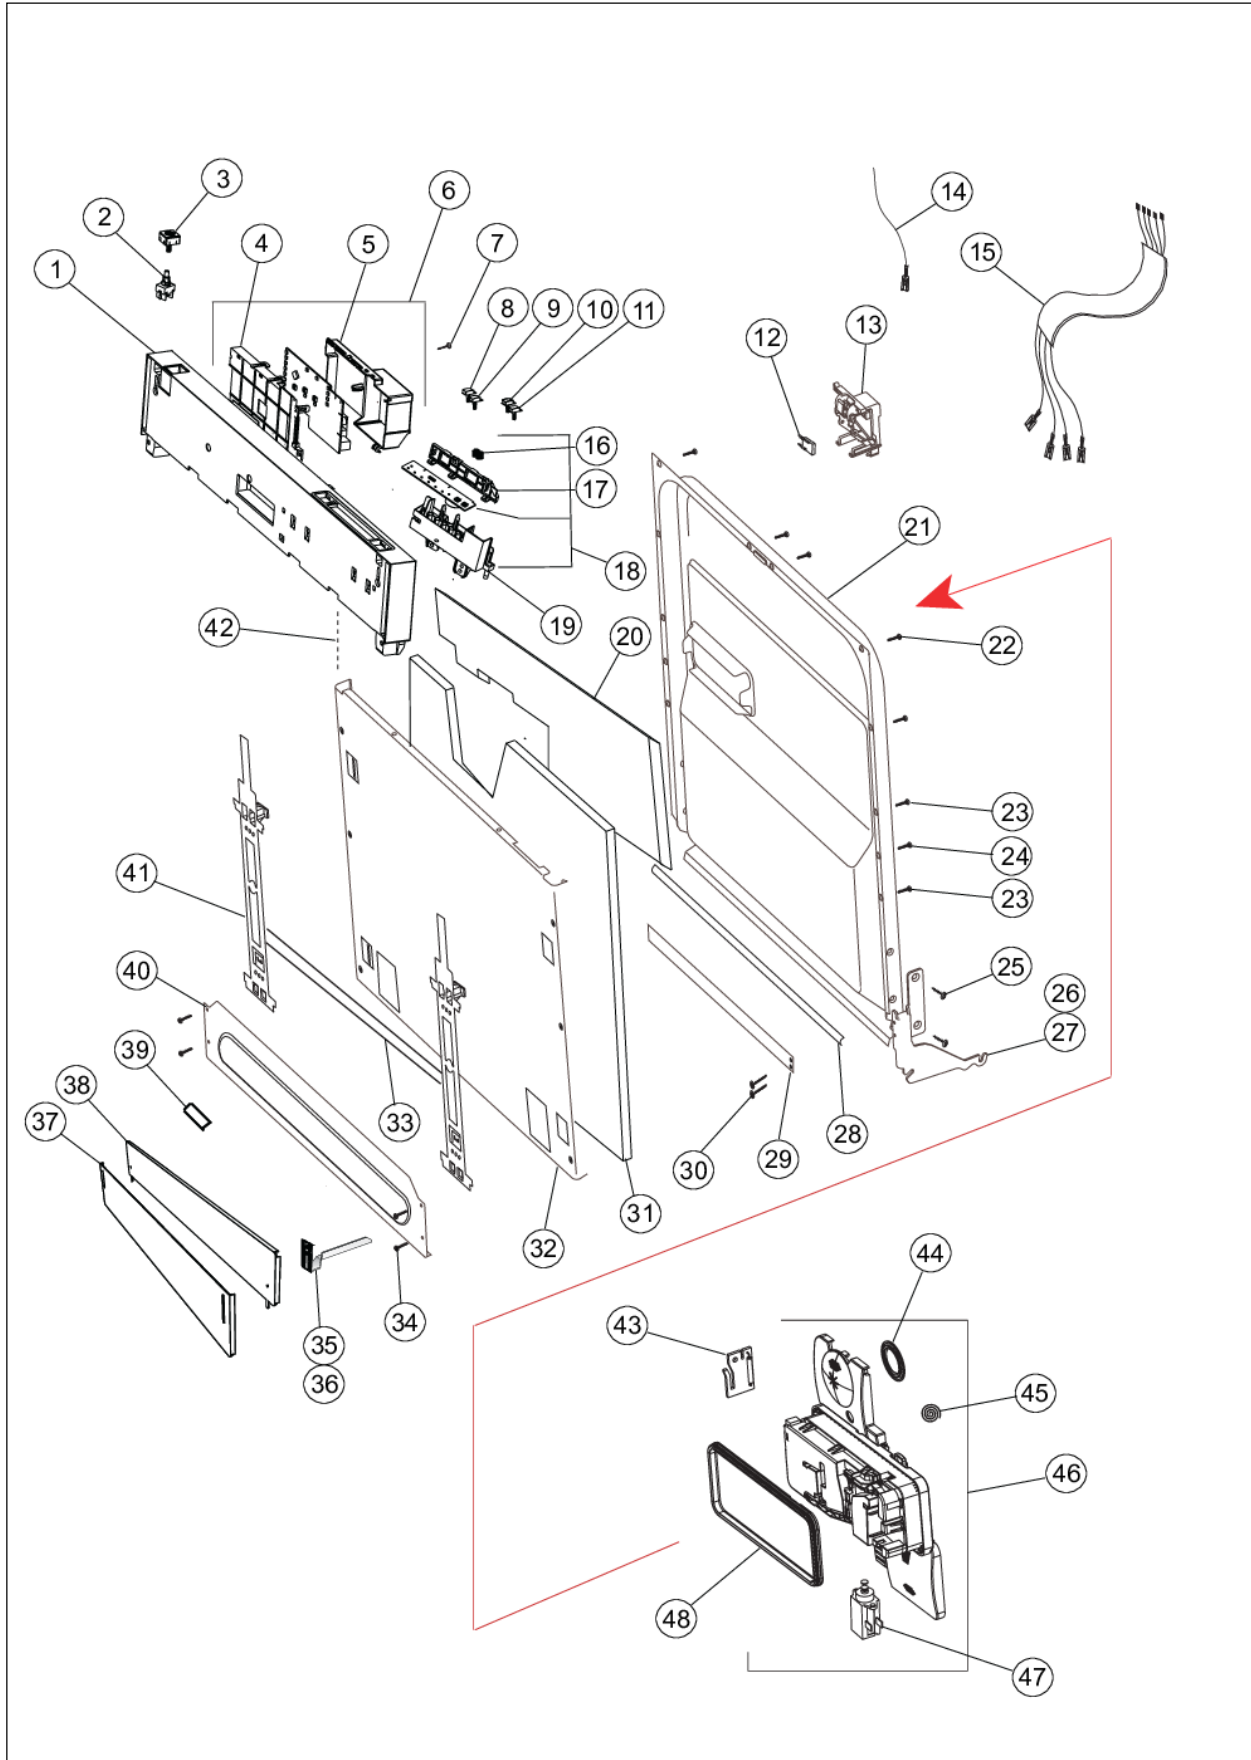

FDW100WS

ACCESSORIES	1
DOOR GROUP	2
INNER TUB	3
MAIN BODY	4
PUMP ASSY	5
RVDP324SS Outer Door Assy	6
Appendix A:Pages Index	A
Appendix B:Parts Index	B

NON ILLUSTRATED PART

Item	Part No.	Name	Qty	Uom	NOTES
NI	046542-000	ACCESSORIES	1	EA	
NI	071566-000	MOUNTING BRACKET KIT	1	EA	
Not Shown	NOTE	TO SECURE UNIT TO CABINET		EA	

DOOR GROUP

Item	Part No.	Name	Qty	Uom	NOTES
1	039755-000	PANEL GROUP	1	EA	
2	039884-000	ON OFF SWITCH	1	EA	
3	039799-000	ON OFF BUTTON	1	EA	
4	039798-000	CARD HOLDER-FRONT	1	EA	
5	039800-000	CARD HOLDER-BACK	1	EA	
6	039837-000	ELECTRONIC CARD GROUP	1	EA	
7	039879-000	SCREW	4	EA	
8	039852-000	CLAD F5 START STOP BUTTON PRINTED -BLACK	1	EA	
9	039851-000	F5 PRG. SECIM TUSU BASKILI - BLACK	1	EA	
10	039853-000	CLAD F5 HALF LOAD BUTOON PRINTED - BLACK	1	EA	
11	039854-000	CLAD F5 PROGRAM DELAY BUTTON - BLACK	1	EA	
12	059878-000	NEW DOOR SWITCH	1	EA	
13	069402-000	SELFRESETING LOCK GROUP	1	EA	
14	039754-000	CABLE HARNESS COMPLETE	1	EA	
15	039838-000	F5 CABLE HARNESS UL	1	EA	
16	039795-000	BUTTON GASKET	2	EA	
17	039797-000	DISPLAY CARD HOLDER-BACK	1	EA	
18	039794-000	DISPLAY CARD GROUP	1	EA	
19	039796-000	DISPLAY CARD HOLDER- FRONT	1	EA	
20	039932-000	DOOR INSULATION	1	EA	
21	039720-000	INNER DOOR GR	1	EA	
22	039914-000	SCREW	6	EA	
23	039916-000	SCREW	4	EA	
24	039912-000	INNER DOOR STOPER	2	EA	
25	039877-000	SCREW	4	EA	
26	039739-000	HINGE ARM RIGHT	1	EA	
27	039738-000	HINGE ARM LEFT	1	EA	
28	039908-000	DOOR SEALING GASKET	1	EA	
29	039935-000	HINGE ARM SUPPORT	1	EA	
30	039917-000	BOLT M4X8 D3731 D3421	21	EA	