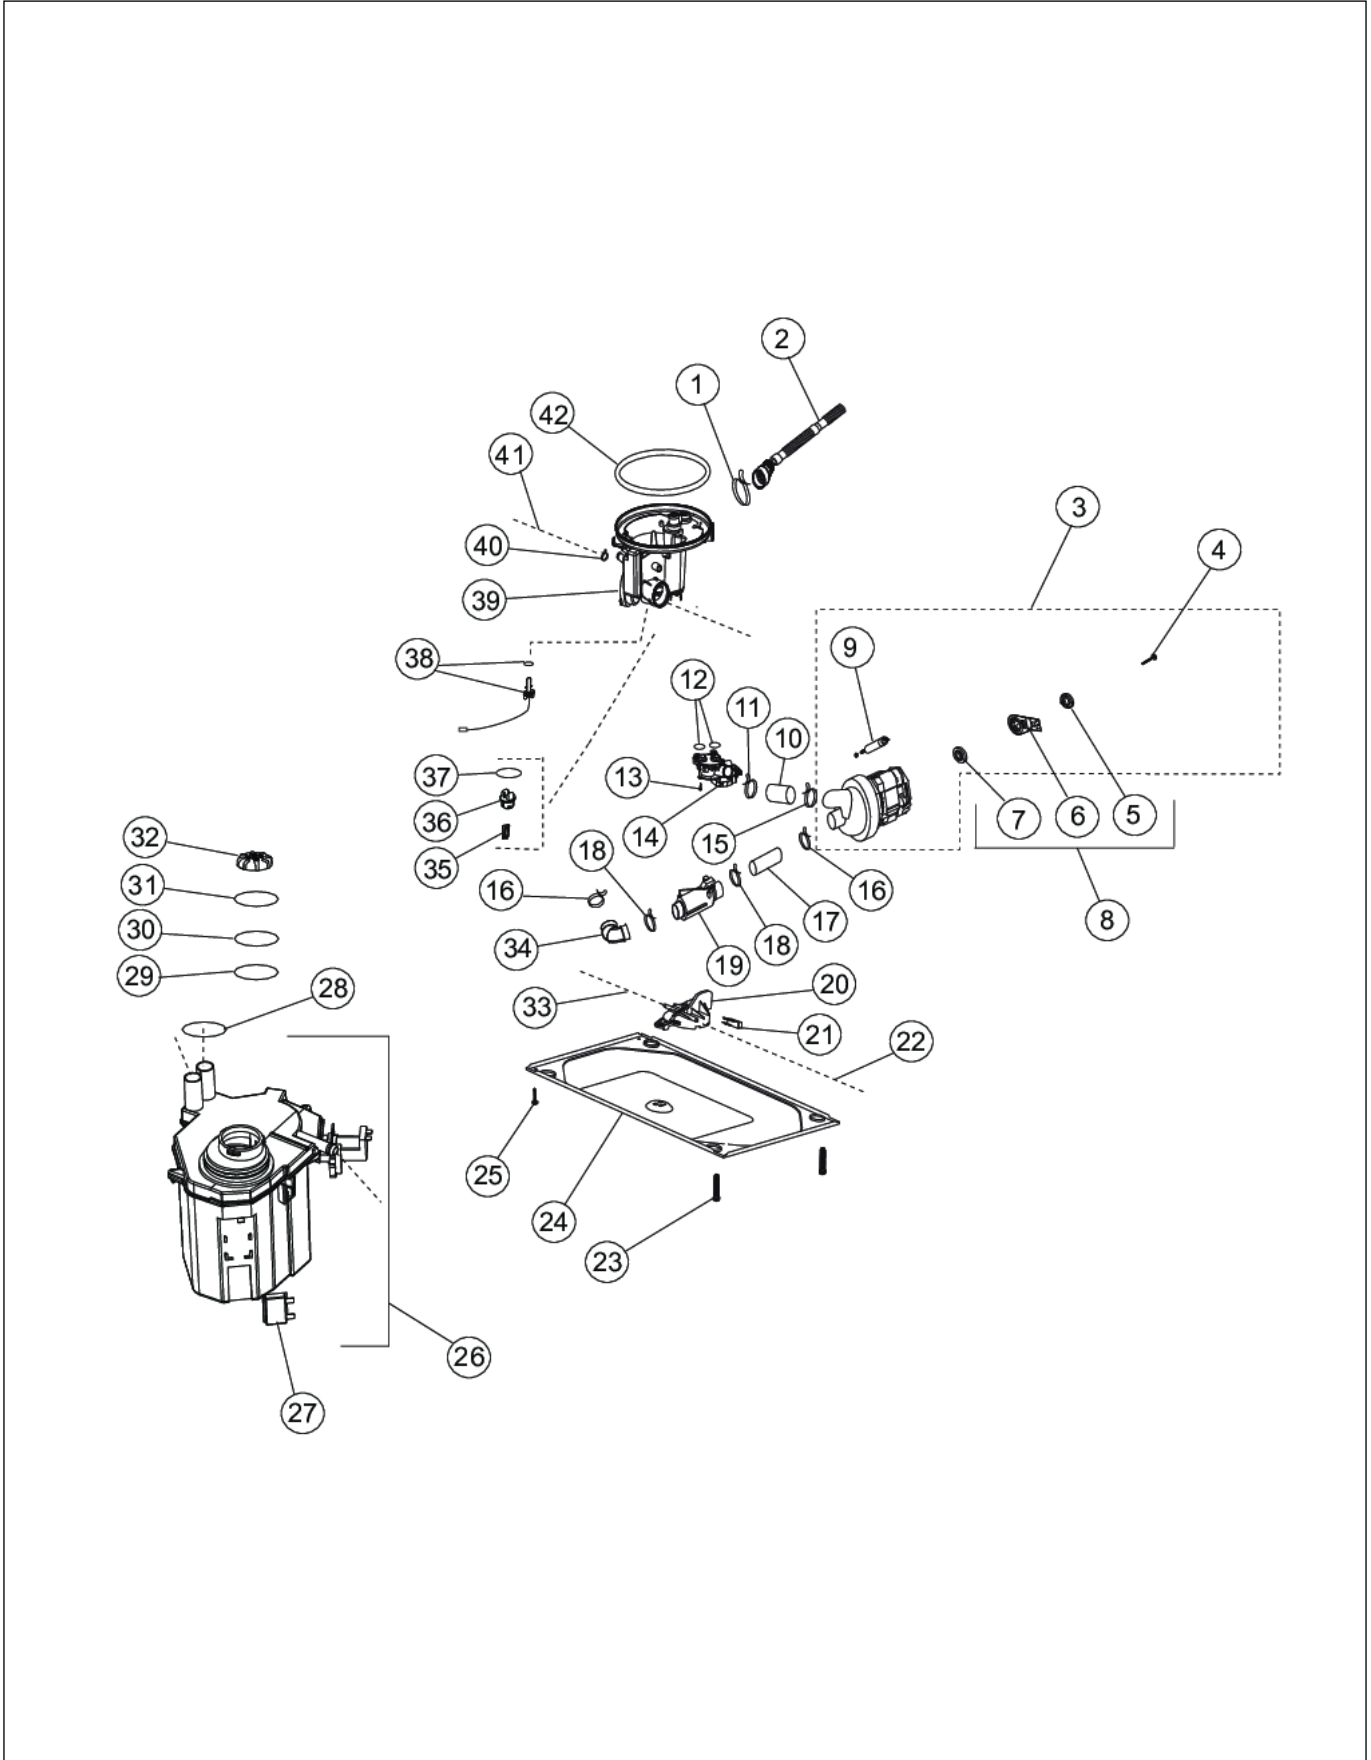

PUMP ASSY

Item	Part No.	Name	Qty	Uom	NOTES
1	039954-000	Hose Clamp	1	EA	
2	039725-000	DRAIN HOSE (16" LONG)	1	EA	
Comments for Part Num. 039725-000 profixappliances@gmail.com on Dec 12, 2017 Per Bradleysapplianceservice: IF LONG EXTERIOR DRAIN HOSE IS REQUIRED - FROM BACK OF DISHWASHER TO DRAIN OUTLET - ORDER PART NUMBER: 039726-000 DRAIN HOSE IF SUMP TO BACK OF UNIT DRAIN HOSE IS REQUIRED - INSIDE OF UNIT - ORDER PART NUMBER: 039725-000 SUMP DRAIN HOSE (16 INCHES LONG)					
3	039732-000	MOTOR & SPRAY PUMP	1	EA	
4	039915-000	SCREW	1	EA	
5	039890-000	MOTOR FIXING CAP	1	EA	
6	039724-000	MOTOR BRACKET GROUP	1	EA	
7	039897-000	DAMPENING RUBBER	1	EA	
8	039731-000	MOTOR BRACKET GROUP	1	EA	
9	039759-000	CAPACITOR	1	EA	
10	039727-000	HOSE	1	EA	
11	039953-000	HOSE CLAMP.(+ 34_1)	1	EA	
12	039902-000	O-RING (FLOW DIVERTER)	2	EA	
13	039880-000	SCREW	4	EA	
14	039863-000	THREE WAY VALVE	1	EA	
15	039957-000	HOSE CLAMP	2	EA	
16	039955-000	HOSE CLAMP	1	EA	
17	039716-000	PUMP INLET HOSE	1	EA	
18	039955-000	HOSE CLAMP	1	EA	
19	039757-000	FLOW THROUGH HEATER	1	EA	
20	039934-000	OVERFLOW FLOAT GROUP	1	EA	
21	039913-000	MICRO SWITCH	1	EA	
22	039872-000	HOSE	1	EA	
23	039889-000	FOOT GROUP-ADJUSTABLE	4	EA	
24	039886-000	BOTTOM TRAY	1	EA	
25	039876-000	SCREW	22	EA	
26	057585-000	WATER SOFTENER GROUP	1	EA