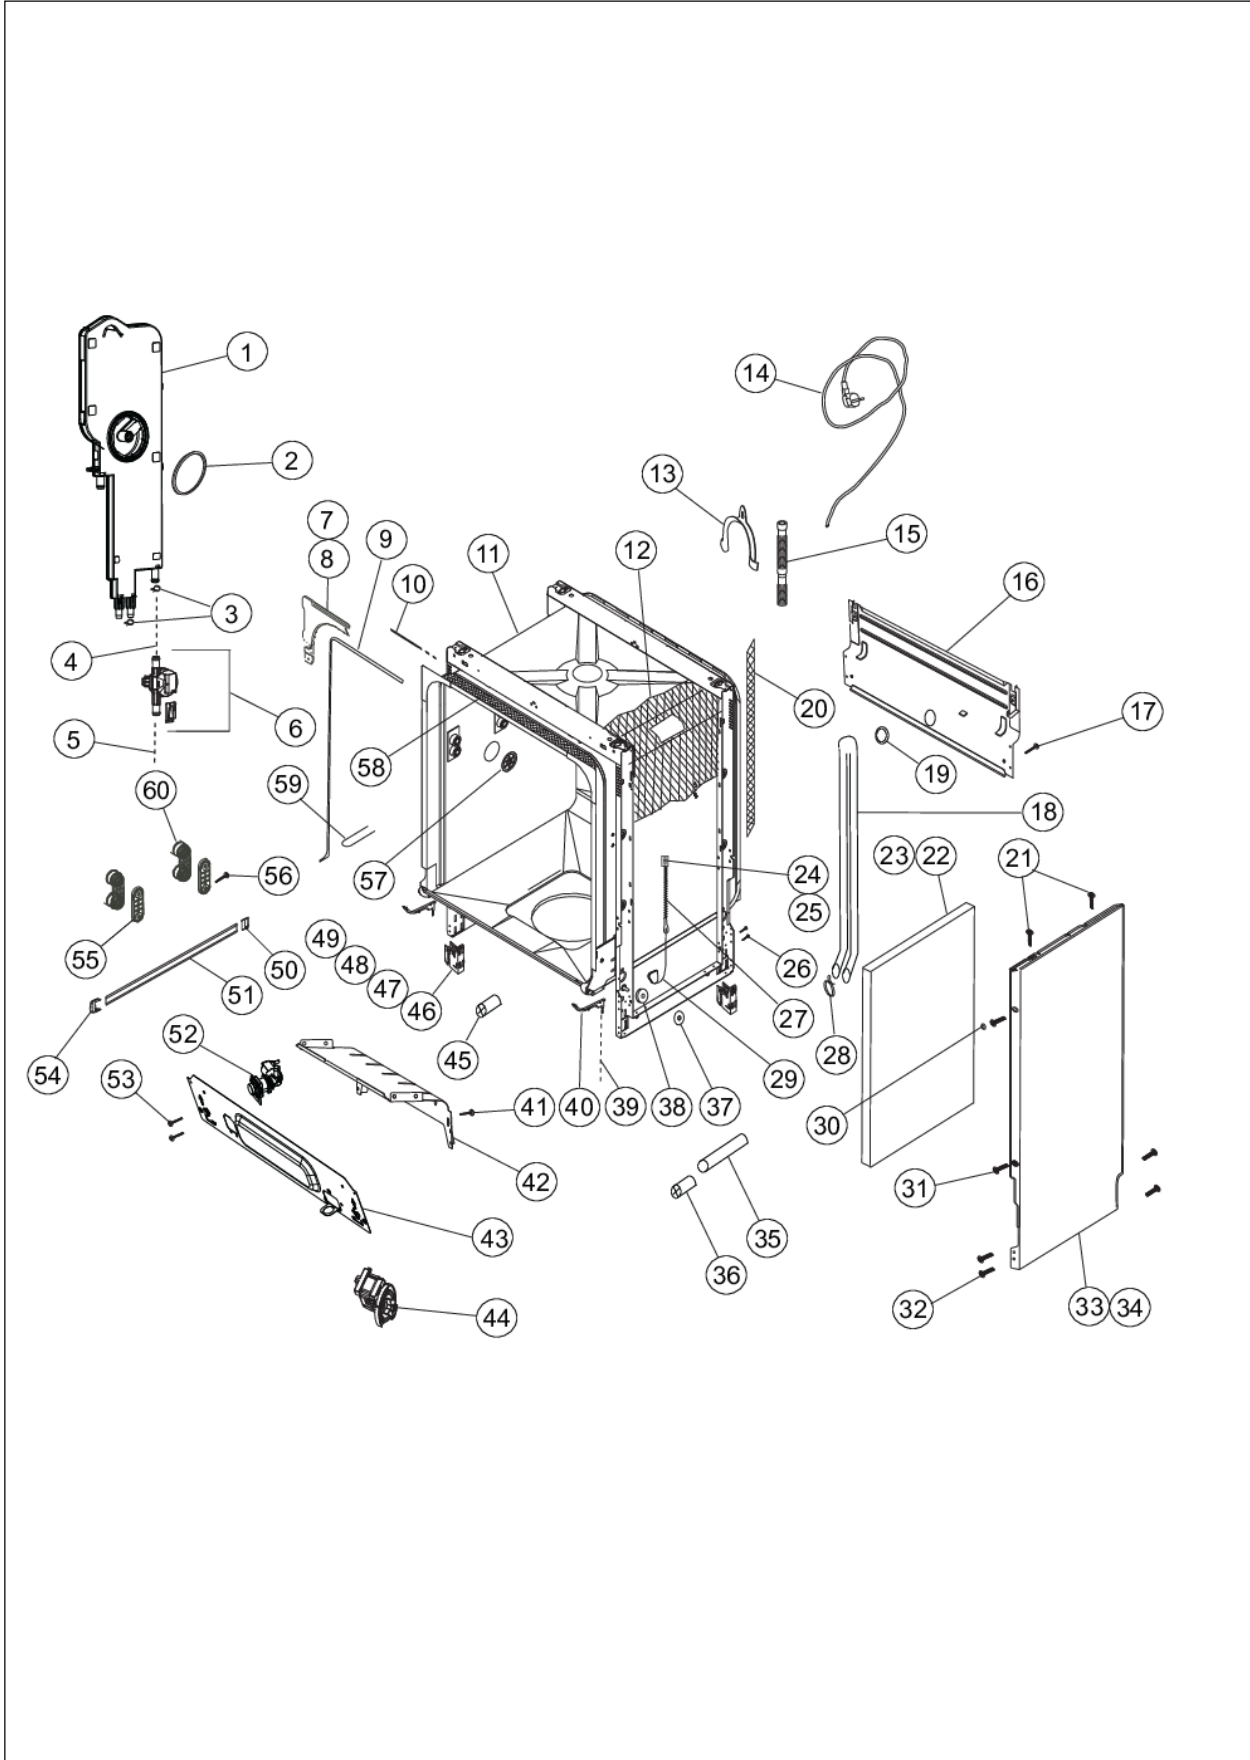

MAIN BODY

Item	Part No.	Name	Qty	Uom	NOTES
1	039736-000	REGENERATION UNIT	1	EA	
2	039910-000	AIR FUNNEL GASKET	1	EA	
Comments for Part Num. 039910-000 bradleysapplianceservice@shaw.ca on Feb 28, 2017 SUBS TO: 039910-000 AIR FUNNEL GASKET					
3	039958-000	HOSE CLAMP (Ø 15.88)	1	EA	
4	039866-000	HOSE BETWEEN COUNTER AND REGENERATION U.	1	EA	
5	039867-000	HOSE (VALVE-COUNTER)	1	EA	
6	050887-000	COUNTER GROUP	1	EA	
7	039767-000	TOP CORNER BRACKET - LEFT	1	EA	
8	039768-000	TOP CORNER BRACKET - RIGHT	1	EA	
9	039769-000	DOOR SEALING GASKET	1	EA	
10	039904-000	NOISE ISOLATION FOR TUB RAL 7037.	1	EA	
11	039775-000	WELDED MECHANICAL GROUP	1	EA	
12	039774-000	INNER TUB ISOLATION	1	EA	
13	040591-000	Drain Hose Holder	1	EA	
14	039949-000	MAIN POWER PLUG 120V USA	1	EA	
15	039726-000	DRAIN HOSE (88.5" LONG)	1	EA	
Comments for Part Num. 039726-000 bradleysapplianceservice@shaw.ca on Jul 15, 2016 IF LONG EXTERIOR DRAIN HOSE IS REQUIRED - FROM BACK OF DISHWASHER TO DRAIN OUTLET - ORDER PART NUMBER: 039726-000 DRAIN HOSE IF SUMP TO BACK OF UNIT DRAIN HOSE IS REQUIRED - INSIDE OF UNIT - ORDER PART NUMBER: 039725-000 SUMP DRAIN HOSE (16 INCHES LONG) Reply by profixappliances@gmail.com on Dec 12, 2017 Thank you for the clarification!					
16	040592-000	REAR BOTTOM SUPPORT	1	EA	
17	039876-000	SCREW	22	EA	
18	039792-000	COLUMN ASSY	1	EA	
19	039918-000	DRAIN HOSE HOLDER 7037	2	EA